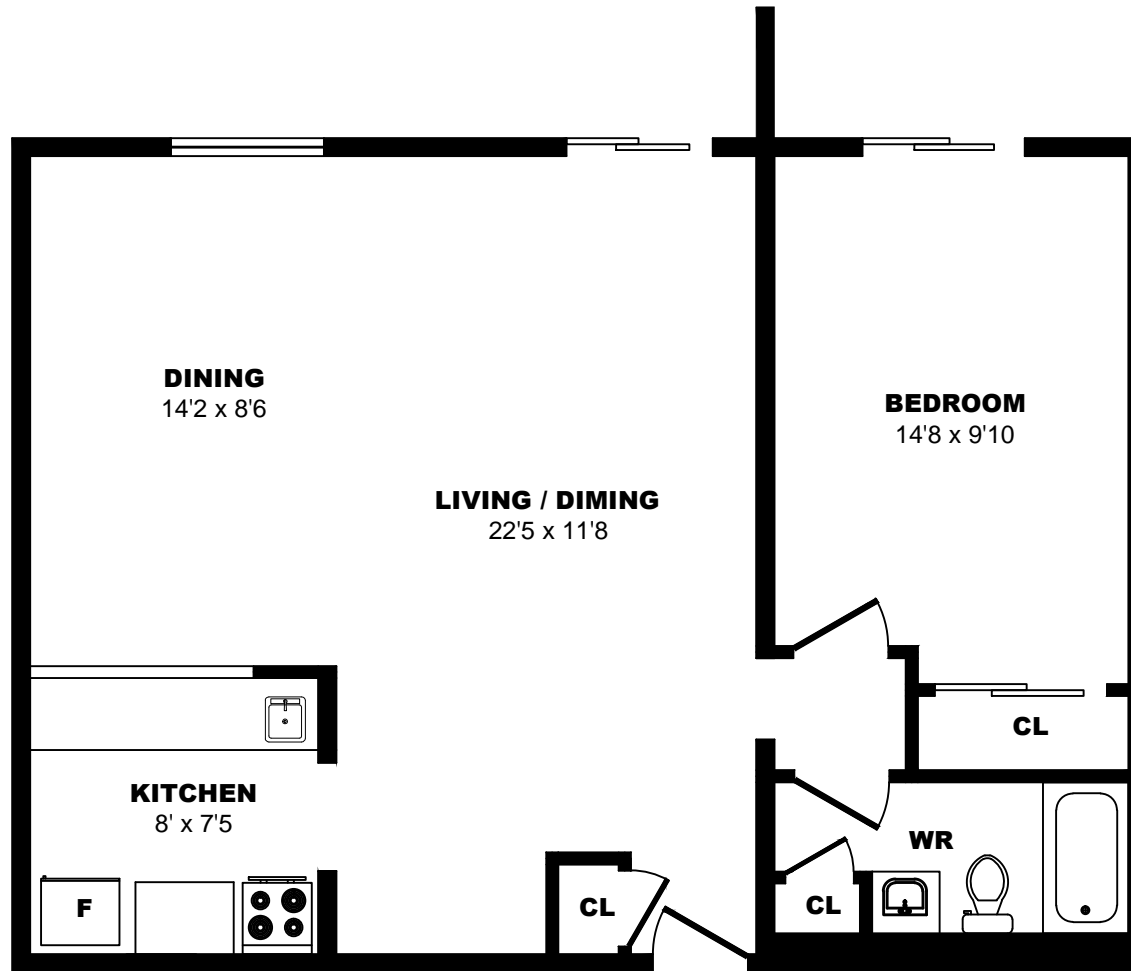

## 200 Sandringham Cr, London - 1 Bdrm A,701 sf

All dimensions are approximate. Sizes and specifications are subject to change without notice E. & O. E.  
All illustrations are artist's concept. Actual usable floor space may vary slightly from stated floor area.

## 200 Sandringham Cr, London - 1 Bdrm B, 602sf

All dimensions are approximate. Sizes and specifications are subject to change without notice E. & O. E.  
All illustrations are artist's concept. Actual usable floor space may vary slightly from stated floor area.

## 200 Sandringham Cr, London - 1 Bdrm C, 709sf

All dimensions are approximate. Sizes and specifications are subject to change without notice E. & O. E.  
All illustrations are artist's concept. Actual usable floor space may vary slightly from stated floor area.

## 200 Sandringham Cr, London - 1 Bdrm E, 749sf

All dimensions are approximate. Sizes and specifications are subject to change without notice E. & O. E.  
All illustrations are artist's concept. Actual usable floor space may vary slightly from stated floor area.