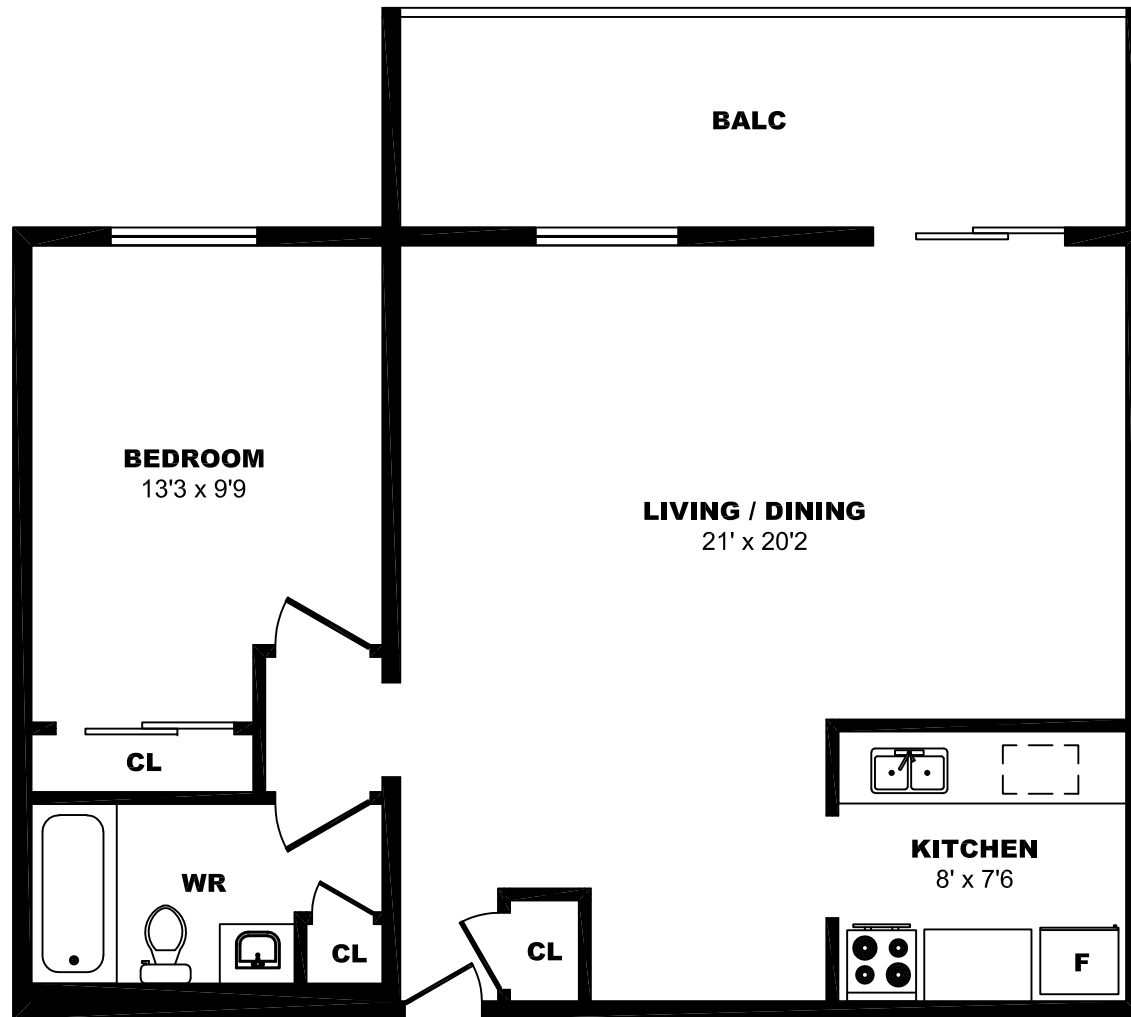

## 200 Sandringham Cr, London - 1 Bdrm A,701 sf

All dimensions are approximate. Sizes and specifications are subject to change without notice E. & O. E.  
All illustrations are artist's concept. Actual usable floor space may vary slightly from stated floor area.

## 200 Sandringham Cr, London - 1 Bdrm B, 602sf

All dimensions are approximate. Sizes and specifications are subject to change without notice E. & O. E.  
All illustrations are artist's concept. Actual usable floor space may vary slightly from stated floor area.

## 200 Sandringham Cr, London - 1 Bdrm C, 709sf

All dimensions are approximate. Sizes and specifications are subject to change without notice E. & O. E.  
All illustrations are artist's concept. Actual usable floor space may vary slightly from stated floor area.

## 200 Sandringham Cr, London - 1 Bdrm E, 749sf

All dimensions are approximate. Sizes and specifications are subject to change without notice E. & O. E.  
All illustrations are artist's concept. Actual usable floor space may vary slightly from stated floor area.