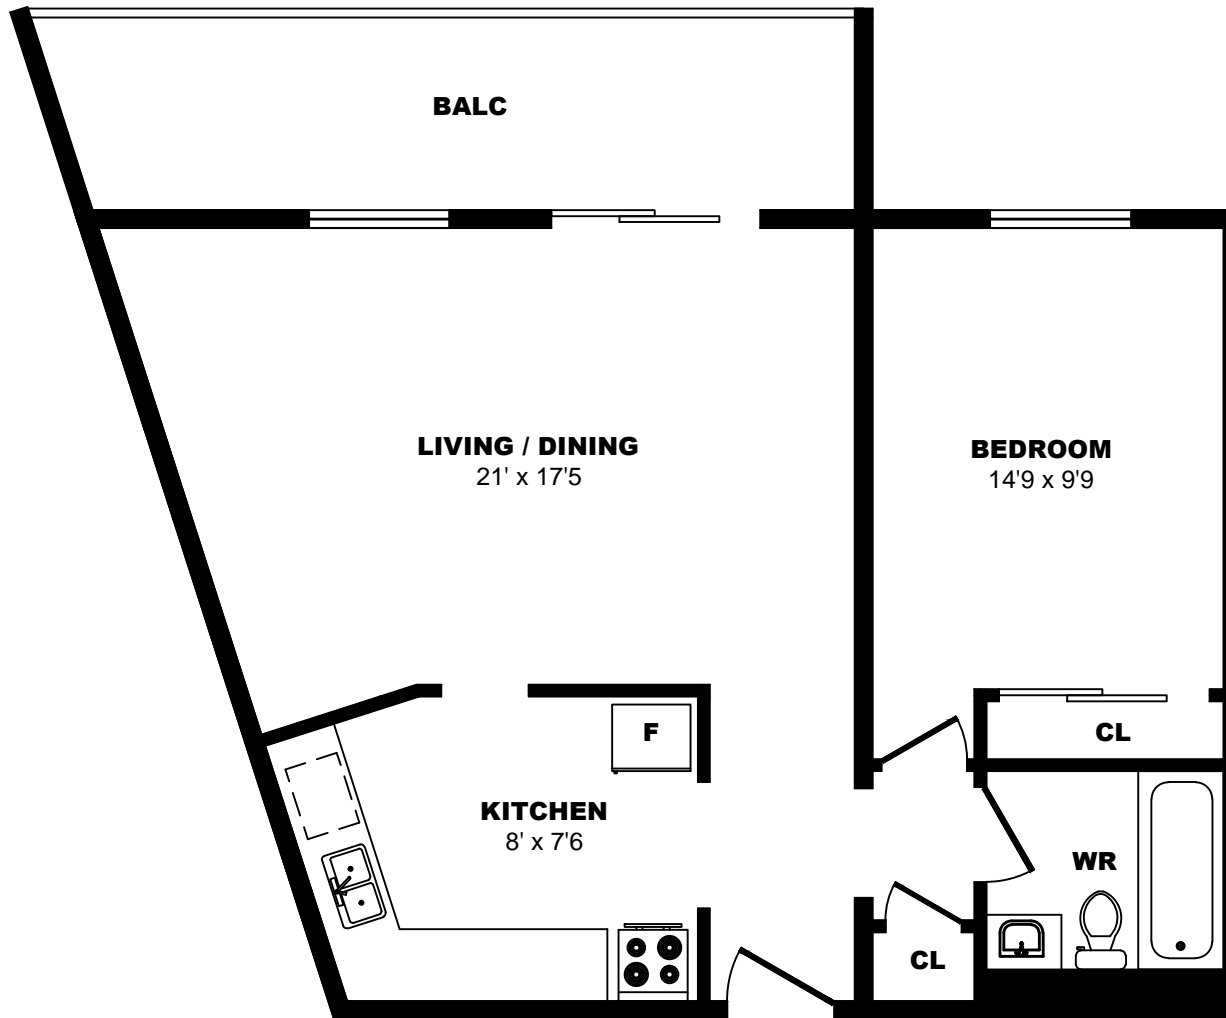

## 200 Sandringham Cr, London - 1 Bdrm A,701 sf

All dimensions are approximate. Sizes and specifications are subject to change without notice E. & O. E.  
All illustrations are artist's concept. Actual usable floor space may vary slightly from stated floor area.

## 200 Sandringham Cr, London - 1 Bdrm B, 602sf

All dimensions are approximate. Sizes and specifications are subject to change without notice E. & O. E.  
All illustrations are artist's concept. Actual usable floor space may vary slightly from stated floor area.

## 200 Sandringham Cr, London - 1 Bdrm C, 709sf

All dimensions are approximate. Sizes and specifications are subject to change without notice E. & O. E.  
All illustrations are artist's concept. Actual usable floor space may vary slightly from stated floor area.

## 200 Sandringham Cr, London - 1 Bdrm E, 749sf

All dimensions are approximate. Sizes and specifications are subject to change without notice E. & O. E.  
All illustrations are artist's concept. Actual usable floor space may vary slightly from stated floor area.