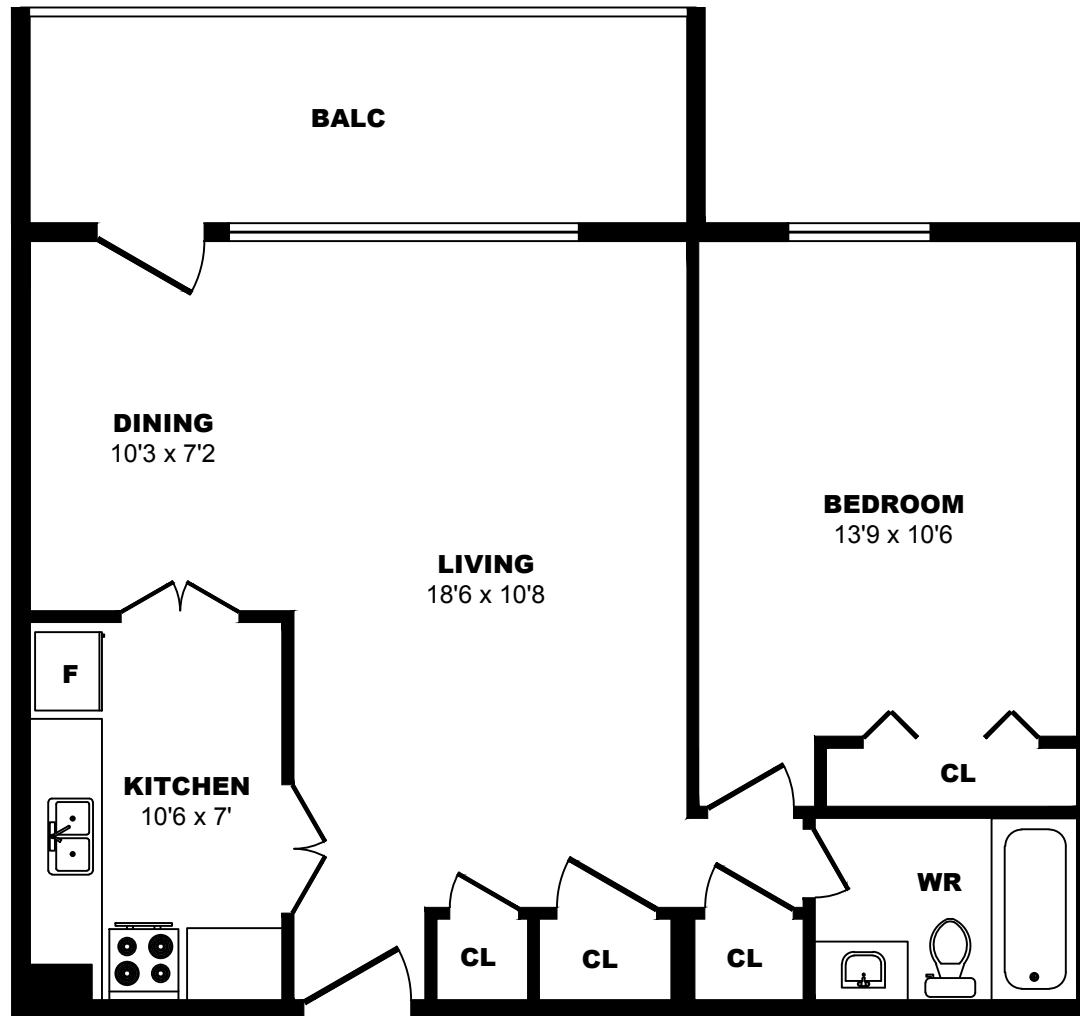

## 15 Tangreen Court, North York - 1 Bdrm A, 729sf

All dimensions are approximate. Sizes and specifications are subject to change without notice E. & O. E.  
All illustrations are artist's concept. Actual usable floor space may vary slightly from stated floor area.

## 15 Tangreen Court, North York - 1 Bdrm B, 616sf

All dimensions are approximate. Sizes and specifications are subject to change without notice E. & O. E.  
All illustrations are artist's concept. Actual usable floor space may vary slightly from stated floor area.

## 15 Tangreen Court, North York - 1 Bdrm C, 655sf

All dimensions are approximate. Sizes and specifications are subject to change without notice E. & O. E.  
All illustrations are artist's concept. Actual usable floor space may vary slightly from stated floor area.

## 15 Tangreen Court, North York - 1 Bdrm D, 655sf

All dimensions are approximate. Sizes and specifications are subject to change without notice E. & O. E.  
All illustrations are artist's concept. Actual usable floor space may vary slightly from stated floor area.