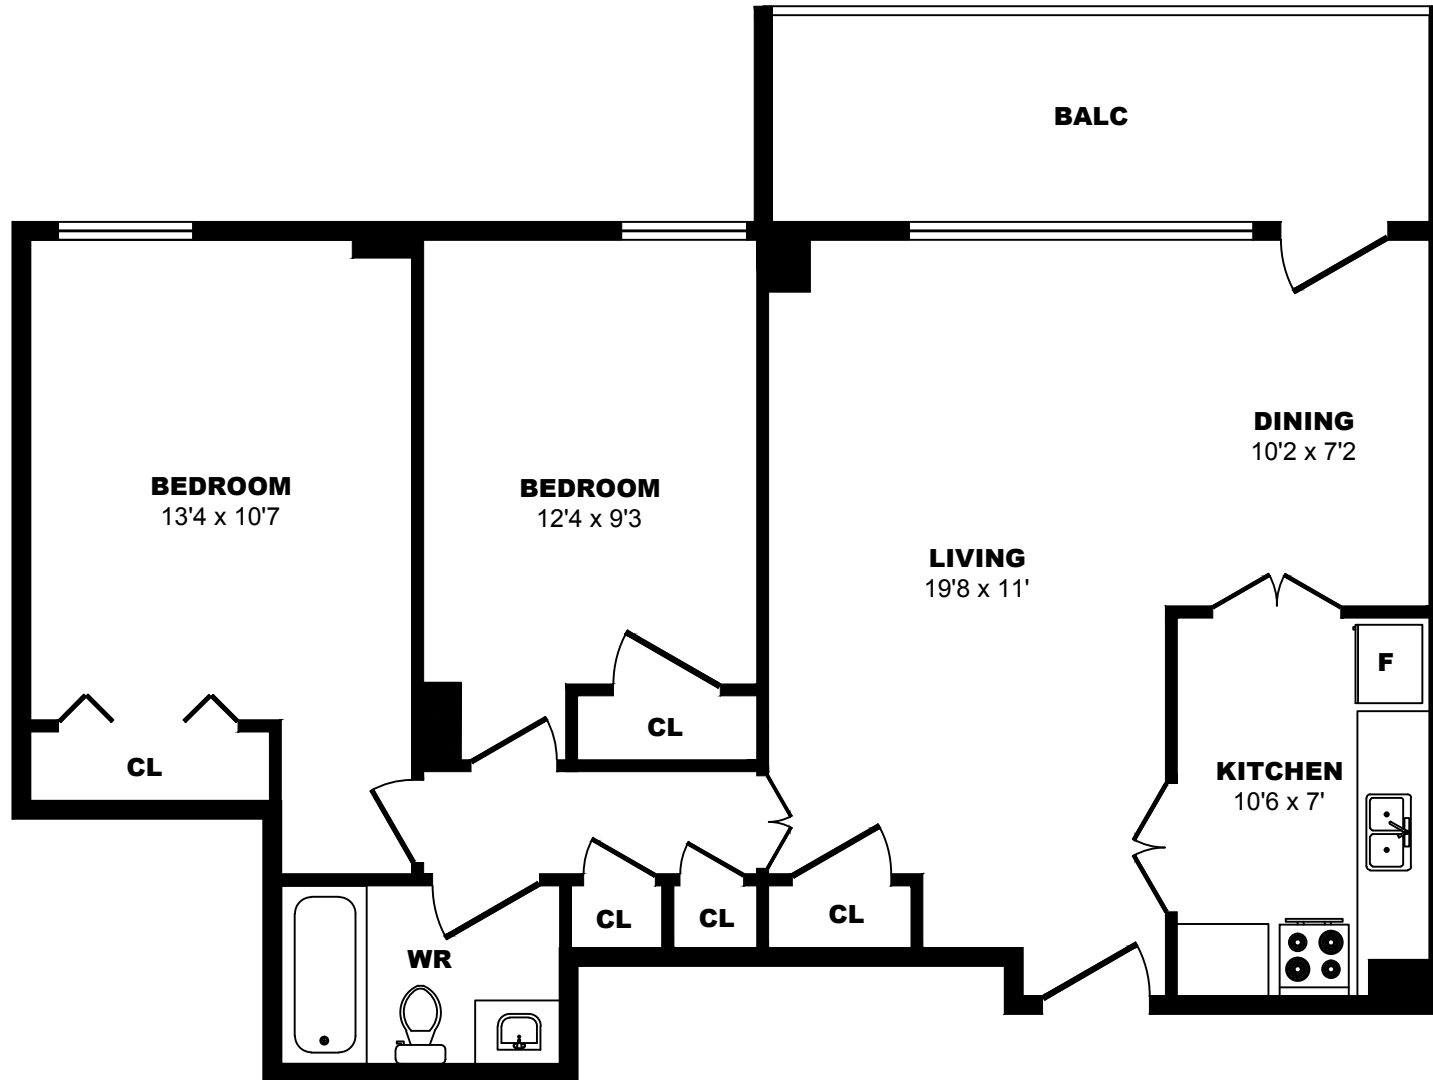

## 15 Tangreen Court, North York - 1 Bdrm C, 655sf

All dimensions are approximate. Sizes and specifications are subject to change without notice E. & O. E.  
All illustrations are artist's concept. Actual usable floor space may vary slightly from stated floor area.

## 15 Tangreen Court, North York - 1 Bdrm D, 655sf

All dimensions are approximate. Sizes and specifications are subject to change without notice E. & O. E.  
All illustrations are artist's concept. Actual usable floor space may vary slightly from stated floor area.

## 15 Tangreen Court, North York - 1 Bdrm E, 611sf

All dimensions are approximate. Sizes and specifications are subject to change without notice E. & O. E.  
All illustrations are artist's concept. Actual usable floor space may vary slightly from stated floor area.