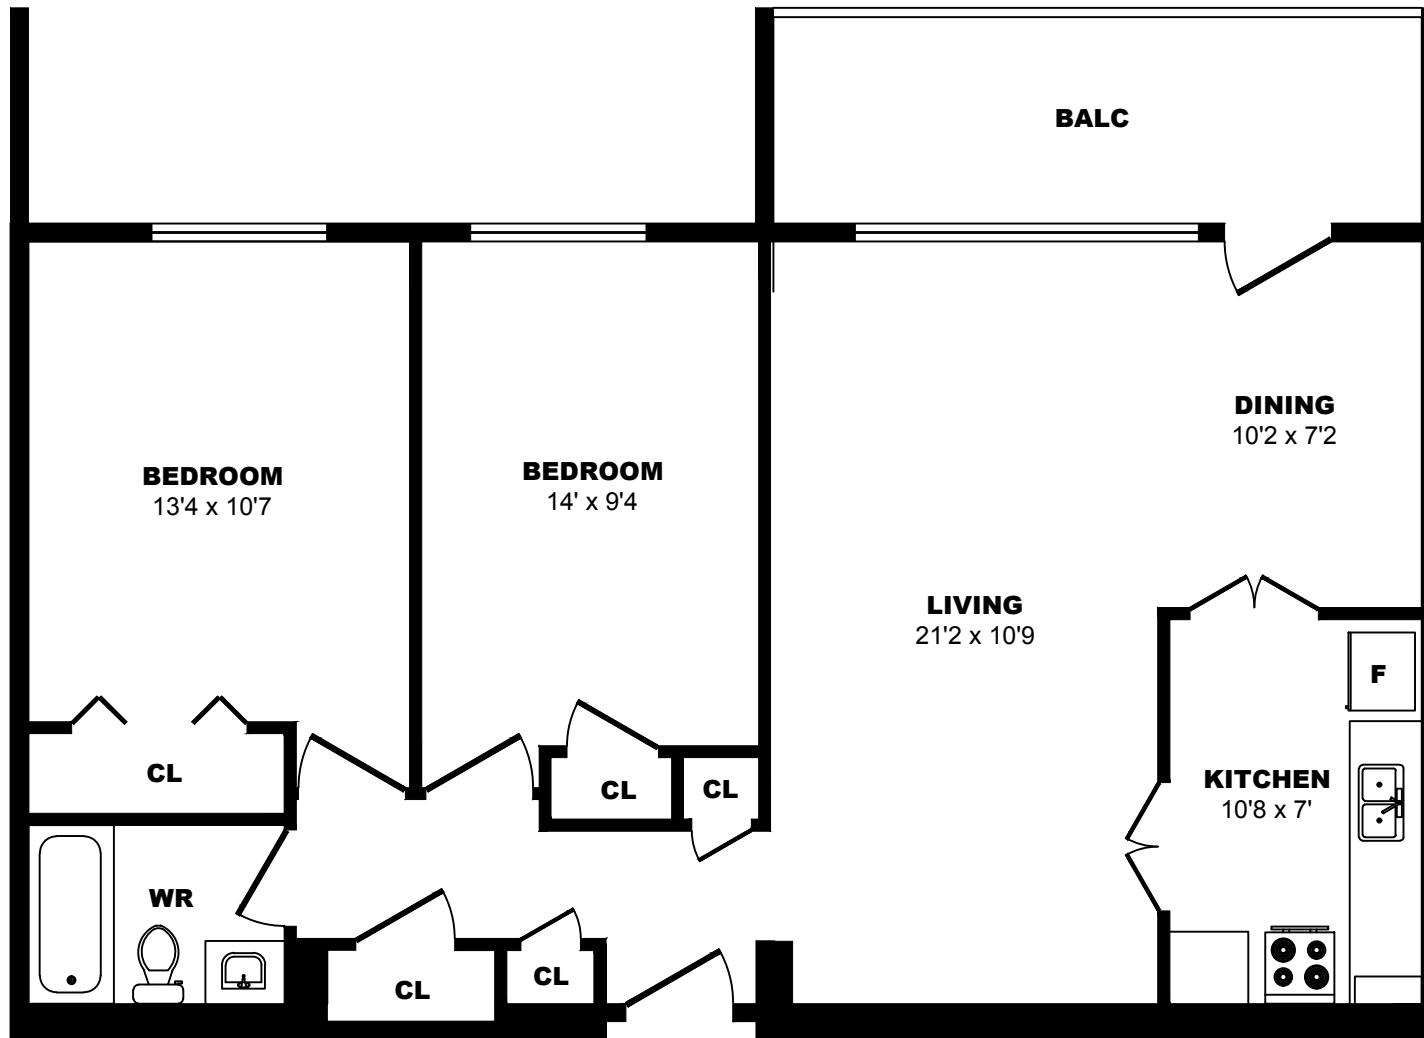

## 15 Tangreen Court, North York - 1 Bdrm E, 611sf

All dimensions are approximate. Sizes and specifications are subject to change without notice E. & O. E.  
All illustrations are artist's concept. Actual usable floor space may vary slightly from stated floor area.

## 15 Tangreen Court, North York - 2 Bdrm A, 837sf

All dimensions are approximate. Sizes and specifications are subject to change without notice E. & O. E.  
 All illustrations are artist's concept. Actual usable floor space may vary slightly from stated floor area.