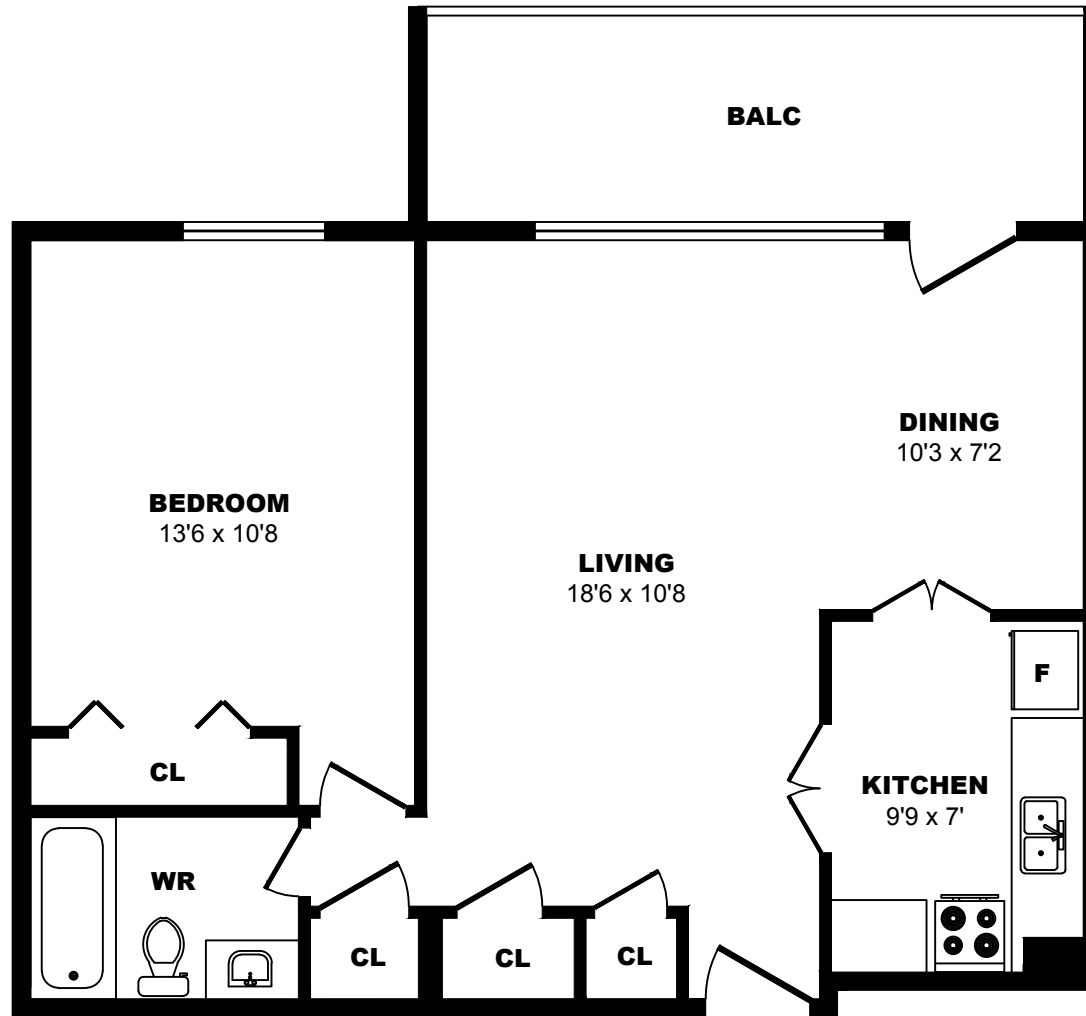

## 15 Tangreen Court, North York - 1 Bdrm A, 729sf

All dimensions are approximate. Sizes and specifications are subject to change without notice E. & O. E.  
All illustrations are artist's concept. Actual usable floor space may vary slightly from stated floor area.

## 15 Tangreen Court, North York - 1 Bdrm B, 616sf

All dimensions are approximate. Sizes and specifications are subject to change without notice E. & O. E.  
All illustrations are artist's concept. Actual usable floor space may vary slightly from stated floor area.

## 15 Tangreen Court, North York - 1 Bdrm C, 655sf

All dimensions are approximate. Sizes and specifications are subject to change without notice E. & O. E.  
All illustrations are artist's concept. Actual usable floor space may vary slightly from stated floor area.

## 15 Tangreen Court, North York - 1 Bdrm D, 655sf

All dimensions are approximate. Sizes and specifications are subject to change without notice E. & O. E.  
All illustrations are artist's concept. Actual usable floor space may vary slightly from stated floor area.