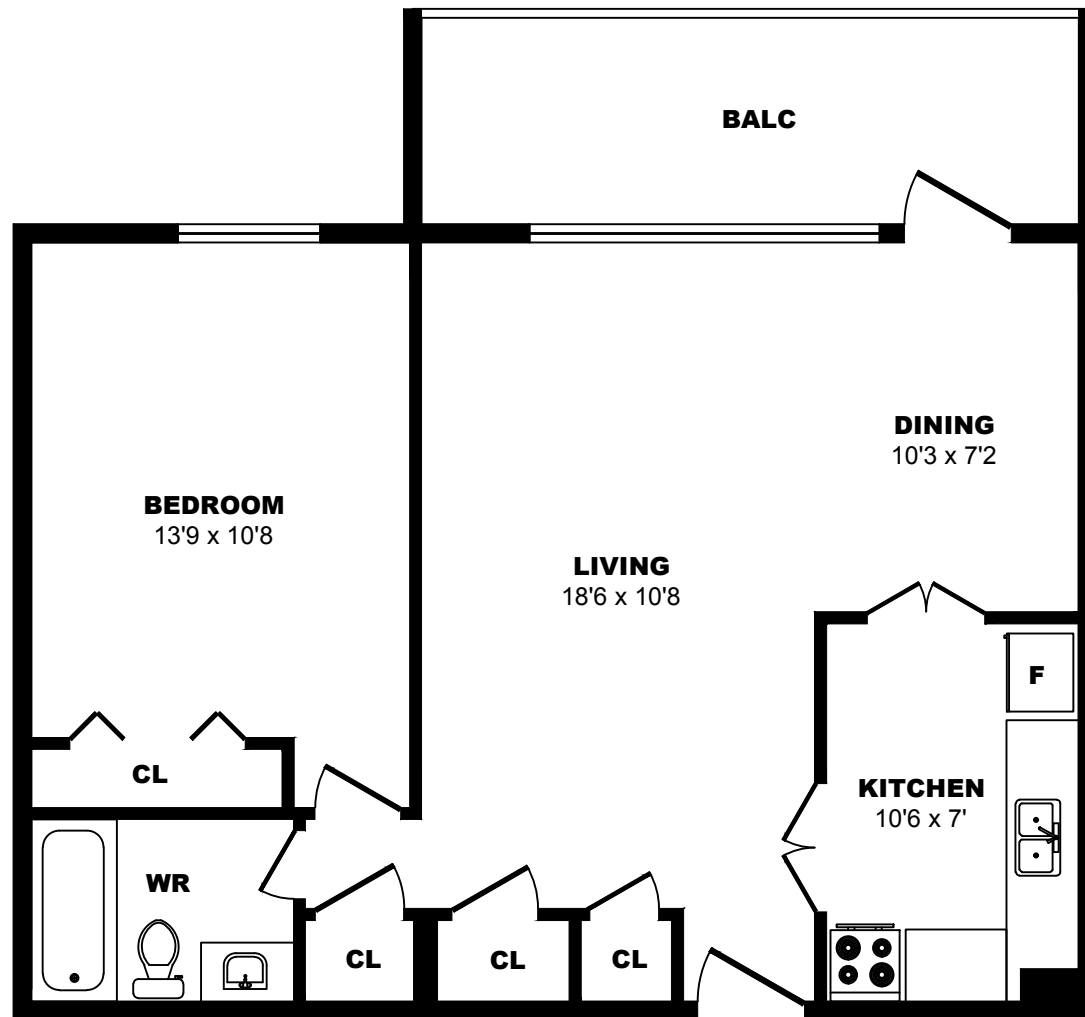

## 15 Tangreen Court, North York - 1 Bdrm A, 729sf

All dimensions are approximate. Sizes and specifications are subject to change without notice E. & O. E.  
All illustrations are artist's concept. Actual usable floor space may vary slightly from stated floor area.

## 15 Tangreen Court, North York - 1 Bdrm B, 616sf

All dimensions are approximate. Sizes and specifications are subject to change without notice E. & O. E.  
All illustrations are artist's concept. Actual usable floor space may vary slightly from stated floor area.

## 15 Tangreen Court, North York - 1 Bdrm C, 655sf

All dimensions are approximate. Sizes and specifications are subject to change without notice E. & O. E.  
All illustrations are artist's concept. Actual usable floor space may vary slightly from stated floor area.

## 15 Tangreen Court, North York - 1 Bdrm D, 655sf

All dimensions are approximate. Sizes and specifications are subject to change without notice E. & O. E.  
All illustrations are artist's concept. Actual usable floor space may vary slightly from stated floor area.