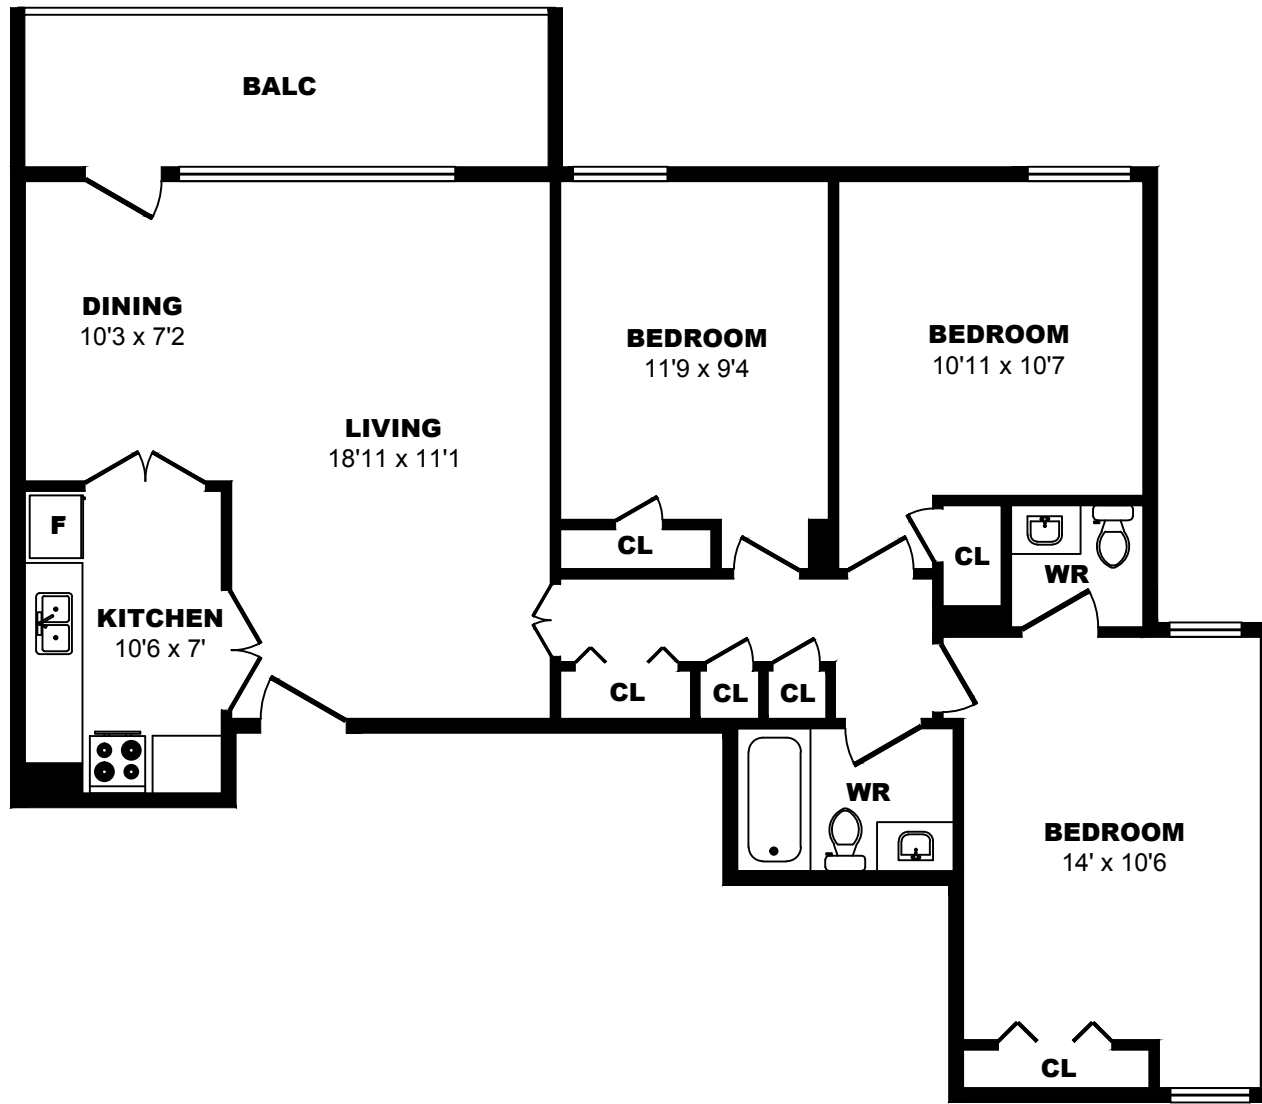

## 15 Tangreen Court, North York - 2 Bdrm B, 820sf

All dimensions are approximate. Sizes and specifications are subject to change without notice E. & O. E.  
All illustrations are artist's concept. Actual usable floor space may vary slightly from stated floor area.

## 15 Tangreen Court, North York - 2 Bdrm C, 804sf

All dimensions are approximate. Sizes and specifications are subject to change without notice E. & O. E.  
All illustrations are artist's concept. Actual usable floor space may vary slightly from stated floor area.

## 15 Tangreen Court, North York - 2 Bdrm D, 855sf

All dimensions are approximate. Sizes and specifications are subject to change without notice E. & O. E.  
 All illustrations are artist's concept. Actual usable floor space may vary slightly from stated floor area.

## 15 Tangreen Court, North York - 3 Bdrm A, 1038sf

All dimensions are approximate. Sizes and specifications are subject to change without notice E. & O. E.  
All illustrations are artist's concept. Actual usable floor space may vary slightly from stated floor area.