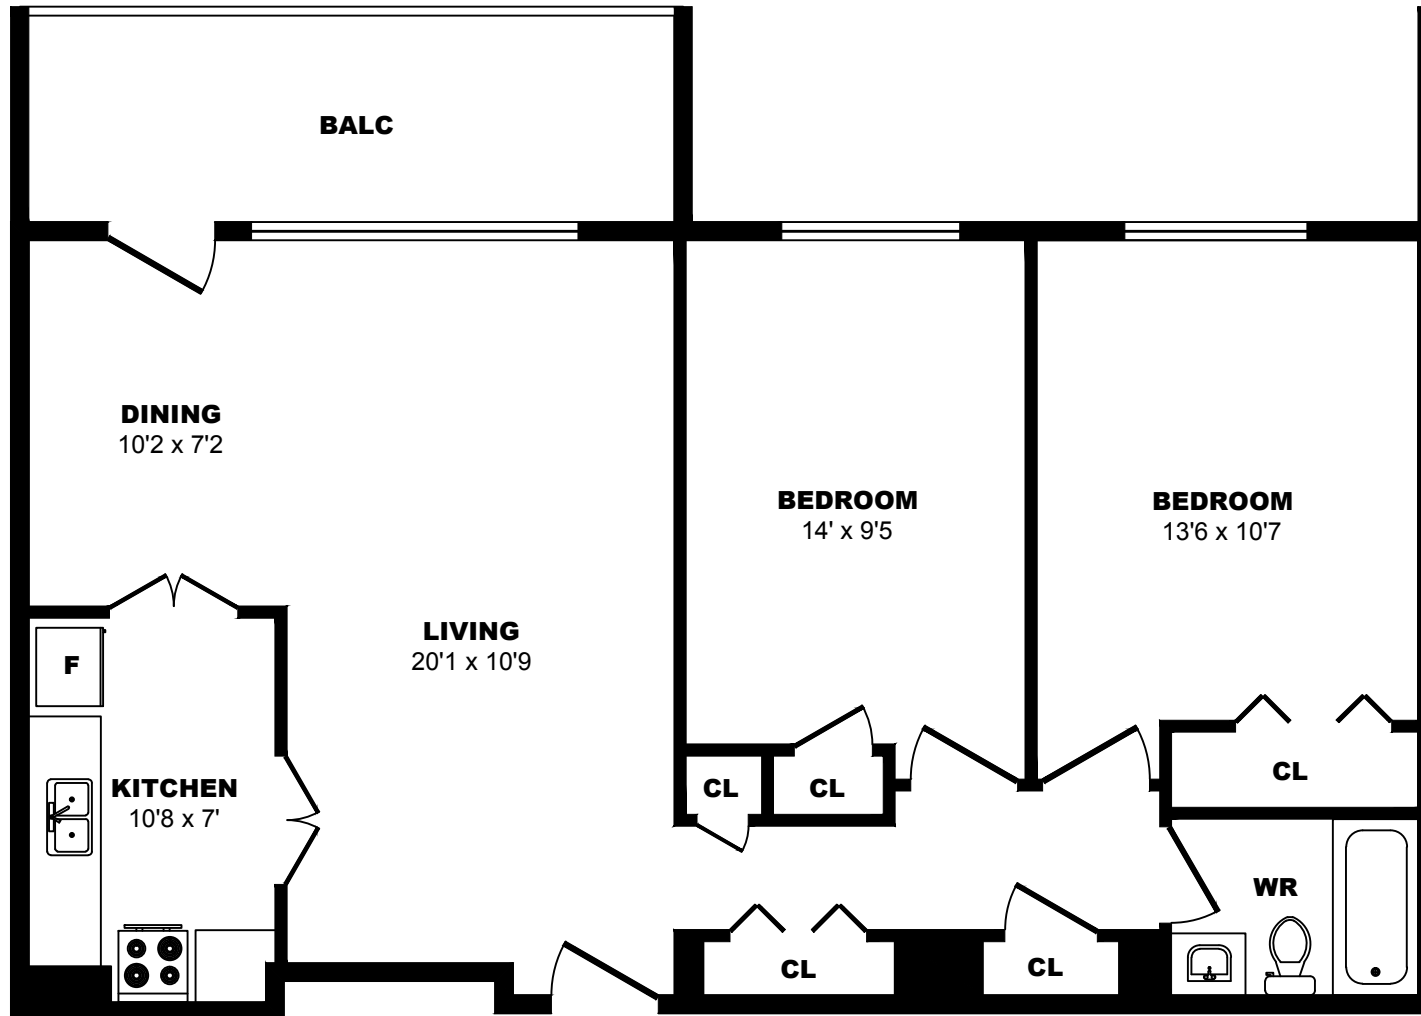

## 15 Tangreen Court, North York - 1 Bdrm E, 611sf

All dimensions are approximate. Sizes and specifications are subject to change without notice E. & O. E.  
All illustrations are artist's concept. Actual usable floor space may vary slightly from stated floor area.

## 15 Tangreen Court, North York - 2 Bdrm A, 837sf

All dimensions are approximate. Sizes and specifications are subject to change without notice E. & O. E.  
 All illustrations are artist's concept. Actual usable floor space may vary slightly from stated floor area.

## 15 Tangreen Court, North York - 2 Bdrm B, 820sf

All dimensions are approximate. Sizes and specifications are subject to change without notice E. & O. E.  
All illustrations are artist's concept. Actual usable floor space may vary slightly from stated floor area.

## 15 Tangreen Court, North York - 2 Bdrm C, 804sf

All dimensions are approximate. Sizes and specifications are subject to change without notice E. & O. E.  
All illustrations are artist's concept. Actual usable floor space may vary slightly from stated floor area.