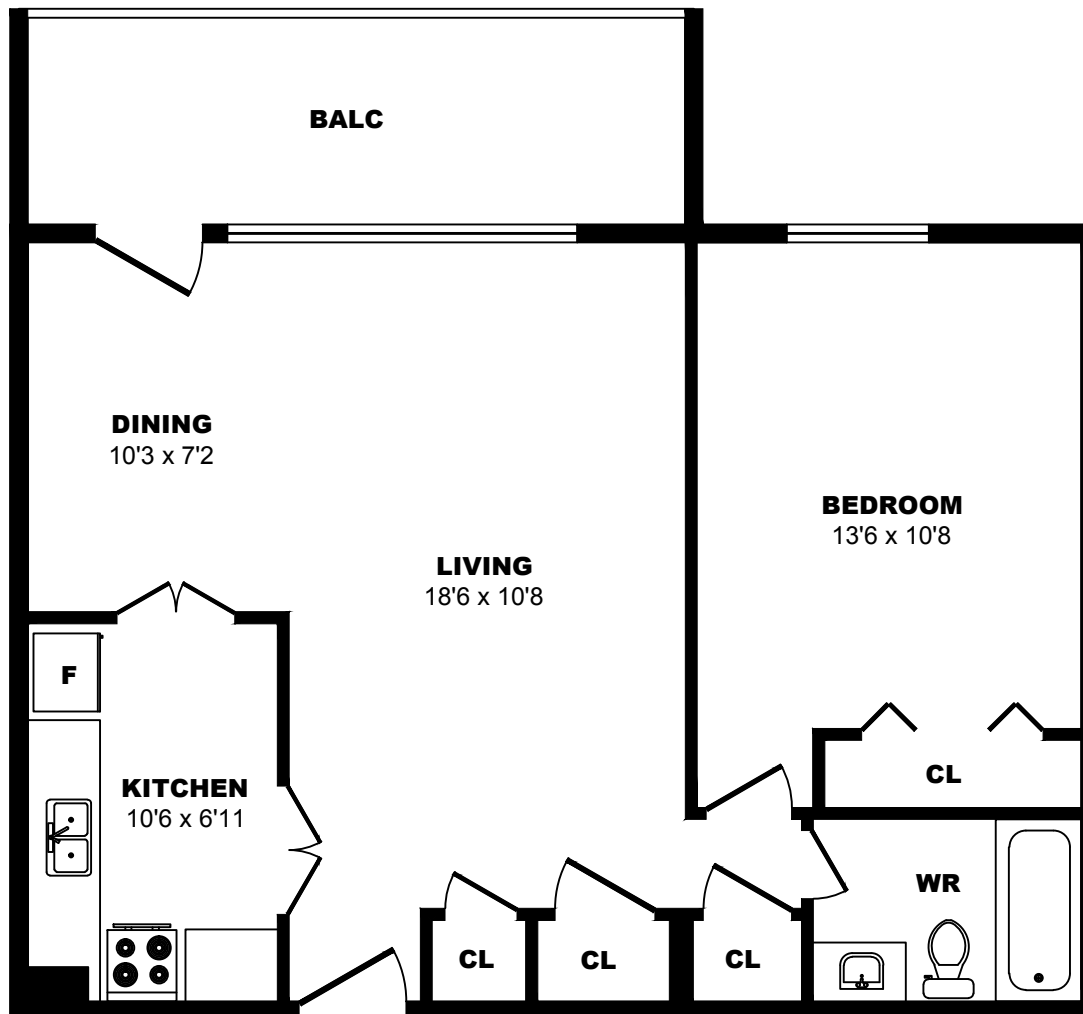

## 15 Tangreen Court, North York - 1 Bdrm A, 729sf

All dimensions are approximate. Sizes and specifications are subject to change without notice E. & O. E.  
All illustrations are artist's concept. Actual usable floor space may vary slightly from stated floor area.

## 15 Tangreen Court, North York - 1 Bdrm B, 616sf

All dimensions are approximate. Sizes and specifications are subject to change without notice E. & O. E.  
All illustrations are artist's concept. Actual usable floor space may vary slightly from stated floor area.

## 15 Tangreen Court, North York - 1 Bdrm C, 655sf

All dimensions are approximate. Sizes and specifications are subject to change without notice E. & O. E.  
All illustrations are artist's concept. Actual usable floor space may vary slightly from stated floor area.

## 15 Tangreen Court, North York - 1 Bdrm D, 655sf

All dimensions are approximate. Sizes and specifications are subject to change without notice E. & O. E.  
All illustrations are artist's concept. Actual usable floor space may vary slightly from stated floor area.