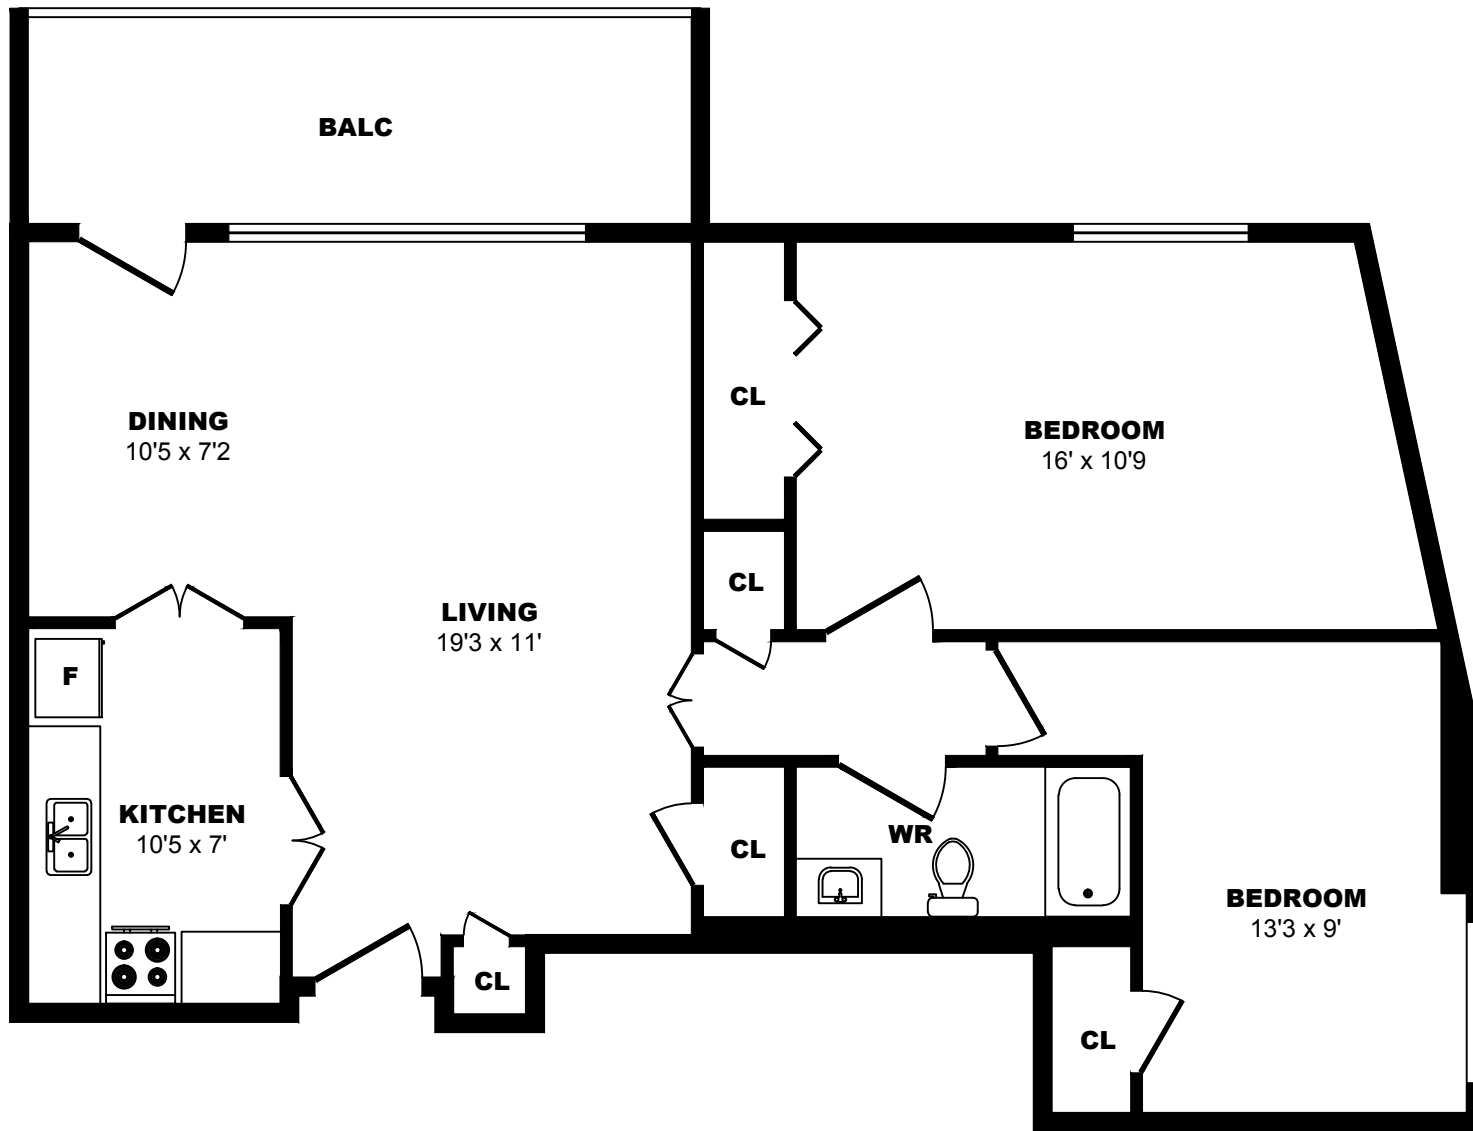

## 15 Tangreen Court, North York - 2 Bdrm A, 837sf

All dimensions are approximate. Sizes and specifications are subject to change without notice E. & O. E.  
 All illustrations are artist's concept. Actual usable floor space may vary slightly from stated floor area.

## 15 Tangreen Court, North York - 2 Bdrm B, 820sf

All dimensions are approximate. Sizes and specifications are subject to change without notice E. & O. E.  
All illustrations are artist's concept. Actual usable floor space may vary slightly from stated floor area.

## 15 Tangreen Court, North York - 2 Bdrm C, 804sf

All dimensions are approximate. Sizes and specifications are subject to change without notice E. & O. E.  
All illustrations are artist's concept. Actual usable floor space may vary slightly from stated floor area.

## 15 Tangreen Court, North York - 2 Bdrm D, 855sf

All dimensions are approximate. Sizes and specifications are subject to change without notice E. & O. E.  
 All illustrations are artist's concept. Actual usable floor space may vary slightly from stated floor area.