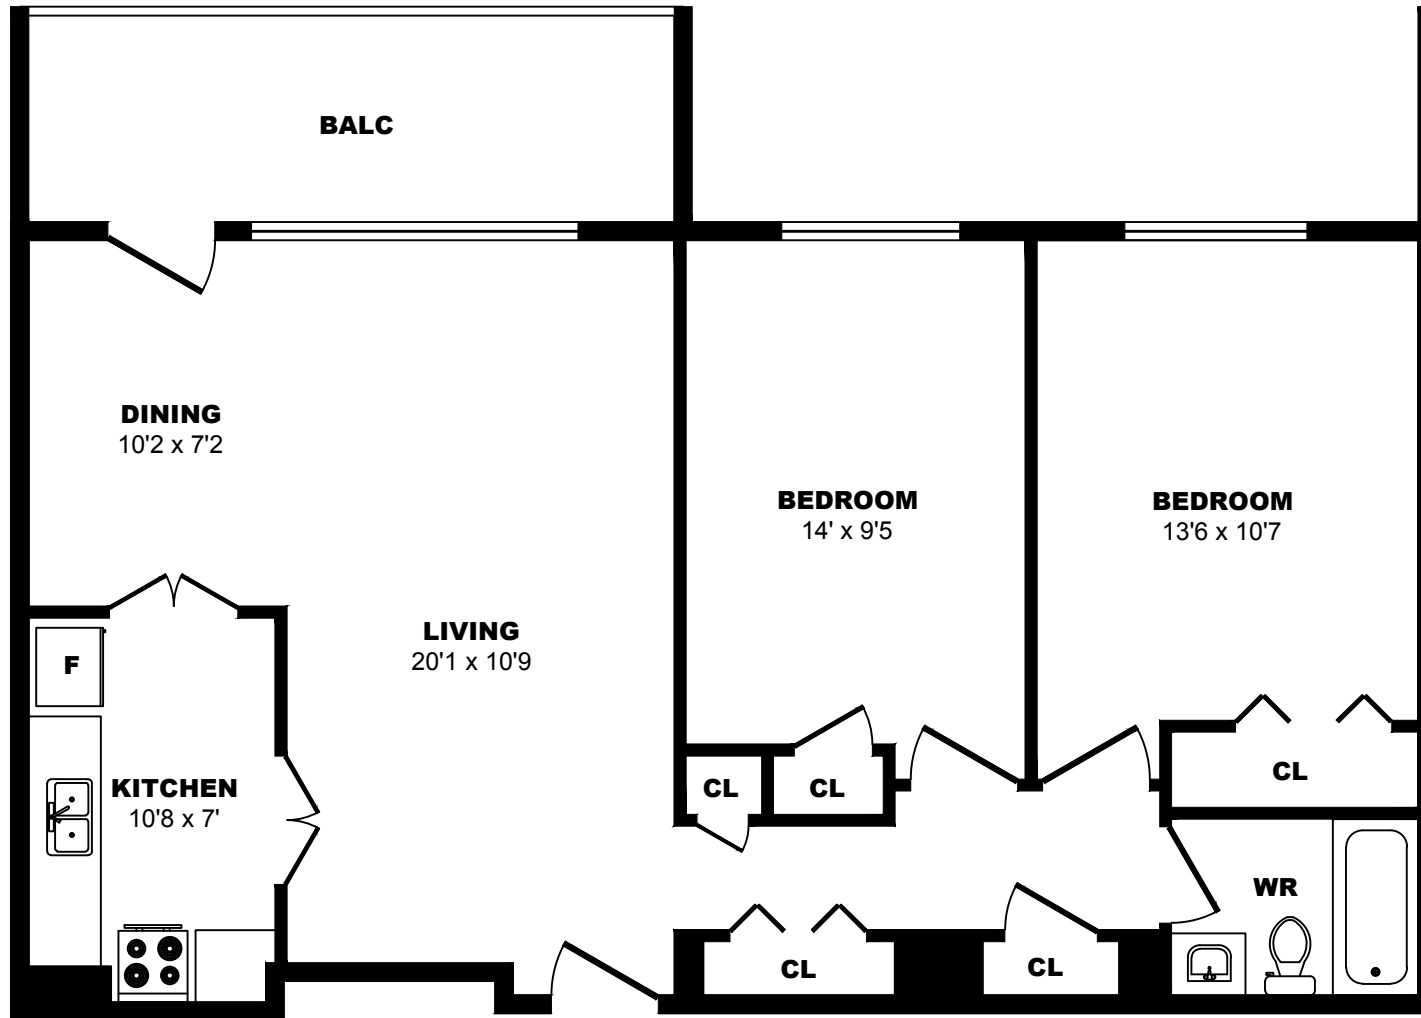

15 Tangreen Court, North York - 2 Bdrm A, 837sf

All dimensions are approximate. Sizes and specifications are subject to change without notice E. & O. E.
All illustrations are artist's concept. Actual usable floor space may vary slightly from stated floor area.

15 Tangreen Court, North York - 2 Bdrm B, 820sf

All dimensions are approximate. Sizes and specifications are subject to change without notice E. & O. E.
All illustrations are artist's concept. Actual usable floor space may vary slightly from stated floor area.

15 Tangreen Court, North York - 2 Bdrm C, 804sf

All dimensions are approximate. Sizes and specifications are subject to change without notice E. & O. E.
 All illustrations are artist's concept. Actual usable floor space may vary slightly from stated floor area.

15 Tangreen Court, North York - 2 Bdrm D, 855sf

All dimensions are approximate. Sizes and specifications are subject to change without notice E. & O. E.
All illustrations are artist's concept. Actual usable floor space may vary slightly from stated floor area.