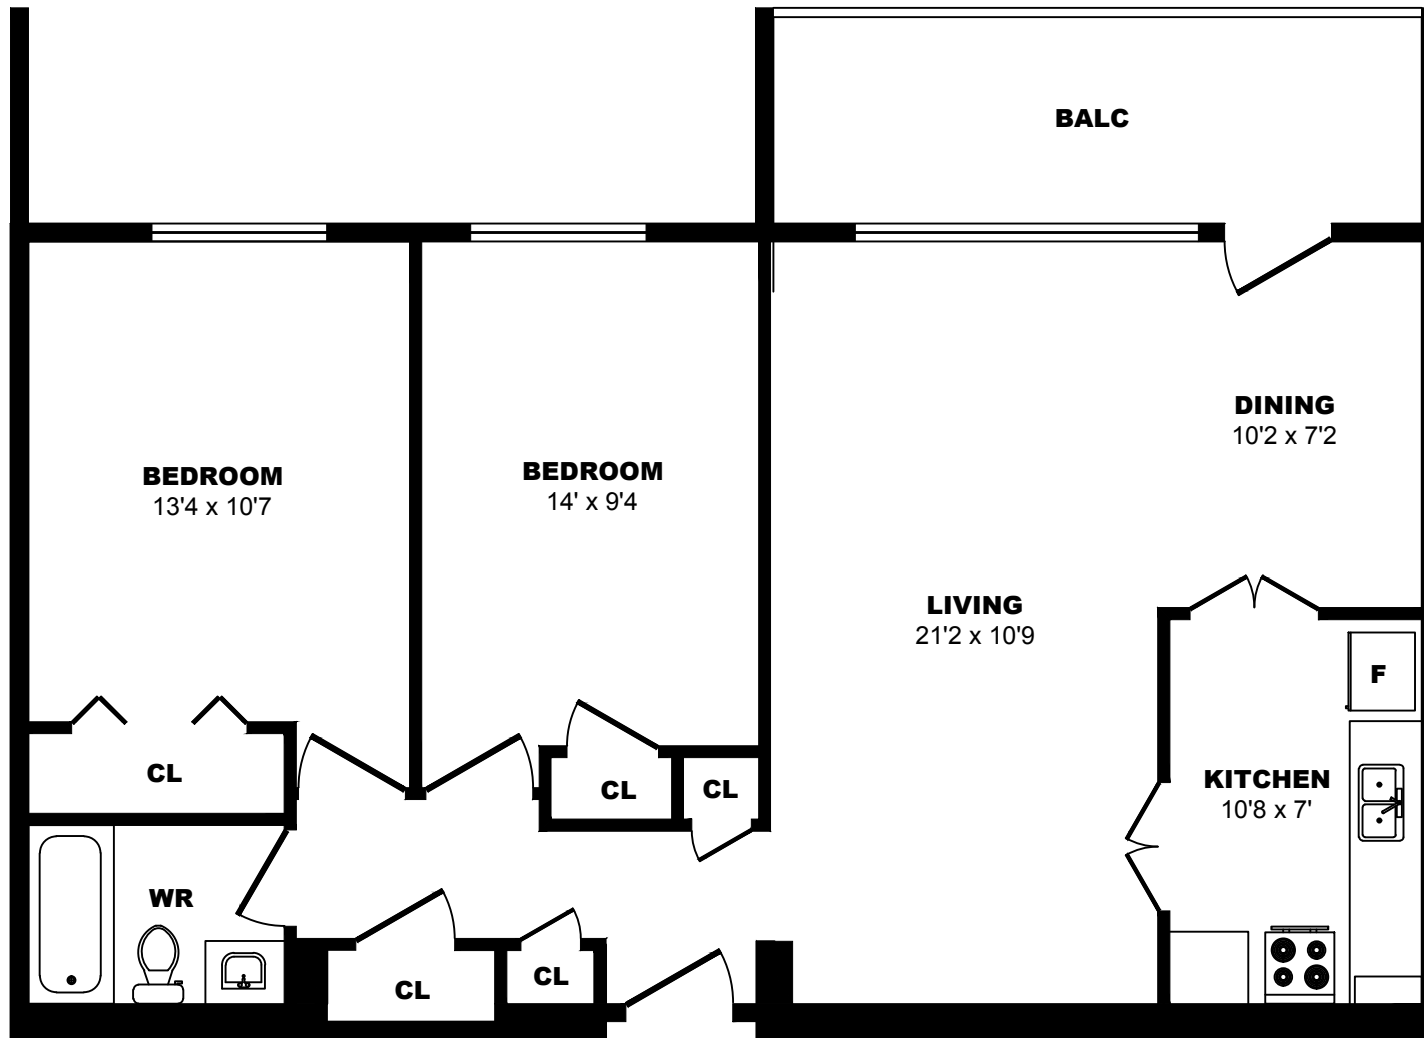

15 Tangreen Court, North York - 2 Bdrm A, 837sf

All dimensions are approximate. Sizes and specifications are subject to change without notice E. & O. E.
All illustrations are artist's concept. Actual usable floor space may vary slightly from stated floor area.

15 Tangreen Court, North York - 2 Bdrm B, 820sf

All dimensions are approximate. Sizes and specifications are subject to change without notice E. & O. E.
All illustrations are artist's concept. Actual usable floor space may vary slightly from stated floor area.

15 Tangreen Court, North York - 2 Bdrm C, 804sf

All dimensions are approximate. Sizes and specifications are subject to change without notice E. & O. E.
 All illustrations are artist's concept. Actual usable floor space may vary slightly from stated floor area.

15 Tangreen Court, North York - 2 Bdrm D, 855sf

All dimensions are approximate. Sizes and specifications are subject to change without notice E. & O. E.
All illustrations are artist's concept. Actual usable floor space may vary slightly from stated floor area.