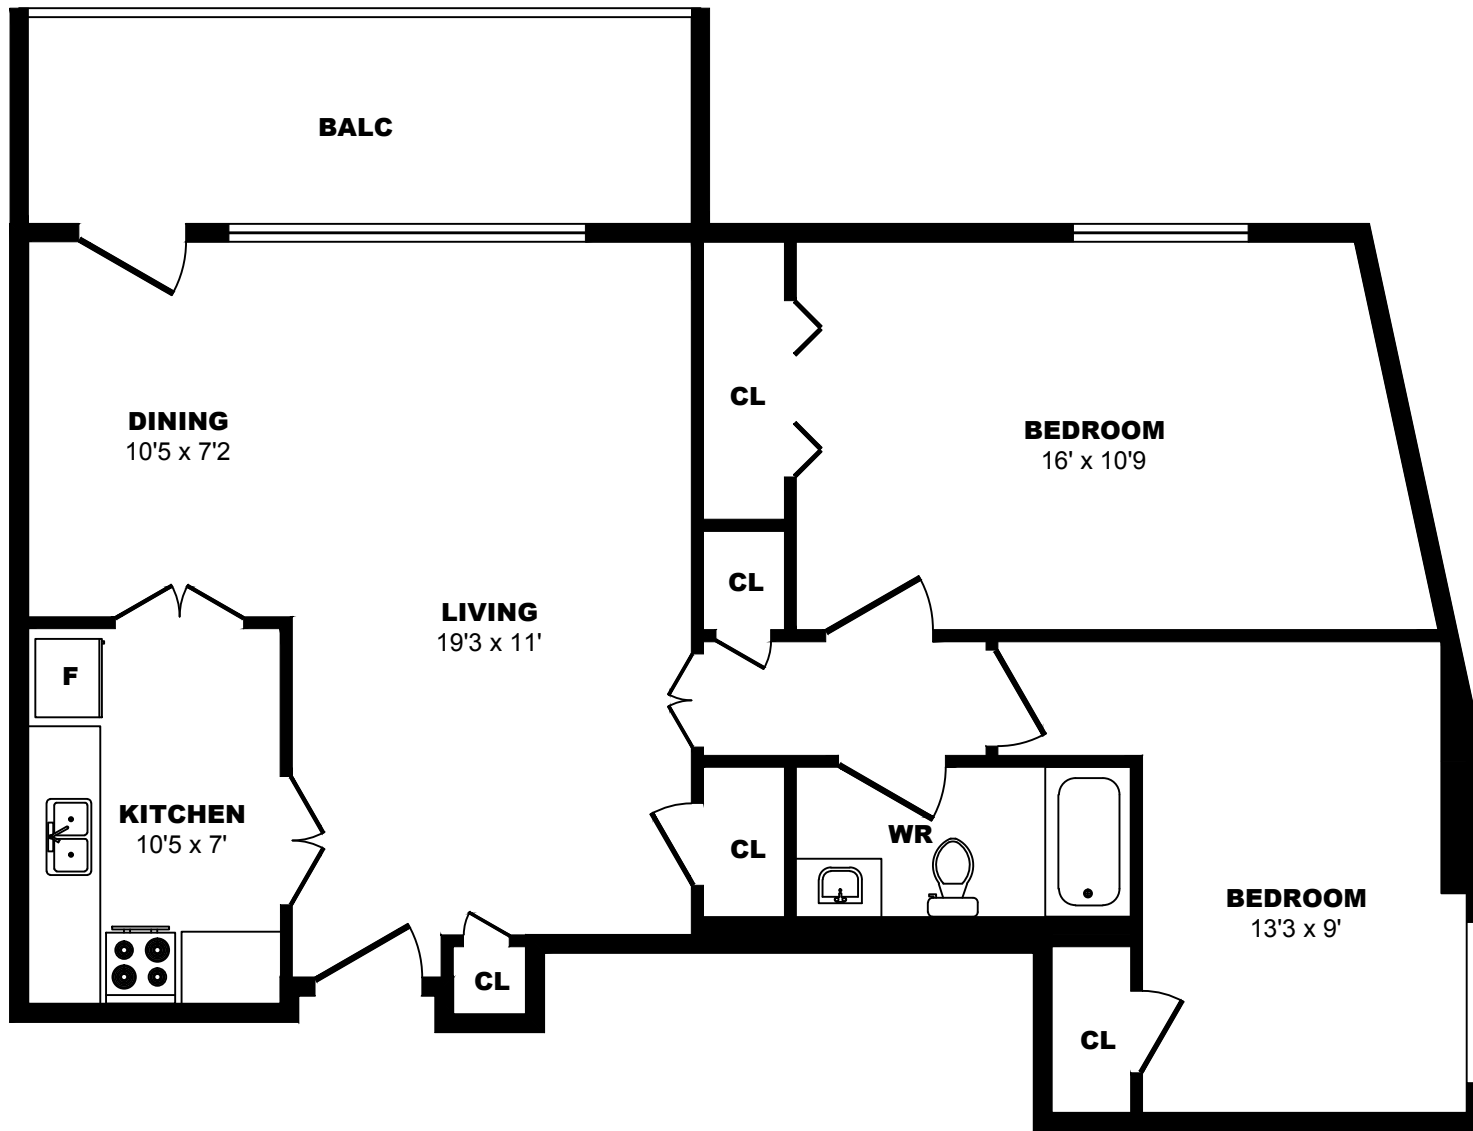

15 Tangreen Court, North York - 2 Bdrm A, 837sf

All dimensions are approximate. Sizes and specifications are subject to change without notice E. & O. E.
All illustrations are artist's concept. Actual usable floor space may vary slightly from stated floor area.

15 Tangreen Court, North York - 2 Bdrm B, 820sf

All dimensions are approximate. Sizes and specifications are subject to change without notice E. & O. E.
All illustrations are artist's concept. Actual usable floor space may vary slightly from stated floor area.

15 Tangreen Court, North York - 2 Bdrm C, 804sf

All dimensions are approximate. Sizes and specifications are subject to change without notice E. & O. E.
 All illustrations are artist's concept. Actual usable floor space may vary slightly from stated floor area.

15 Tangreen Court, North York - 2 Bdrm D, 855sf

All dimensions are approximate. Sizes and specifications are subject to change without notice E. & O. E.
All illustrations are artist's concept. Actual usable floor space may vary slightly from stated floor area.