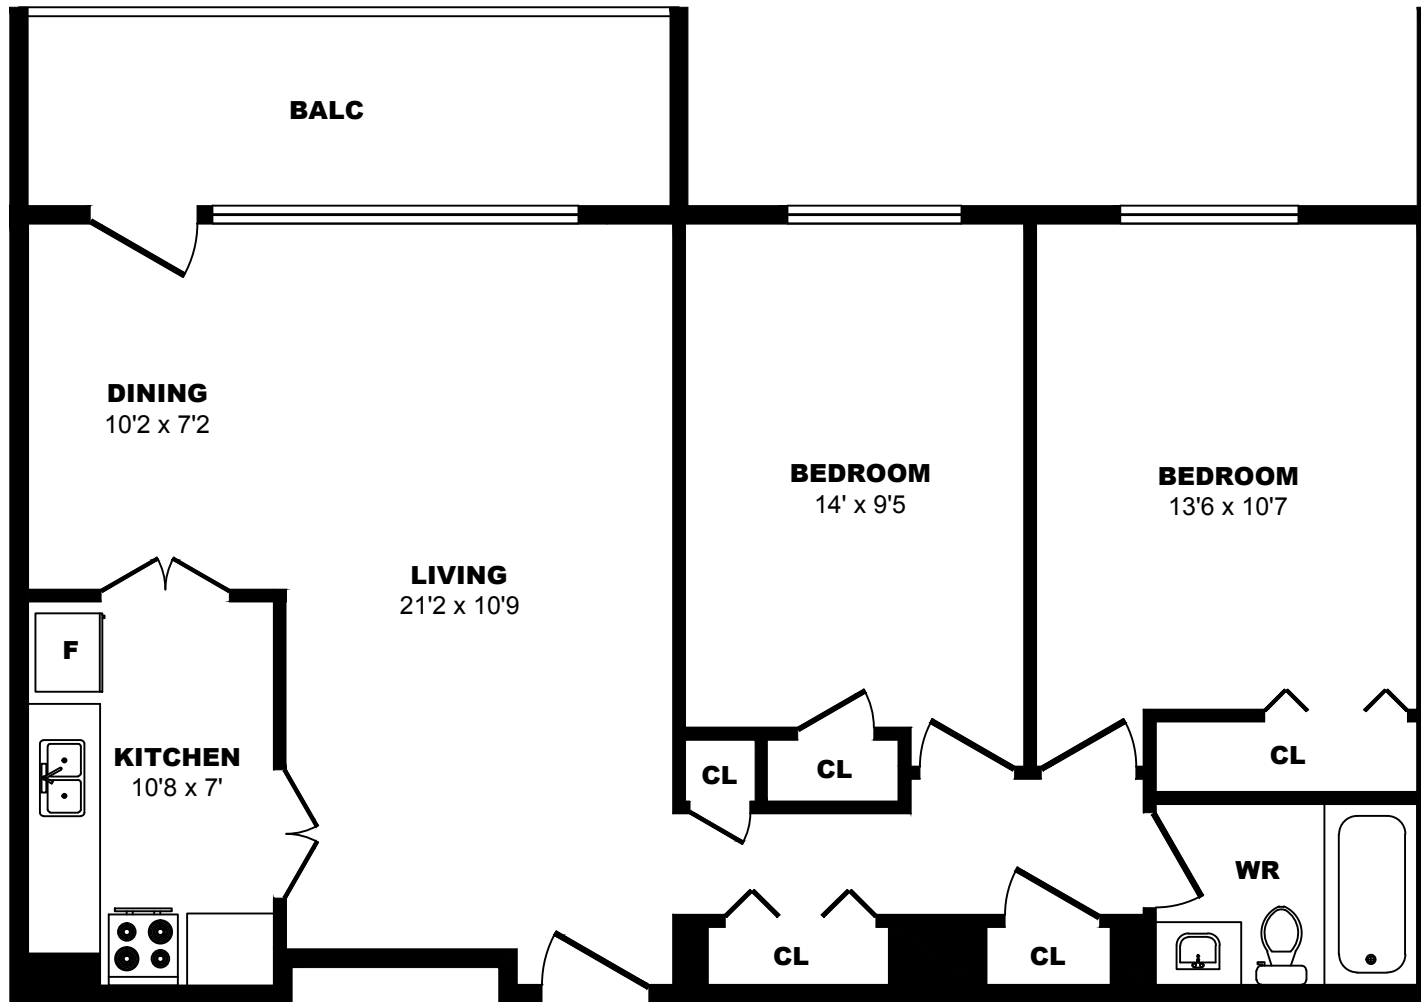

5 Tangreen Court, North York - 1 Bdrm D, 729sf

All dimensions are approximate. Sizes and specifications are subject to change without notice E. & O. E.
All illustrations are artist's concept. Actual usable floor space may vary slightly from stated floor area.

5 Tangreen Court, North York - 2 Bdrm A, 837sf

All dimensions are approximate. Sizes and specifications are subject to change without notice E. & O. E.
 All illustrations are artist's concept. Actual usable floor space may vary slightly from stated floor area.

5 Tangreen Court, North York - 2 Bdrm B, 855sf

All dimensions are approximate. Sizes and specifications are subject to change without notice E. & O. E.
All illustrations are artist's concept. Actual usable floor space may vary slightly from stated floor area.

5 Tangreen Court, North York - 2 Bdrm D, 881 sf

All dimensions are approximate. Sizes and specifications are subject to change without notice E. & O. E.
All illustrations are artist's concept. Actual usable floor space may vary slightly from stated floor area.