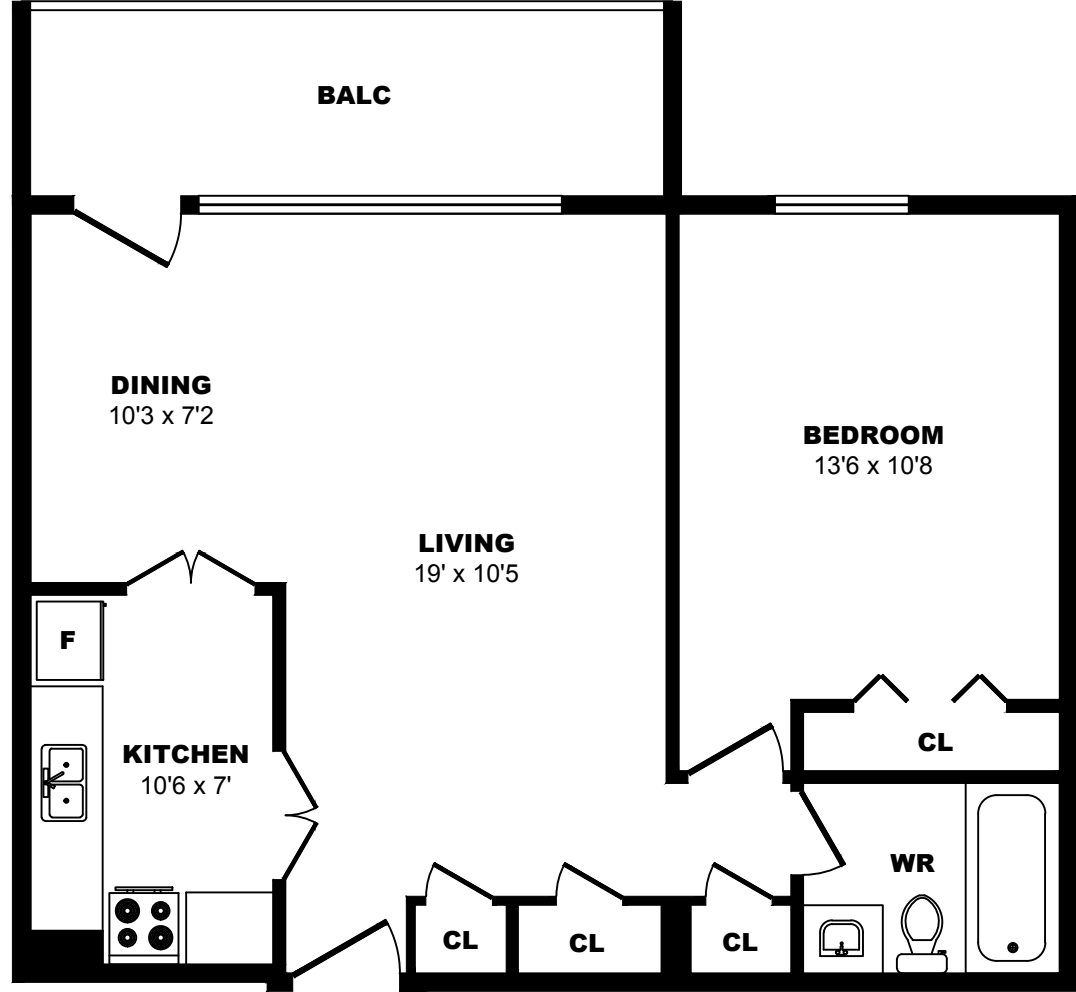

5 Tangreen Court, North York - 1 Bdrm A, 636sf

All dimensions are approximate. Sizes and specifications are subject to change without notice E. & O. E.
All illustrations are artist's concept. Actual usable floor space may vary slightly from stated floor area.

5 Tangreen Court, North York - 1 Bdrm B, 655sf

All dimensions are approximate. Sizes and specifications are subject to change without notice E. & O. E.
All illustrations are artist's concept. Actual usable floor space may vary slightly from stated floor area.

5 Tangreen Court, North York - 1 Bdrm C, 655sf

All dimensions are approximate. Sizes and specifications are subject to change without notice E. & O. E.
All illustrations are artist's concept. Actual usable floor space may vary slightly from stated floor area.

5 Tangreen Court, North York - 1 Bdrm D, 729sf

All dimensions are approximate. Sizes and specifications are subject to change without notice E. & O. E.
All illustrations are artist's concept. Actual usable floor space may vary slightly from stated floor area.