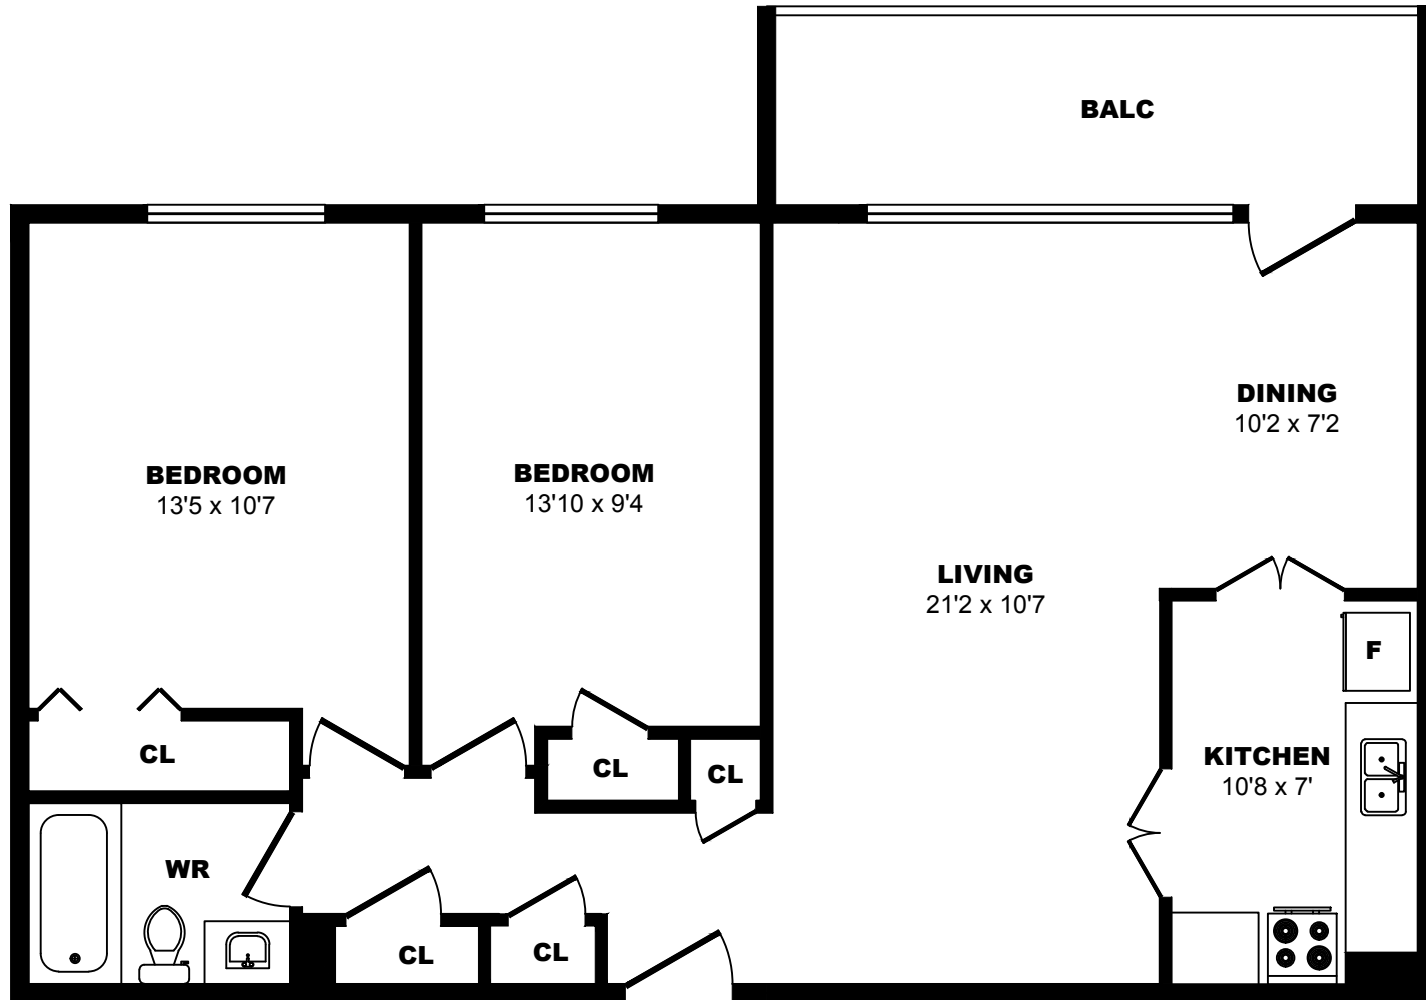

5 Tangreen Court, North York - 2 Bdrm B, 855sf

All dimensions are approximate. Sizes and specifications are subject to change without notice E. & O. E.
All illustrations are artist's concept. Actual usable floor space may vary slightly from stated floor area.

5 Tangreen Court, North York - 2 Bdrm C, 861 sf

All dimensions are approximate. Sizes and specifications are subject to change without notice E. & O. E.
 All illustrations are artist's concept. Actual usable floor space may vary slightly from stated floor area.

5 Tangreen Court, North York - 2 Bdrm D, 881 sf

All dimensions are approximate. Sizes and specifications are subject to change without notice E. & O. E.
All illustrations are artist's concept. Actual usable floor space may vary slightly from stated floor area.

5 Tangreen Court, North York - 3 Bdrm A, 1038sf

All dimensions are approximate. Sizes and specifications are subject to change without notice E. & O. E.
All illustrations are artist's concept. Actual usable floor space may vary slightly from stated floor area.