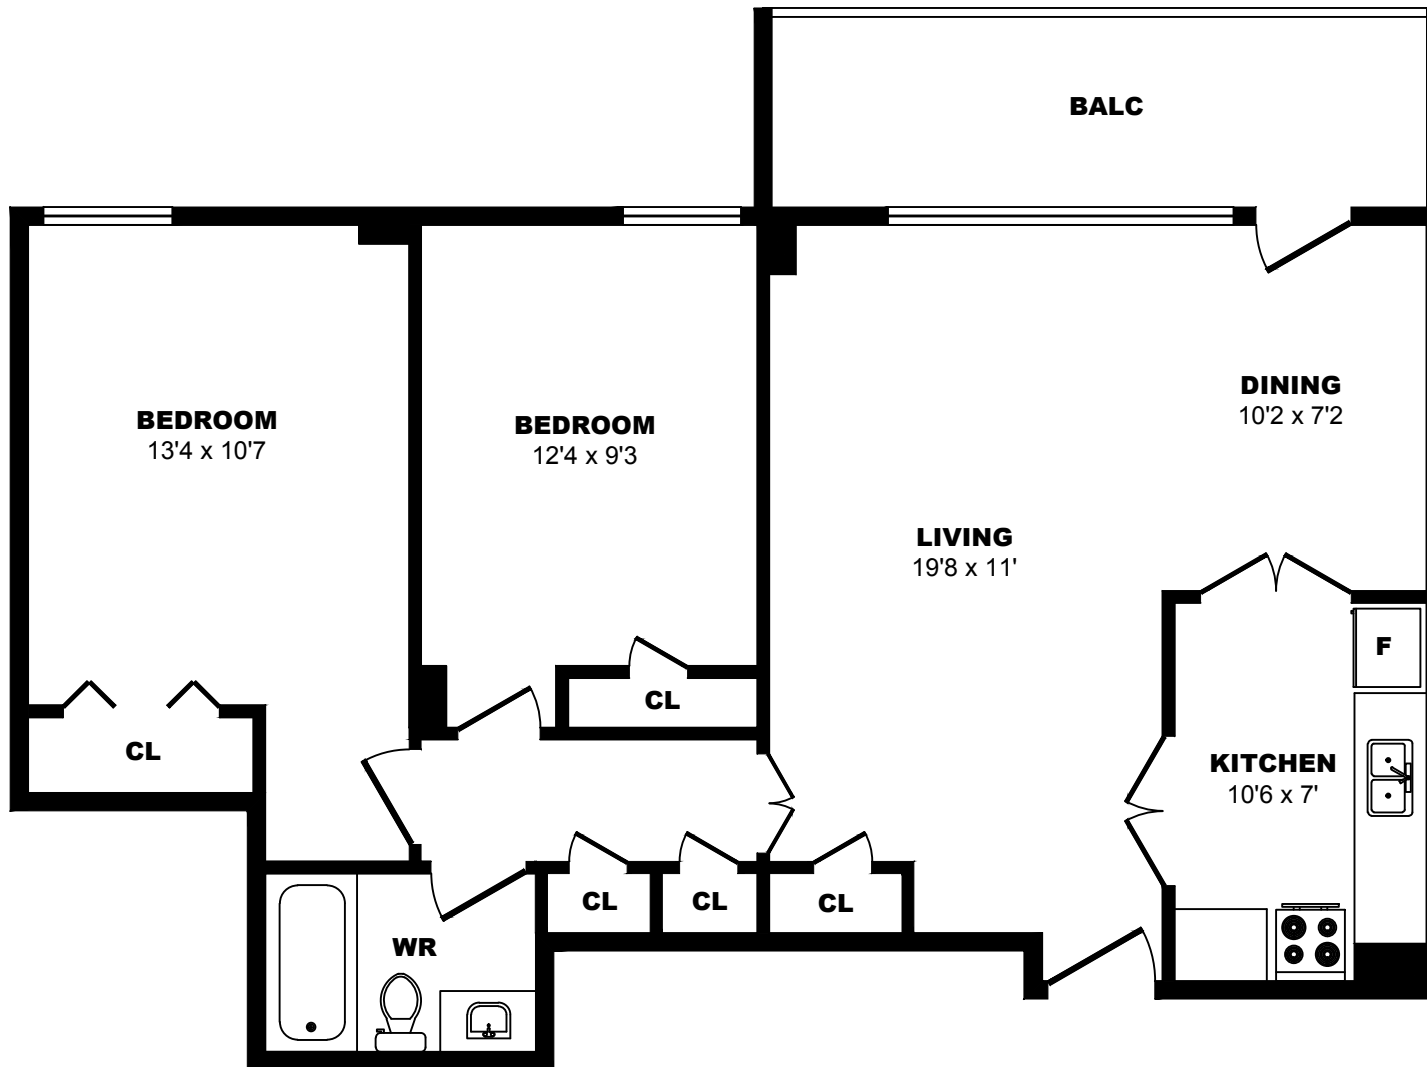

5 Tangreen Court, North York - 1 Bdrm A, 636sf

All dimensions are approximate. Sizes and specifications are subject to change without notice E. & O. E.
All illustrations are artist's concept. Actual usable floor space may vary slightly from stated floor area.

5 Tangreen Court, North York - 1 Bdrm B, 655sf

All dimensions are approximate. Sizes and specifications are subject to change without notice E. & O. E.
All illustrations are artist's concept. Actual usable floor space may vary slightly from stated floor area.

5 Tangreen Court, North York - 1 Bdrm C, 655sf

All dimensions are approximate. Sizes and specifications are subject to change without notice E. & O. E.
All illustrations are artist's concept. Actual usable floor space may vary slightly from stated floor area.

5 Tangreen Court, North York - 1 Bdrm D, 729sf

All dimensions are approximate. Sizes and specifications are subject to change without notice E. & O. E.
All illustrations are artist's concept. Actual usable floor space may vary slightly from stated floor area.