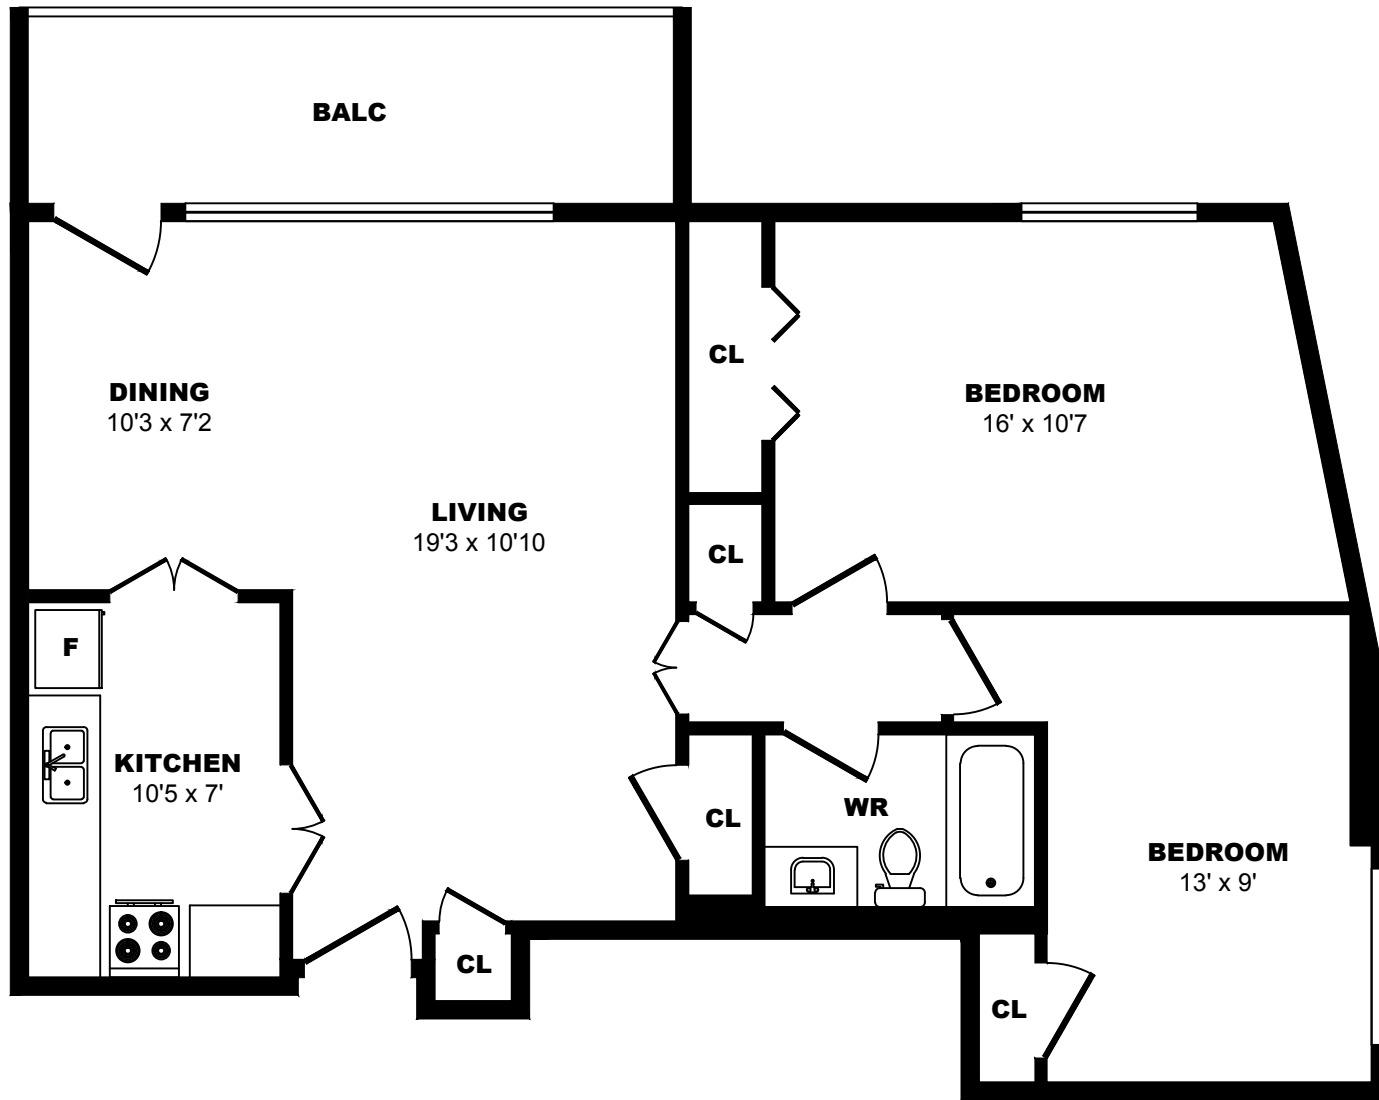

5 Tangreen Court, North York - 1 Bdrm C, 655sf

All dimensions are approximate. Sizes and specifications are subject to change without notice E. & O. E.
All illustrations are artist's concept. Actual usable floor space may vary slightly from stated floor area.

5 Tangreen Court, North York - 1 Bdrm D, 729sf

All dimensions are approximate. Sizes and specifications are subject to change without notice E. & O. E.
All illustrations are artist's concept. Actual usable floor space may vary slightly from stated floor area.

5 Tangreen Court, North York - 2 Bdrm A, 837sf

All dimensions are approximate. Sizes and specifications are subject to change without notice E. & O. E.
 All illustrations are artist's concept. Actual usable floor space may vary slightly from stated floor area.

5 Tangreen Court, North York - 2 Bdrm B, 855sf

All dimensions are approximate. Sizes and specifications are subject to change without notice E. & O. E.
All illustrations are artist's concept. Actual usable floor space may vary slightly from stated floor area.