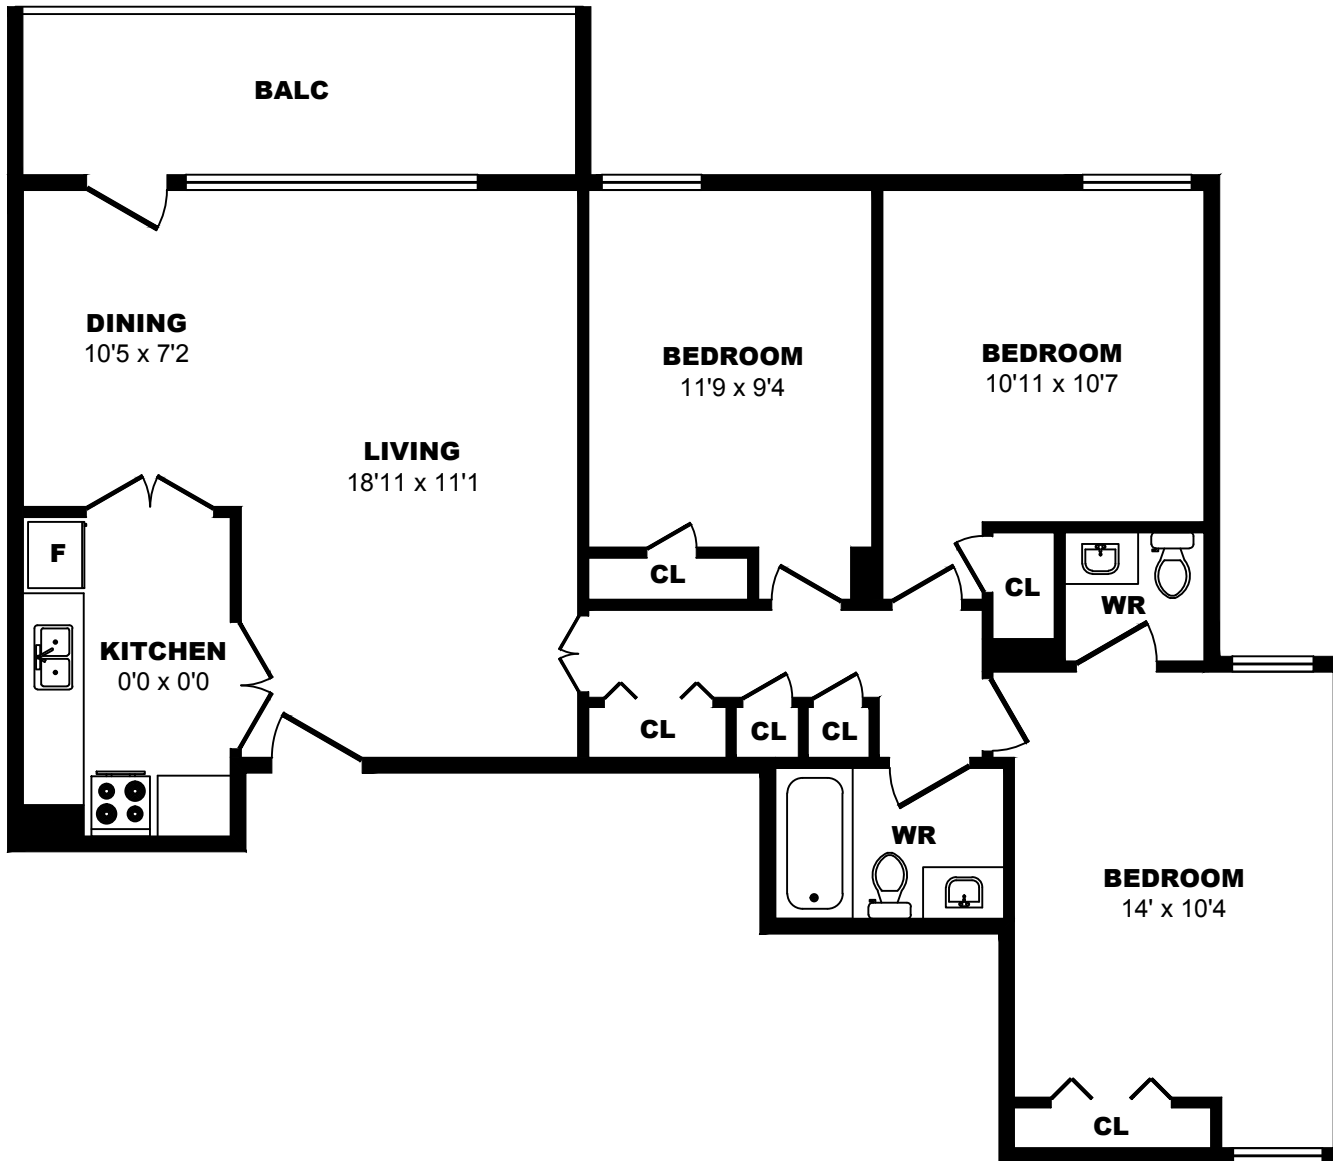

5 Tangreen Court, North York - 2 Bdrm B, 855sf

All dimensions are approximate. Sizes and specifications are subject to change without notice E. & O. E.
All illustrations are artist's concept. Actual usable floor space may vary slightly from stated floor area.

5 Tangreen Court, North York - 2 Bdrm C, 861 sf

All dimensions are approximate. Sizes and specifications are subject to change without notice E. & O. E.
 All illustrations are artist's concept. Actual usable floor space may vary slightly from stated floor area.

5 Tangreen Court, North York - 2 Bdrm D, 881 sf

All dimensions are approximate. Sizes and specifications are subject to change without notice E. & O. E.
All illustrations are artist's concept. Actual usable floor space may vary slightly from stated floor area.

5 Tangreen Court, North York - 3 Bdrm A, 1038sf

All dimensions are approximate. Sizes and specifications are subject to change without notice E. & O. E.
All illustrations are artist's concept. Actual usable floor space may vary slightly from stated floor area.