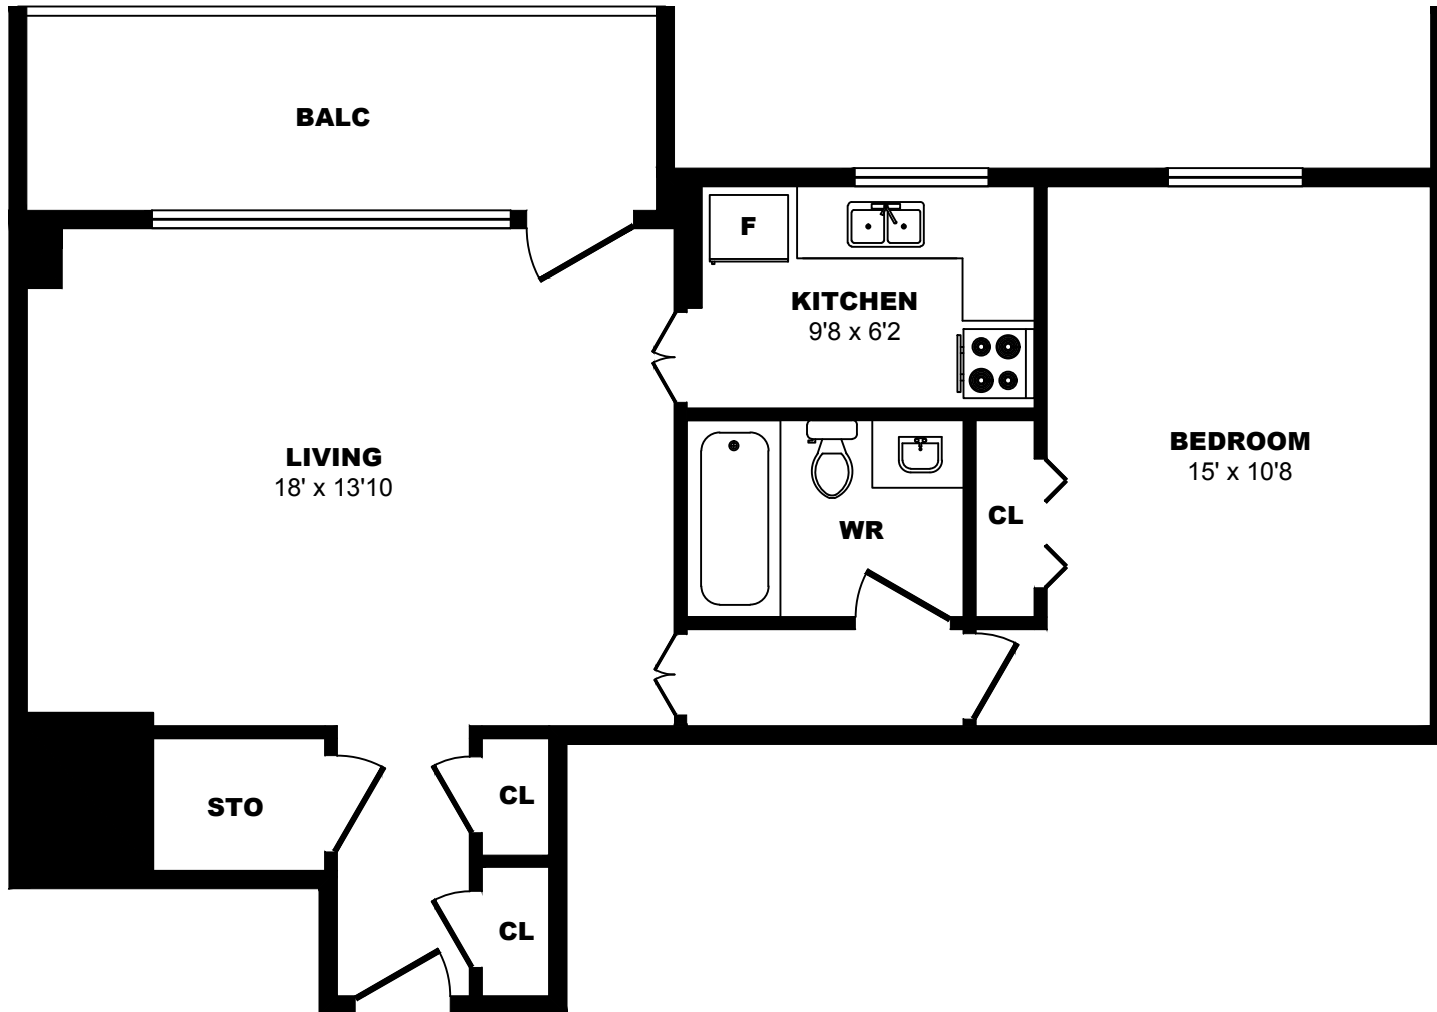

5 Tangreen Court, North York - 1 Bdrm A, 636sf

All dimensions are approximate. Sizes and specifications are subject to change without notice E. & O. E.
All illustrations are artist's concept. Actual usable floor space may vary slightly from stated floor area.

5 Tangreen Court, North York - 1 Bdrm B, 655sf

All dimensions are approximate. Sizes and specifications are subject to change without notice E. & O. E.
All illustrations are artist's concept. Actual usable floor space may vary slightly from stated floor area.

5 Tangreen Court, North York - 1 Bdrm C, 655sf

All dimensions are approximate. Sizes and specifications are subject to change without notice E. & O. E.
All illustrations are artist's concept. Actual usable floor space may vary slightly from stated floor area.

5 Tangreen Court, North York - 1 Bdrm D, 729sf

All dimensions are approximate. Sizes and specifications are subject to change without notice E. & O. E.
All illustrations are artist's concept. Actual usable floor space may vary slightly from stated floor area.