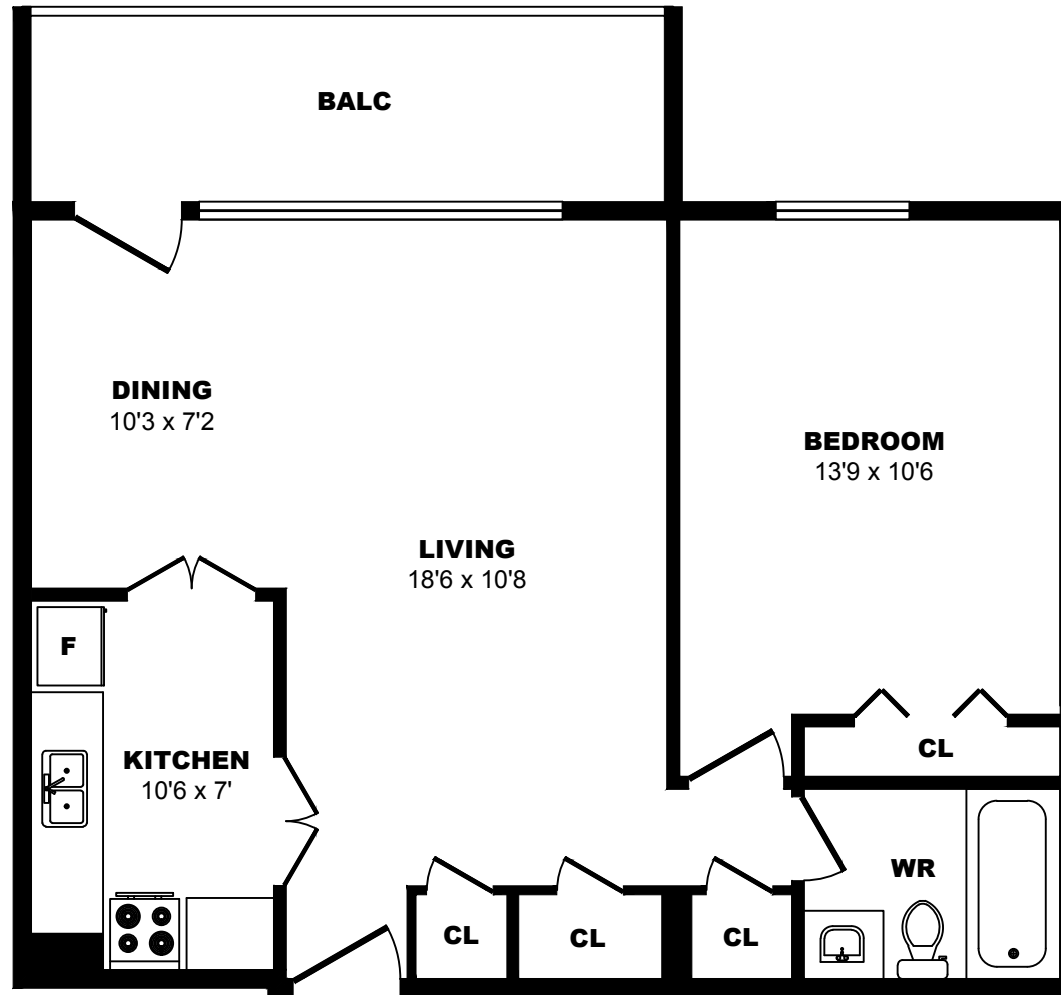

5 Tangreen Court, North York - 1 Bdrm A, 636sf

All dimensions are approximate. Sizes and specifications are subject to change without notice E. & O. E.
All illustrations are artist's concept. Actual usable floor space may vary slightly from stated floor area.

5 Tangreen Court, North York - 1 Bdrm B, 655sf

All dimensions are approximate. Sizes and specifications are subject to change without notice E. & O. E.
All illustrations are artist's concept. Actual usable floor space may vary slightly from stated floor area.

5 Tangreen Court, North York - 1 Bdrm C, 655sf

All dimensions are approximate. Sizes and specifications are subject to change without notice E. & O. E.
All illustrations are artist's concept. Actual usable floor space may vary slightly from stated floor area.

5 Tangreen Court, North York - 1 Bdrm D, 729sf

All dimensions are approximate. Sizes and specifications are subject to change without notice E. & O. E.
All illustrations are artist's concept. Actual usable floor space may vary slightly from stated floor area.