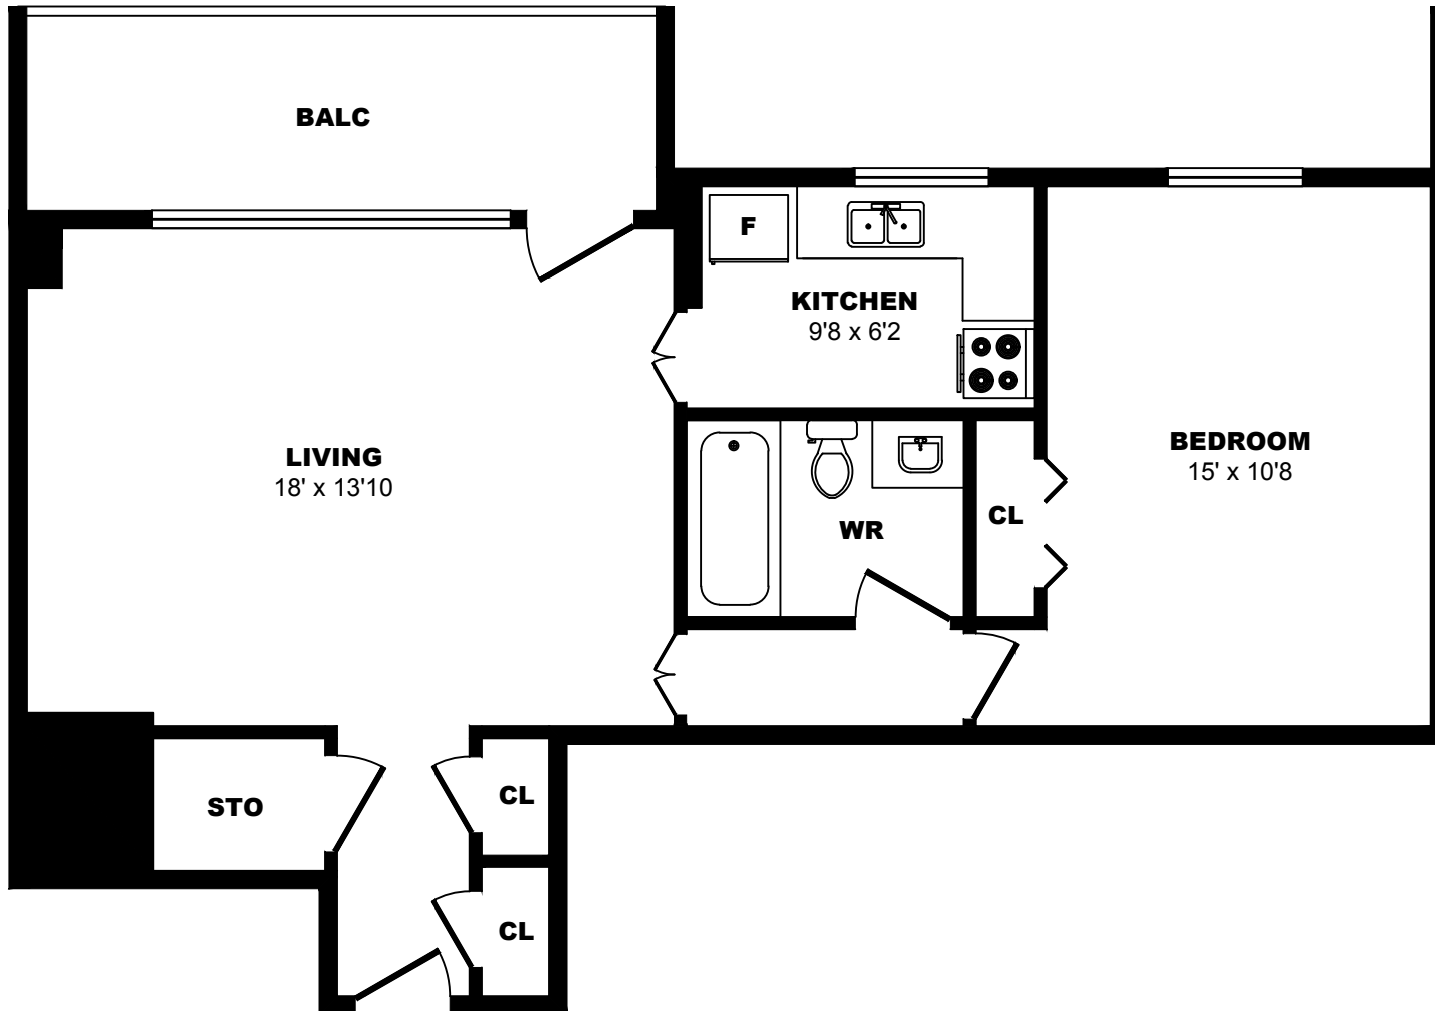

5 Tangreen Court, North York - 1 Bdrm A, 636sf

All dimensions are approximate. Sizes and specifications are subject to change without notice E. & O. E.
All illustrations are artist's concept. Actual usable floor space may vary slightly from stated floor area.

5 Tangreen Court, North York - 1 Bdrm B, 655sf

All dimensions are approximate. Sizes and specifications are subject to change without notice E. & O. E.
All illustrations are artist's concept. Actual usable floor space may vary slightly from stated floor area.

5 Tangreen Court, North York - 1 Bdrm C, 655sf

All dimensions are approximate. Sizes and specifications are subject to change without notice E. & O. E.
All illustrations are artist's concept. Actual usable floor space may vary slightly from stated floor area.

5 Tangreen Court, North York - 1 Bdrm D, 729sf

All dimensions are approximate. Sizes and specifications are subject to change without notice E. & O. E.
All illustrations are artist's concept. Actual usable floor space may vary slightly from stated floor area.