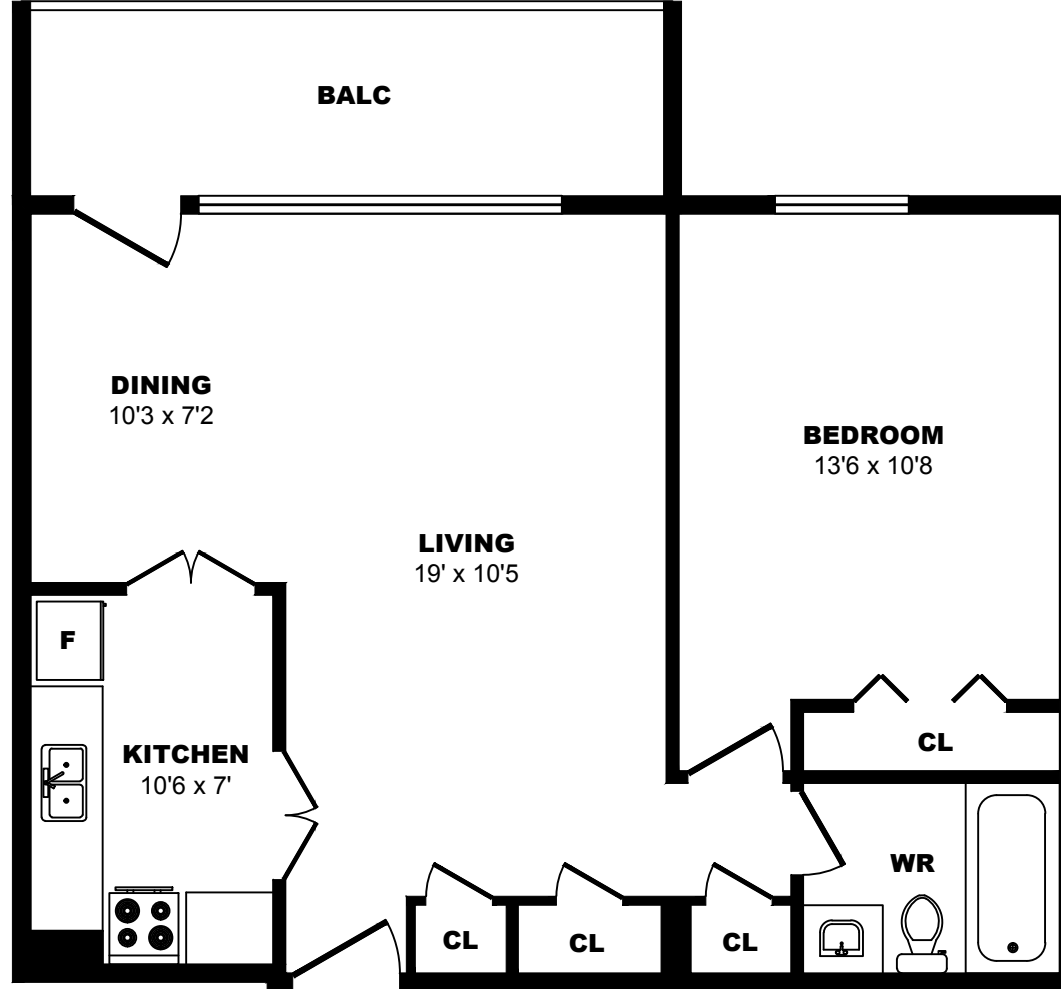

5 Tangreen Court, North York - 1 Bdrm A, 636sf

All dimensions are approximate. Sizes and specifications are subject to change without notice E. & O. E.
All illustrations are artist's concept. Actual usable floor space may vary slightly from stated floor area.

5 Tangreen Court, North York - 1 Bdrm B, 655sf

All dimensions are approximate. Sizes and specifications are subject to change without notice E. & O. E.
All illustrations are artist's concept. Actual usable floor space may vary slightly from stated floor area.

5 Tangreen Court, North York - 1 Bdrm C, 655sf

All dimensions are approximate. Sizes and specifications are subject to change without notice E. & O. E.
All illustrations are artist's concept. Actual usable floor space may vary slightly from stated floor area.

5 Tangreen Court, North York - 1 Bdrm D, 729sf

All dimensions are approximate. Sizes and specifications are subject to change without notice E. & O. E.
All illustrations are artist's concept. Actual usable floor space may vary slightly from stated floor area.