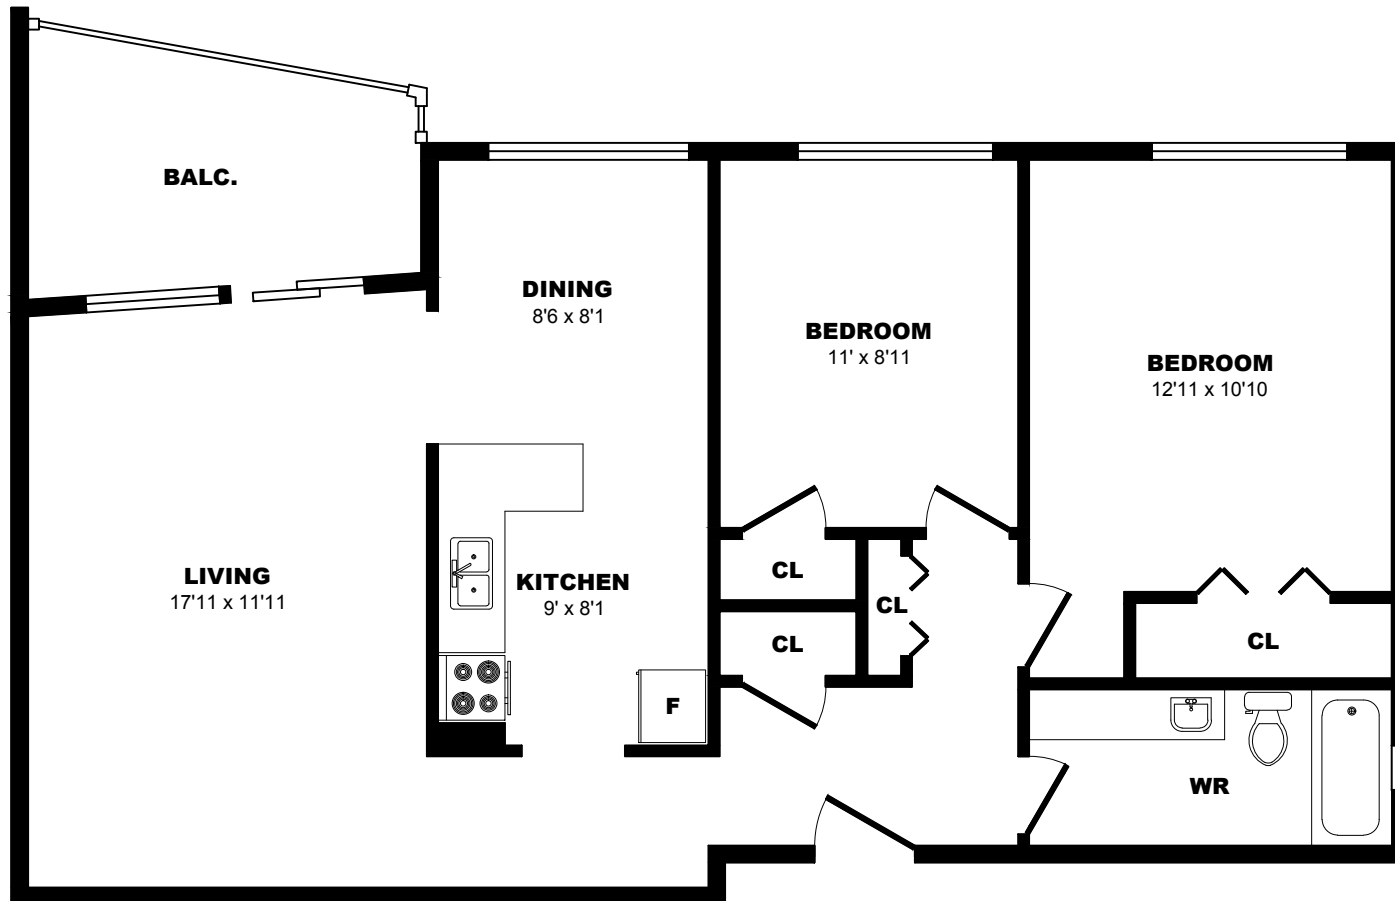

640 Guelph Line, Burlington - 2 Bdrm A, 929sf

All dimensions are approximate. Sizes and specifications are subject to change without notice E. & O. E.
All illustrations are artist's concept. Actual usable floor space may vary slightly from stated floor area.

640 Guelph Line, Burlington - 2 Bdrm B, 958sf

All dimensions are approximate. Sizes and specifications are subject to change without notice E. & O. E.
 All illustrations are artist's concept. Actual usable floor space may vary slightly from stated floor area.

640 Guelph Line, Burlington - 2 Bdrm C, 962sf

All dimensions are approximate. Sizes and specifications are subject to change without notice E. & O. E.
All illustrations are artist's concept. Actual usable floor space may vary slightly from stated floor area.

640 Guelph Line, Burlington - 2 Bdrm C, 914sf

All dimensions are approximate. Sizes and specifications are subject to change without notice E. & O. E.
All illustrations are artist's concept. Actual usable floor space may vary slightly from stated floor area.