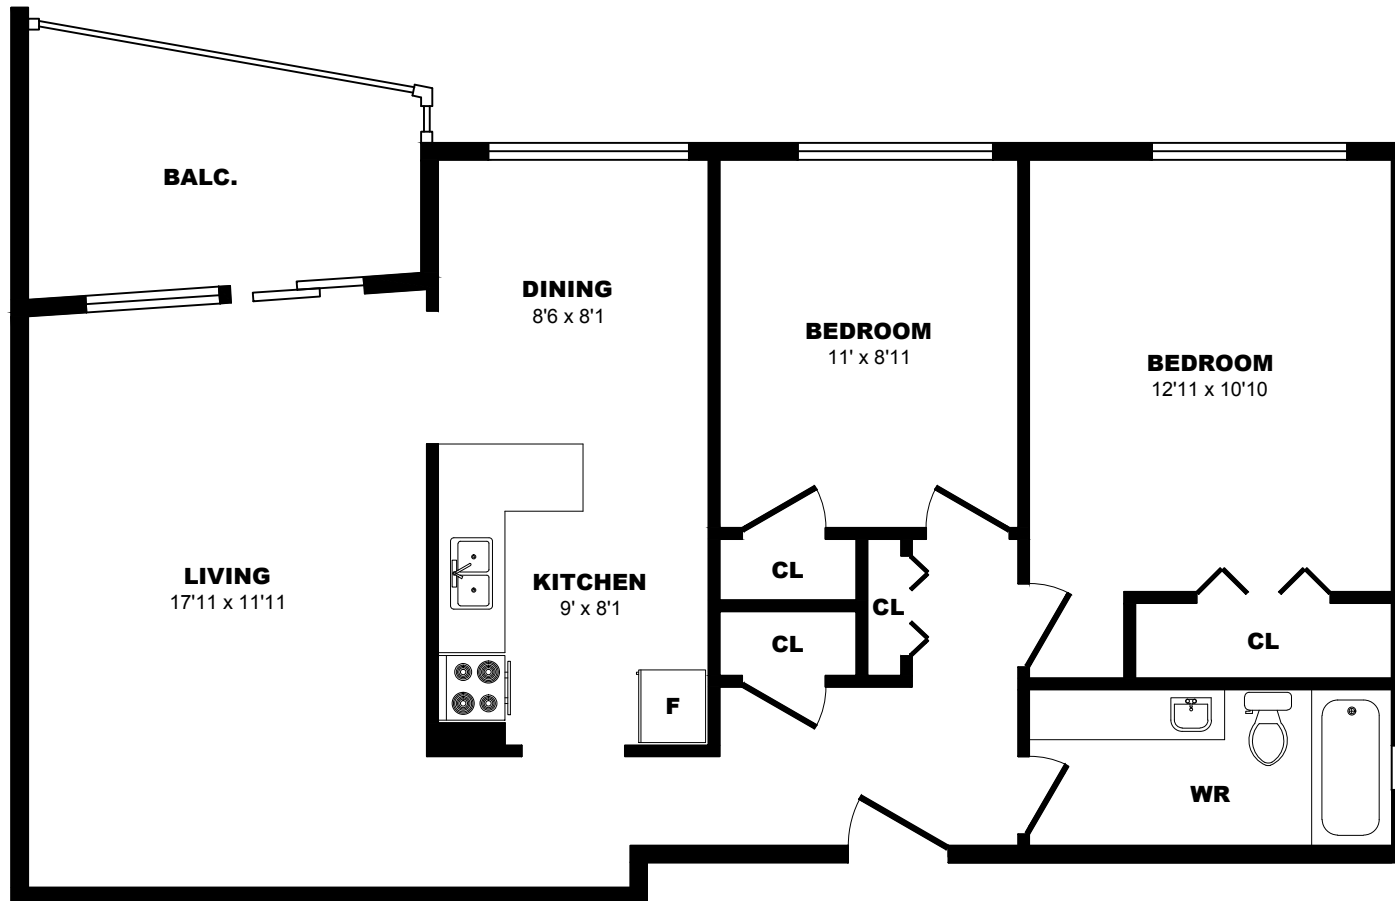

640 Guelph Line, Burlington - 2 Bdrm A, 929sf

All dimensions are approximate. Sizes and specifications are subject to change without notice E. & O. E.
All illustrations are artist's concept. Actual usable floor space may vary slightly from stated floor area.

640 Guelph Line, Burlington - 2 Bdrm B, 958sf

All dimensions are approximate. Sizes and specifications are subject to change without notice E. & O. E.
 All illustrations are artist's concept. Actual usable floor space may vary slightly from stated floor area.

640 Guelph Line, Burlington - 2 Bdrm C, 962sf

All dimensions are approximate. Sizes and specifications are subject to change without notice E. & O. E.
All illustrations are artist's concept. Actual usable floor space may vary slightly from stated floor area.

640 Guelph Line, Burlington - 2 Bdrm C, 914sf

All dimensions are approximate. Sizes and specifications are subject to change without notice E. & O. E.
All illustrations are artist's concept. Actual usable floor space may vary slightly from stated floor area.