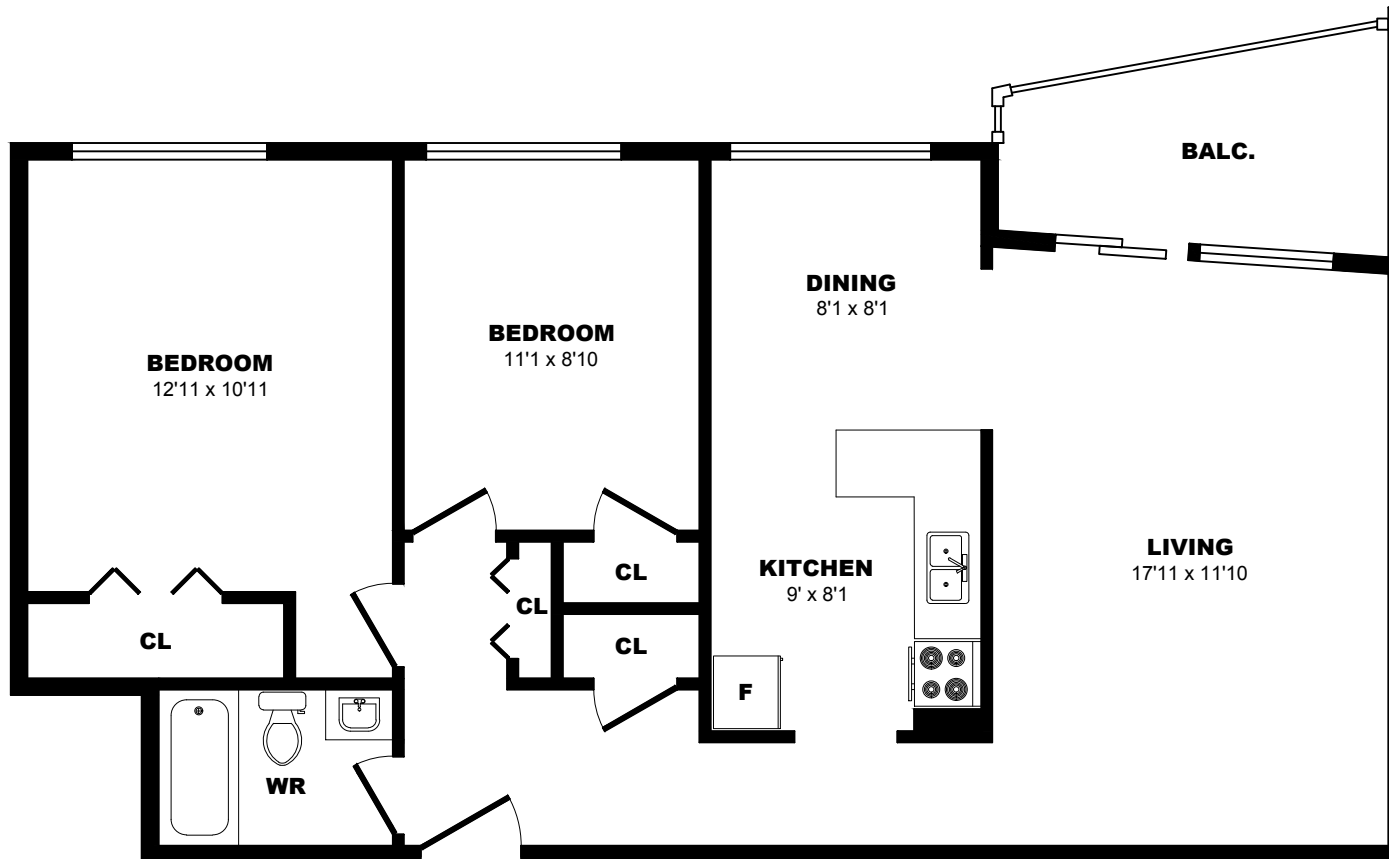

640 Guelph Line, Burlington - 2 Bdrm A, 929sf

All dimensions are approximate. Sizes and specifications are subject to change without notice E. & O. E.
All illustrations are artist's concept. Actual usable floor space may vary slightly from stated floor area.

640 Guelph Line, Burlington - 2 Bdrm B, 958sf

All dimensions are approximate. Sizes and specifications are subject to change without notice E. & O. E.
 All illustrations are artist's concept. Actual usable floor space may vary slightly from stated floor area.

640 Guelph Line, Burlington - 2 Bdrm C, 962sf

All dimensions are approximate. Sizes and specifications are subject to change without notice E. & O. E.
All illustrations are artist's concept. Actual usable floor space may vary slightly from stated floor area.

640 Guelph Line, Burlington - 2 Bdrm C, 914sf

All dimensions are approximate. Sizes and specifications are subject to change without notice E. & O. E.
All illustrations are artist's concept. Actual usable floor space may vary slightly from stated floor area.