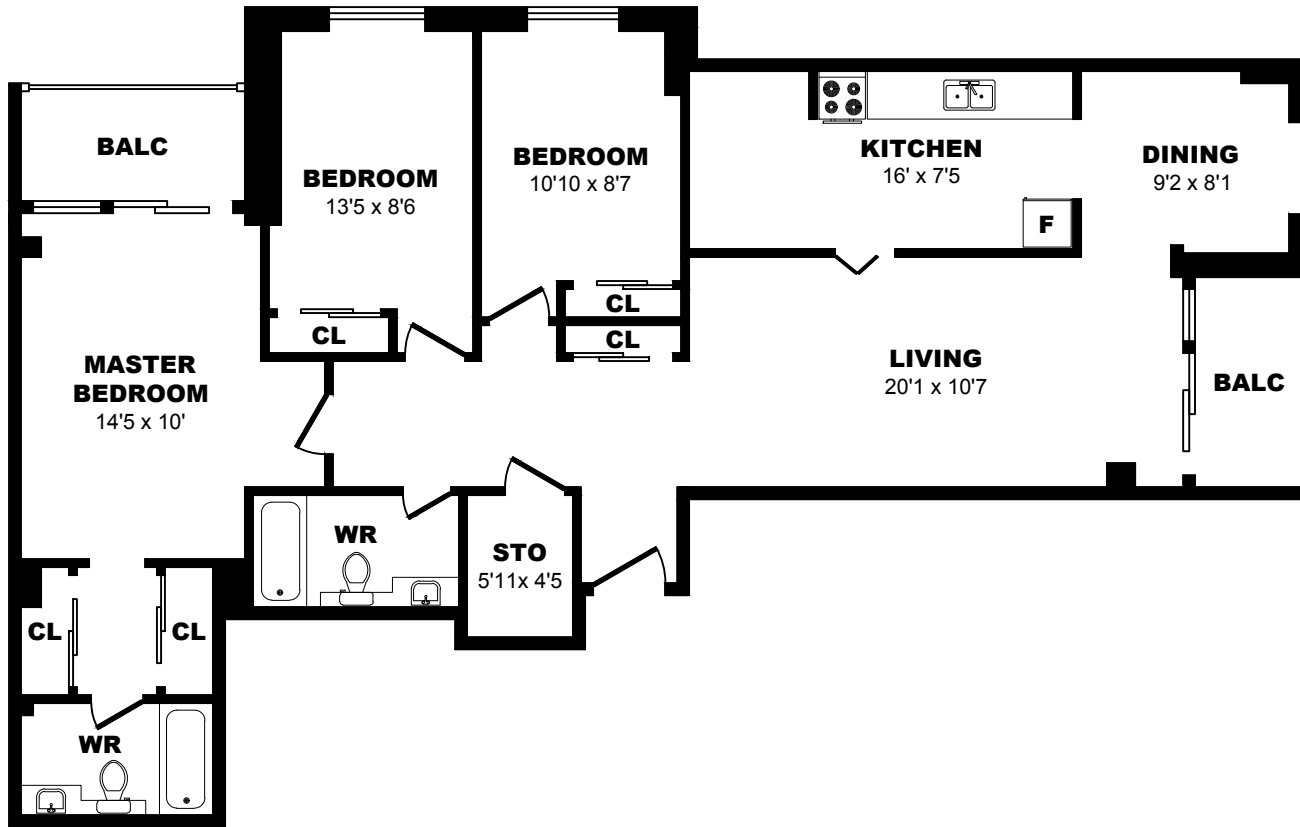

30 Livonia Place, Toronto - 3 Bdrm A, 1012sf

All dimensions are approximate. Sizes and specifications are subject to change without notice E. & O. E.
 All illustrations are artist's concept. Actual usable floor space may vary slightly from stated floor area.

30 Livonia Place, Toronto - 3 Bdrm B, 1077sf

All dimensions are approximate. Sizes and specifications are subject to change without notice E. & O. E.
 All illustrations are artist's concept. Actual usable floor space may vary slightly from stated floor area.