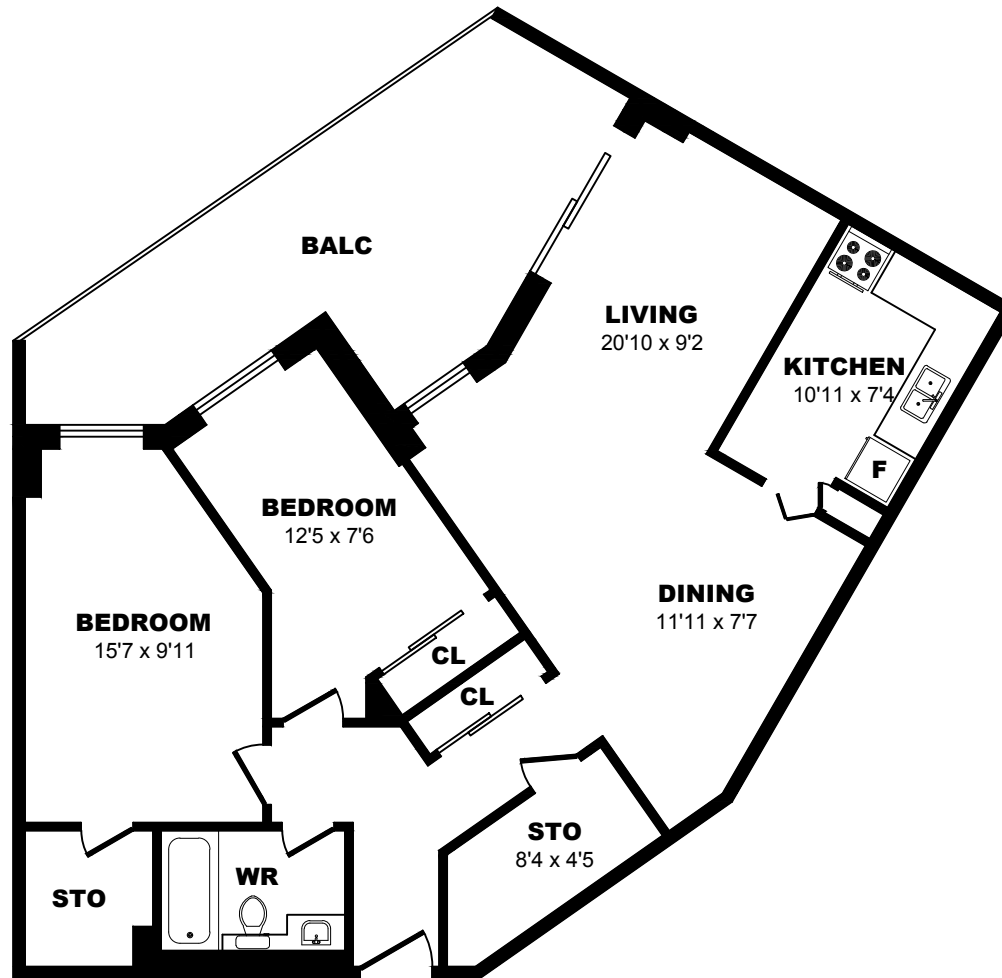

30 Livonia Place, Toronto - 2 Bdrm A, 870sf

All dimensions are approximate. Sizes and specifications are subject to change without notice E. & O. E. All illustrations are artist's concept. Actual usable floor space may vary slightly from stated floor area.

30 Livonia Place, Toronto - 2 Bdrm B, 835sf

All dimensions are approximate. Sizes and specifications are subject to change without notice E. & O. E. All illustrations are artist's concept. Actual usable floor space may vary slightly from stated floor area.

30 Livonia Place, Toronto - 2 Bdrm C, 860sf

All dimensions are approximate. Sizes and specifications are subject to change without notice E. & O. E. All illustrations are artist's concept. Actual usable floor space may vary slightly from stated floor area.

30 Livonia Place, Toronto - 2 Bdrm D, 880sf

All dimensions are approximate. Sizes and specifications are subject to change without notice E. & O. E. All illustrations are artist's concept. Actual usable floor space may vary slightly from stated floor area.