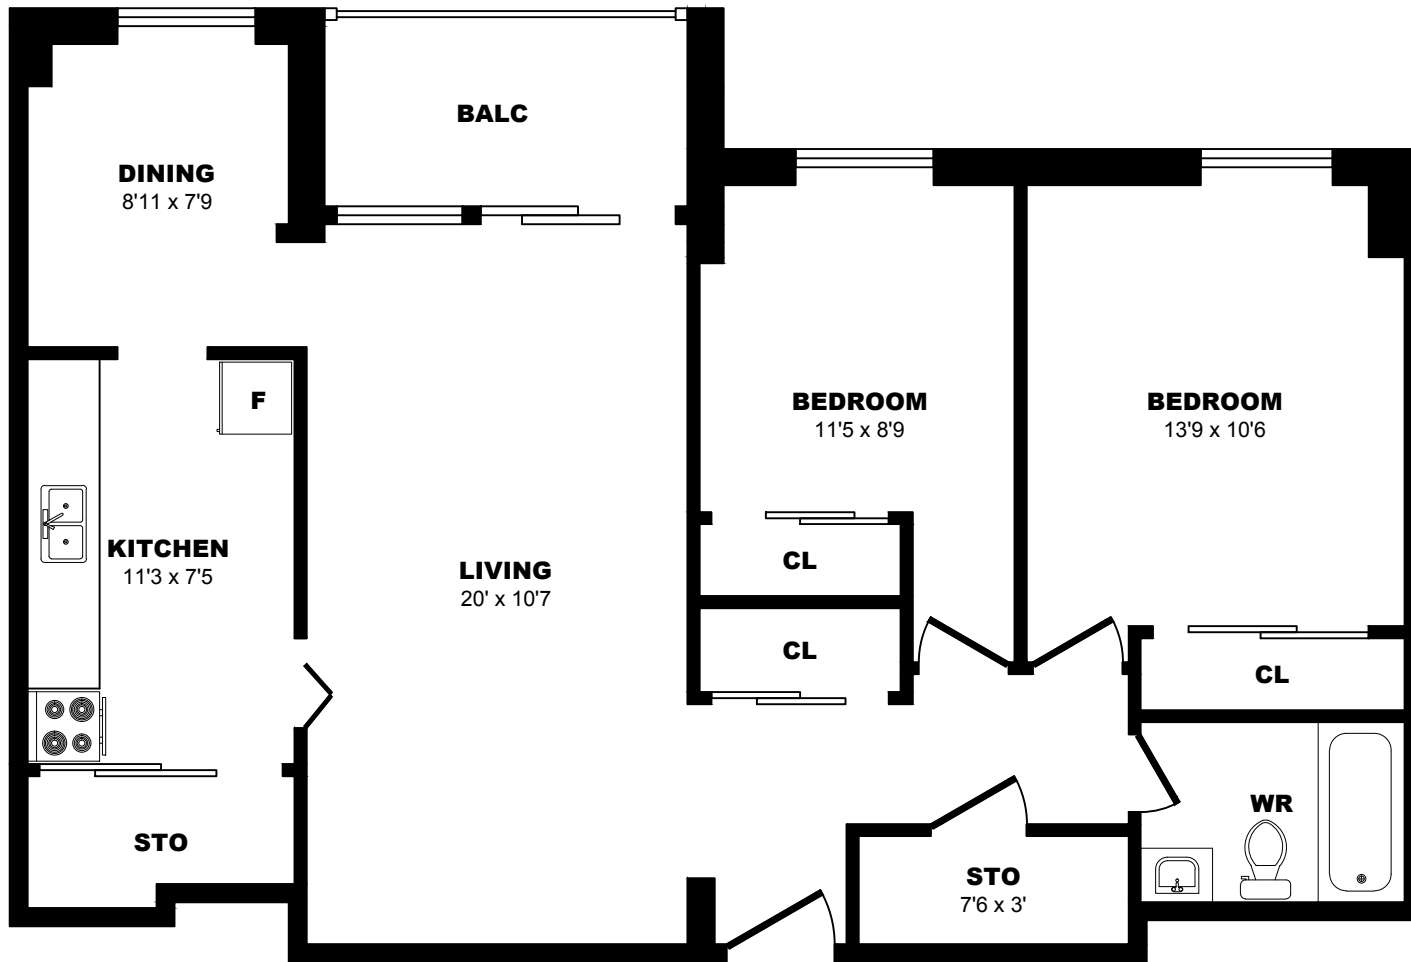

30 Livonia Place, Toronto - 2 Bdrm A, 870sf

All dimensions are approximate. Sizes and specifications are subject to change without notice E. & O. E. All illustrations are artist's concept. Actual usable floor space may vary slightly from stated floor area.

30 Livonia Place, Toronto - 2 Bdrm B, 835sf

All dimensions are approximate. Sizes and specifications are subject to change without notice E. & O. E. All illustrations are artist's concept. Actual usable floor space may vary slightly from stated floor area.

30 Livonia Place, Toronto - 2 Bdrm C, 860sf

All dimensions are approximate. Sizes and specifications are subject to change without notice E. & O. E. All illustrations are artist's concept. Actual usable floor space may vary slightly from stated floor area.

30 Livonia Place, Toronto - 2 Bdrm D, 880sf

All dimensions are approximate. Sizes and specifications are subject to change without notice E. & O. E. All illustrations are artist's concept. Actual usable floor space may vary slightly from stated floor area.