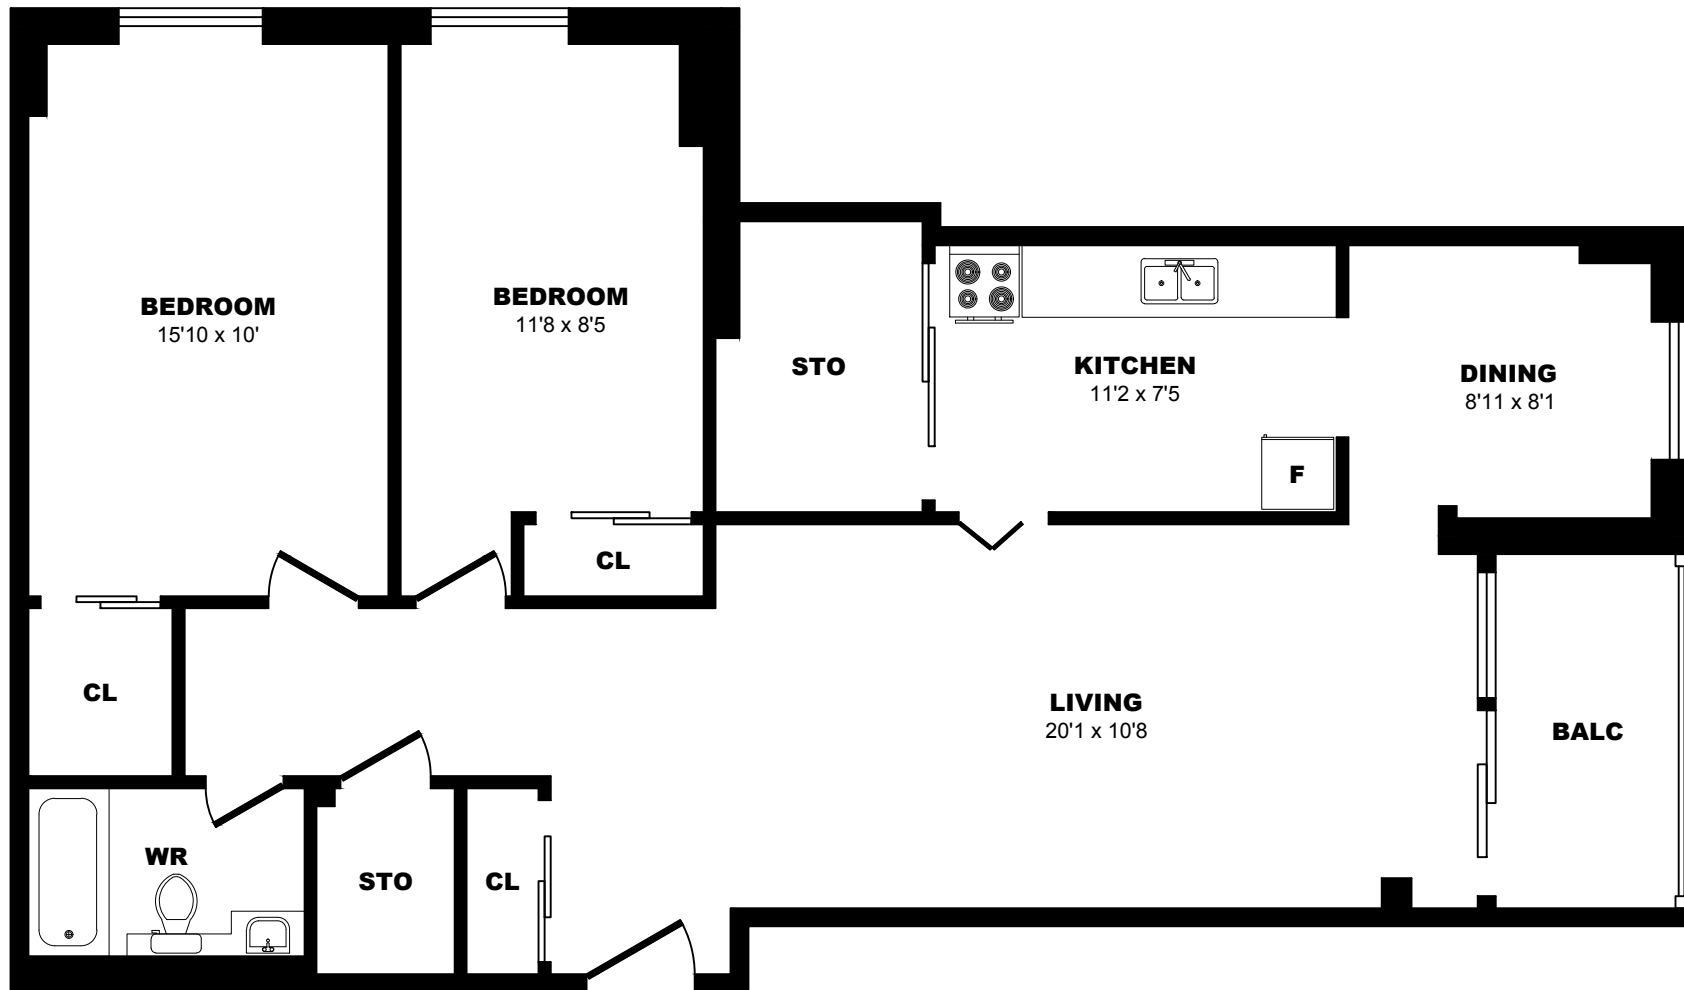

30 Livonia Place, Toronto - 2 Bdrm A, 870sf

All dimensions are approximate. Sizes and specifications are subject to change without notice E. & O. E. All illustrations are artist's concept. Actual usable floor space may vary slightly from stated floor area.

30 Livonia Place, Toronto - 2 Bdrm B, 835sf

All dimensions are approximate. Sizes and specifications are subject to change without notice E. & O. E. All illustrations are artist's concept. Actual usable floor space may vary slightly from stated floor area.

30 Livonia Place, Toronto - 2 Bdrm C, 860sf

All dimensions are approximate. Sizes and specifications are subject to change without notice E. & O. E. All illustrations are artist's concept. Actual usable floor space may vary slightly from stated floor area.

30 Livonia Place, Toronto - 2 Bdrm D, 880sf

All dimensions are approximate. Sizes and specifications are subject to change without notice E. & O. E. All illustrations are artist's concept. Actual usable floor space may vary slightly from stated floor area.