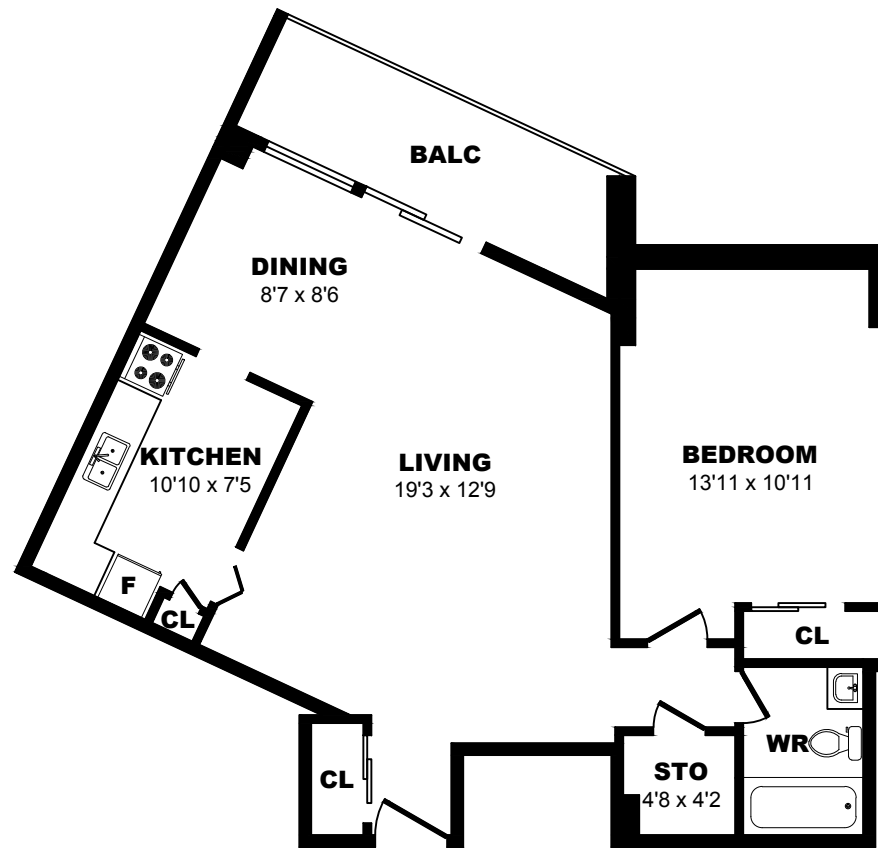

## 30 Livonia Place, Toronto - A Bdrm A, 650sf

All dimensions are approximate. Sizes and specifications are subject to change without notice E. & O. E. All illustrations are artist's concept. Actual usable floor space may vary slightly from stated floor area.

## 30 Livonia Place, Toronto - 1 Bdrm B, 665sf

All dimensions are approximate. Sizes and specifications are subject to change without notice E. & O. E.  
All illustrations are artist's concept. Actual usable floor space may vary slightly from stated floor area.