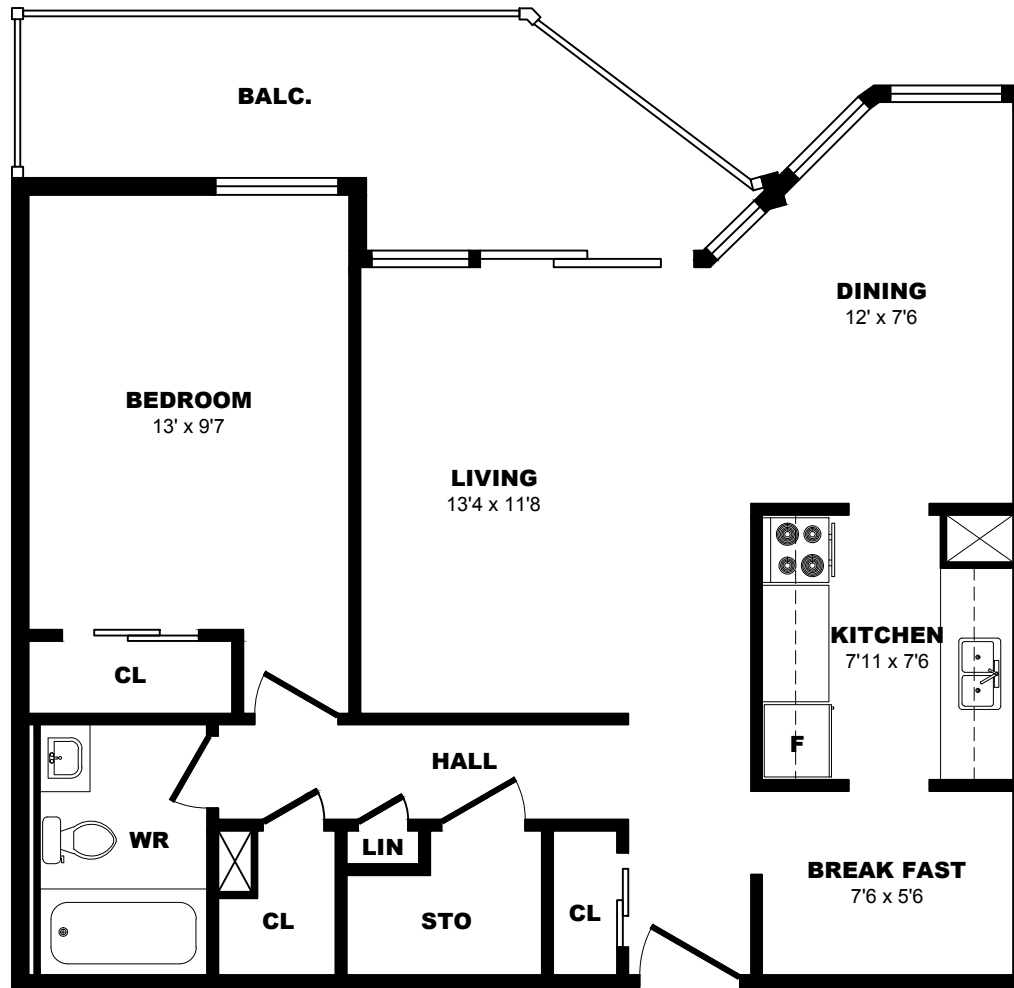

505 Locust St, Burlington - 1 Bdrm A, 525sf

All dimensions are approximate. Sizes and specifications are subject to change without notice E. & O. E. All illustrations are artist's concept. Actual usable floor space may vary slightly from stated floor area.

505 Locust St, Burlington - 1 Bdrm B, 675sf

All dimensions are approximate. Sizes and specifications are subject to change without notice E. & O. E. All illustrations are artist's concept. Actual usable floor space may vary slightly from stated floor area.