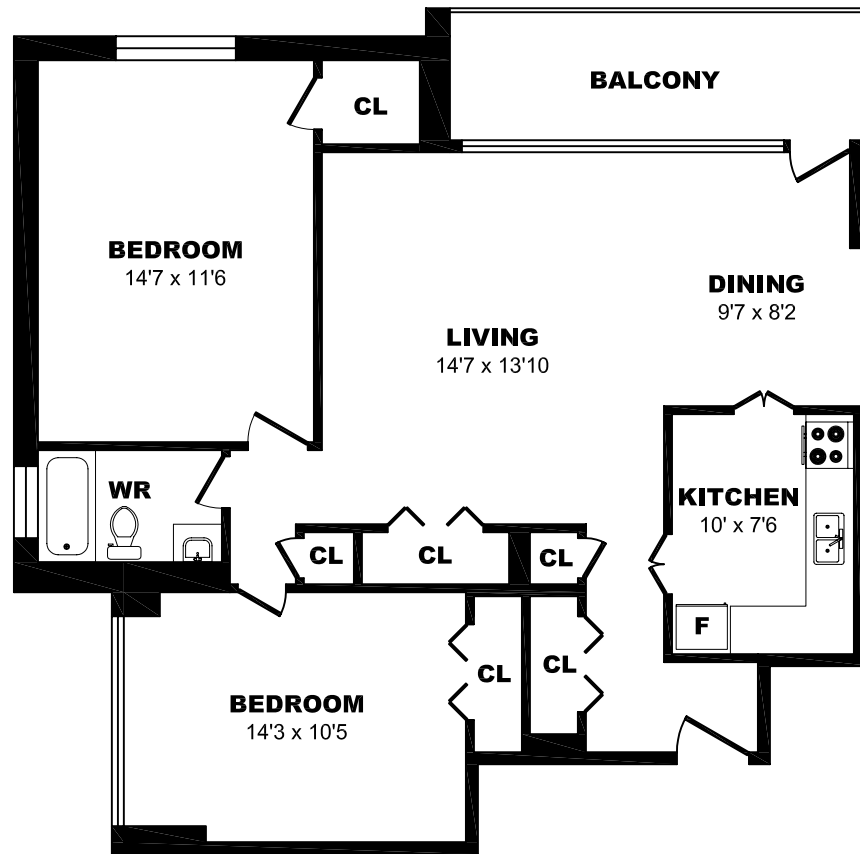

33 Eastmount Ave, Toronto – 2 Bdrm A, 965sf

All dimensions are approximate. Sizes and specifications are subject to change without notice E. & O. E.
 All illustrations are artist's concept. Actual usable floor space may vary slightly from stated floor area.

33 Eastmount Ave, Toronto – 2 Bdrm B, 945sf

All dimensions are approximate. Sizes and specifications are subject to change without notice E. & O. E.
All illustrations are artist's concept. Actual usable floor space may vary slightly from stated floor area.

33 Eastmount Ave, Toronto – 2 Bdrm C, 945sf

All dimensions are approximate. Sizes and specifications are subject to change without notice E. & O. E.
 All illustrations are artist's concept. Actual usable floor space may vary slightly from stated floor area.