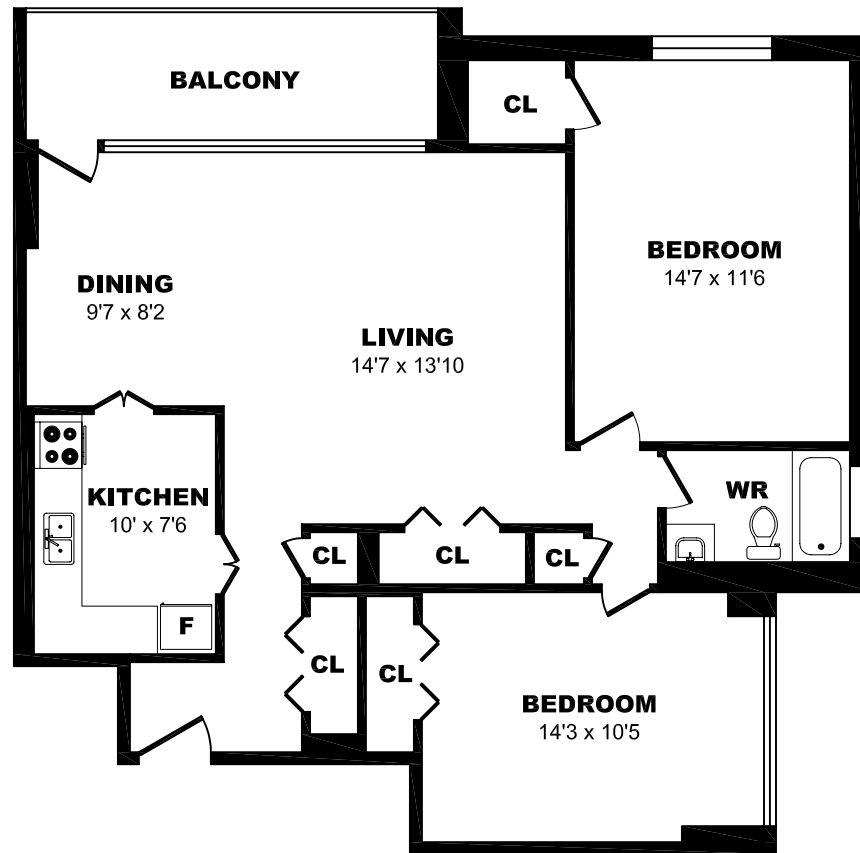

33 Eastmount Ave, Toronto – 2 Bdrm A, 965sf

All dimensions are approximate. Sizes and specifications are subject to change without notice E. & O. E.
 All illustrations are artist's concept. Actual usable floor space may vary slightly from stated floor area.

33 Eastmount Ave, Toronto – 2 Bdrm B, 945sf

All dimensions are approximate. Sizes and specifications are subject to change without notice E. & O. E.
All illustrations are artist's concept. Actual usable floor space may vary slightly from stated floor area.

33 Eastmount Ave, Toronto – 2 Bdrm C, 945sf

All dimensions are approximate. Sizes and specifications are subject to change without notice E. & O. E.
 All illustrations are artist's concept. Actual usable floor space may vary slightly from stated floor area.