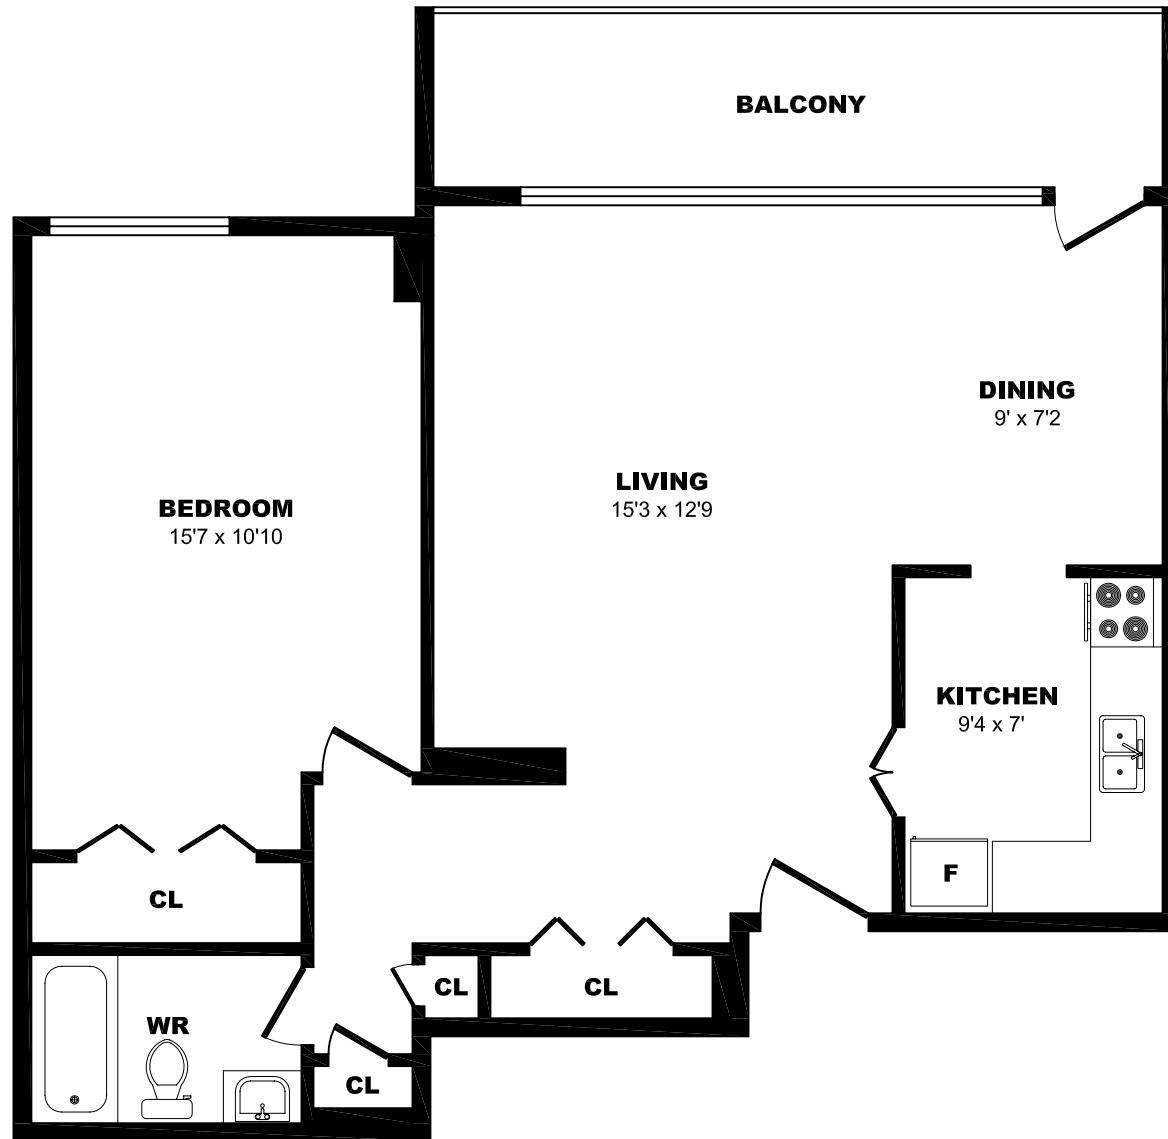

33 Eastmount Ave, Toronto – 1 Bdrm A, 920sf

All dimensions are approximate. Sizes and specifications are subject to change without notice E. & O. E.
All illustrations are artist's concept. Actual usable floor space may vary slightly from stated floor area.

33 Eastmount Ave, Toronto – 1 Bdrm B, 750sf

All dimensions are approximate. Sizes and specifications are subject to change without notice E. & O. E.
All illustrations are artist's concept. Actual usable floor space may vary slightly from stated floor area.

33 Eastmount Ave, Toronto – 1 Bdrm C, 695sf

All dimensions are approximate. Sizes and specifications are subject to change without notice E. & O. E.
All illustrations are artist's concept. Actual usable floor space may vary slightly from stated floor area.

33 Eastmount Ave, Toronto – 1 Bdrm D, 745sf

All dimensions are approximate. Sizes and specifications are subject to change without notice E. & O. E.
All illustrations are artist's concept. Actual usable floor space may vary slightly from stated floor area.