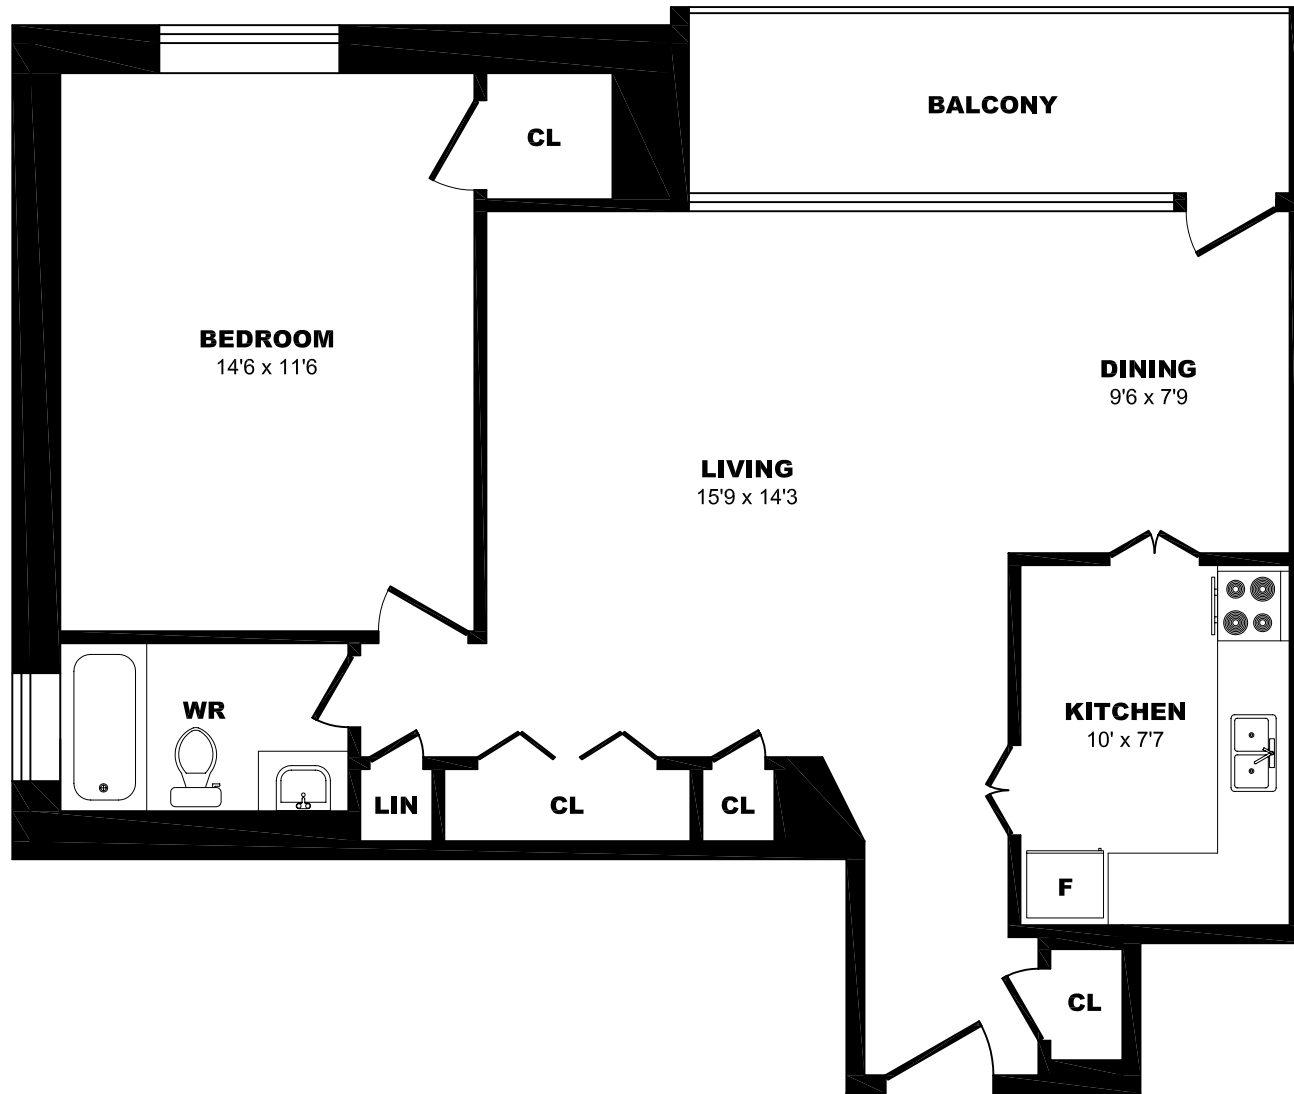

33 Eastmount Ave, Toronto – 1 Bdrm A, 920sf

All dimensions are approximate. Sizes and specifications are subject to change without notice E. & O. E.
All illustrations are artist's concept. Actual usable floor space may vary slightly from stated floor area.

33 Eastmount Ave, Toronto – 1 Bdrm B, 750sf

All dimensions are approximate. Sizes and specifications are subject to change without notice E. & O. E.
All illustrations are artist's concept. Actual usable floor space may vary slightly from stated floor area.

33 Eastmount Ave, Toronto – 1 Bdrm C, 695sf

All dimensions are approximate. Sizes and specifications are subject to change without notice E. & O. E.
All illustrations are artist's concept. Actual usable floor space may vary slightly from stated floor area.

33 Eastmount Ave, Toronto – 1 Bdrm D, 745sf

All dimensions are approximate. Sizes and specifications are subject to change without notice E. & O. E.
All illustrations are artist's concept. Actual usable floor space may vary slightly from stated floor area.