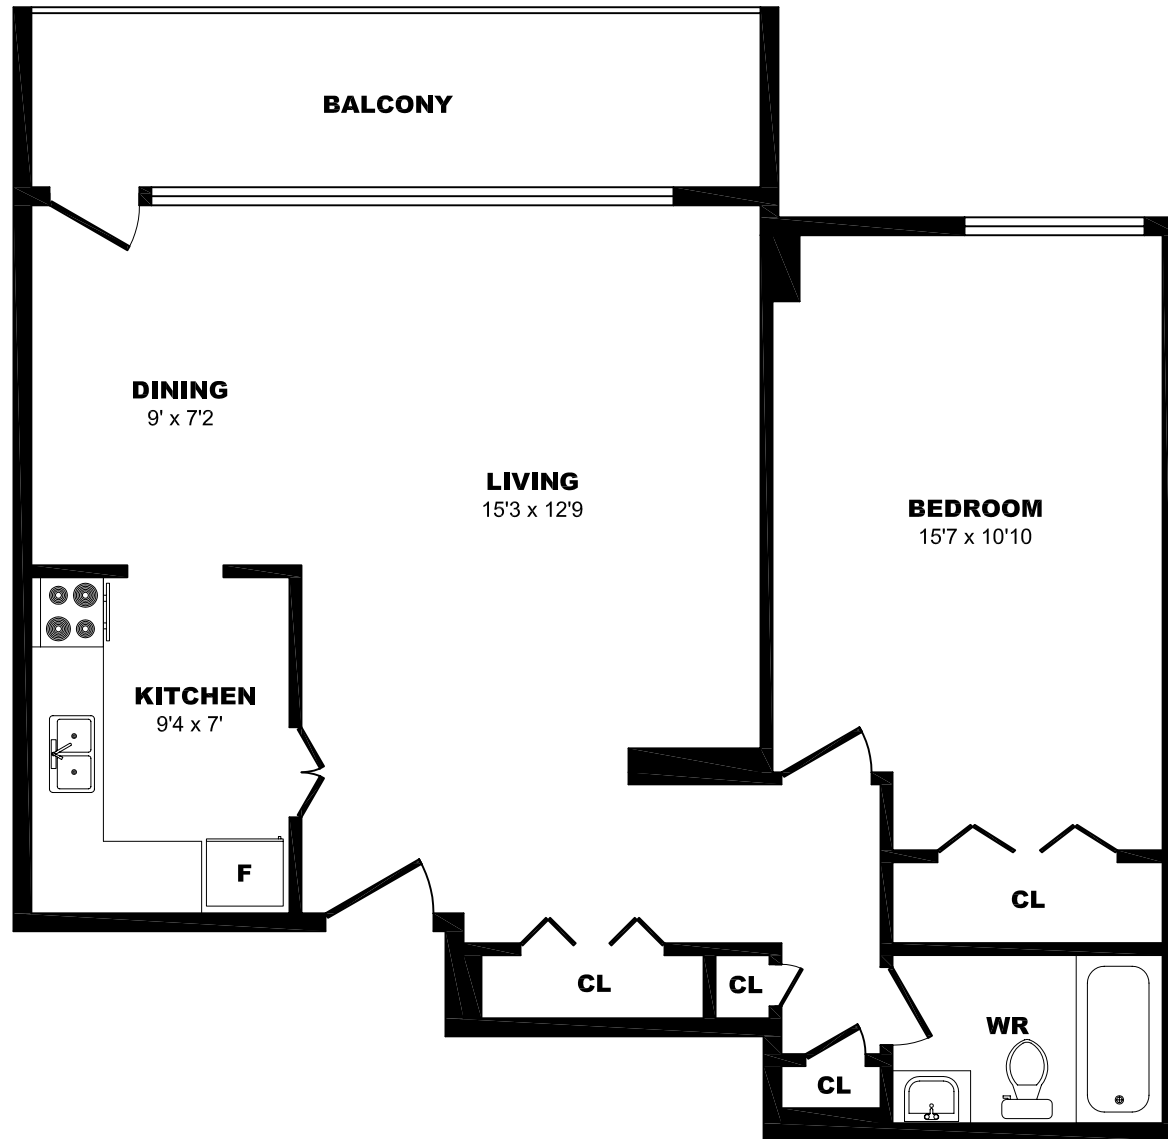

33 Eastmount Ave, Toronto – 1 Bdrm F, 745sf

All dimensions are approximate. Sizes and specifications are subject to change without notice E. & O. E.
 All illustrations are artist's concept. Actual usable floor space may vary slightly from stated floor area.

33 Eastmount Ave, Toronto – 1 Bdrm G, 480sf

All dimensions are approximate. Sizes and specifications are subject to change without notice E. & O. E.
All illustrations are artist's concept. Actual usable floor space may vary slightly from stated floor area.