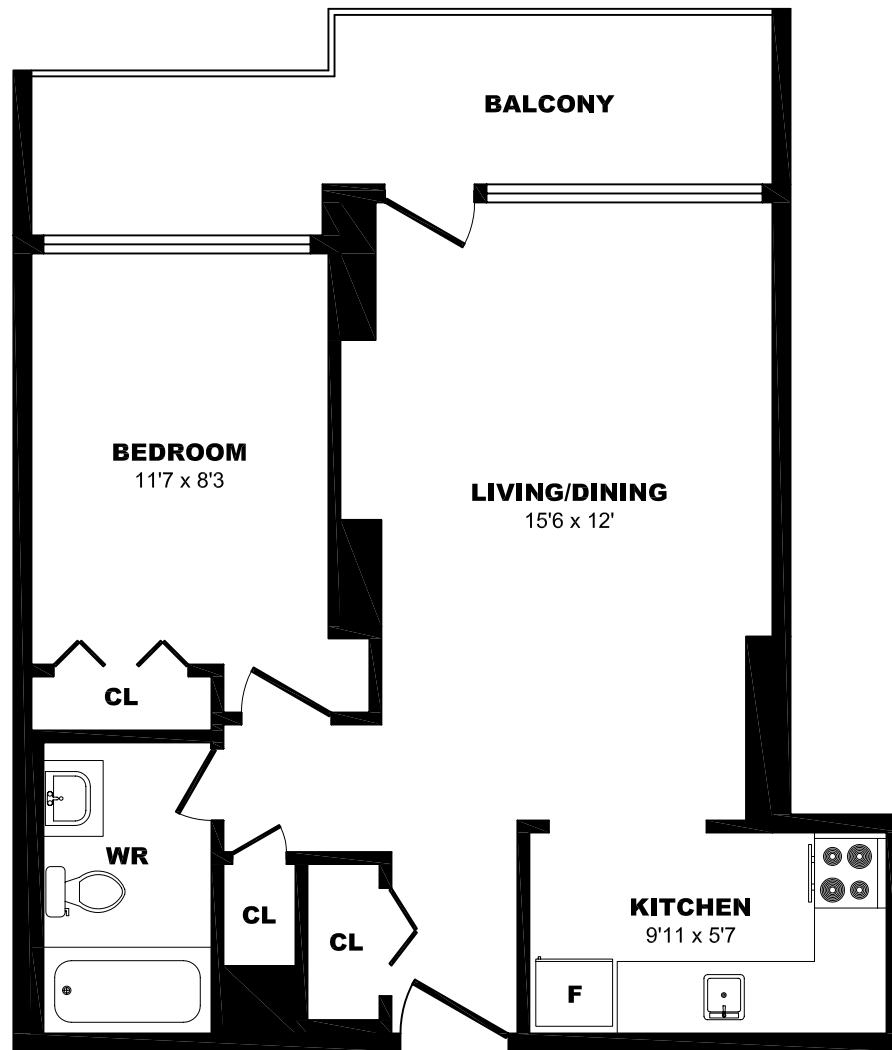

33 Eastmount Ave, Toronto – 1 Bdrm A, 920sf

All dimensions are approximate. Sizes and specifications are subject to change without notice E. & O. E.
All illustrations are artist's concept. Actual usable floor space may vary slightly from stated floor area.

33 Eastmount Ave, Toronto – 1 Bdrm B, 750sf

All dimensions are approximate. Sizes and specifications are subject to change without notice E. & O. E.
All illustrations are artist's concept. Actual usable floor space may vary slightly from stated floor area.

33 Eastmount Ave, Toronto – 1 Bdrm C, 695sf

All dimensions are approximate. Sizes and specifications are subject to change without notice E. & O. E.
All illustrations are artist's concept. Actual usable floor space may vary slightly from stated floor area.

33 Eastmount Ave, Toronto – 1 Bdrm D, 745sf

All dimensions are approximate. Sizes and specifications are subject to change without notice E. & O. E.
All illustrations are artist's concept. Actual usable floor space may vary slightly from stated floor area.