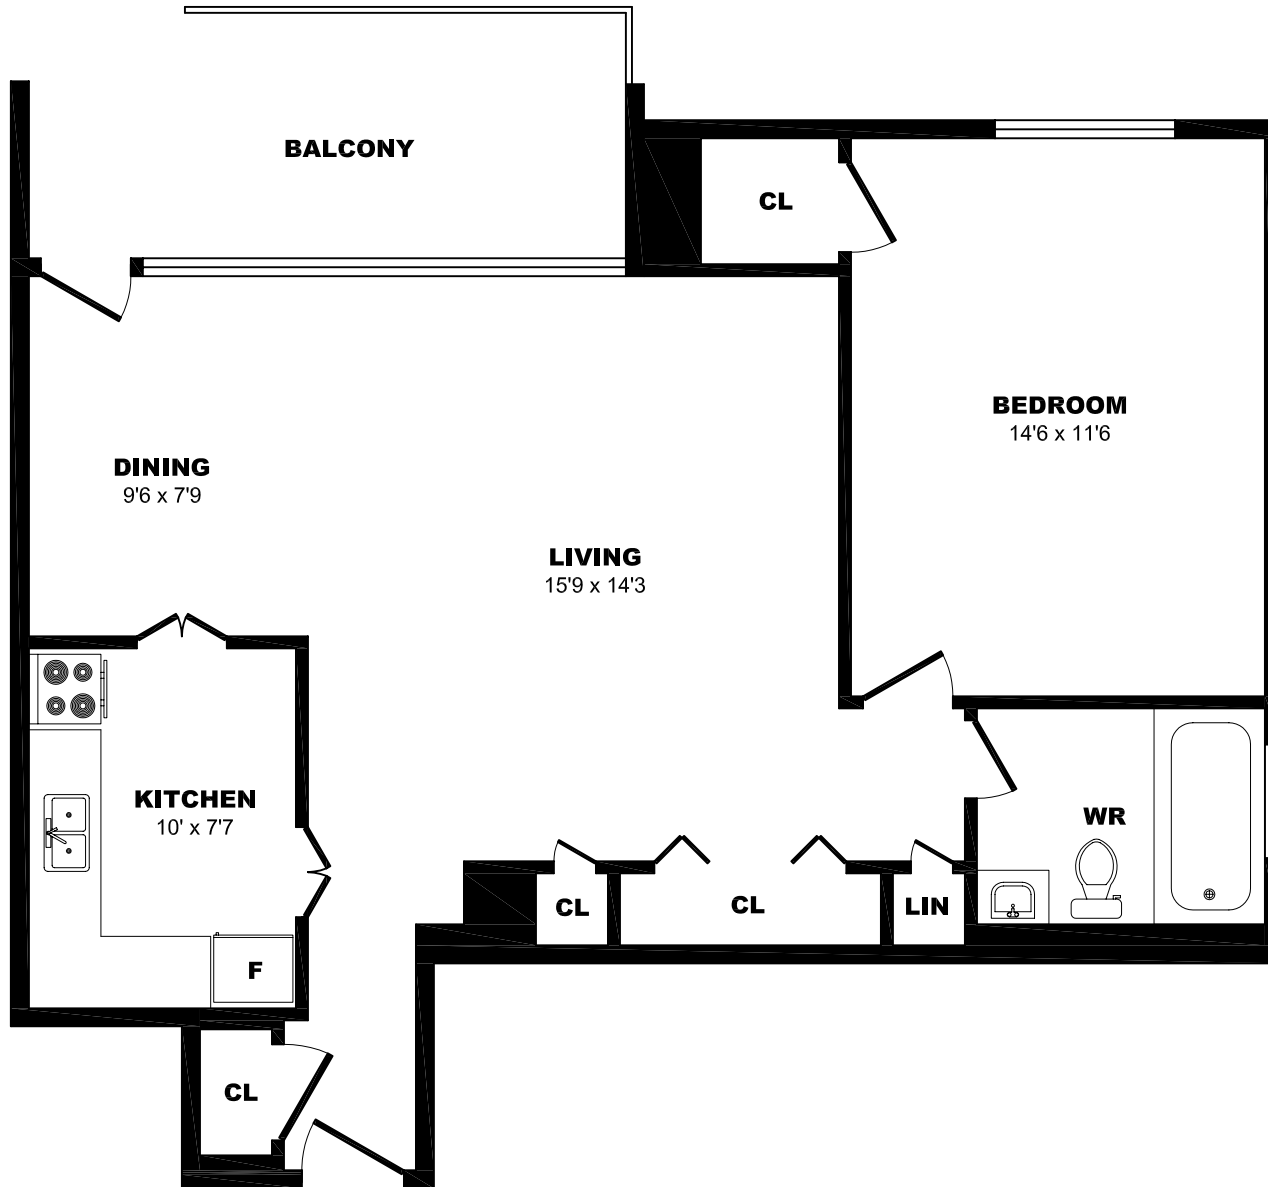

33 Eastmount Ave, Toronto – 1 Bdrm A, 920sf

All dimensions are approximate. Sizes and specifications are subject to change without notice E. & O. E.
All illustrations are artist's concept. Actual usable floor space may vary slightly from stated floor area.

33 Eastmount Ave, Toronto – 1 Bdrm B, 750sf

All dimensions are approximate. Sizes and specifications are subject to change without notice E. & O. E.
All illustrations are artist's concept. Actual usable floor space may vary slightly from stated floor area.

33 Eastmount Ave, Toronto – 1 Bdrm C, 695sf

All dimensions are approximate. Sizes and specifications are subject to change without notice E. & O. E.
All illustrations are artist's concept. Actual usable floor space may vary slightly from stated floor area.

33 Eastmount Ave, Toronto – 1 Bdrm D, 745sf

All dimensions are approximate. Sizes and specifications are subject to change without notice E. & O. E.
All illustrations are artist's concept. Actual usable floor space may vary slightly from stated floor area.