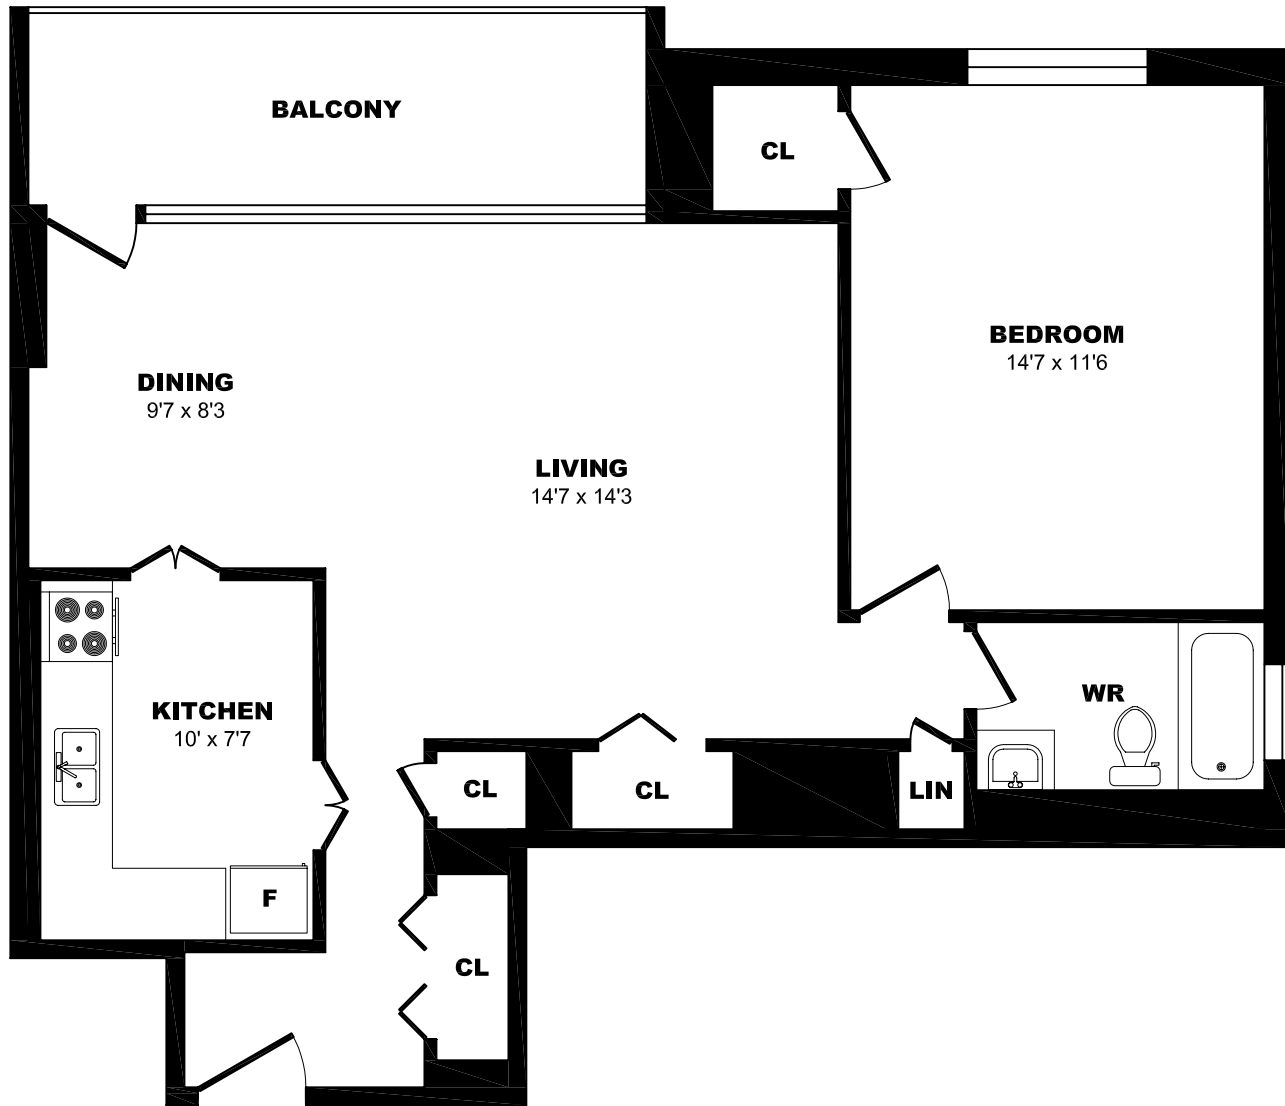

33 Eastmount Ave, Toronto – 1 Bdrm G, 480sf

All dimensions are approximate. Sizes and specifications are subject to change without notice E. & O. E.
All illustrations are artist's concept. Actual usable floor space may vary slightly from stated floor area.

33 Eastmount Ave, Toronto – 1 Bdrm H, 695sf

All dimensions are approximate. Sizes and specifications are subject to change without notice E. & O. E.
All illustrations are artist's concept. Actual usable floor space may vary slightly from stated floor area.