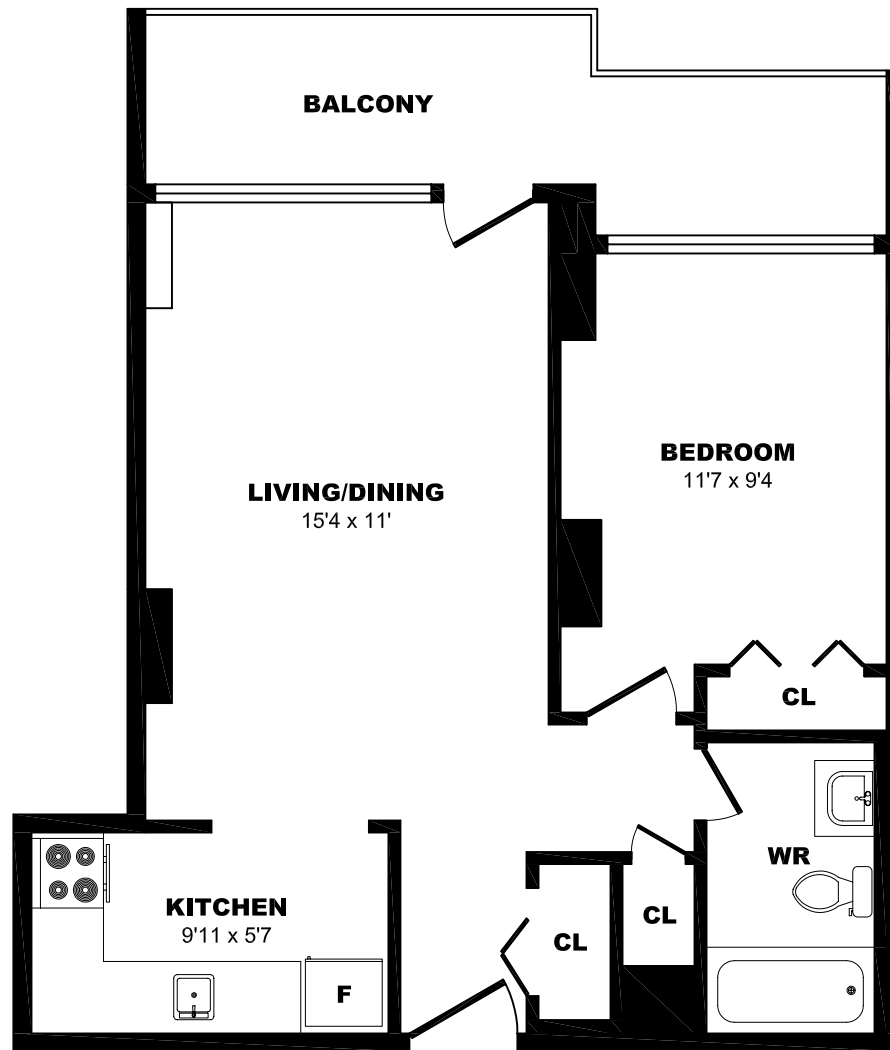

33 Eastmount Ave, Toronto – 1 Bdrm D, 745sf

All dimensions are approximate. Sizes and specifications are subject to change without notice E. & O. E.
All illustrations are artist's concept. Actual usable floor space may vary slightly from stated floor area.

33 Eastmount Ave, Toronto – 1 Bdrm E, 480sf

All dimensions are approximate. Sizes and specifications are subject to change without notice E. & O. E.
All illustrations are artist's concept. Actual usable floor space may vary slightly from stated floor area.

33 Eastmount Ave, Toronto – 1 Bdrm F, 745sf

All dimensions are approximate. Sizes and specifications are subject to change without notice E. & O. E.
 All illustrations are artist's concept. Actual usable floor space may vary slightly from stated floor area.

33 Eastmount Ave, Toronto – 1 Bdrm G, 480sf

All dimensions are approximate. Sizes and specifications are subject to change without notice E. & O. E.
All illustrations are artist's concept. Actual usable floor space may vary slightly from stated floor area.