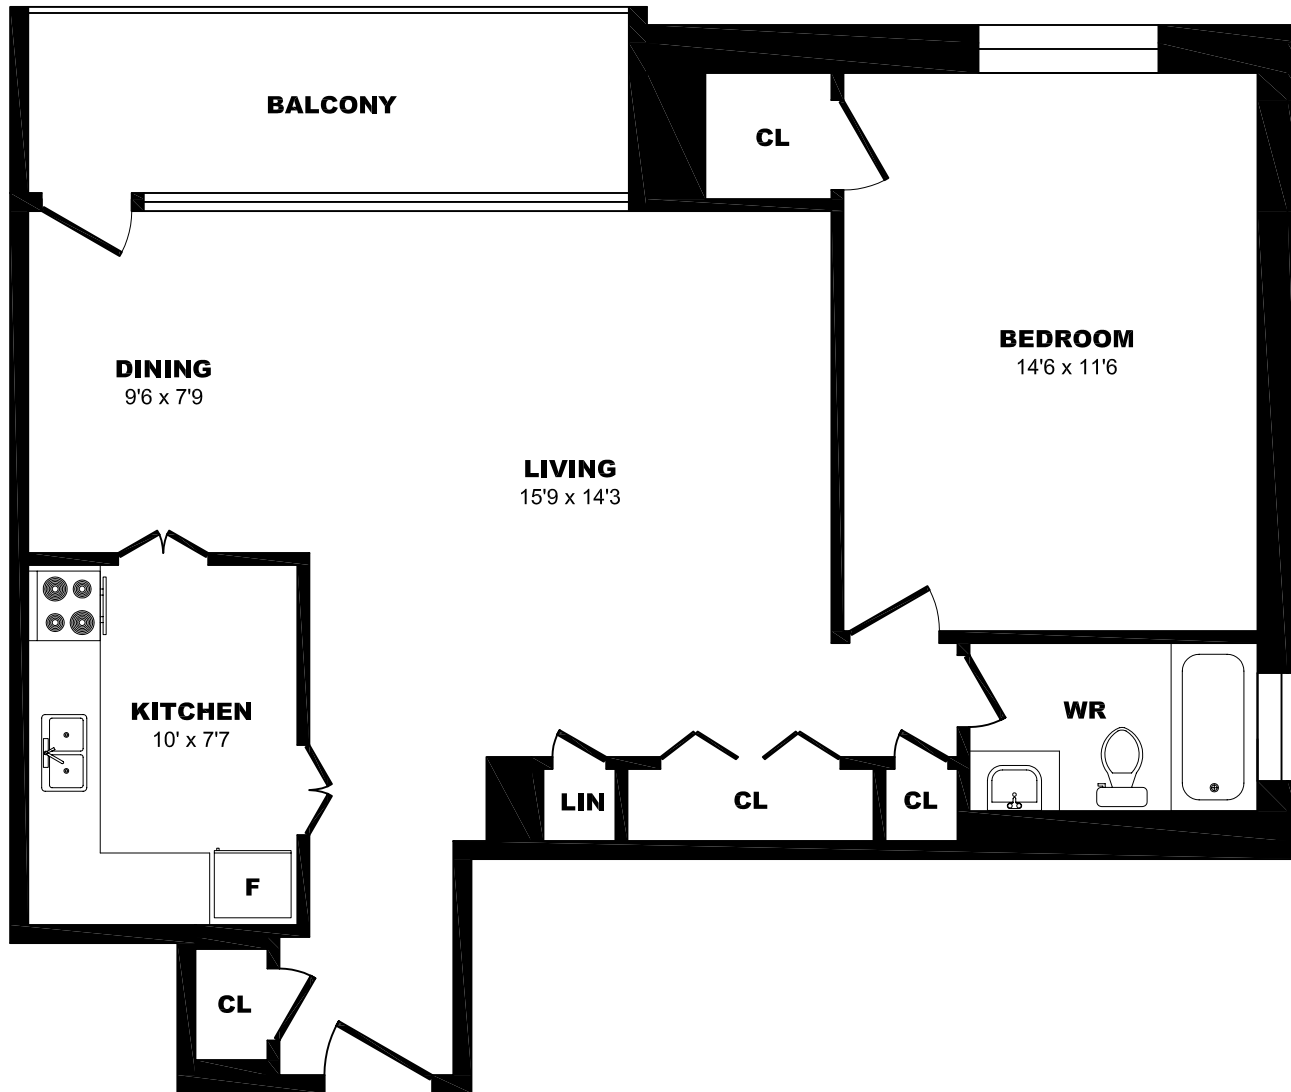

33 Eastmount Ave, Toronto – 1 Bdrm D, 745sf

All dimensions are approximate. Sizes and specifications are subject to change without notice E. & O. E.
All illustrations are artist's concept. Actual usable floor space may vary slightly from stated floor area.

33 Eastmount Ave, Toronto – 1 Bdrm E, 480sf

All dimensions are approximate. Sizes and specifications are subject to change without notice E. & O. E.
All illustrations are artist's concept. Actual usable floor space may vary slightly from stated floor area.