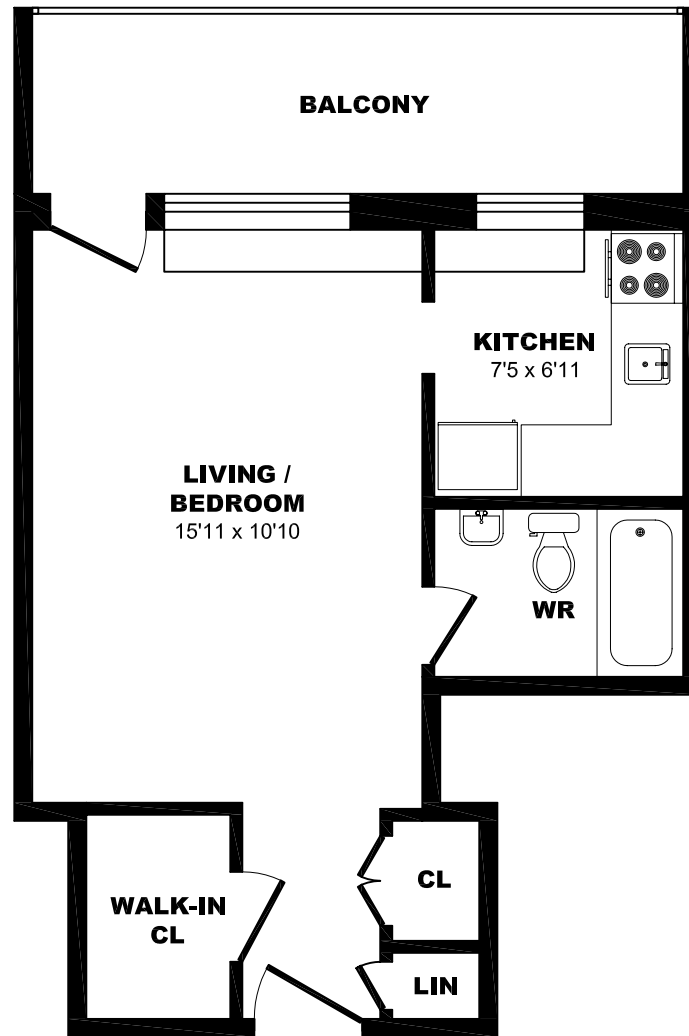

100 Wellesley St, Toronto – Bachelor A, 325sf

All dimensions are approximate. Sizes and specifications are subject to change without notice E. & O. E.
All illustrations are artist's concept. Actual usable floor space may vary slightly from stated floor area.

100 Wellesley St, Toronto – Bachelor B, 325sf

All dimensions are approximate. Sizes and specifications are subject to change without notice E. & O. E.
All illustrations are artist's concept. Actual usable floor space may vary slightly from stated floor area.