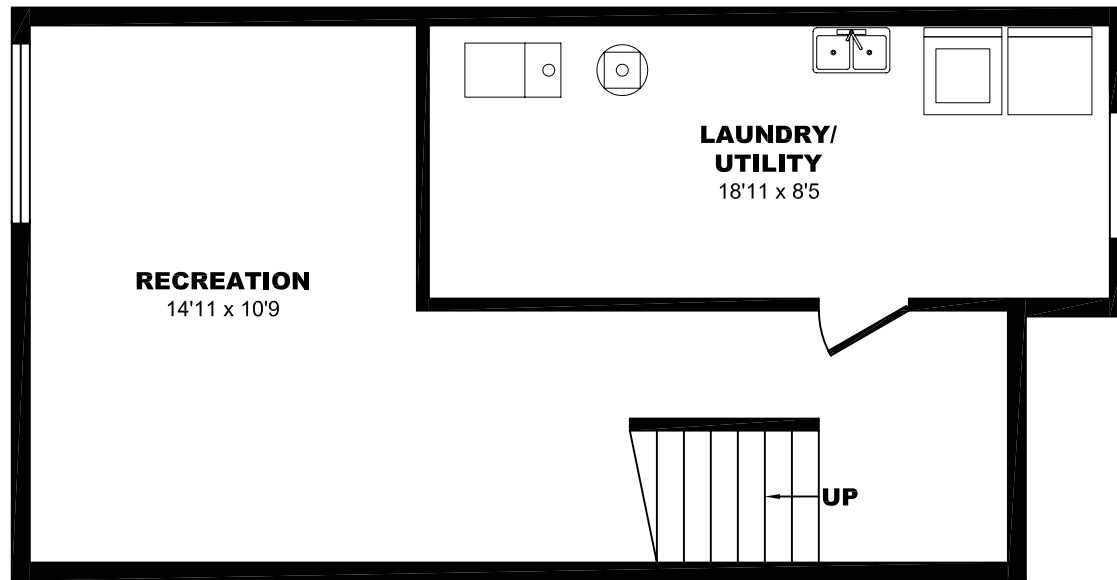

60 Cassandra Blvd, Toronto – 2 Bdrm, 1335sf (1 of 3)

All dimensions are approximate. Sizes and specifications are subject to change without notice E. & O. E.
All illustrations are artist's concept. Actual usable floor space may vary slightly from stated floor area.

60 Cassandra Blvd, Toronto – 2 Bdrm, 1335sf (2 of 3)

All dimensions are approximate. Sizes and specifications are subject to change without notice E. & O. E.
All illustrations are artist's concept. Actual usable floor space may vary slightly from stated floor area.

60 Cassandra Blvd, Toronto – 2 Bdrm, 1335sf (3 of 3)

All dimensions are approximate. Sizes and specifications are subject to change without notice E. & O. E.
All illustrations are artist's concept. Actual usable floor space may vary slightly from stated floor area.

60 Cassandra Blvd, Toronto – 3 Bdrm A, 2015sf (1 of 3)

All dimensions are approximate. Sizes and specifications are subject to change without notice E. & O. E.
All illustrations are artist's concept. Actual usable floor space may vary slightly from stated floor area.