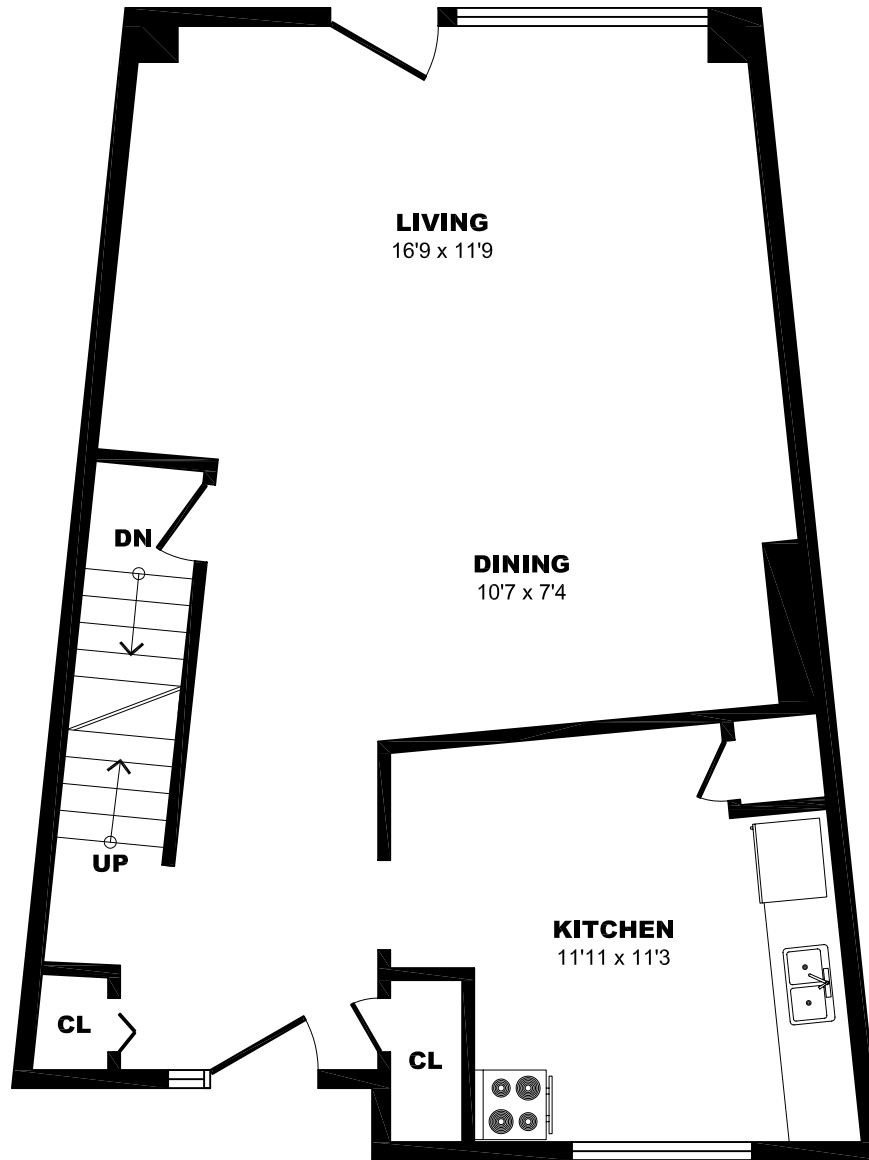

60 Cassandra Blvd, Toronto – 3 Bdrm A, 2015sf (2 of 3)

All dimensions are approximate. Sizes and specifications are subject to change without notice E. & O. E.
All illustrations are artist's concept. Actual usable floor space may vary slightly from stated floor area.

60 Cassandra Blvd, Toronto – 3 Bdrm A, 2015sf (3 of 3)

All dimensions are approximate. Sizes and specifications are subject to change without notice E. & O. E.
All illustrations are artist's concept. Actual usable floor space may vary slightly from stated floor area.

60 Cassandra Blvd, Toronto – 3 Bdrm B, 1675sf (1 of 3)

All dimensions are approximate. Sizes and specifications are subject to change without notice E. & O. E.
All illustrations are artist's concept. Actual usable floor space may vary slightly from stated floor area.

60 Cassandra Blvd, Toronto – 3 Bdrm B, 1675sf (2 of 3)

All dimensions are approximate. Sizes and specifications are subject to change without notice E. & O. E.
All illustrations are artist's concept. Actual usable floor space may vary slightly from stated floor area.