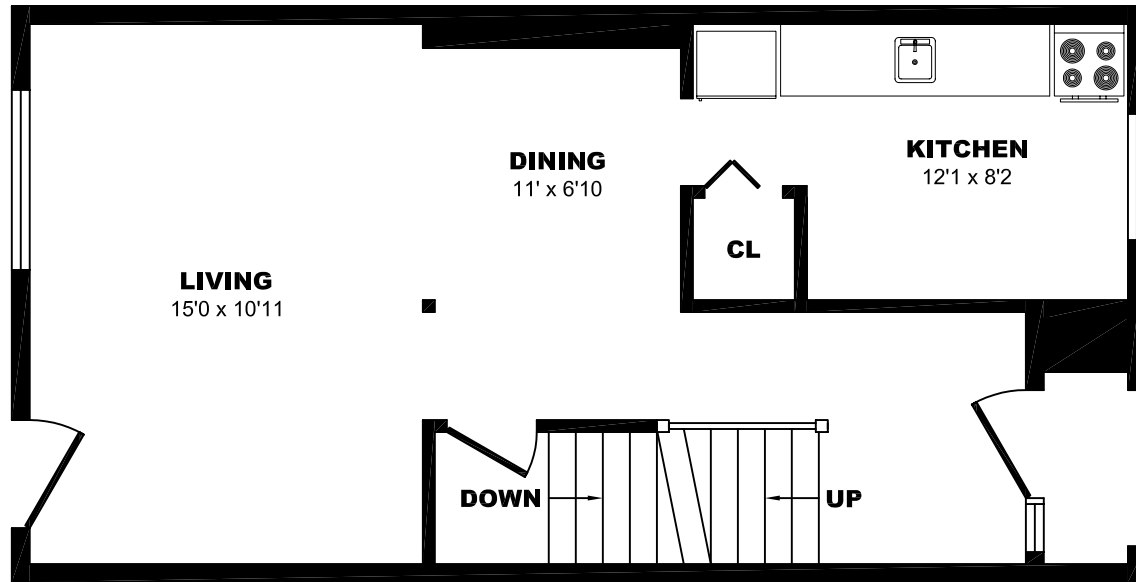

60 Cassandra Blvd, Toronto – 2 Bdrm, 1335sf (1 of 3)

All dimensions are approximate. Sizes and specifications are subject to change without notice E. & O. E.
All illustrations are artist's concept. Actual usable floor space may vary slightly from stated floor area.

60 Cassandra Blvd, Toronto – 2 Bdrm, 1335sf (2 of 3)

All dimensions are approximate. Sizes and specifications are subject to change without notice E. & O. E.
All illustrations are artist's concept. Actual usable floor space may vary slightly from stated floor area.

60 Cassandra Blvd, Toronto – 2 Bdrm, 1335sf (3 of 3)

All dimensions are approximate. Sizes and specifications are subject to change without notice E. & O. E.
All illustrations are artist's concept. Actual usable floor space may vary slightly from stated floor area.

60 Cassandra Blvd, Toronto – 3 Bdrm A, 2015sf (1 of 3)

All dimensions are approximate. Sizes and specifications are subject to change without notice E. & O. E.
All illustrations are artist's concept. Actual usable floor space may vary slightly from stated floor area.