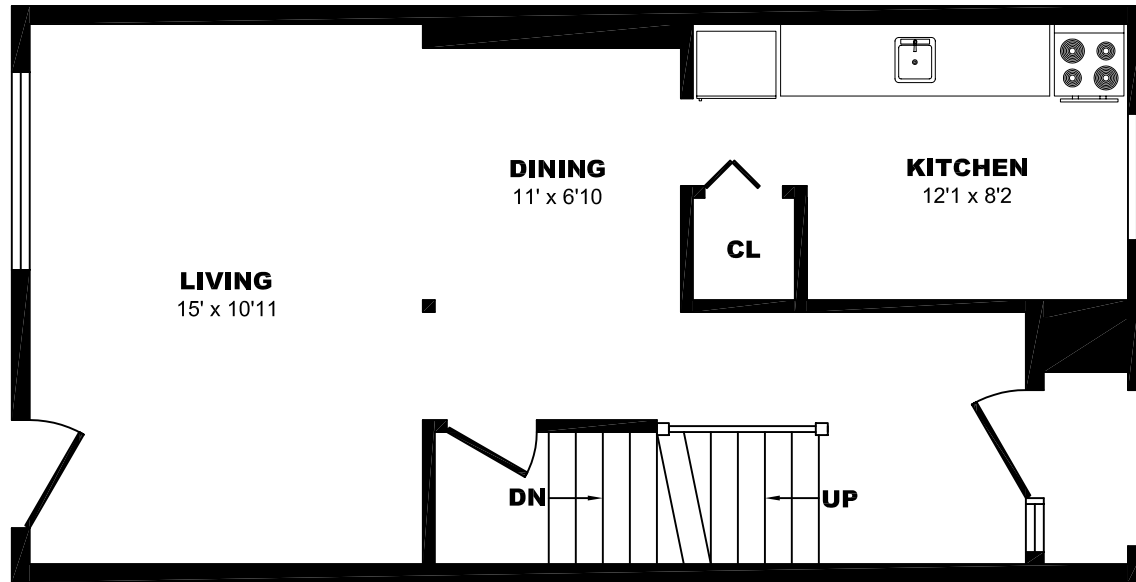

60 Cassandra Blvd, Toronto – 2 Bdrm, 1335sf (1 of 3)

All dimensions are approximate. Sizes and specifications are subject to change without notice E. & O. E.
All illustrations are artist's concept. Actual usable floor space may vary slightly from stated floor area.

60 Cassandra Blvd, Toronto – 2 Bdrm, 1335sf (2 of 3)

All dimensions are approximate. Sizes and specifications are subject to change without notice E. & O. E.
All illustrations are artist's concept. Actual usable floor space may vary slightly from stated floor area.

60 Cassandra Blvd, Toronto – 2 Bdrm, 1335sf (3 of 3)

All dimensions are approximate. Sizes and specifications are subject to change without notice E. & O. E.
All illustrations are artist's concept. Actual usable floor space may vary slightly from stated floor area.

60 Cassandra Blvd, Toronto – 3 Bdrm A, 2015sf (1 of 3)

All dimensions are approximate. Sizes and specifications are subject to change without notice E. & O. E.
All illustrations are artist's concept. Actual usable floor space may vary slightly from stated floor area.