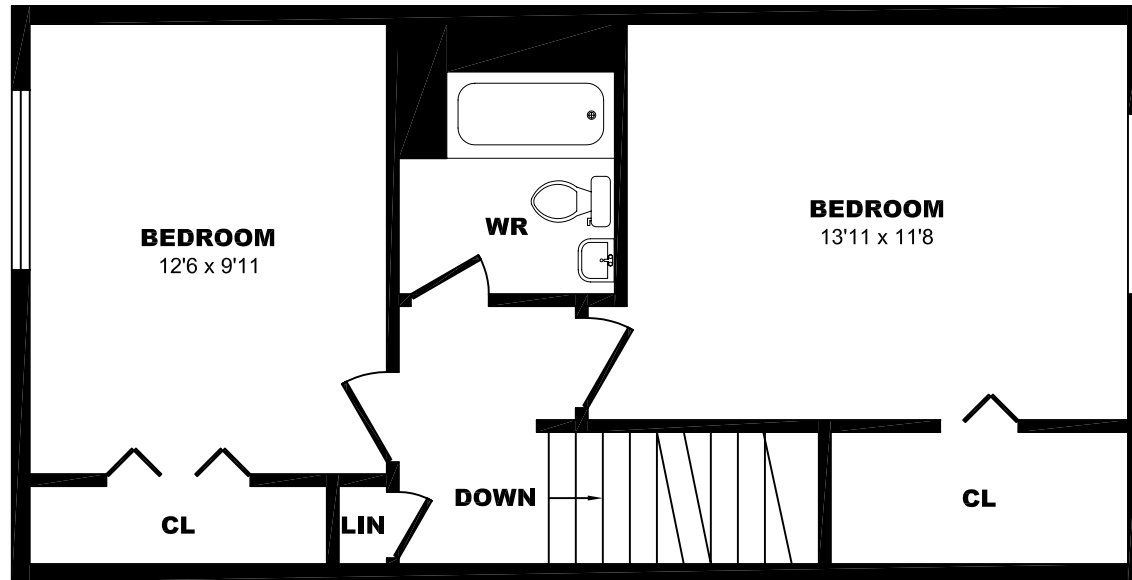

60 Cassandra Blvd, Toronto – 2 Bdrm, 1335sf (1 of 3)

All dimensions are approximate. Sizes and specifications are subject to change without notice E. & O. E.
All illustrations are artist's concept. Actual usable floor space may vary slightly from stated floor area.

60 Cassandra Blvd, Toronto – 2 Bdrm, 1335sf (2 of 3)

All dimensions are approximate. Sizes and specifications are subject to change without notice E. & O. E.
All illustrations are artist's concept. Actual usable floor space may vary slightly from stated floor area.

60 Cassandra Blvd, Toronto – 2 Bdrm, 1335sf (3 of 3)

All dimensions are approximate. Sizes and specifications are subject to change without notice E. & O. E.
All illustrations are artist's concept. Actual usable floor space may vary slightly from stated floor area.

60 Cassandra Blvd, Toronto – 3 Bdrm A, 2015sf (1 of 3)

All dimensions are approximate. Sizes and specifications are subject to change without notice E. & O. E.
All illustrations are artist's concept. Actual usable floor space may vary slightly from stated floor area.