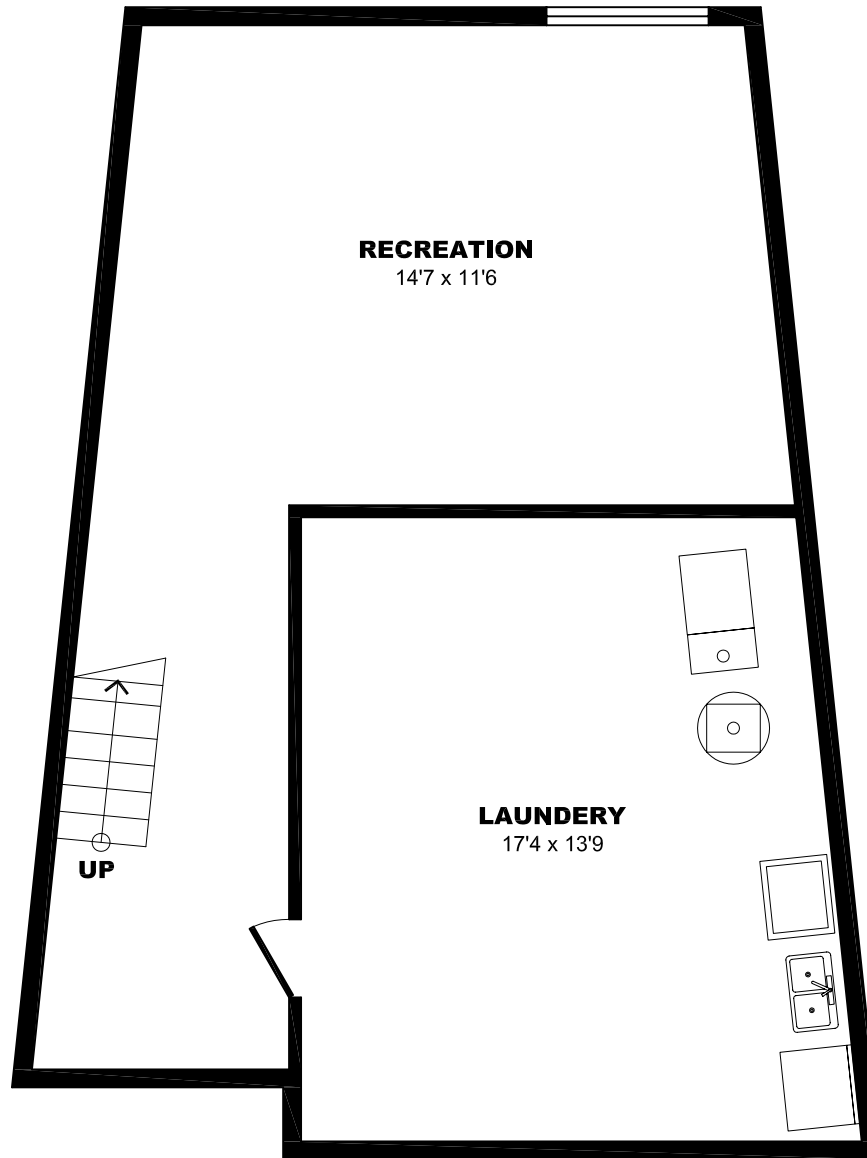

60 Cassandra Blvd, Toronto – 3 Bdrm A, 2015sf (1 of 3)

All dimensions are approximate. Sizes and specifications are subject to change without notice E. & O. E.
All illustrations are artist's concept. Actual usable floor space may vary slightly from stated floor area.

60 Cassandra Blvd, Toronto – 3 Bdrm A, 2015sf (2 of 3)

All dimensions are approximate. Sizes and specifications are subject to change without notice E. & O. E.
All illustrations are artist's concept. Actual usable floor space may vary slightly from stated floor area.

60 Cassandra Blvd, Toronto – 3 Bdrm A, 2015sf (3 of 3)

All dimensions are approximate. Sizes and specifications are subject to change without notice E. & O. E.
All illustrations are artist's concept. Actual usable floor space may vary slightly from stated floor area.