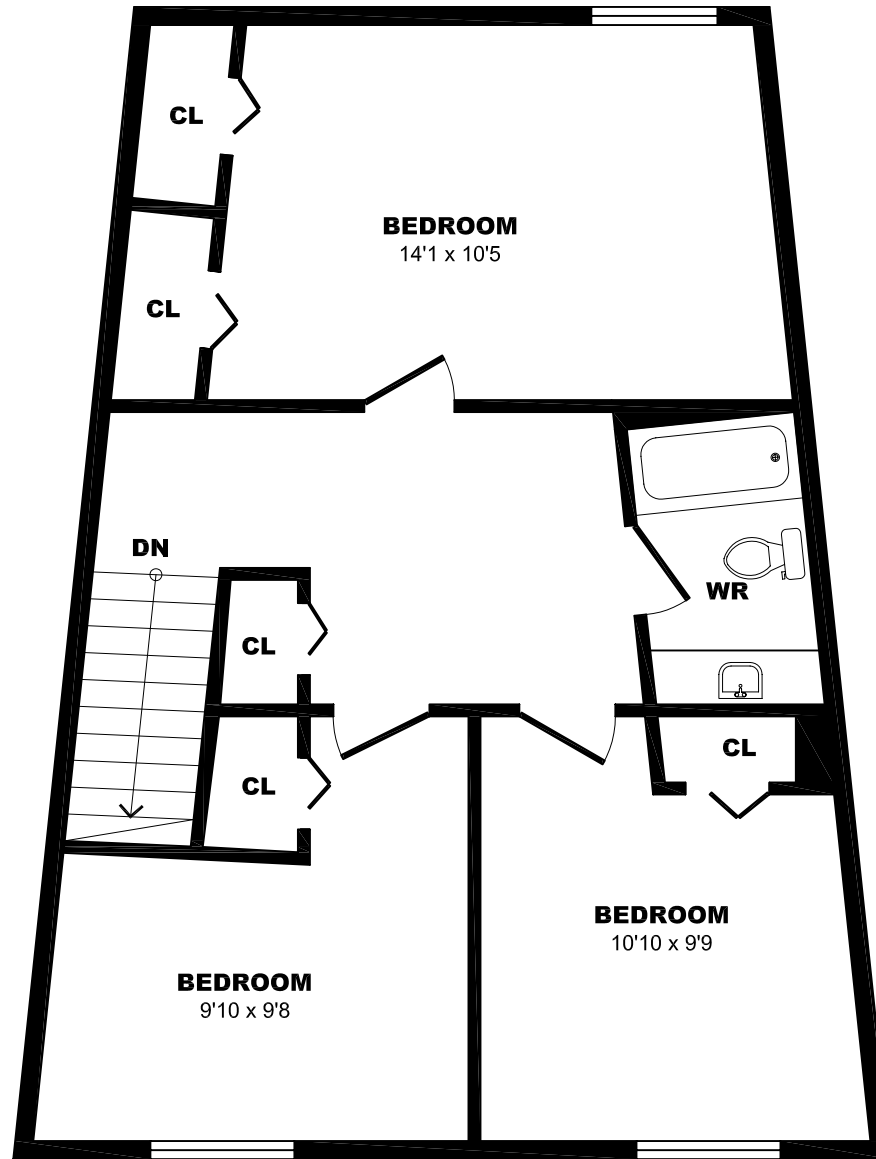

60 Cassandra Blvd, Toronto – 2 Bdrm, 1335sf (1 of 3)

All dimensions are approximate. Sizes and specifications are subject to change without notice E. & O. E.
All illustrations are artist's concept. Actual usable floor space may vary slightly from stated floor area.

60 Cassandra Blvd, Toronto – 3 Bdrm A, 2015sf (3 of 3)

All dimensions are approximate. Sizes and specifications are subject to change without notice E. & O. E.
All illustrations are artist's concept. Actual usable floor space may vary slightly from stated floor area.

60 Cassandra Blvd, Toronto – 3 Bdrm B, 1675sf (1 of 3)

All dimensions are approximate. Sizes and specifications are subject to change without notice E. & O. E.
All illustrations are artist's concept. Actual usable floor space may vary slightly from stated floor area.

60 Cassandra Blvd, Toronto – 3 Bdrm B, 1675sf (2 of 3)

All dimensions are approximate. Sizes and specifications are subject to change without notice E. & O. E.
All illustrations are artist's concept. Actual usable floor space may vary slightly from stated floor area.