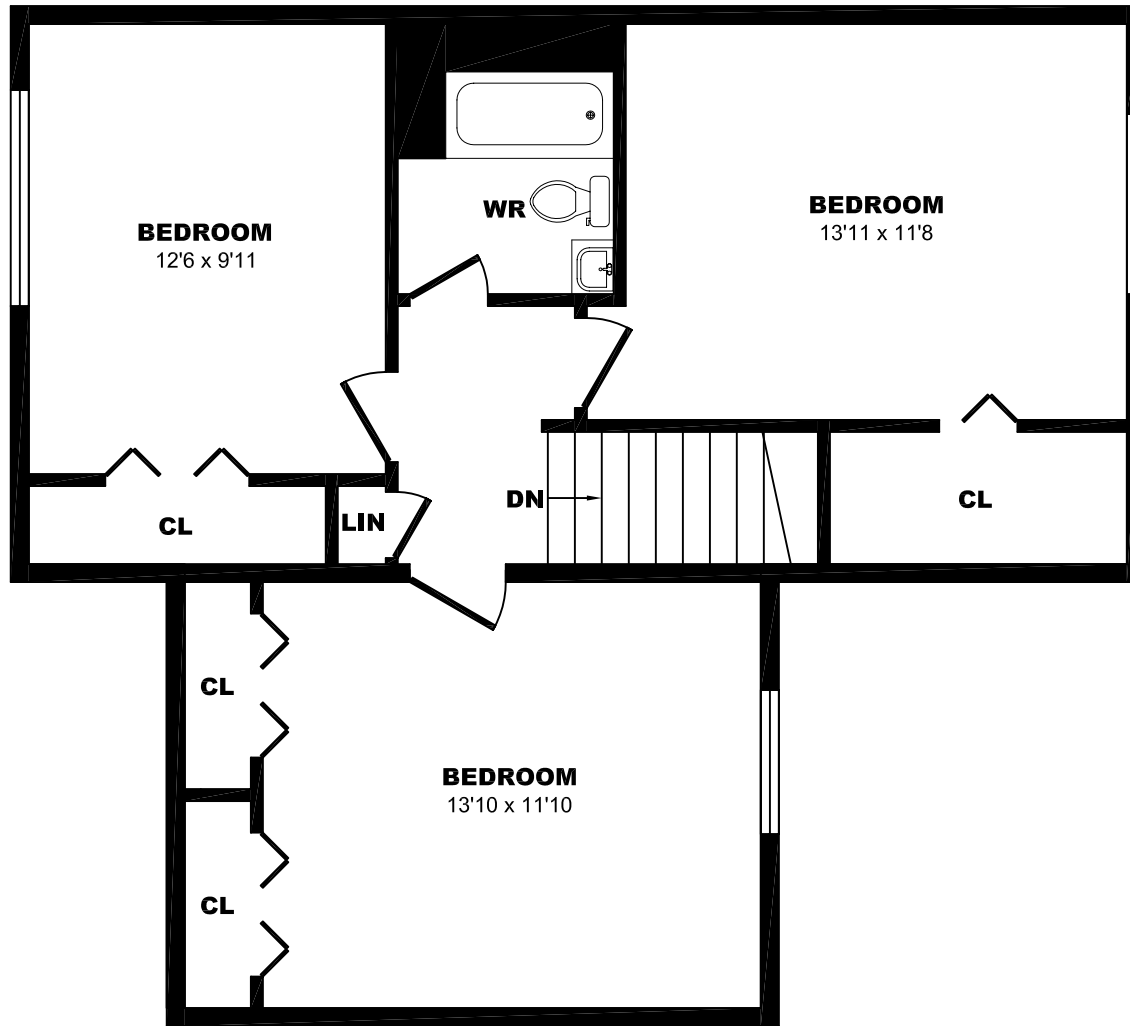

60 Cassandra Blvd, Toronto – 3 Bdrm A, 2015sf (3 of 3)

All dimensions are approximate. Sizes and specifications are subject to change without notice E. & O. E.
All illustrations are artist's concept. Actual usable floor space may vary slightly from stated floor area.