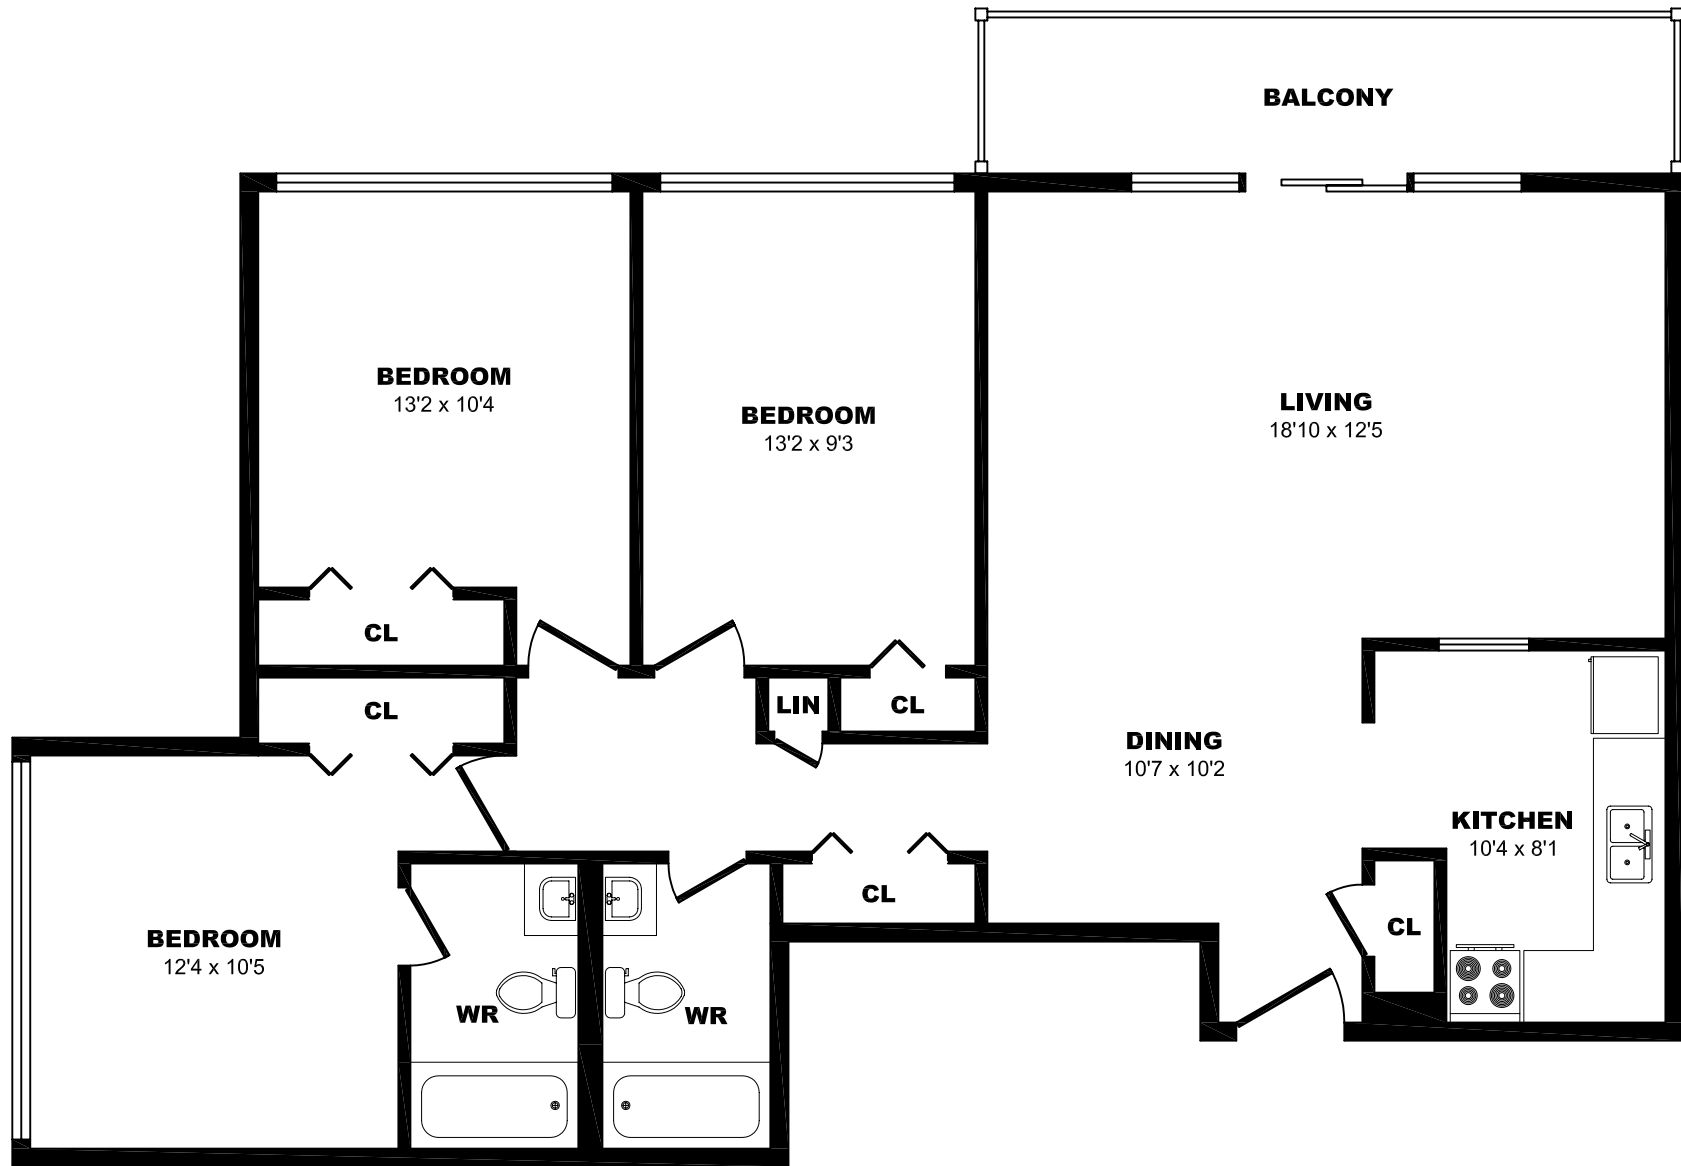

2360 Bonner Rd, Mississauga – 3 Bdrm A, 1030sf

All dimensions are approximate. Sizes and specifications are subject to change without notice E. & O. E.
 All illustrations are artist's concept. Actual usable floor space may vary slightly from stated floor area.

2360 Bonner Rd, Mississauga – 3 Bdrm B, 1030sf

All dimensions are approximate. Sizes and specifications are subject to change without notice E. & O. E.
 All illustrations are artist's concept. Actual usable floor space may vary slightly from stated floor area.