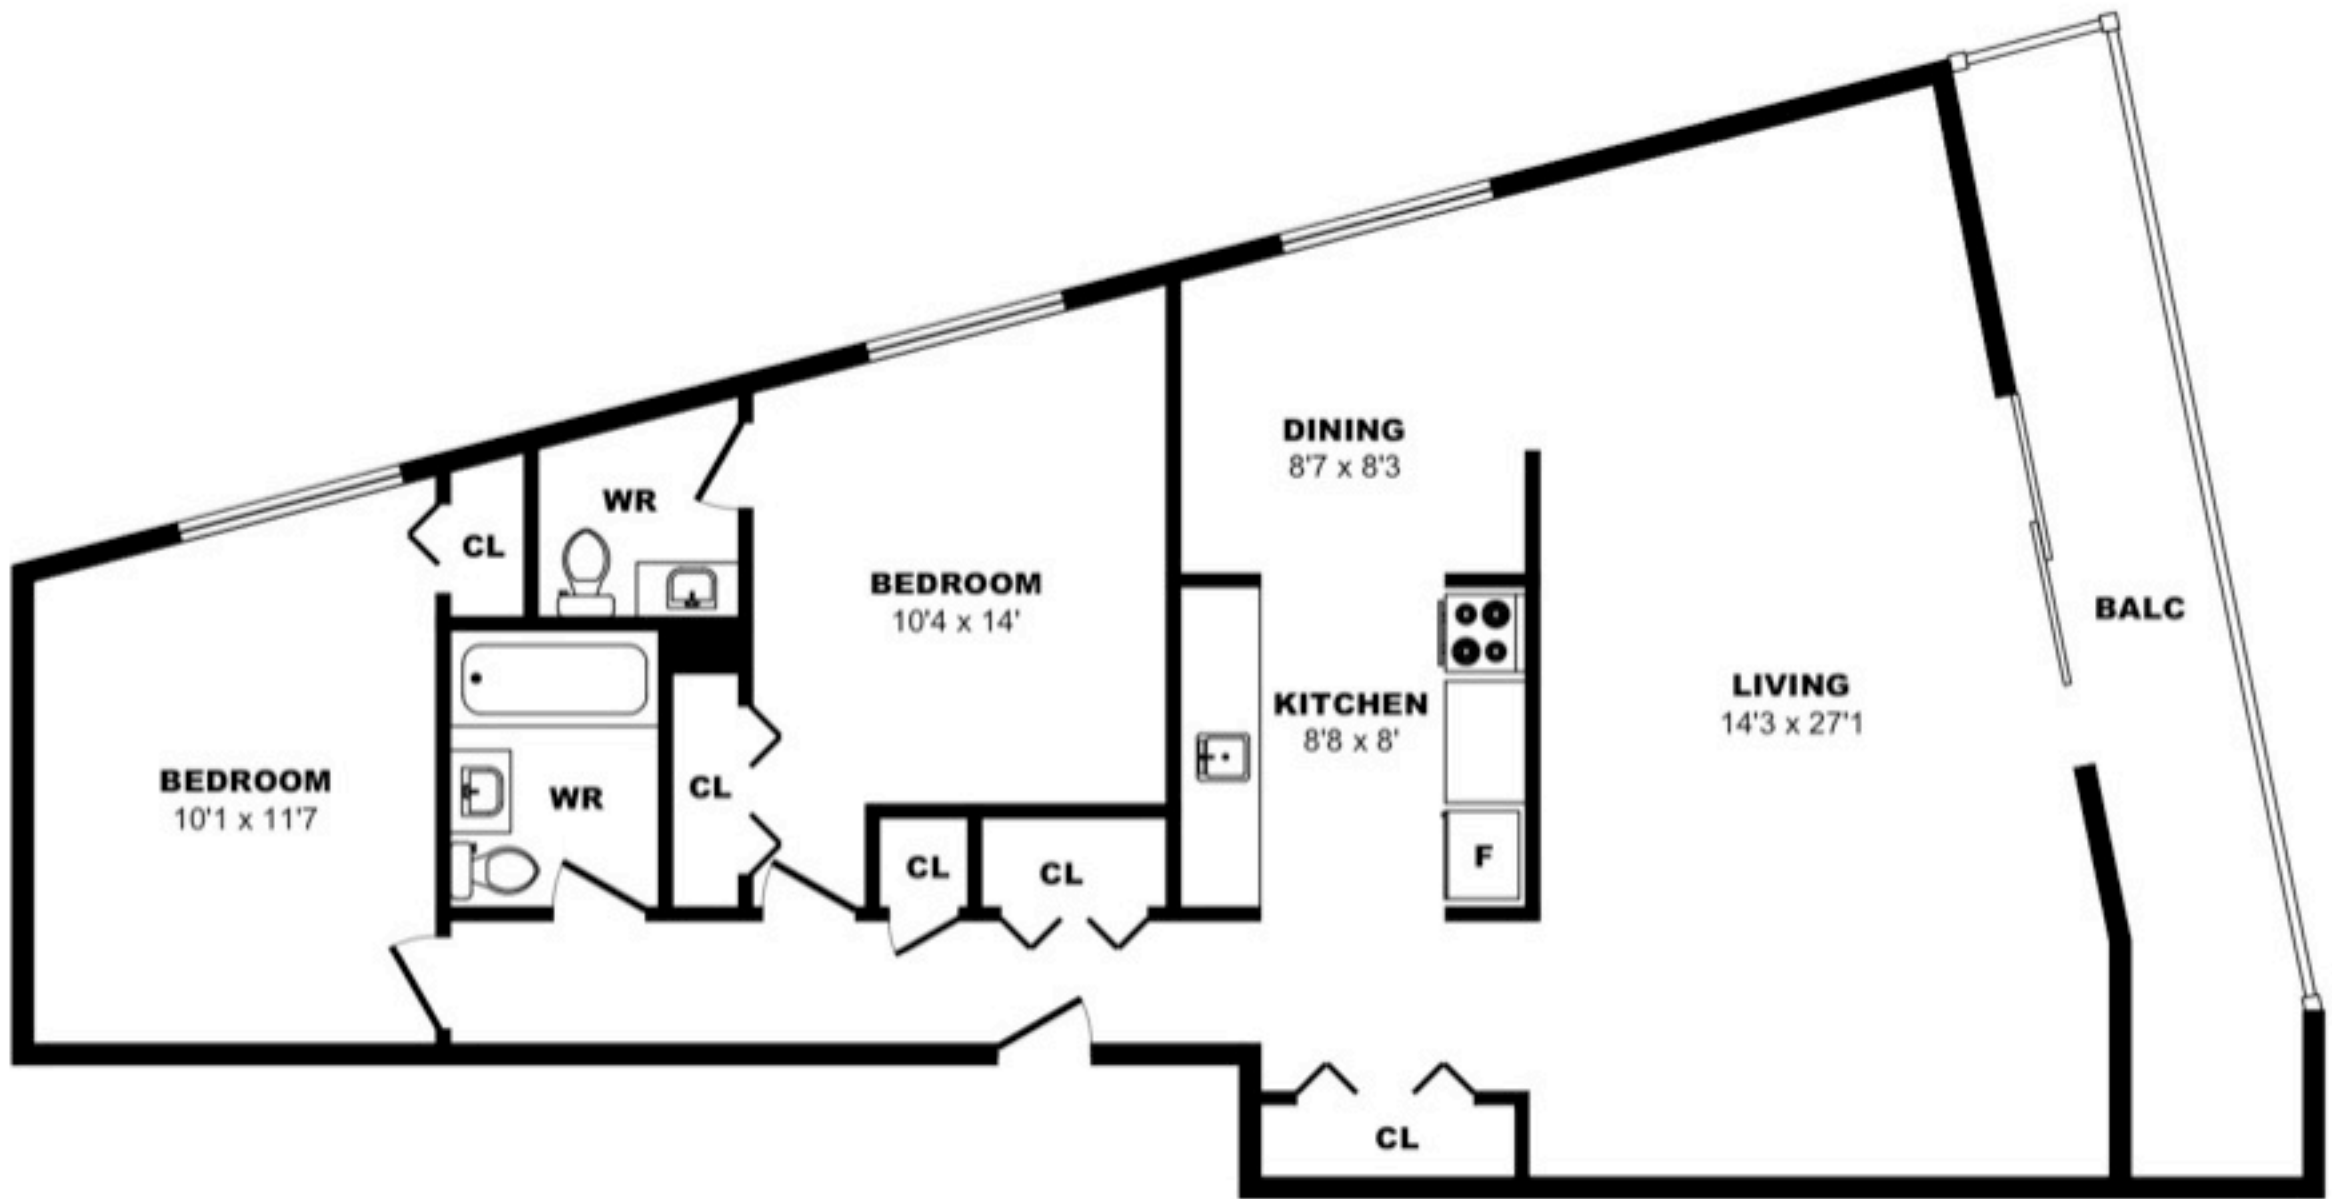

5200 Lakeshore Rd, Burlington - 1 Bdrm A, 700sf

All dimensions are approximate. Sizes and specifications are subject to change without notice E. & O. E.
All illustrations are artist's concept. Actual usable floor space may vary slightly from stated floor area.

5200 Lakeshore Rd, Burlington - 2 Bdrm A, 880sf

All dimensions are approximate. Sizes and specifications are subject to change without notice E. & O. E.
 All illustrations are artist's concept. Actual usable floor space may vary slightly from stated floor area.

5200 Lakeshore Rd, Burlington - 2 Bdrm B, 970sf

All dimensions are approximate. Sizes and specifications are subject to change without notice E. & O. E.
 All illustrations are artist's concept. Actual usable floor space may vary slightly from stated floor area.