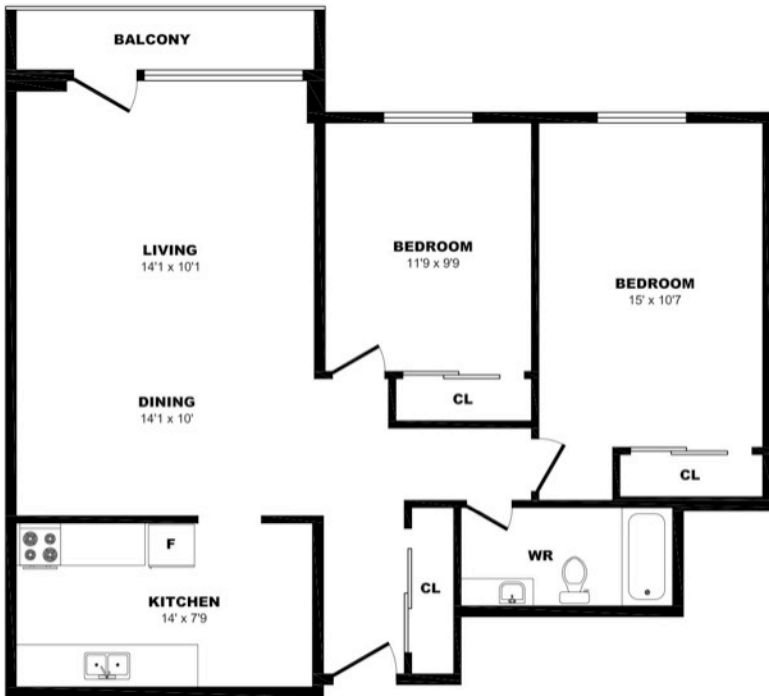

## 200 White Oaks Court, Whitby – 1 Bdrm B, 645sf

All dimensions are approximate. Sizes and specifications are subject to change without notice E. & O. E.  
All illustrations are artist's concept. Actual usable floor space may vary slightly from stated floor area.

## 200 White Oaks Court, Whitby – 2 Bdrm A, 735sf

All dimensions are approximate. Sizes and specifications are subject to change without notice E. & O. E.  
All illustrations are artist's concept. Actual usable floor space may vary slightly from stated floor area.

## 200 White Oaks Court, Whitby – 2 Bdrm B, 790sf

All dimensions are approximate. Sizes and specifications are subject to change without notice E. & O. E.  
All illustrations are artist's concept. Actual usable floor space may vary slightly from stated floor area.

## 200 White Oaks Court, Whitby – 2 Bdrm C, 885sf

All dimensions are approximate. Sizes and specifications are subject to change without notice E. & O. E.  
All illustrations are artist's concept. Actual usable floor space may vary slightly from stated floor area.