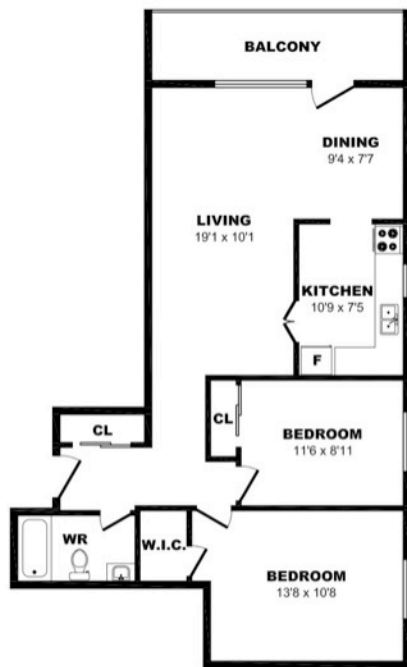

## 200 White Oaks Court, Whitby – 1 Bdrm A, 620sf

All dimensions are approximate. Sizes and specifications are subject to change without notice E. & O. E.  
All illustrations are artist's concept. Actual usable floor space may vary slightly from stated floor area.

## 200 White Oaks Court, Whitby – 1 Bdrm B, 645sf

All dimensions are approximate. Sizes and specifications are subject to change without notice E. & O. E.  
All illustrations are artist's concept. Actual usable floor space may vary slightly from stated floor area.

## 200 White Oaks Court, Whitby – 2 Bdrm A, 735sf

All dimensions are approximate. Sizes and specifications are subject to change without notice E. & O. E.  
All illustrations are artist's concept. Actual usable floor space may vary slightly from stated floor area.

## 200 White Oaks Court, Whitby – 2 Bdrm B, 790sf

All dimensions are approximate. Sizes and specifications are subject to change without notice E. & O. E.  
All illustrations are artist's concept. Actual usable floor space may vary slightly from stated floor area.