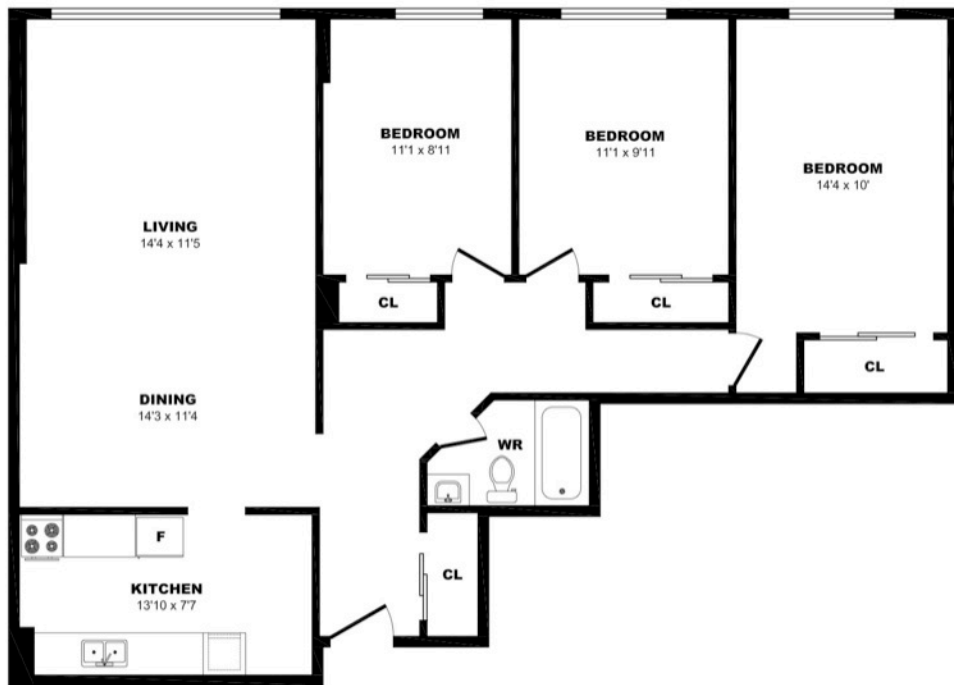

## 200 White Oaks Court, Whitby – 2 Bdrm B, 790sf

All dimensions are approximate. Sizes and specifications are subject to change without notice E. & O. E.  
All illustrations are artist's concept. Actual usable floor space may vary slightly from stated floor area.

## 200 White Oaks Court, Whitby – 2 Bdrm C, 885sf

All dimensions are approximate. Sizes and specifications are subject to change without notice E. & O. E.  
All illustrations are artist's concept. Actual usable floor space may vary slightly from stated floor area.

## 200 White Oaks Court, Whitby – 2 Bdrm D, 785sf

All dimensions are approximate. Sizes and specifications are subject to change without notice E. & O. E.  
All illustrations are artist's concept. Actual usable floor space may vary slightly from stated floor area.

## 200 White Oaks Court, Whitby – 3 Bdrm A, 1075sf

All dimensions are approximate. Sizes and specifications are subject to change without notice E. & O. E.  
All illustrations are artist's concept. Actual usable floor space may vary slightly from stated floor area.