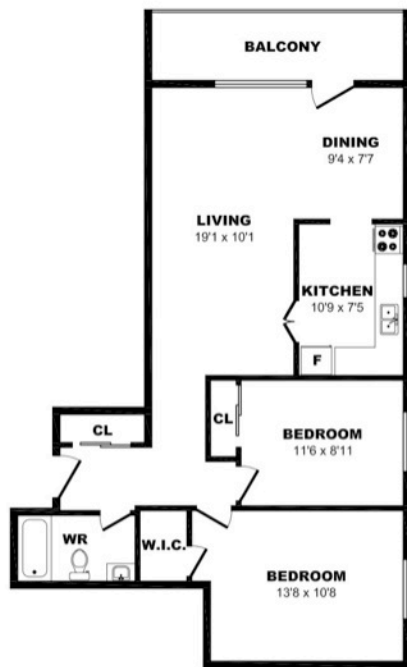

## 200 White Oaks Court, Whitby – 2 Bdrm A, 735sf

All dimensions are approximate. Sizes and specifications are subject to change without notice E. & O. E.  
All illustrations are artist's concept. Actual usable floor space may vary slightly from stated floor area.

## 200 White Oaks Court, Whitby – 2 Bdrm B, 790sf

All dimensions are approximate. Sizes and specifications are subject to change without notice E. & O. E.  
All illustrations are artist's concept. Actual usable floor space may vary slightly from stated floor area.

## 200 White Oaks Court, Whitby – 2 Bdrm C, 885sf

All dimensions are approximate. Sizes and specifications are subject to change without notice E. & O. E.  
All illustrations are artist's concept. Actual usable floor space may vary slightly from stated floor area.

## 200 White Oaks Court, Whitby – 2 Bdrm D, 785sf

All dimensions are approximate. Sizes and specifications are subject to change without notice E. & O. E.  
All illustrations are artist's concept. Actual usable floor space may vary slightly from stated floor area.