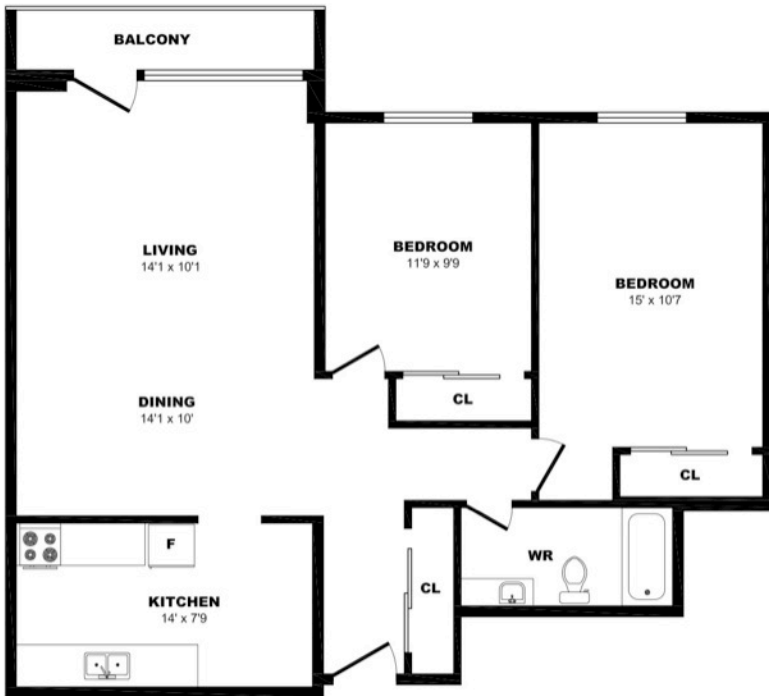

## 200 White Oaks Court, Whitby – 2 Bdrm A, 735sf

All dimensions are approximate. Sizes and specifications are subject to change without notice E. & O. E.  
All illustrations are artist's concept. Actual usable floor space may vary slightly from stated floor area.

## 200 White Oaks Court, Whitby – 2 Bdrm B, 790sf

All dimensions are approximate. Sizes and specifications are subject to change without notice E. & O. E.  
All illustrations are artist's concept. Actual usable floor space may vary slightly from stated floor area.

## 200 White Oaks Court, Whitby – 2 Bdrm C, 885sf

All dimensions are approximate. Sizes and specifications are subject to change without notice E. & O. E.  
All illustrations are artist's concept. Actual usable floor space may vary slightly from stated floor area.

## 200 White Oaks Court, Whitby – 2 Bdrm D, 785sf

All dimensions are approximate. Sizes and specifications are subject to change without notice E. & O. E.  
All illustrations are artist's concept. Actual usable floor space may vary slightly from stated floor area.