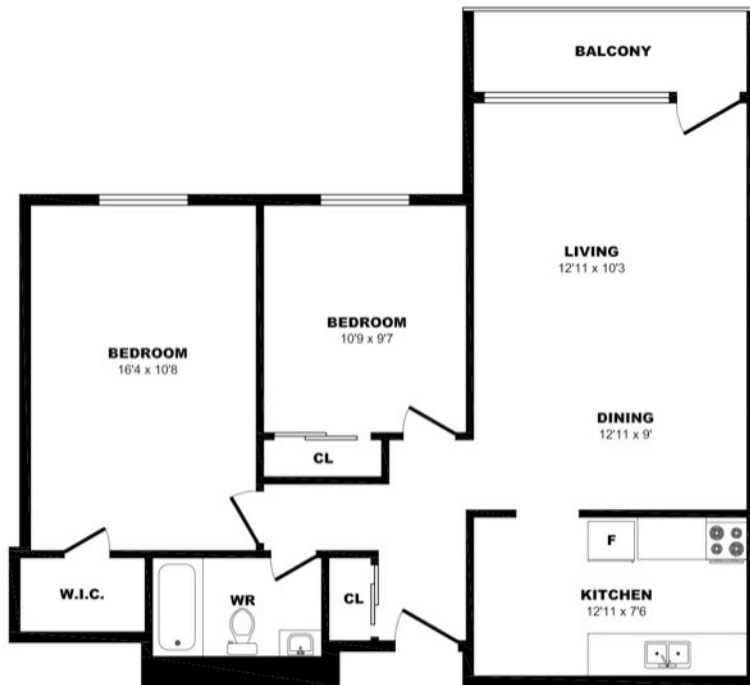

## 200 White Oaks Court, Whitby – 2 Bdrm A, 735sf

All dimensions are approximate. Sizes and specifications are subject to change without notice E. & O. E.  
All illustrations are artist's concept. Actual usable floor space may vary slightly from stated floor area.

## 200 White Oaks Court, Whitby – 2 Bdrm B, 790sf

All dimensions are approximate. Sizes and specifications are subject to change without notice E. & O. E.  
All illustrations are artist's concept. Actual usable floor space may vary slightly from stated floor area.

## 200 White Oaks Court, Whitby – 2 Bdrm C, 885sf

All dimensions are approximate. Sizes and specifications are subject to change without notice E. & O. E.  
All illustrations are artist's concept. Actual usable floor space may vary slightly from stated floor area.

## 200 White Oaks Court, Whitby – 2 Bdrm D, 785sf

All dimensions are approximate. Sizes and specifications are subject to change without notice E. & O. E.  
All illustrations are artist's concept. Actual usable floor space may vary slightly from stated floor area.