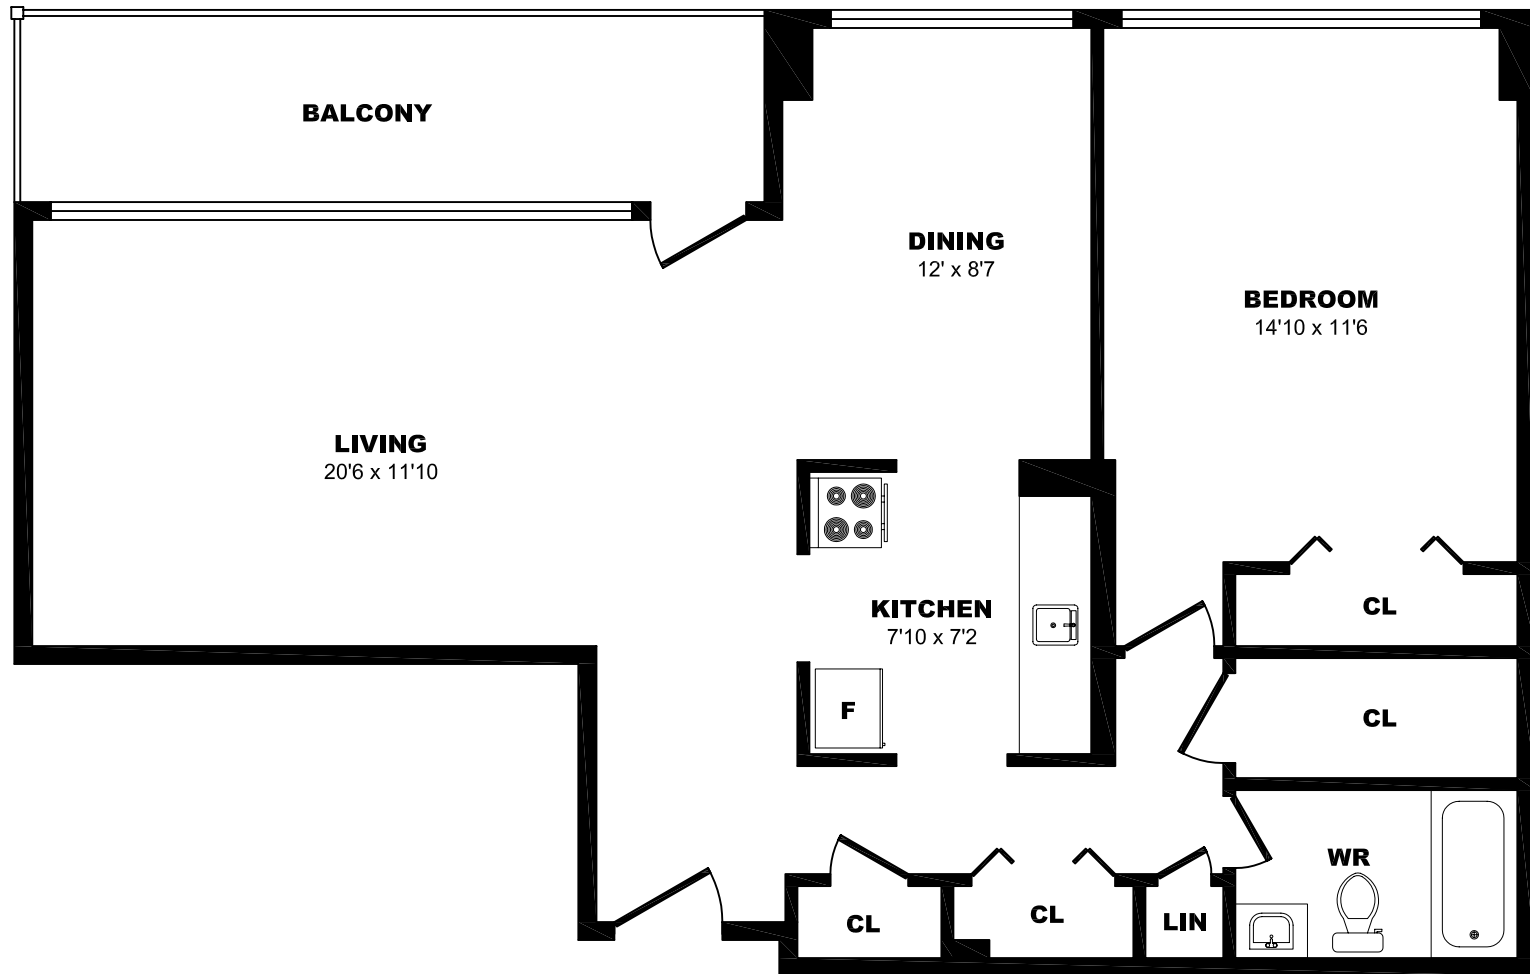

## 236 Dixon Rd, Toronto – 1 Bdrm A, 670sf

All dimensions are approximate. Sizes and specifications are subject to change without notice E. & O. E.  
All illustrations are artist's concept. Actual usable floor space may vary slightly from stated floor area.

## 236 Dixon Rd, Toronto – 1 Bdrm B, 815sf

All dimensions are approximate. Sizes and specifications are subject to change without notice E. & O. E.  
All illustrations are artist's concept. Actual usable floor space may vary slightly from stated floor area.