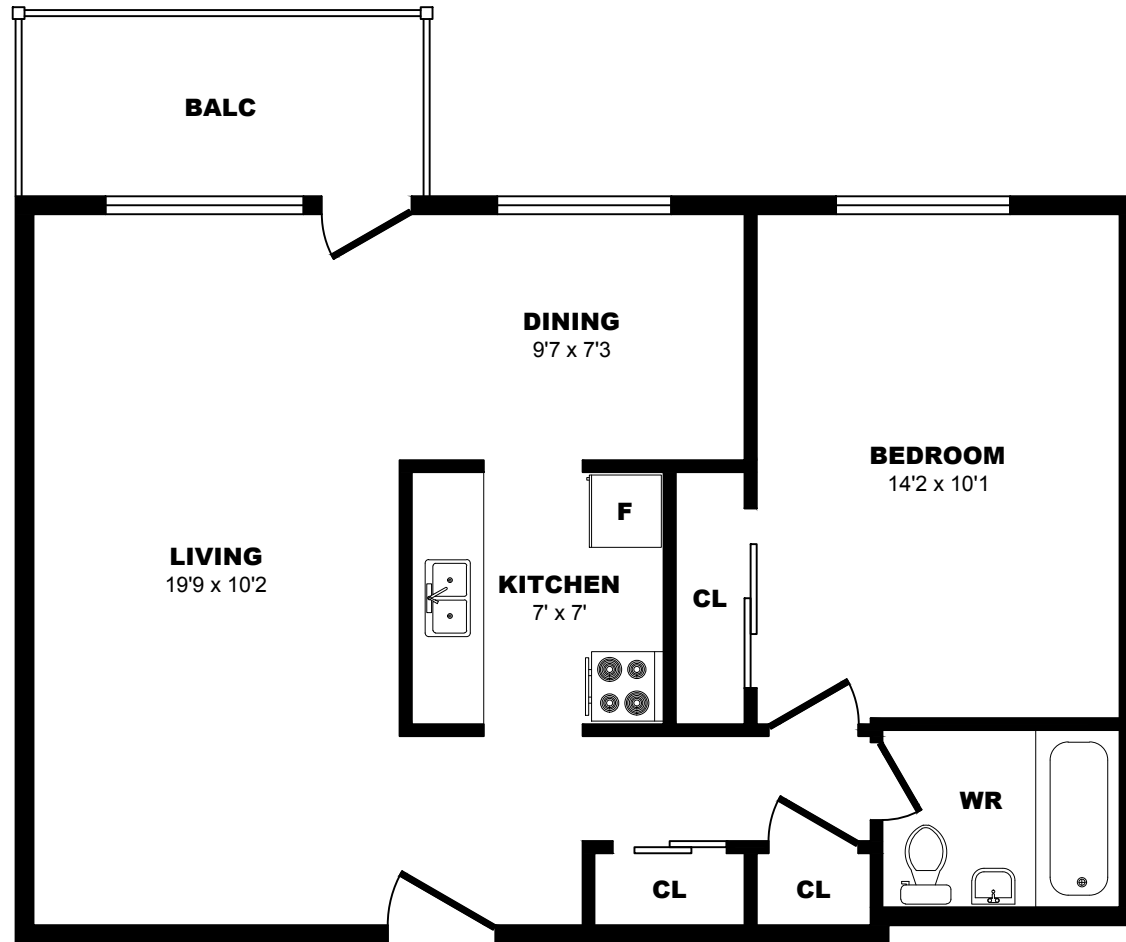

## 1004 Lawrence Ave East, North York - 1 Bdrm D, 590sf

All dimensions are approximate. Sizes and specifications are subject to change without notice E. & O. E.  
All illustrations are artist's concept. Actual usable floor space may vary slightly from stated floor area.

## 1004 Lawrence Ave East, North York - 1 Bdrm E, 590sf

All dimensions are approximate. Sizes and specifications are subject to change without notice E. & O. E.  
All illustrations are artist's concept. Actual usable floor space may vary slightly from stated floor area.

## 1004 Lawrence Ave East, North York - 1 Bdrm F, 590sf

All dimensions are approximate. Sizes and specifications are subject to change without notice E. & O. E.  
All illustrations are artist's concept. Actual usable floor space may vary slightly from stated floor area.