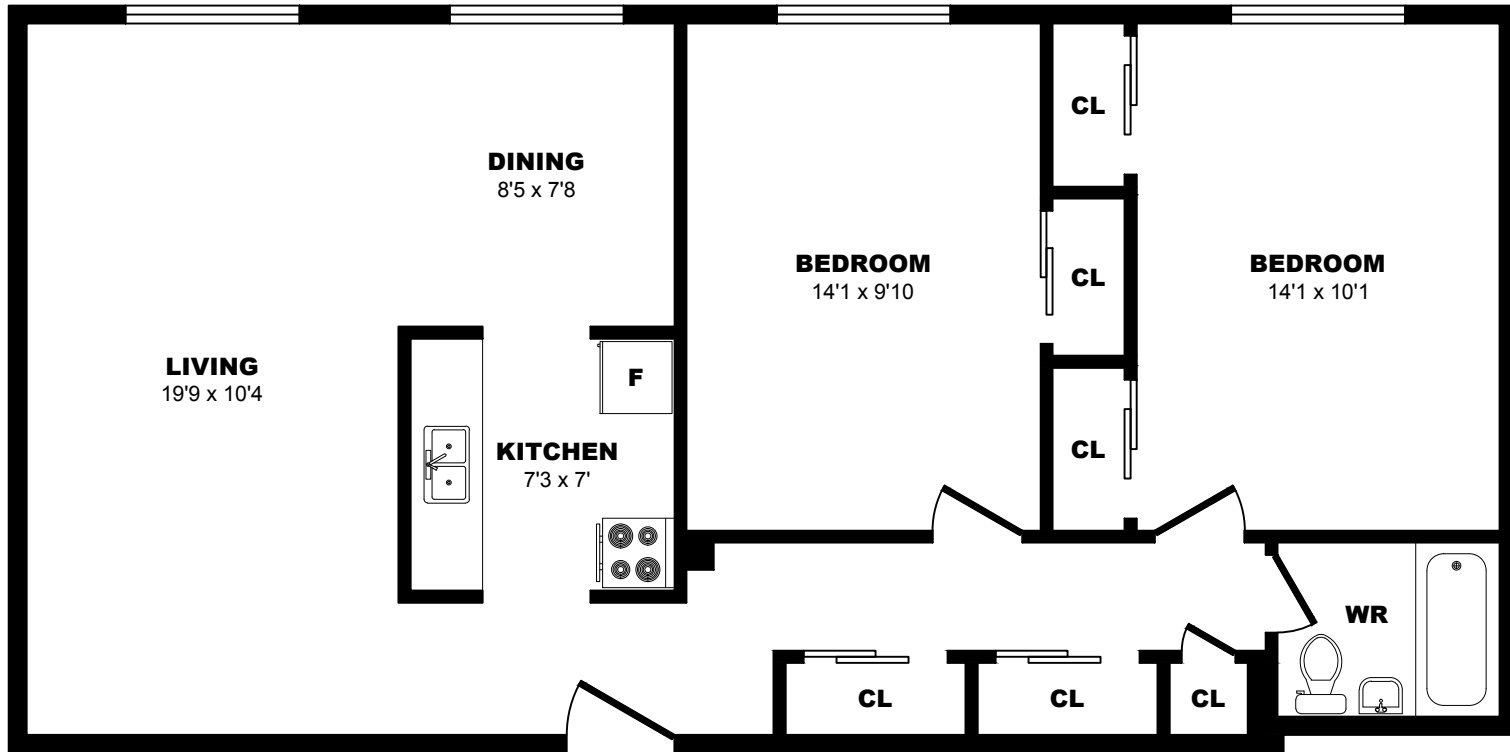

1004 Lawrence Ave East, North York - 2 Bdrm C, 805sf

All dimensions are approximate. Sizes and specifications are subject to change without notice E. & O. E.
All illustrations are artist's concept. Actual usable floor space may vary slightly from stated floor area.