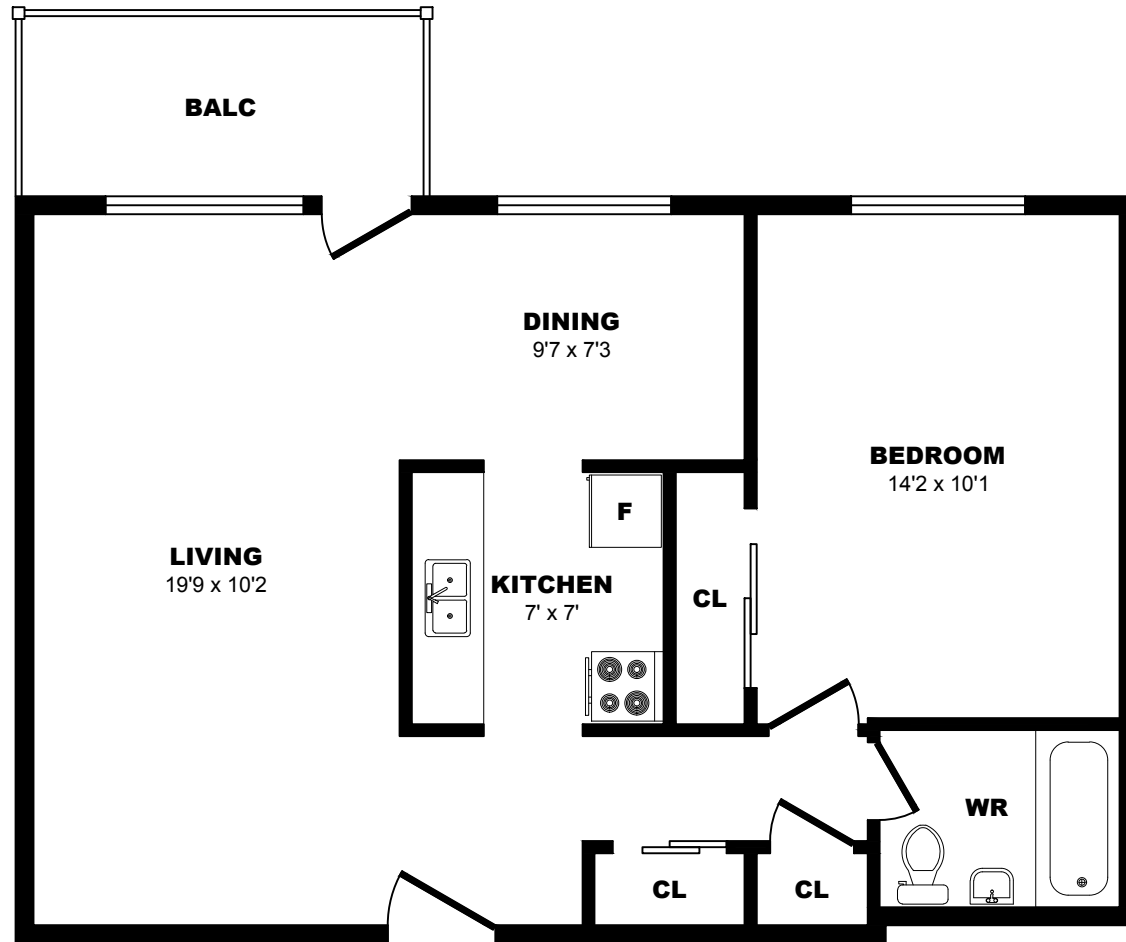

## 1004 Lawrence Ave East, North York - 1 Bdrm B, 590sf

All dimensions are approximate. Sizes and specifications are subject to change without notice E. & O. E.  
All illustrations are artist's concept. Actual usable floor space may vary slightly from stated floor area.

## 1004 Lawrence Ave East, North York - 1 Bdrm C, 590sf

All dimensions are approximate. Sizes and specifications are subject to change without notice E. & O. E.  
All illustrations are artist's concept. Actual usable floor space may vary slightly from stated floor area.

## 1004 Lawrence Ave East, North York - 1 Bdrm D, 590sf

All dimensions are approximate. Sizes and specifications are subject to change without notice E. & O. E.  
All illustrations are artist's concept. Actual usable floor space may vary slightly from stated floor area.

## 1004 Lawrence Ave East, North York - 1 Bdrm E, 590sf

All dimensions are approximate. Sizes and specifications are subject to change without notice E. & O. E.  
All illustrations are artist's concept. Actual usable floor space may vary slightly from stated floor area.