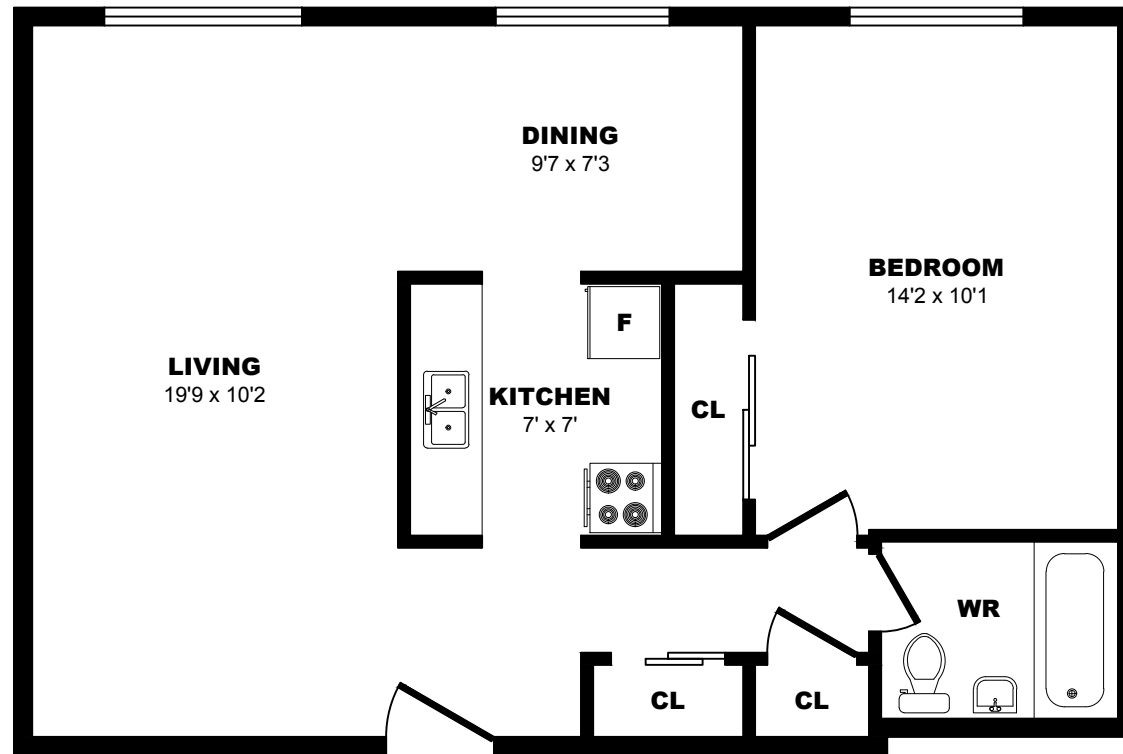

## 1004 Lawrence Ave East, North York - 1 Bdrm G, 590sf

All dimensions are approximate. Sizes and specifications are subject to change without notice E. & O. E.  
All illustrations are artist's concept. Actual usable floor space may vary slightly from stated floor area.

## 1004 Lawrence Ave East, North York - 1 Bdrm H, 620sf

All dimensions are approximate. Sizes and specifications are subject to change without notice E. & O. E.  
All illustrations are artist's concept. Actual usable floor space may vary slightly from stated floor area.