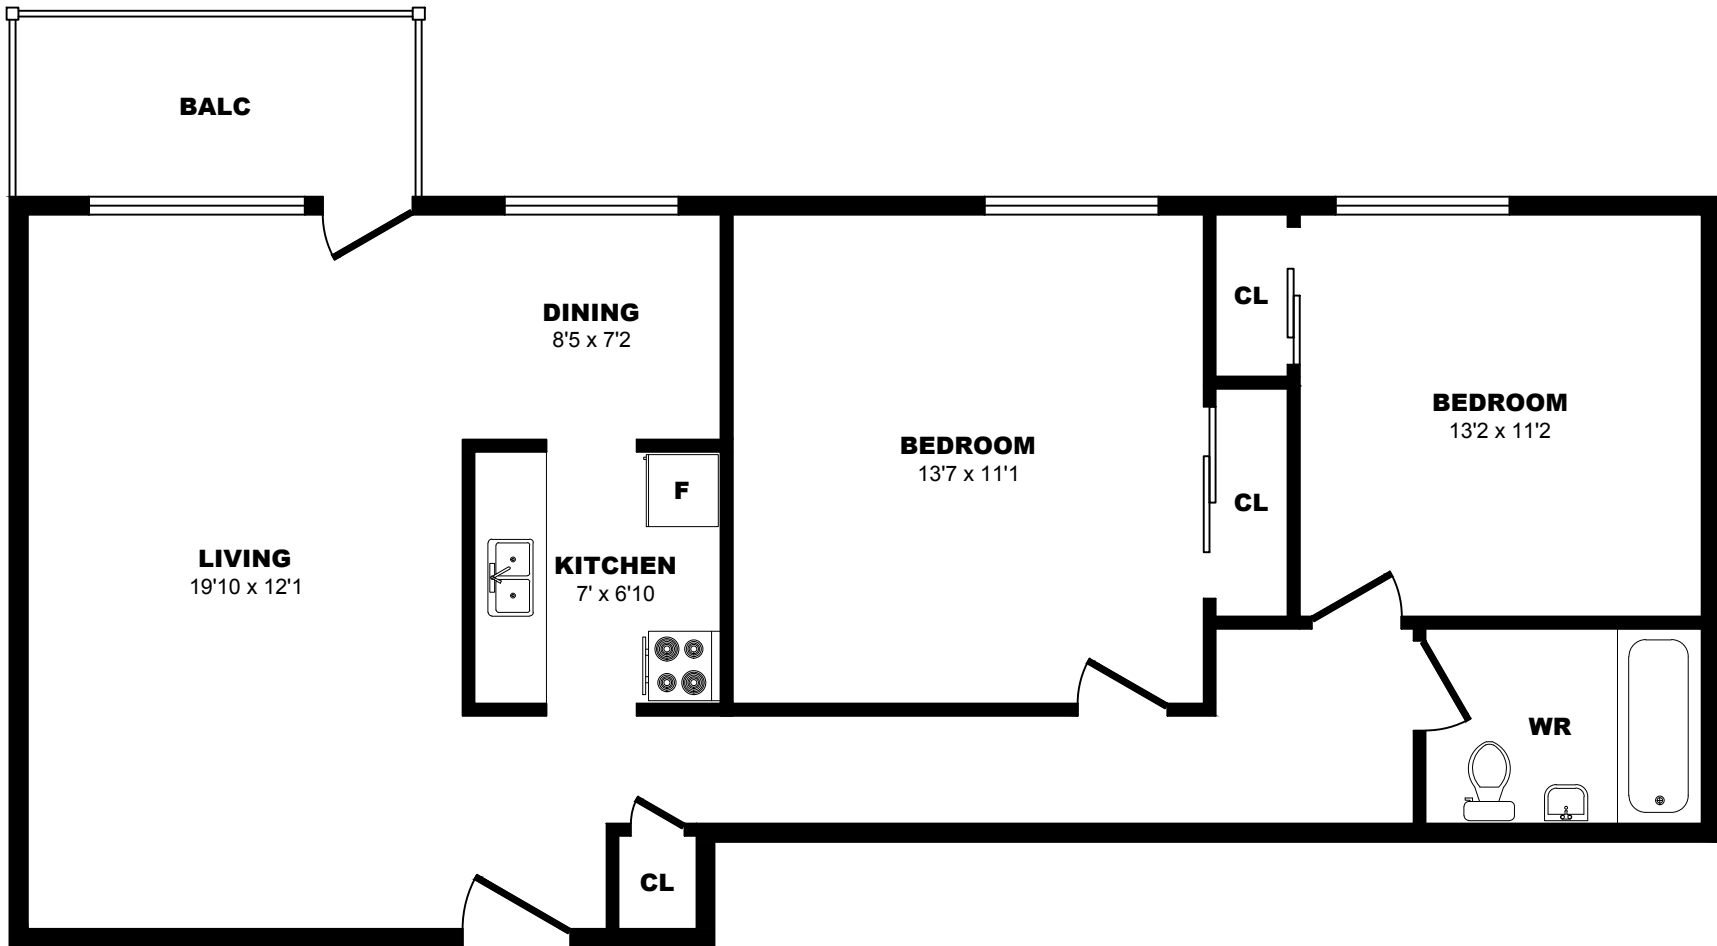

## 1004 Lawrence Ave East, North York - 1 Bdrm H, 620sf

All dimensions are approximate. Sizes and specifications are subject to change without notice E. & O. E.  
All illustrations are artist's concept. Actual usable floor space may vary slightly from stated floor area.

## 1004 Lawrence Ave East, North York - 1 Bdrm I, 590sf

All dimensions are approximate. Sizes and specifications are subject to change without notice E. & O. E.  
All illustrations are artist's concept. Actual usable floor space may vary slightly from stated floor area.