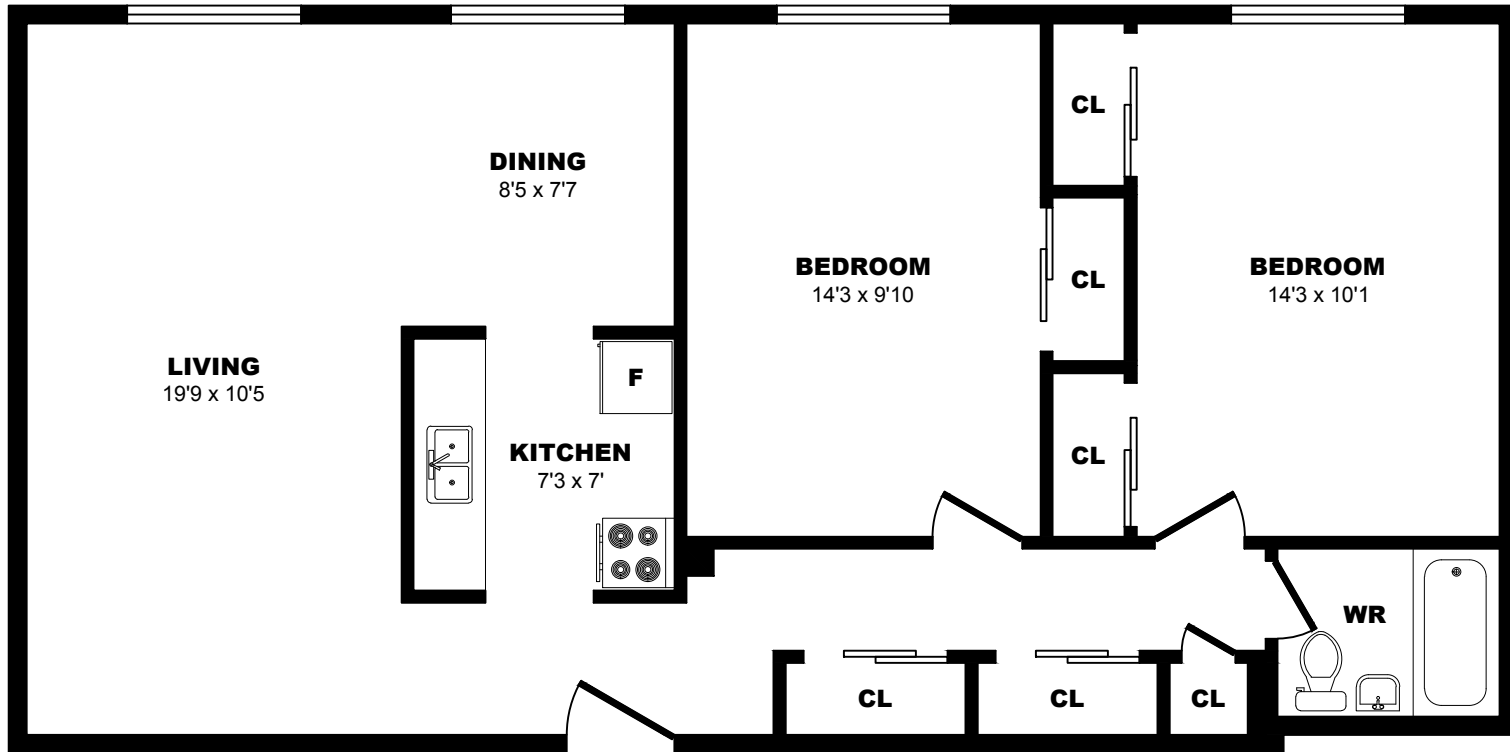

1004 Lawrence Ave East, North York - 2 Bdrm D, 805sf

All dimensions are approximate. Sizes and specifications are subject to change without notice E. & O. E.
All illustrations are artist's concept. Actual usable floor space may vary slightly from stated floor area.