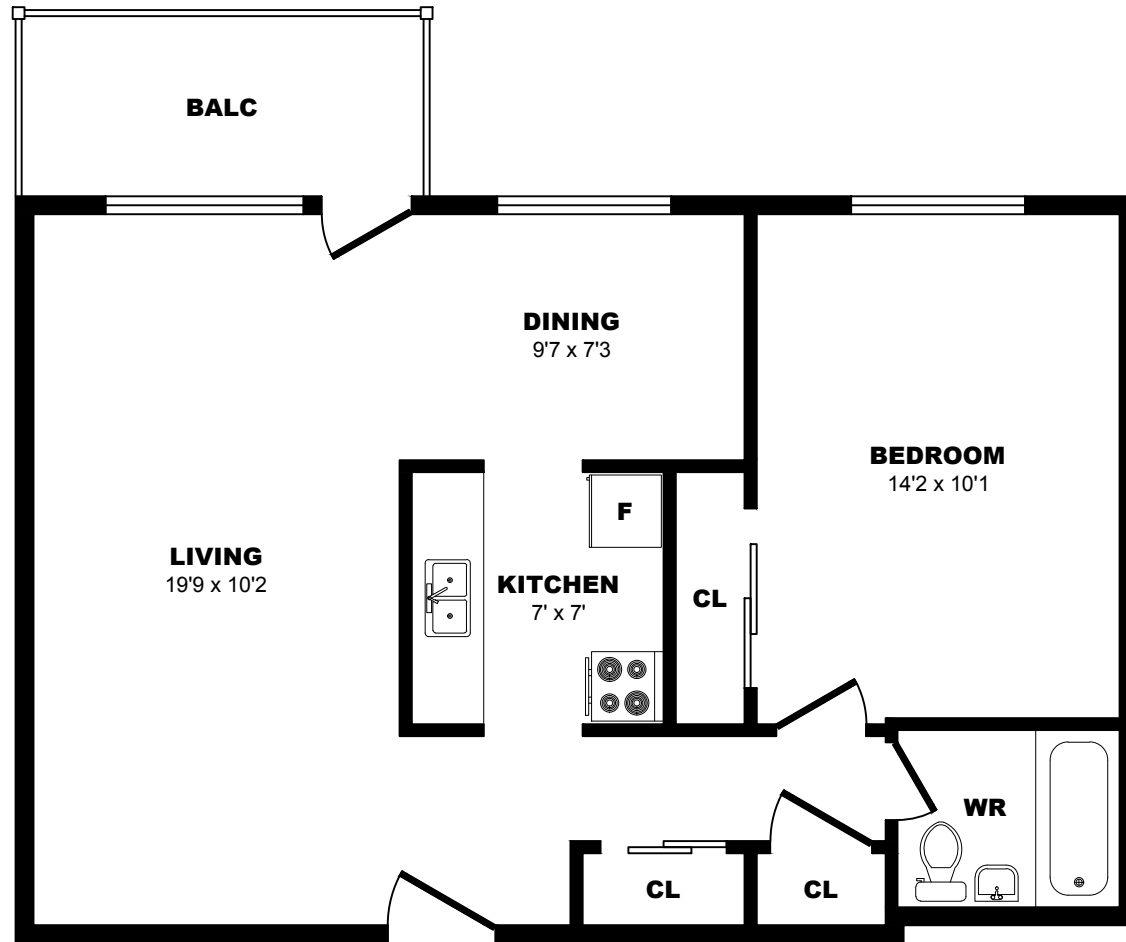

## 1004 Lawrence Ave East, North York - 1 Bdrm A, 590sf

All dimensions are approximate. Sizes and specifications are subject to change without notice E. & O. E.  
All illustrations are artist's concept. Actual usable floor space may vary slightly from stated floor area.

## 1004 Lawrence Ave East, North York - 1 Bdrm B, 590sf

All dimensions are approximate. Sizes and specifications are subject to change without notice E. & O. E.  
All illustrations are artist's concept. Actual usable floor space may vary slightly from stated floor area.

## 1004 Lawrence Ave East, North York - 1 Bdrm C, 590sf

All dimensions are approximate. Sizes and specifications are subject to change without notice E. & O. E.  
All illustrations are artist's concept. Actual usable floor space may vary slightly from stated floor area.

## 1004 Lawrence Ave East, North York - 1 Bdrm D, 590sf

All dimensions are approximate. Sizes and specifications are subject to change without notice E. & O. E.  
All illustrations are artist's concept. Actual usable floor space may vary slightly from stated floor area.