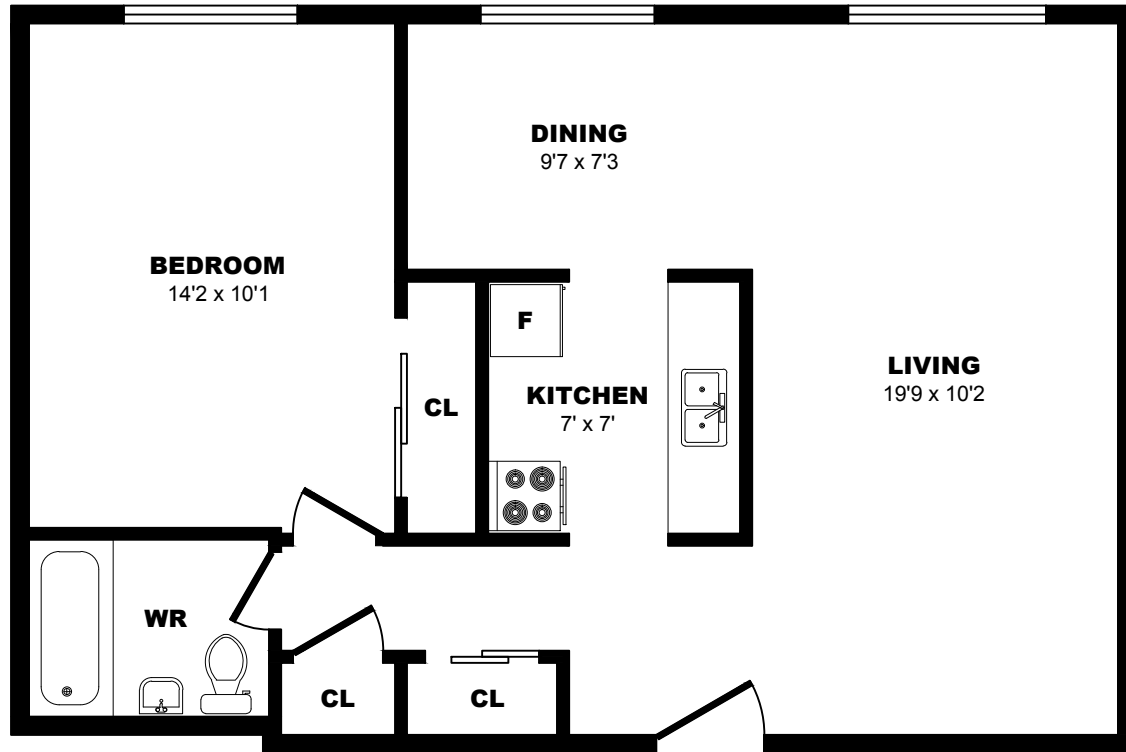

## 1004 Lawrence Ave East, North York - 1 Bdrm C, 590sf

All dimensions are approximate. Sizes and specifications are subject to change without notice E. & O. E.  
All illustrations are artist's concept. Actual usable floor space may vary slightly from stated floor area.

## 1004 Lawrence Ave East, North York - 1 Bdrm D, 590sf

All dimensions are approximate. Sizes and specifications are subject to change without notice E. & O. E.  
All illustrations are artist's concept. Actual usable floor space may vary slightly from stated floor area.

## 1004 Lawrence Ave East, North York - 1 Bdrm E, 590sf

All dimensions are approximate. Sizes and specifications are subject to change without notice E. & O. E.  
All illustrations are artist's concept. Actual usable floor space may vary slightly from stated floor area.

## 1004 Lawrence Ave East, North York - 1 Bdrm F, 590sf

All dimensions are approximate. Sizes and specifications are subject to change without notice E. & O. E.  
All illustrations are artist's concept. Actual usable floor space may vary slightly from stated floor area.