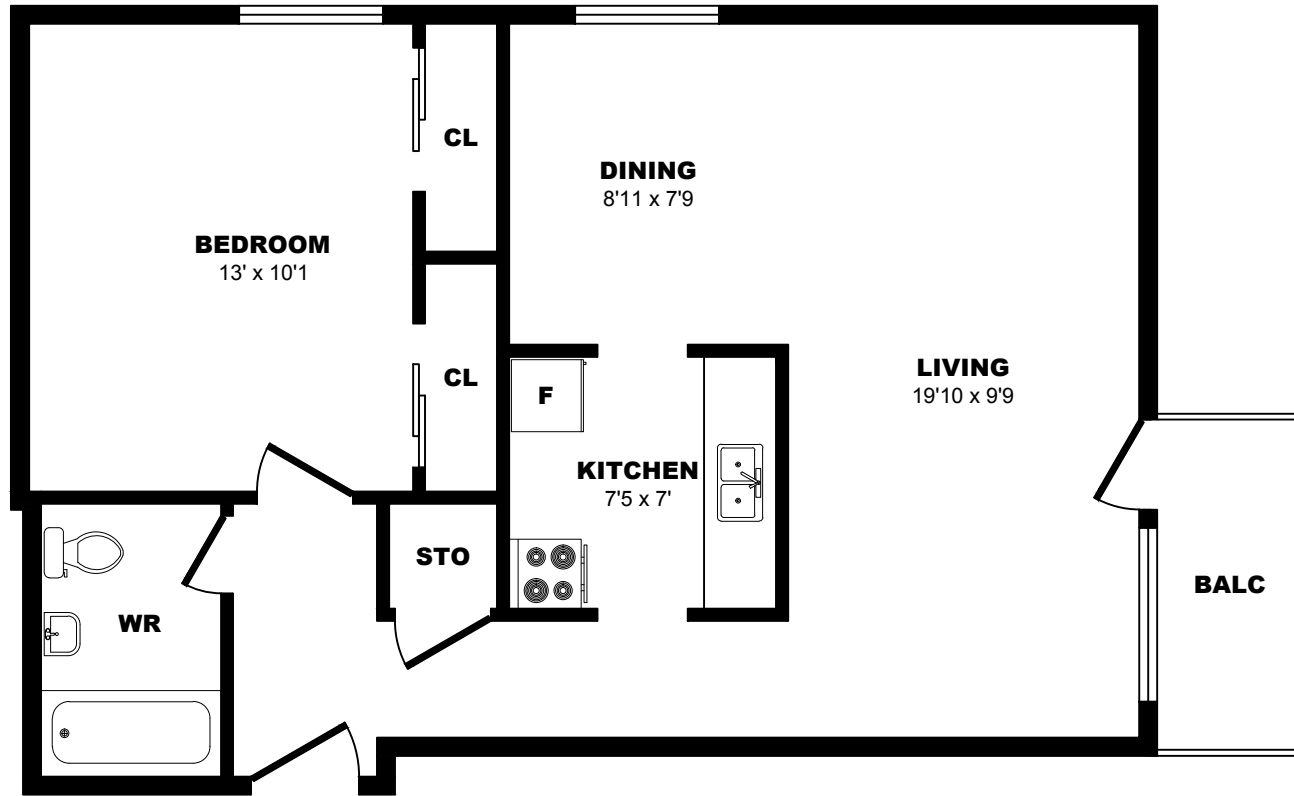

## 1004 Lawrence Ave East, North York - 1 Bdrm F, 590sf

All dimensions are approximate. Sizes and specifications are subject to change without notice E. & O. E.  
All illustrations are artist's concept. Actual usable floor space may vary slightly from stated floor area.

## 1004 Lawrence Ave East, North York - 1 Bdrm G, 590sf

All dimensions are approximate. Sizes and specifications are subject to change without notice E. & O. E.  
All illustrations are artist's concept. Actual usable floor space may vary slightly from stated floor area.