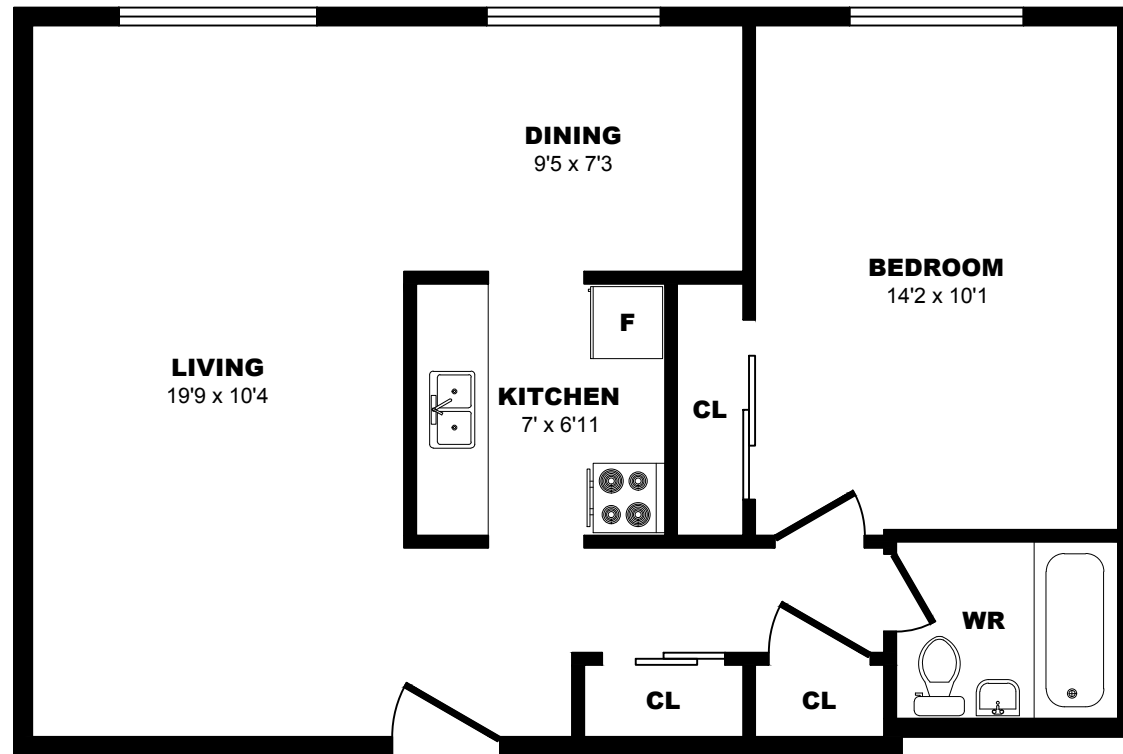

## 1004 Lawrence Ave East, North York - 1 Bdrm A, 590sf

All dimensions are approximate. Sizes and specifications are subject to change without notice E. & O. E.  
All illustrations are artist's concept. Actual usable floor space may vary slightly from stated floor area.

## 1004 Lawrence Ave East, North York - 1 Bdrm B, 590sf

All dimensions are approximate. Sizes and specifications are subject to change without notice E. & O. E.  
All illustrations are artist's concept. Actual usable floor space may vary slightly from stated floor area.

## 1004 Lawrence Ave East, North York - 1 Bdrm C, 590sf

All dimensions are approximate. Sizes and specifications are subject to change without notice E. & O. E.  
All illustrations are artist's concept. Actual usable floor space may vary slightly from stated floor area.

## 1004 Lawrence Ave East, North York - 1 Bdrm D, 590sf

All dimensions are approximate. Sizes and specifications are subject to change without notice E. & O. E.  
All illustrations are artist's concept. Actual usable floor space may vary slightly from stated floor area.