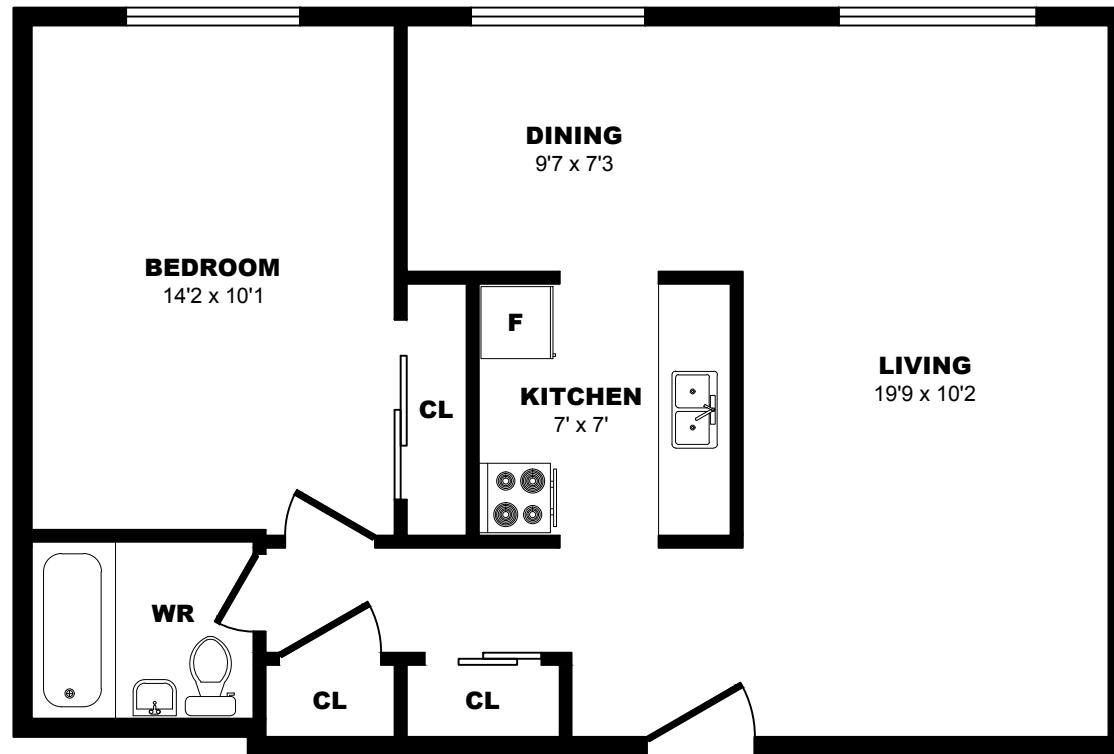

## 1004 Lawrence Ave East, North York - 1 Bdrm A, 590sf

All dimensions are approximate. Sizes and specifications are subject to change without notice E. & O. E.  
All illustrations are artist's concept. Actual usable floor space may vary slightly from stated floor area.

## 1004 Lawrence Ave East, North York - 1 Bdrm B, 590sf

All dimensions are approximate. Sizes and specifications are subject to change without notice E. & O. E.  
All illustrations are artist's concept. Actual usable floor space may vary slightly from stated floor area.

## 1004 Lawrence Ave East, North York - 1 Bdrm C, 590sf

All dimensions are approximate. Sizes and specifications are subject to change without notice E. & O. E.  
All illustrations are artist's concept. Actual usable floor space may vary slightly from stated floor area.

## 1004 Lawrence Ave East, North York - 1 Bdrm D, 590sf

All dimensions are approximate. Sizes and specifications are subject to change without notice E. & O. E.  
All illustrations are artist's concept. Actual usable floor space may vary slightly from stated floor area.