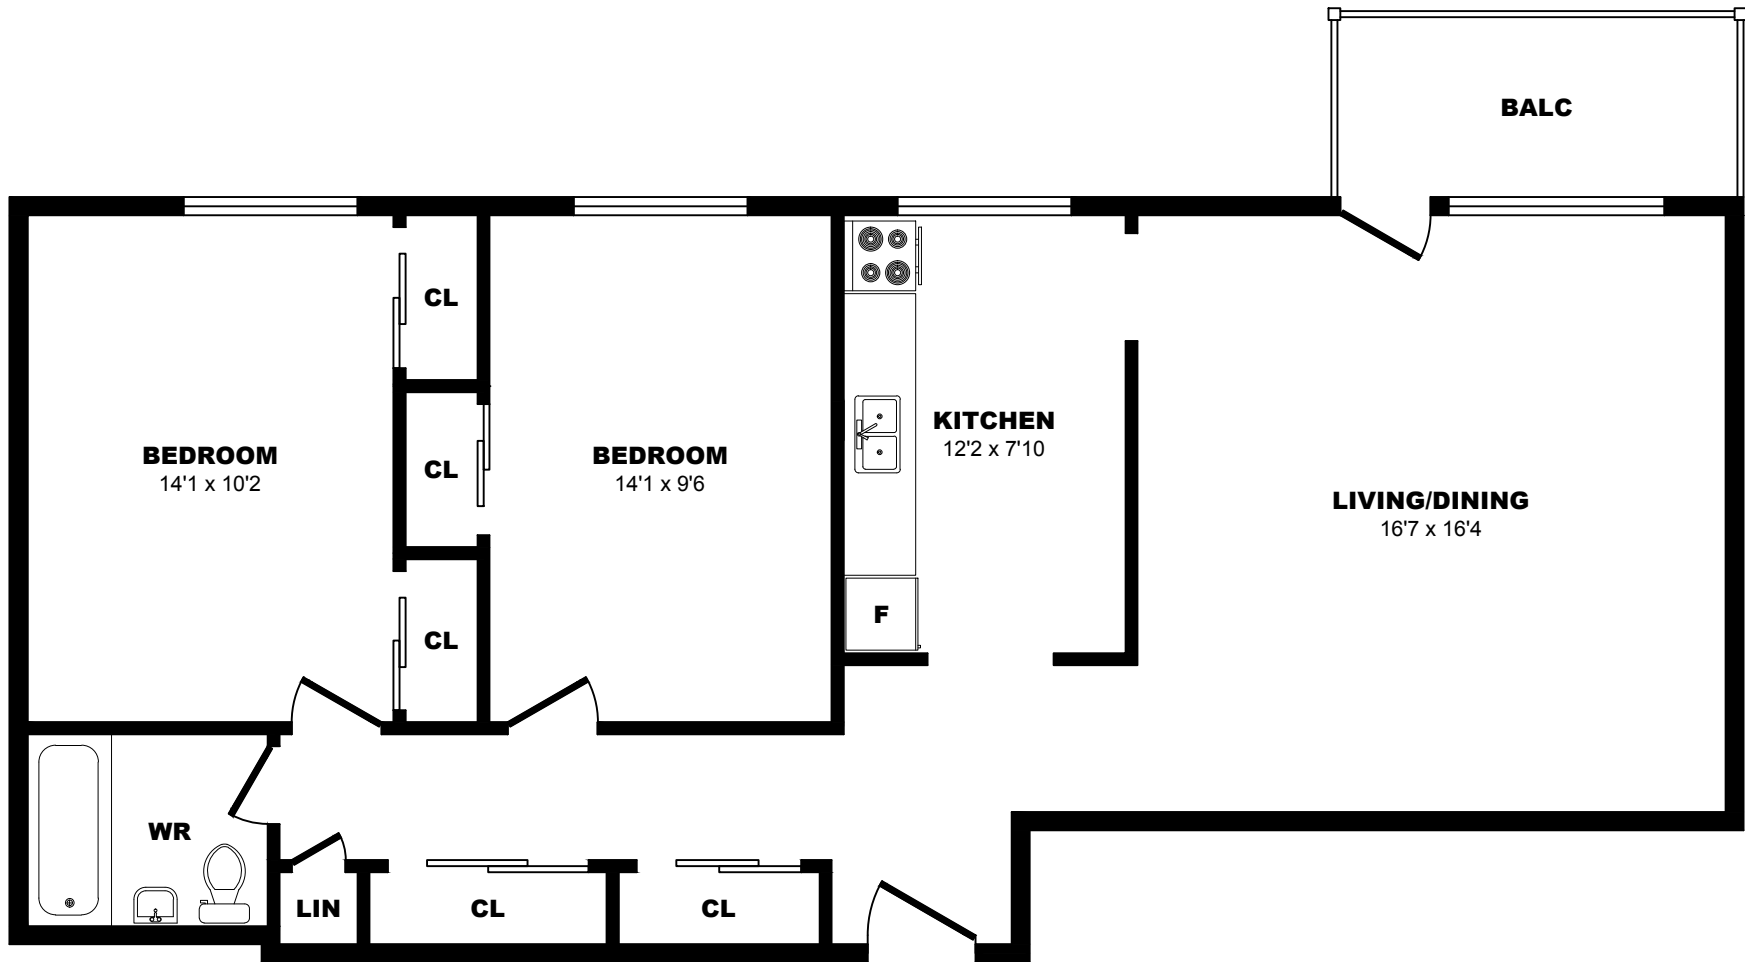

1004 Lawrence Ave East, North York - 2 Bdrm F, 880sf

All dimensions are approximate. Sizes and specifications are subject to change without notice E. & O. E.
All illustrations are artist's concept. Actual usable floor space may vary slightly from stated floor area.