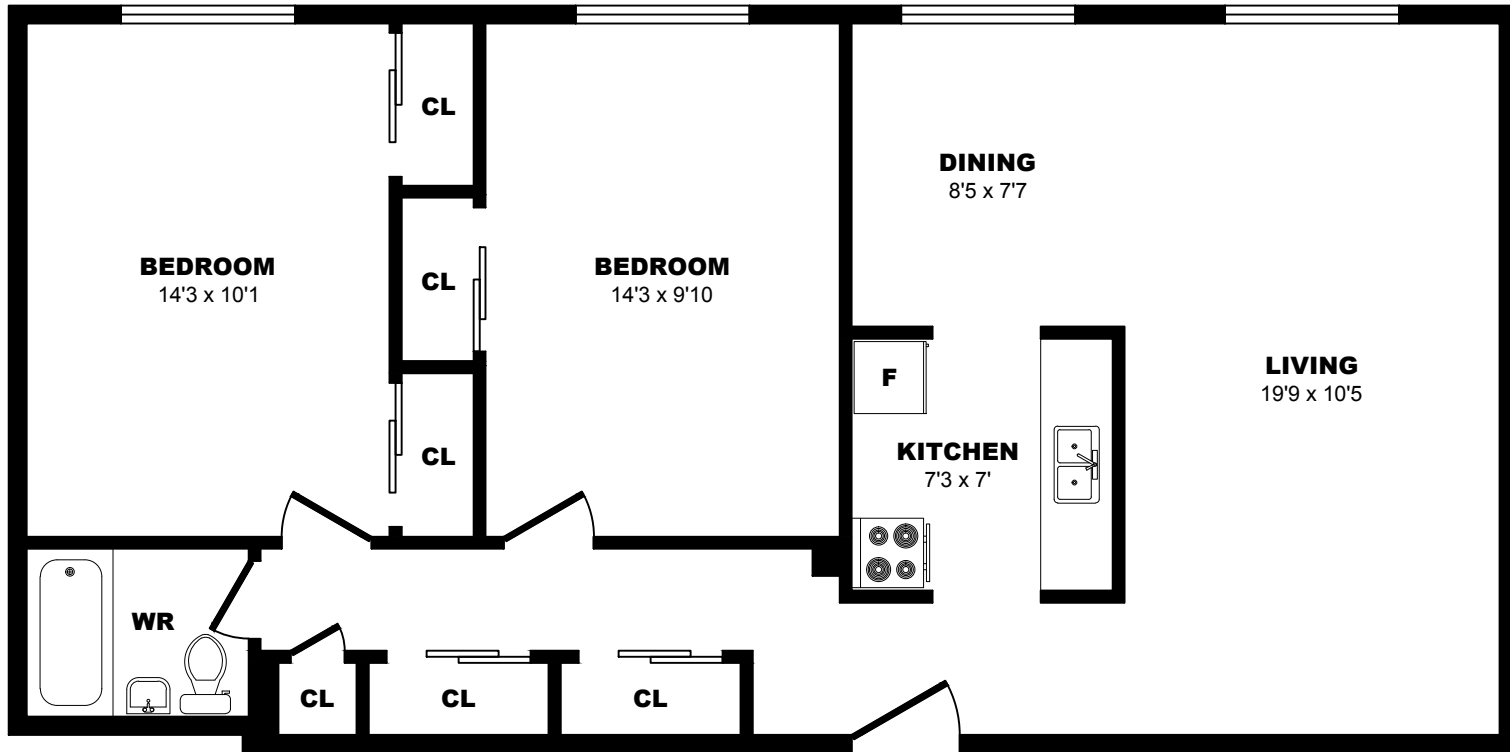

## 1004 Lawrence Ave East, North York - 2 Bdrm C, 805sf

All dimensions are approximate. Sizes and specifications are subject to change without notice E. & O. E.  
All illustrations are artist's concept. Actual usable floor space may vary slightly from stated floor area.

## 1004 Lawrence Ave East, North York - 2 Bdrm D, 805sf

All dimensions are approximate. Sizes and specifications are subject to change without notice E. & O. E.  
All illustrations are artist's concept. Actual usable floor space may vary slightly from stated floor area.