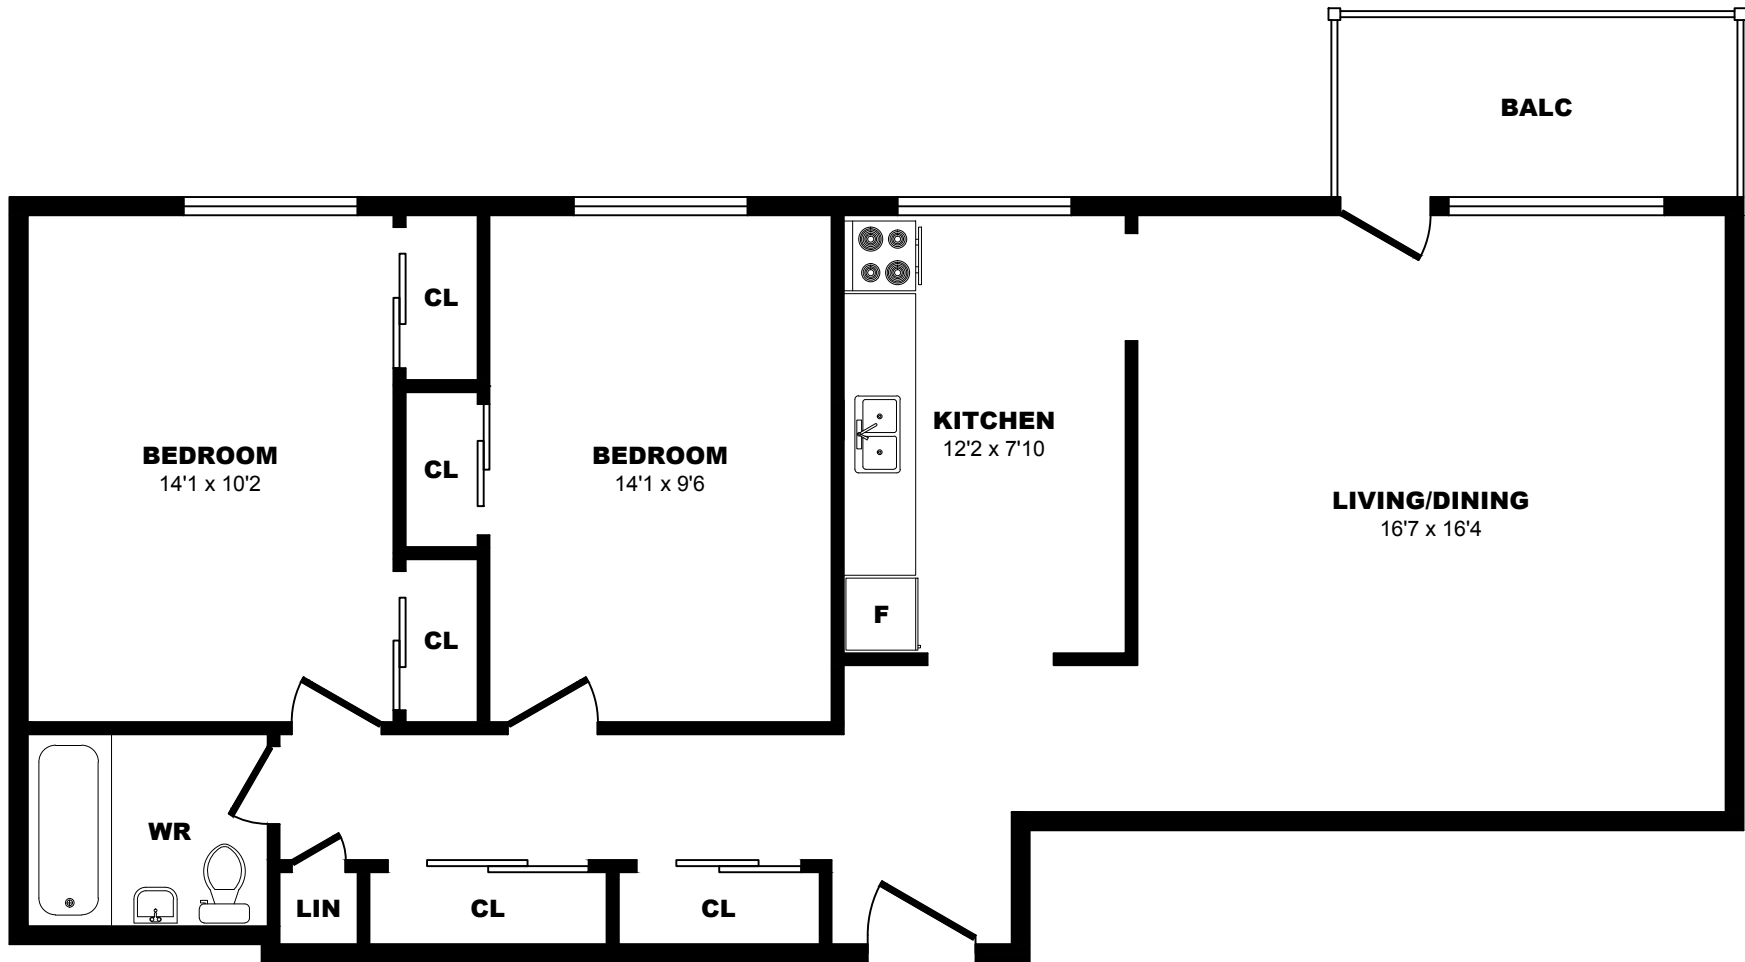

## 1004 Lawrence Ave East, North York - 2 Bdrm C, 805sf

All dimensions are approximate. Sizes and specifications are subject to change without notice E. & O. E.  
All illustrations are artist's concept. Actual usable floor space may vary slightly from stated floor area.

## 1004 Lawrence Ave East, North York - 2 Bdrm D, 805sf

All dimensions are approximate. Sizes and specifications are subject to change without notice E. & O. E.  
All illustrations are artist's concept. Actual usable floor space may vary slightly from stated floor area.

## 1004 Lawrence Ave East, North York - 2 Bdrm E, 805sf

All dimensions are approximate. Sizes and specifications are subject to change without notice E. & O. E.  
All illustrations are artist's concept. Actual usable floor space may vary slightly from stated floor area.

## 1004 Lawrence Ave East, North York - 2 Bdrm F, 880sf

All dimensions are approximate. Sizes and specifications are subject to change without notice E. & O. E.  
 All illustrations are artist's concept. Actual usable floor space may vary slightly from stated floor area.