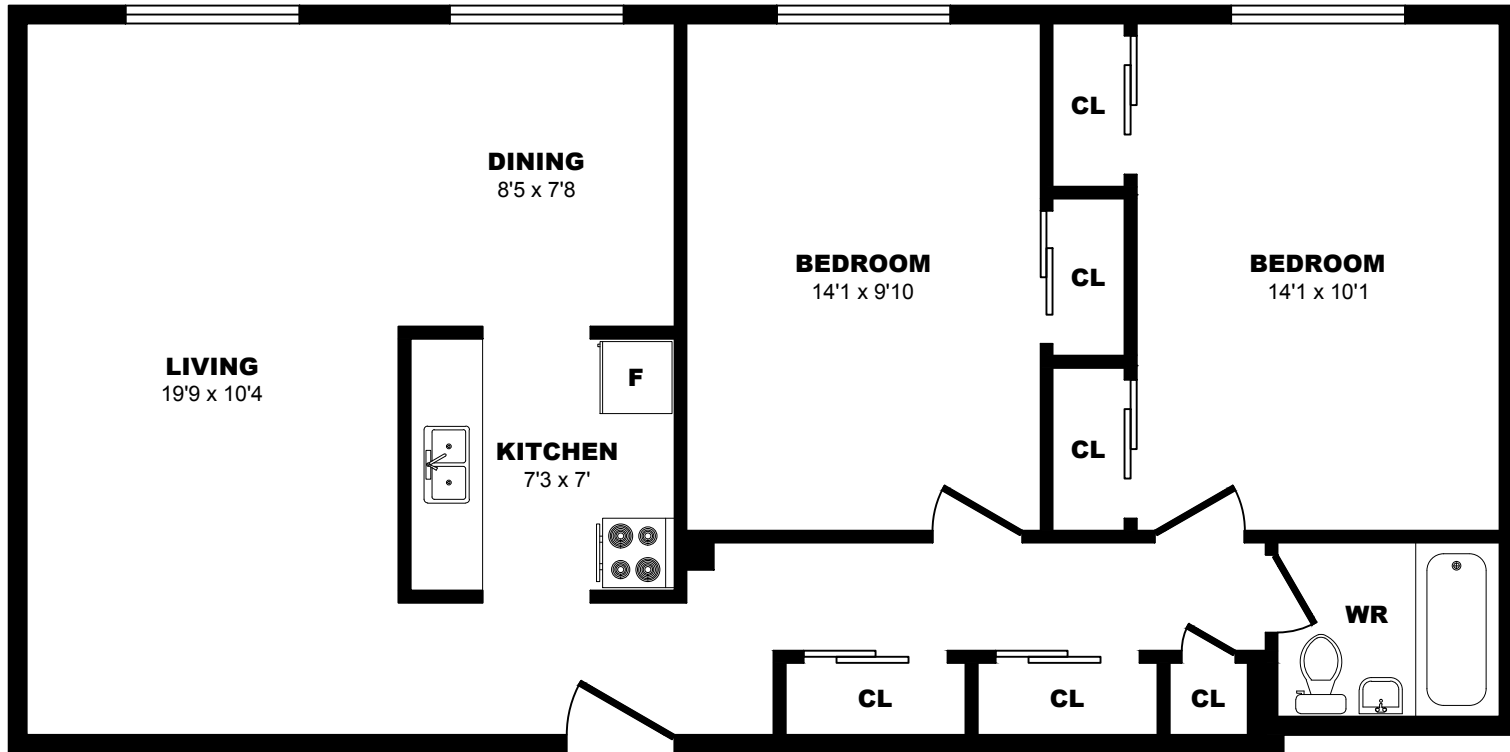

## 1004 Lawrence Ave East, North York - 2 Bdrm A, 840sf

All dimensions are approximate. Sizes and specifications are subject to change without notice E. & O. E.  
All illustrations are artist's concept. Actual usable floor space may vary slightly from stated floor area.

## 1004 Lawrence Ave East, North York - 2 Bdrm B, 805sf

All dimensions are approximate. Sizes and specifications are subject to change without notice E. & O. E.  
 All illustrations are artist's concept. Actual usable floor space may vary slightly from stated floor area.

## 1004 Lawrence Ave East, North York - 2 Bdrm C, 805sf

All dimensions are approximate. Sizes and specifications are subject to change without notice E. & O. E.  
All illustrations are artist's concept. Actual usable floor space may vary slightly from stated floor area.

## 1004 Lawrence Ave East, North York - 2 Bdrm D, 805sf

All dimensions are approximate. Sizes and specifications are subject to change without notice E. & O. E.  
All illustrations are artist's concept. Actual usable floor space may vary slightly from stated floor area.