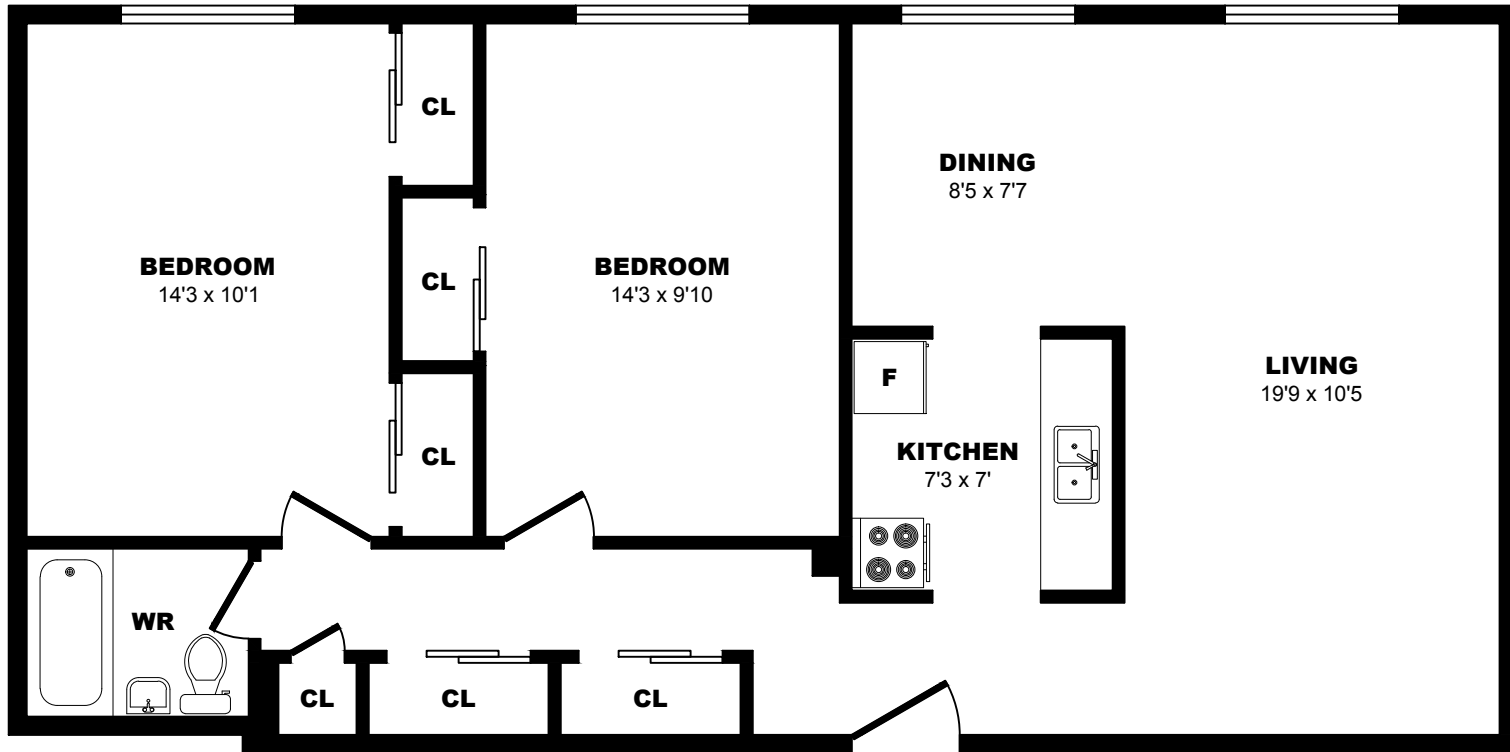

## 1004 Lawrence Ave East, North York - 2 Bdrm B, 805sf

All dimensions are approximate. Sizes and specifications are subject to change without notice E. & O. E.  
 All illustrations are artist's concept. Actual usable floor space may vary slightly from stated floor area.

## 1004 Lawrence Ave East, North York - 2 Bdrm C, 805sf

All dimensions are approximate. Sizes and specifications are subject to change without notice E. & O. E.  
All illustrations are artist's concept. Actual usable floor space may vary slightly from stated floor area.

## 1004 Lawrence Ave East, North York - 2 Bdrm D, 805sf

All dimensions are approximate. Sizes and specifications are subject to change without notice E. & O. E.  
All illustrations are artist's concept. Actual usable floor space may vary slightly from stated floor area.

## 1004 Lawrence Ave East, North York - 2 Bdrm E, 805sf

All dimensions are approximate. Sizes and specifications are subject to change without notice E. & O. E.  
All illustrations are artist's concept. Actual usable floor space may vary slightly from stated floor area.