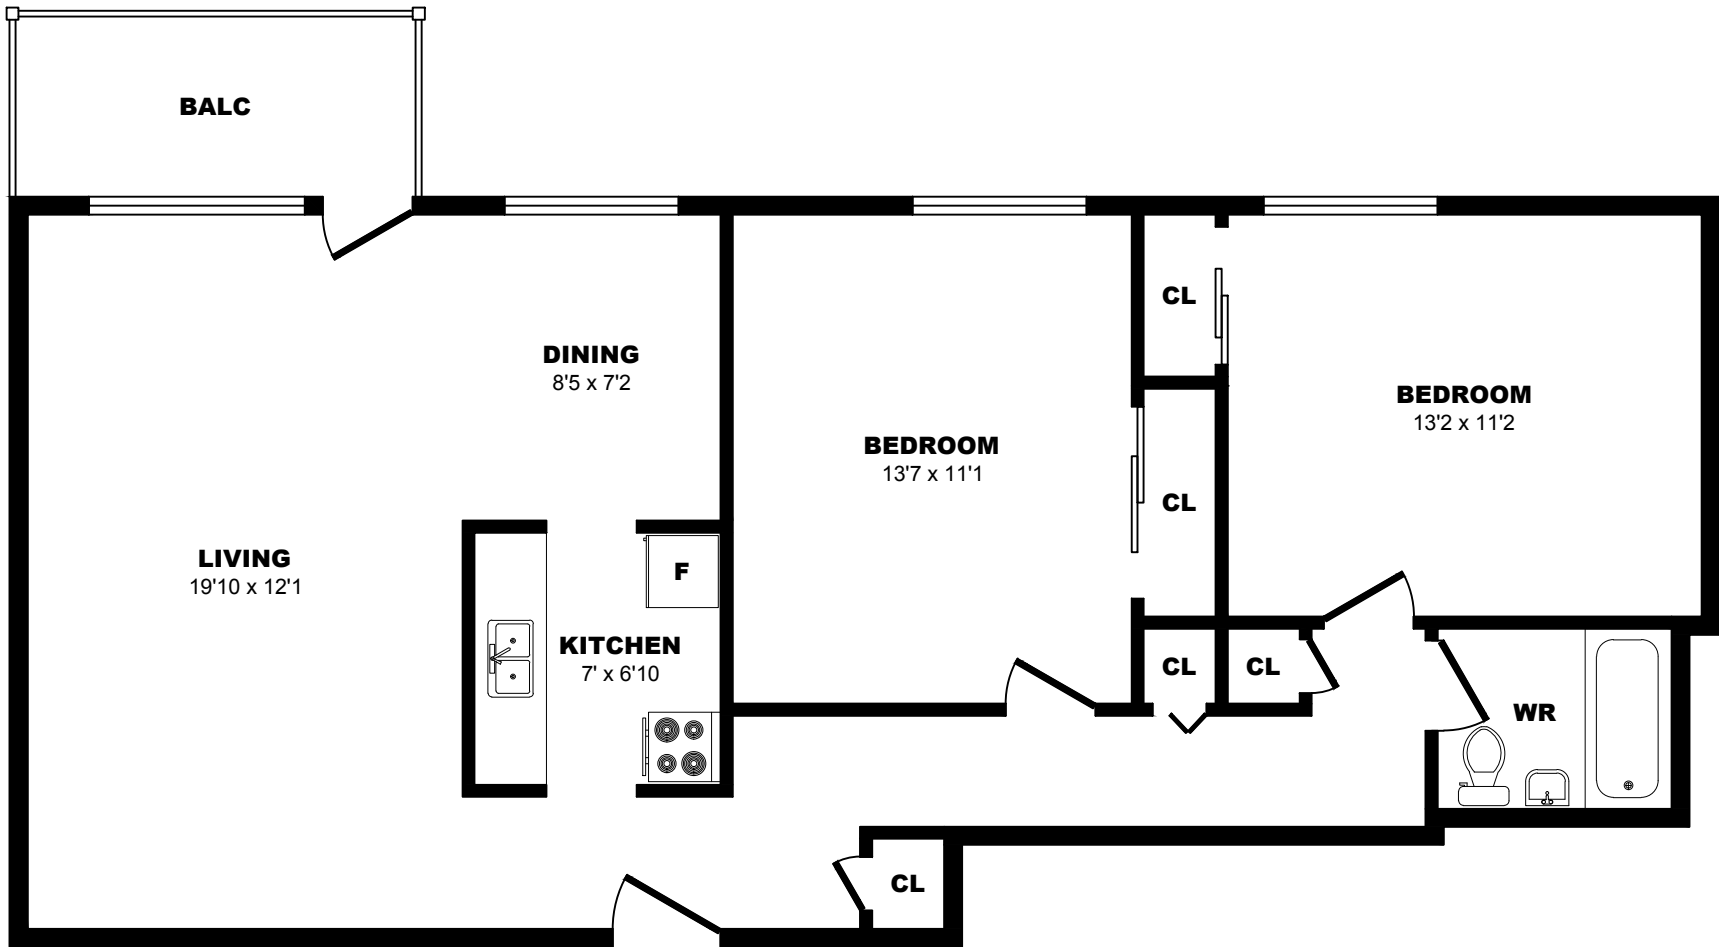

## 1004 Lawrence Ave East, North York - 2 Bdrm F, 880sf

All dimensions are approximate. Sizes and specifications are subject to change without notice E. & O. E.  
 All illustrations are artist's concept. Actual usable floor space may vary slightly from stated floor area.

## 1004 Lawrence Ave East, North York - 2 Bdrm G, 805sf

All dimensions are approximate. Sizes and specifications are subject to change without notice E. & O. E.  
All illustrations are artist's concept. Actual usable floor space may vary slightly from stated floor area.

## 1004 Lawrence Ave East, North York - 2 Bdrm H, 805sf

All dimensions are approximate. Sizes and specifications are subject to change without notice E. & O. E.  
 All illustrations are artist's concept. Actual usable floor space may vary slightly from stated floor area.