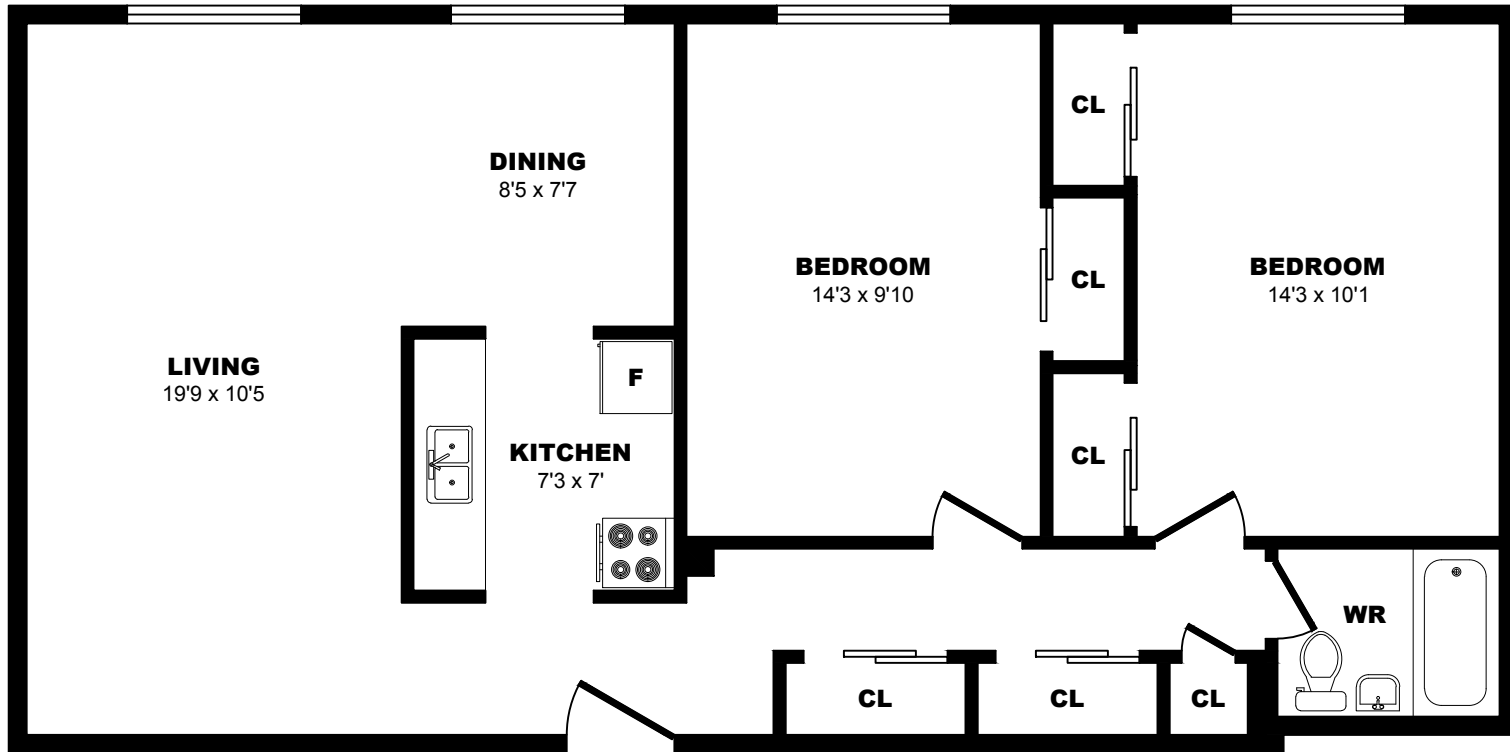

## 1004 Lawrence Ave East, North York - 2 Bdrm A, 840sf

All dimensions are approximate. Sizes and specifications are subject to change without notice E. & O. E.  
All illustrations are artist's concept. Actual usable floor space may vary slightly from stated floor area.

## 1004 Lawrence Ave East, North York - 2 Bdrm B, 805sf

All dimensions are approximate. Sizes and specifications are subject to change without notice E. & O. E.  
 All illustrations are artist's concept. Actual usable floor space may vary slightly from stated floor area.

## 1004 Lawrence Ave East, North York - 2 Bdrm C, 805sf

All dimensions are approximate. Sizes and specifications are subject to change without notice E. & O. E.  
All illustrations are artist's concept. Actual usable floor space may vary slightly from stated floor area.

## 1004 Lawrence Ave East, North York - 2 Bdrm D, 805sf

All dimensions are approximate. Sizes and specifications are subject to change without notice E. & O. E.  
All illustrations are artist's concept. Actual usable floor space may vary slightly from stated floor area.