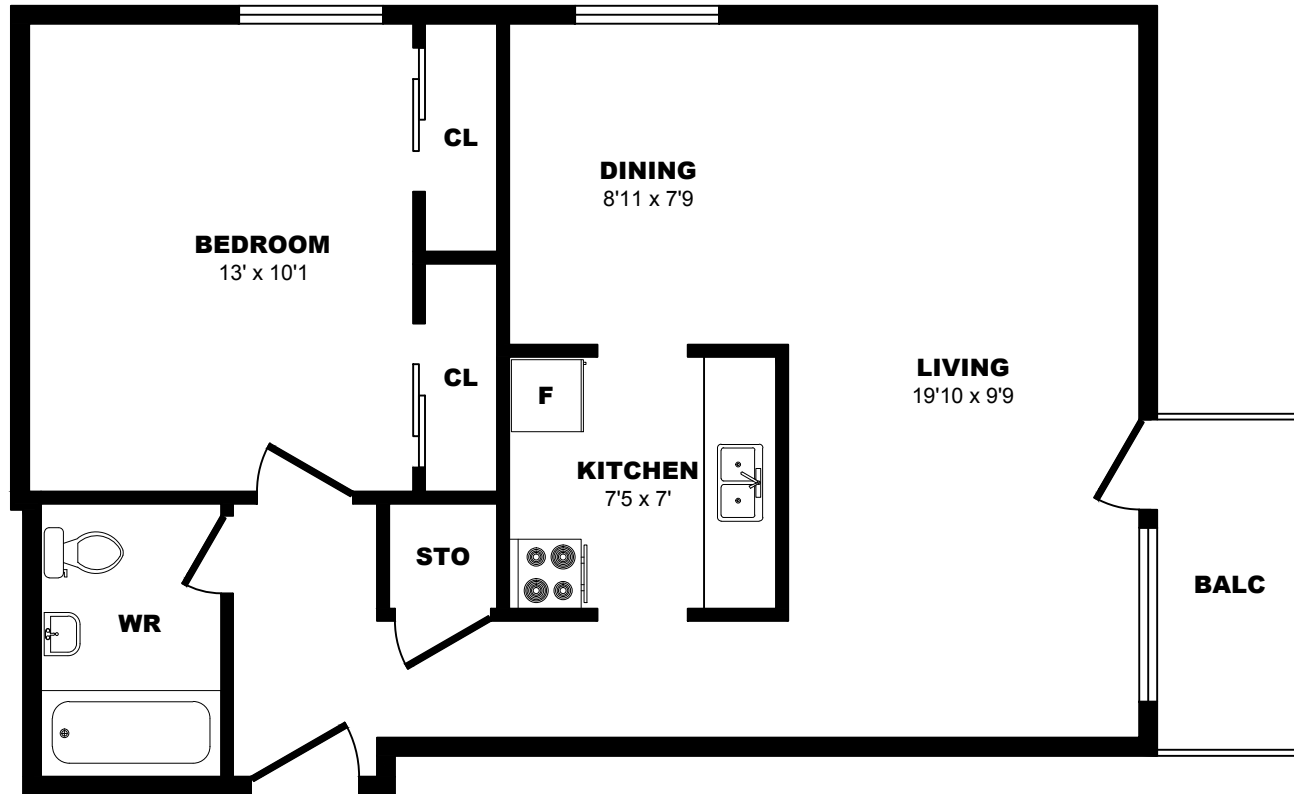

1004 Lawrence Ave East, North York - 1 Bdrm F, 590sf

All dimensions are approximate. Sizes and specifications are subject to change without notice E. & O. E.
All illustrations are artist's concept. Actual usable floor space may vary slightly from stated floor area.

1004 Lawrence Ave East, North York - 1 Bdrm G, 590sf

All dimensions are approximate. Sizes and specifications are subject to change without notice E. & O. E.
All illustrations are artist's concept. Actual usable floor space may vary slightly from stated floor area.