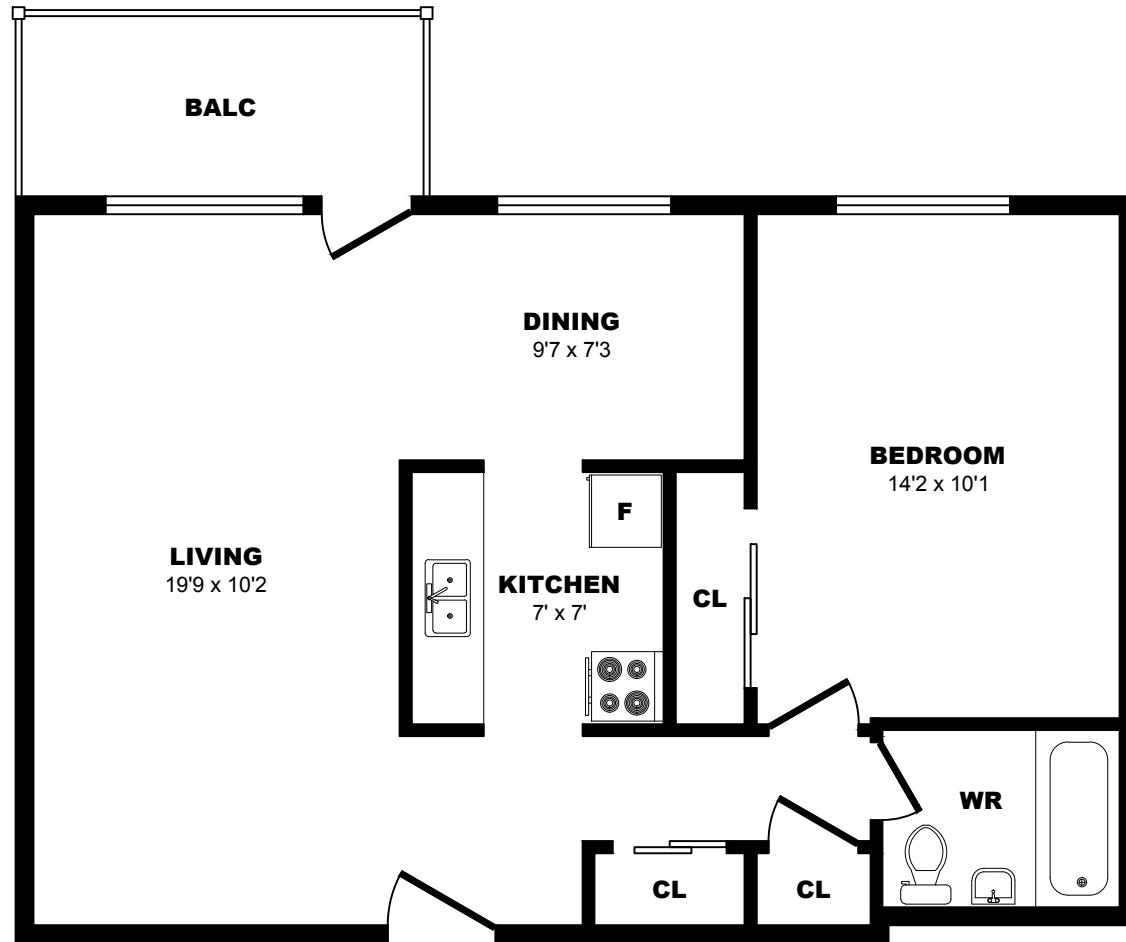

1004 Lawrence Ave East, North York - 1 Bdrm E, 590sf

All dimensions are approximate. Sizes and specifications are subject to change without notice E. & O. E.
All illustrations are artist's concept. Actual usable floor space may vary slightly from stated floor area.

1004 Lawrence Ave East, North York - 1 Bdrm F, 590sf

All dimensions are approximate. Sizes and specifications are subject to change without notice E. & O. E.
All illustrations are artist's concept. Actual usable floor space may vary slightly from stated floor area.