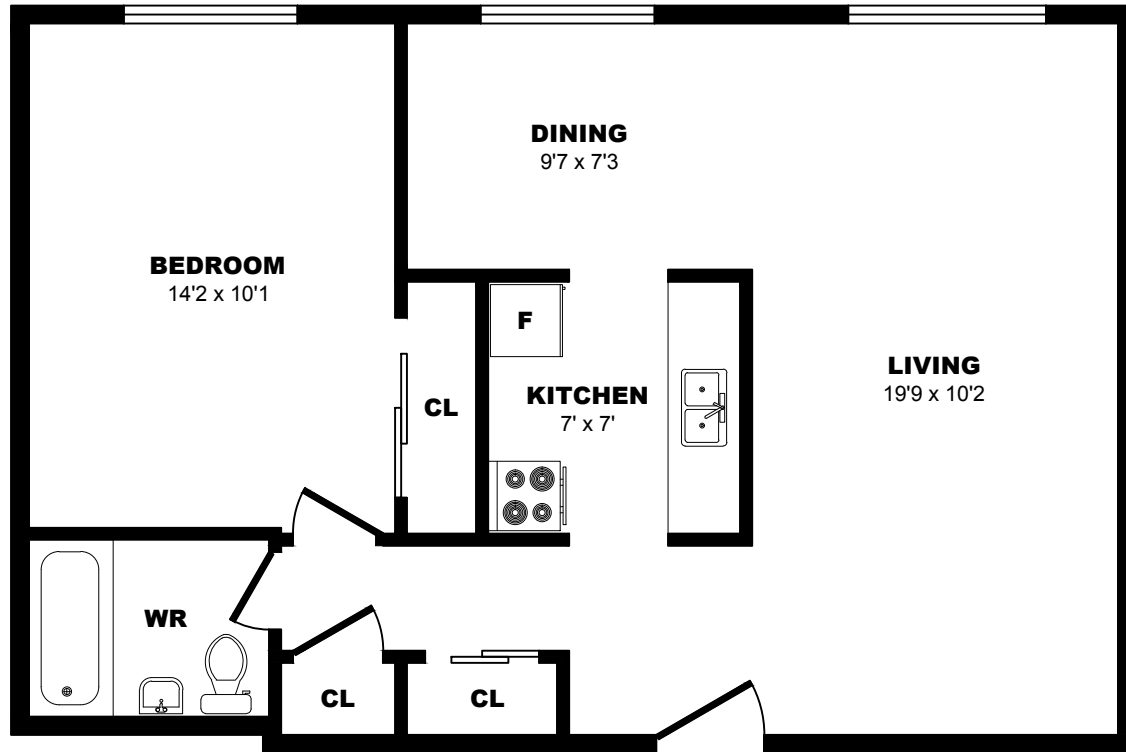

1004 Lawrence Ave East, North York - 1 Bdrm C, 590sf

All dimensions are approximate. Sizes and specifications are subject to change without notice E. & O. E.
All illustrations are artist's concept. Actual usable floor space may vary slightly from stated floor area.

1004 Lawrence Ave East, North York - 1 Bdrm D, 590sf

All dimensions are approximate. Sizes and specifications are subject to change without notice E. & O. E.
All illustrations are artist's concept. Actual usable floor space may vary slightly from stated floor area.

1004 Lawrence Ave East, North York - 1 Bdrm E, 590sf

All dimensions are approximate. Sizes and specifications are subject to change without notice E. & O. E.
All illustrations are artist's concept. Actual usable floor space may vary slightly from stated floor area.