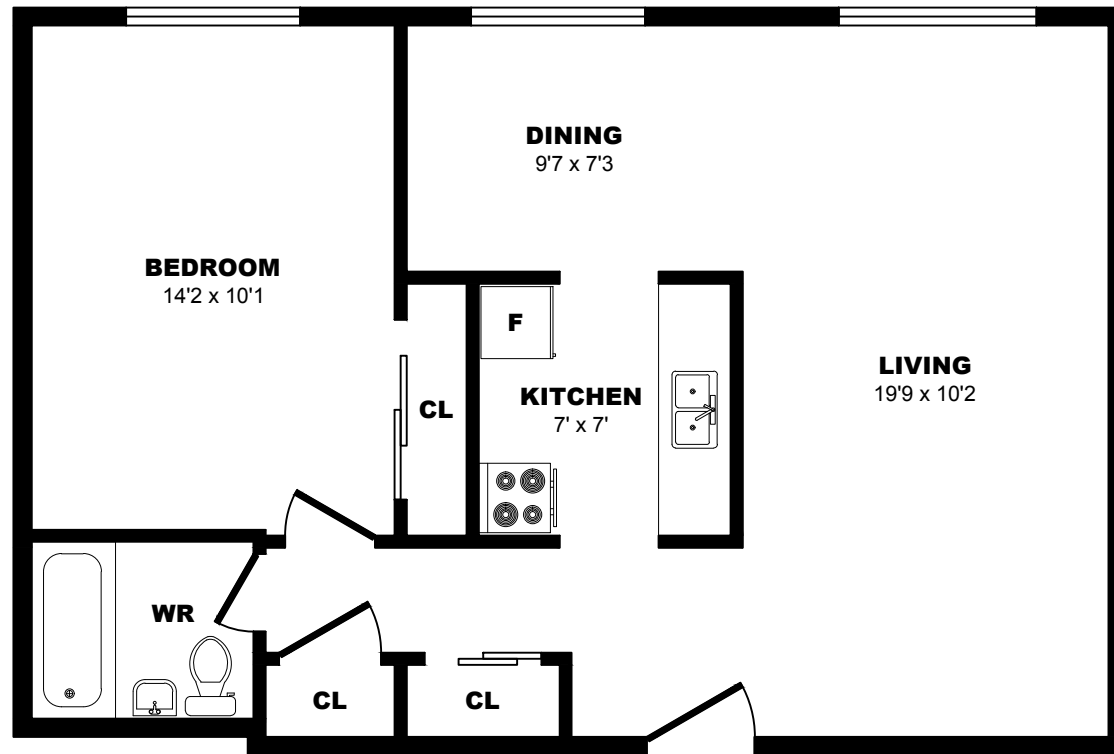

1004 Lawrence Ave East, North York - 1 Bdrm A, 590sf

All dimensions are approximate. Sizes and specifications are subject to change without notice E. & O. E.
 All illustrations are artist's concept. Actual usable floor space may vary slightly from stated floor area.

1004 Lawrence Ave East, North York - 1 Bdrm B, 590sf

All dimensions are approximate. Sizes and specifications are subject to change without notice E. & O. E.
All illustrations are artist's concept. Actual usable floor space may vary slightly from stated floor area.

1004 Lawrence Ave East, North York - 1 Bdrm C, 590sf

All dimensions are approximate. Sizes and specifications are subject to change without notice E. & O. E.
All illustrations are artist's concept. Actual usable floor space may vary slightly from stated floor area.

1004 Lawrence Ave East, North York - 1 Bdrm D, 590sf

All dimensions are approximate. Sizes and specifications are subject to change without notice E. & O. E.
All illustrations are artist's concept. Actual usable floor space may vary slightly from stated floor area.