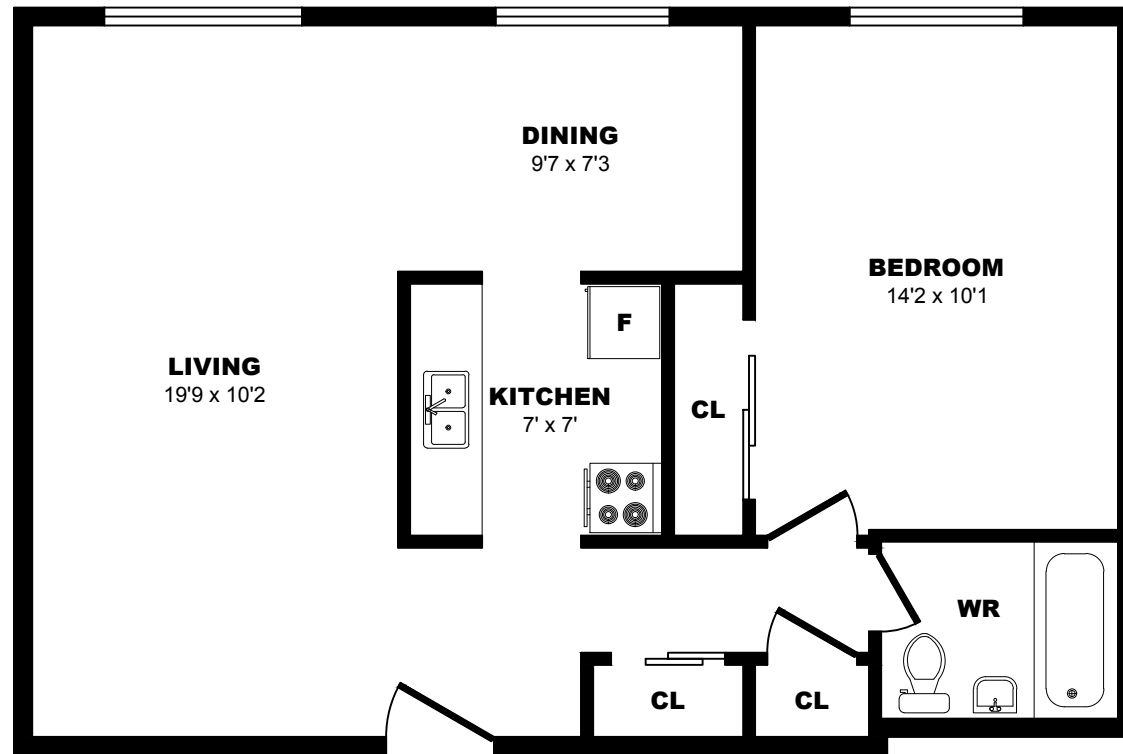

1004 Lawrence Ave East, North York - 1 Bdrm G, 590sf

All dimensions are approximate. Sizes and specifications are subject to change without notice E. & O. E.
All illustrations are artist's concept. Actual usable floor space may vary slightly from stated floor area.

1004 Lawrence Ave East, North York - 1 Bdrm H, 620sf

All dimensions are approximate. Sizes and specifications are subject to change without notice E. & O. E.
All illustrations are artist's concept. Actual usable floor space may vary slightly from stated floor area.