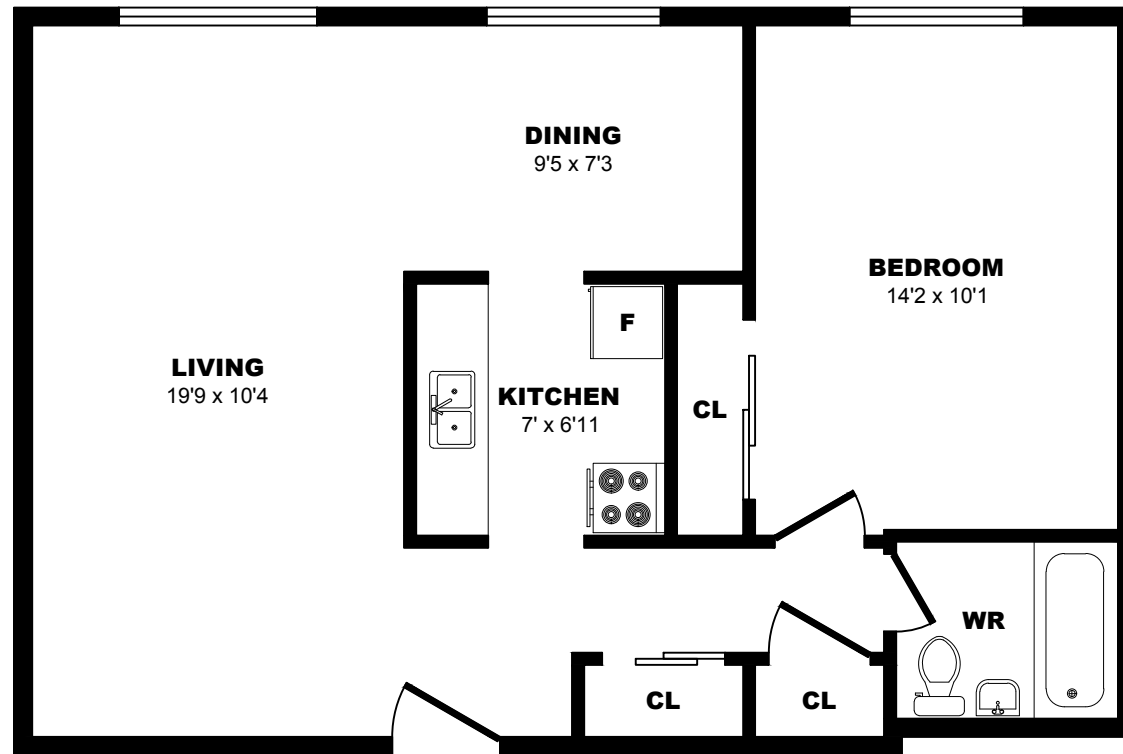

1004 Lawrence Ave East, North York - 1 Bdrm A, 590sf

All dimensions are approximate. Sizes and specifications are subject to change without notice E. & O. E.
 All illustrations are artist's concept. Actual usable floor space may vary slightly from stated floor area.

1004 Lawrence Ave East, North York - 1 Bdrm B, 590sf

All dimensions are approximate. Sizes and specifications are subject to change without notice E. & O. E.
All illustrations are artist's concept. Actual usable floor space may vary slightly from stated floor area.

1004 Lawrence Ave East, North York - 1 Bdrm C, 590sf

All dimensions are approximate. Sizes and specifications are subject to change without notice E. & O. E.
All illustrations are artist's concept. Actual usable floor space may vary slightly from stated floor area.

1004 Lawrence Ave East, North York - 1 Bdrm D, 590sf

All dimensions are approximate. Sizes and specifications are subject to change without notice E. & O. E.
All illustrations are artist's concept. Actual usable floor space may vary slightly from stated floor area.