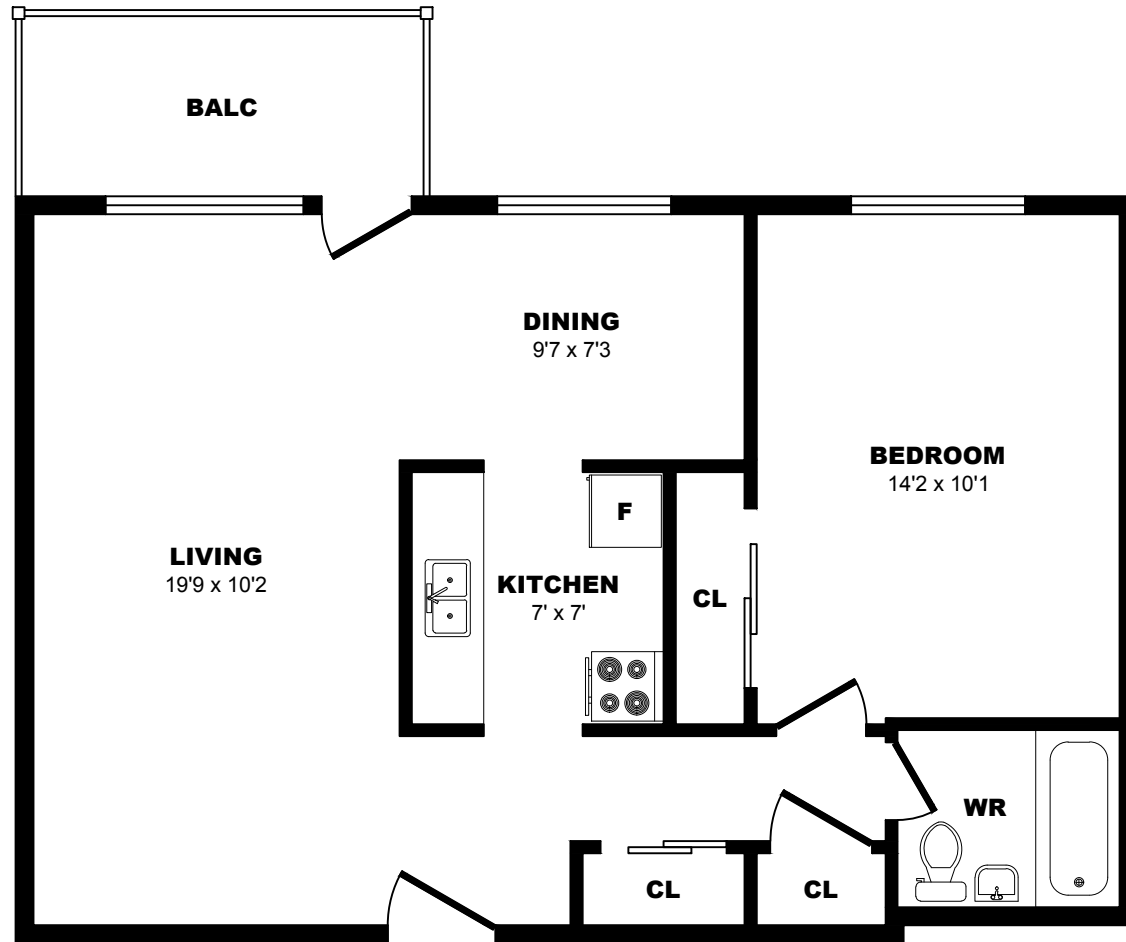

1004 Lawrence Ave East, North York - 1 Bdrm A, 590sf

All dimensions are approximate. Sizes and specifications are subject to change without notice E. & O. E.
 All illustrations are artist's concept. Actual usable floor space may vary slightly from stated floor area.

1004 Lawrence Ave East, North York - 1 Bdrm B, 590sf

All dimensions are approximate. Sizes and specifications are subject to change without notice E. & O. E.
All illustrations are artist's concept. Actual usable floor space may vary slightly from stated floor area.

1004 Lawrence Ave East, North York - 1 Bdrm C, 590sf

All dimensions are approximate. Sizes and specifications are subject to change without notice E. & O. E.
All illustrations are artist's concept. Actual usable floor space may vary slightly from stated floor area.

1004 Lawrence Ave East, North York - 1 Bdrm D, 590sf

All dimensions are approximate. Sizes and specifications are subject to change without notice E. & O. E.
All illustrations are artist's concept. Actual usable floor space may vary slightly from stated floor area.