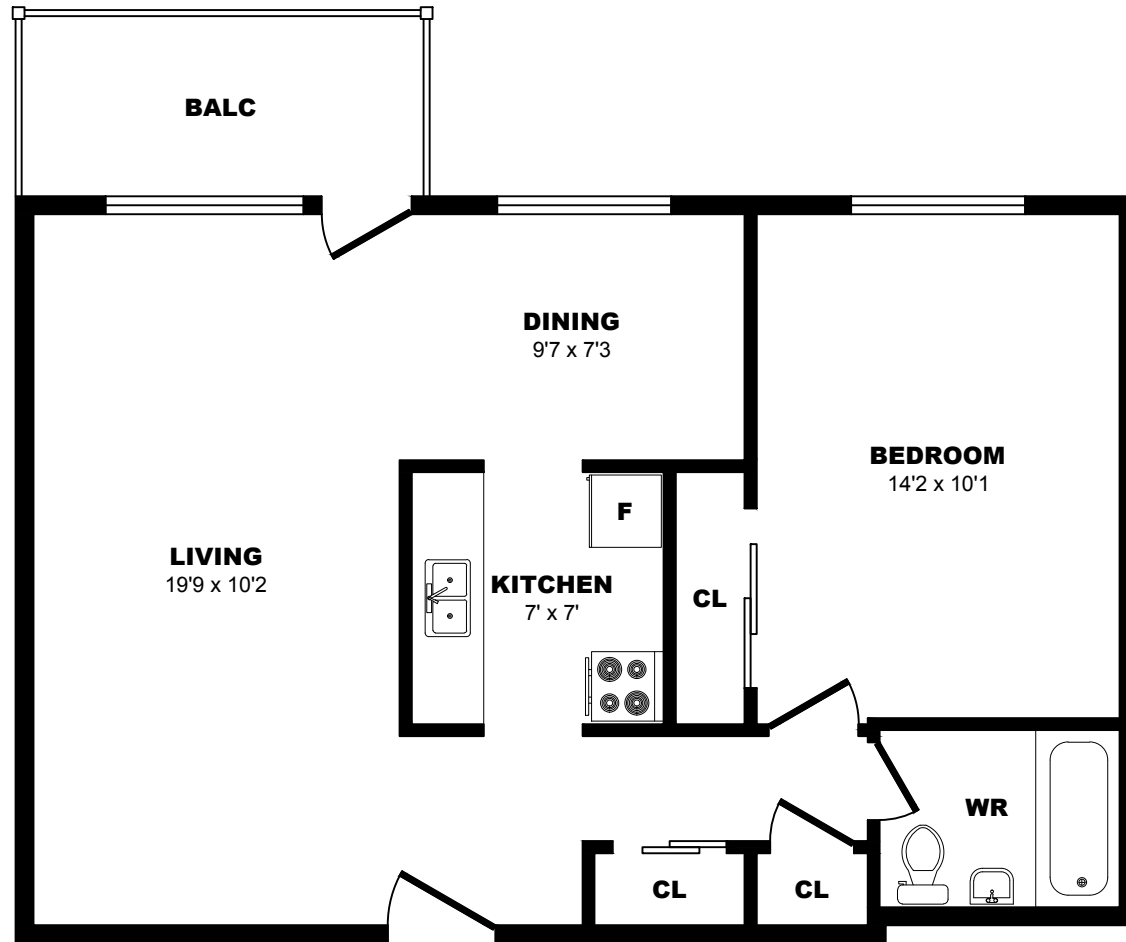

1004 Lawrence Ave East, North York - 1 Bdrm B, 590sf

All dimensions are approximate. Sizes and specifications are subject to change without notice E. & O. E.
All illustrations are artist's concept. Actual usable floor space may vary slightly from stated floor area.

1004 Lawrence Ave East, North York - 1 Bdrm C, 590sf

All dimensions are approximate. Sizes and specifications are subject to change without notice E. & O. E.
All illustrations are artist's concept. Actual usable floor space may vary slightly from stated floor area.

1004 Lawrence Ave East, North York - 1 Bdrm D, 590sf

All dimensions are approximate. Sizes and specifications are subject to change without notice E. & O. E.
All illustrations are artist's concept. Actual usable floor space may vary slightly from stated floor area.

1004 Lawrence Ave East, North York - 1 Bdrm E, 590sf

All dimensions are approximate. Sizes and specifications are subject to change without notice E. & O. E.
All illustrations are artist's concept. Actual usable floor space may vary slightly from stated floor area.