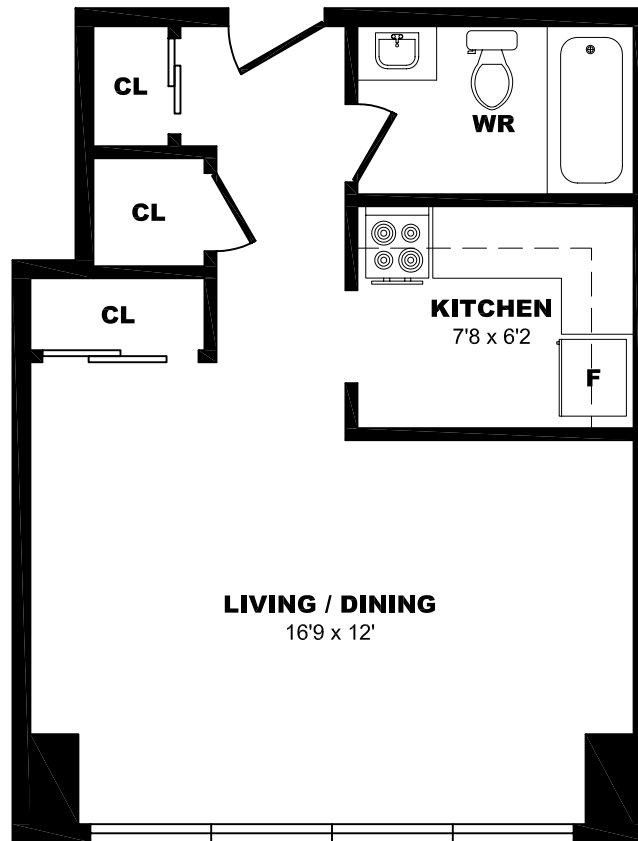

33 Orchard View Blvd, Toronto – Bachelor G, 400sf

All dimensions are approximate. Sizes and specifications are subject to change without notice E. & O. E.
All illustrations are artist's concept. Actual usable floor space may vary slightly from stated floor area.

33 Orchard View Blvd, Toronto – Bachelor H, 400sf

All dimensions are approximate. Sizes and specifications are subject to change without notice E. & O. E.
All illustrations are artist's concept. Actual usable floor space may vary slightly from stated floor area.

33 Orchard View Blvd, Toronto – Bachelor I, 435sf

All dimensions are approximate. Sizes and specifications are subject to change without notice E. & O. E.
All illustrations are artist's concept. Actual usable floor space may vary slightly from stated floor area.

33 Orchard View Blvd, Toronto – Bachelor J, 360sf

All dimensions are approximate. Sizes and specifications are subject to change without notice E. & O. E.
All illustrations are artist's concept. Actual usable floor space may vary slightly from stated floor area.