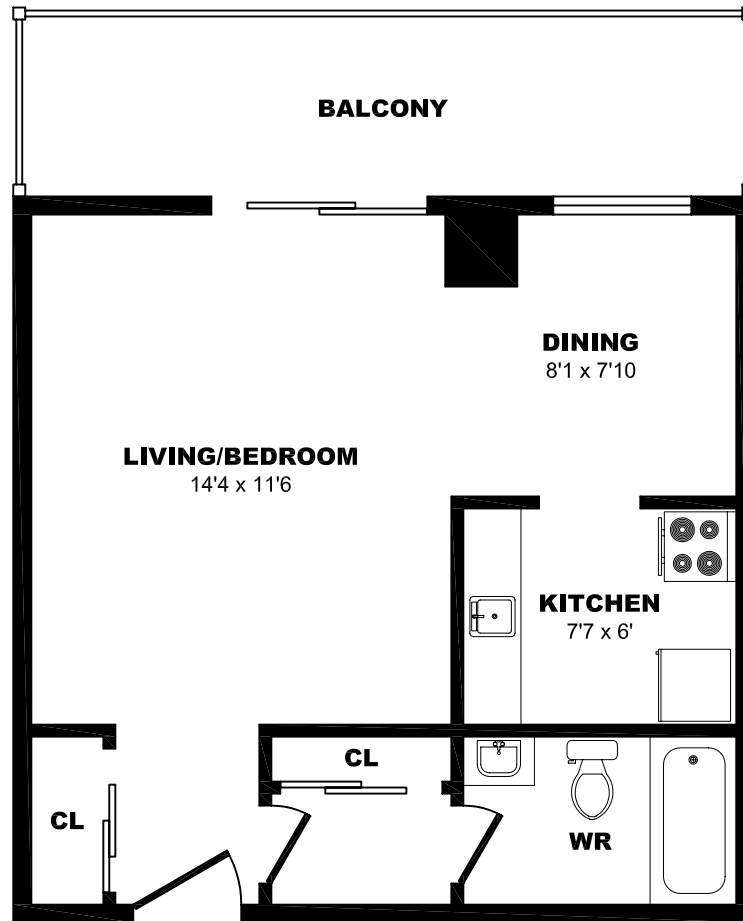

33 Orchard View Blvd, Toronto – Bachelor A, 400sf

All dimensions are approximate. Sizes and specifications are subject to change without notice E. & O. E.
All illustrations are artist's concept. Actual usable floor space may vary slightly from stated floor area.

33 Orchard View Blvd, Toronto – Bachelor B, 400sf

All dimensions are approximate. Sizes and specifications are subject to change without notice E. & O. E.
All illustrations are artist's concept. Actual usable floor space may vary slightly from stated floor area.

33 Orchard View Blvd, Toronto – Bachelor C, 400sf

All dimensions are approximate. Sizes and specifications are subject to change without notice E. & O. E.
All illustrations are artist's concept. Actual usable floor space may vary slightly from stated floor area.

33 Orchard View Blvd, Toronto – Bachelor D, 375sf

All dimensions are approximate. Sizes and specifications are subject to change without notice E. & O. E.
All illustrations are artist's concept. Actual usable floor space may vary slightly from stated floor area.