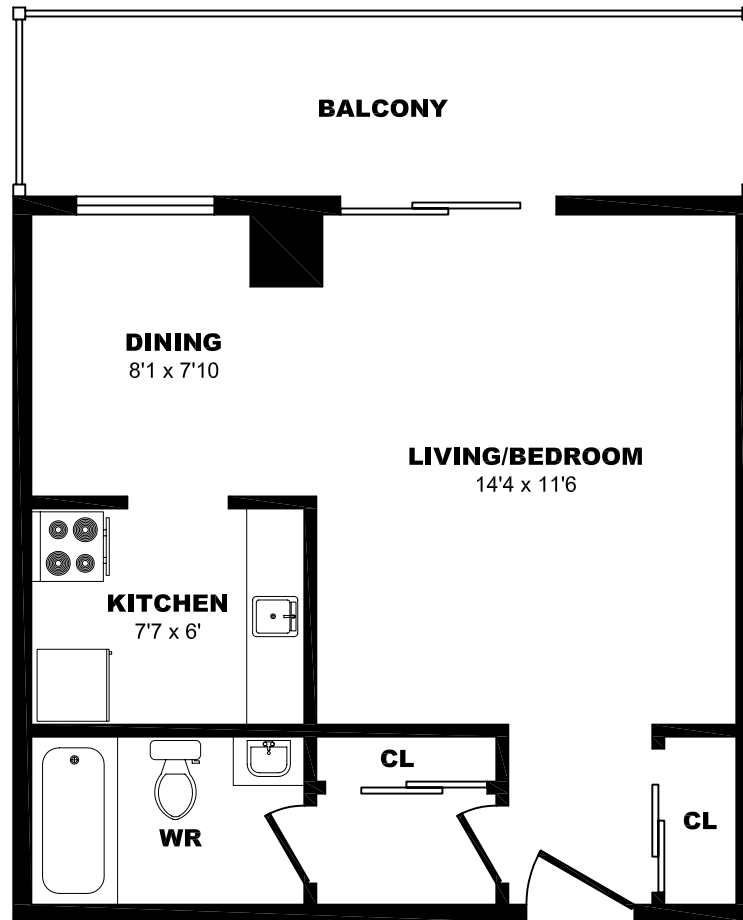

33 Orchard View Blvd, Toronto – Bachelor C, 400sf

All dimensions are approximate. Sizes and specifications are subject to change without notice E. & O. E.
All illustrations are artist's concept. Actual usable floor space may vary slightly from stated floor area.

33 Orchard View Blvd, Toronto – Bachelor D, 375sf

All dimensions are approximate. Sizes and specifications are subject to change without notice E. & O. E.
All illustrations are artist's concept. Actual usable floor space may vary slightly from stated floor area.

33 Orchard View Blvd, Toronto – Bachelor E, 375sf

All dimensions are approximate. Sizes and specifications are subject to change without notice E. & O. E.
All illustrations are artist's concept. Actual usable floor space may vary slightly from stated floor area.

33 Orchard View Blvd, Toronto – Bachelor F, 375sf

All dimensions are approximate. Sizes and specifications are subject to change without notice E. & O. E.
All illustrations are artist's concept. Actual usable floor space may vary slightly from stated floor area.