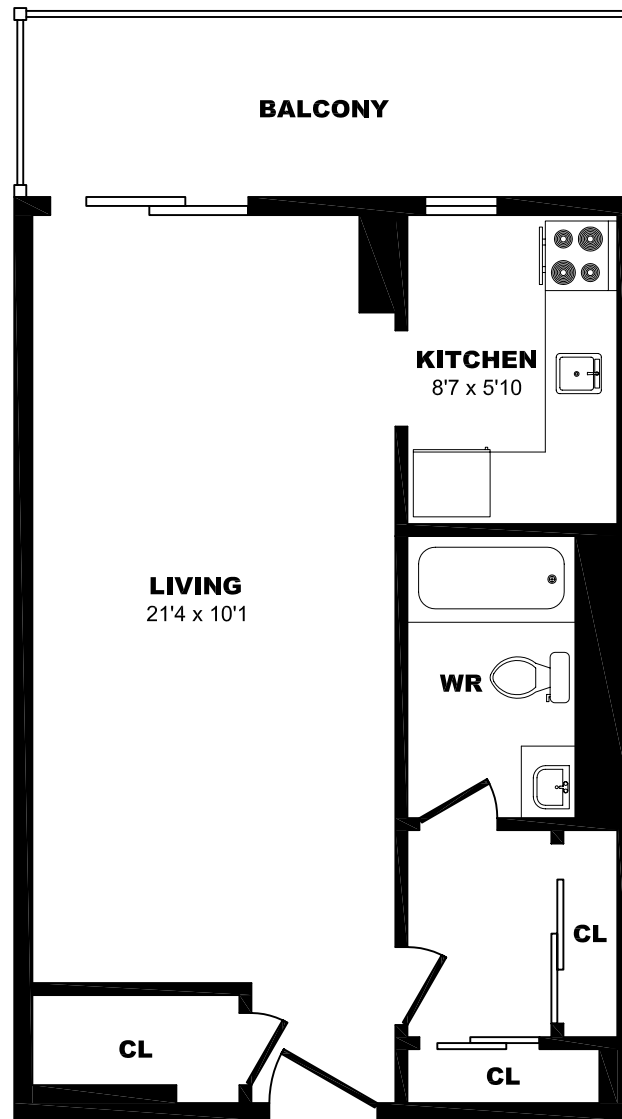

33 Orchard View Blvd, Toronto – Bachelor D, 375sf

All dimensions are approximate. Sizes and specifications are subject to change without notice E. & O. E.
All illustrations are artist's concept. Actual usable floor space may vary slightly from stated floor area.

33 Orchard View Blvd, Toronto – Bachelor E, 375sf

All dimensions are approximate. Sizes and specifications are subject to change without notice E. & O. E.
All illustrations are artist's concept. Actual usable floor space may vary slightly from stated floor area.

33 Orchard View Blvd, Toronto – Bachelor F, 375sf

All dimensions are approximate. Sizes and specifications are subject to change without notice E. & O. E.
All illustrations are artist's concept. Actual usable floor space may vary slightly from stated floor area.

33 Orchard View Blvd, Toronto – Bachelor G, 400sf

All dimensions are approximate. Sizes and specifications are subject to change without notice E. & O. E.
All illustrations are artist's concept. Actual usable floor space may vary slightly from stated floor area.