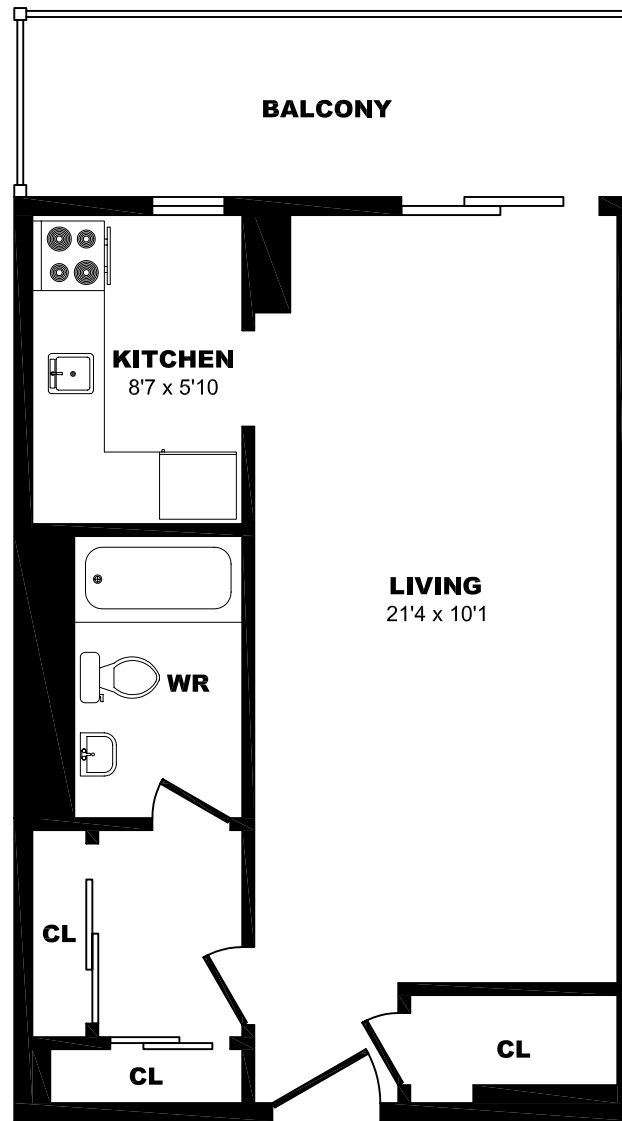

33 Orchard View Blvd, Toronto – Bachelor A, 400sf

All dimensions are approximate. Sizes and specifications are subject to change without notice E. & O. E.
All illustrations are artist's concept. Actual usable floor space may vary slightly from stated floor area.

33 Orchard View Blvd, Toronto – Bachelor B, 400sf

All dimensions are approximate. Sizes and specifications are subject to change without notice E. & O. E.
All illustrations are artist's concept. Actual usable floor space may vary slightly from stated floor area.

33 Orchard View Blvd, Toronto – Bachelor C, 400sf

All dimensions are approximate. Sizes and specifications are subject to change without notice E. & O. E.
All illustrations are artist's concept. Actual usable floor space may vary slightly from stated floor area.

33 Orchard View Blvd, Toronto – Bachelor D, 375sf

All dimensions are approximate. Sizes and specifications are subject to change without notice E. & O. E.
All illustrations are artist's concept. Actual usable floor space may vary slightly from stated floor area.