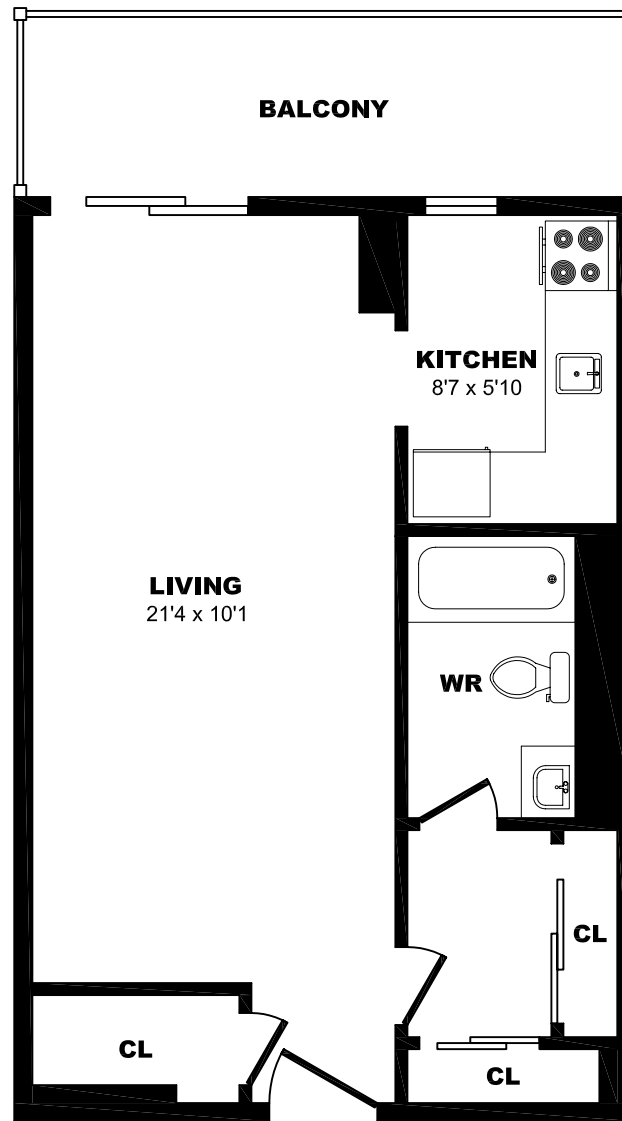

33 Orchard View Blvd, Toronto – Bachelor A, 400sf

All dimensions are approximate. Sizes and specifications are subject to change without notice E. & O. E.
All illustrations are artist's concept. Actual usable floor space may vary slightly from stated floor area.

33 Orchard View Blvd, Toronto – Bachelor B, 400sf

All dimensions are approximate. Sizes and specifications are subject to change without notice E. & O. E.
All illustrations are artist's concept. Actual usable floor space may vary slightly from stated floor area.

33 Orchard View Blvd, Toronto – Bachelor C, 400sf

All dimensions are approximate. Sizes and specifications are subject to change without notice E. & O. E.
All illustrations are artist's concept. Actual usable floor space may vary slightly from stated floor area.

33 Orchard View Blvd, Toronto – Bachelor D, 375sf

All dimensions are approximate. Sizes and specifications are subject to change without notice E. & O. E.
All illustrations are artist's concept. Actual usable floor space may vary slightly from stated floor area.