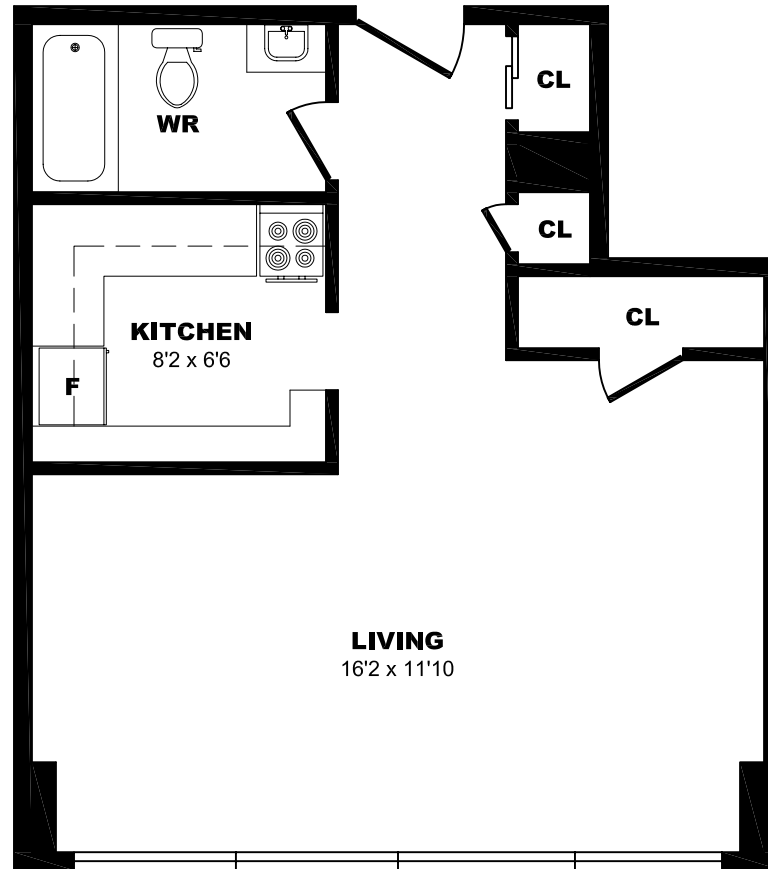

33 Orchard View Blvd, Toronto – Bachelor F, 375sf

All dimensions are approximate. Sizes and specifications are subject to change without notice E. & O. E.
All illustrations are artist's concept. Actual usable floor space may vary slightly from stated floor area.

33 Orchard View Blvd, Toronto – Bachelor G, 400sf

All dimensions are approximate. Sizes and specifications are subject to change without notice E. & O. E.
All illustrations are artist's concept. Actual usable floor space may vary slightly from stated floor area.

33 Orchard View Blvd, Toronto – Bachelor H, 400sf

All dimensions are approximate. Sizes and specifications are subject to change without notice E. & O. E.
All illustrations are artist's concept. Actual usable floor space may vary slightly from stated floor area.

33 Orchard View Blvd, Toronto – Bachelor I, 435sf

All dimensions are approximate. Sizes and specifications are subject to change without notice E. & O. E.
All illustrations are artist's concept. Actual usable floor space may vary slightly from stated floor area.