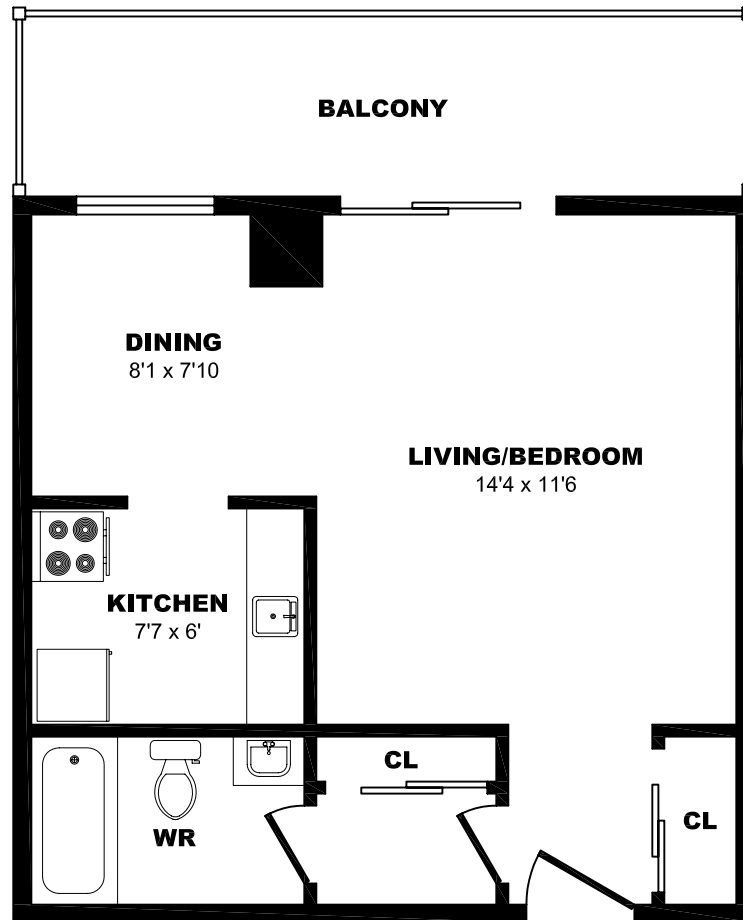

33 Orchard View Blvd, Toronto – Bachelor B, 400sf

All dimensions are approximate. Sizes and specifications are subject to change without notice E. & O. E.
All illustrations are artist's concept. Actual usable floor space may vary slightly from stated floor area.

33 Orchard View Blvd, Toronto – Bachelor C, 400sf

All dimensions are approximate. Sizes and specifications are subject to change without notice E. & O. E.
All illustrations are artist's concept. Actual usable floor space may vary slightly from stated floor area.

33 Orchard View Blvd, Toronto – Bachelor D, 375sf

All dimensions are approximate. Sizes and specifications are subject to change without notice E. & O. E.
All illustrations are artist's concept. Actual usable floor space may vary slightly from stated floor area.

33 Orchard View Blvd, Toronto – Bachelor E, 375sf

All dimensions are approximate. Sizes and specifications are subject to change without notice E. & O. E.
All illustrations are artist's concept. Actual usable floor space may vary slightly from stated floor area.