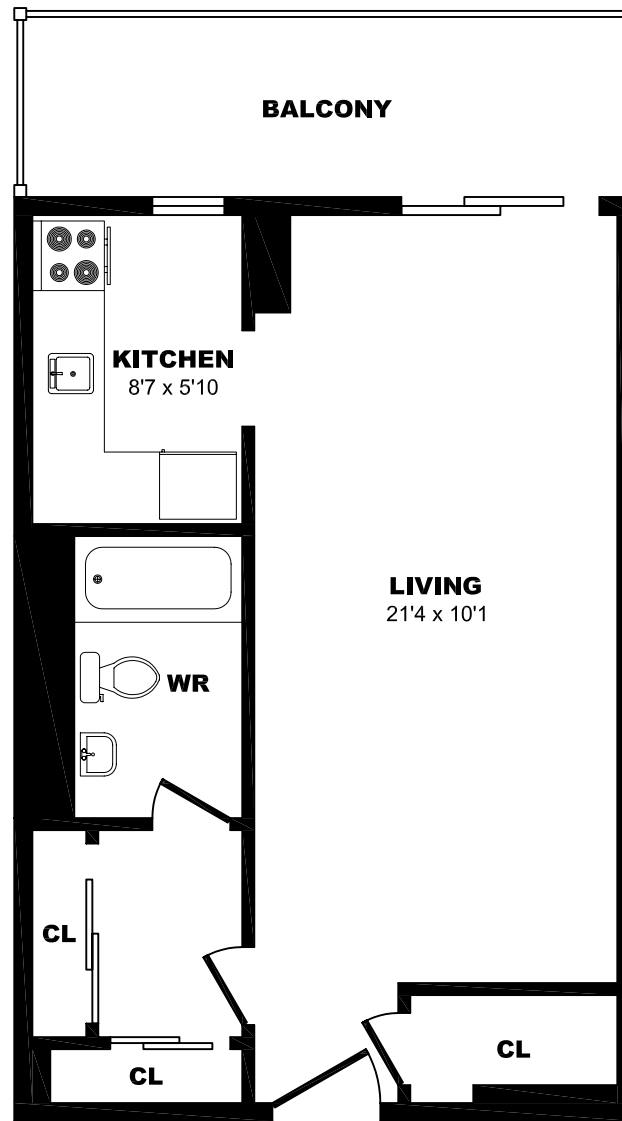

33 Orchard View Blvd, Toronto – Bachelor E, 375sf

All dimensions are approximate. Sizes and specifications are subject to change without notice E. & O. E.
All illustrations are artist's concept. Actual usable floor space may vary slightly from stated floor area.

33 Orchard View Blvd, Toronto – Bachelor F, 375sf

All dimensions are approximate. Sizes and specifications are subject to change without notice E. & O. E.
All illustrations are artist's concept. Actual usable floor space may vary slightly from stated floor area.

33 Orchard View Blvd, Toronto – Bachelor G, 400sf

All dimensions are approximate. Sizes and specifications are subject to change without notice E. & O. E.
All illustrations are artist's concept. Actual usable floor space may vary slightly from stated floor area.

33 Orchard View Blvd, Toronto – Bachelor H, 400sf

All dimensions are approximate. Sizes and specifications are subject to change without notice E. & O. E.
All illustrations are artist's concept. Actual usable floor space may vary slightly from stated floor area.