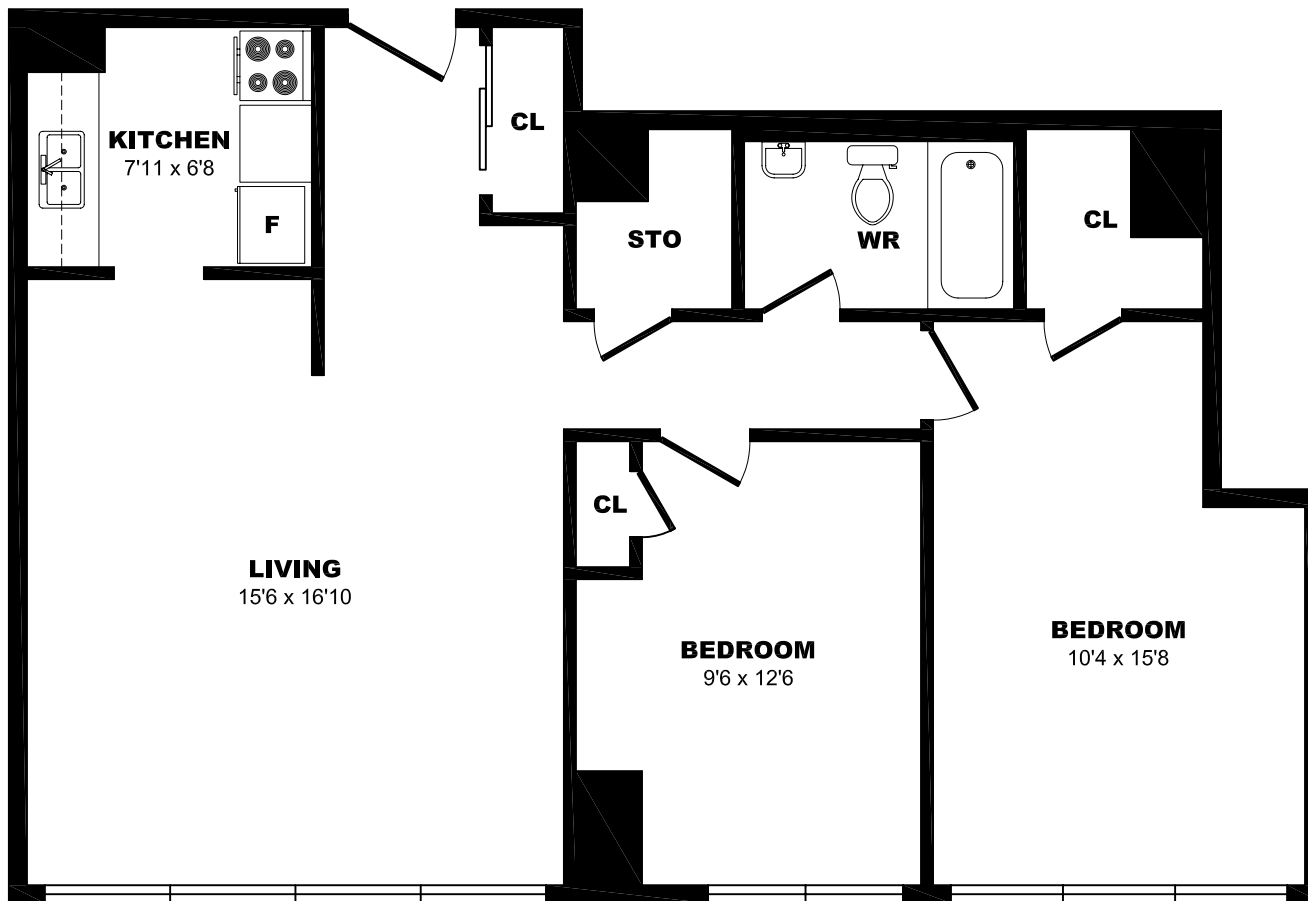

33 Orchard View Blvd, Toronto – 2 Bdrm A, 820sf

All dimensions are approximate. Sizes and specifications are subject to change without notice E. & O. E.
All illustrations are artist's concept. Actual usable floor space may vary slightly from stated floor area.

33 Orchard View Blvd, Toronto – 2 Bdrm B, 860sf

All dimensions are approximate. Sizes and specifications are subject to change without notice E. & O. E.
All illustrations are artist's concept. Actual usable floor space may vary slightly from stated floor area.

33 Orchard View Blvd, Toronto – 2 Bdrm C, 760sf

All dimensions are approximate. Sizes and specifications are subject to change without notice E. & O. E.
All illustrations are artist's concept. Actual usable floor space may vary slightly from stated floor area.

33 Orchard View Blvd, Toronto – 2 Bdrm D, 735sf

All dimensions are approximate. Sizes and specifications are subject to change without notice E. & O. E.
 All illustrations are artist's concept. Actual usable floor space may vary slightly from stated floor area.