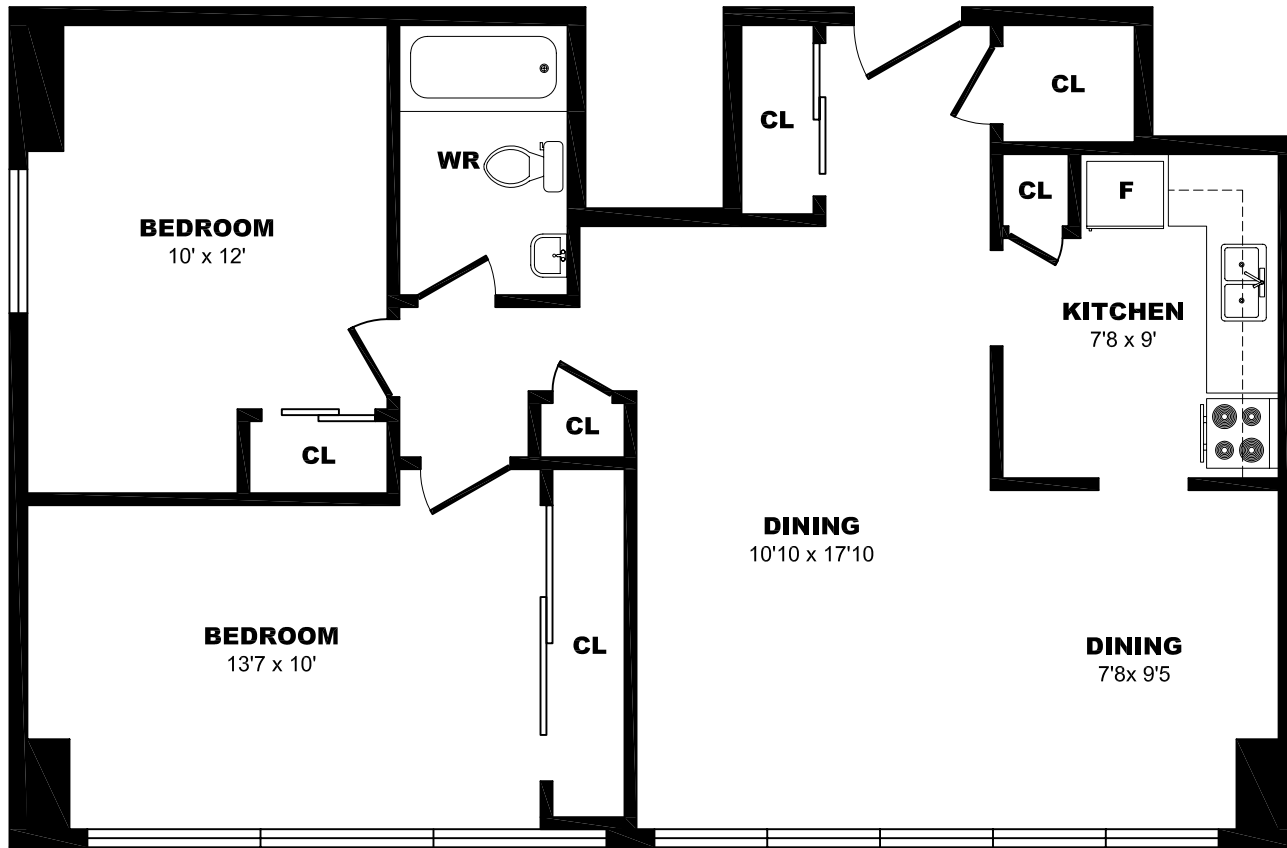

33 Orchard View Blvd, Toronto – 2 Bdrm A, 820sf

All dimensions are approximate. Sizes and specifications are subject to change without notice E. & O. E.
All illustrations are artist's concept. Actual usable floor space may vary slightly from stated floor area.

33 Orchard View Blvd, Toronto – 2 Bdrm B, 860sf

All dimensions are approximate. Sizes and specifications are subject to change without notice E. & O. E.
All illustrations are artist's concept. Actual usable floor space may vary slightly from stated floor area.

33 Orchard View Blvd, Toronto – 2 Bdrm C, 760sf

All dimensions are approximate. Sizes and specifications are subject to change without notice E. & O. E.
All illustrations are artist's concept. Actual usable floor space may vary slightly from stated floor area.

33 Orchard View Blvd, Toronto – 2 Bdrm D, 735sf

All dimensions are approximate. Sizes and specifications are subject to change without notice E. & O. E.
 All illustrations are artist's concept. Actual usable floor space may vary slightly from stated floor area.