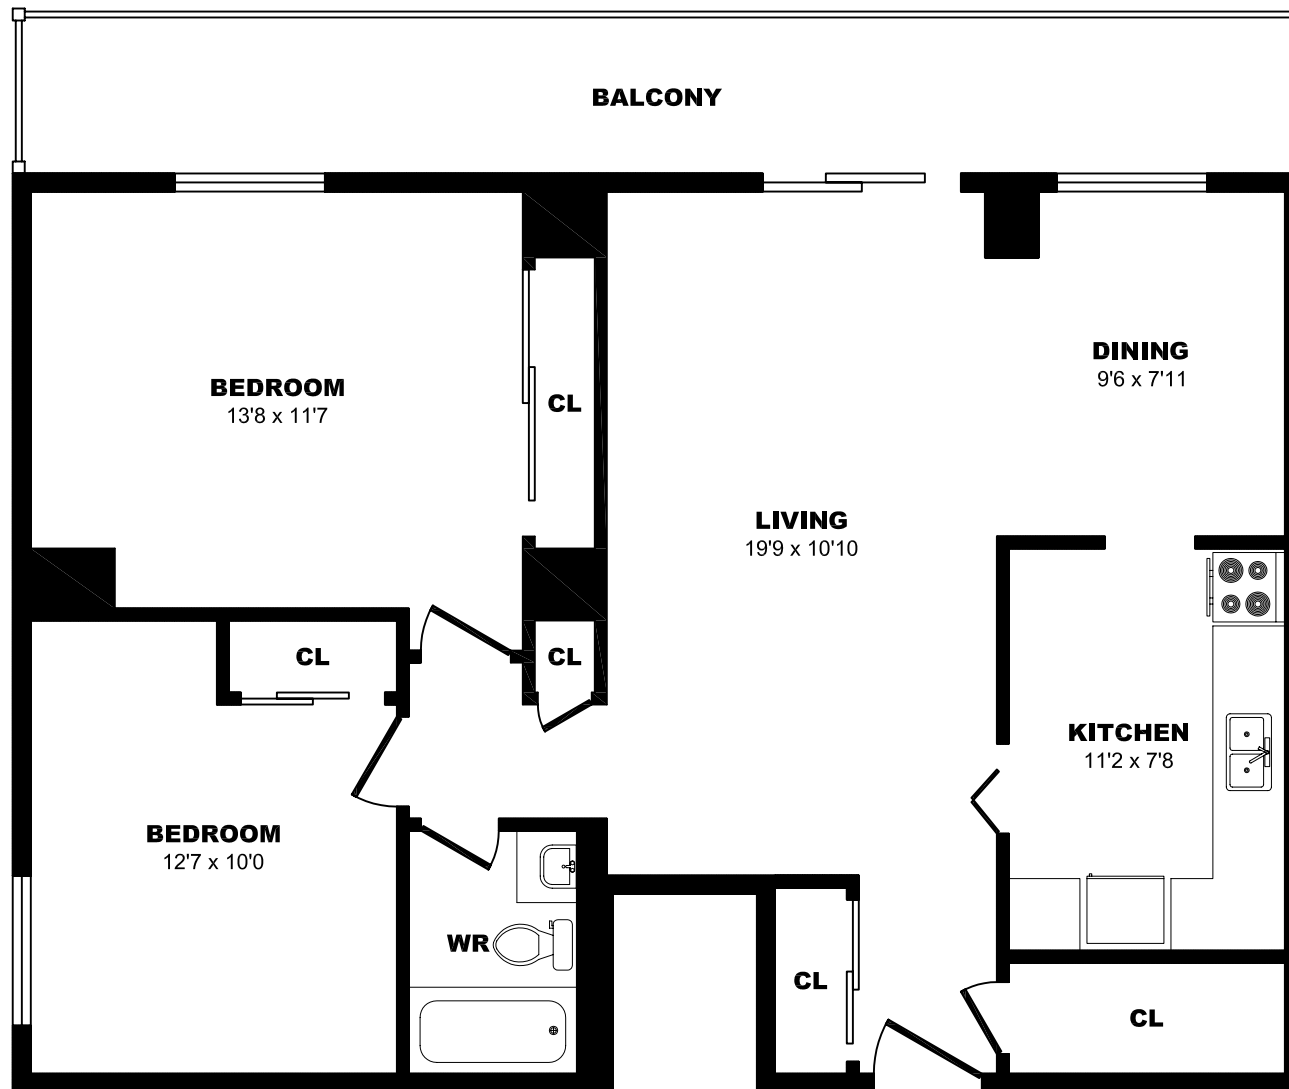

33 Orchard View Blvd, Toronto – 2 Bdrm A, 820sf

All dimensions are approximate. Sizes and specifications are subject to change without notice E. & O. E.
All illustrations are artist's concept. Actual usable floor space may vary slightly from stated floor area.

33 Orchard View Blvd, Toronto – 2 Bdrm B, 860sf

All dimensions are approximate. Sizes and specifications are subject to change without notice E. & O. E.
All illustrations are artist's concept. Actual usable floor space may vary slightly from stated floor area.

33 Orchard View Blvd, Toronto – 2 Bdrm C, 760sf

All dimensions are approximate. Sizes and specifications are subject to change without notice E. & O. E.
All illustrations are artist's concept. Actual usable floor space may vary slightly from stated floor area.

33 Orchard View Blvd, Toronto – 2 Bdrm D, 735sf

All dimensions are approximate. Sizes and specifications are subject to change without notice E. & O. E.
 All illustrations are artist's concept. Actual usable floor space may vary slightly from stated floor area.