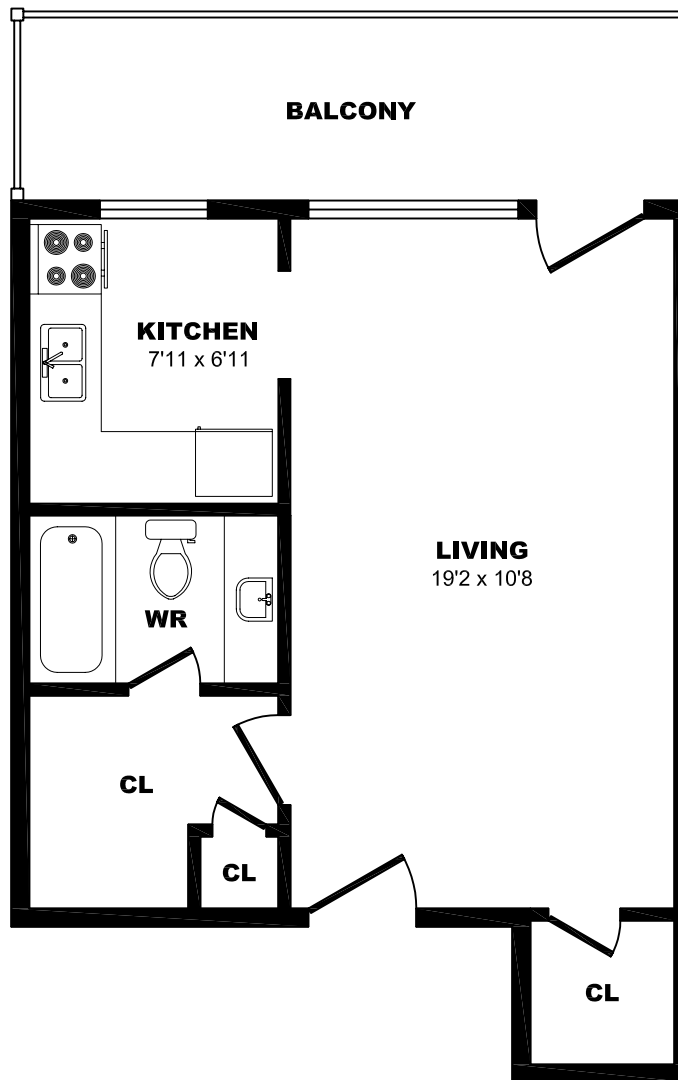

411 Duplex Ave, Toronto – Bachelor A, 390sf

All dimensions are approximate. Sizes and specifications are subject to change without notice E. & O. E.
All illustrations are artist's concept. Actual usable floor space may vary slightly from stated floor area.

411 Duplex Ave, Toronto – Bachelor B, 360sf

All dimensions are approximate. Sizes and specifications are subject to change without notice E. & O. E.
All illustrations are artist's concept. Actual usable floor space may vary slightly from stated floor area.

411 Duplex Ave, Toronto – Bachelor C, 360sf

All dimensions are approximate. Sizes and specifications are subject to change without notice E. & O. E.
All illustrations are artist's concept. Actual usable floor space may vary slightly from stated floor area.