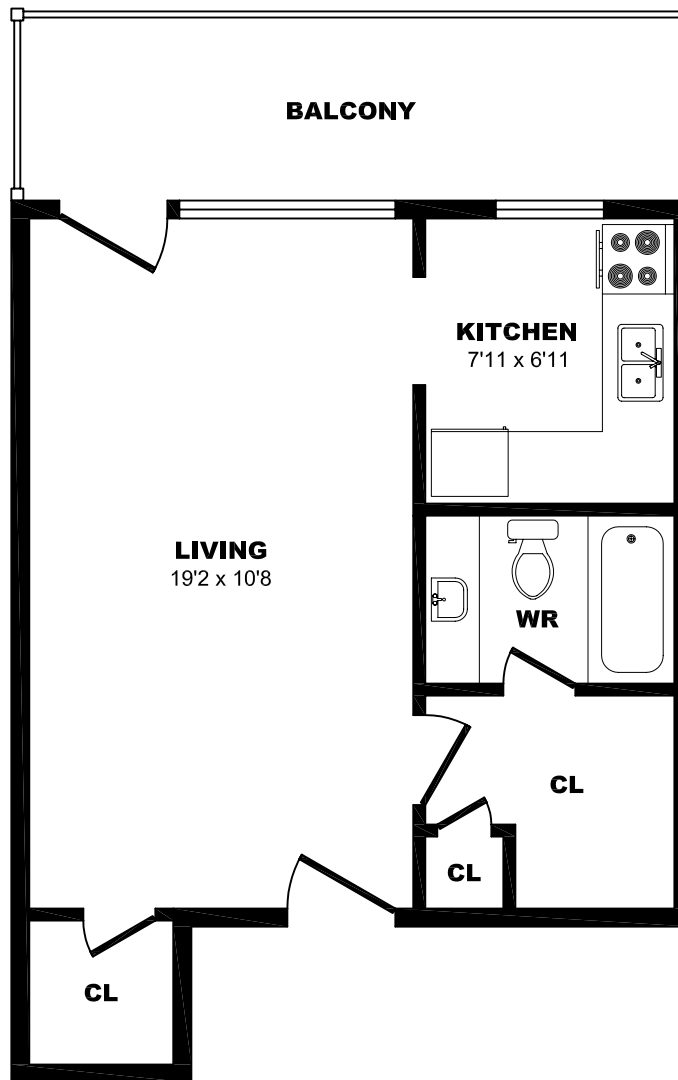

411 Duplex Ave, Toronto – Bachelor A, 390sf

All dimensions are approximate. Sizes and specifications are subject to change without notice E. & O. E.
All illustrations are artist's concept. Actual usable floor space may vary slightly from stated floor area.

411 Duplex Ave, Toronto – Bachelor B, 360sf

All dimensions are approximate. Sizes and specifications are subject to change without notice E. & O. E.
All illustrations are artist's concept. Actual usable floor space may vary slightly from stated floor area.

411 Duplex Ave, Toronto – Bachelor C, 360sf

All dimensions are approximate. Sizes and specifications are subject to change without notice E. & O. E.
All illustrations are artist's concept. Actual usable floor space may vary slightly from stated floor area.