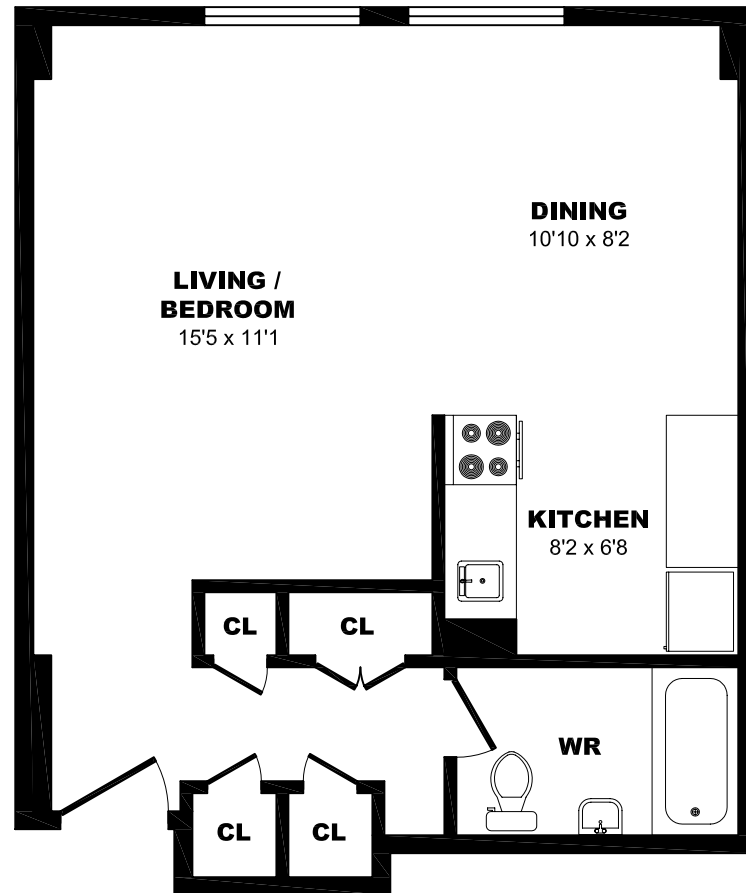

1 Oriole Rd, Toronto - Bachelor A, 480sf

All dimensions are approximate. Sizes and specifications are subject to change without notice E. & O. E.
All illustrations are artist's concept. Actual usable floor space may vary slightly from stated floor area.

1 Oriole Rd, Toronto – Bachelor B, 465sf

All dimensions are approximate. Sizes and specifications are subject to change without notice E. & O. E.
All illustrations are artist's concept. Actual usable floor space may vary slightly from stated floor area.

1 Oriole Rd, Toronto – Bachelor C, 450sf

All dimensions are approximate. Sizes and specifications are subject to change without notice E. & O. E.
All illustrations are artist's concept. Actual usable floor space may vary slightly from stated floor area.

1 Oriole Rd, Toronto – Bachelor D, 445sf

All dimensions are approximate. Sizes and specifications are subject to change without notice E. & O. E.
All illustrations are artist's concept. Actual usable floor space may vary slightly from stated floor area.