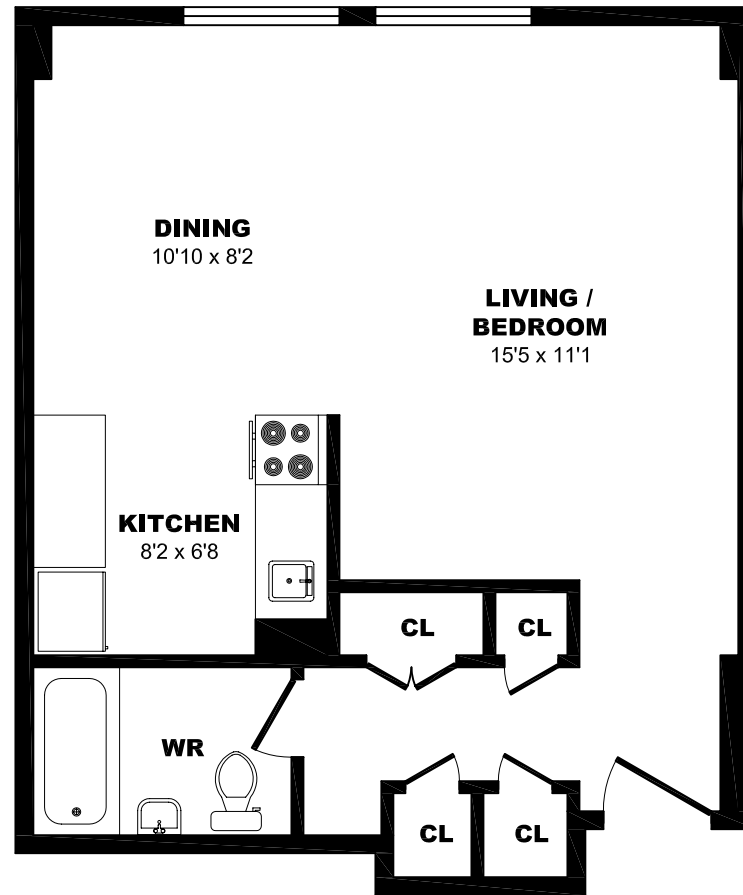

1 Oriole Rd, Toronto - Bachelor A, 480sf

All dimensions are approximate. Sizes and specifications are subject to change without notice E. & O. E.
All illustrations are artist's concept. Actual usable floor space may vary slightly from stated floor area.

1 Oriole Rd, Toronto – Bachelor B, 465sf

All dimensions are approximate. Sizes and specifications are subject to change without notice E. & O. E.
All illustrations are artist's concept. Actual usable floor space may vary slightly from stated floor area.

1 Oriole Rd, Toronto – Bachelor C, 450sf

All dimensions are approximate. Sizes and specifications are subject to change without notice E. & O. E.
All illustrations are artist's concept. Actual usable floor space may vary slightly from stated floor area.

1 Oriole Rd, Toronto – Bachelor D, 445sf

All dimensions are approximate. Sizes and specifications are subject to change without notice E. & O. E.
All illustrations are artist's concept. Actual usable floor space may vary slightly from stated floor area.