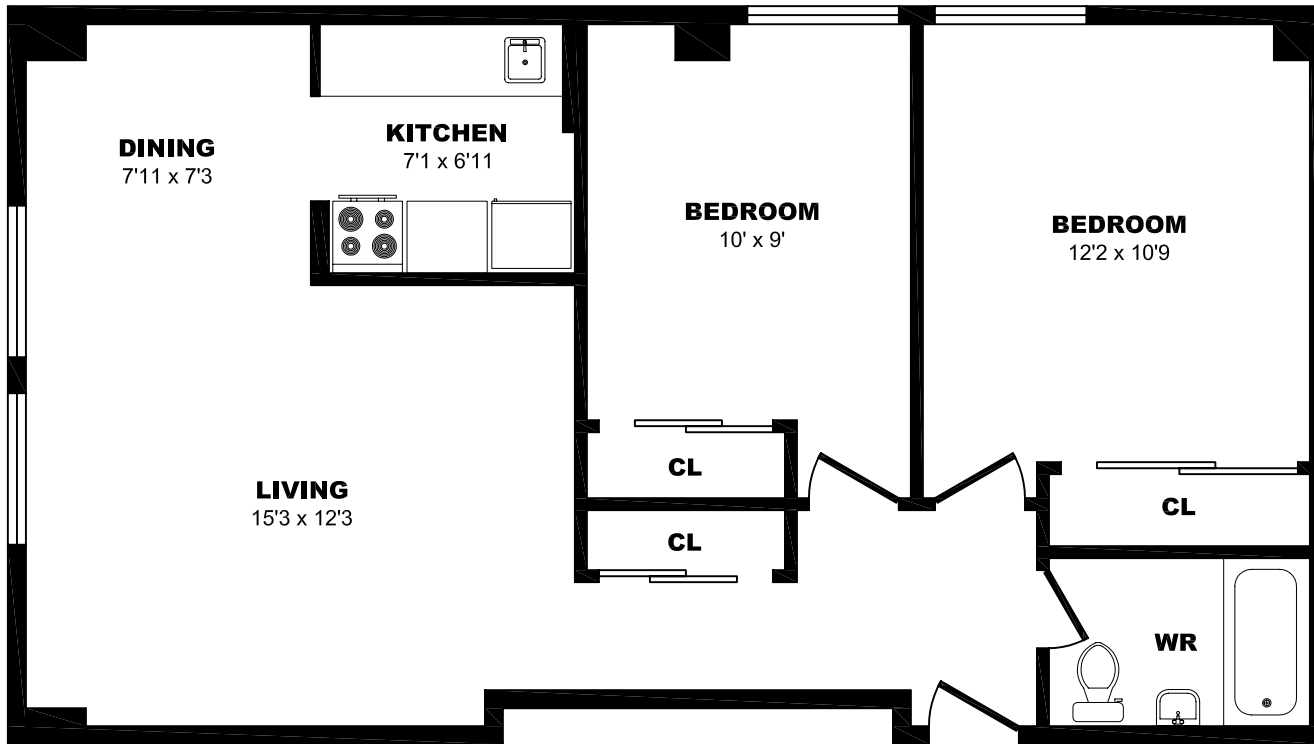

1 Oriole RdRd, Toronto – Bachelor E, 445sf

All dimensions are approximate. Sizes and specifications are subject to change without notice E. & O. E.
All illustrations are artist's concept. Actual usable floor space may vary slightly from stated floor area.

1 Oriole Rd, Toronto – 1 Bdrm A, 520sf

All dimensions are approximate. Sizes and specifications are subject to change without notice E. & O. E.
All illustrations are artist's concept. Actual usable floor space may vary slightly from stated floor area.

1 Oriole Rd, Toronto – 2 Bdrm A, 775sf

All dimensions are approximate. Sizes and specifications are subject to change without notice E. & O. E.
All illustrations are artist's concept. Actual usable floor space may vary slightly from stated floor area.

1 Oriole Rd, Toronto – 2 Bdrm B, 685sf

All dimensions are approximate. Sizes and specifications are subject to change without notice E. & O. E.
All illustrations are artist's concept. Actual usable floor space may vary slightly from stated floor area.