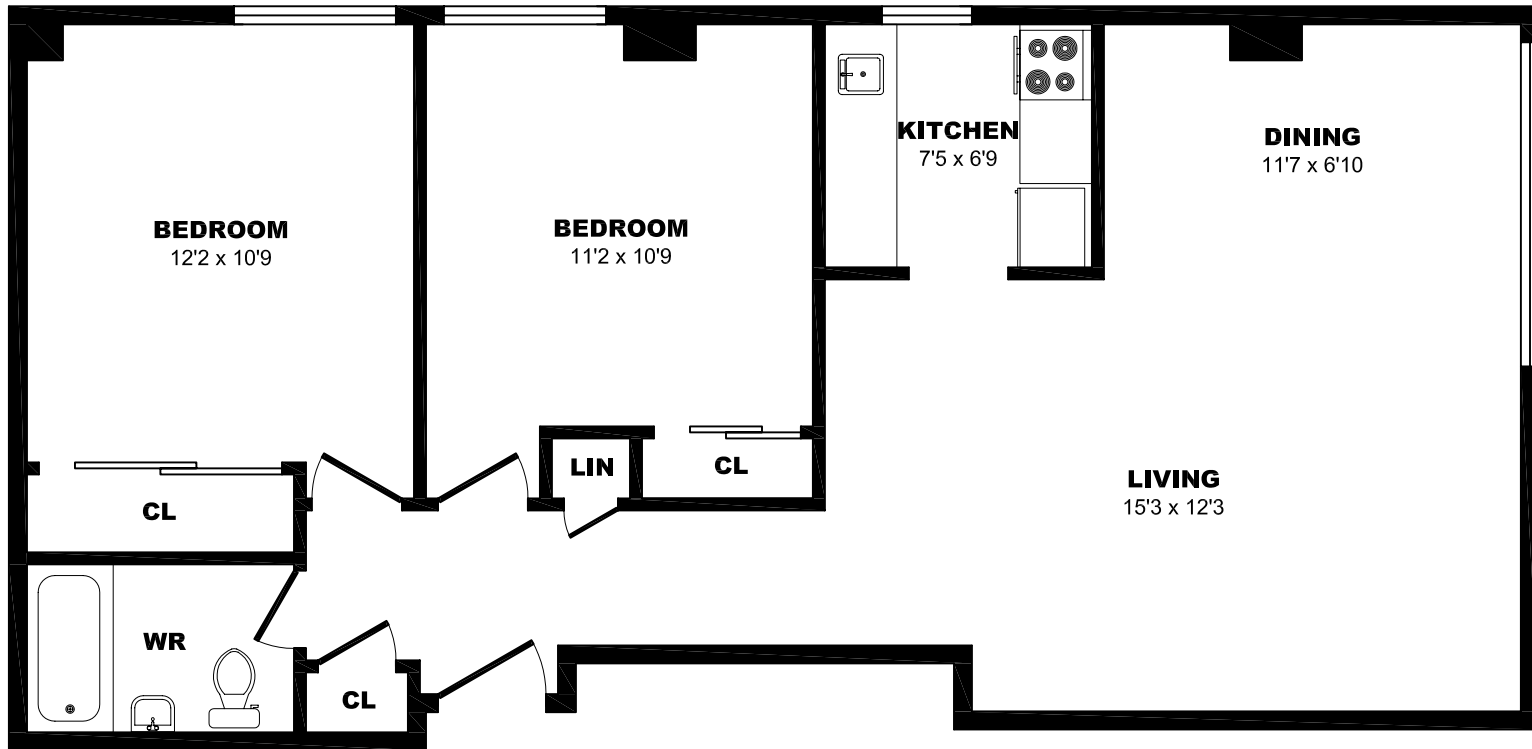

1 Oriole Rd, Toronto – Bachelor D, 445sf

All dimensions are approximate. Sizes and specifications are subject to change without notice E. & O. E.
All illustrations are artist's concept. Actual usable floor space may vary slightly from stated floor area.

1 Oriole RdRd, Toronto – Bachelor E, 445sf

All dimensions are approximate. Sizes and specifications are subject to change without notice E. & O. E.
All illustrations are artist's concept. Actual usable floor space may vary slightly from stated floor area.

1 Oriole Rd, Toronto – 1 Bdrm A, 520sf

All dimensions are approximate. Sizes and specifications are subject to change without notice E. & O. E.
All illustrations are artist's concept. Actual usable floor space may vary slightly from stated floor area.

1 Oriole Rd, Toronto – 2 Bdrm A, 775sf

All dimensions are approximate. Sizes and specifications are subject to change without notice E. & O. E.
All illustrations are artist's concept. Actual usable floor space may vary slightly from stated floor area.