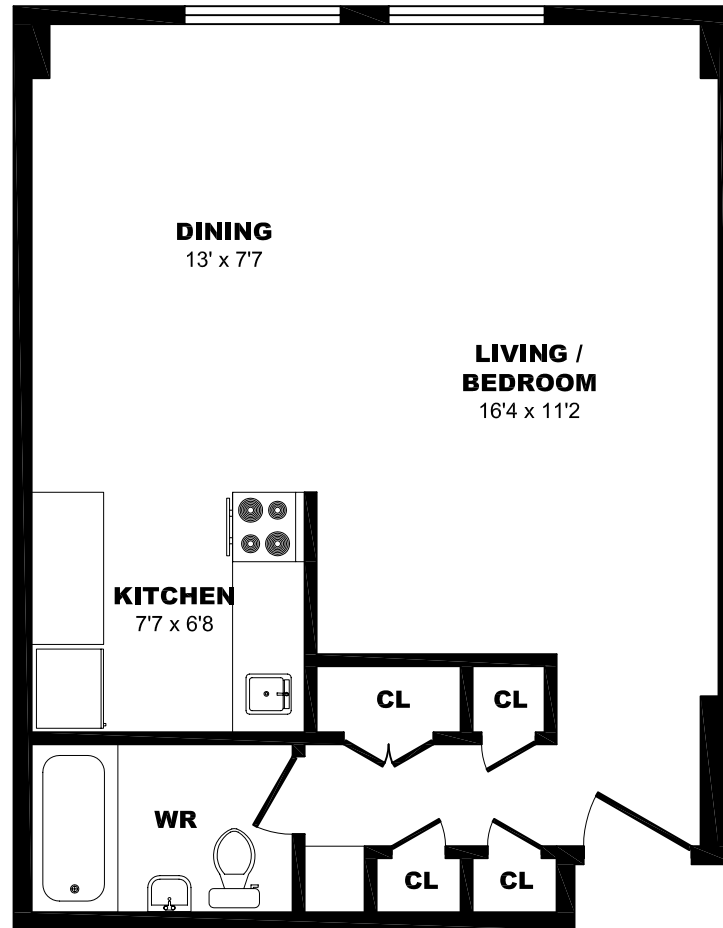

1 Oriole Rd, Toronto - Bachelor A, 480sf

All dimensions are approximate. Sizes and specifications are subject to change without notice E. & O. E.
All illustrations are artist's concept. Actual usable floor space may vary slightly from stated floor area.

1 Oriole Rd, Toronto – Bachelor B, 465sf

All dimensions are approximate. Sizes and specifications are subject to change without notice E. & O. E.
All illustrations are artist's concept. Actual usable floor space may vary slightly from stated floor area.

1 Oriole Rd, Toronto – Bachelor C, 450sf

All dimensions are approximate. Sizes and specifications are subject to change without notice E. & O. E.
All illustrations are artist's concept. Actual usable floor space may vary slightly from stated floor area.

1 Oriole Rd, Toronto – Bachelor D, 445sf

All dimensions are approximate. Sizes and specifications are subject to change without notice E. & O. E.
All illustrations are artist's concept. Actual usable floor space may vary slightly from stated floor area.