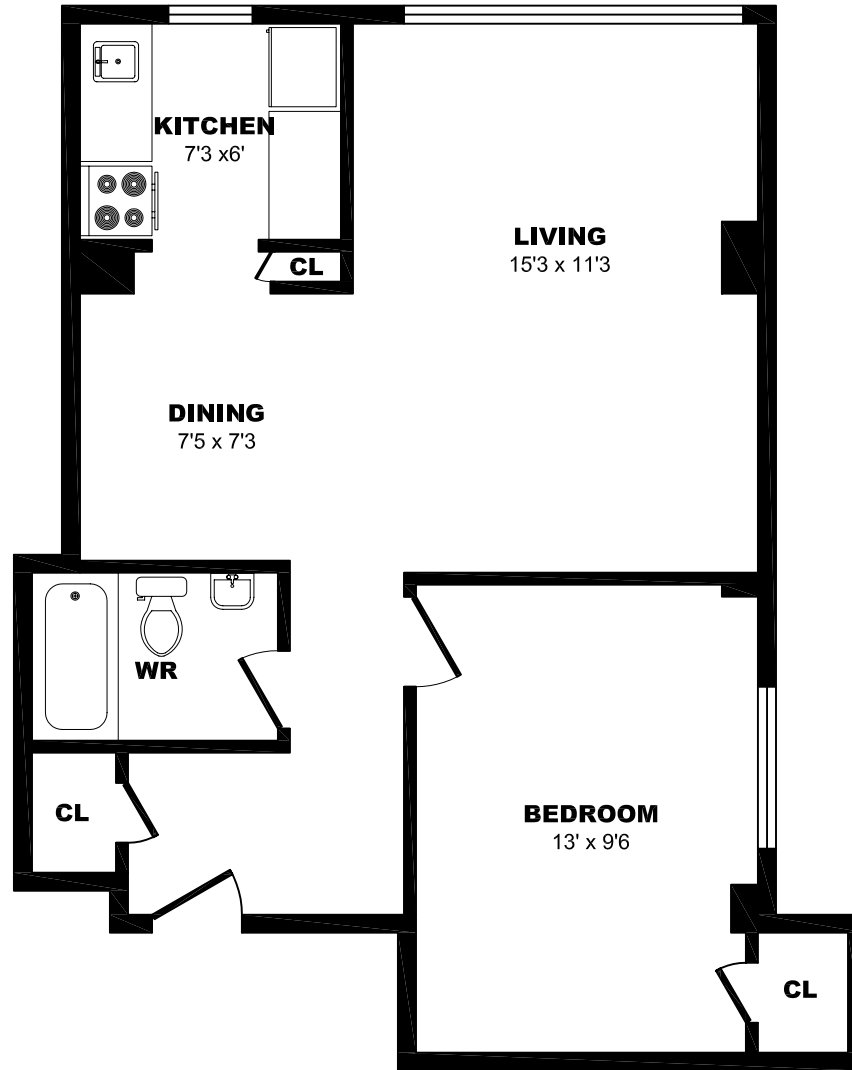

1 Oriole Rd, Toronto – Bachelor C, 450sf

All dimensions are approximate. Sizes and specifications are subject to change without notice E. & O. E.
All illustrations are artist's concept. Actual usable floor space may vary slightly from stated floor area.

1 Oriole Rd, Toronto – Bachelor D, 445sf

All dimensions are approximate. Sizes and specifications are subject to change without notice E. & O. E.
All illustrations are artist's concept. Actual usable floor space may vary slightly from stated floor area.

1 Oriole RdRd, Toronto – Bachelor E, 445sf

All dimensions are approximate. Sizes and specifications are subject to change without notice E. & O. E.
All illustrations are artist's concept. Actual usable floor space may vary slightly from stated floor area.

1 Oriole Rd, Toronto – 1 Bdrm A, 520sf

All dimensions are approximate. Sizes and specifications are subject to change without notice E. & O. E.
All illustrations are artist's concept. Actual usable floor space may vary slightly from stated floor area.