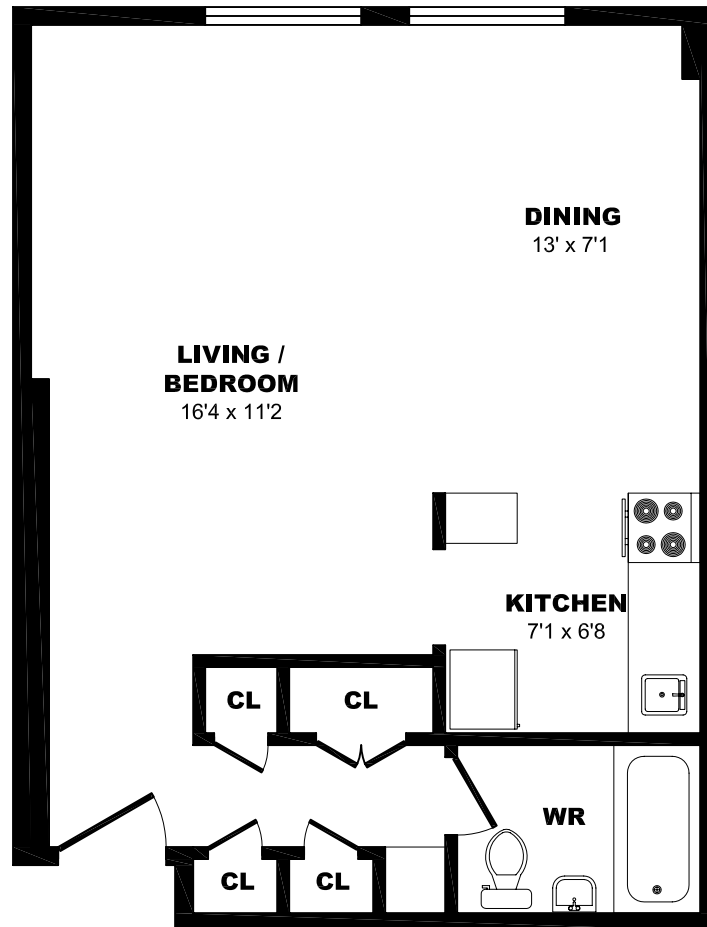

1 Oriole Rd, Toronto - Bachelor A, 480sf

All dimensions are approximate. Sizes and specifications are subject to change without notice E. & O. E.
All illustrations are artist's concept. Actual usable floor space may vary slightly from stated floor area.

1 Oriole Rd, Toronto – Bachelor B, 465sf

All dimensions are approximate. Sizes and specifications are subject to change without notice E. & O. E.
All illustrations are artist's concept. Actual usable floor space may vary slightly from stated floor area.

1 Oriole Rd, Toronto – Bachelor C, 450sf

All dimensions are approximate. Sizes and specifications are subject to change without notice E. & O. E.
All illustrations are artist's concept. Actual usable floor space may vary slightly from stated floor area.

1 Oriole Rd, Toronto – Bachelor D, 445sf

All dimensions are approximate. Sizes and specifications are subject to change without notice E. & O. E.
All illustrations are artist's concept. Actual usable floor space may vary slightly from stated floor area.