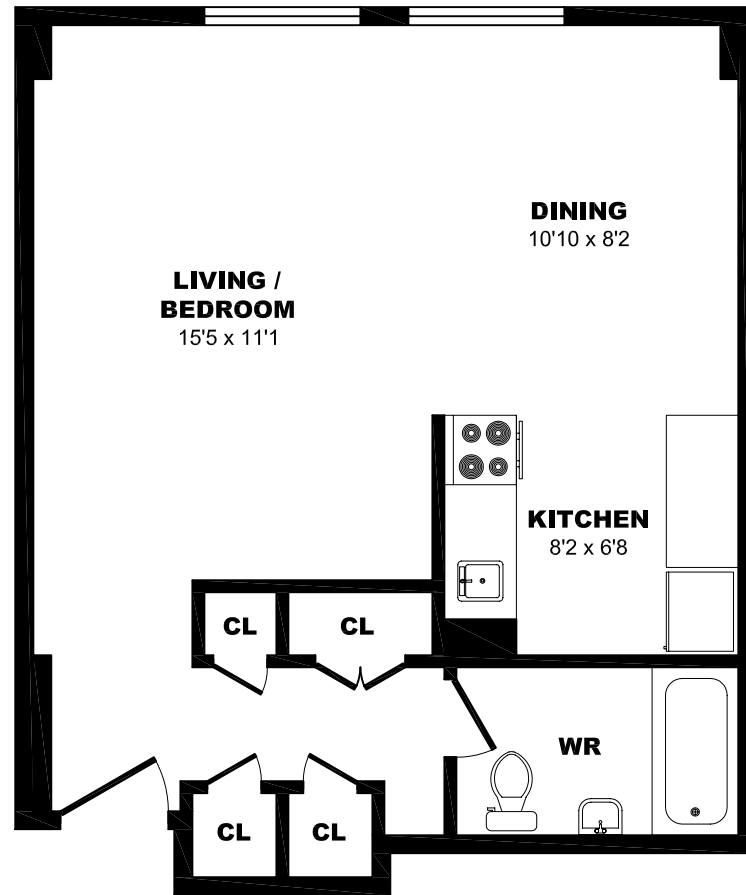

1 Oriole Rd, Toronto - Bachelor A, 480sf

All dimensions are approximate. Sizes and specifications are subject to change without notice E. & O. E.
All illustrations are artist's concept. Actual usable floor space may vary slightly from stated floor area.

1 Oriole Rd, Toronto – Bachelor B, 465sf

All dimensions are approximate. Sizes and specifications are subject to change without notice E. & O. E.
All illustrations are artist's concept. Actual usable floor space may vary slightly from stated floor area.

1 Oriole Rd, Toronto – Bachelor C, 450sf

All dimensions are approximate. Sizes and specifications are subject to change without notice E. & O. E.
All illustrations are artist's concept. Actual usable floor space may vary slightly from stated floor area.

1 Oriole Rd, Toronto – Bachelor D, 445sf

All dimensions are approximate. Sizes and specifications are subject to change without notice E. & O. E.
All illustrations are artist's concept. Actual usable floor space may vary slightly from stated floor area.