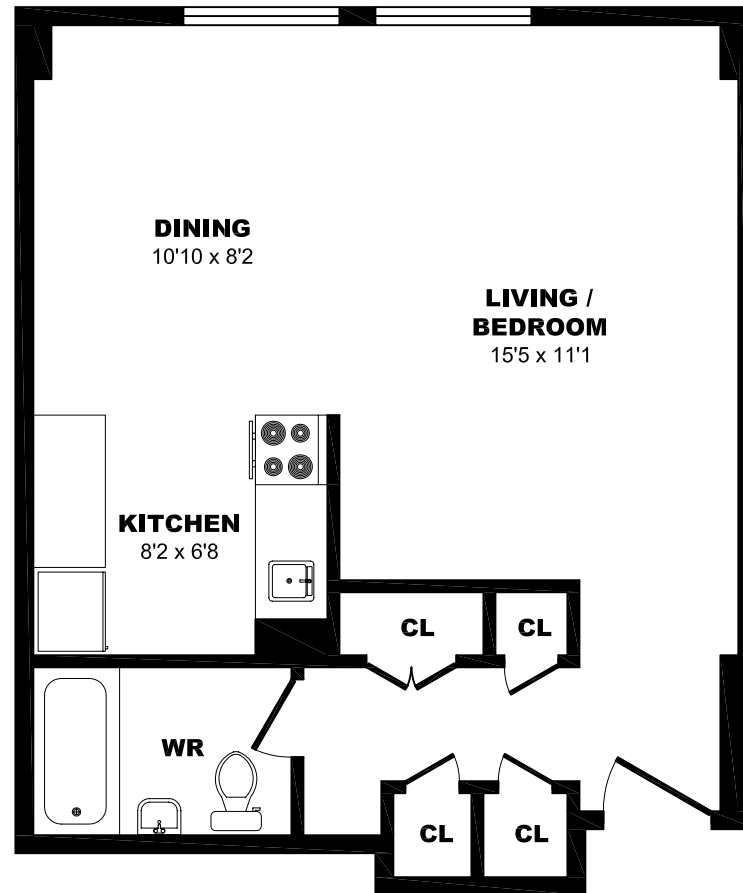

1 Oriole Rd, Toronto - Bachelor A, 480sf

All dimensions are approximate. Sizes and specifications are subject to change without notice E. & O. E.
All illustrations are artist's concept. Actual usable floor space may vary slightly from stated floor area.

1 Oriole Rd, Toronto – Bachelor B, 465sf

All dimensions are approximate. Sizes and specifications are subject to change without notice E. & O. E.
All illustrations are artist's concept. Actual usable floor space may vary slightly from stated floor area.

1 Oriole Rd, Toronto – Bachelor C, 450sf

All dimensions are approximate. Sizes and specifications are subject to change without notice E. & O. E.
All illustrations are artist's concept. Actual usable floor space may vary slightly from stated floor area.

1 Oriole Rd, Toronto – Bachelor D, 445sf

All dimensions are approximate. Sizes and specifications are subject to change without notice E. & O. E.
All illustrations are artist's concept. Actual usable floor space may vary slightly from stated floor area.