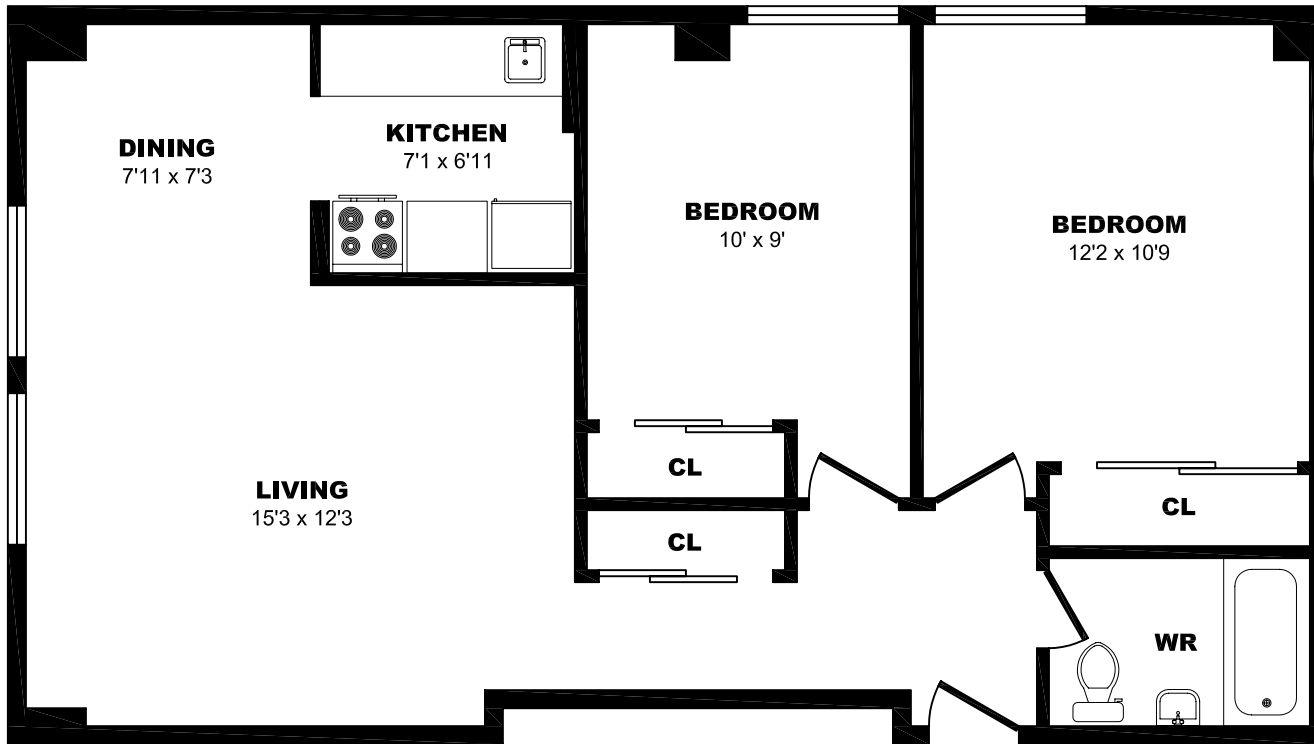

1 Oriole Rd, Toronto – 2 Bdrm A, 775sf

All dimensions are approximate. Sizes and specifications are subject to change without notice E. & O. E.
All illustrations are artist's concept. Actual usable floor space may vary slightly from stated floor area.

1 Oriole Rd, Toronto – 2 Bdrm B, 685sf

All dimensions are approximate. Sizes and specifications are subject to change without notice E. & O. E.
All illustrations are artist's concept. Actual usable floor space may vary slightly from stated floor area.