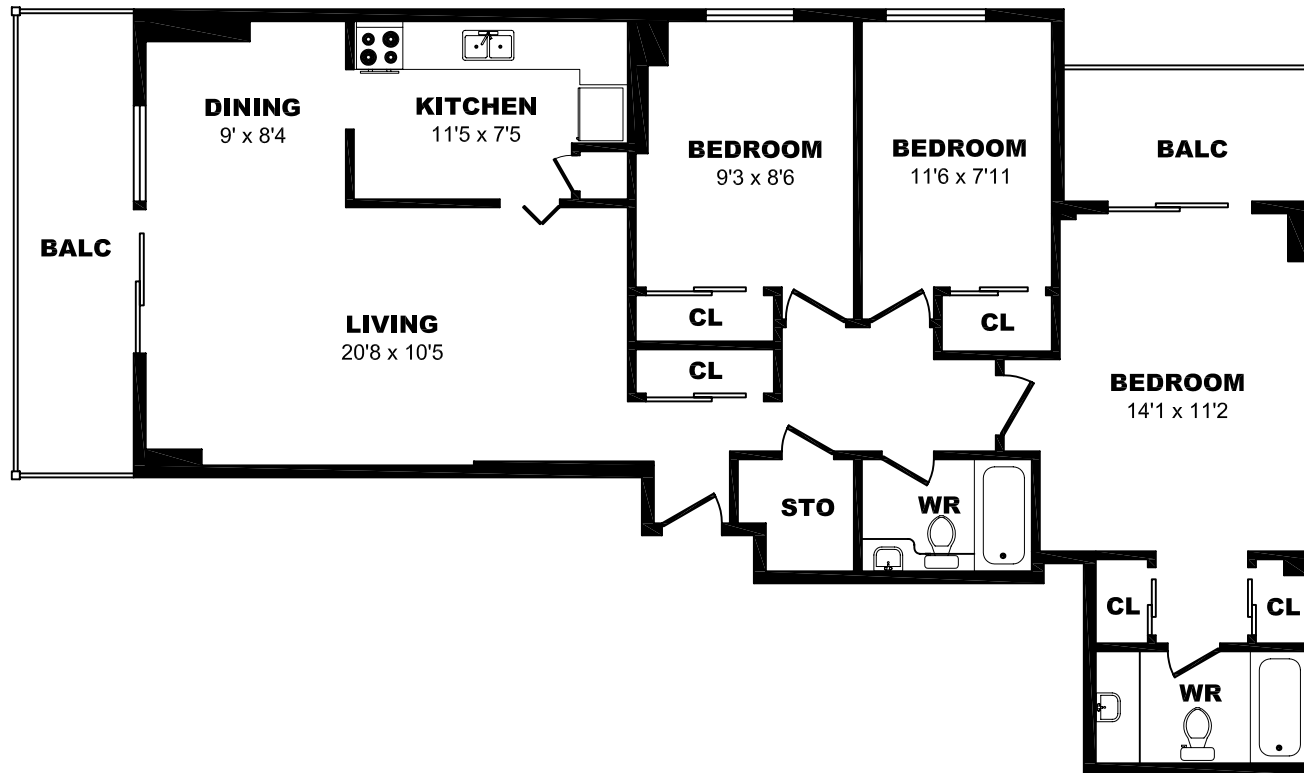

500 Murray Ross Pkwy, North York – 3 Bdrm A, 990sf

All dimensions are approximate. Sizes and specifications are subject to change without notice E. & O. E.
 All illustrations are artist's concept. Actual usable floor space may vary slightly from stated floor area.

500 Murray Ross Pkwy, North York – 3 Bdrm B, 990sf

All dimensions are approximate. Sizes and specifications are subject to change without notice E. & O. E.
 All illustrations are artist's concept. Actual usable floor space may vary slightly from stated floor area.

500 Murray Ross Pkwy, North York – 3 Bdrm C, 990sf

All dimensions are approximate. Sizes and specifications are subject to change without notice E. & O. E.
 All illustrations are artist's concept. Actual usable floor space may vary slightly from stated floor area.