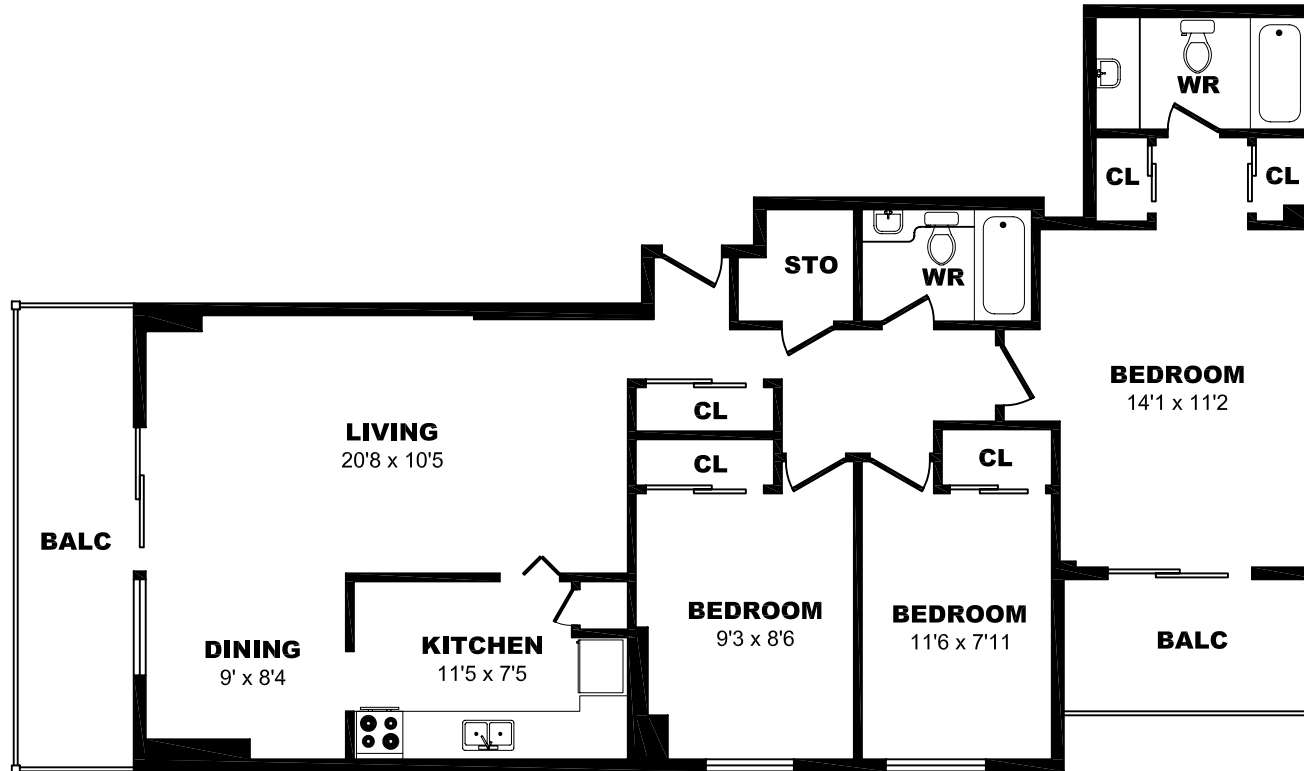

500 Murray Ross Pkwy, North York – 3 Bdrm A, 990sf

All dimensions are approximate. Sizes and specifications are subject to change without notice E. & O. E.
 All illustrations are artist's concept. Actual usable floor space may vary slightly from stated floor area.

500 Murray Ross Pkwy, North York – 3 Bdrm B, 990sf

All dimensions are approximate. Sizes and specifications are subject to change without notice E. & O. E.
 All illustrations are artist's concept. Actual usable floor space may vary slightly from stated floor area.

500 Murray Ross Pkwy, North York – 3 Bdrm C, 990sf

All dimensions are approximate. Sizes and specifications are subject to change without notice E. & O. E.
 All illustrations are artist's concept. Actual usable floor space may vary slightly from stated floor area.