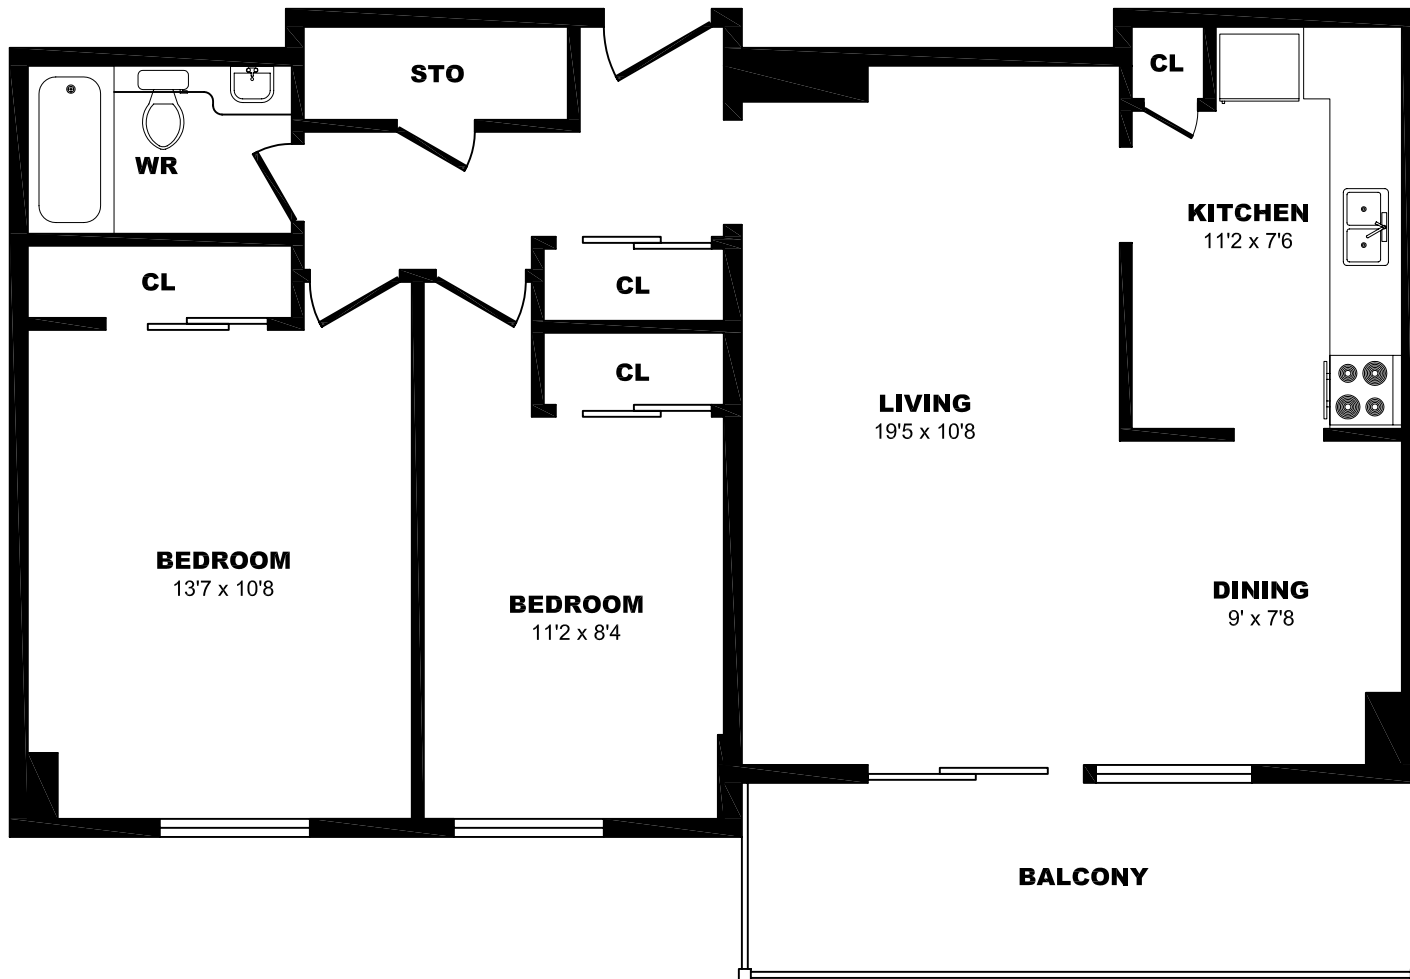

500 Murray Ross Pkwy, North York – 2 Bdrm N, 790sf

All dimensions are approximate. Sizes and specifications are subject to change without notice E. & O. E.
All illustrations are artist's concept. Actual usable floor space may vary slightly from stated floor area.