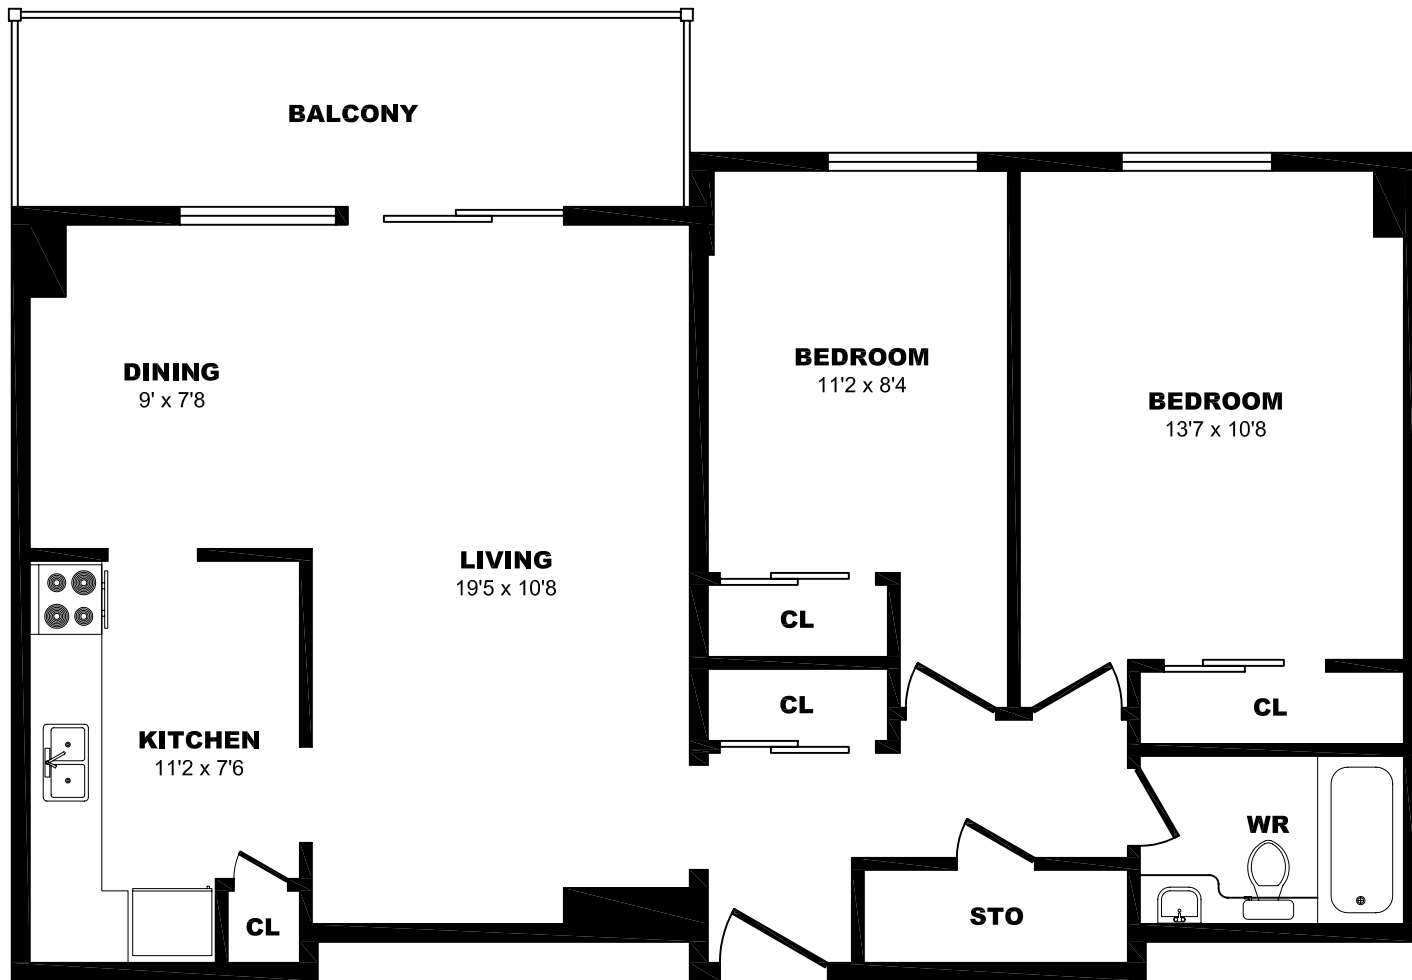

500 Murray Ross Pkwy, North York – 2 Bdrm B, 790sf

All dimensions are approximate. Sizes and specifications are subject to change without notice E. & O. E.
All illustrations are artist's concept. Actual usable floor space may vary slightly from stated floor area.

500 Murray Ross Pkwy, North York – 2 Bdrm C, 790sf

All dimensions are approximate. Sizes and specifications are subject to change without notice E. & O. E.
All illustrations are artist's concept. Actual usable floor space may vary slightly from stated floor area.