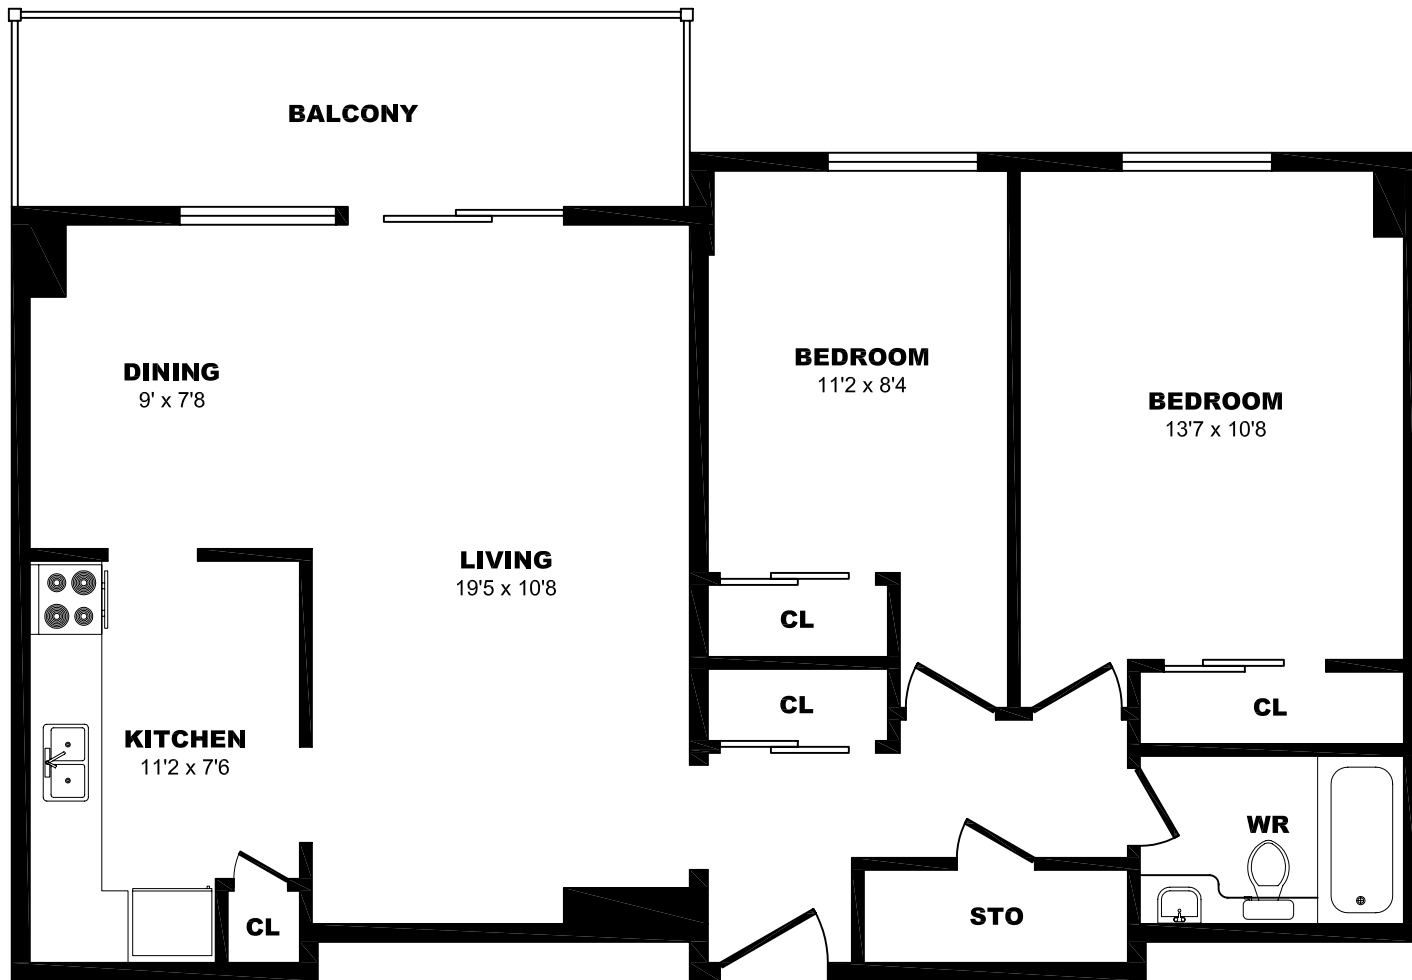

500 Murray Ross Pkwy, North York – 2 Bdrm A, 790sf

All dimensions are approximate. Sizes and specifications are subject to change without notice E. & O. E.
All illustrations are artist's concept. Actual usable floor space may vary slightly from stated floor area.

500 Murray Ross Pkwy, North York – 2 Bdrm B, 790sf

All dimensions are approximate. Sizes and specifications are subject to change without notice E. & O. E.
All illustrations are artist's concept. Actual usable floor space may vary slightly from stated floor area.

500 Murray Ross Pkwy, North York – 2 Bdrm C, 790sf

All dimensions are approximate. Sizes and specifications are subject to change without notice E. & O. E.
All illustrations are artist's concept. Actual usable floor space may vary slightly from stated floor area.