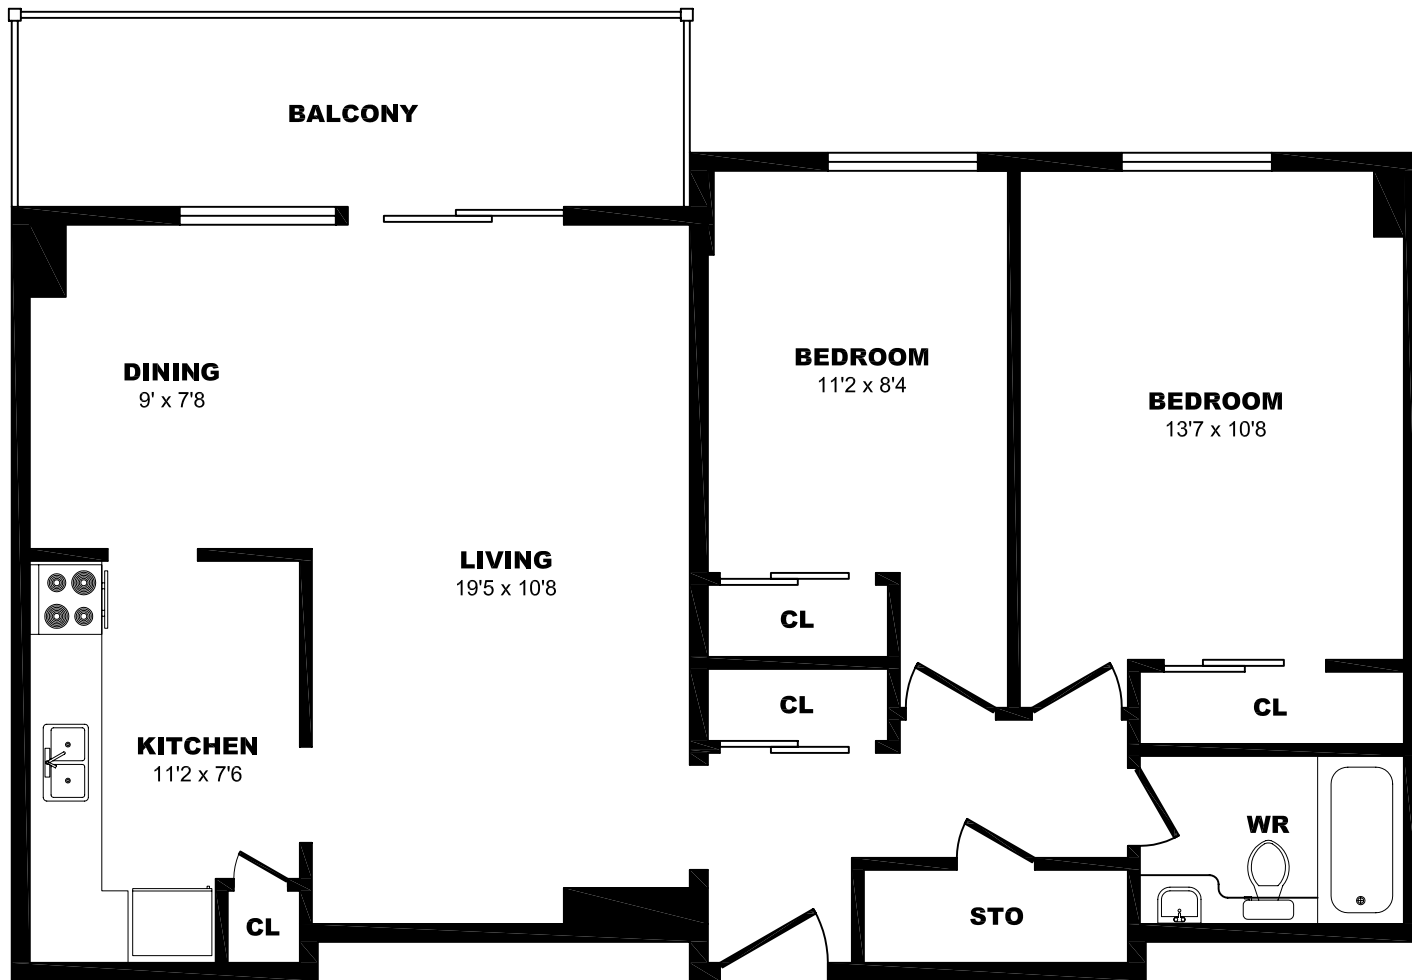

500 Murray Ross Pkwy, North York – 2 Bdrm L, 790sf

All dimensions are approximate. Sizes and specifications are subject to change without notice E. & O. E.
All illustrations are artist's concept. Actual usable floor space may vary slightly from stated floor area.