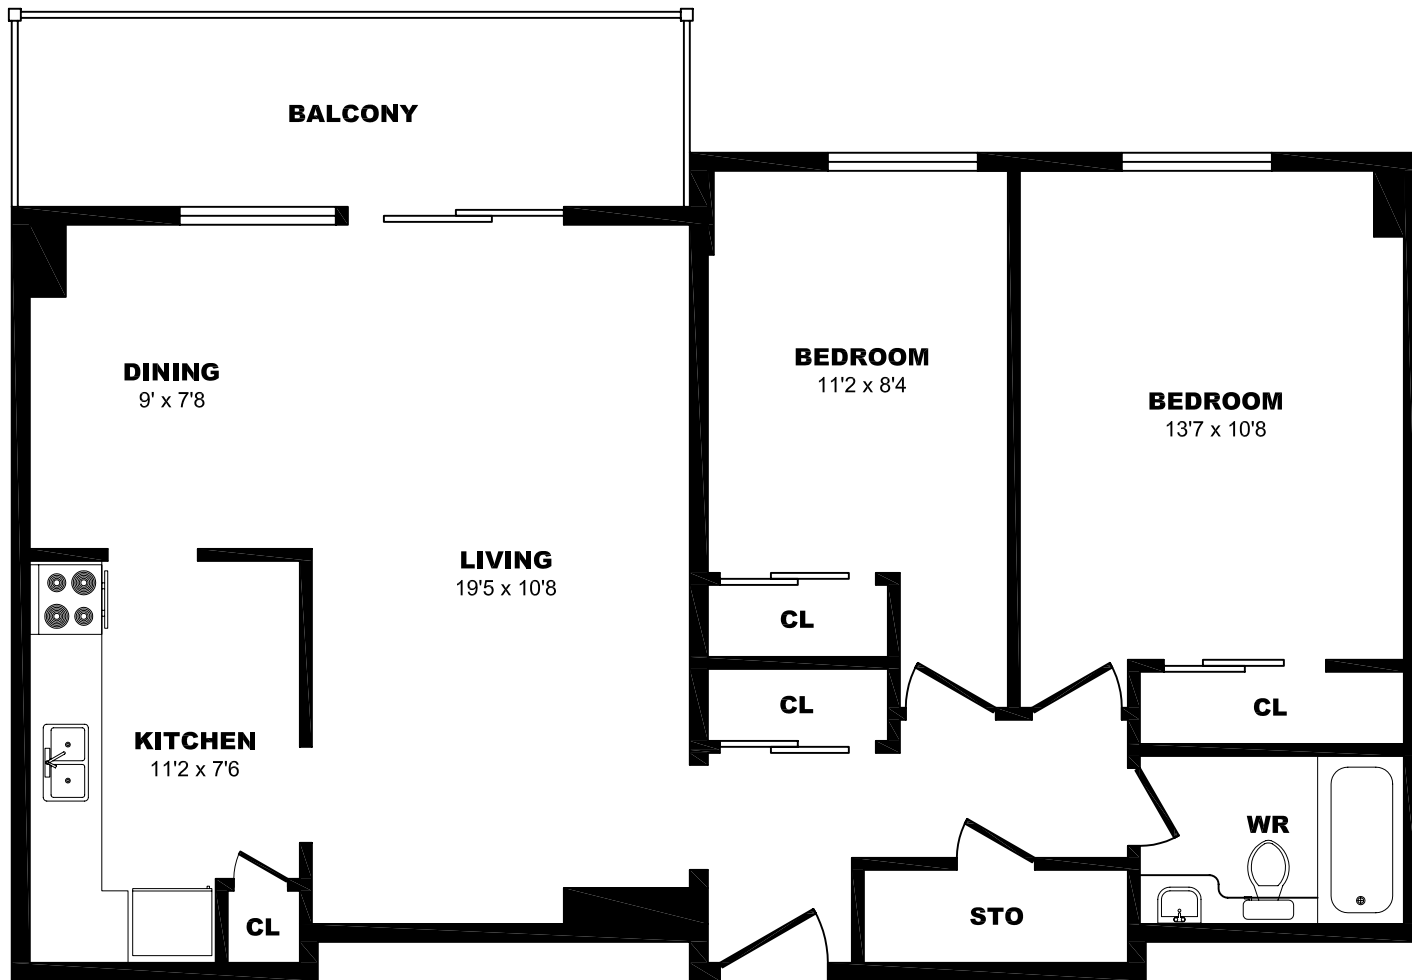

500 Murray Ross Pkwy, North York – 2 Bdrm E, 960sf

All dimensions are approximate. Sizes and specifications are subject to change without notice E. & O. E.
All illustrations are artist's concept. Actual usable floor space may vary slightly from stated floor area.

500 Murray Ross Pkwy, North York – 2 Bdrm F, 790sf

All dimensions are approximate. Sizes and specifications are subject to change without notice E. & O. E.
All illustrations are artist's concept. Actual usable floor space may vary slightly from stated floor area.