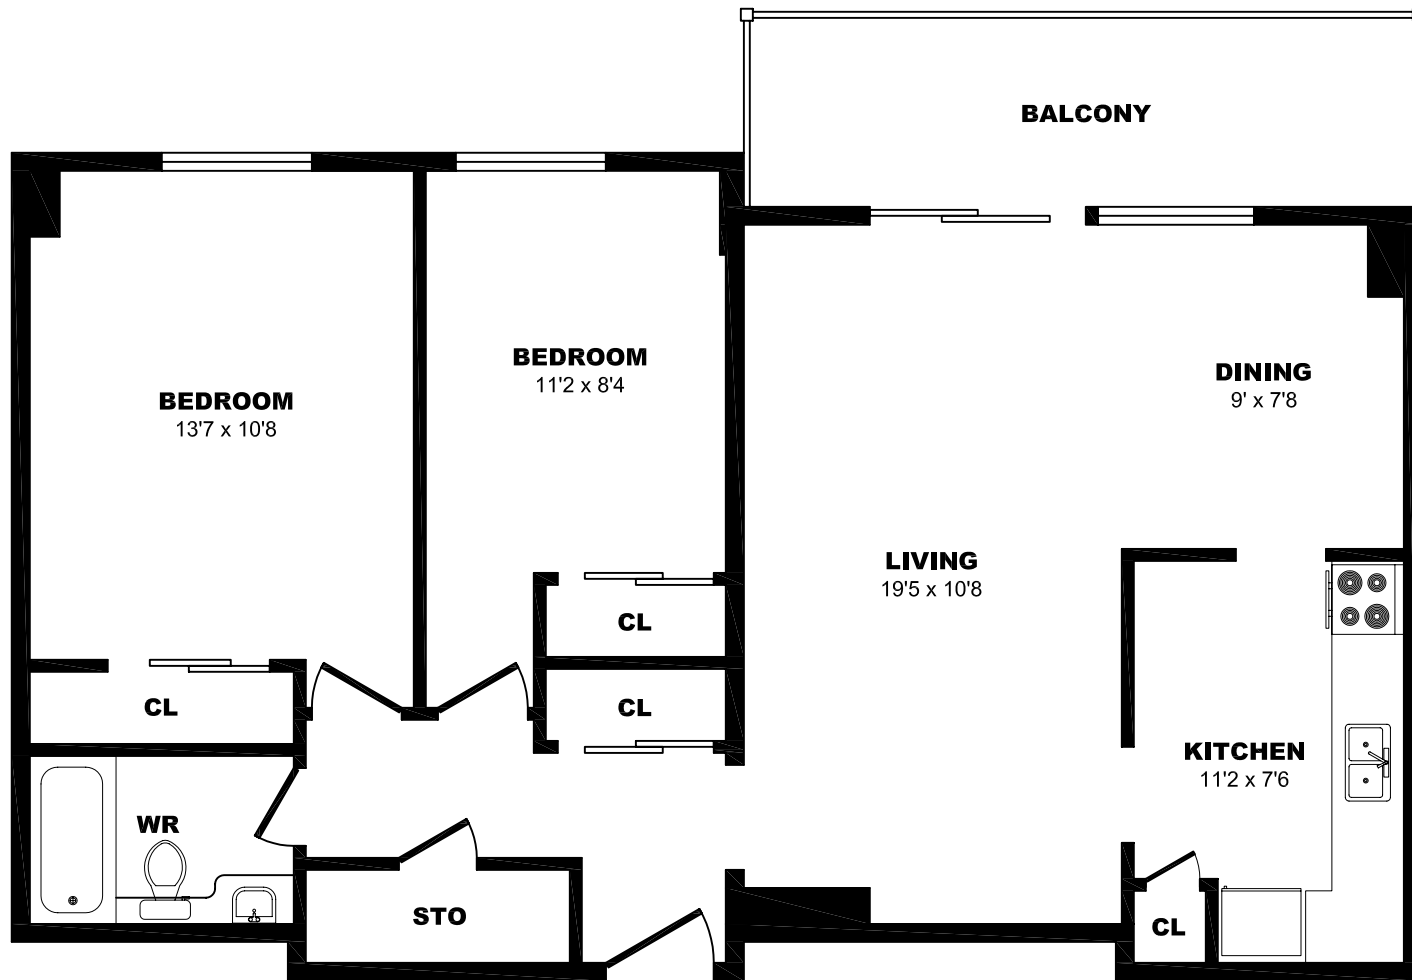

500 Murray Ross Pkwy, North York – 2 Bdrm K, 790sf

All dimensions are approximate. Sizes and specifications are subject to change without notice E. & O. E.
All illustrations are artist's concept. Actual usable floor space may vary slightly from stated floor area.