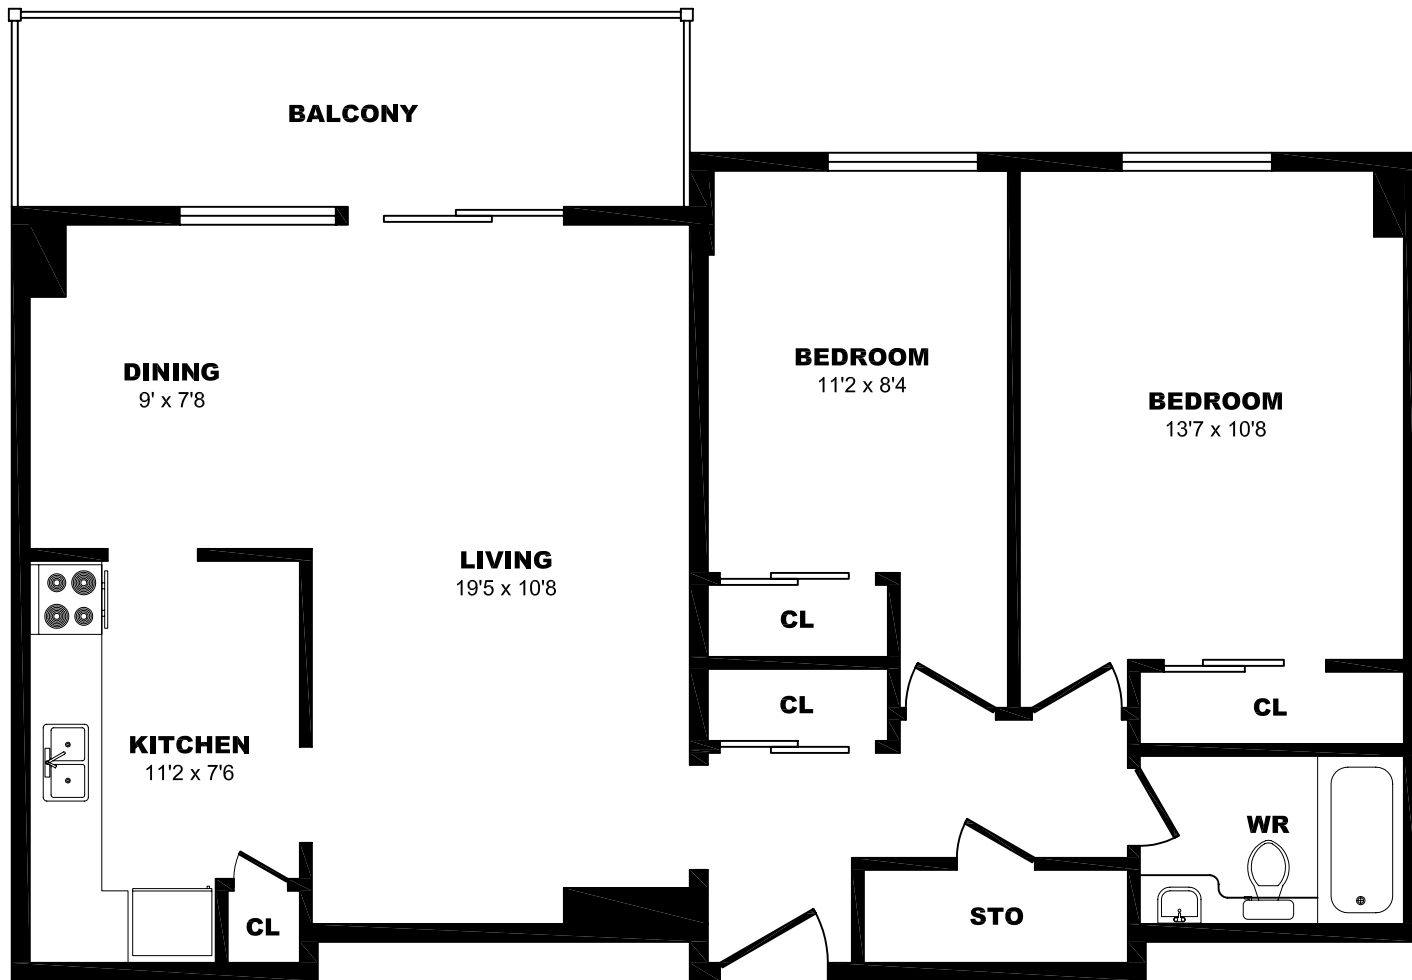

500 Murray Ross Pkwy, North York – 2 Bdrm F, 790sf

All dimensions are approximate. Sizes and specifications are subject to change without notice E. & O. E.
All illustrations are artist's concept. Actual usable floor space may vary slightly from stated floor area.