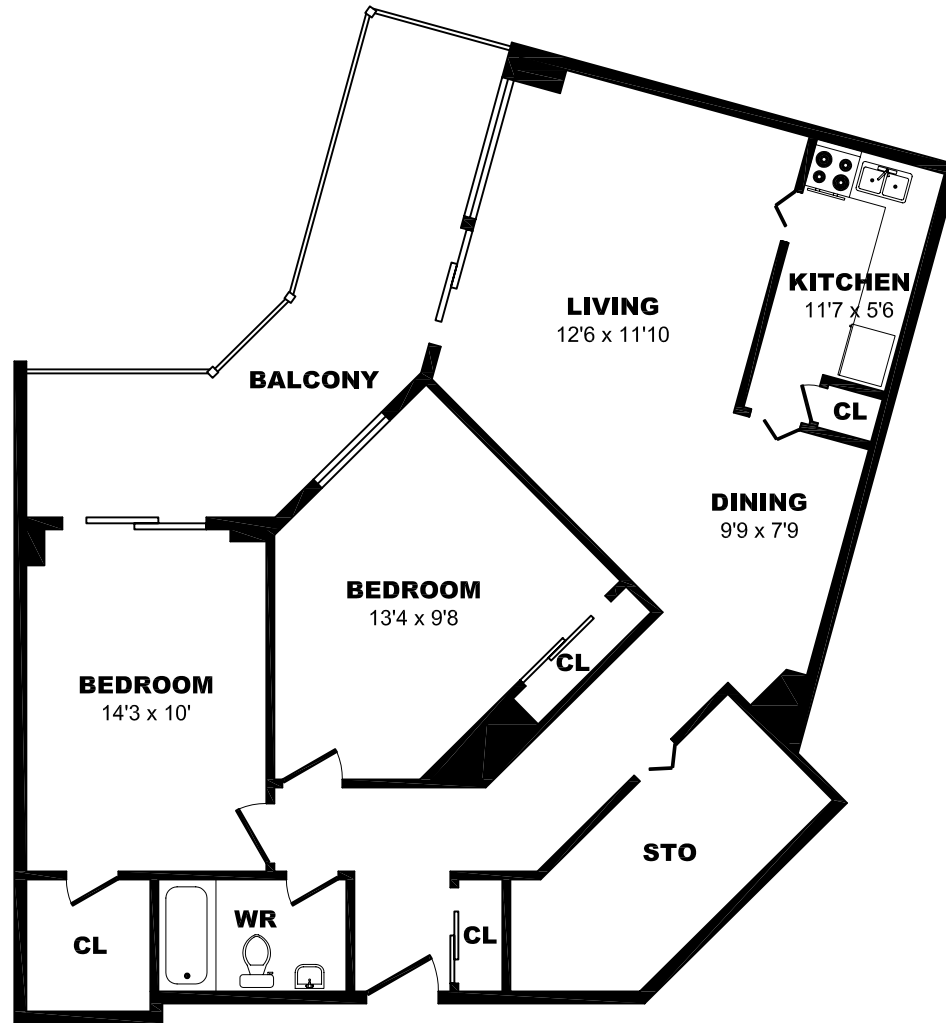

500 Murray Ross Pkwy, North York – 2 Bdrm B, 790sf

All dimensions are approximate. Sizes and specifications are subject to change without notice E. & O. E.
All illustrations are artist's concept. Actual usable floor space may vary slightly from stated floor area.

500 Murray Ross Pkwy, North York – 2 Bdrm C, 790sf

All dimensions are approximate. Sizes and specifications are subject to change without notice E. & O. E.
All illustrations are artist's concept. Actual usable floor space may vary slightly from stated floor area.

500 Murray Ross Pkwy, North York – 2 Bdrm D, 790sf

All dimensions are approximate. Sizes and specifications are subject to change without notice E. & O. E.
 All illustrations are artist's concept. Actual usable floor space may vary slightly from stated floor area.

500 Murray Ross Pkwy, North York – 2 Bdrm E, 960sf

All dimensions are approximate. Sizes and specifications are subject to change without notice E. & O. E.
All illustrations are artist's concept. Actual usable floor space may vary slightly from stated floor area.