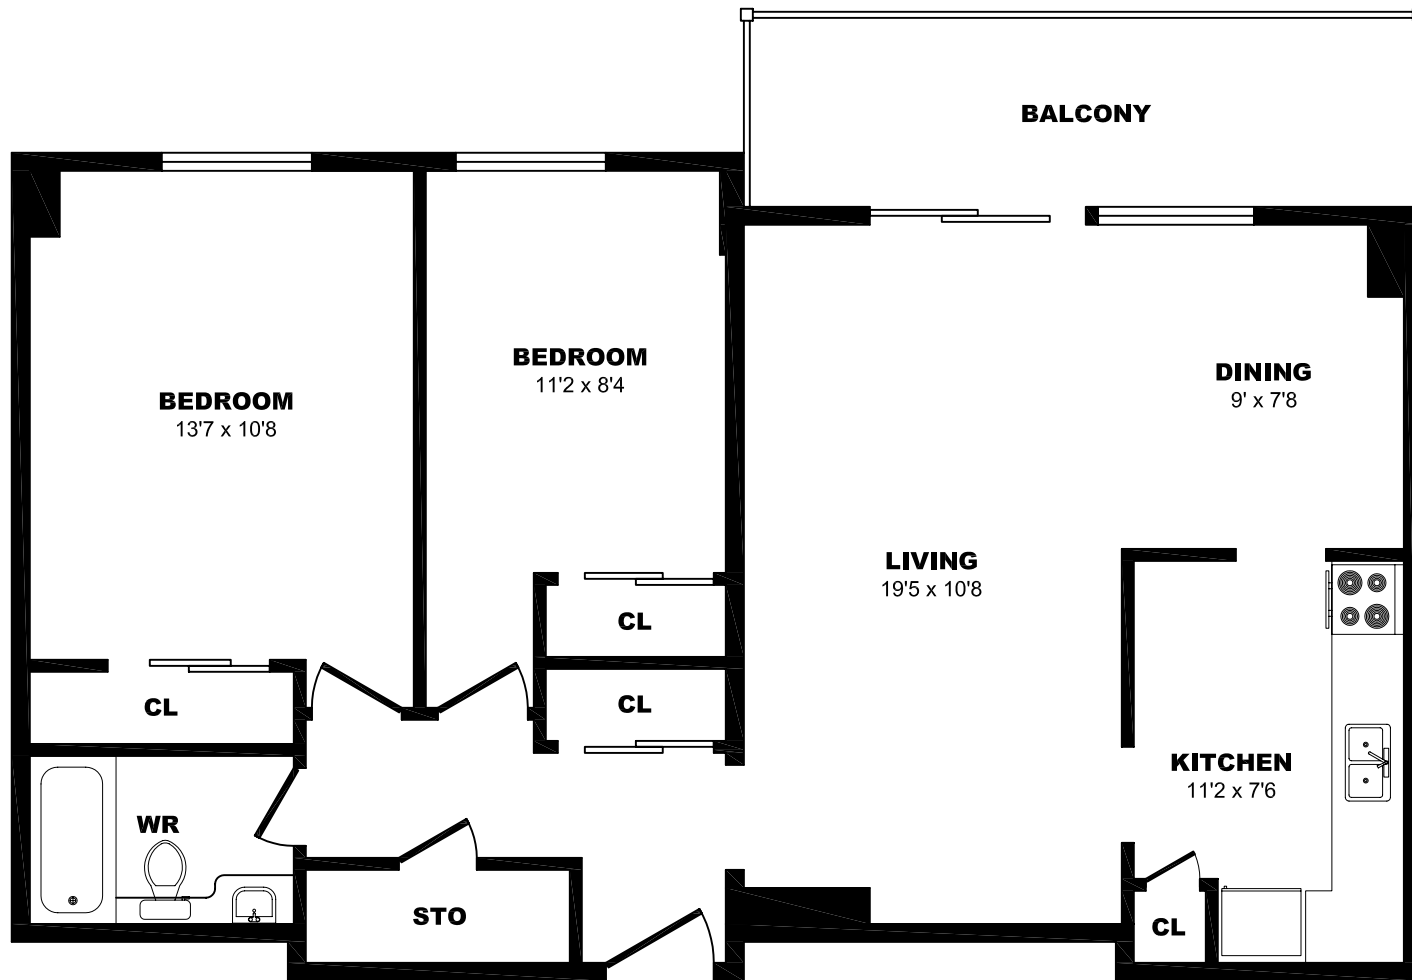

500 Murray Ross Pkwy, North York – 2 Bdrm A, 790sf

All dimensions are approximate. Sizes and specifications are subject to change without notice E. & O. E.
All illustrations are artist's concept. Actual usable floor space may vary slightly from stated floor area.

500 Murray Ross Pkwy, North York – 2 Bdrm B, 790sf

All dimensions are approximate. Sizes and specifications are subject to change without notice E. & O. E.
All illustrations are artist's concept. Actual usable floor space may vary slightly from stated floor area.

500 Murray Ross Pkwy, North York – 2 Bdrm C, 790sf

All dimensions are approximate. Sizes and specifications are subject to change without notice E. & O. E.
All illustrations are artist's concept. Actual usable floor space may vary slightly from stated floor area.