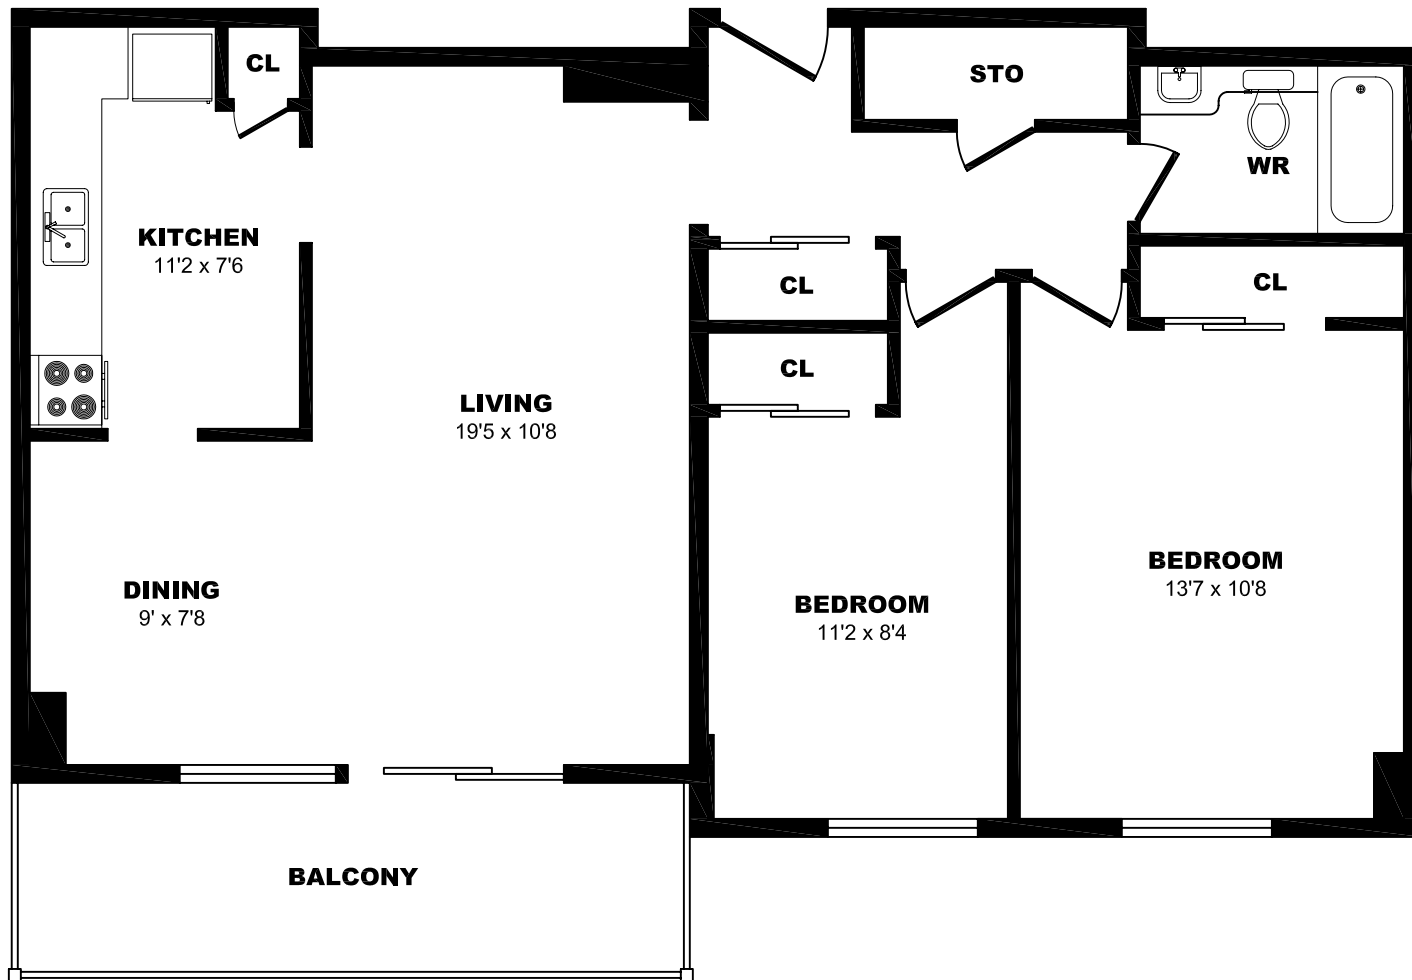

500 Murray Ross Pkwy, North York – 2 Bdrm I, 790sf

All dimensions are approximate. Sizes and specifications are subject to change without notice E. & O. E.
All illustrations are artist's concept. Actual usable floor space may vary slightly from stated floor area.