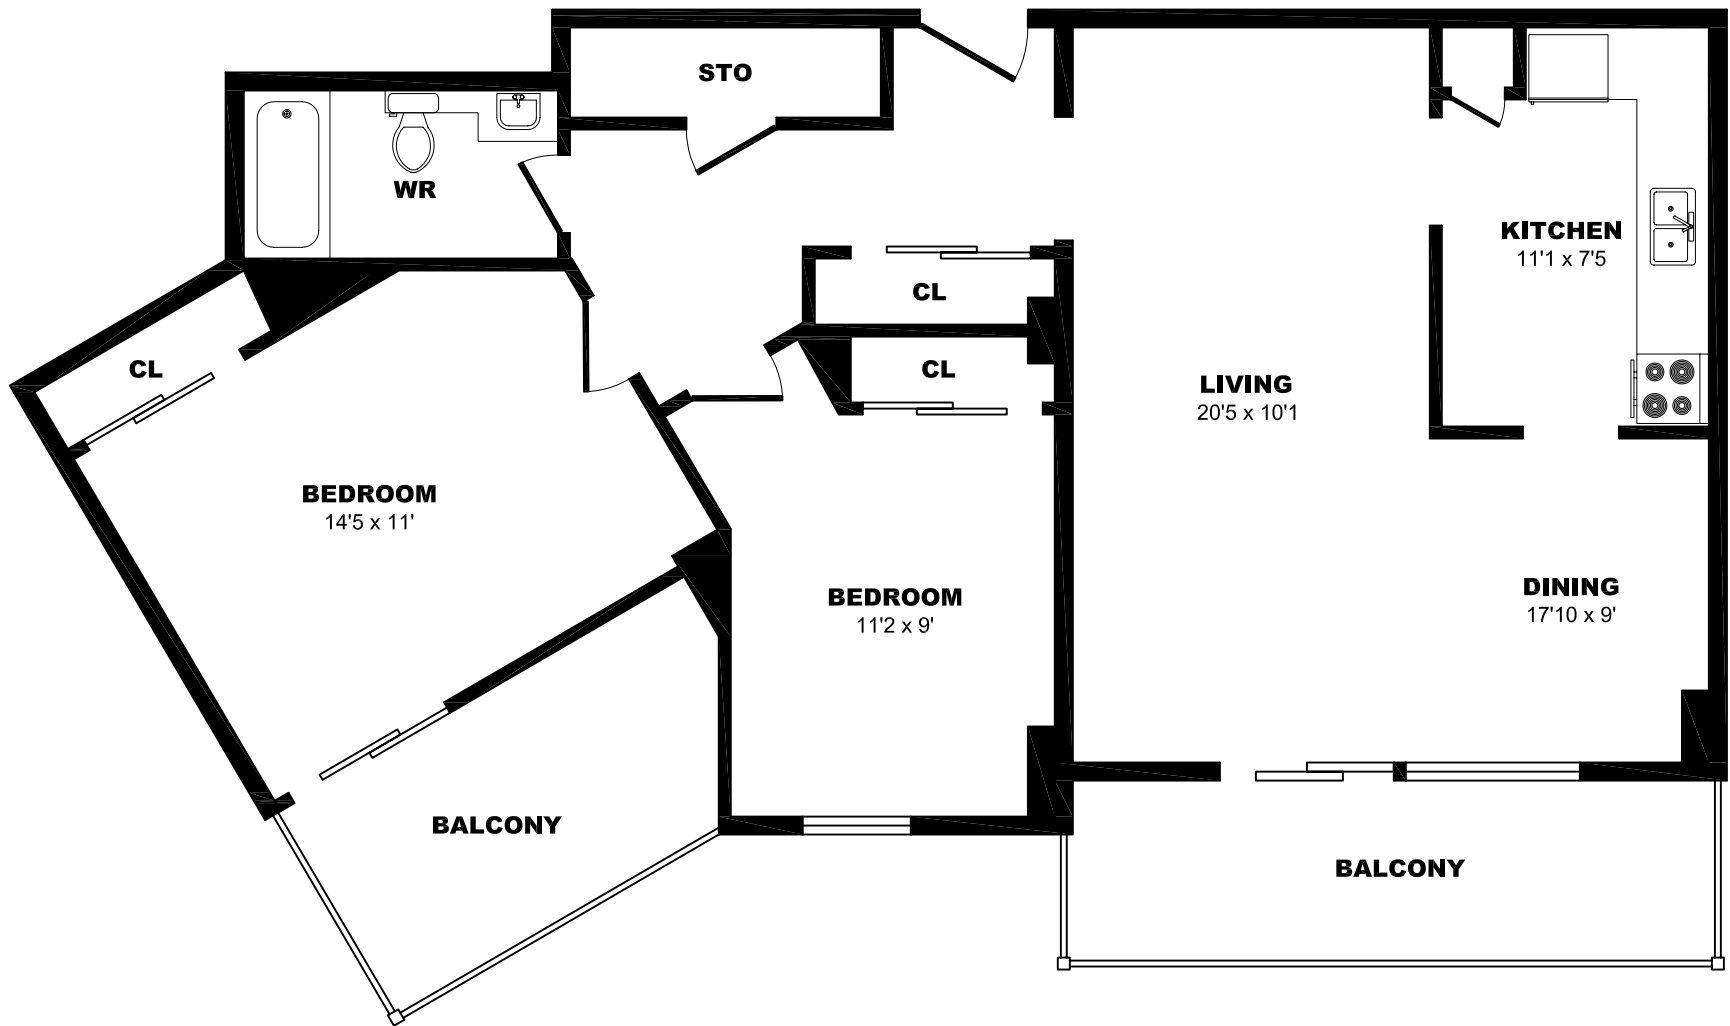

500 Murray Ross Pkwy, North York – 2 Bdrm H, 835sf

All dimensions are approximate. Sizes and specifications are subject to change without notice E. & O. E.
All illustrations are artist's concept. Actual usable floor space may vary slightly from stated floor area.