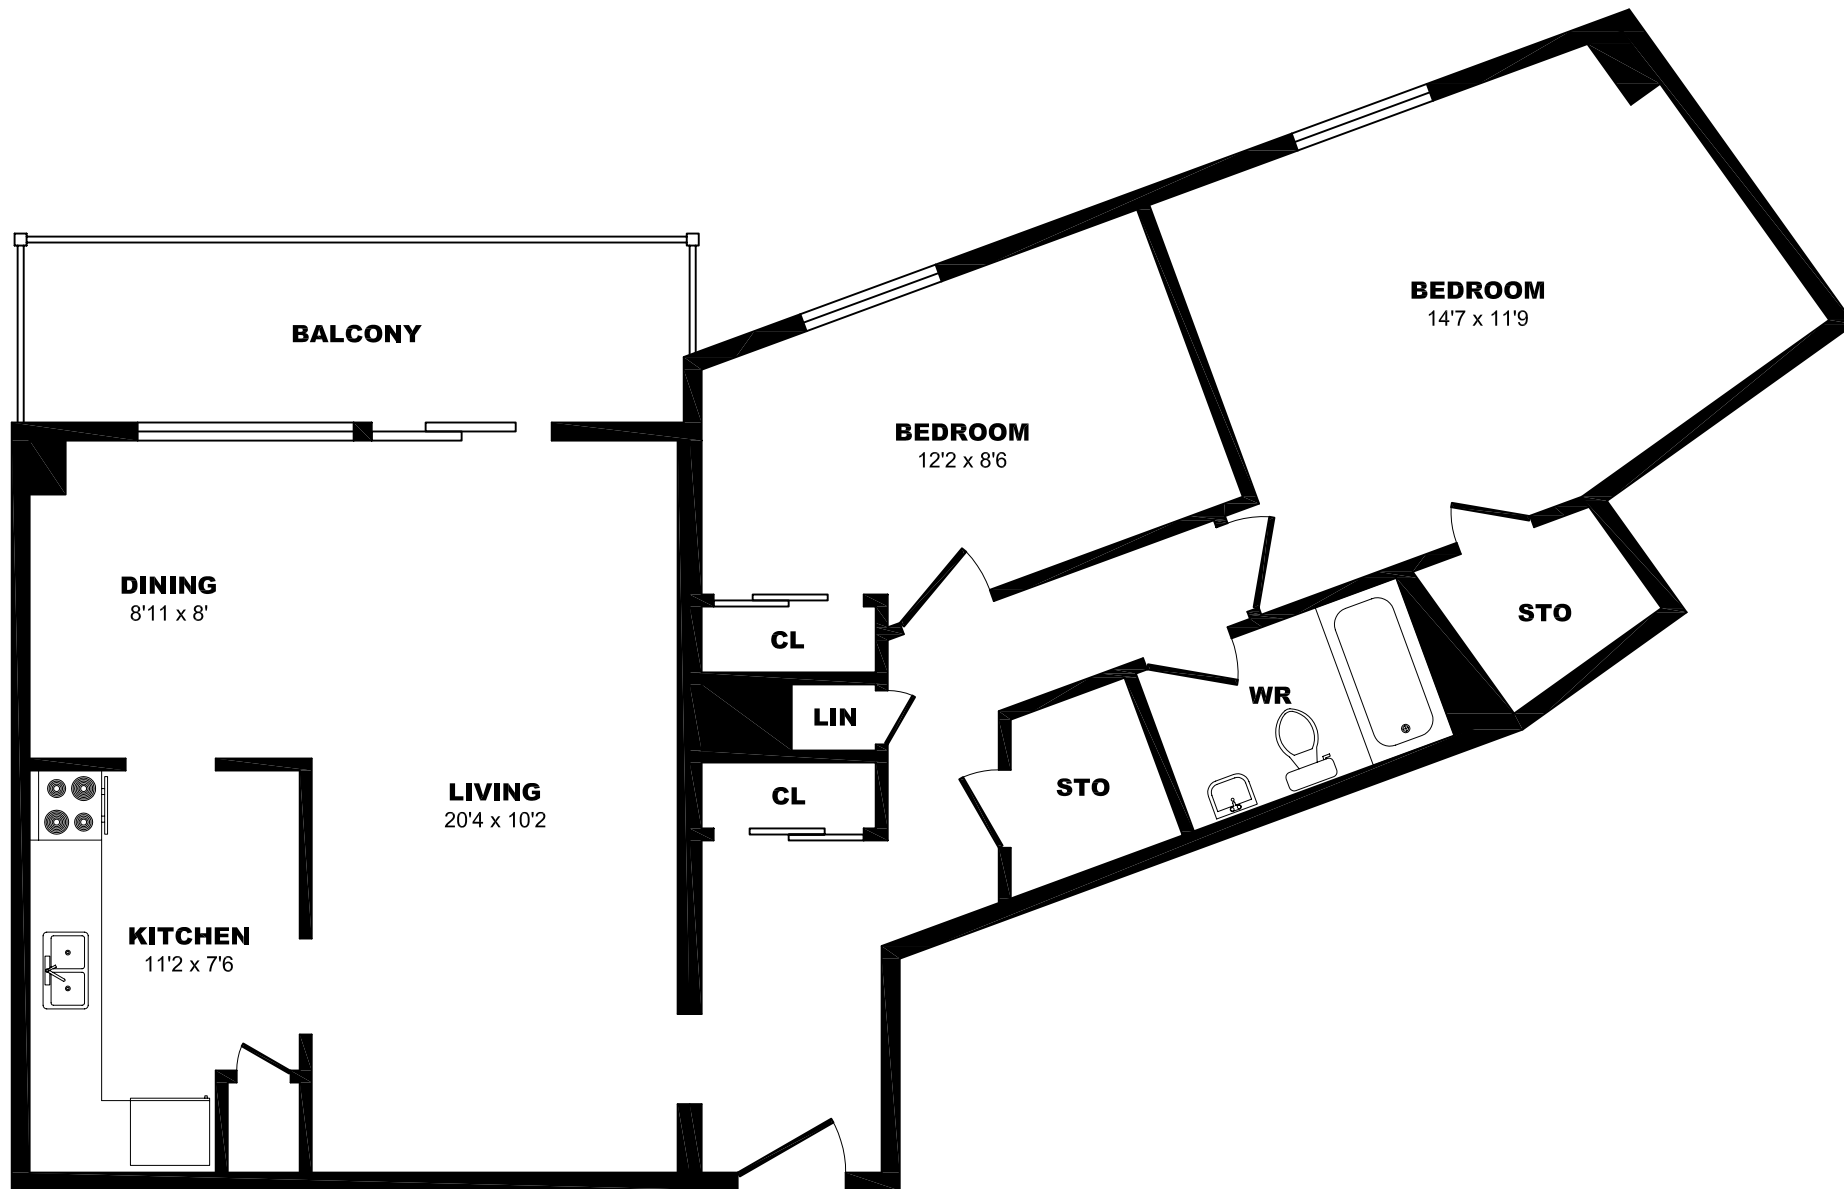

500 Murray Ross Pkwy, North York – 2 Bdrm H, 835sf

All dimensions are approximate. Sizes and specifications are subject to change without notice E. & O. E.
 All illustrations are artist's concept. Actual usable floor space may vary slightly from stated floor area.

500 Murray Ross Pkwy, North York – 2 Bdrm I, 790sf

All dimensions are approximate. Sizes and specifications are subject to change without notice E. & O. E.
 All illustrations are artist's concept. Actual usable floor space may vary slightly from stated floor area.