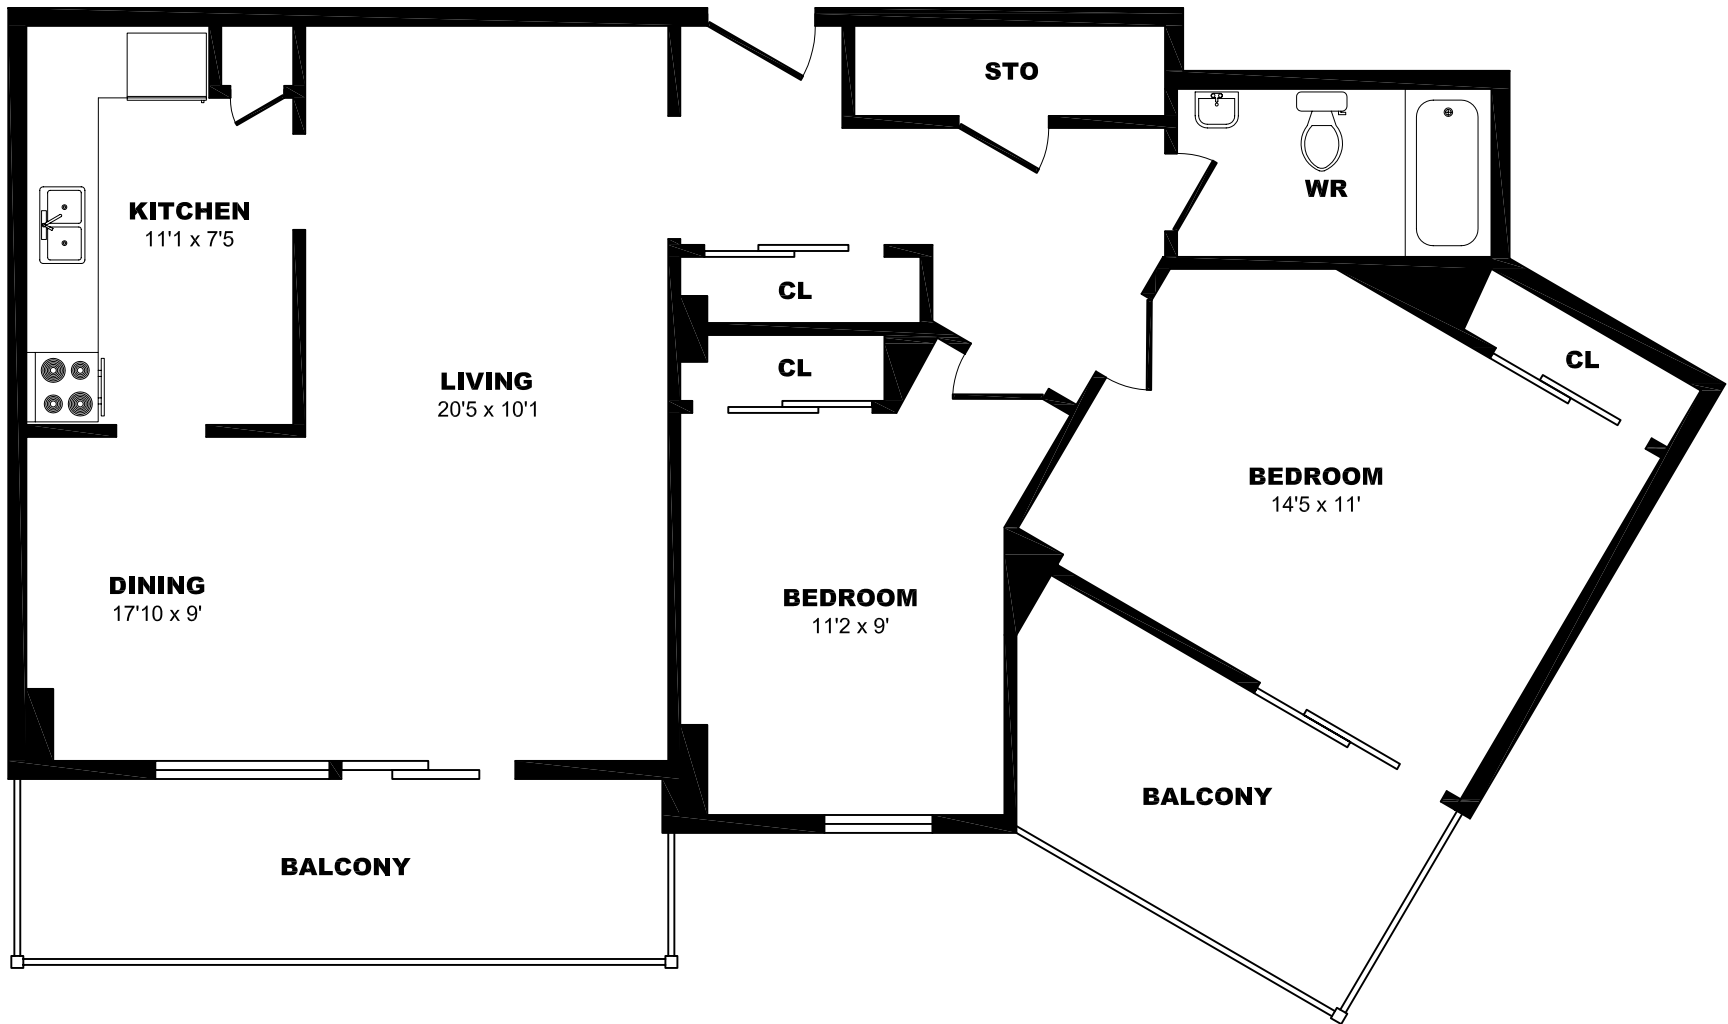

500 Murray Ross Pkwy, North York – 2 Bdrm M, 835sf

All dimensions are approximate. Sizes and specifications are subject to change without notice E. & O. E.
All illustrations are artist's concept. Actual usable floor space may vary slightly from stated floor area.