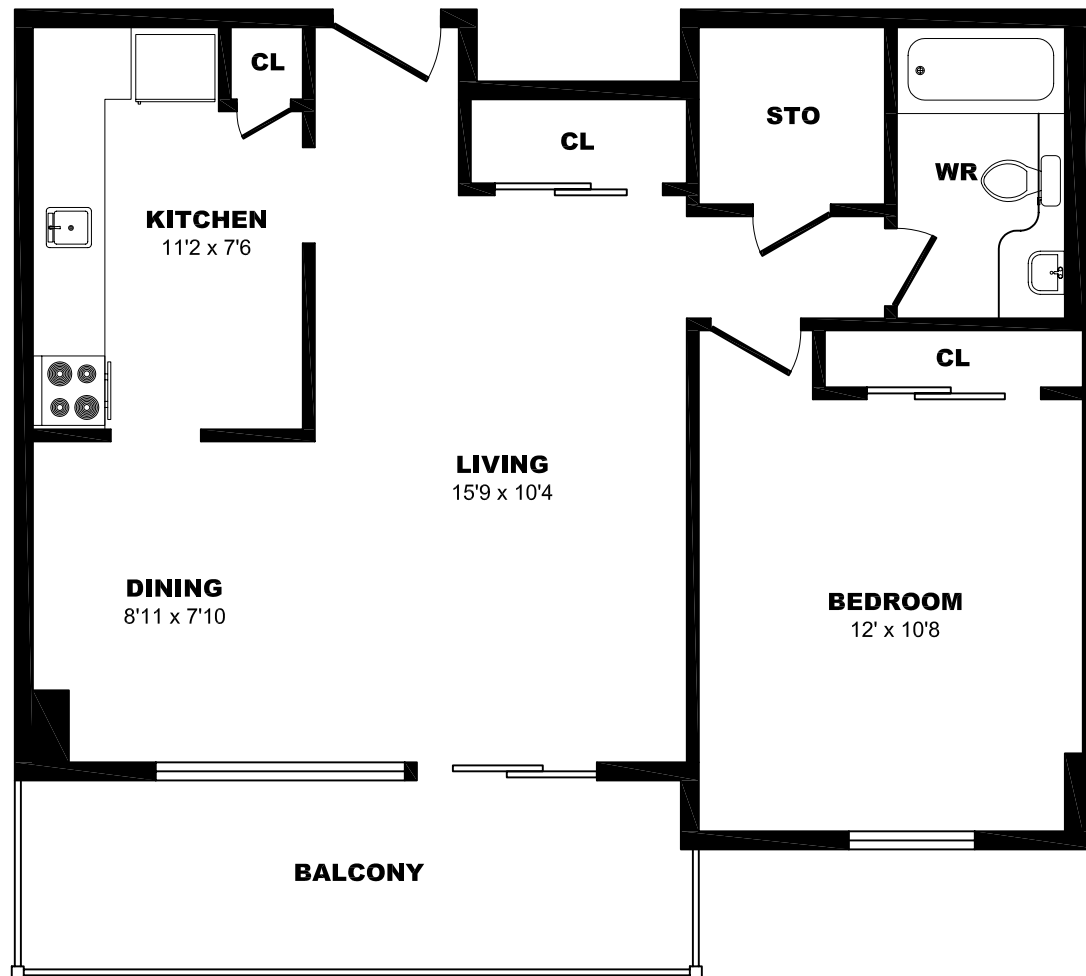

500 Murray Ross Pkwy, North York – 1 Bdrm A, 605sf

All dimensions are approximate. Sizes and specifications are subject to change without notice E. & O. E.
All illustrations are artist's concept. Actual usable floor space may vary slightly from stated floor area.

500 Murray Ross Pkwy, North York – 1 Bdrm B, 605sf

All dimensions are approximate. Sizes and specifications are subject to change without notice E. & O. E.
All illustrations are artist's concept. Actual usable floor space may vary slightly from stated floor area.

500 Murray Ross Pkwy, North York – 1 Bdrm C, 605sf

All dimensions are approximate. Sizes and specifications are subject to change without notice E. & O. E.
All illustrations are artist's concept. Actual usable floor space may vary slightly from stated floor area.