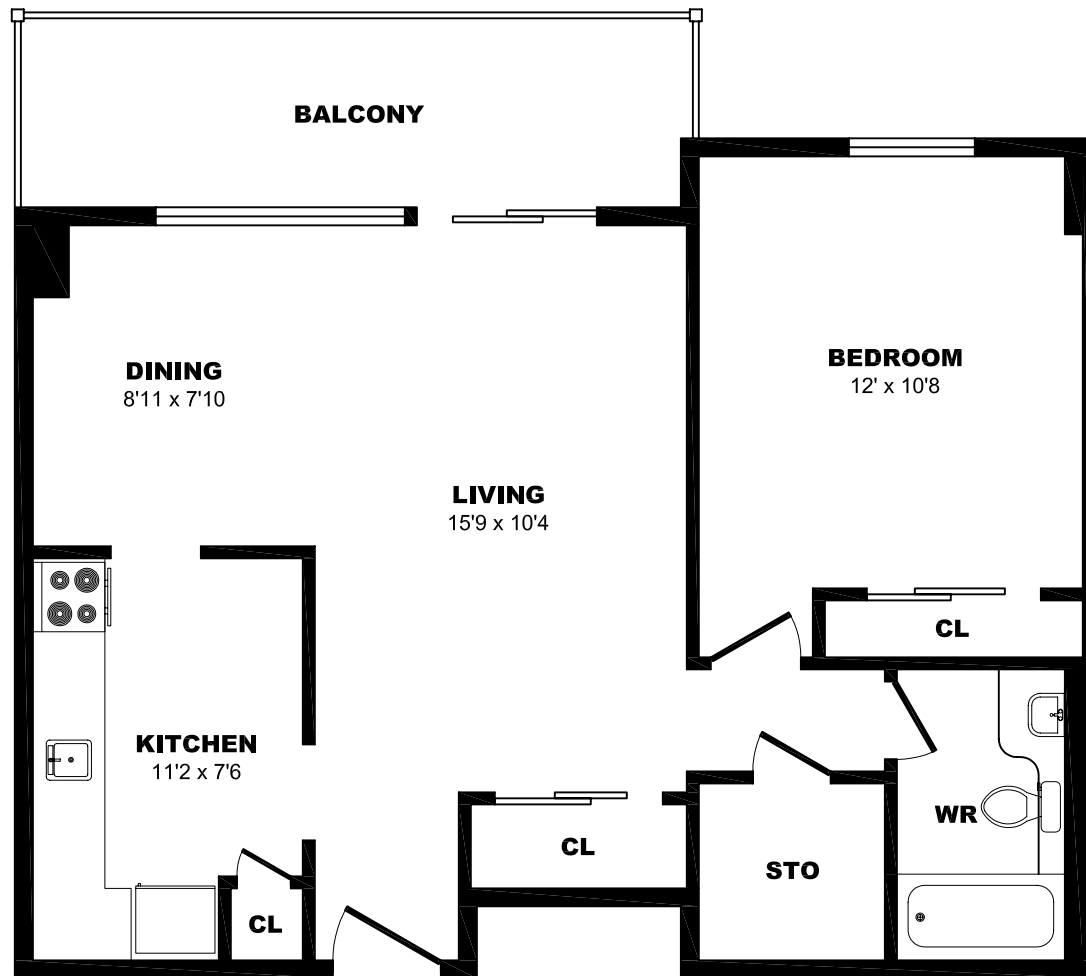

500 Murray Ross Pkwy, North York – 1 Bdrm A, 605sf

All dimensions are approximate. Sizes and specifications are subject to change without notice E. & O. E.
All illustrations are artist's concept. Actual usable floor space may vary slightly from stated floor area.

500 Murray Ross Pkwy, North York – 1 Bdrm B, 605sf

All dimensions are approximate. Sizes and specifications are subject to change without notice E. & O. E.
All illustrations are artist's concept. Actual usable floor space may vary slightly from stated floor area.

500 Murray Ross Pkwy, North York – 1 Bdrm C, 605sf

All dimensions are approximate. Sizes and specifications are subject to change without notice E. & O. E.
All illustrations are artist's concept. Actual usable floor space may vary slightly from stated floor area.