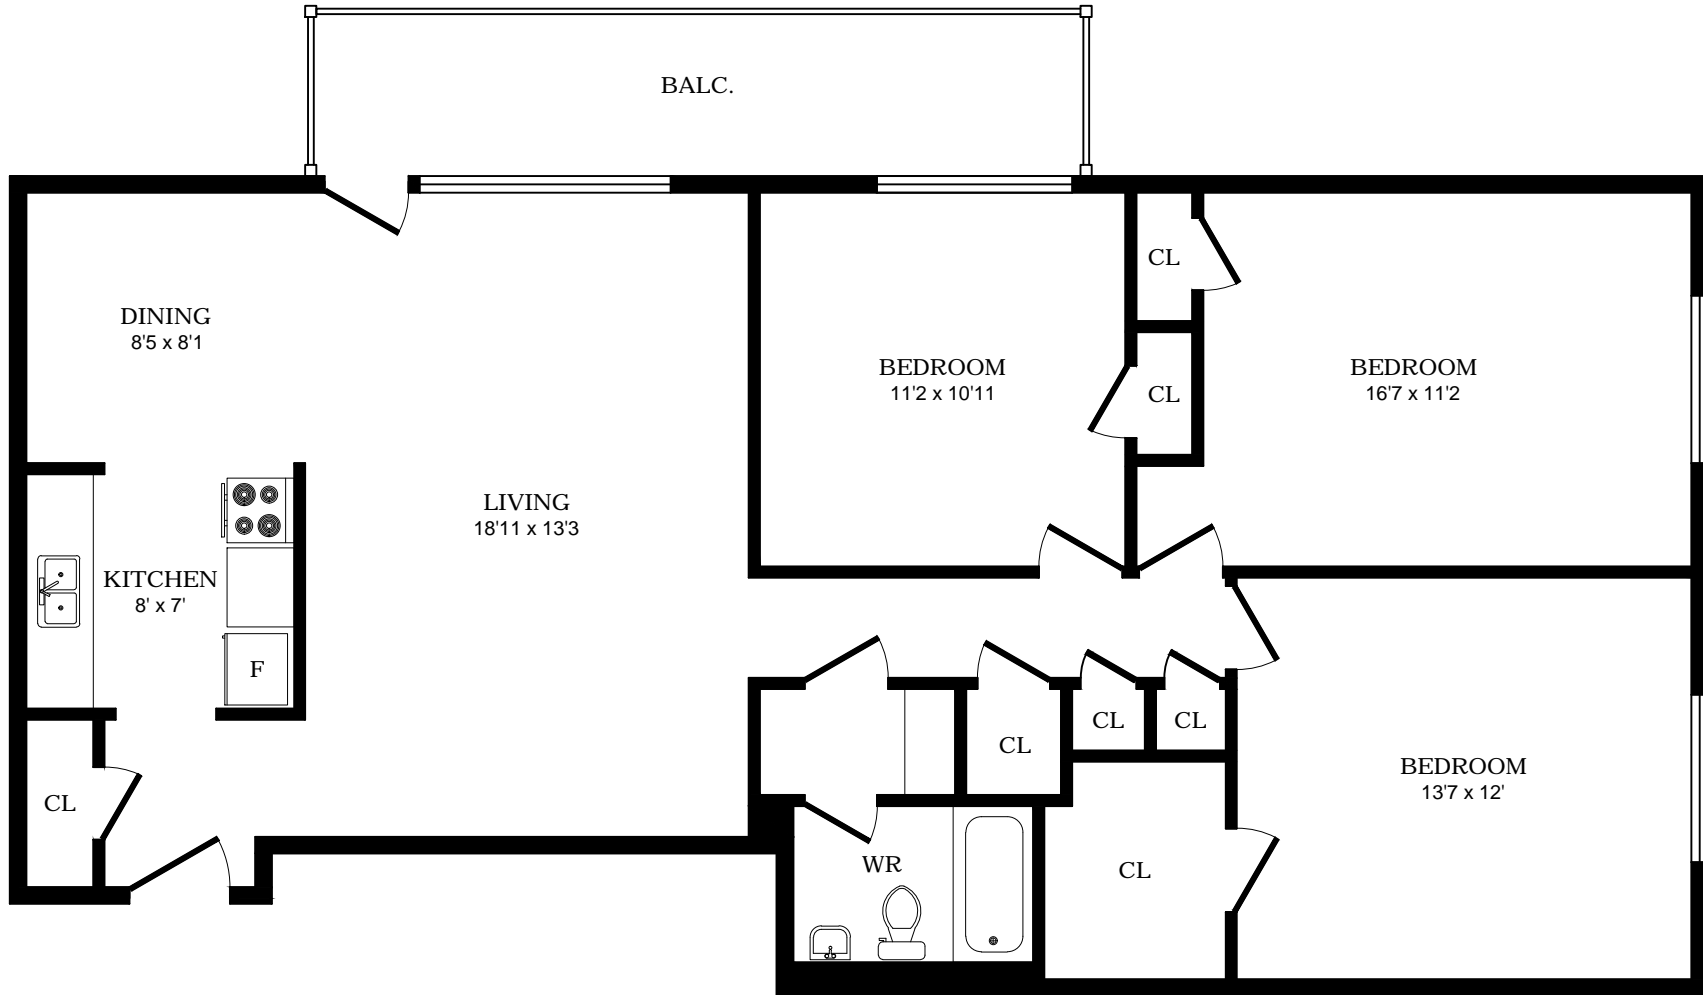

1759 Victoria Park Ave, Scarborough - 1 Bdrm, 815sf

All dimensions are approximate. Sizes and specifications are subject to change without notice E. & O. E.
 All illustrations are artist's concept. Actual usable floor space may vary slightly from stated floor area.

1759 Victoria Park Ave, Scarborough – 2 Bdrm A, 1070sf

All dimensions are approximate. Sizes and specifications are subject to change without notice E. & O. E.
 All illustrations are artist's concept. Actual usable floor space may vary slightly from stated floor area.

1759 Victoria Park Ave, Scarborough – 2 Bdrm B, 815sf

All dimensions are approximate. Sizes and specifications are subject to change without notice E. & O. E.
All illustrations are artist's concept. Actual usable floor space may vary slightly from stated floor area.

1759 Victoria Park Ave, Scarborough - 2 Bdrm, 1070sf

All dimensions are approximate. Sizes and specifications are subject to change without notice E. & O. E.
 All illustrations are artist's concept. Actual usable floor space may vary slightly from stated floor area.