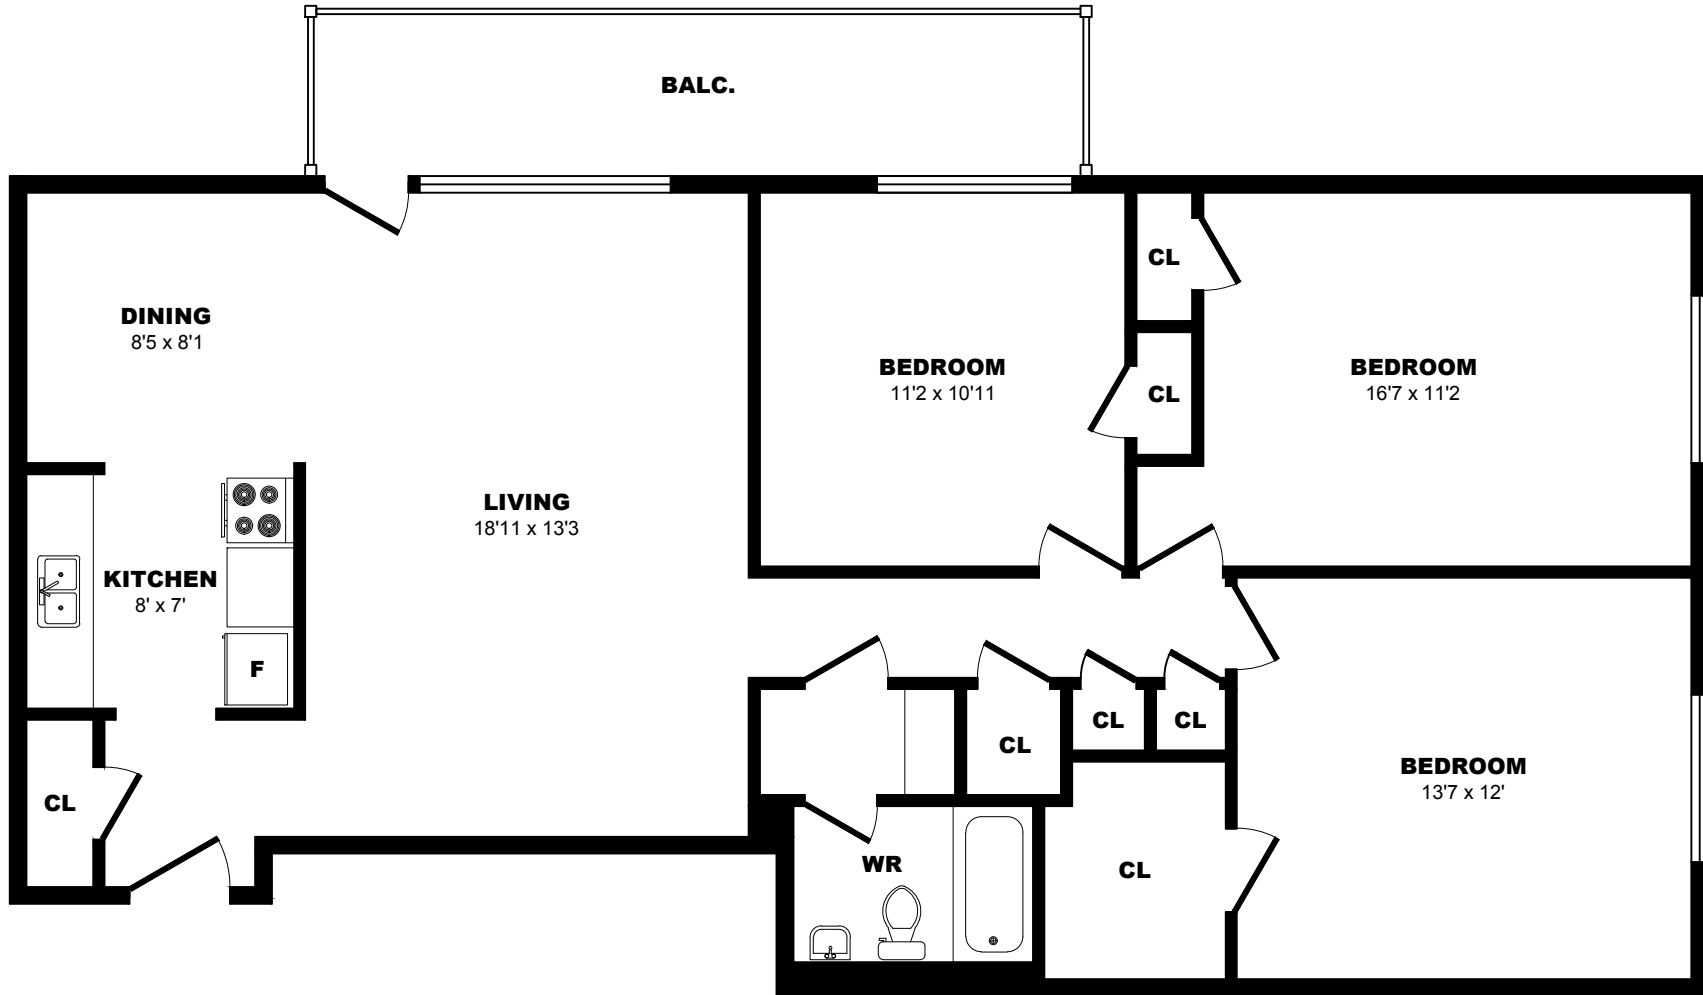

1759 Victoria Park Ave, Scarborough - 1 Bdrm B, 620sf

All dimensions are approximate. Sizes and specifications are subject to change without notice E. & O. E.
 All illustrations are artist's concept. Actual usable floor space may vary slightly from stated floor area.

1759 Victoria Park Ave, Scarborough - 1 Bdrm, 815sf

All dimensions are approximate. Sizes and specifications are subject to change without notice E. & O. E.
 All illustrations are artist's concept. Actual usable floor space may vary slightly from stated floor area.

1759 Victoria Park Ave, Scarborough – 2 Bdrm A, 1070sf

All dimensions are approximate. Sizes and specifications are subject to change without notice E. & O. E.
 All illustrations are artist's concept. Actual usable floor space may vary slightly from stated floor area.

1759 Victoria Park Ave, Scarborough – 2 Bdrm B, 815sf

All dimensions are approximate. Sizes and specifications are subject to change without notice E. & O. E.
All illustrations are artist's concept. Actual usable floor space may vary slightly from stated floor area.