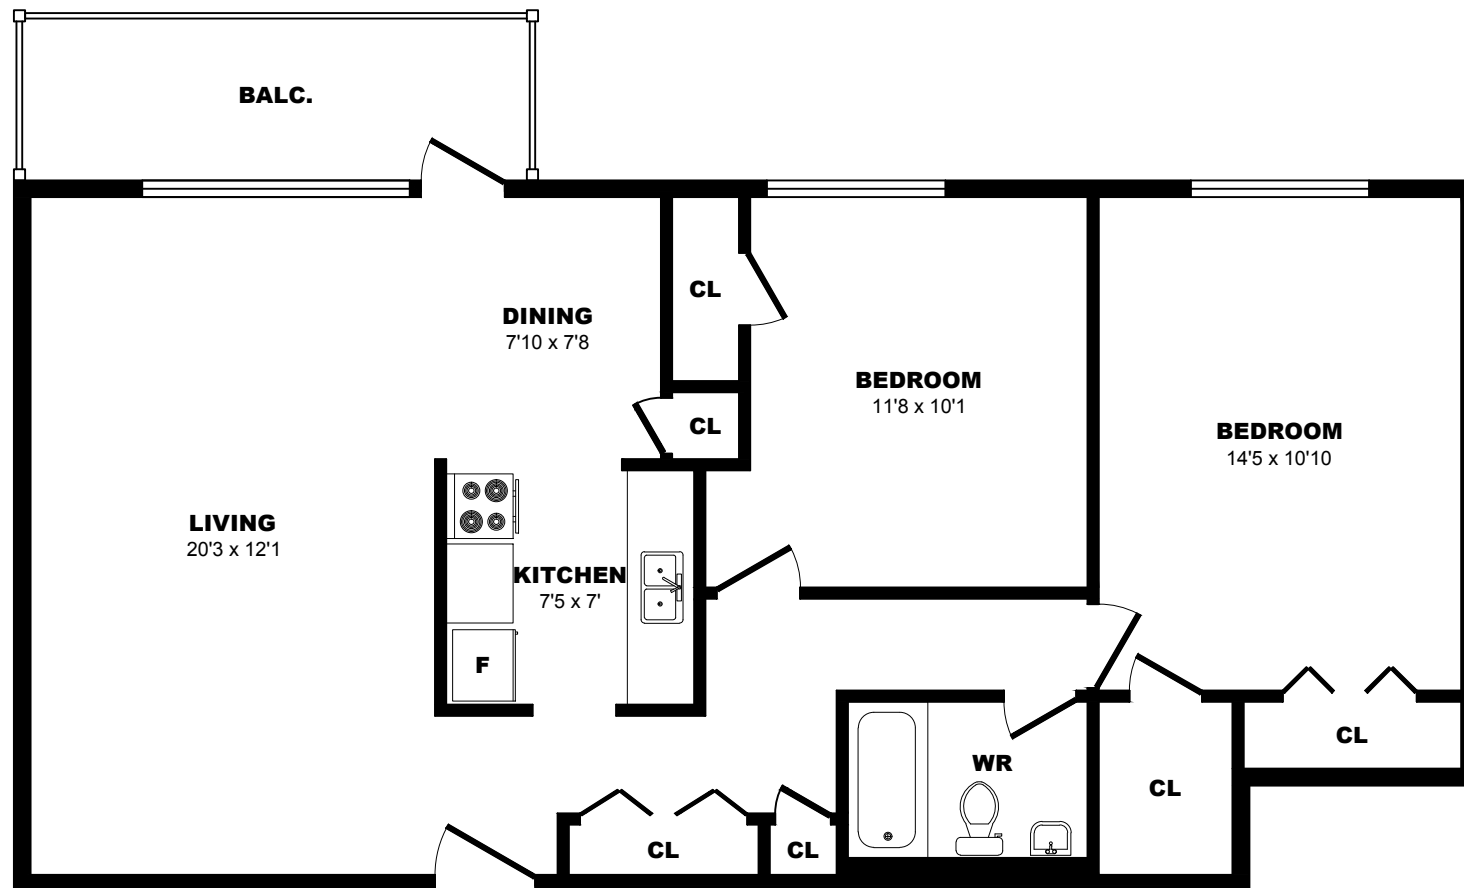

1759 Victoria Park Ave, Scarborough - 1 Bdrm B, 620sf

All dimensions are approximate. Sizes and specifications are subject to change without notice E. & O. E.
 All illustrations are artist's concept. Actual usable floor space may vary slightly from stated floor area.

1759 Victoria Park Ave, Scarborough - 1 Bdrm, 815sf

All dimensions are approximate. Sizes and specifications are subject to change without notice E. & O. E.
 All illustrations are artist's concept. Actual usable floor space may vary slightly from stated floor area.

1759 Victoria Park Ave, Scarborough – 2 Bdrm A, 1070sf

All dimensions are approximate. Sizes and specifications are subject to change without notice E. & O. E.
 All illustrations are artist's concept. Actual usable floor space may vary slightly from stated floor area.

1759 Victoria Park Ave, Scarborough – 2 Bdrm B, 815sf

All dimensions are approximate. Sizes and specifications are subject to change without notice E. & O. E.
All illustrations are artist's concept. Actual usable floor space may vary slightly from stated floor area.