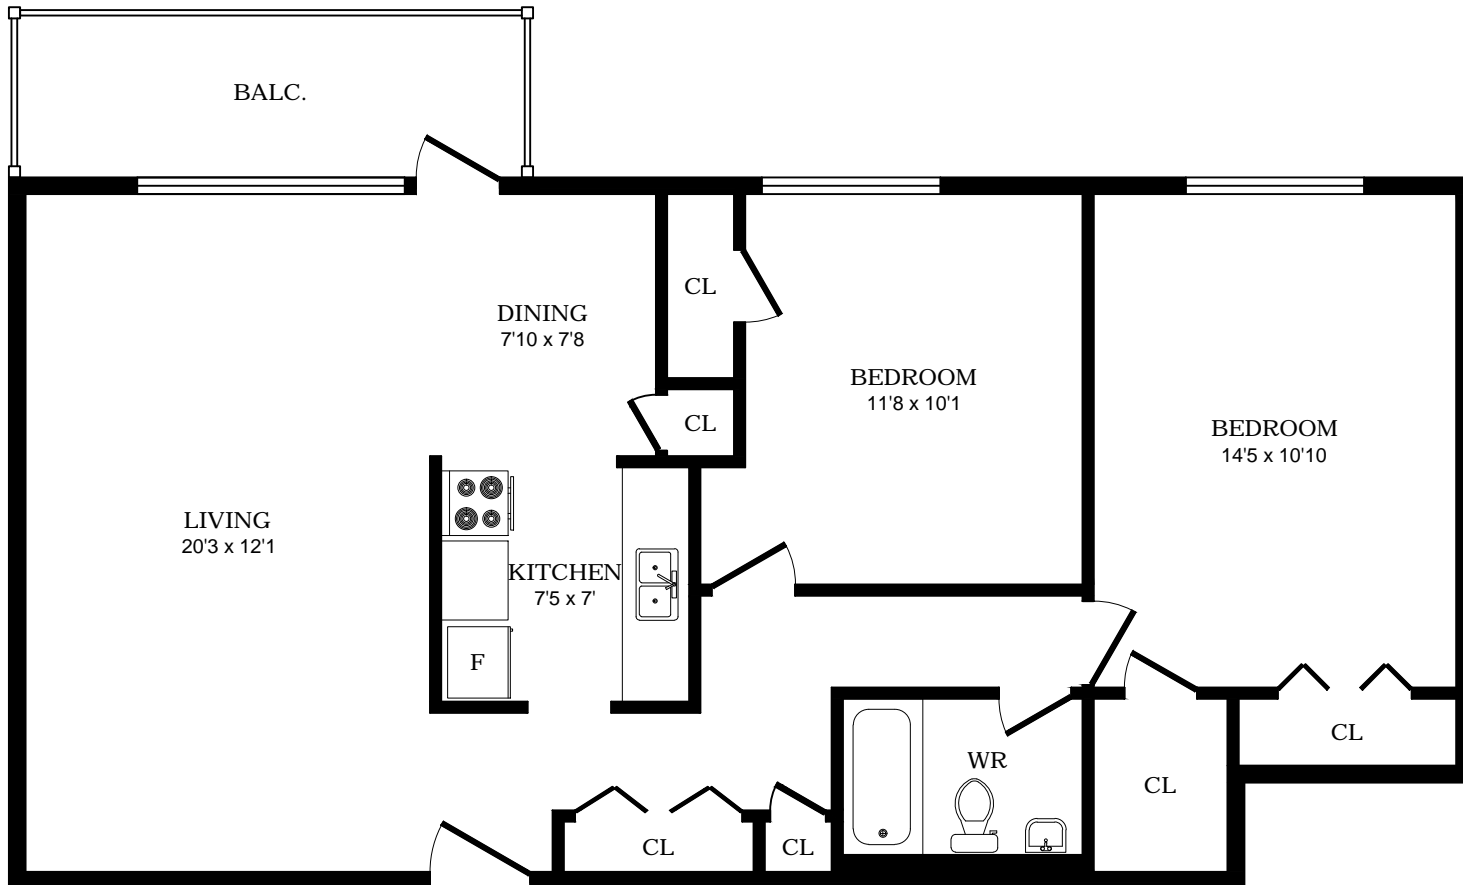

1759 Victoria Park Ave, Scarborough - 1 Bdrm B, 620sf

All dimensions are approximate. Sizes and specifications are subject to change without notice E. & O. E.
 All illustrations are artist's concept. Actual usable floor space may vary slightly from stated floor area.

1759 Victoria Park Ave, Scarborough - 1 Bdrm, 815sf

All dimensions are approximate. Sizes and specifications are subject to change without notice E. & O. E.
 All illustrations are artist's concept. Actual usable floor space may vary slightly from stated floor area.

1759 Victoria Park Ave, Scarborough – 2 Bdrm A, 1070sf

All dimensions are approximate. Sizes and specifications are subject to change without notice E. & O. E.
 All illustrations are artist's concept. Actual usable floor space may vary slightly from stated floor area.

1759 Victoria Park Ave, Scarborough – 2 Bdrm B, 815sf

All dimensions are approximate. Sizes and specifications are subject to change without notice E. & O. E.
All illustrations are artist's concept. Actual usable floor space may vary slightly from stated floor area.