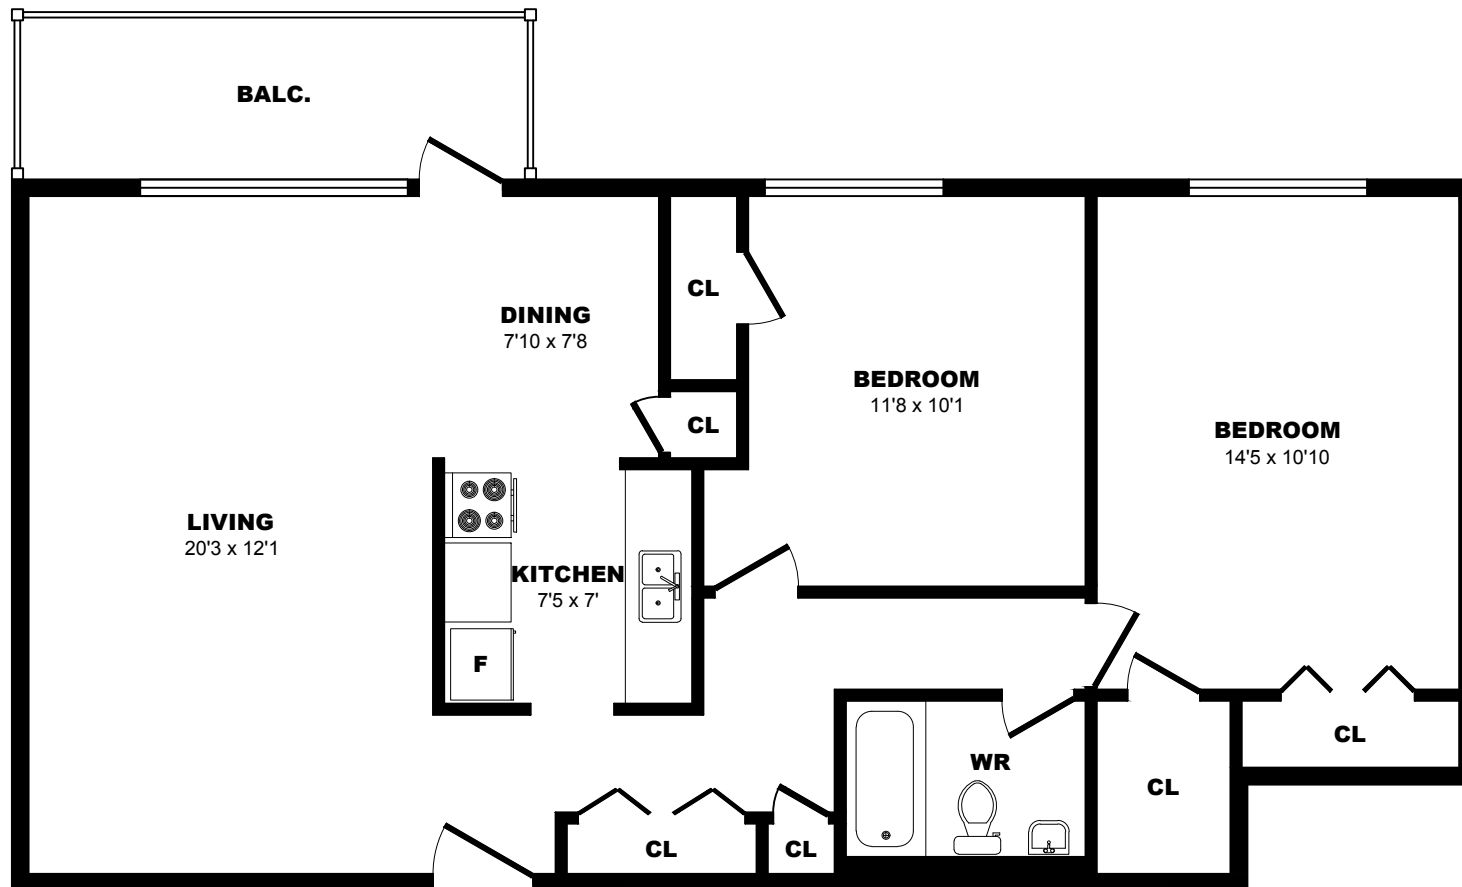

1759 Victoria Park Ave, Scarborough - 1 Bdrm, 815sf

All dimensions are approximate. Sizes and specifications are subject to change without notice E. & O. E.
 All illustrations are artist's concept. Actual usable floor space may vary slightly from stated floor area.

1759 Victoria Park Ave, Scarborough – 2 Bdrm A, 1070sf

All dimensions are approximate. Sizes and specifications are subject to change without notice E. & O. E.
 All illustrations are artist's concept. Actual usable floor space may vary slightly from stated floor area.

1759 Victoria Park Ave, Scarborough – 2 Bdrm B, 815sf

All dimensions are approximate. Sizes and specifications are subject to change without notice E. & O. E.
 All illustrations are artist's concept. Actual usable floor space may vary slightly from stated floor area.