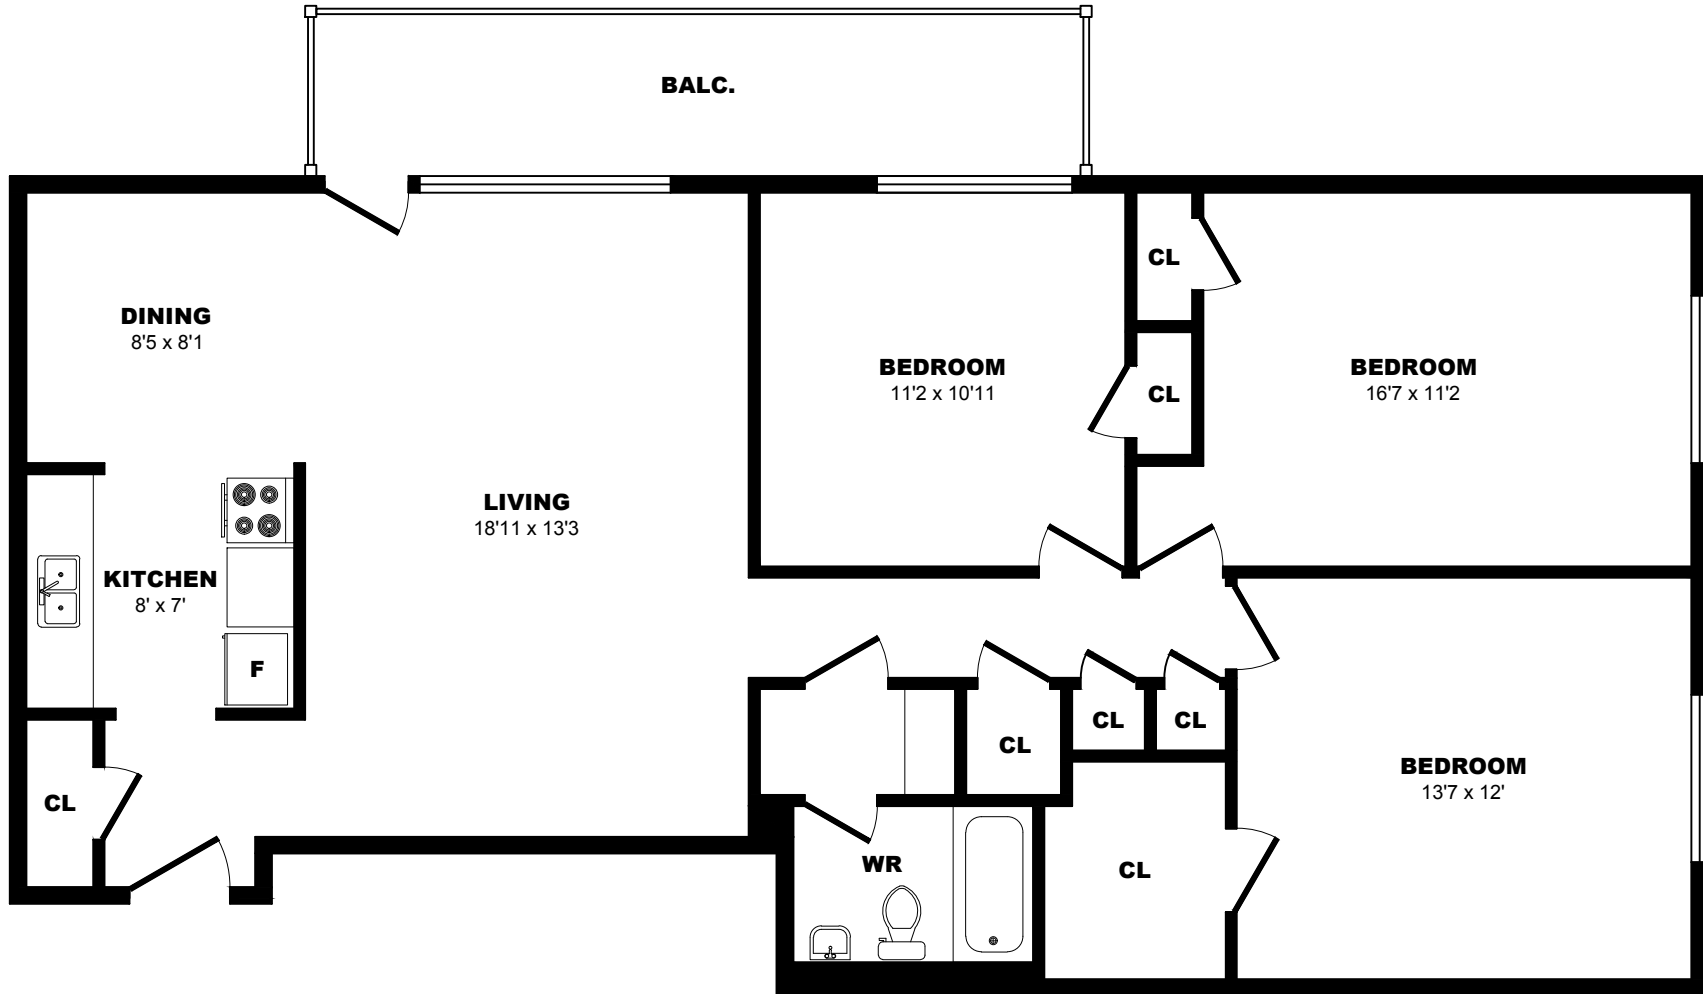

1759 Victoria Park Ave, Scarborough - 1 Bdrm, 815sf

All dimensions are approximate. Sizes and specifications are subject to change without notice E. & O. E.
 All illustrations are artist's concept. Actual usable floor space may vary slightly from stated floor area.

1759 Victoria Park Ave, Scarborough – 2 Bdrm A, 1070sf

All dimensions are approximate. Sizes and specifications are subject to change without notice E. & O. E.
 All illustrations are artist's concept. Actual usable floor space may vary slightly from stated floor area.

1759 Victoria Park Ave, Scarborough – 2 Bdrm B, 815sf

All dimensions are approximate. Sizes and specifications are subject to change without notice E. & O. E.
 All illustrations are artist's concept. Actual usable floor space may vary slightly from stated floor area.