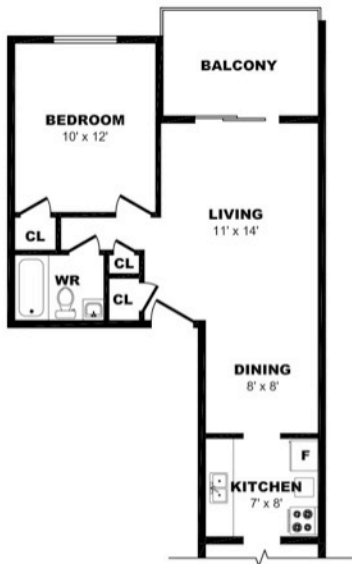

724 Fanshawe Park Rd E, London – Bachelor, 744sf

All dimensions are approximate. Sizes and specifications are subject to change without notice E. & O. E.
All illustrations are artist's concept. Actual usable floor space may vary slightly from stated floor area.

724 Fanshawe Park Rd E, London – 1 Bdrm A, 480sf

All dimensions are approximate. Sizes and specifications are subject to change without notice E. & O. E.
All illustrations are artist's concept. Actual usable floor space may vary slightly from stated floor area.

724 Fanshawe Park Rd E, London – 1 Bdrm B, 535sf

All dimensions are approximate. Sizes and specifications are subject to change without notice E. & O. E.
All illustrations are artist's concept. Actual usable floor space may vary slightly from stated floor area.

724 Fanshawe Park Rd E, London – 2 Bdrm A, 1060sf

All dimensions are approximate. Sizes and specifications are subject to change without notice E. & O. E.
All illustrations are artist's concept. Actual usable floor space may vary slightly from stated floor area.