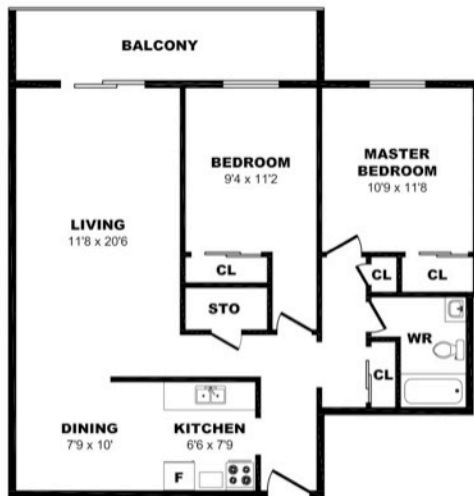

724 Fanshawe Park Rd E, London – 2 Bdrm B, 855sf