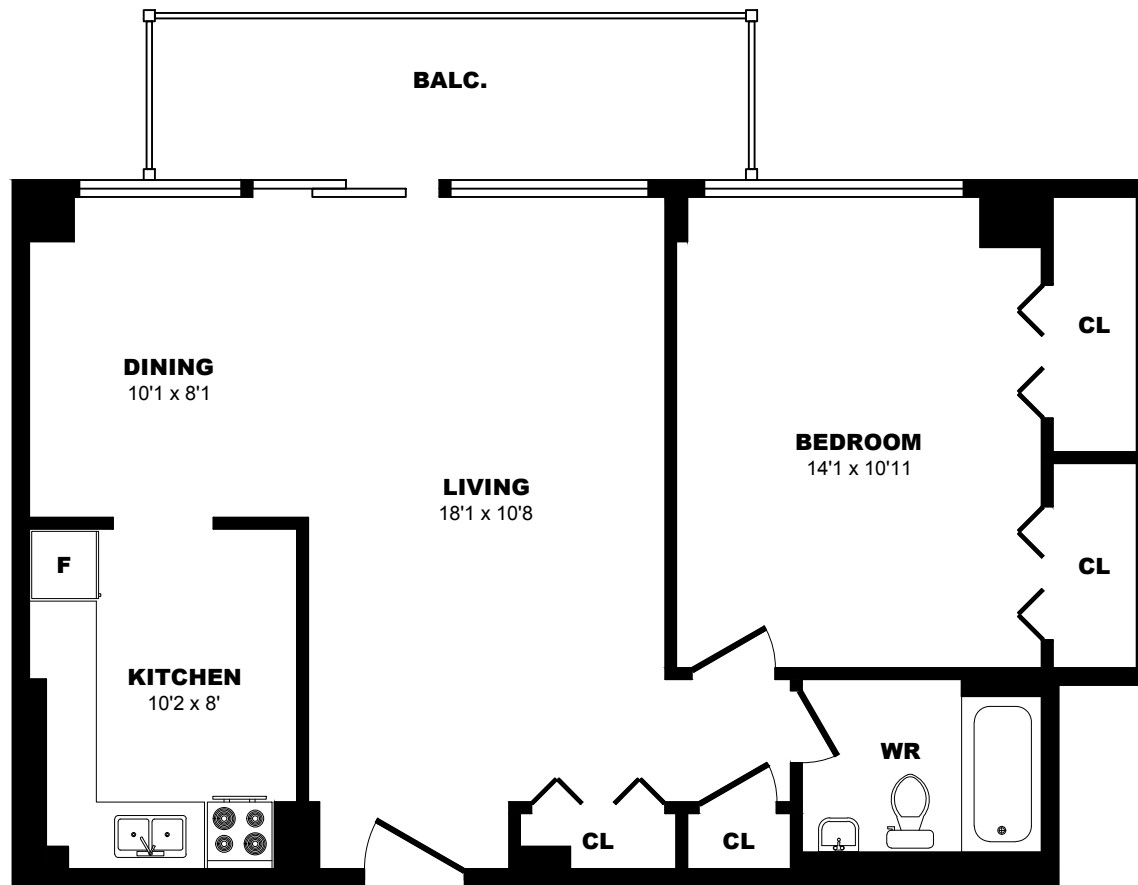

321 Chaplin Cres, Toronto - 1 Bdrm A, 650sf

All dimensions are approximate. Sizes and specifications are subject to change without notice E. & O. E.
All illustrations are artist's concept. Actual usable floor space may vary slightly from stated floor area.

321 Chaplin Cres, Toronto - 1 Bdrm B, 655sf

All dimensions are approximate. Sizes and specifications are subject to change without notice E. & O. E.
All illustrations are artist's concept. Actual usable floor space may vary slightly from stated floor area.

321 Chaplin Cres, Toronto - 1 Bdrm C, 750sf

All dimensions are approximate. Sizes and specifications are subject to change without notice E. & O. E.
All illustrations are artist's concept. Actual usable floor space may vary slightly from stated floor area.

321 Chaplin Cres, Toronto - 1 Bdrm D, 630sf

All dimensions are approximate. Sizes and specifications are subject to change without notice E. & O. E.
All illustrations are artist's concept. Actual usable floor space may vary slightly from stated floor area.