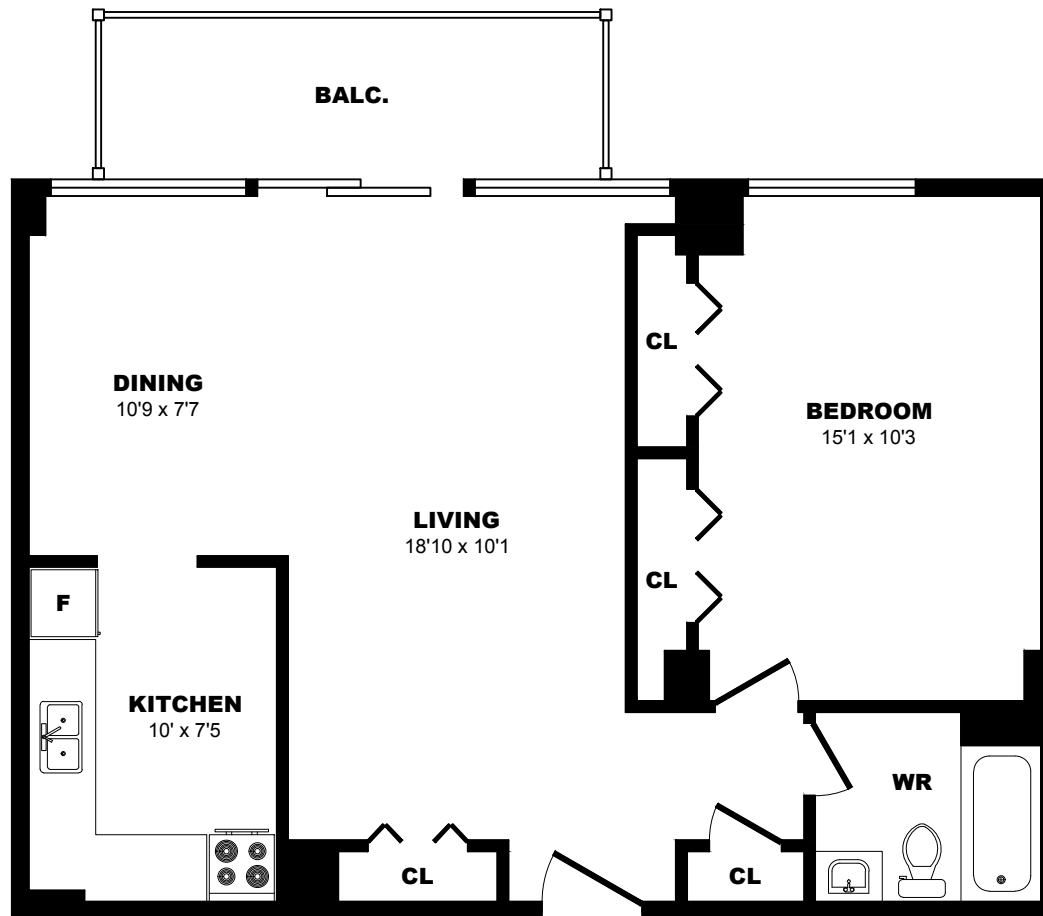

321 Chaplin Cres, Toronto - 1 Bdrm A, 650sf

All dimensions are approximate. Sizes and specifications are subject to change without notice E. & O. E.
All illustrations are artist's concept. Actual usable floor space may vary slightly from stated floor area.

321 Chaplin Cres, Toronto - 1 Bdrm B, 655sf

All dimensions are approximate. Sizes and specifications are subject to change without notice E. & O. E.
All illustrations are artist's concept. Actual usable floor space may vary slightly from stated floor area.

321 Chaplin Cres, Toronto - 1 Bdrm C, 750sf

All dimensions are approximate. Sizes and specifications are subject to change without notice E. & O. E.
All illustrations are artist's concept. Actual usable floor space may vary slightly from stated floor area.

321 Chaplin Cres, Toronto - 1 Bdrm D, 630sf

All dimensions are approximate. Sizes and specifications are subject to change without notice E. & O. E.
All illustrations are artist's concept. Actual usable floor space may vary slightly from stated floor area.