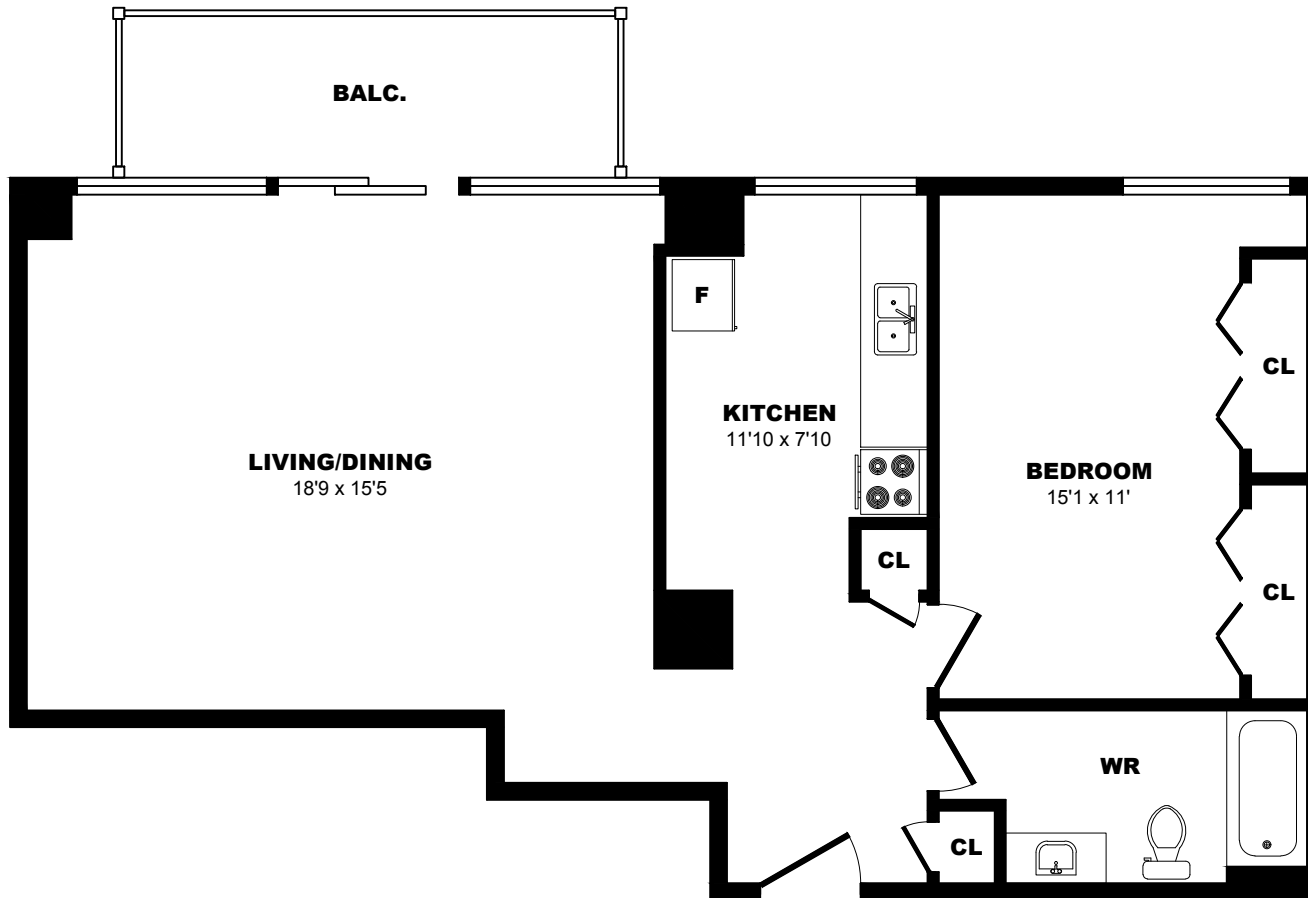

321 Chaplin Cres, Toronto - 1 Bdrm A, 650sf

All dimensions are approximate. Sizes and specifications are subject to change without notice E. & O. E.
All illustrations are artist's concept. Actual usable floor space may vary slightly from stated floor area.

321 Chaplin Cres, Toronto - 1 Bdrm B, 655sf

All dimensions are approximate. Sizes and specifications are subject to change without notice E. & O. E.
All illustrations are artist's concept. Actual usable floor space may vary slightly from stated floor area.

321 Chaplin Cres, Toronto - 1 Bdrm C, 750sf

All dimensions are approximate. Sizes and specifications are subject to change without notice E. & O. E.
All illustrations are artist's concept. Actual usable floor space may vary slightly from stated floor area.