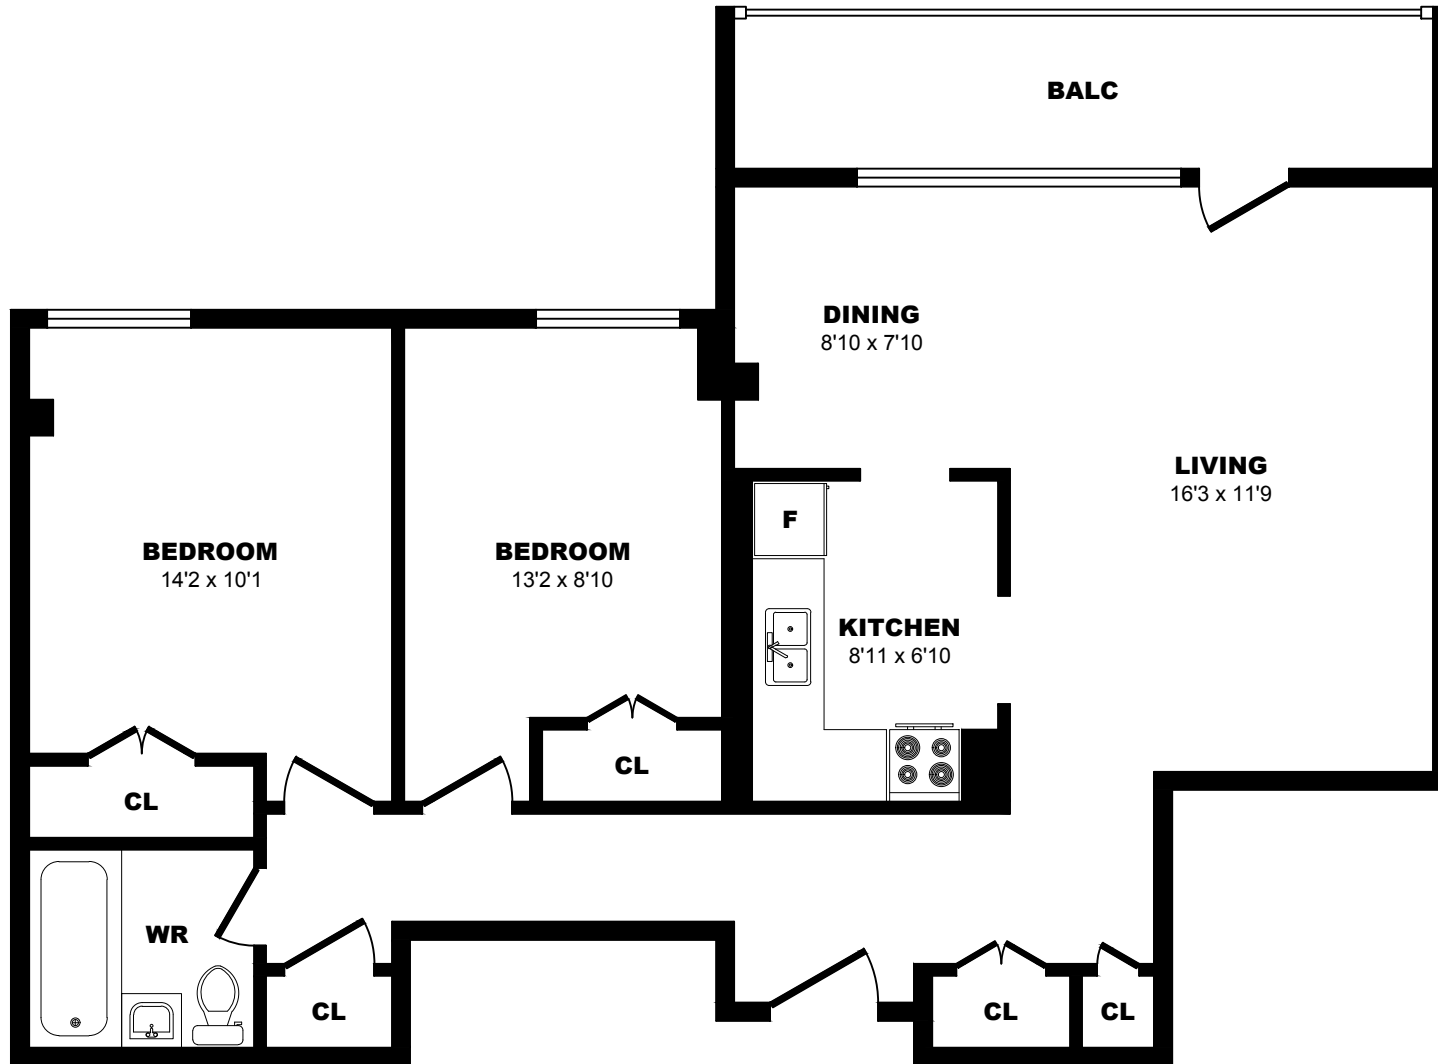

12 Deerford Road, North York - 2 Bdrm E, 755sf

All dimensions are approximate. Sizes and specifications are subject to change without notice E. & O. E.
All illustrations are artist's concept. Actual usable floor space may vary slightly from stated floor area.