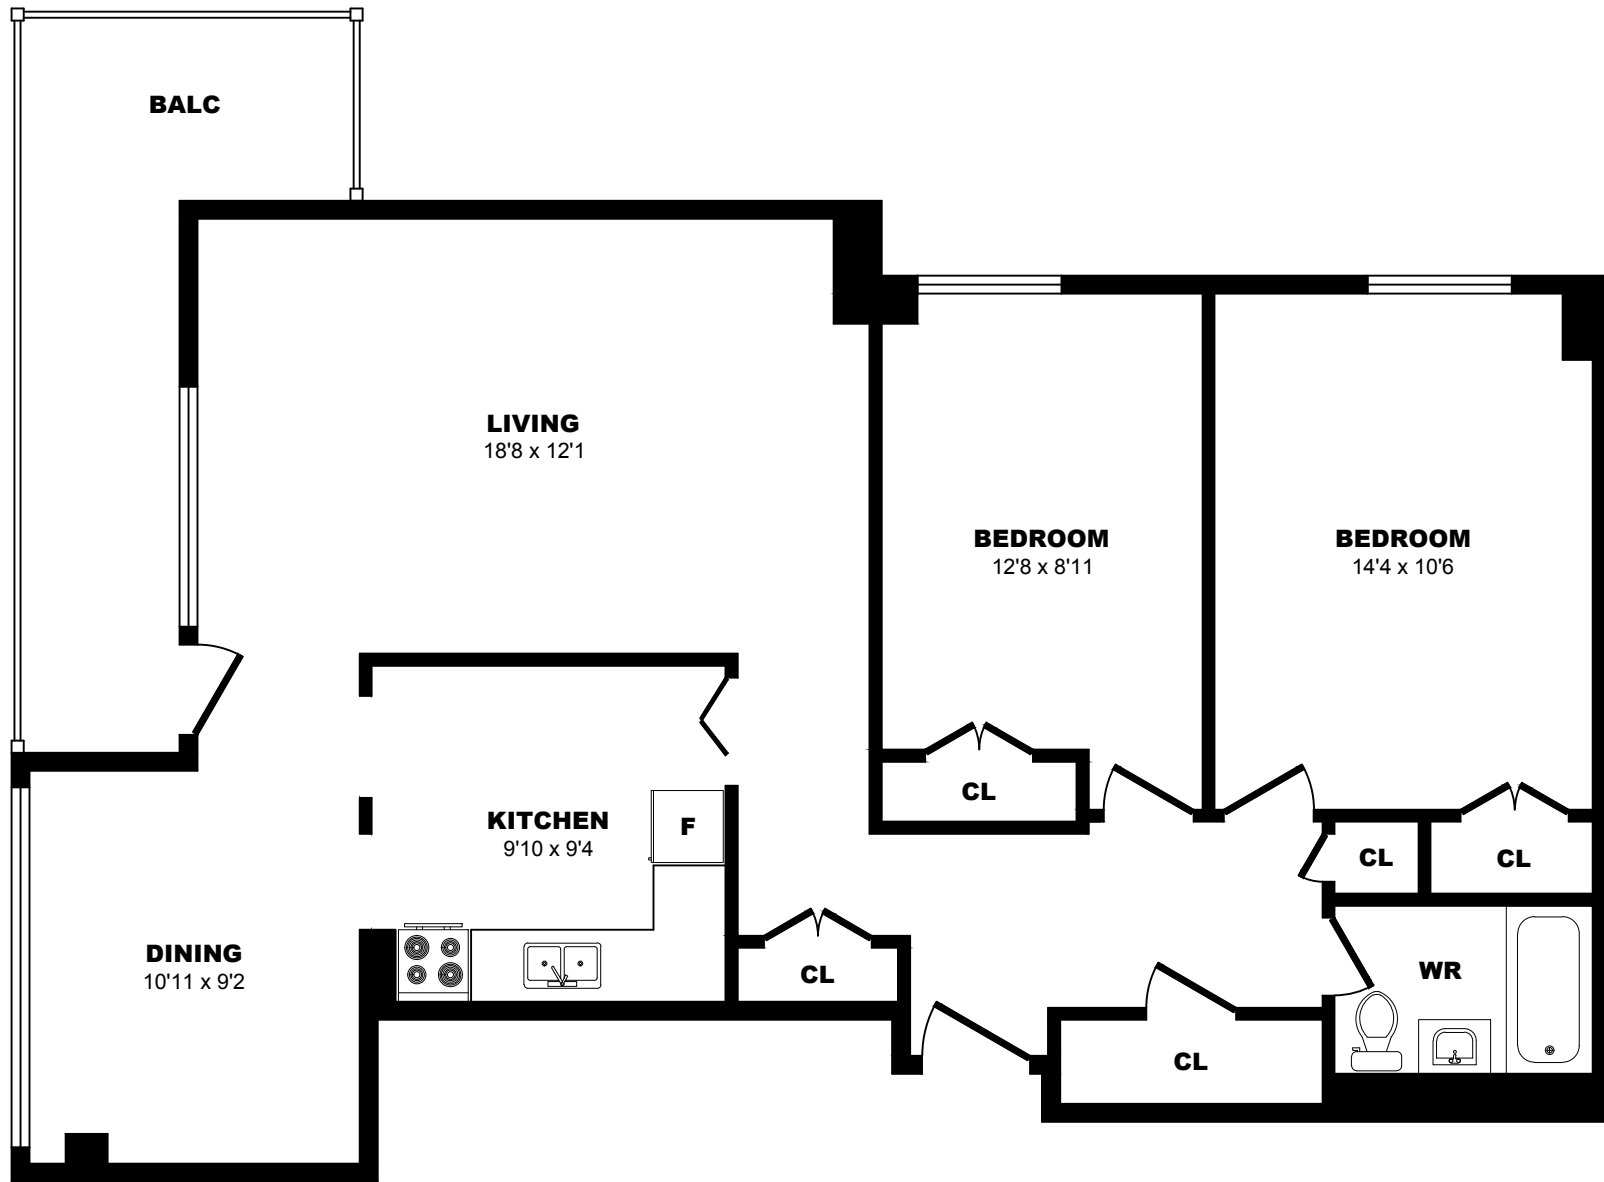

12 Deerford Road, North York - Bachelor, 410sf

All dimensions are approximate. Sizes and specifications are subject to change without notice E. & O. E.
All illustrations are artist's concept. Actual usable floor space may vary slightly from stated floor area.

12 Deerford Road, North York - 1 Bdrm A, 650sf

All dimensions are approximate. Sizes and specifications are subject to change without notice E. & O. E.
All illustrations are artist's concept. Actual usable floor space may vary slightly from stated floor area.

12 Deerford Road, North York - 1 Bdrm B, 650sf

All dimensions are approximate. Sizes and specifications are subject to change without notice E. & O. E.
All illustrations are artist's concept. Actual usable floor space may vary slightly from stated floor area.

12 Deerford Road, North York - 2 Bdrm A, 920sf

All dimensions are approximate. Sizes and specifications are subject to change without notice E. & O. E.
 All illustrations are artist's concept. Actual usable floor space may vary slightly from stated floor area.