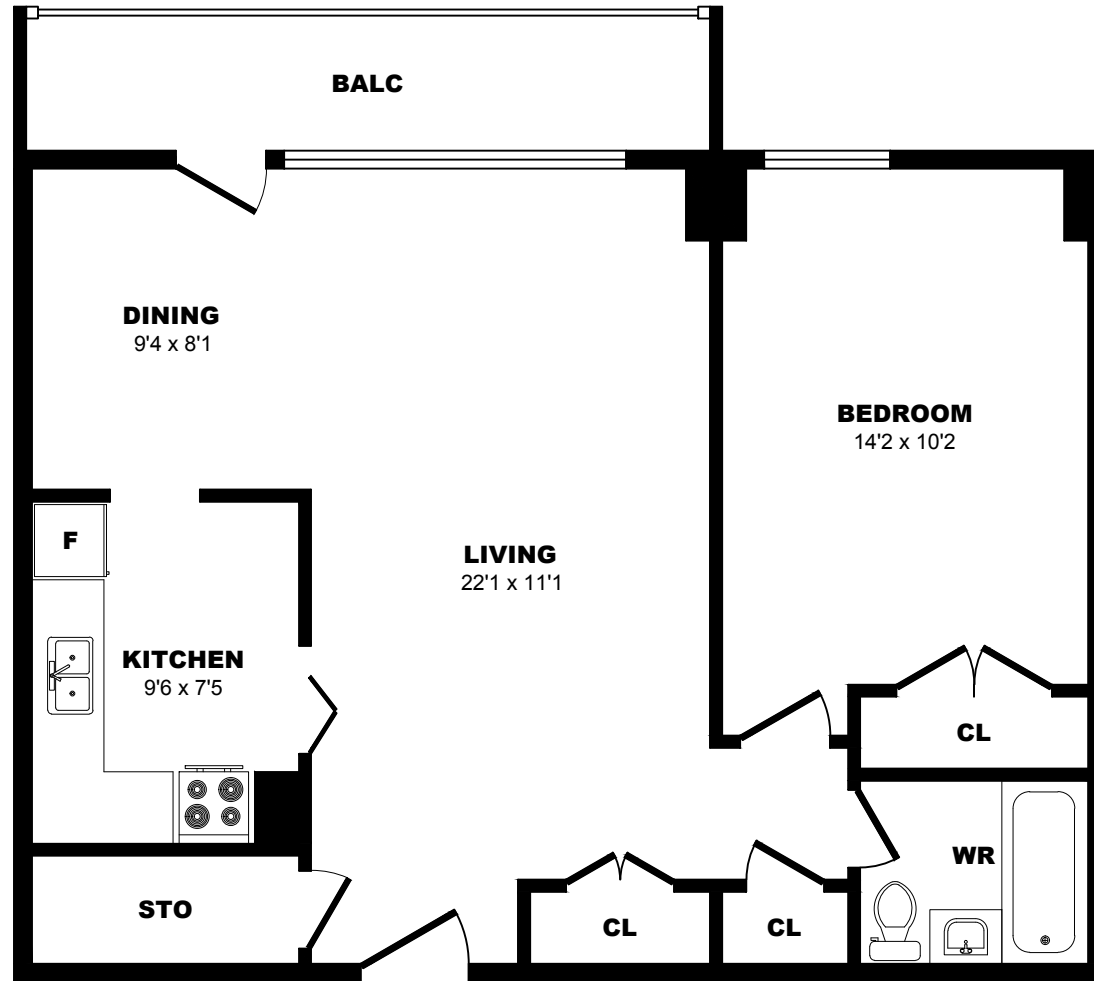

12 Deerford Road, North York - Bachelor, 410sf

All dimensions are approximate. Sizes and specifications are subject to change without notice E. & O. E.
All illustrations are artist's concept. Actual usable floor space may vary slightly from stated floor area.

12 Deerford Road, North York - 1 Bdrm A, 650sf

All dimensions are approximate. Sizes and specifications are subject to change without notice E. & O. E.
All illustrations are artist's concept. Actual usable floor space may vary slightly from stated floor area.

12 Deerford Road, North York - 1 Bdrm B, 650sf

All dimensions are approximate. Sizes and specifications are subject to change without notice E. & O. E.
All illustrations are artist's concept. Actual usable floor space may vary slightly from stated floor area.

12 Deerford Road, North York - 2 Bdrm A, 920sf

All dimensions are approximate. Sizes and specifications are subject to change without notice E. & O. E.
 All illustrations are artist's concept. Actual usable floor space may vary slightly from stated floor area.