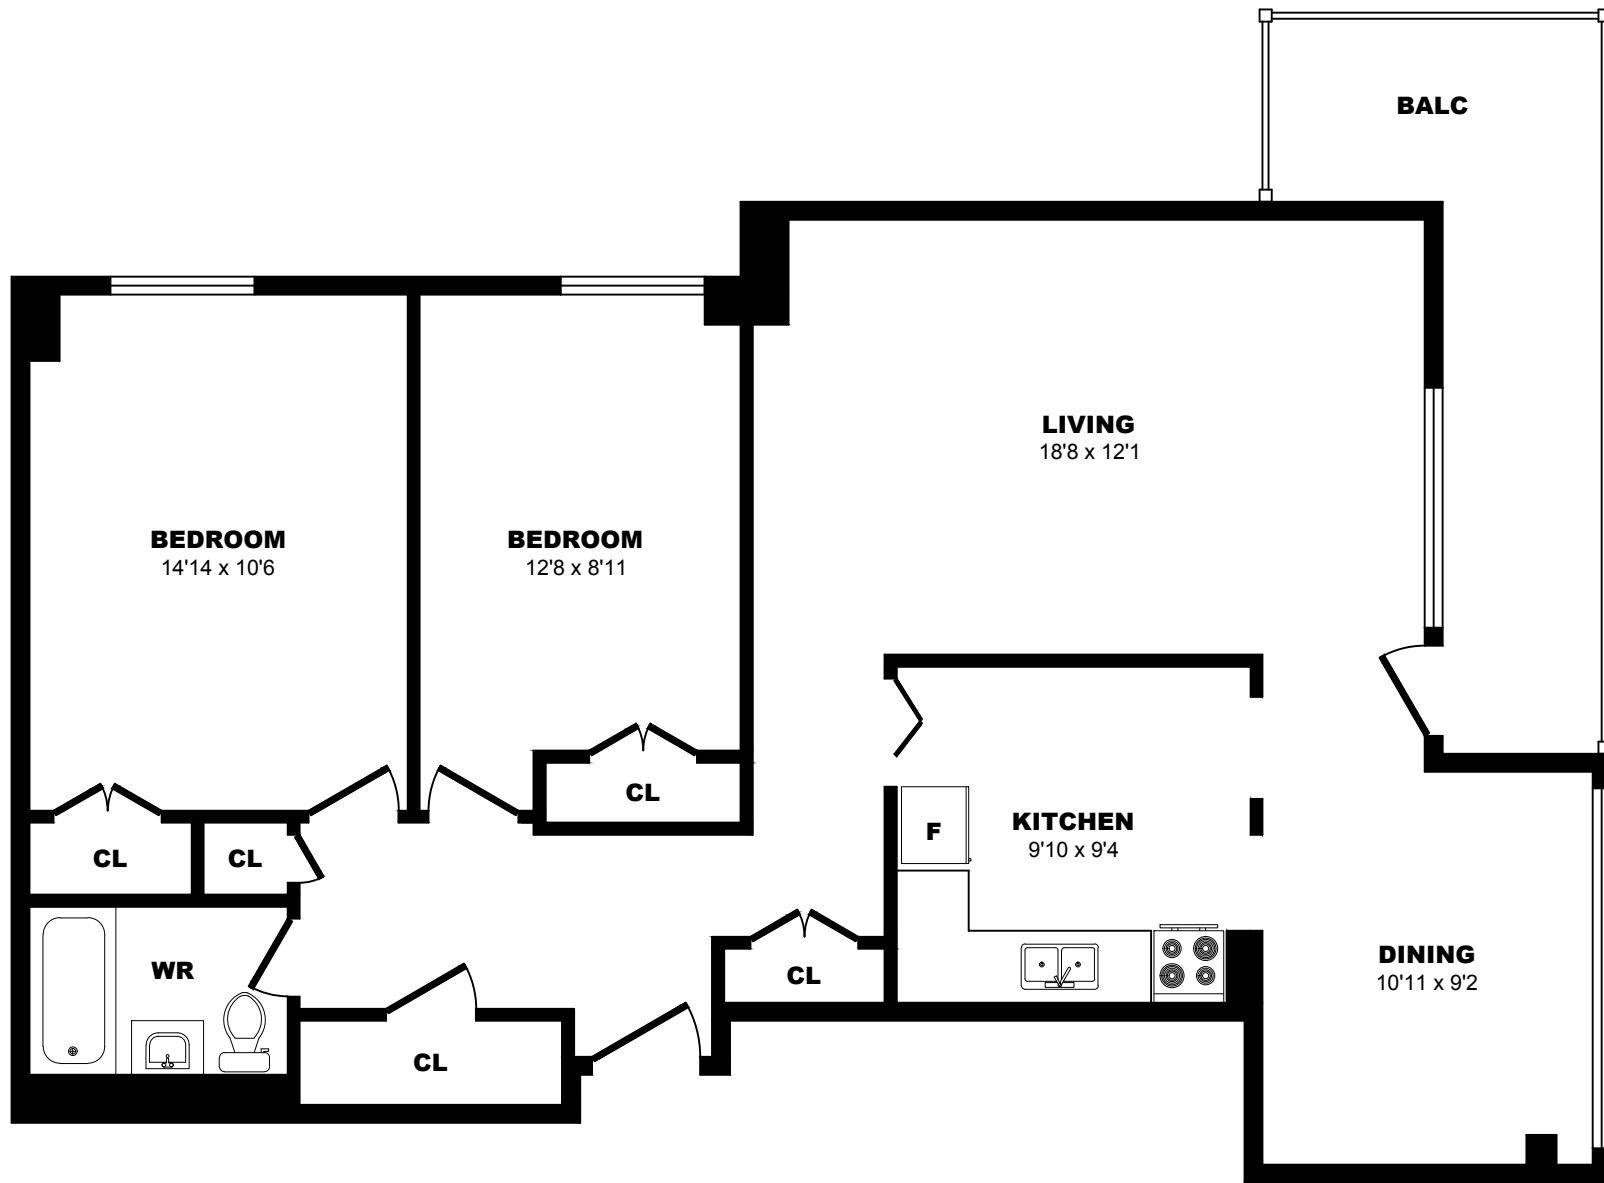

12 Deerford Road, North York - 2 Bdrm F, 875sf

All dimensions are approximate. Sizes and specifications are subject to change without notice E. & O. E.
 All illustrations are artist's concept. Actual usable floor space may vary slightly from stated floor area.

12 Deerford Road, North York - 2 Bdrm G, 875sf

All dimensions are approximate. Sizes and specifications are subject to change without notice E. & O. E.
All illustrations are artist's concept. Actual usable floor space may vary slightly from stated floor area.

12 Deerford Road, North York - 2 Bdrm H, 920sf

All dimensions are approximate. Sizes and specifications are subject to change without notice E. & O. E. All illustrations are artist's concept. Actual usable floor space may vary slightly from stated floor area.