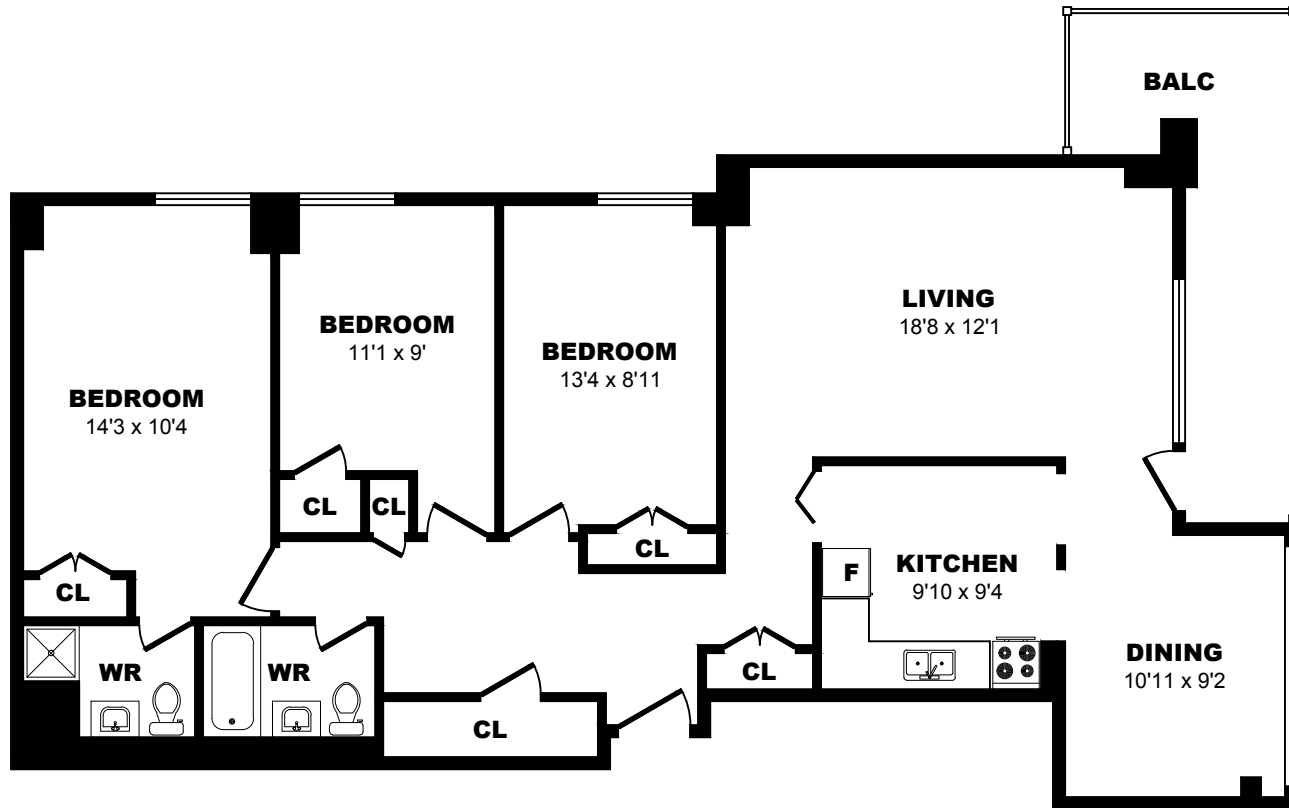

12 Deerford Road, North York - 2 Bdrm F, 875sf

All dimensions are approximate. Sizes and specifications are subject to change without notice E. & O. E.
 All illustrations are artist's concept. Actual usable floor space may vary slightly from stated floor area.

12 Deerford Road, North York - 2 Bdrm G, 875sf

All dimensions are approximate. Sizes and specifications are subject to change without notice E. & O. E.
All illustrations are artist's concept. Actual usable floor space may vary slightly from stated floor area.

12 Deerford Road, North York - 2 Bdrm H, 920sf

All dimensions are approximate. Sizes and specifications are subject to change without notice E. & O. E. All illustrations are artist's concept. Actual usable floor space may vary slightly from stated floor area.

12 Deerford Road, North York - 3 Bdrm A, 1140sf

All dimensions are approximate. Sizes and specifications are subject to change without notice E. & O. E.
 All illustrations are artist's concept. Actual usable floor space may vary slightly from stated floor area.