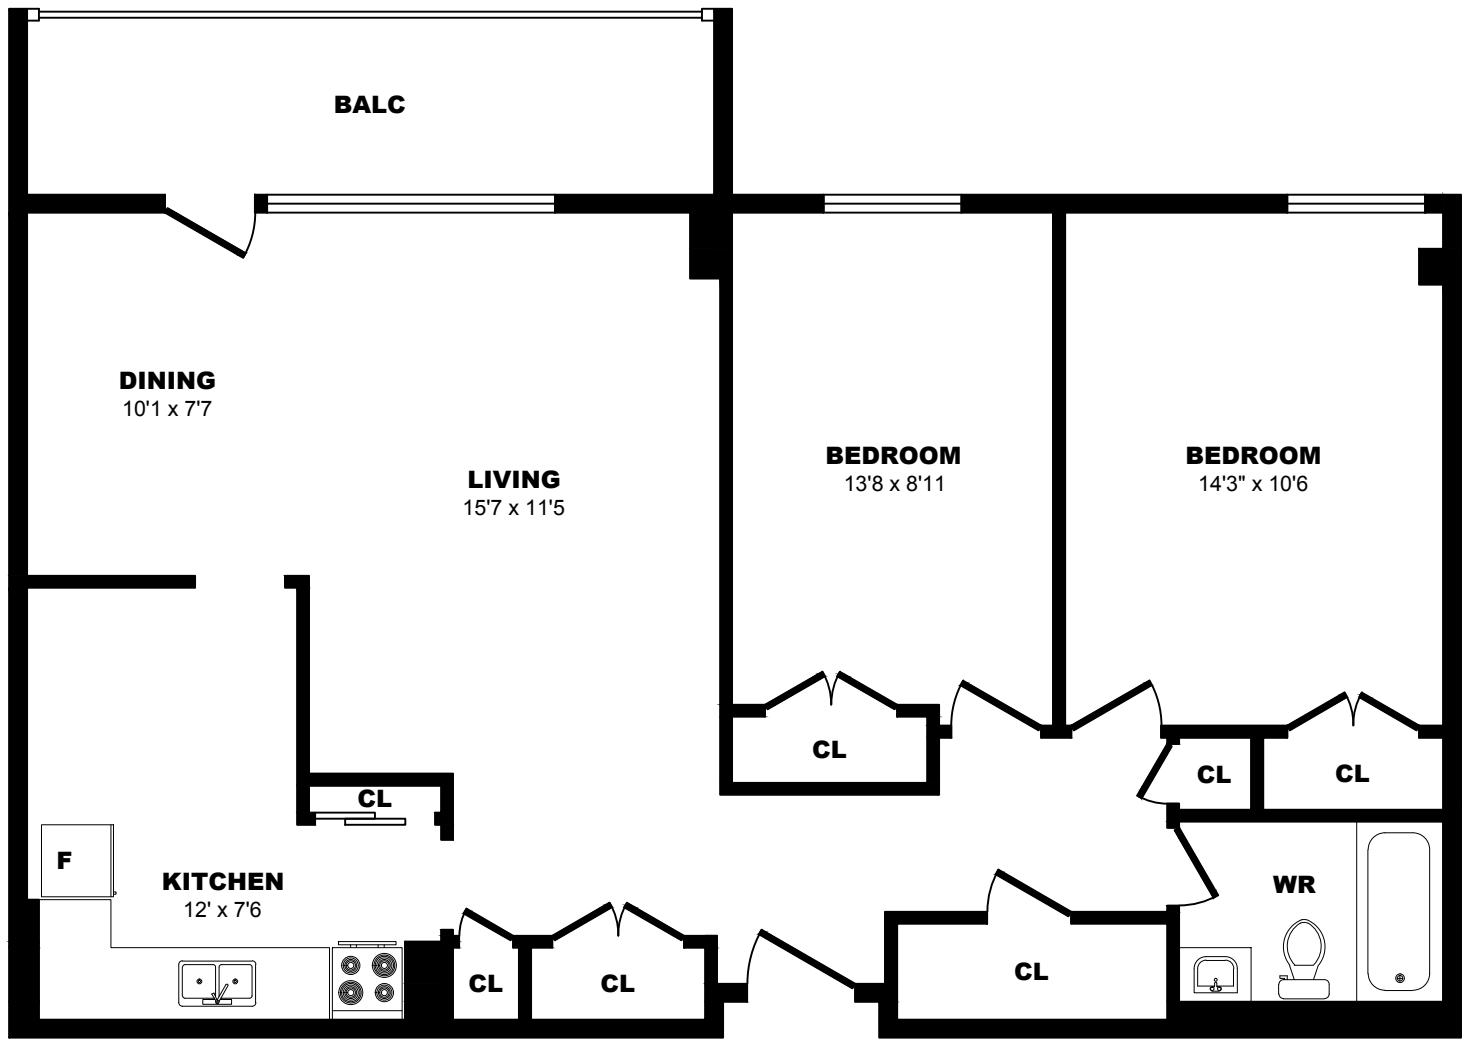

12 Deerford Road, North York - 2 Bdrm A, 920sf

All dimensions are approximate. Sizes and specifications are subject to change without notice E. & O. E.
 All illustrations are artist's concept. Actual usable floor space may vary slightly from stated floor area.

12 Deerford Road, North York - 2 Bdrm B, 870sf

All dimensions are approximate. Sizes and specifications are subject to change without notice E. & O. E.
 All illustrations are artist's concept. Actual usable floor space may vary slightly from stated floor area.

12 Deerford Road, North York - 2 Bdrm C, 755sf

All dimensions are approximate. Sizes and specifications are subject to change without notice E. & O. E.
All illustrations are artist's concept. Actual usable floor space may vary slightly from stated floor area.

12 Deerford Road, North York - 2 Bdrm D, 875sf

All dimensions are approximate. Sizes and specifications are subject to change without notice E. & O. E.
All illustrations are artist's concept. Actual usable floor space may vary slightly from stated floor area.