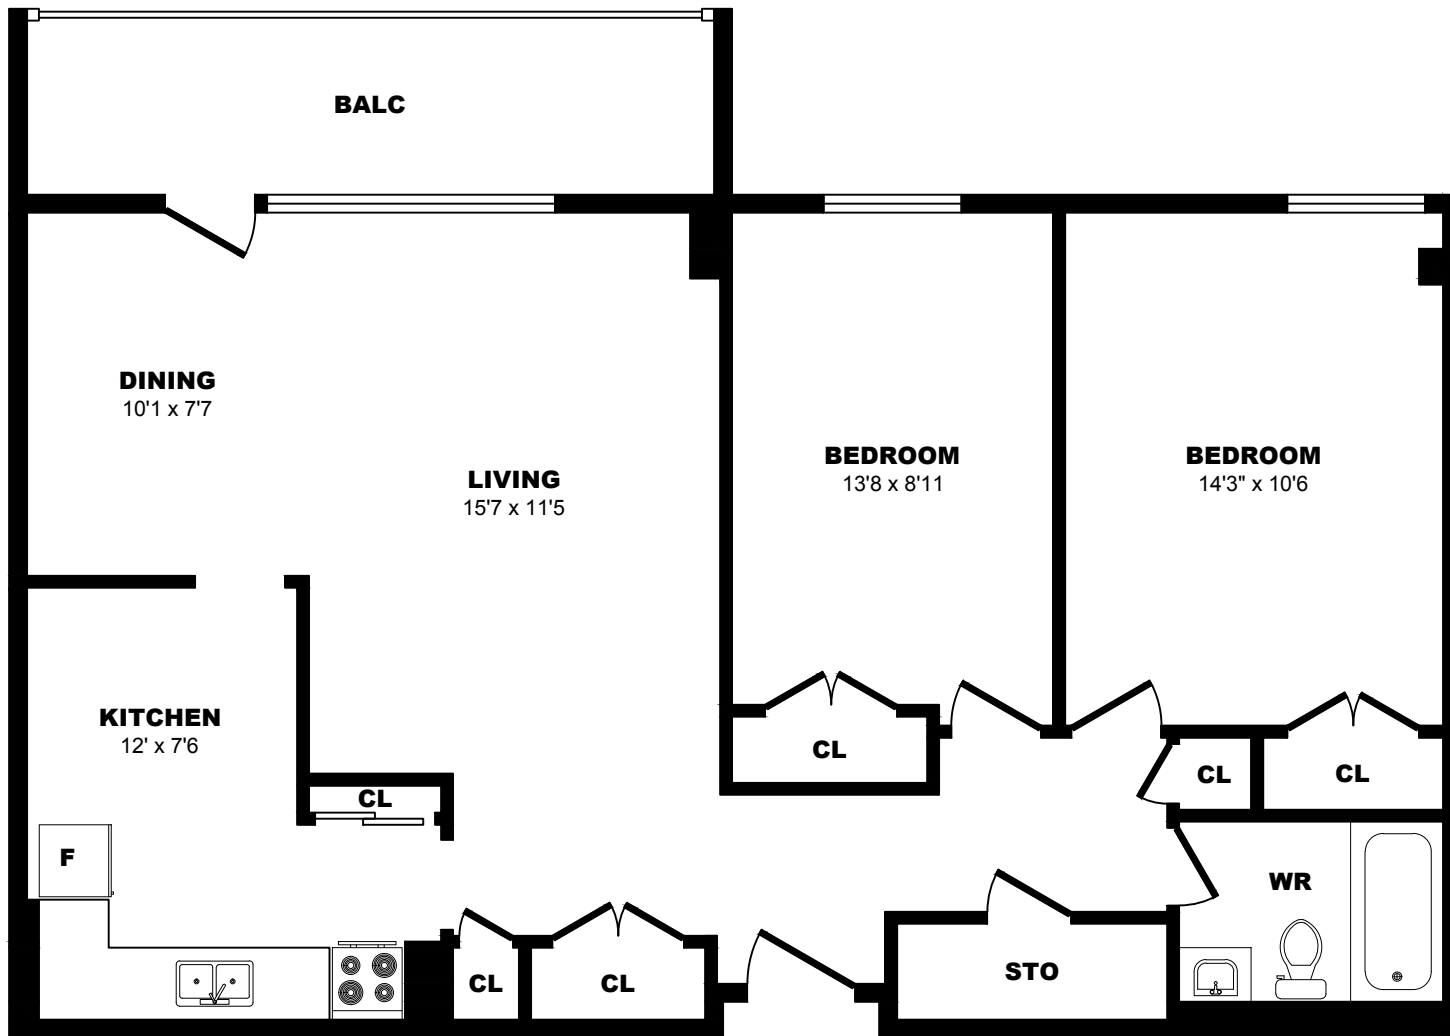

12 Deerford Road, North York - 2 Bdrm E, 755sf

All dimensions are approximate. Sizes and specifications are subject to change without notice E. & O. E.
 All illustrations are artist's concept. Actual usable floor space may vary slightly from stated floor area.

12 Deerford Road, North York - 2 Bdrm F, 875sf

All dimensions are approximate. Sizes and specifications are subject to change without notice E. & O. E.
 All illustrations are artist's concept. Actual usable floor space may vary slightly from stated floor area.