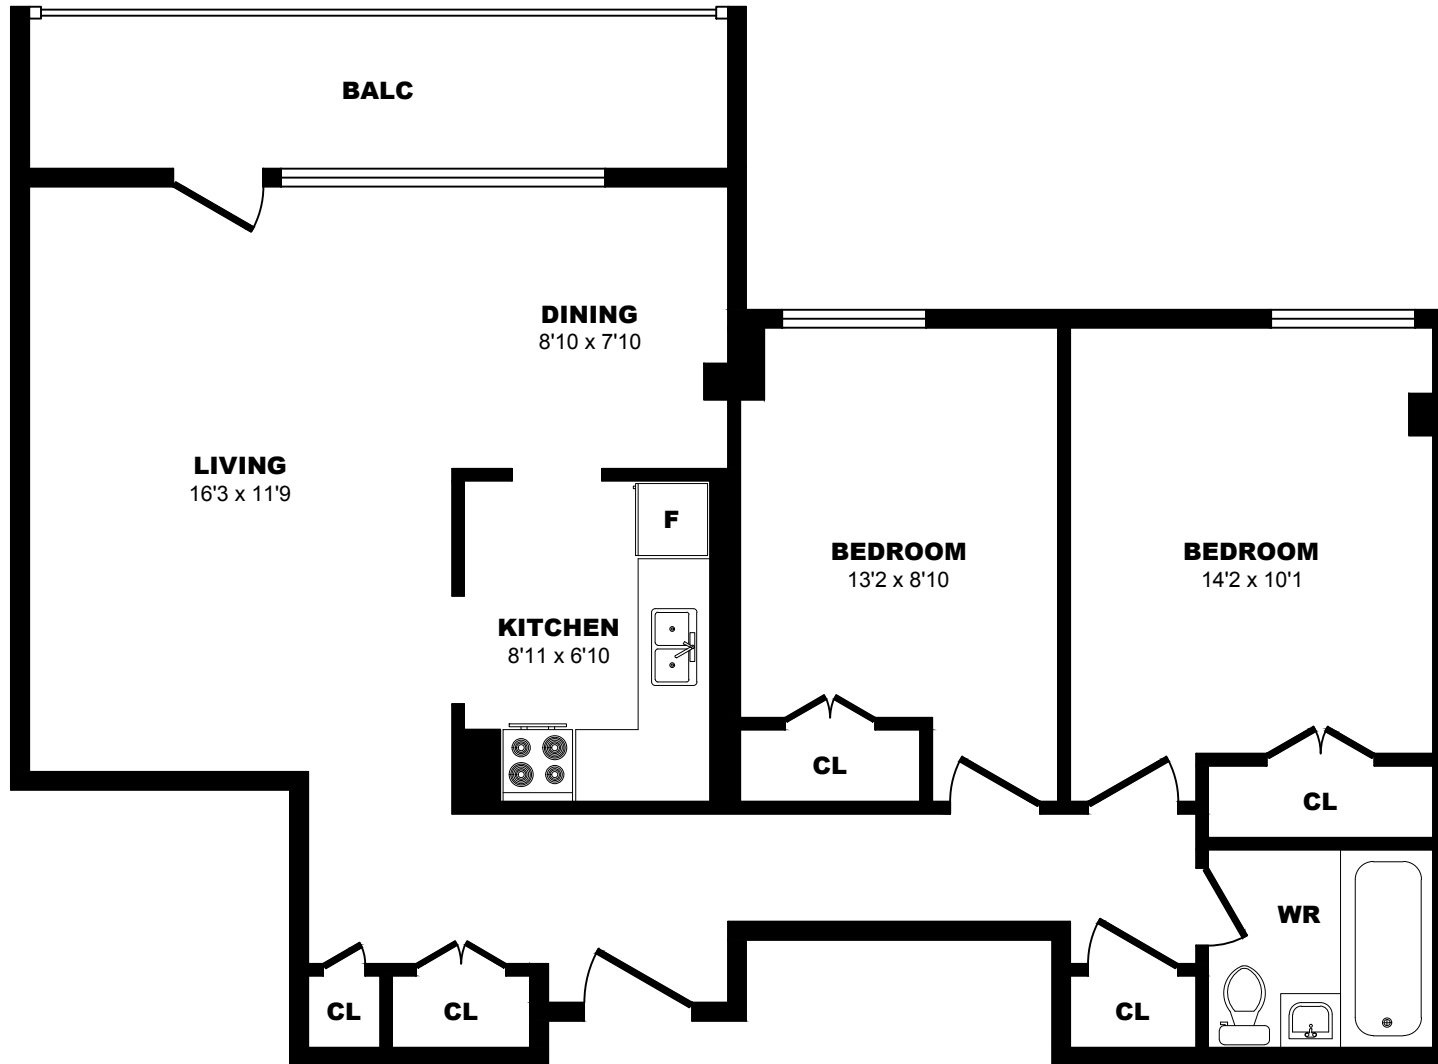

12 Deerford Road, North York - 2 Bdrm A, 920sf

All dimensions are approximate. Sizes and specifications are subject to change without notice E. & O. E.
 All illustrations are artist's concept. Actual usable floor space may vary slightly from stated floor area.

12 Deerford Road, North York - 2 Bdrm B, 870sf

All dimensions are approximate. Sizes and specifications are subject to change without notice E. & O. E.
 All illustrations are artist's concept. Actual usable floor space may vary slightly from stated floor area.