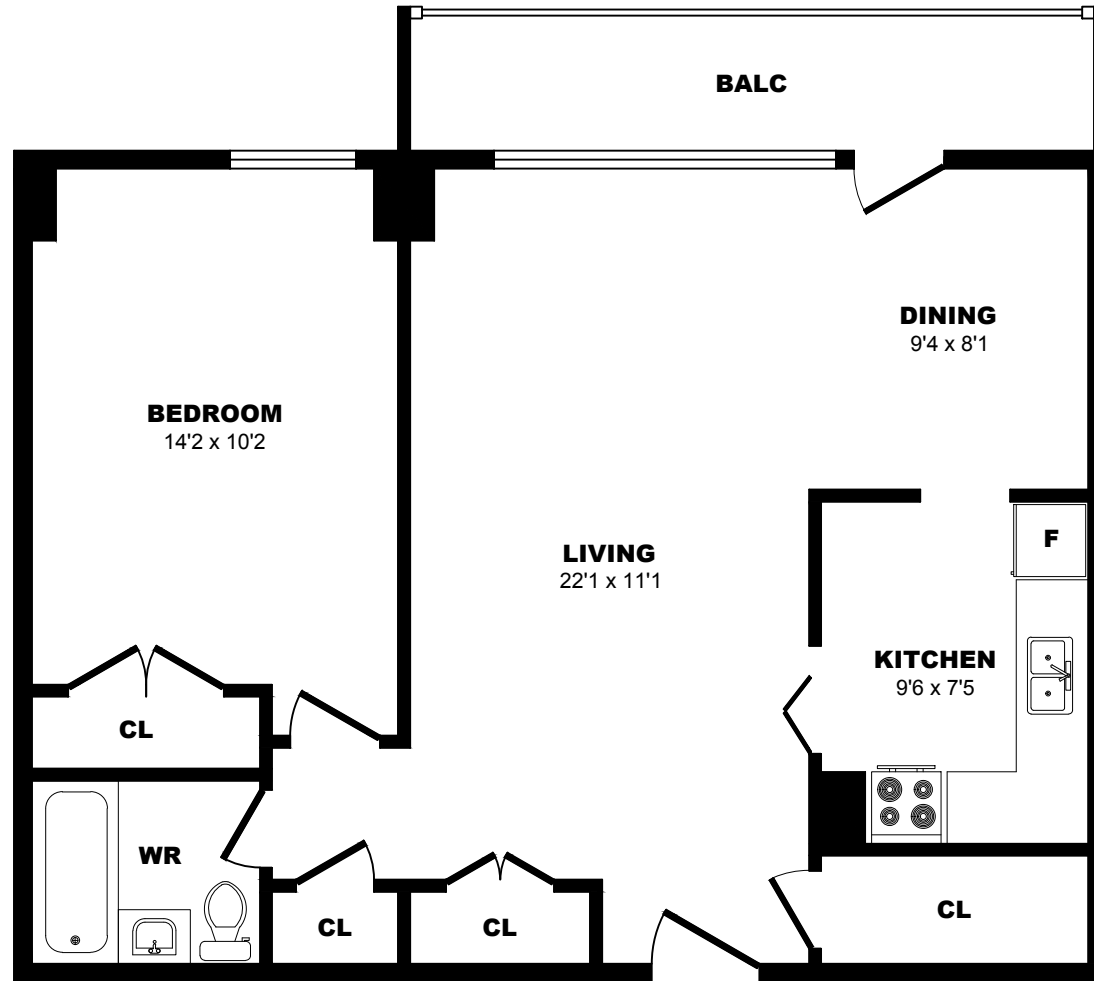

12 Deerford Road, North York - Bachelor, 410sf

All dimensions are approximate. Sizes and specifications are subject to change without notice E. & O. E.
All illustrations are artist's concept. Actual usable floor space may vary slightly from stated floor area.

12 Deerford Road, North York - 1 Bdrm A, 650sf

All dimensions are approximate. Sizes and specifications are subject to change without notice E. & O. E.
All illustrations are artist's concept. Actual usable floor space may vary slightly from stated floor area.

12 Deerford Road, North York - 1 Bdrm B, 650sf

All dimensions are approximate. Sizes and specifications are subject to change without notice E. & O. E.
All illustrations are artist's concept. Actual usable floor space may vary slightly from stated floor area.

12 Deerford Road, North York - 2 Bdrm A, 920sf

All dimensions are approximate. Sizes and specifications are subject to change without notice E. & O. E.
 All illustrations are artist's concept. Actual usable floor space may vary slightly from stated floor area.