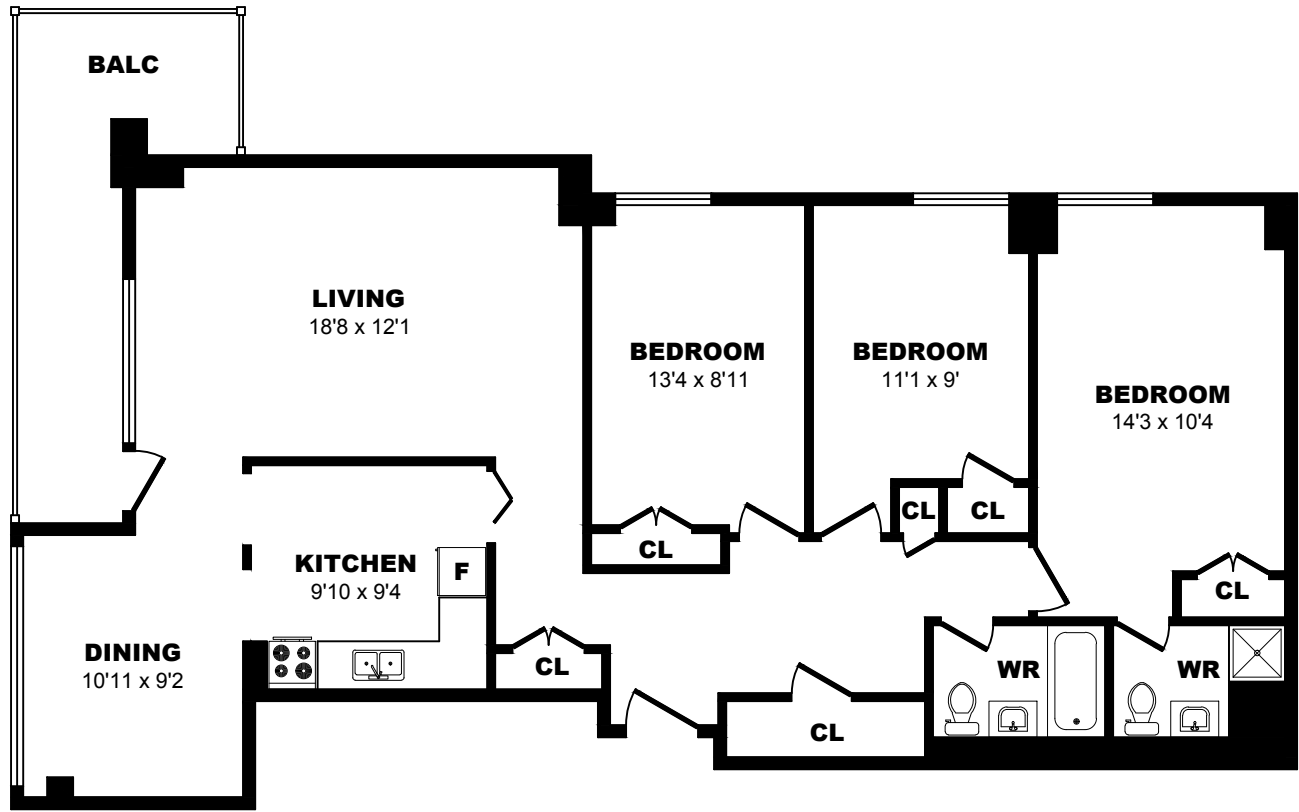

12 Deerford Road, North York - 2 Bdrm G, 875sf

All dimensions are approximate. Sizes and specifications are subject to change without notice E. & O. E.
All illustrations are artist's concept. Actual usable floor space may vary slightly from stated floor area.

12 Deerford Road, North York - 2 Bdrm H, 920sf

All dimensions are approximate. Sizes and specifications are subject to change without notice E. & O. E. All illustrations are artist's concept. Actual usable floor space may vary slightly from stated floor area.

12 Deerford Road, North York - 3 Bdrm A, 1140sf

All dimensions are approximate. Sizes and specifications are subject to change without notice E. & O. E.
 All illustrations are artist's concept. Actual usable floor space may vary slightly from stated floor area.

12 Deerford Road, North York - 3 Bdrm B, 1140sf

All dimensions are approximate. Sizes and specifications are subject to change without notice E. & O. E.
All illustrations are artist's concept. Actual usable floor space may vary slightly from stated floor area.