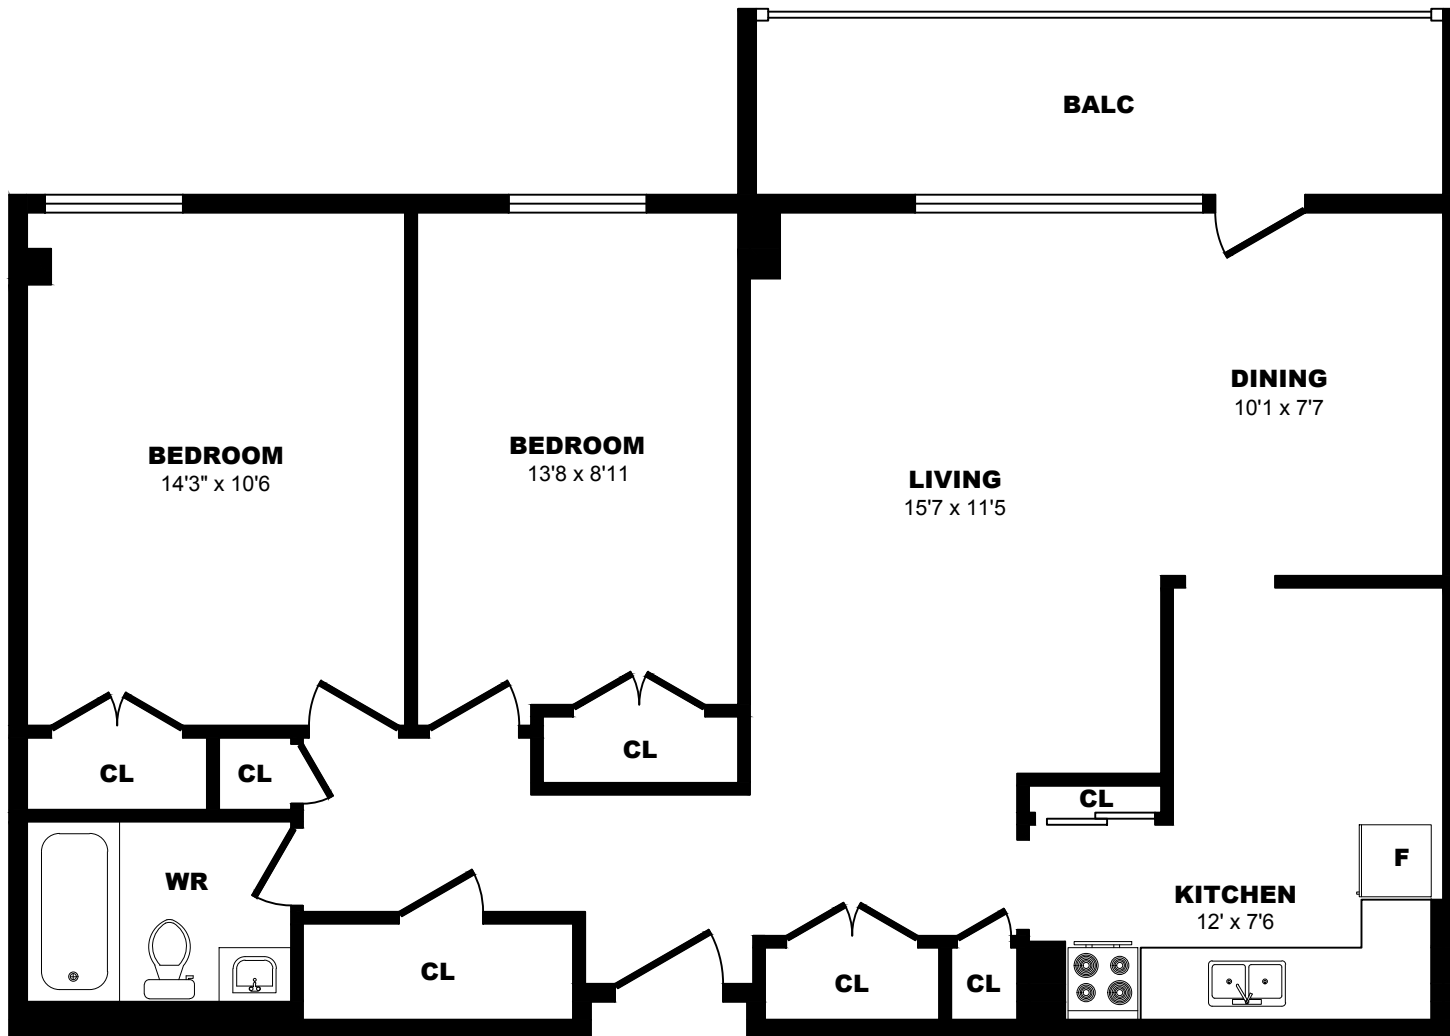

12 Deerford Road, North York - 2 Bdrm D, 875sf

All dimensions are approximate. Sizes and specifications are subject to change without notice E. & O. E.
All illustrations are artist's concept. Actual usable floor space may vary slightly from stated floor area.

12 Deerford Road, North York - 2 Bdrm E, 755sf

All dimensions are approximate. Sizes and specifications are subject to change without notice E. & O. E.
 All illustrations are artist's concept. Actual usable floor space may vary slightly from stated floor area.

12 Deerford Road, North York - 2 Bdrm F, 875sf

All dimensions are approximate. Sizes and specifications are subject to change without notice E. & O. E.
 All illustrations are artist's concept. Actual usable floor space may vary slightly from stated floor area.