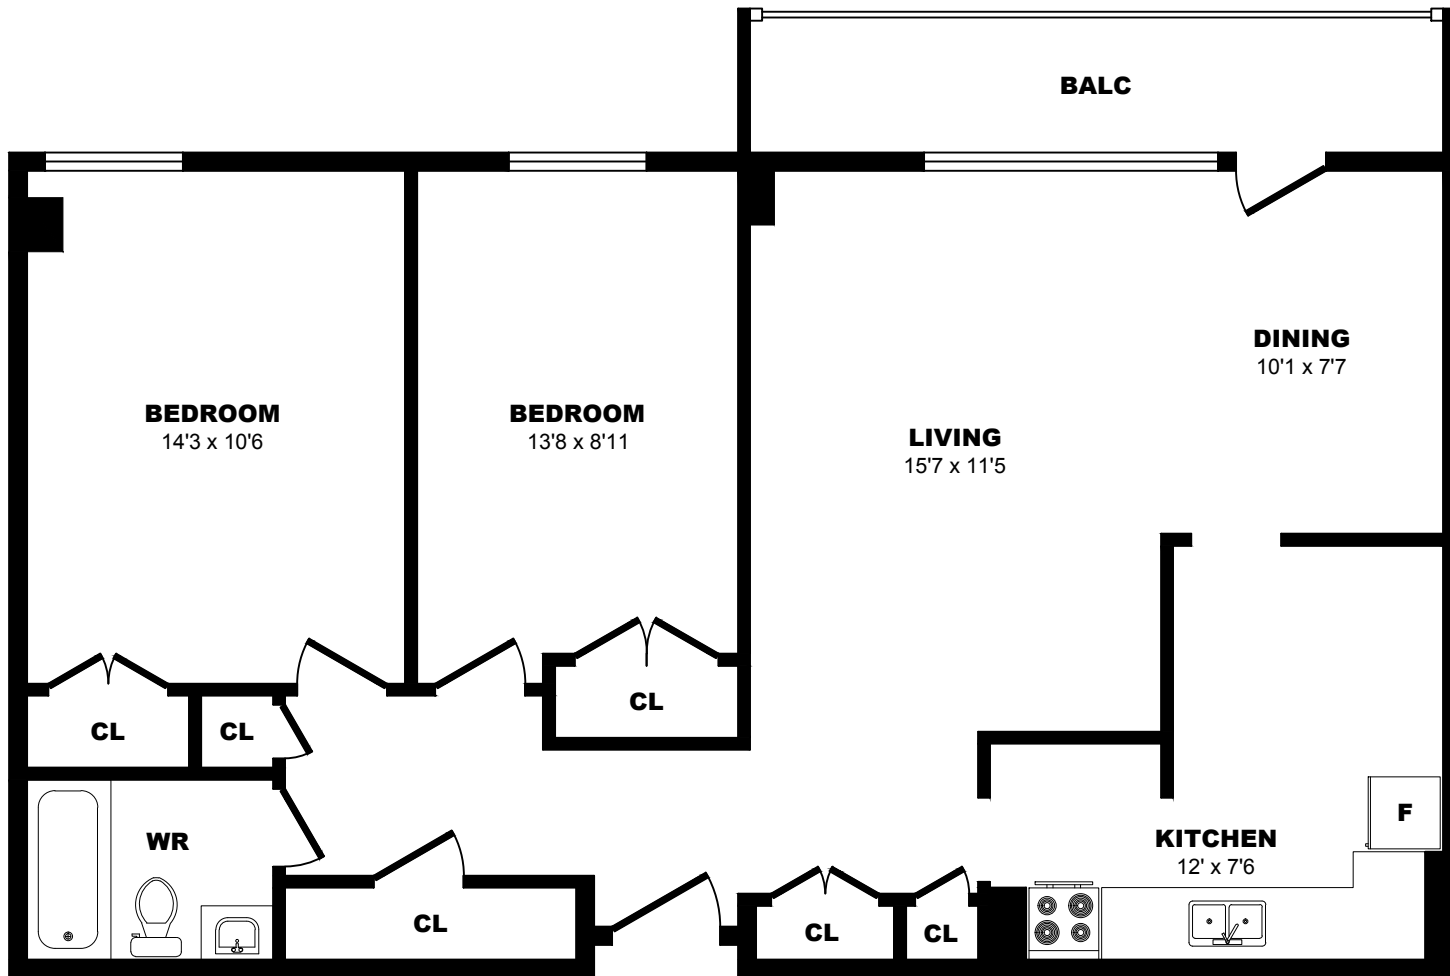

12 Deerford Road, North York - 1 Bdrm A, 650sf

All dimensions are approximate. Sizes and specifications are subject to change without notice E. & O. E.
All illustrations are artist's concept. Actual usable floor space may vary slightly from stated floor area.

12 Deerford Road, North York - 1 Bdrm B, 650sf

All dimensions are approximate. Sizes and specifications are subject to change without notice E. & O. E.
All illustrations are artist's concept. Actual usable floor space may vary slightly from stated floor area.

12 Deerford Road, North York - 2 Bdrm A, 920sf

All dimensions are approximate. Sizes and specifications are subject to change without notice E. & O. E.
 All illustrations are artist's concept. Actual usable floor space may vary slightly from stated floor area.

12 Deerford Road, North York - 2 Bdrm B, 870sf

All dimensions are approximate. Sizes and specifications are subject to change without notice E. & O. E.
 All illustrations are artist's concept. Actual usable floor space may vary slightly from stated floor area.