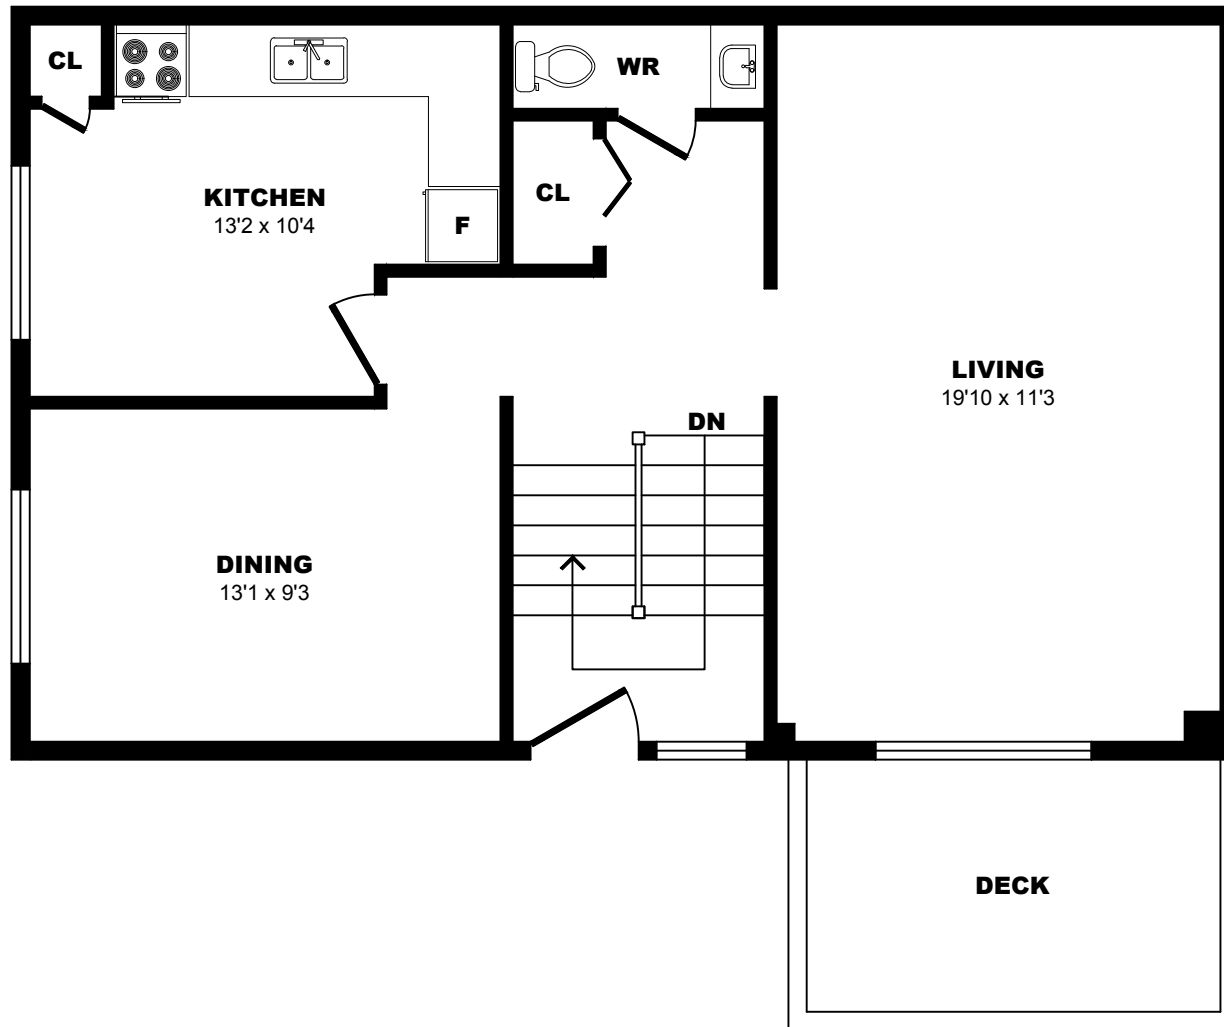

4 Sandbar Willow Way, North York - 3 Bdrm B, 730sf (2of3)

All dimensions are approximate. Sizes and specifications are subject to change without notice E. & O. E.
 All illustrations are artist's concept. Actual usable floor space may vary slightly from stated floor area.

4 Sandbar Willow Way, North York - 3 Bdrm B, 760sf (3of3)

All dimensions are approximate. Sizes and specifications are subject to change without notice E. & O. E.
 All illustrations are artist's concept. Actual usable floor space may vary slightly from stated floor area.

4 Sandbar Willow Way, North York - 4 Bdrm, 580sf (1 of 3)

All dimensions are approximate. Sizes and specifications are subject to change without notice E. & O. E.
All illustrations are artist's concept. Actual usable floor space may vary slightly from stated floor area.

4 Sandbar Willow Way, North York - 4 Bdrm, 720sf (2of3)

All dimensions are approximate. Sizes and specifications are subject to change without notice E. & O. E.
All illustrations are artist's concept. Actual usable floor space may vary slightly from stated floor area.