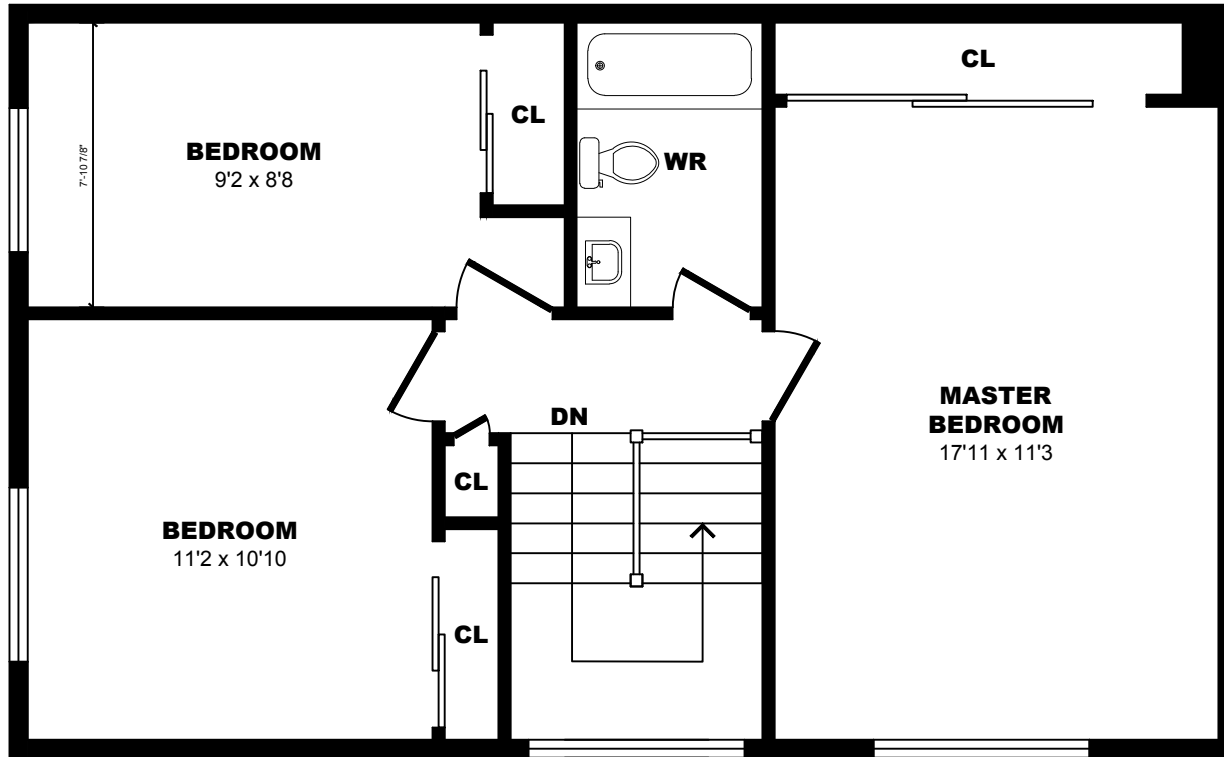

4 Sandbar Willow Way, North York - 3 Bdrm B, 760sf (3of3)

All dimensions are approximate. Sizes and specifications are subject to change without notice E. & O. E.
 All illustrations are artist's concept. Actual usable floor space may vary slightly from stated floor area.

4 Sandbar Willow Way, North York - 4 Bdrm, 580sf (1 of 3)

All dimensions are approximate. Sizes and specifications are subject to change without notice E. & O. E.
All illustrations are artist's concept. Actual usable floor space may vary slightly from stated floor area.

4 Sandbar Willow Way, North York - 4 Bdrm, 720sf (2of3)

All dimensions are approximate. Sizes and specifications are subject to change without notice E. & O. E.
All illustrations are artist's concept. Actual usable floor space may vary slightly from stated floor area.

4 Sandbar Willow Way, North York - 4 Bdrm, 720sf (3of3)

All dimensions are approximate. Sizes and specifications are subject to change without notice E. & O. E.
All illustrations are artist's concept. Actual usable floor space may vary slightly from stated floor area.