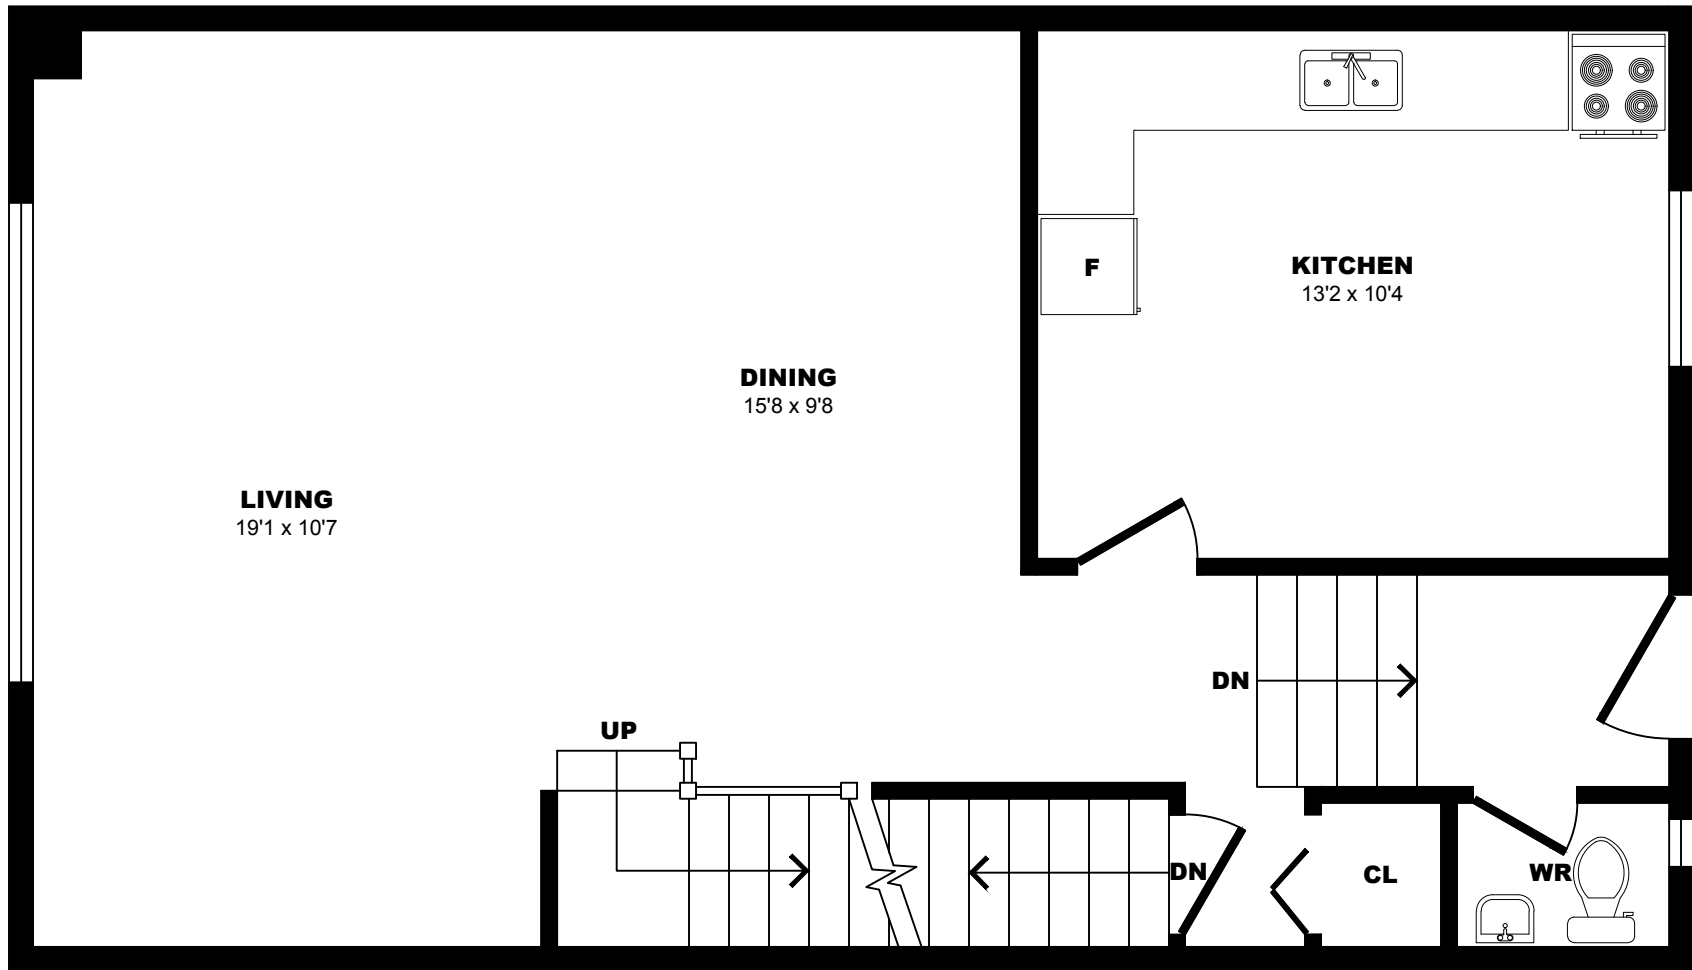

4 Sandbar Willow Way, North York - 3 Bdrm A, 675sf (3of4)

All dimensions are approximate. Sizes and specifications are subject to change without notice E. & O. E.
All illustrations are artist's concept. Actual usable floor space may vary slightly from stated floor area.

4 Sandbar Willow Way, North York - 3 Bdrm A, 730sf (4of4)

All dimensions are approximate. Sizes and specifications are subject to change without notice E. & O. E.
 All illustrations are artist's concept. Actual usable floor space may vary slightly from stated floor area.

4 Sandbar Willow Way, North York - 3 Bdrm B, 500sf (1 of 3)

All dimensions are approximate. Sizes and specifications are subject to change without notice E. & O. E.
All illustrations are artist's concept. Actual usable floor space may vary slightly from stated floor area.

4 Sandbar Willow Way, North York - 3 Bdrm B, 730sf (2of3)

All dimensions are approximate. Sizes and specifications are subject to change without notice E. & O. E.
 All illustrations are artist's concept. Actual usable floor space may vary slightly from stated floor area.