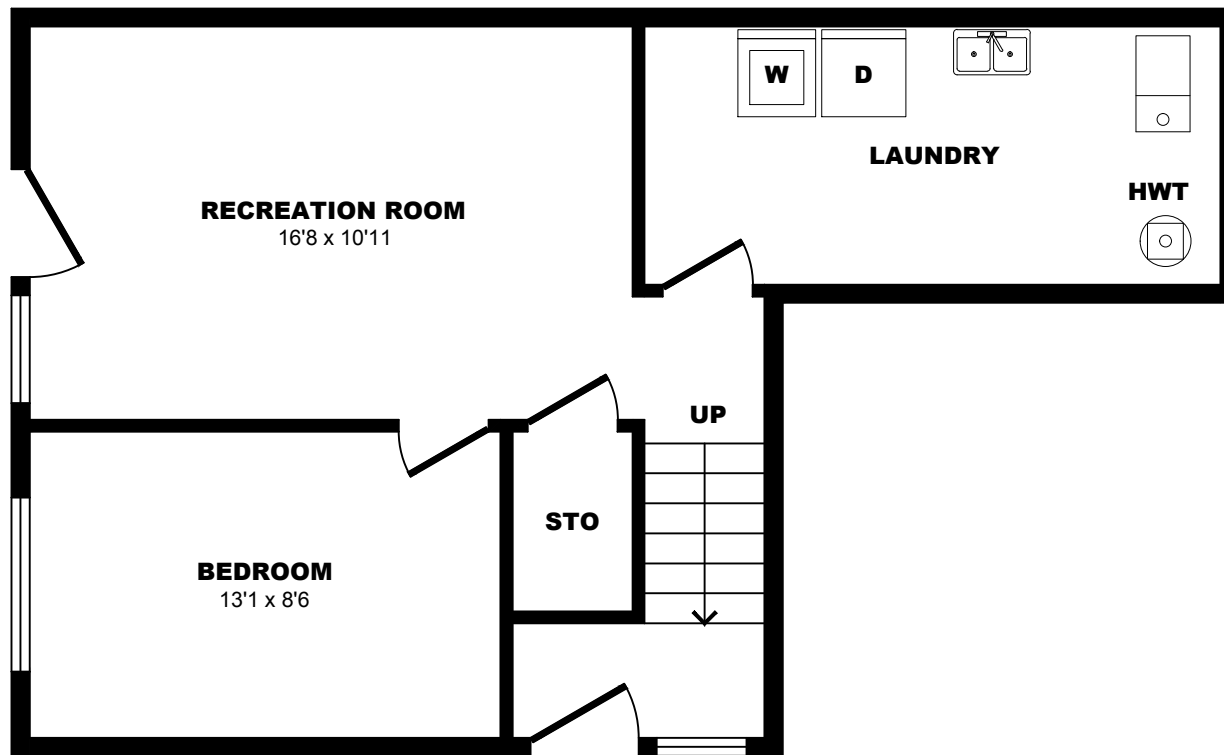

4 Sandbar Willow Way, North York - 3 Bdrm B, 500sf (1 of 3)

All dimensions are approximate. Sizes and specifications are subject to change without notice E. & O. E.
All illustrations are artist's concept. Actual usable floor space may vary slightly from stated floor area.

4 Sandbar Willow Way, North York - 3 Bdrm B, 730sf (2of3)

All dimensions are approximate. Sizes and specifications are subject to change without notice E. & O. E.
 All illustrations are artist's concept. Actual usable floor space may vary slightly from stated floor area.

4 Sandbar Willow Way, North York - 3 Bdrm B, 760sf (3of3)

All dimensions are approximate. Sizes and specifications are subject to change without notice E. & O. E.
 All illustrations are artist's concept. Actual usable floor space may vary slightly from stated floor area.

4 Sandbar Willow Way, North York - 4 Bdrm, 580sf (1 of 3)

All dimensions are approximate. Sizes and specifications are subject to change without notice E. & O. E.
All illustrations are artist's concept. Actual usable floor space may vary slightly from stated floor area.