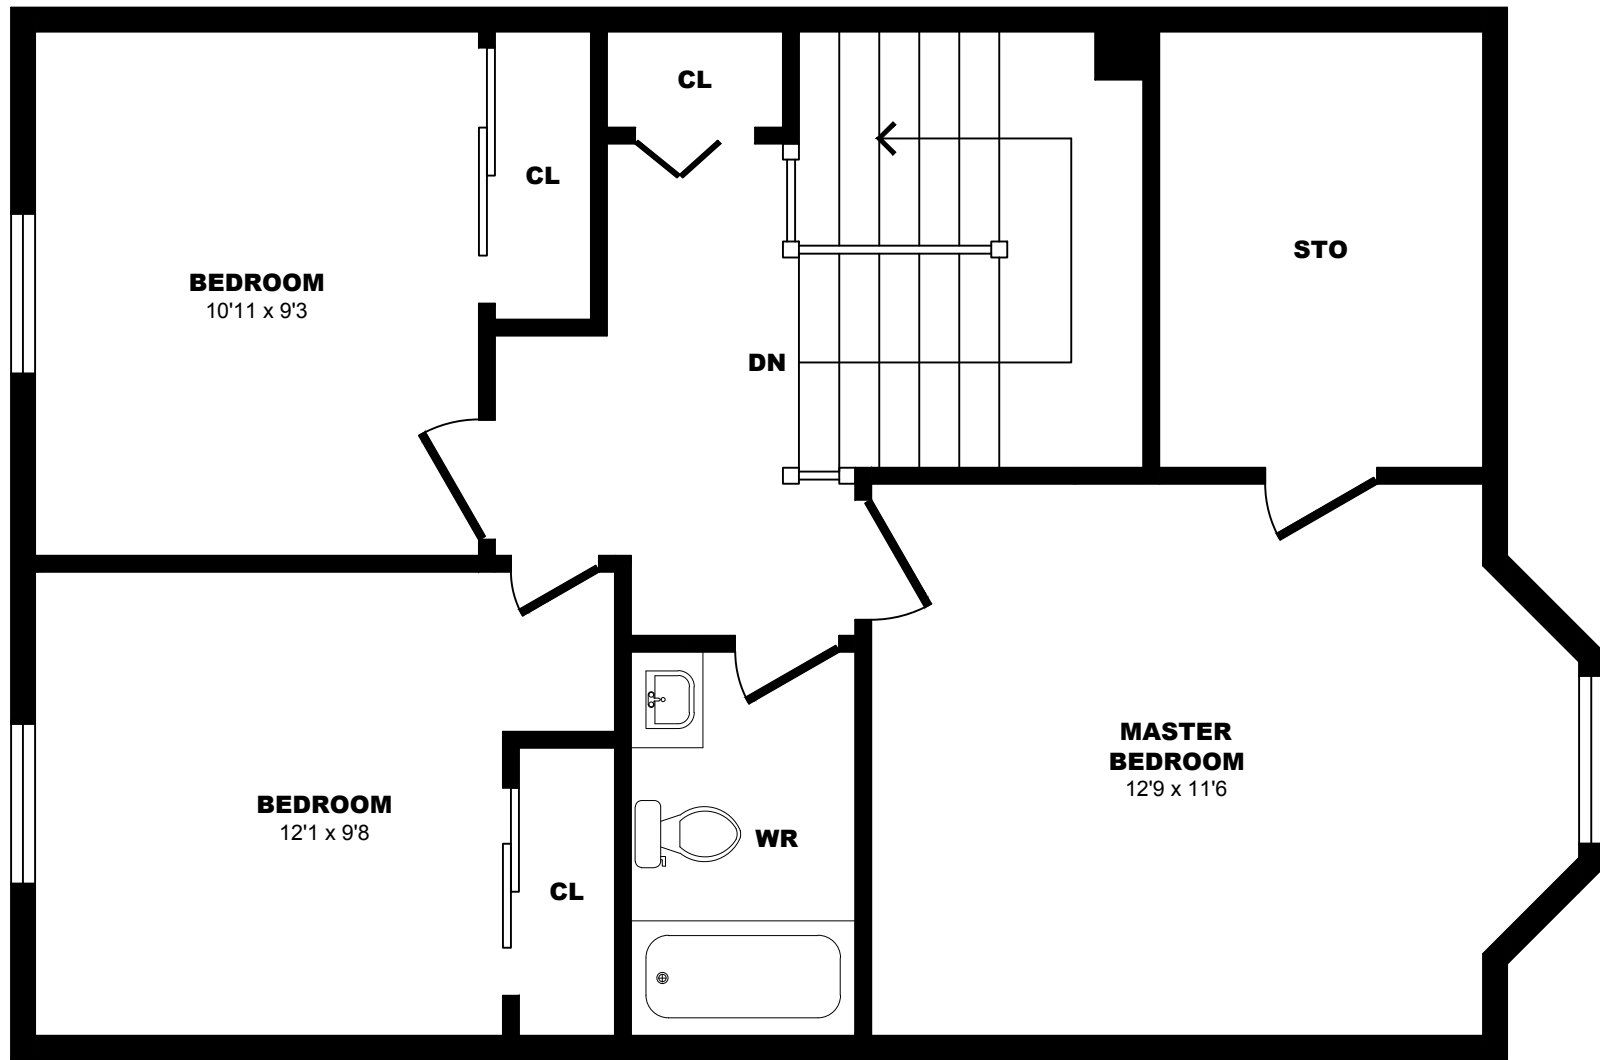

4 Sandbar Willow Way, North York - 3 Bdrm A, 480sf (1of4)

All dimensions are approximate. Sizes and specifications are subject to change without notice E. & O. E.
All illustrations are artist's concept. Actual usable floor space may vary slightly from stated floor area.

4 Sandbar Willow Way, North York - 3 Bdrm A, 165sf (2of4)

All dimensions are approximate. Sizes and specifications are subject to change without notice E. & O. E.
All illustrations are artist's concept. Actual usable floor space may vary slightly from stated floor area.

4 Sandbar Willow Way, North York - 3 Bdrm A, 675sf (3of4)

All dimensions are approximate. Sizes and specifications are subject to change without notice E. & O. E.
All illustrations are artist's concept. Actual usable floor space may vary slightly from stated floor area.

4 Sandbar Willow Way, North York - 3 Bdrm A, 730sf (4of4)

All dimensions are approximate. Sizes and specifications are subject to change without notice E. & O. E.
 All illustrations are artist's concept. Actual usable floor space may vary slightly from stated floor area.