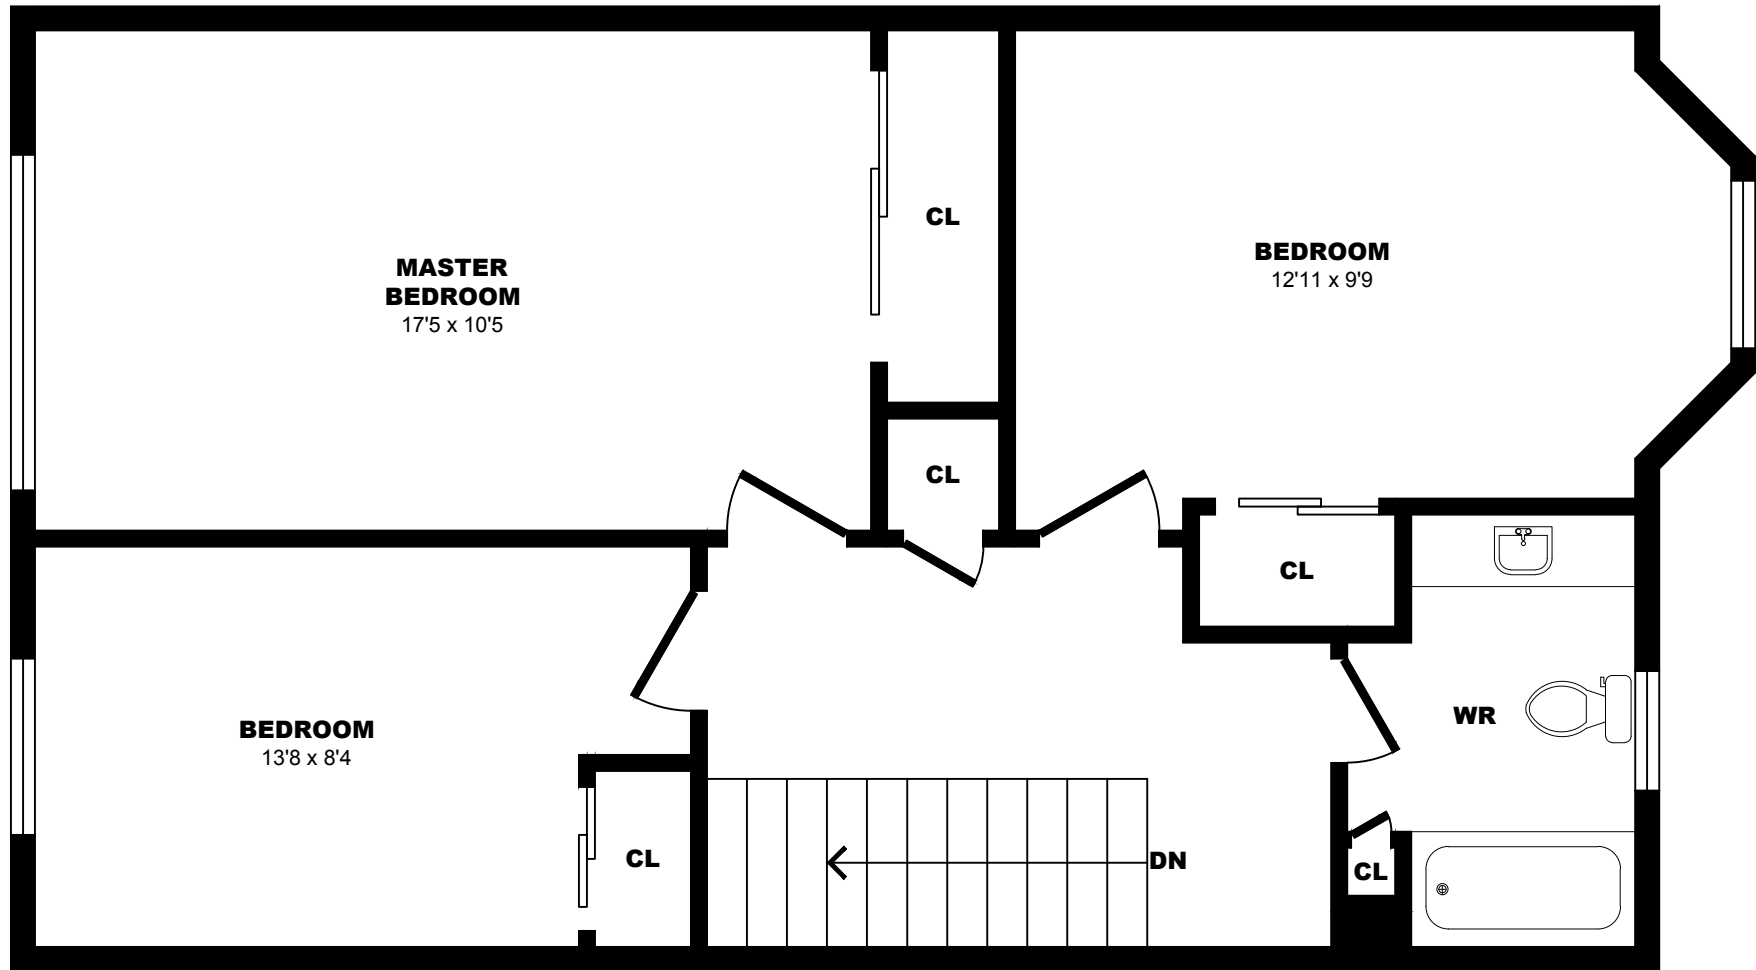

4 Sandbar Willow Way, North York - 3 Bdrm A, 730sf (4of4)

All dimensions are approximate. Sizes and specifications are subject to change without notice E. & O. E.
 All illustrations are artist's concept. Actual usable floor space may vary slightly from stated floor area.

4 Sandbar Willow Way, North York - 3 Bdrm B, 500sf (1 of 3)

All dimensions are approximate. Sizes and specifications are subject to change without notice E. & O. E.
All illustrations are artist's concept. Actual usable floor space may vary slightly from stated floor area.

4 Sandbar Willow Way, North York - 3 Bdrm B, 730sf (2of3)

All dimensions are approximate. Sizes and specifications are subject to change without notice E. & O. E.
 All illustrations are artist's concept. Actual usable floor space may vary slightly from stated floor area.

4 Sandbar Willow Way, North York - 3 Bdrm B, 760sf (3of3)

All dimensions are approximate. Sizes and specifications are subject to change without notice E. & O. E.
 All illustrations are artist's concept. Actual usable floor space may vary slightly from stated floor area.