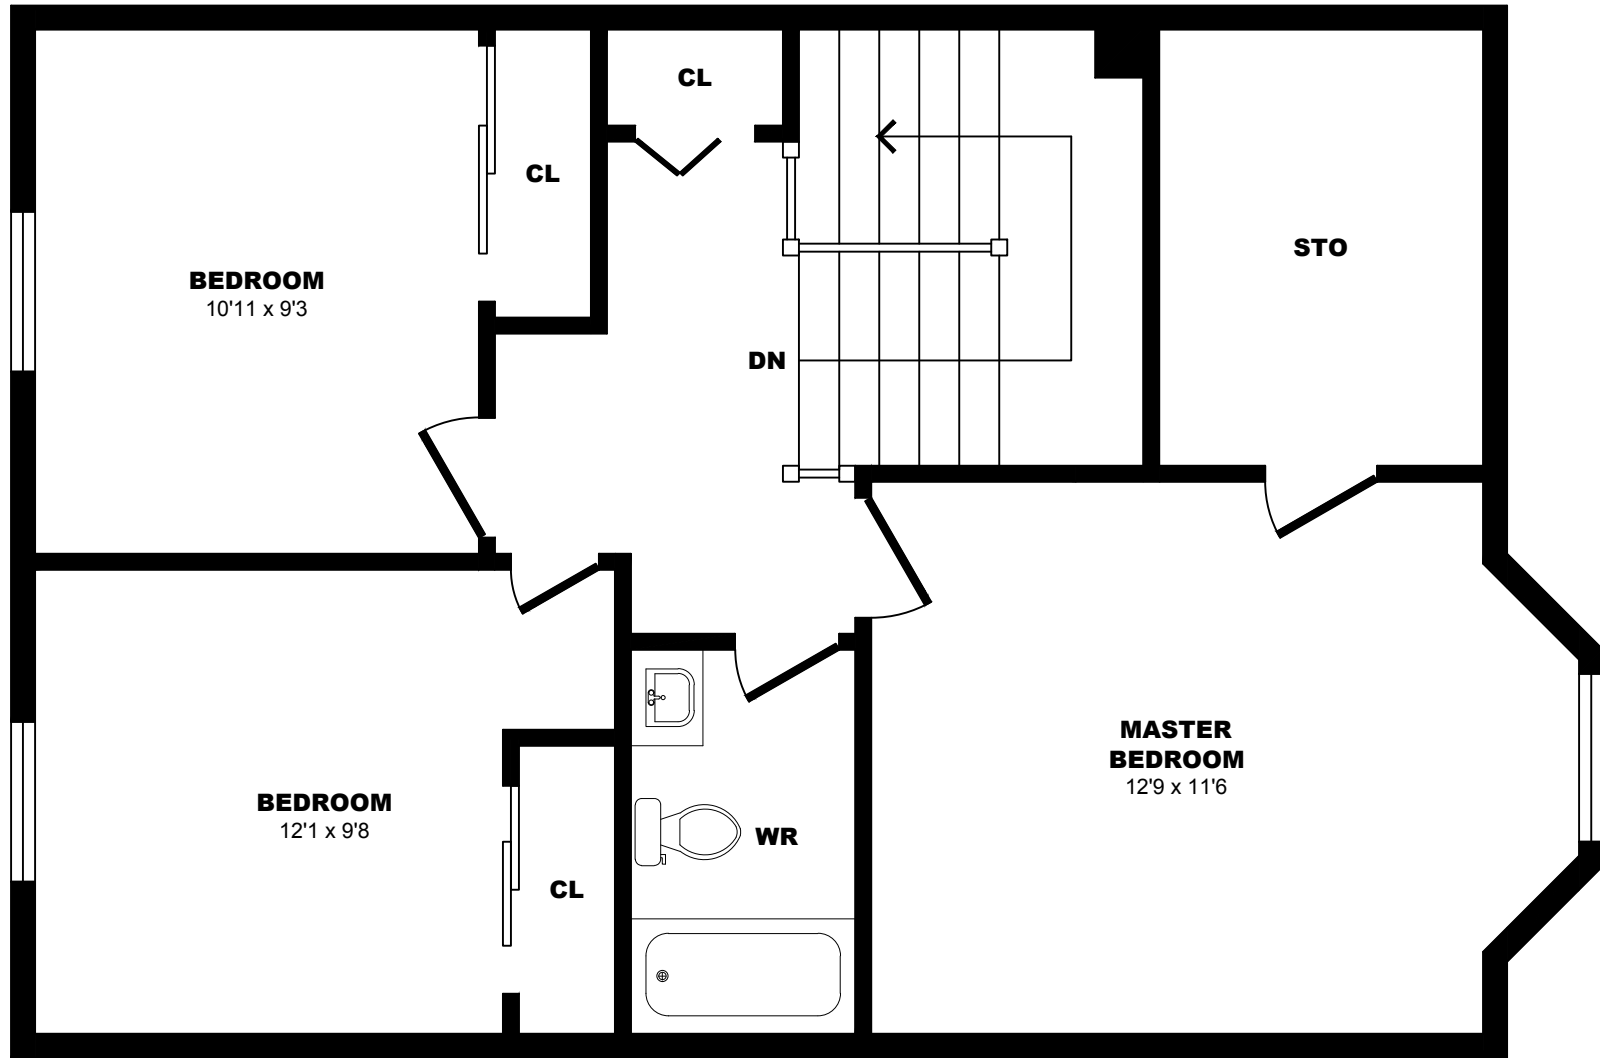

4 Sandbar Willow Way, North York - 3 Bdrm A, 480sf (1of4)

All dimensions are approximate. Sizes and specifications are subject to change without notice E. & O. E.
All illustrations are artist's concept. Actual usable floor space may vary slightly from stated floor area.

4 Sandbar Willow Way, North York - 3 Bdrm A, 165sf (2of4)

All dimensions are approximate. Sizes and specifications are subject to change without notice E. & O. E.
All illustrations are artist's concept. Actual usable floor space may vary slightly from stated floor area.

4 Sandbar Willow Way, North York - 3 Bdrm A, 675sf (3of4)

All dimensions are approximate. Sizes and specifications are subject to change without notice E. & O. E.
All illustrations are artist's concept. Actual usable floor space may vary slightly from stated floor area.

4 Sandbar Willow Way, North York - 3 Bdrm A, 730sf (4of4)

All dimensions are approximate. Sizes and specifications are subject to change without notice E. & O. E.
 All illustrations are artist's concept. Actual usable floor space may vary slightly from stated floor area.