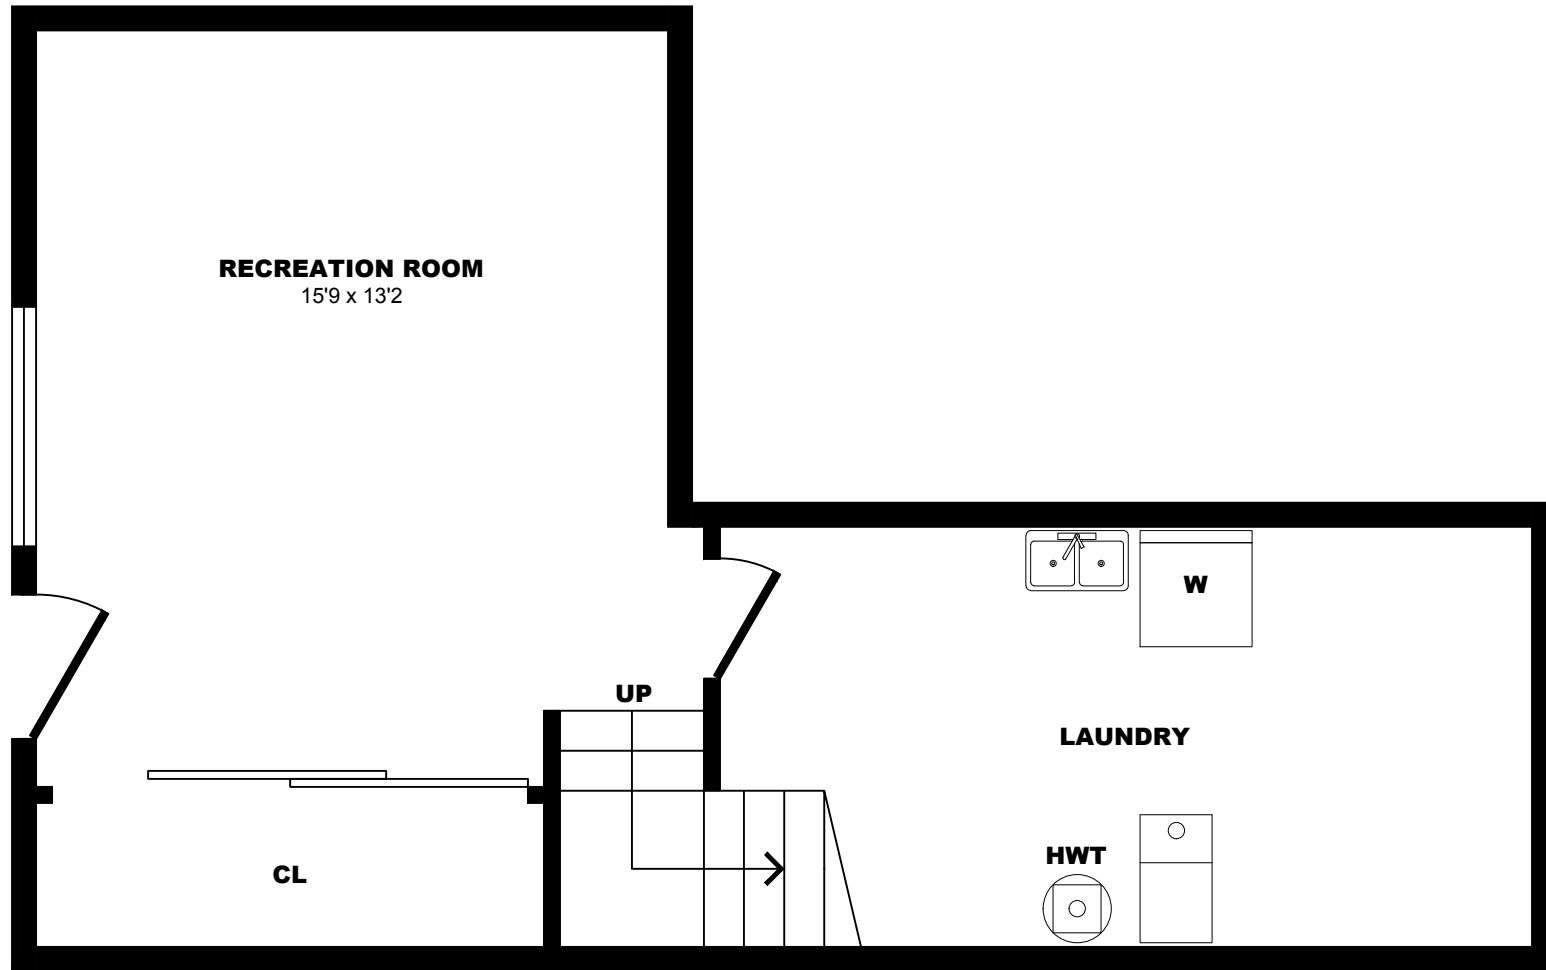

4 Sandbar Willow Way, North York - 3 Bdrm A, 165sf (2of4)

All dimensions are approximate. Sizes and specifications are subject to change without notice E. & O. E.
All illustrations are artist's concept. Actual usable floor space may vary slightly from stated floor area.

4 Sandbar Willow Way, North York - 3 Bdrm A, 675sf (3of4)

All dimensions are approximate. Sizes and specifications are subject to change without notice E. & O. E.
All illustrations are artist's concept. Actual usable floor space may vary slightly from stated floor area.

4 Sandbar Willow Way, North York - 3 Bdrm A, 730sf (4of4)

All dimensions are approximate. Sizes and specifications are subject to change without notice E. & O. E.
 All illustrations are artist's concept. Actual usable floor space may vary slightly from stated floor area.

4 Sandbar Willow Way, North York - 3 Bdrm B, 500sf (1 of 3)

All dimensions are approximate. Sizes and specifications are subject to change without notice E. & O. E.
All illustrations are artist's concept. Actual usable floor space may vary slightly from stated floor area.