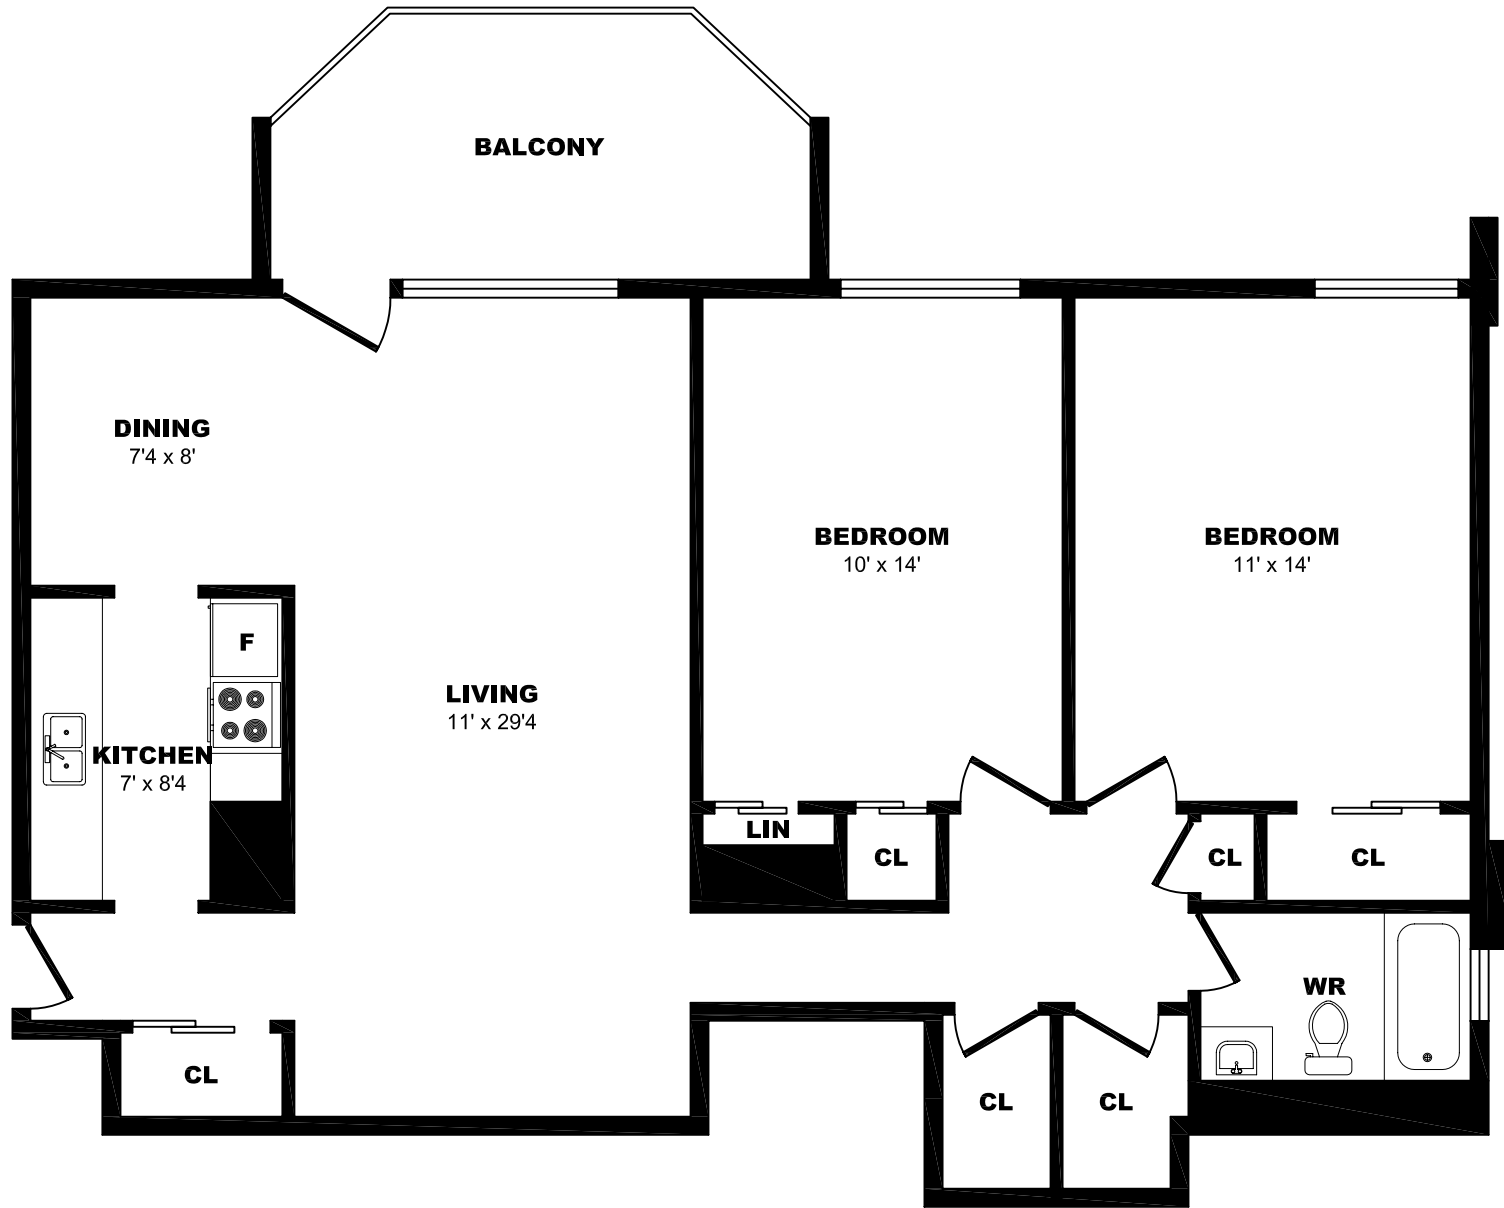

625 Evans Ave, Etobicoke - 1 Bdrm, 855sf

All dimensions are approximate. Sizes and specifications are subject to change without notice E. & O. E.
All illustrations are artist's concept. Actual usable floor space may vary slightly from stated floor area.

625 Evans Ave, Etobicoke - 2 Bdrm A, 885sf

All dimensions are approximate. Sizes and specifications are subject to change without notice E. & O. E. All illustrations are artist's concept. Actual usable floor space may vary slightly from stated floor area.

625 Evans Ave, Etobicoke - 2 Bdrm B, 885sf

All dimensions are approximate. Sizes and specifications are subject to change without notice E. & O. E. All illustrations are artist's concept. Actual usable floor space may vary slightly from stated floor area.

625 Evans Ave, Etobicoke - 2 Bdrm C, 960sf

All dimensions are approximate. Sizes and specifications are subject to change without notice E. & O. E. All illustrations are artist's concept. Actual usable floor space may vary slightly from stated floor area.