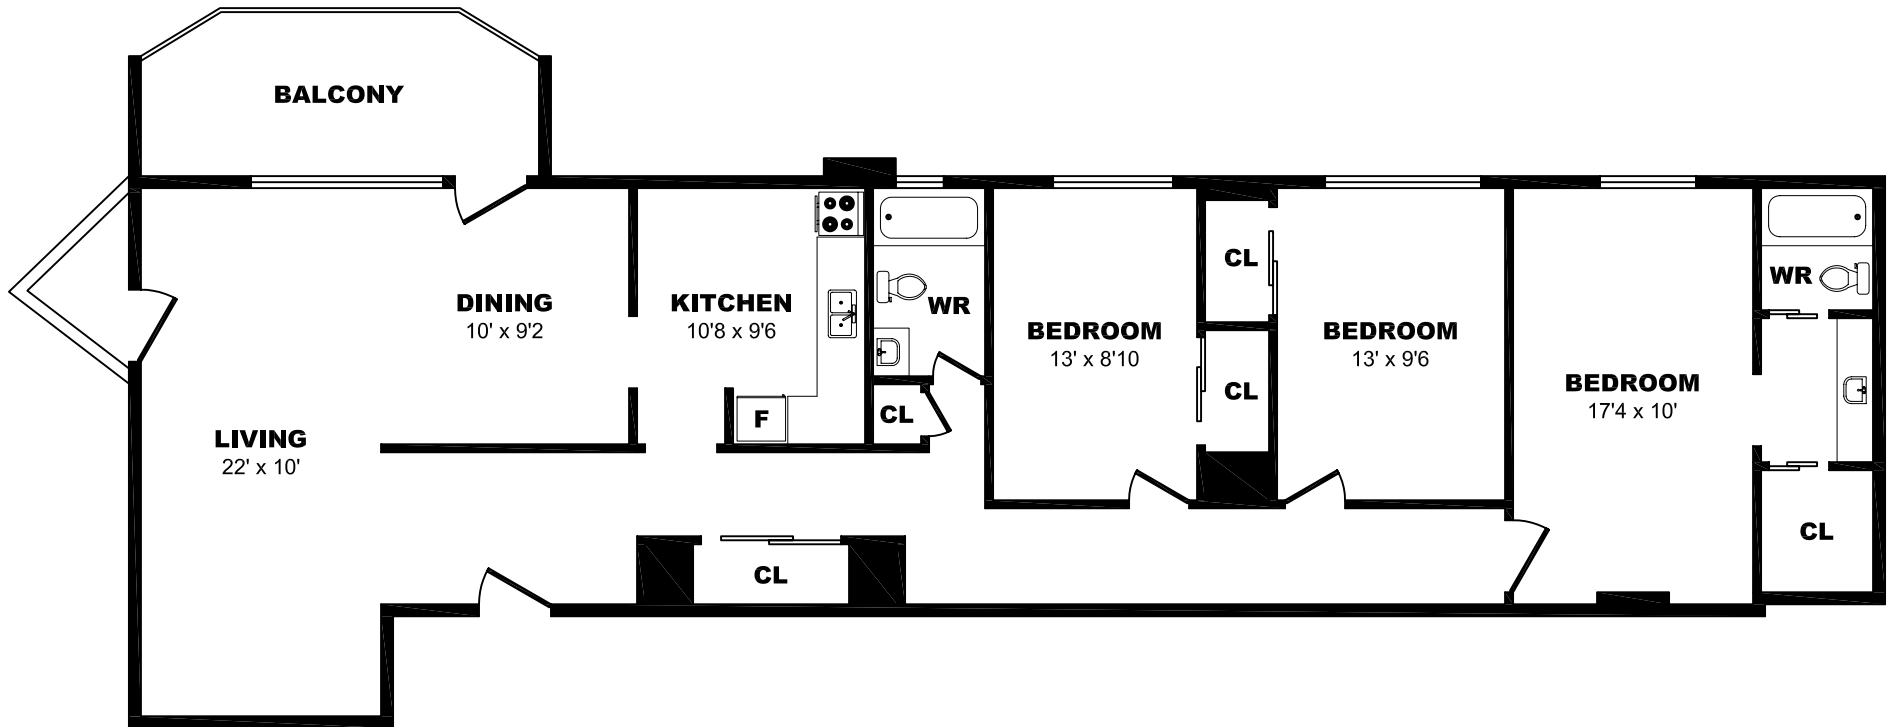

625 Evans Ave, Etobicoke - 2 Bdrm B, 885sf

All dimensions are approximate. Sizes and specifications are subject to change without notice E. & O. E. All illustrations are artist's concept. Actual usable floor space may vary slightly from stated floor area.

625 Evans Ave, Etobicoke - 2 Bdrm C, 960sf

All dimensions are approximate. Sizes and specifications are subject to change without notice E. & O. E. All illustrations are artist's concept. Actual usable floor space may vary slightly from stated floor area.

625 Evans Ave, Etobicoke – 2 Bdrm D, 1095sf

All dimensions are approximate. Sizes and specifications are subject to change without notice E. & O. E.
All illustrations are artist's concept. Actual usable floor space may vary slightly from stated floor area.

625 Evans Ave, Etobicoke - 3 Bdrm, 1295sf

All dimensions are approximate. Sizes and specifications are subject to change without notice E. & O. E. All illustrations are artist's concept. Actual usable floor space may vary slightly from stated floor area.