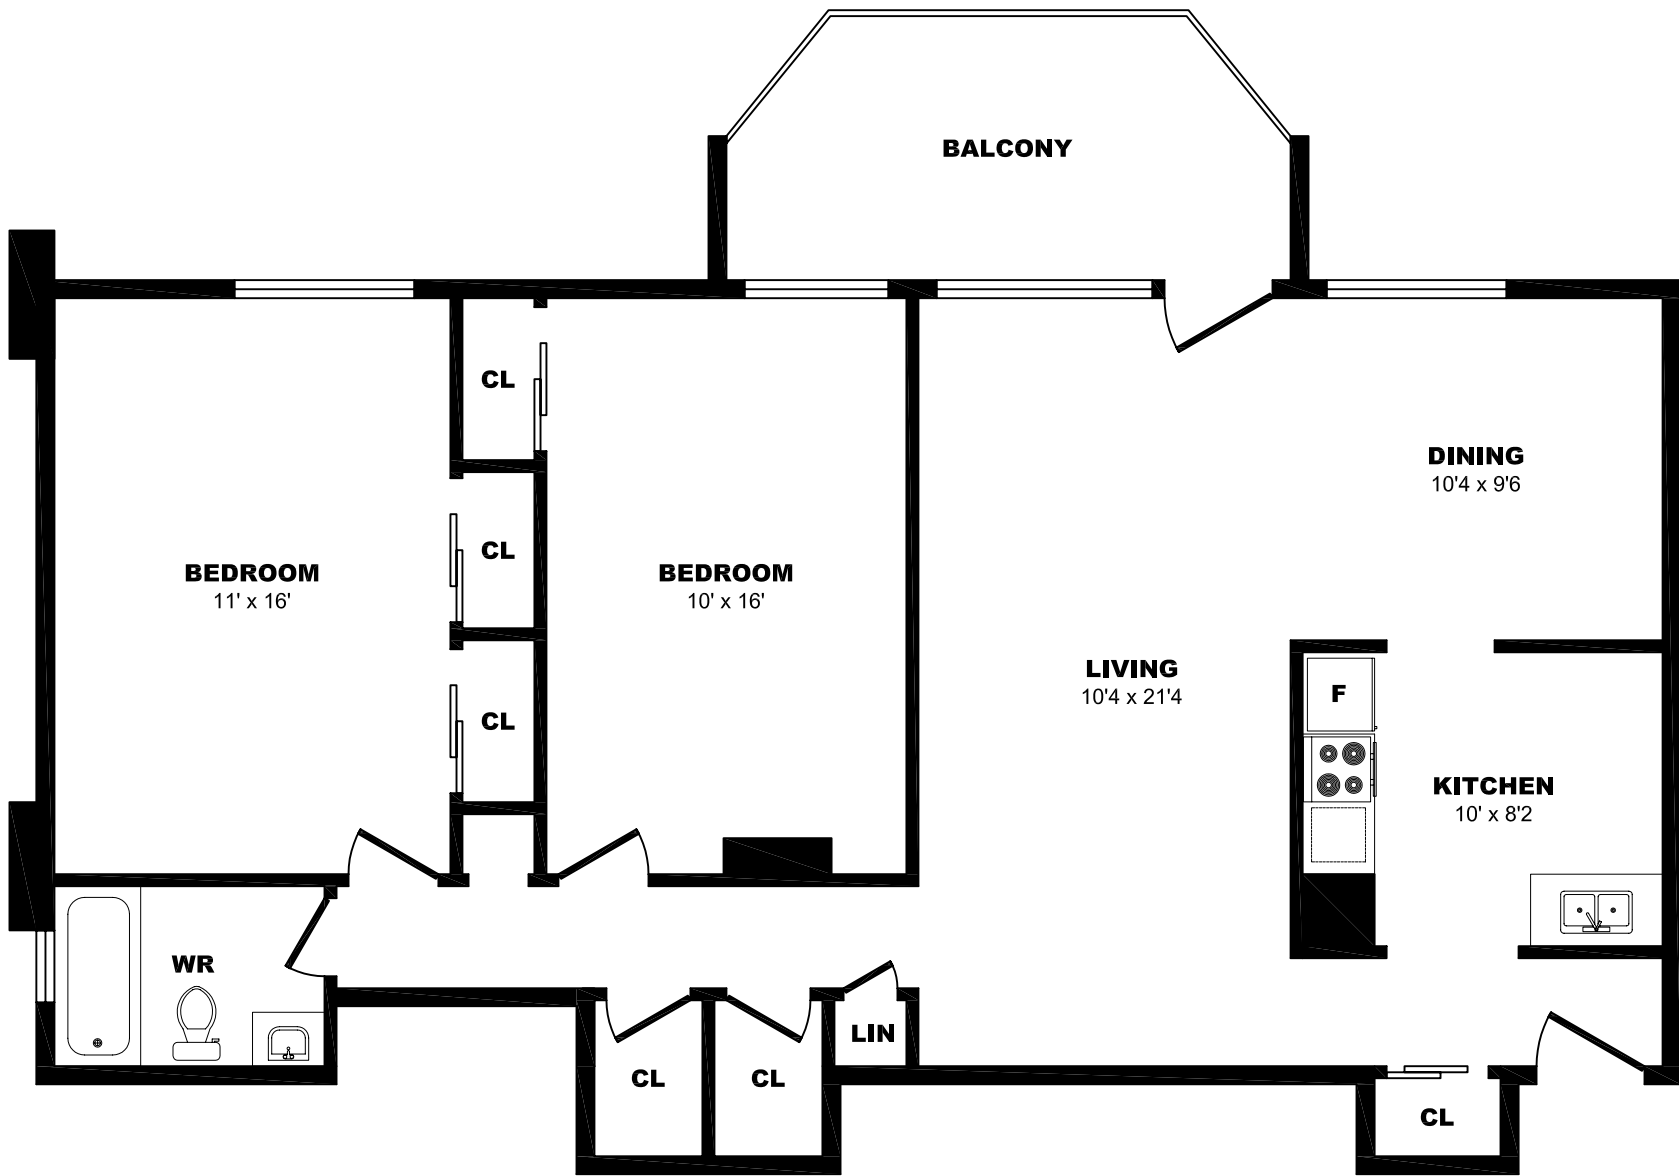

625 Evans Ave, Etobicoke - 1 Bdrm, 855sf

All dimensions are approximate. Sizes and specifications are subject to change without notice E. & O. E.
All illustrations are artist's concept. Actual usable floor space may vary slightly from stated floor area.

625 Evans Ave, Etobicoke - 2 Bdrm A, 885sf

All dimensions are approximate. Sizes and specifications are subject to change without notice E. & O. E. All illustrations are artist's concept. Actual usable floor space may vary slightly from stated floor area.

625 Evans Ave, Etobicoke - 2 Bdrm B, 885sf

All dimensions are approximate. Sizes and specifications are subject to change without notice E. & O. E. All illustrations are artist's concept. Actual usable floor space may vary slightly from stated floor area.

625 Evans Ave, Etobicoke - 2 Bdrm C, 960sf

All dimensions are approximate. Sizes and specifications are subject to change without notice E. & O. E. All illustrations are artist's concept. Actual usable floor space may vary slightly from stated floor area.