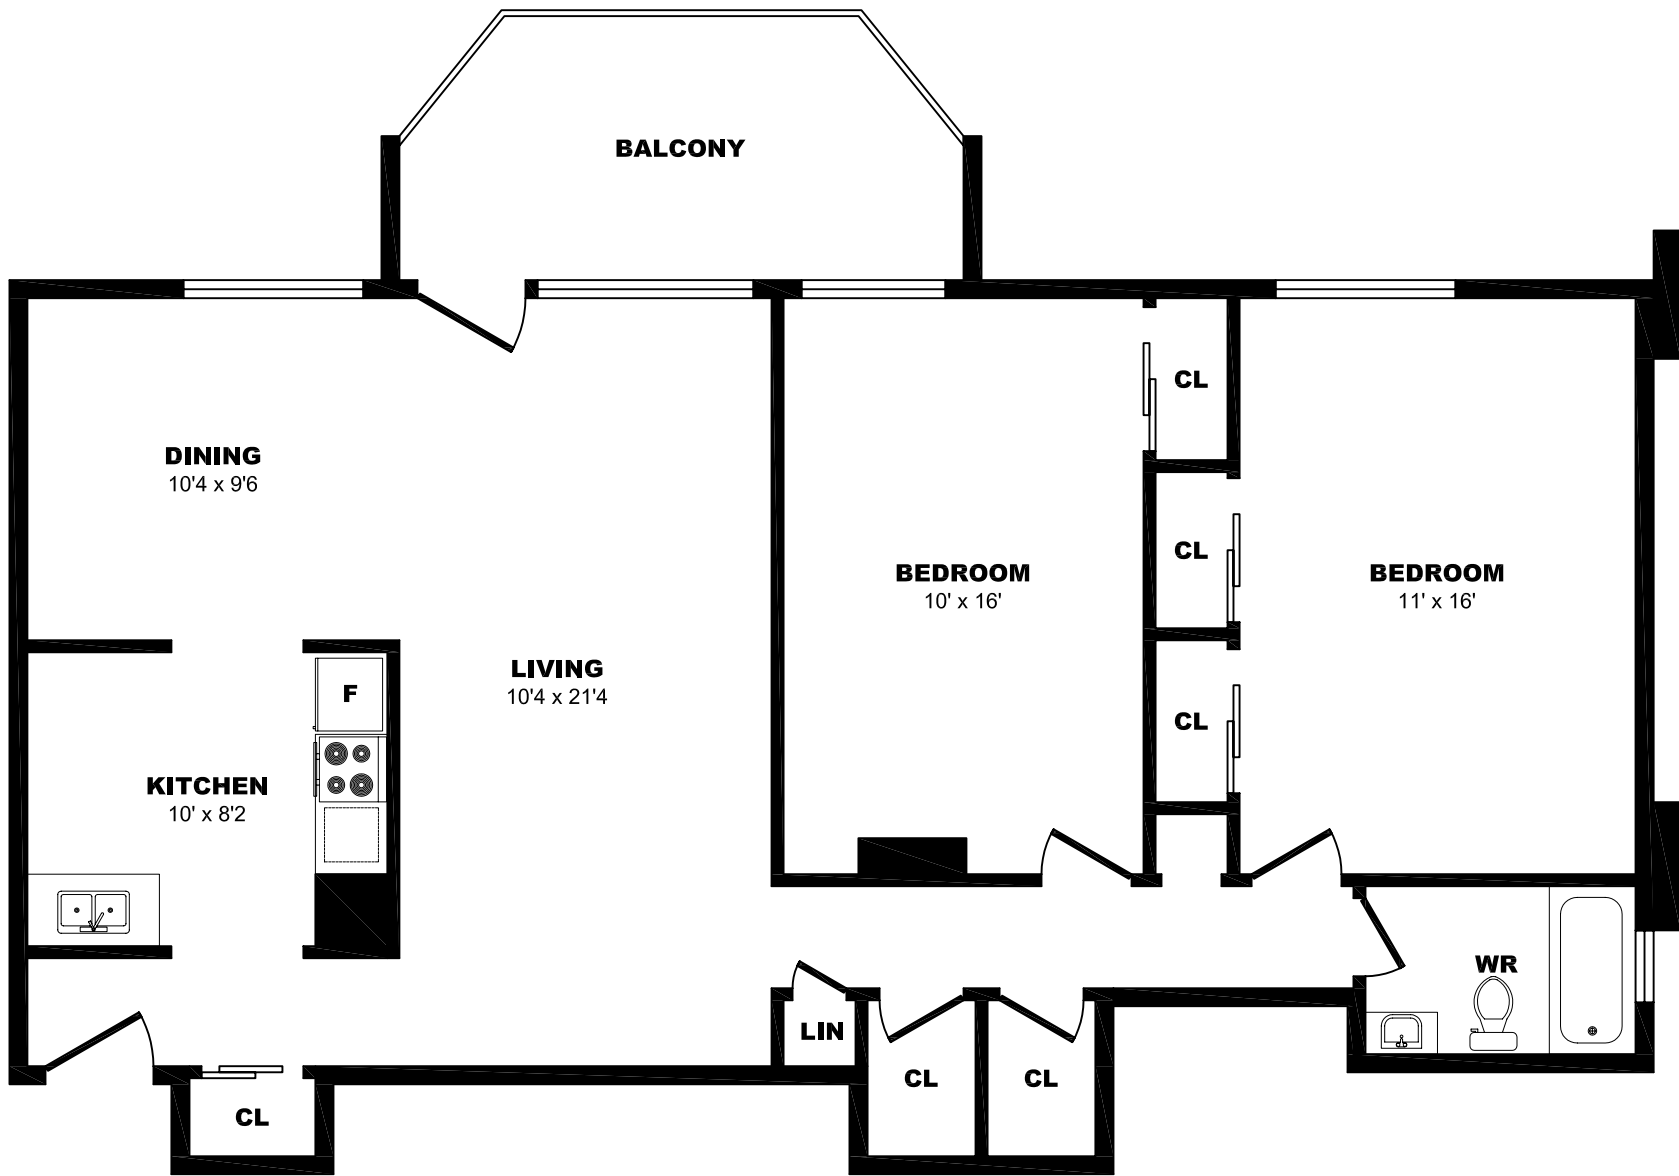

625 Evans Ave, Etobicoke - 1 Bdrm, 855sf

All dimensions are approximate. Sizes and specifications are subject to change without notice E. & O. E.
All illustrations are artist's concept. Actual usable floor space may vary slightly from stated floor area.

625 Evans Ave, Etobicoke - 2 Bdrm A, 885sf

All dimensions are approximate. Sizes and specifications are subject to change without notice E. & O. E. All illustrations are artist's concept. Actual usable floor space may vary slightly from stated floor area.

625 Evans Ave, Etobicoke - 2 Bdrm B, 885sf

All dimensions are approximate. Sizes and specifications are subject to change without notice E. & O. E. All illustrations are artist's concept. Actual usable floor space may vary slightly from stated floor area.

625 Evans Ave, Etobicoke - 2 Bdrm C, 960sf

All dimensions are approximate. Sizes and specifications are subject to change without notice E. & O. E. All illustrations are artist's concept. Actual usable floor space may vary slightly from stated floor area.