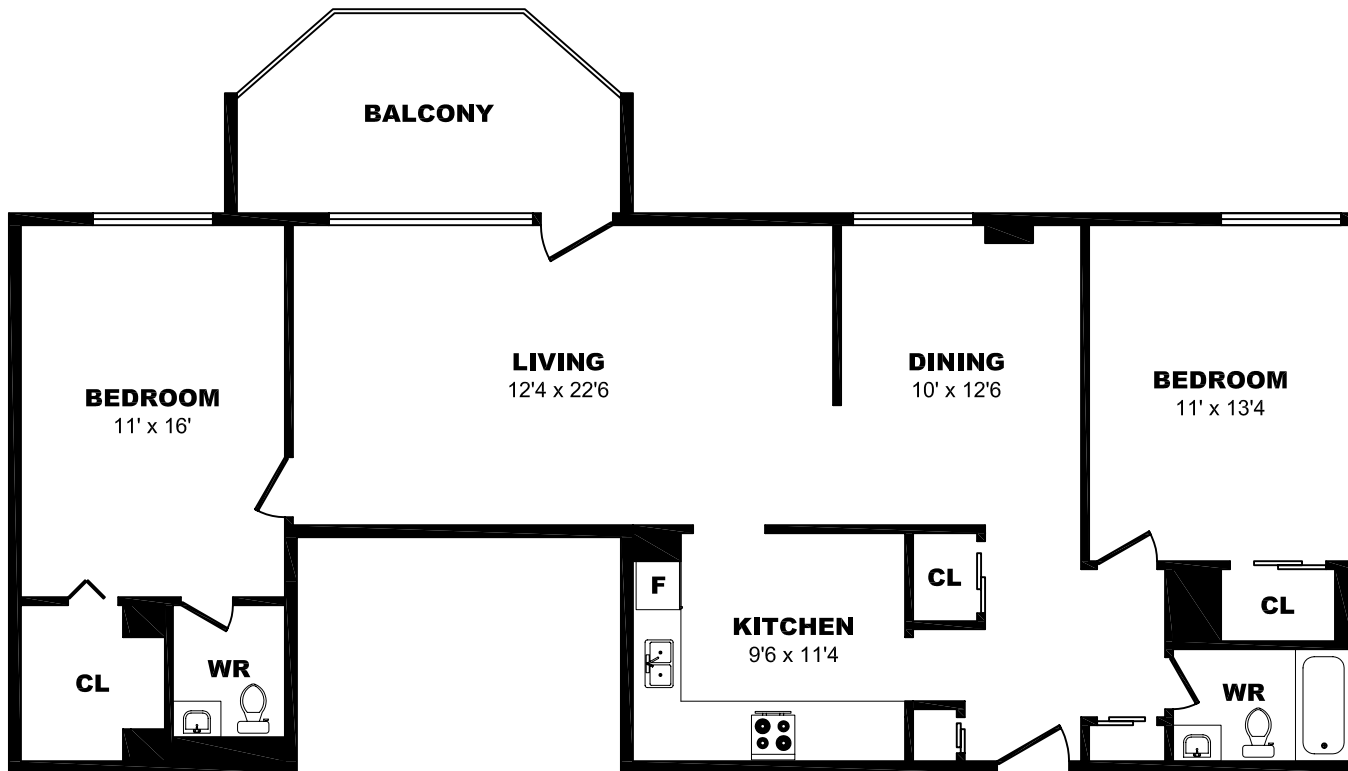

625 Evans Ave, Etobicoke - 1 Bdrm, 855sf

All dimensions are approximate. Sizes and specifications are subject to change without notice E. & O. E.
All illustrations are artist's concept. Actual usable floor space may vary slightly from stated floor area.

625 Evans Ave, Etobicoke - 2 Bdrm A, 885sf

All dimensions are approximate. Sizes and specifications are subject to change without notice E. & O. E. All illustrations are artist's concept. Actual usable floor space may vary slightly from stated floor area.

625 Evans Ave, Etobicoke - 2 Bdrm B, 885sf

All dimensions are approximate. Sizes and specifications are subject to change without notice E. & O. E. All illustrations are artist's concept. Actual usable floor space may vary slightly from stated floor area.

625 Evans Ave, Etobicoke - 2 Bdrm C, 960sf

All dimensions are approximate. Sizes and specifications are subject to change without notice E. & O. E. All illustrations are artist's concept. Actual usable floor space may vary slightly from stated floor area.