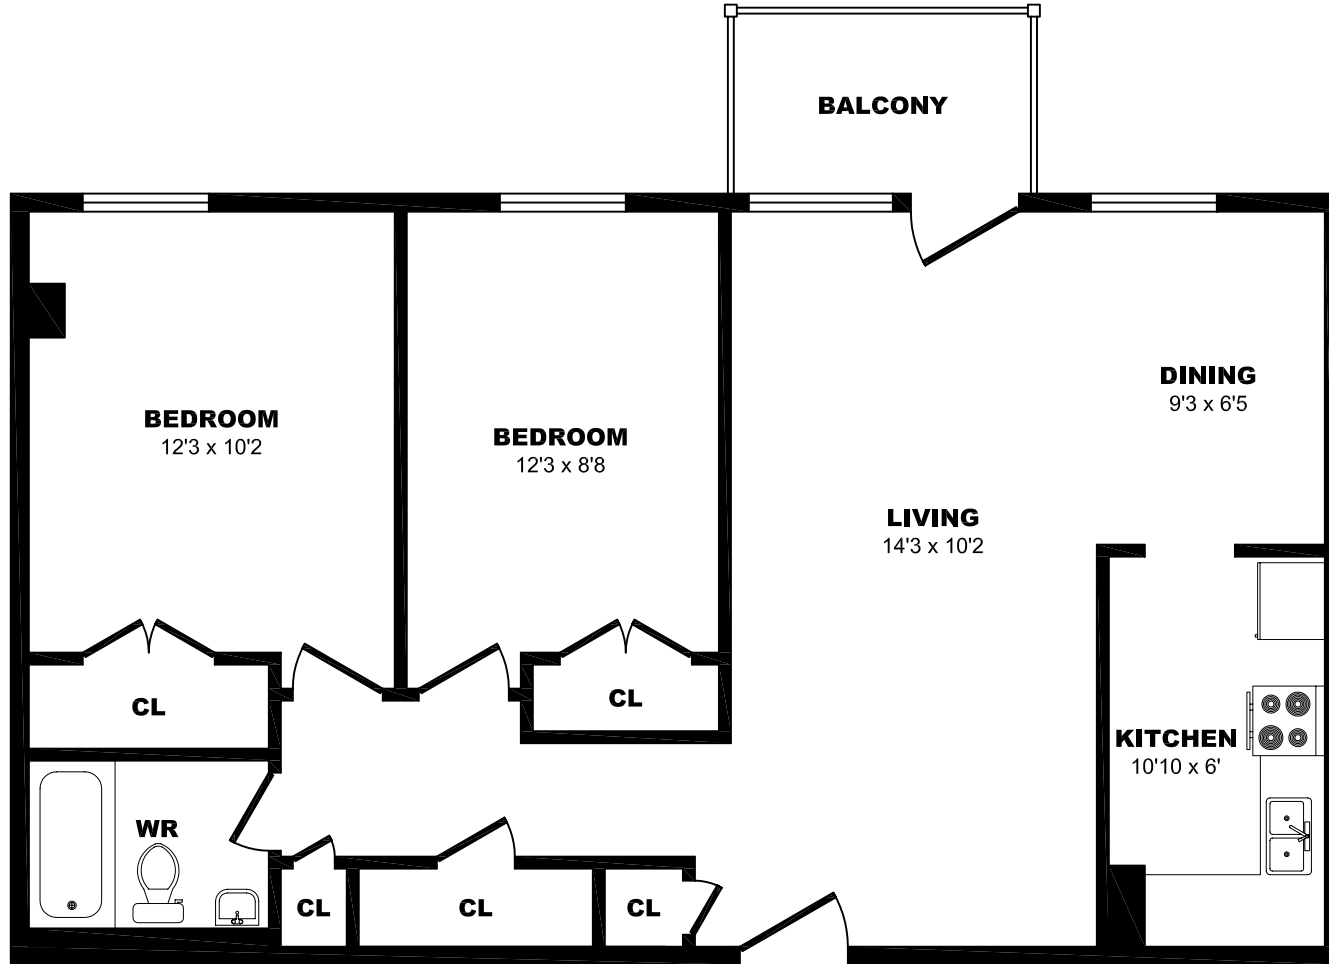

3420 Morning Star Dr, Mississauga – 1 Bdrm A, 560sf

All dimensions are approximate. Sizes and specifications are subject to change without notice E. & O. E.
All illustrations are artist's concept. Actual usable floor space may vary slightly from stated floor area.

3420 Morning Star Dr, Mississauga – 1 Bdrm B, 600sf

All dimensions are approximate. Sizes and specifications are subject to change without notice E. & O. E.
All illustrations are artist's concept. Actual usable floor space may vary slightly from stated floor area.

3420 Morning Star Dr, Mississauga – 2 Bdrm A, 730sf

All dimensions are approximate. Sizes and specifications are subject to change without notice E. & O. E.
 All illustrations are artist's concept. Actual usable floor space may vary slightly from stated floor area.

3420 Morning Star Dr, Mississauga – 3 Bdrm A, 870sf

All dimensions are approximate. Sizes and specifications are subject to change without notice E. & O. E.
All illustrations are artist's concept. Actual usable floor space may vary slightly from stated floor area.