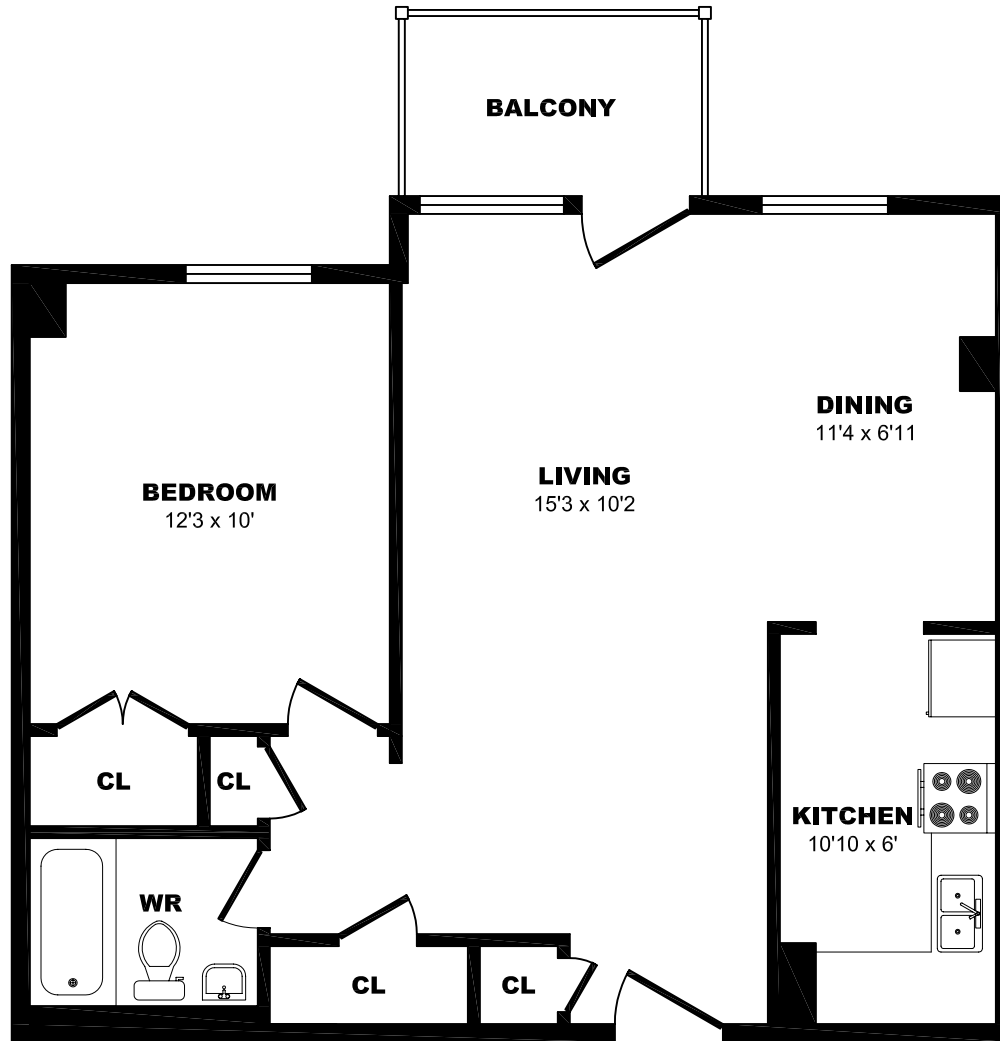

3420 Morning Star Dr, Mississauga – 1 Bdrm A, 560sf

All dimensions are approximate. Sizes and specifications are subject to change without notice E. & O. E.
All illustrations are artist's concept. Actual usable floor space may vary slightly from stated floor area.

3420 Morning Star Dr, Mississauga – 1 Bdrm B, 600sf

All dimensions are approximate. Sizes and specifications are subject to change without notice E. & O. E.
All illustrations are artist's concept. Actual usable floor space may vary slightly from stated floor area.

3420 Morning Star Dr, Mississauga – 2 Bdrm A, 730sf

All dimensions are approximate. Sizes and specifications are subject to change without notice E. & O. E.
 All illustrations are artist's concept. Actual usable floor space may vary slightly from stated floor area.

3420 Morning Star Dr, Mississauga – 3 Bdrm A, 870sf

All dimensions are approximate. Sizes and specifications are subject to change without notice E. & O. E.
All illustrations are artist's concept. Actual usable floor space may vary slightly from stated floor area.