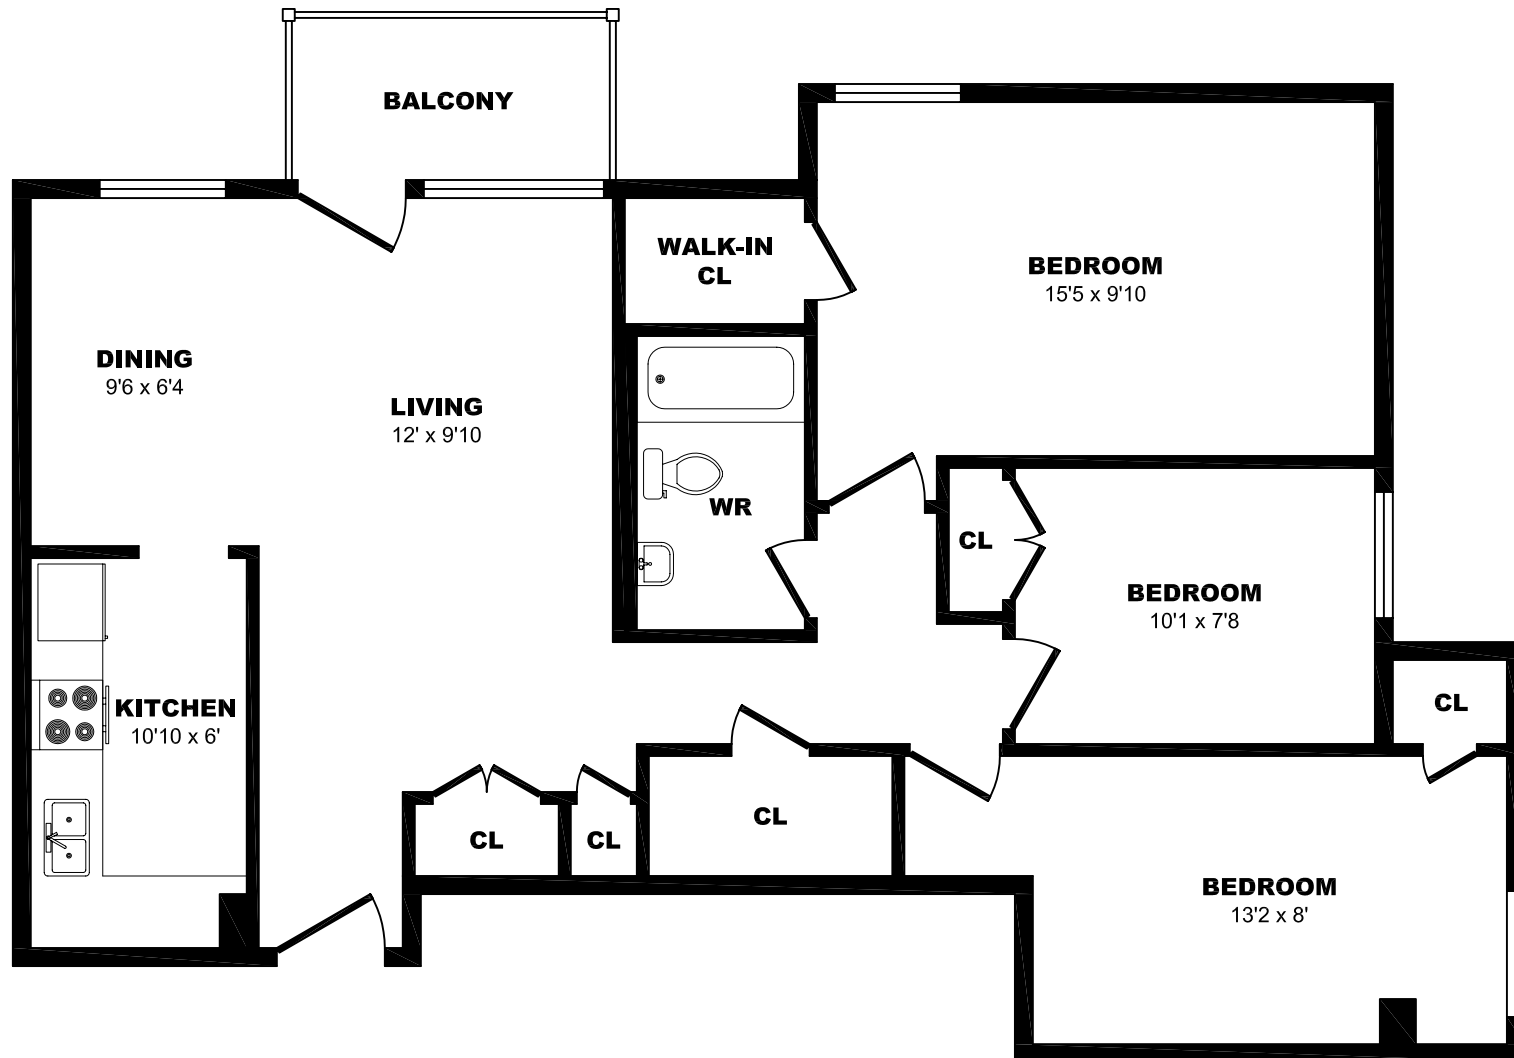

3420 Morning Star Dr, Mississauga – 1 Bdrm A, 560sf

All dimensions are approximate. Sizes and specifications are subject to change without notice E. & O. E.
All illustrations are artist's concept. Actual usable floor space may vary slightly from stated floor area.

3420 Morning Star Dr, Mississauga – 2 Bdrm A, 730sf

All dimensions are approximate. Sizes and specifications are subject to change without notice E. & O. E.
 All illustrations are artist's concept. Actual usable floor space may vary slightly from stated floor area.

3420 Morning Star Dr, Mississauga – 3 Bdrm A, 870sf

All dimensions are approximate. Sizes and specifications are subject to change without notice E. & O. E.
All illustrations are artist's concept. Actual usable floor space may vary slightly from stated floor area.

3425 Morning Star Dr, Mississauga – 2 Bdrm B, 730sf

All dimensions are approximate. Sizes and specifications are subject to change without notice E. & O. E.
 All illustrations are artist's concept. Actual usable floor space may vary slightly from stated floor area.