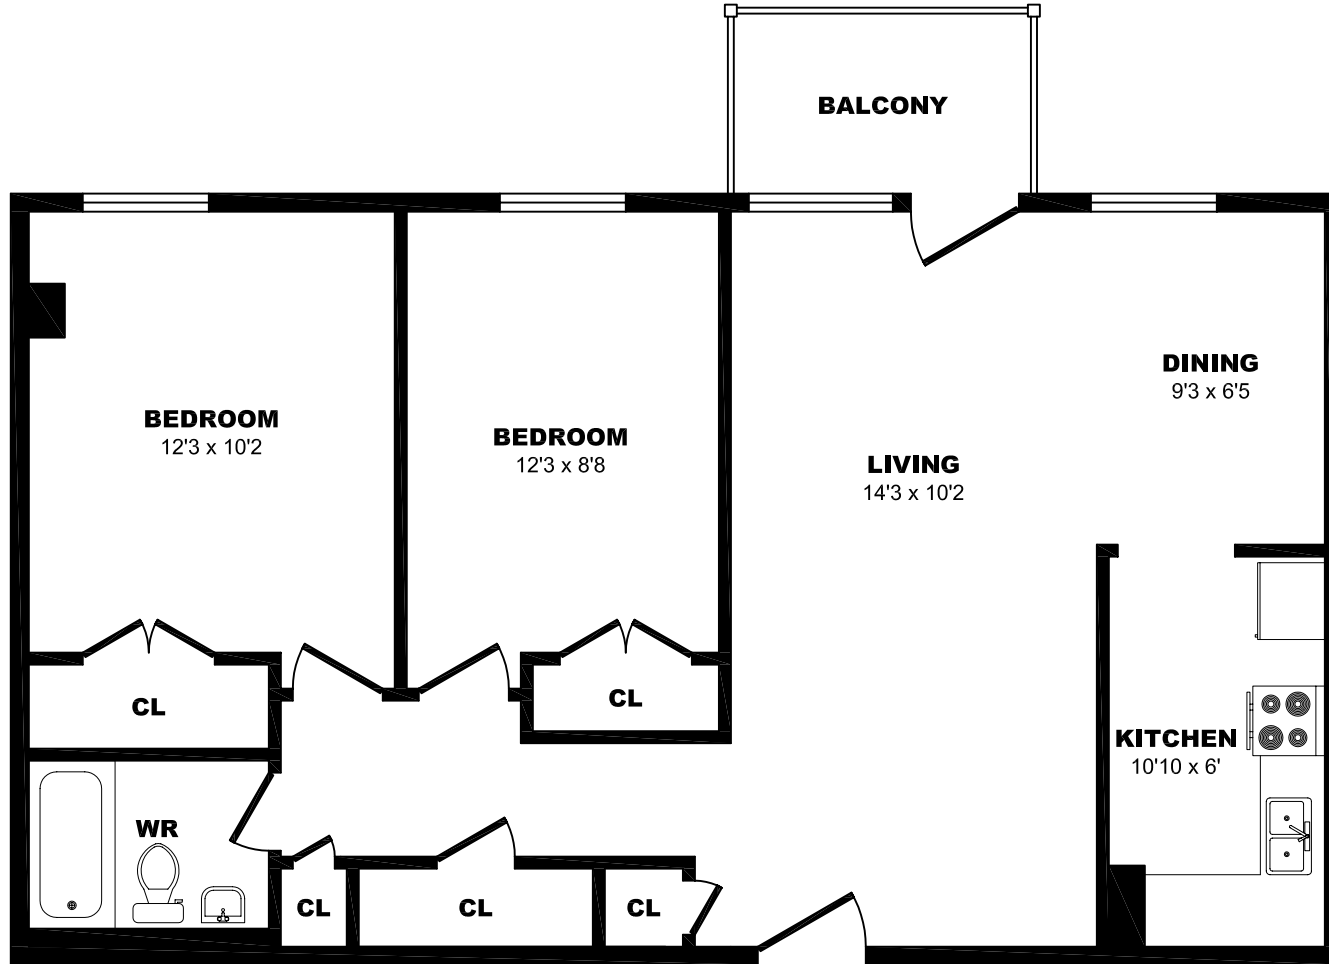

3420 Morning Star Dr, Mississauga – 1 Bdrm A, 560sf

All dimensions are approximate. Sizes and specifications are subject to change without notice E. & O. E.
All illustrations are artist's concept. Actual usable floor space may vary slightly from stated floor area.

3420 Morning Star Dr, Mississauga – 1 Bdrm B, 600sf

All dimensions are approximate. Sizes and specifications are subject to change without notice E. & O. E.
All illustrations are artist's concept. Actual usable floor space may vary slightly from stated floor area.

3420 Morning Star Dr, Mississauga – 2 Bdrm A, 730sf

All dimensions are approximate. Sizes and specifications are subject to change without notice E. & O. E.
 All illustrations are artist's concept. Actual usable floor space may vary slightly from stated floor area.

3420 Morning Star Dr, Mississauga – 3 Bdrm A, 870sf

All dimensions are approximate. Sizes and specifications are subject to change without notice E. & O. E.
All illustrations are artist's concept. Actual usable floor space may vary slightly from stated floor area.