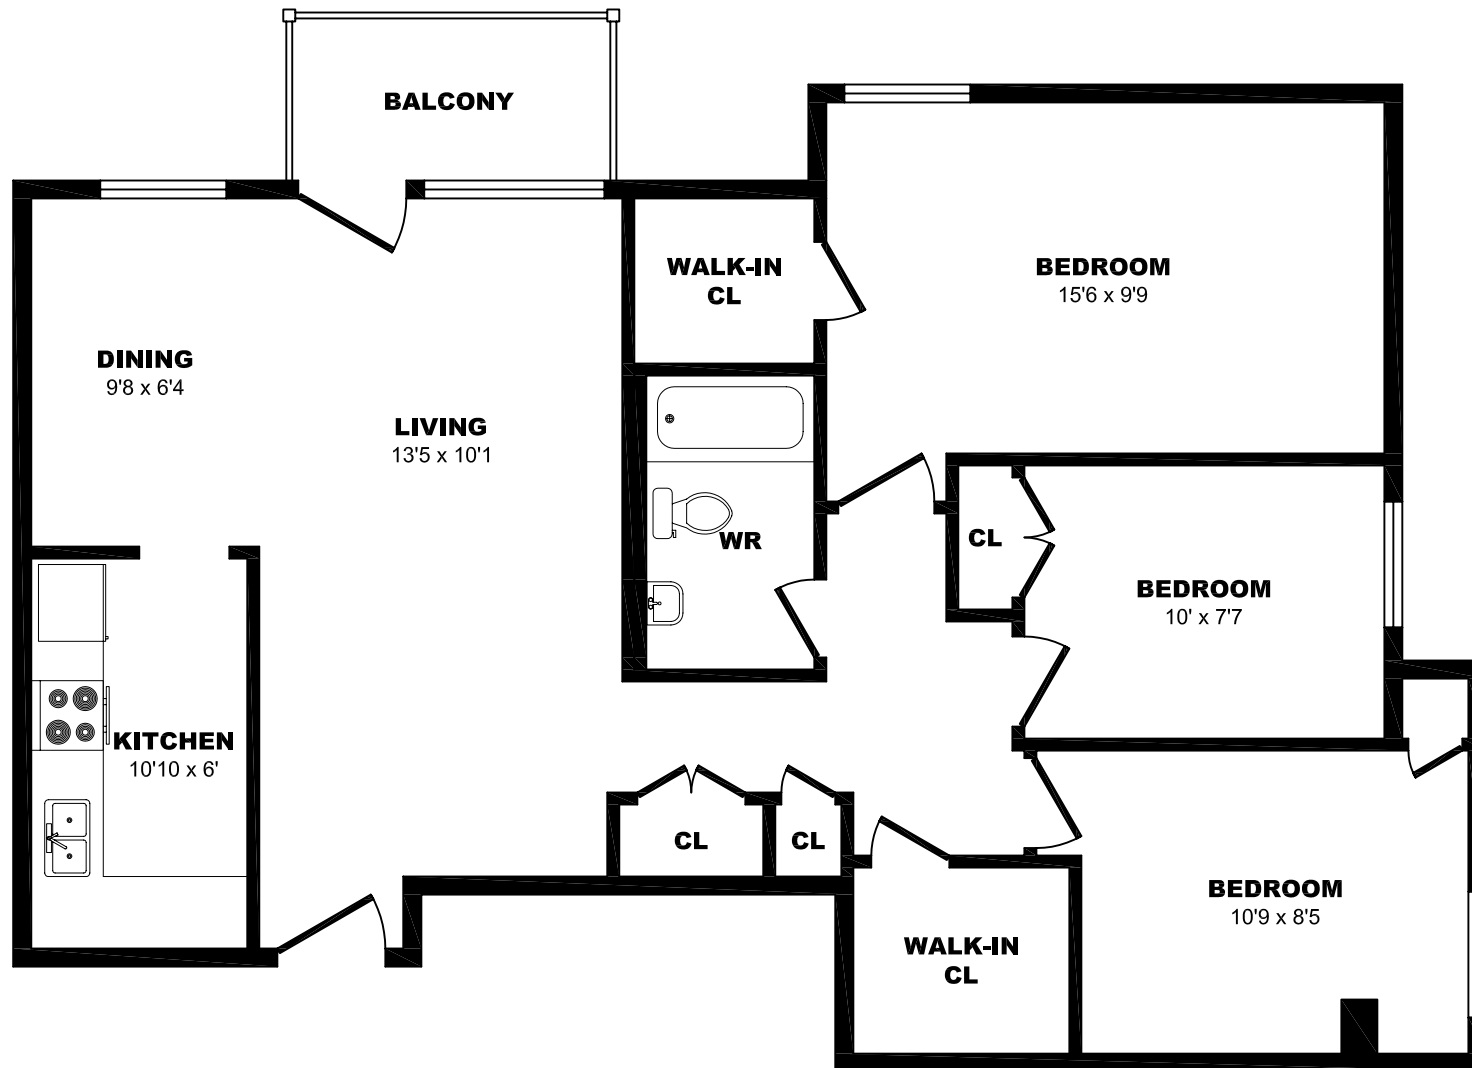

3420 Morning Star Dr, Mississauga – 1 Bdrm A, 560sf

All dimensions are approximate. Sizes and specifications are subject to change without notice E. & O. E.
All illustrations are artist's concept. Actual usable floor space may vary slightly from stated floor area.

3420 Morning Star Dr, Mississauga – 1 Bdrm B, 600sf

All dimensions are approximate. Sizes and specifications are subject to change without notice E. & O. E.
All illustrations are artist's concept. Actual usable floor space may vary slightly from stated floor area.

3420 Morning Star Dr, Mississauga – 2 Bdrm A, 730sf

All dimensions are approximate. Sizes and specifications are subject to change without notice E. & O. E.
 All illustrations are artist's concept. Actual usable floor space may vary slightly from stated floor area.

3420 Morning Star Dr, Mississauga – 3 Bdrm A, 870sf

All dimensions are approximate. Sizes and specifications are subject to change without notice E. & O. E.
All illustrations are artist's concept. Actual usable floor space may vary slightly from stated floor area.