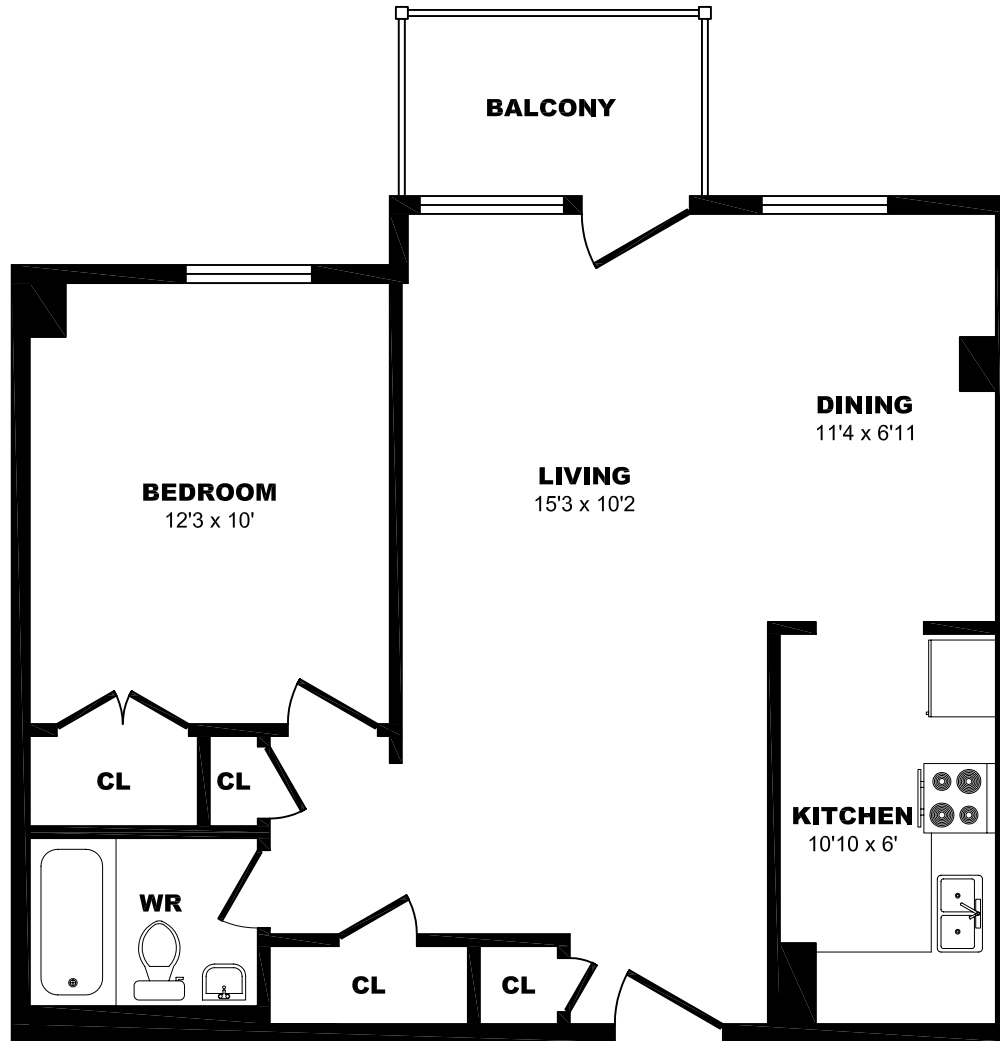

## 3420 Morning Star Dr, Mississauga – 1 Bdrm A, 560sf

All dimensions are approximate. Sizes and specifications are subject to change without notice E. & O. E.  
All illustrations are artist's concept. Actual usable floor space may vary slightly from stated floor area.

## 3420 Morning Star Dr, Mississauga – 1 Bdrm B, 600sf

All dimensions are approximate. Sizes and specifications are subject to change without notice E. & O. E.  
All illustrations are artist's concept. Actual usable floor space may vary slightly from stated floor area.