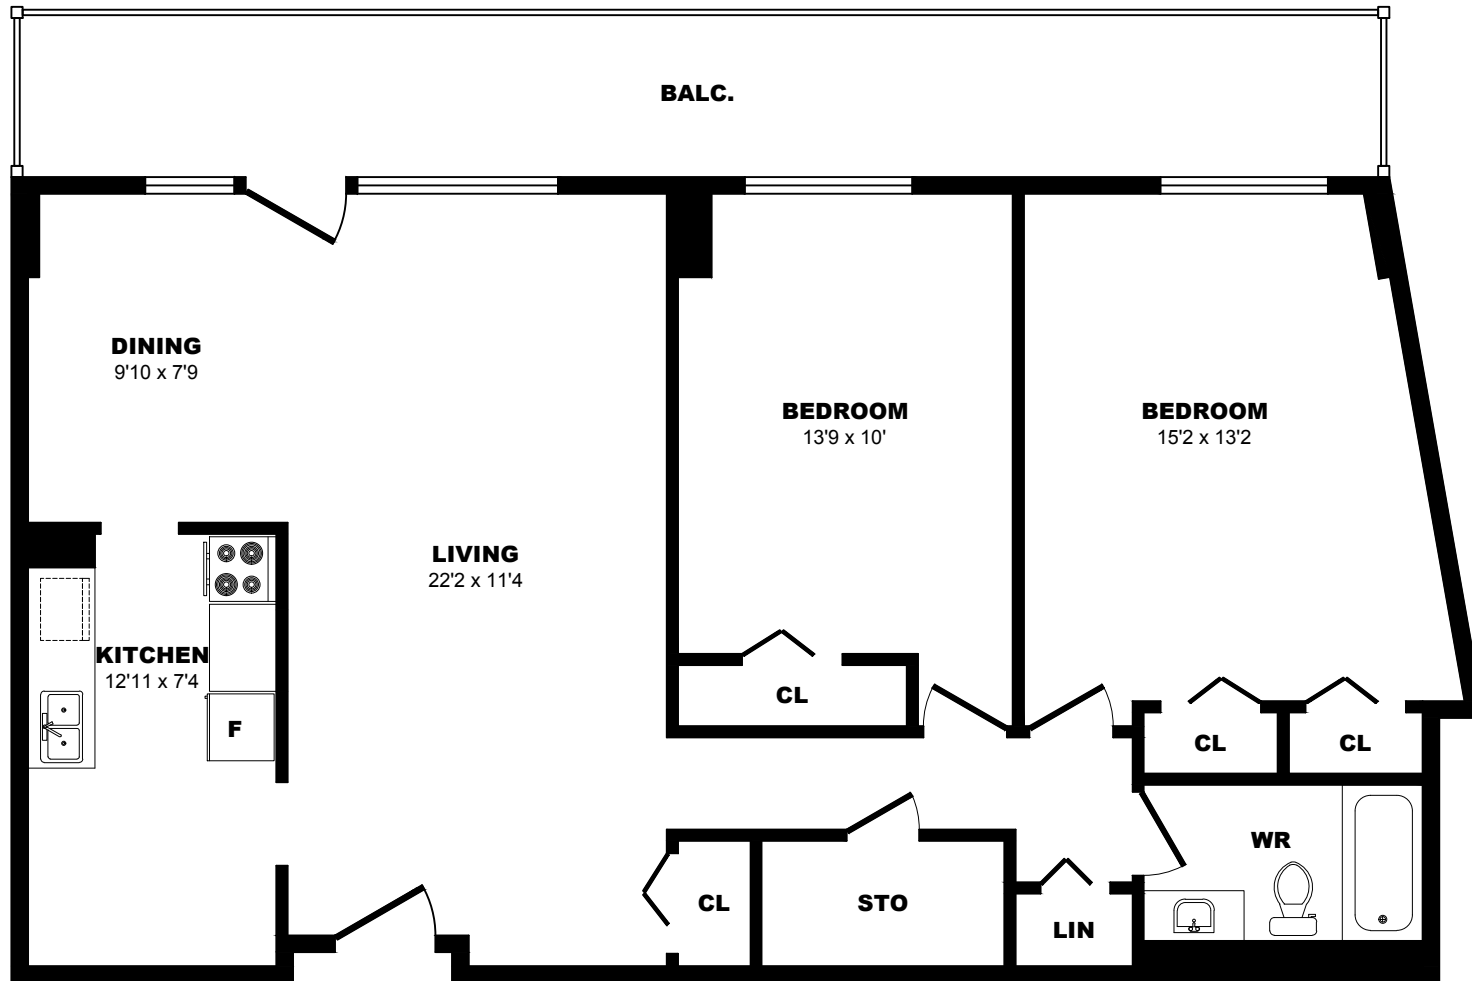

4010 Lawrence Ave E, Toronto - 2 Bdrm A, 909sf

All dimensions are approximate. Sizes and specifications are subject to change without notice E. & O. E. All illustrations are artist's concept. Actual usable floor space may vary slightly from stated floor area.

4010 Lawrence Ave E, Toronto - 2 Bdrm B, 905sf

All dimensions are approximate. Sizes and specifications are subject to change without notice E. & O. E.
 All illustrations are artist's concept. Actual usable floor space may vary slightly from stated floor area.

4010 Lawrence Ave E, Toronto - 2 Bdrm C, 955sf

All dimensions are approximate. Sizes and specifications are subject to change without notice E. & O. E.
All illustrations are artist's concept. Actual usable floor space may vary slightly from stated floor area.