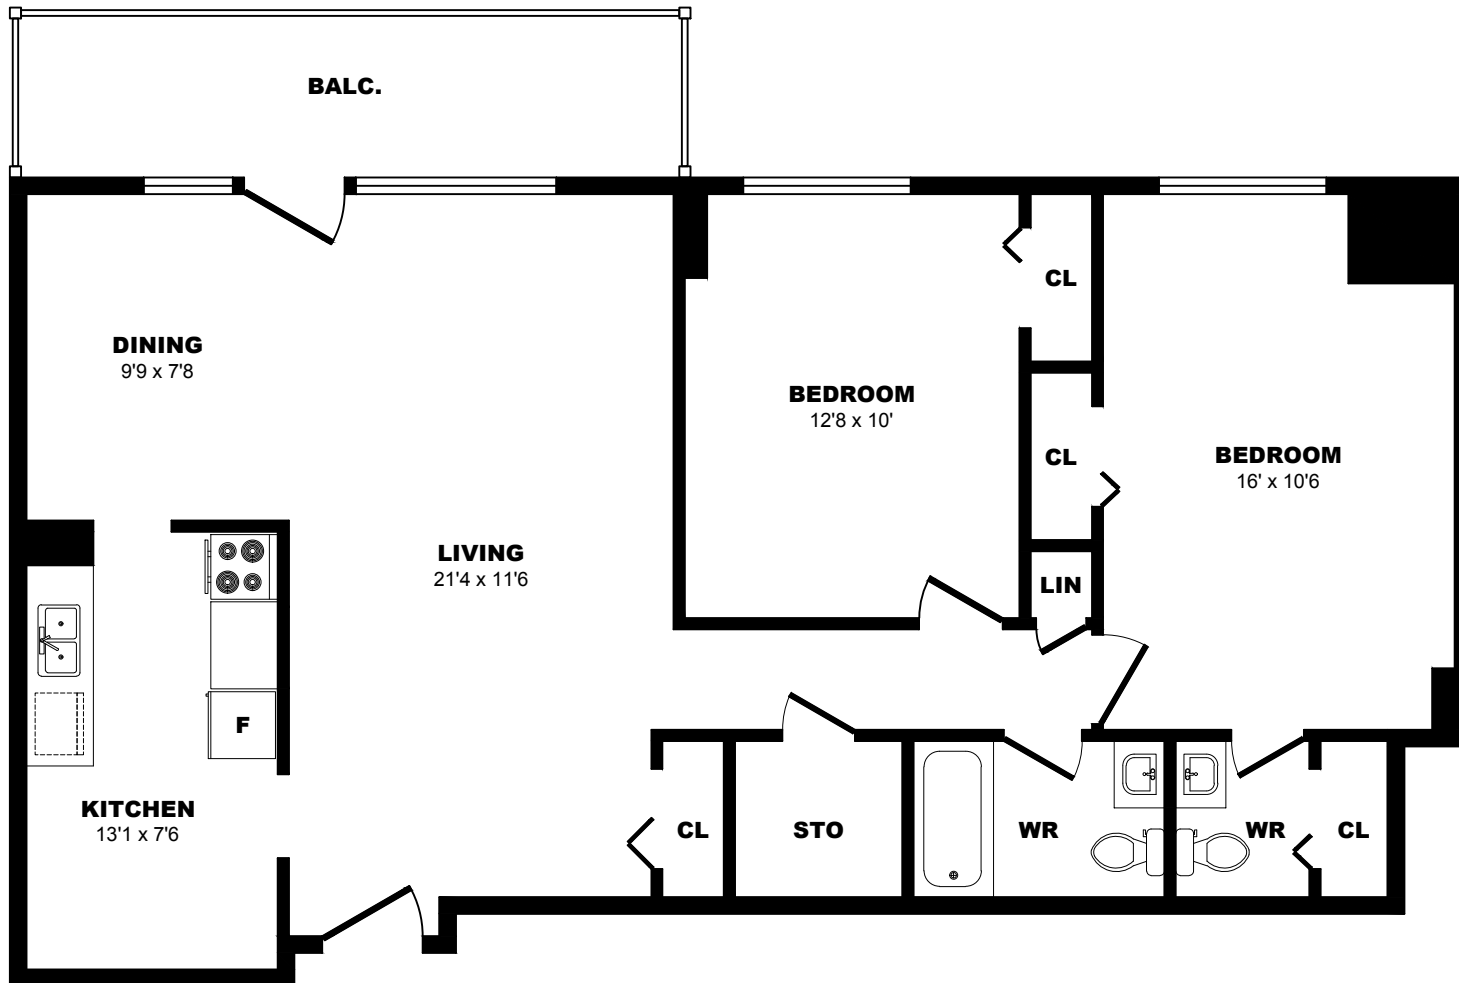

4000 Lawrence Ave E, Toronto - 2 Bdrm A, 980sf

All dimensions are approximate. Sizes and specifications are subject to change without notice E. & O. E.
 All illustrations are artist's concept. Actual usable floor space may vary slightly from stated floor area.

4000 Lawrence Ave E, Toronto - 2 Bdrm B, 925sf

All dimensions are approximate. Sizes and specifications are subject to change without notice E. & O. E.
All illustrations are artist's concept. Actual usable floor space may vary slightly from stated floor area.

4010 Lawrence Ave E, Toronto - 2 Bdrm A, 909sf

All dimensions are approximate. Sizes and specifications are subject to change without notice E. & O. E. All illustrations are artist's concept. Actual usable floor space may vary slightly from stated floor area.

4010 Lawrence Ave E, Toronto - 2 Bdrm B, 905sf

All dimensions are approximate. Sizes and specifications are subject to change without notice E. & O. E.
 All illustrations are artist's concept. Actual usable floor space may vary slightly from stated floor area.