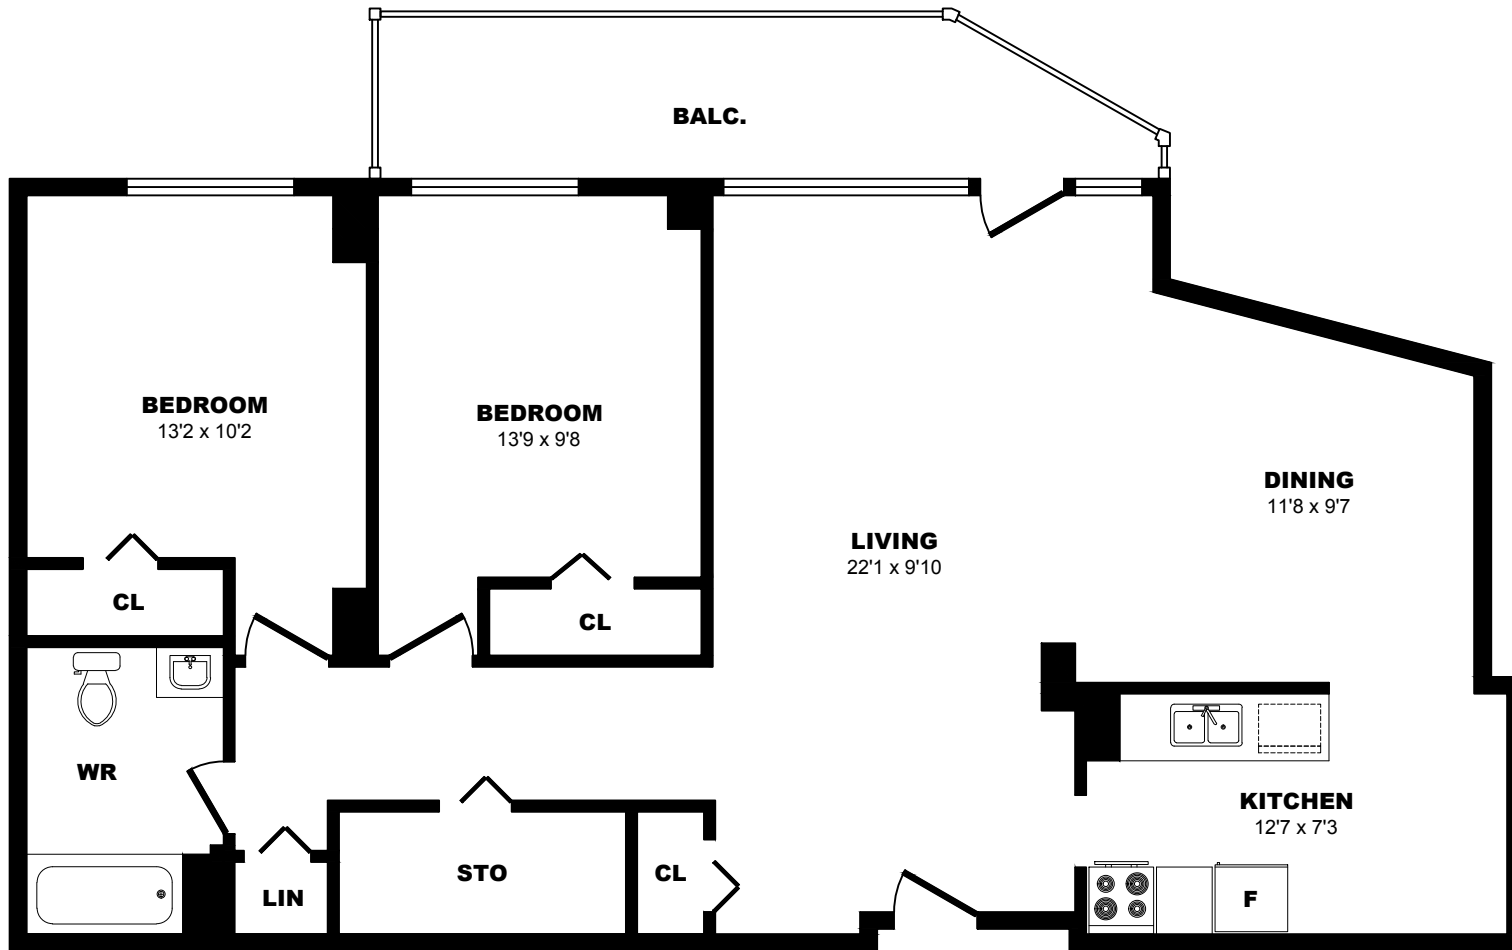

4000 Lawrence Ave E, Toronto - 2 Bdrm A, 980sf

All dimensions are approximate. Sizes and specifications are subject to change without notice E. & O. E.
 All illustrations are artist's concept. Actual usable floor space may vary slightly from stated floor area.

4000 Lawrence Ave E, Toronto - 2 Bdrm B, 925sf

All dimensions are approximate. Sizes and specifications are subject to change without notice E. & O. E.
All illustrations are artist's concept. Actual usable floor space may vary slightly from stated floor area.

4010 Lawrence Ave E, Toronto - 2 Bdrm A, 909sf

All dimensions are approximate. Sizes and specifications are subject to change without notice E. & O. E. All illustrations are artist's concept. Actual usable floor space may vary slightly from stated floor area.

4010 Lawrence Ave E, Toronto - 2 Bdrm B, 905sf

All dimensions are approximate. Sizes and specifications are subject to change without notice E. & O. E.
 All illustrations are artist's concept. Actual usable floor space may vary slightly from stated floor area.