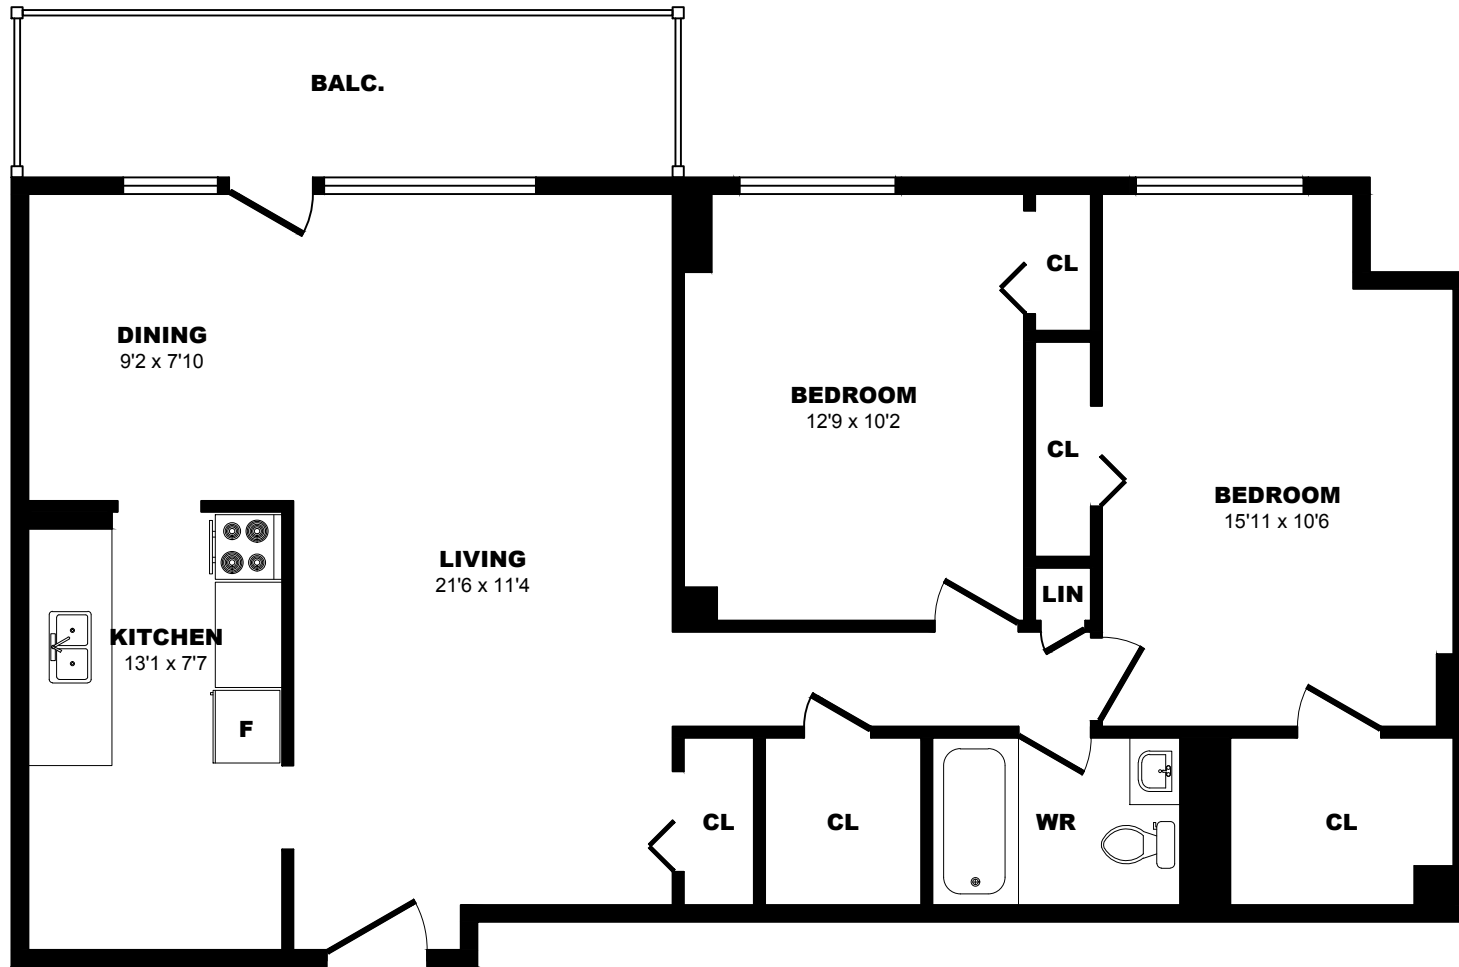

4000 Lawrence Ave E, Toronto - 2 Bdrm A, 980sf

All dimensions are approximate. Sizes and specifications are subject to change without notice E. & O. E.
 All illustrations are artist's concept. Actual usable floor space may vary slightly from stated floor area.

4000 Lawrence Ave E, Toronto - 2 Bdrm B, 925sf

All dimensions are approximate. Sizes and specifications are subject to change without notice E. & O. E.
All illustrations are artist's concept. Actual usable floor space may vary slightly from stated floor area.

4010 Lawrence Ave E, Toronto - 2 Bdrm A, 909sf

All dimensions are approximate. Sizes and specifications are subject to change without notice E. & O. E. All illustrations are artist's concept. Actual usable floor space may vary slightly from stated floor area.

4010 Lawrence Ave E, Toronto - 2 Bdrm B, 905sf

All dimensions are approximate. Sizes and specifications are subject to change without notice E. & O. E.
 All illustrations are artist's concept. Actual usable floor space may vary slightly from stated floor area.