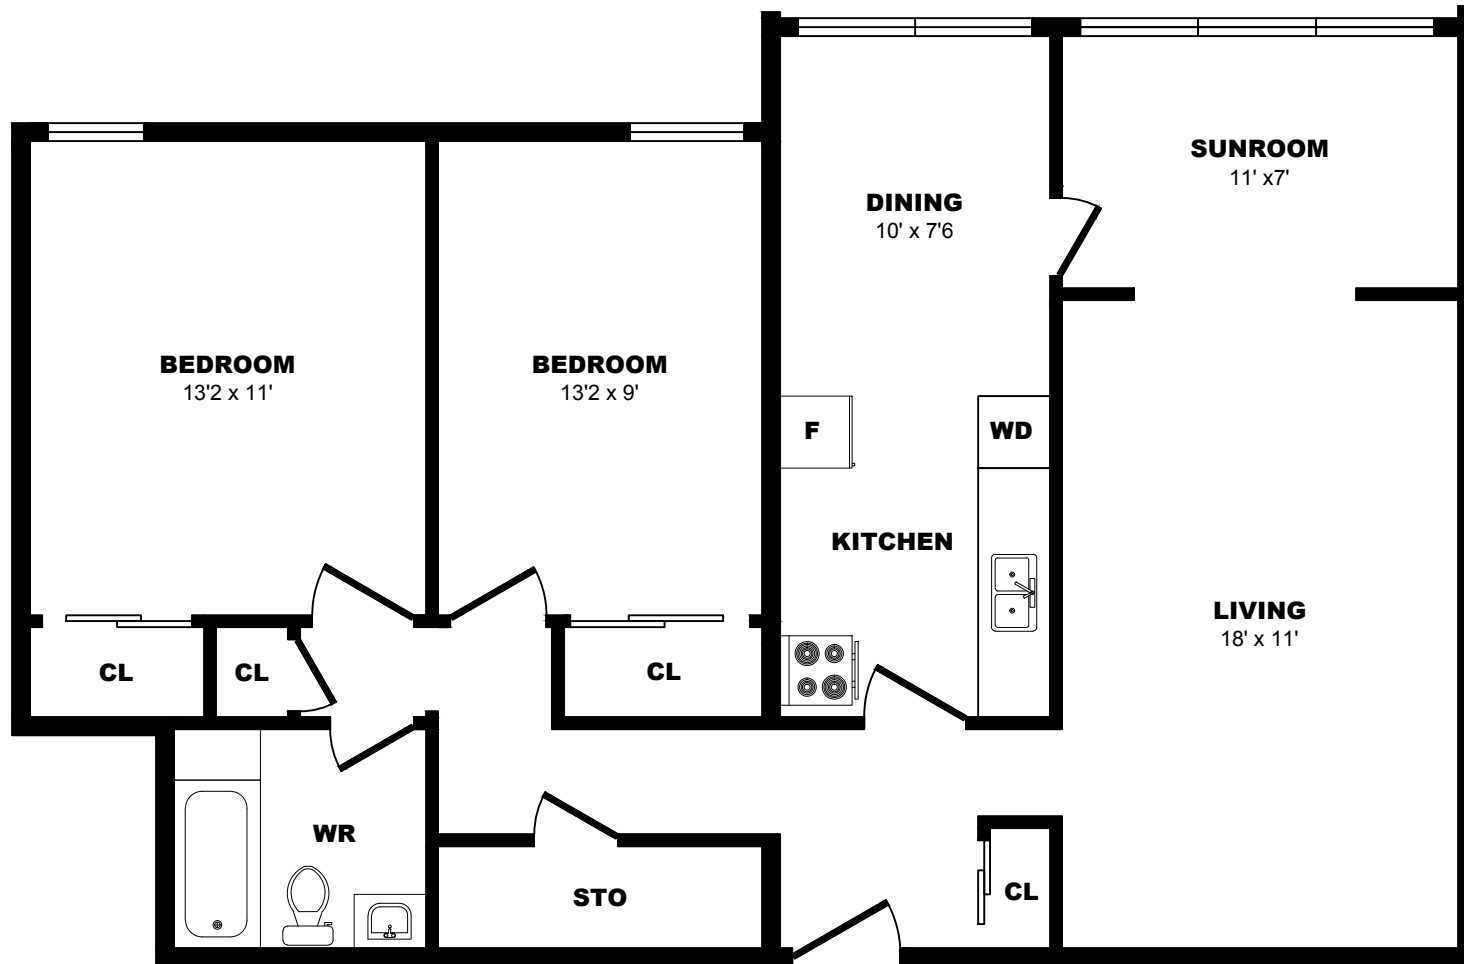

75 Fiddlers Green Road, London - 1 Bdrm B, 580sf

All dimensions are approximate. Sizes and specifications are subject to change without notice E. & O. E.
All illustrations are artist's concept. Actual usable floor space may vary slightly from stated floor area.

75 Fiddlers Green Road, London - 1 Bdrm C, 675sf

All dimensions are approximate. Sizes and specifications are subject to change without notice E. & O. E.
 All illustrations are artist's concept. Actual usable floor space may vary slightly from stated floor area.

75 Fiddlers Green Road, London - 2 Bdrm A, 870sf

All dimensions are approximate. Sizes and specifications are subject to change without notice E. & O. E.
All illustrations are artist's concept. Actual usable floor space may vary slightly from stated floor area.

75 Fiddlers Green Road, London - 2 Bdrm B, 920sf

All dimensions are approximate. Sizes and specifications are subject to change without notice E. & O. E.
All illustrations are artist's concept. Actual usable floor space may vary slightly from stated floor area.