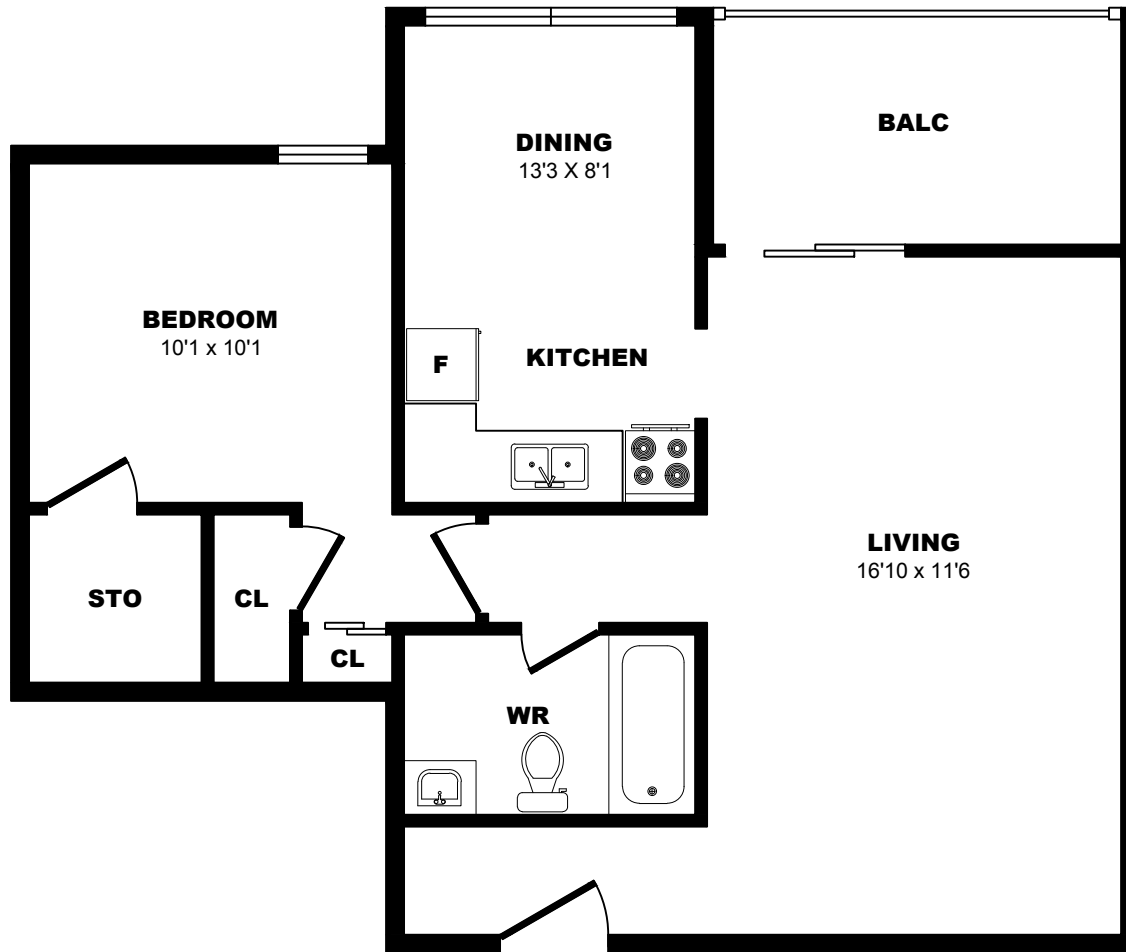

75 Fiddlers Green Road, London - 1 Bdrm A, 545sf

All dimensions are approximate. Sizes and specifications are subject to change without notice E. & O. E.
All illustrations are artist's concept. Actual usable floor space may vary slightly from stated floor area.

75 Fiddlers Green Road, London - 1 Bdrm B, 580sf

All dimensions are approximate. Sizes and specifications are subject to change without notice E. & O. E.
All illustrations are artist's concept. Actual usable floor space may vary slightly from stated floor area.

75 Fiddlers Green Road, London - 1 Bdrm C, 675sf

All dimensions are approximate. Sizes and specifications are subject to change without notice E. & O. E.
 All illustrations are artist's concept. Actual usable floor space may vary slightly from stated floor area.

75 Fiddlers Green Road, London - 2 Bdrm A, 870sf

All dimensions are approximate. Sizes and specifications are subject to change without notice E. & O. E.
All illustrations are artist's concept. Actual usable floor space may vary slightly from stated floor area.