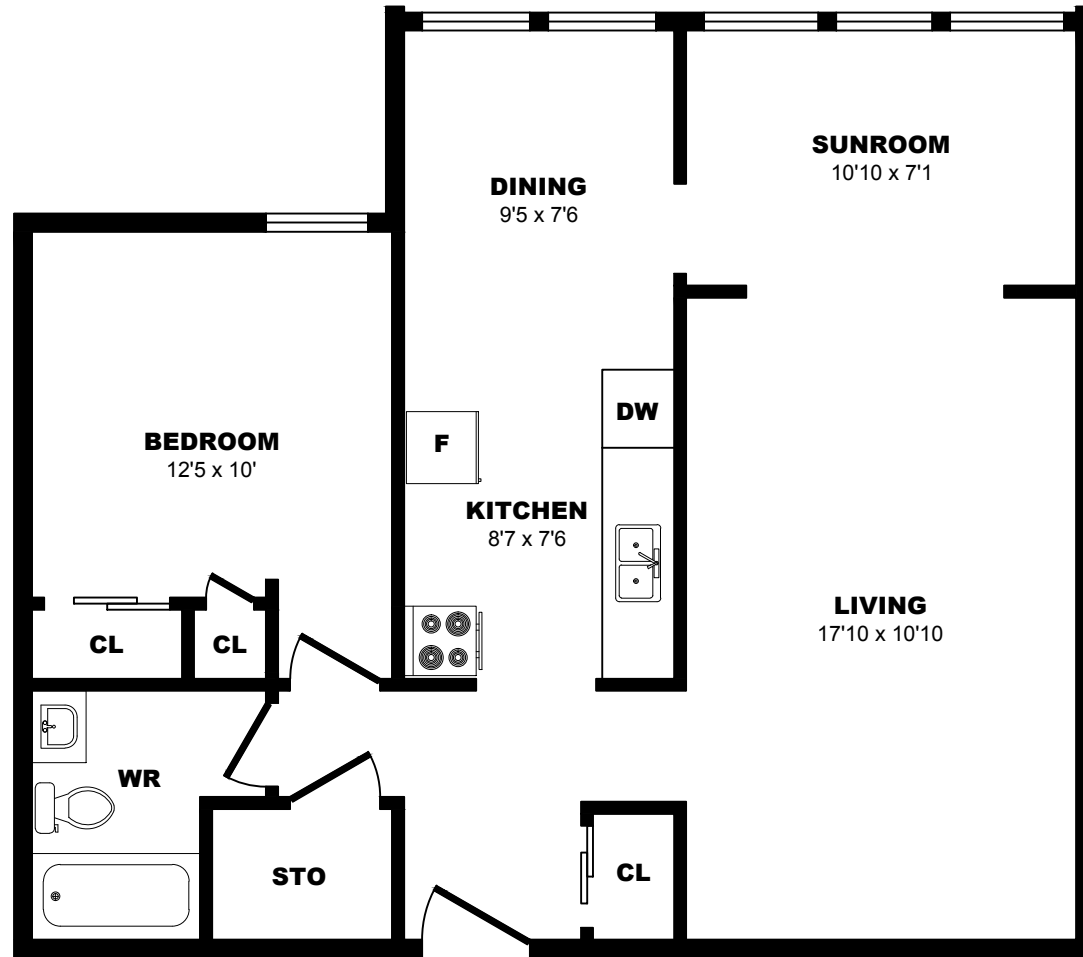

75 Fiddlers Green Road, London - 1 Bdrm A, 545sf

All dimensions are approximate. Sizes and specifications are subject to change without notice E. & O. E.
All illustrations are artist's concept. Actual usable floor space may vary slightly from stated floor area.

75 Fiddlers Green Road, London - 1 Bdrm B, 580sf

All dimensions are approximate. Sizes and specifications are subject to change without notice E. & O. E.
All illustrations are artist's concept. Actual usable floor space may vary slightly from stated floor area.

75 Fiddlers Green Road, London - 1 Bdrm C, 675sf

All dimensions are approximate. Sizes and specifications are subject to change without notice E. & O. E.
 All illustrations are artist's concept. Actual usable floor space may vary slightly from stated floor area.

75 Fiddlers Green Road, London - 2 Bdrm A, 870sf

All dimensions are approximate. Sizes and specifications are subject to change without notice E. & O. E.
All illustrations are artist's concept. Actual usable floor space may vary slightly from stated floor area.