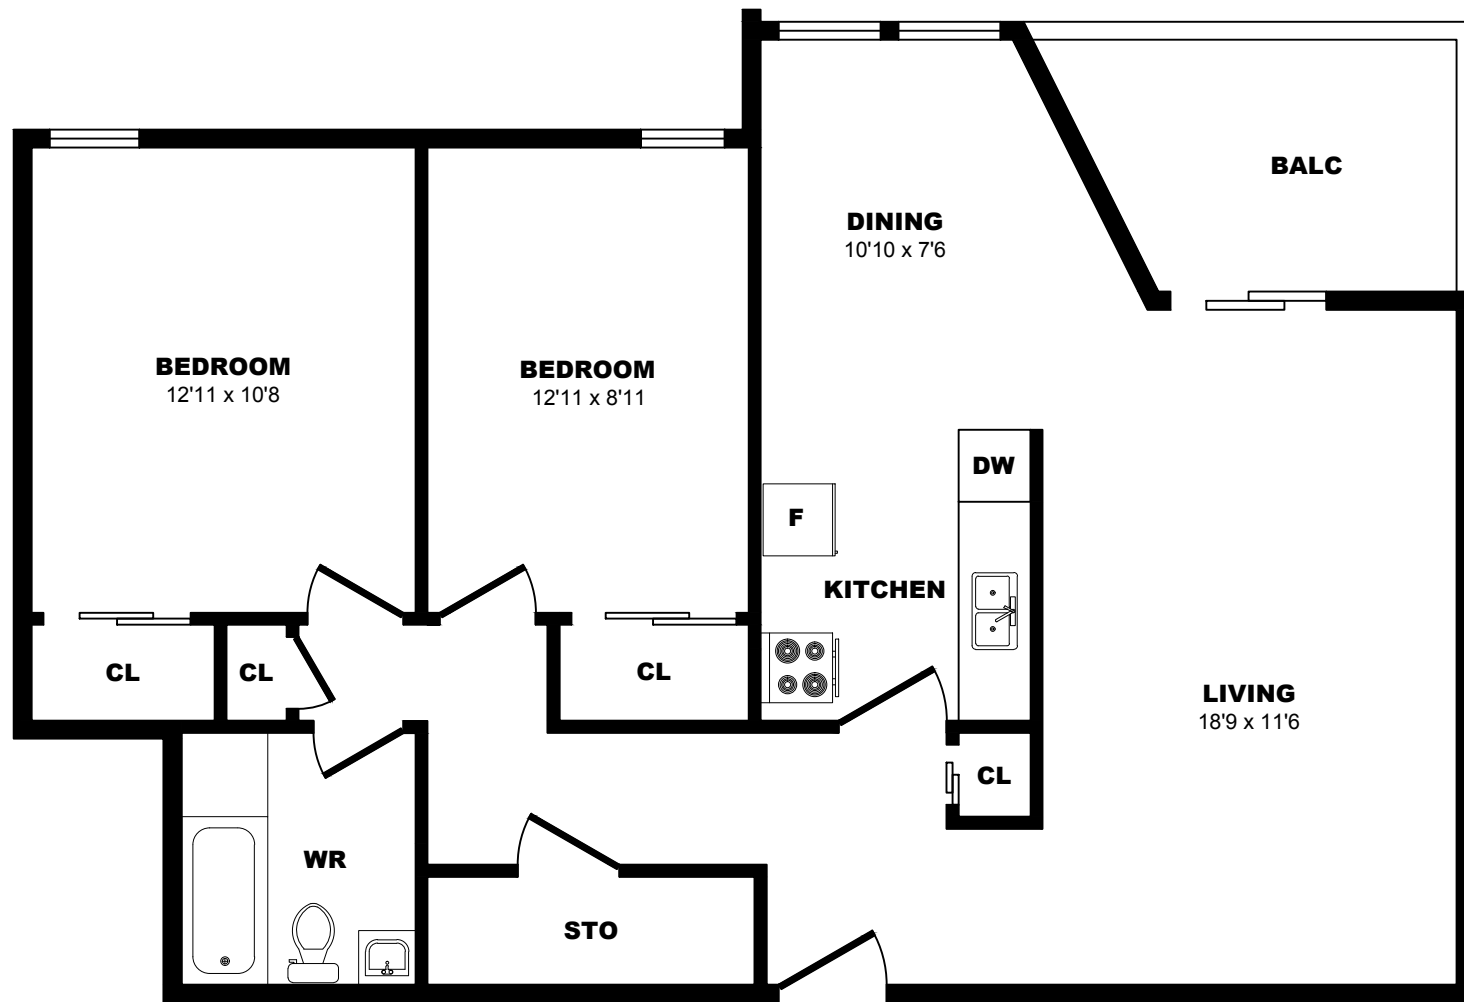

75 Fiddlers Green Road, London - 1 Bdrm A, 545sf

All dimensions are approximate. Sizes and specifications are subject to change without notice E. & O. E.
All illustrations are artist's concept. Actual usable floor space may vary slightly from stated floor area.

75 Fiddlers Green Road, London - 1 Bdrm B, 580sf

All dimensions are approximate. Sizes and specifications are subject to change without notice E. & O. E.
All illustrations are artist's concept. Actual usable floor space may vary slightly from stated floor area.

75 Fiddlers Green Road, London - 1 Bdrm C, 675sf

All dimensions are approximate. Sizes and specifications are subject to change without notice E. & O. E.
 All illustrations are artist's concept. Actual usable floor space may vary slightly from stated floor area.

75 Fiddlers Green Road, London - 2 Bdrm A, 870sf

All dimensions are approximate. Sizes and specifications are subject to change without notice E. & O. E.
All illustrations are artist's concept. Actual usable floor space may vary slightly from stated floor area.