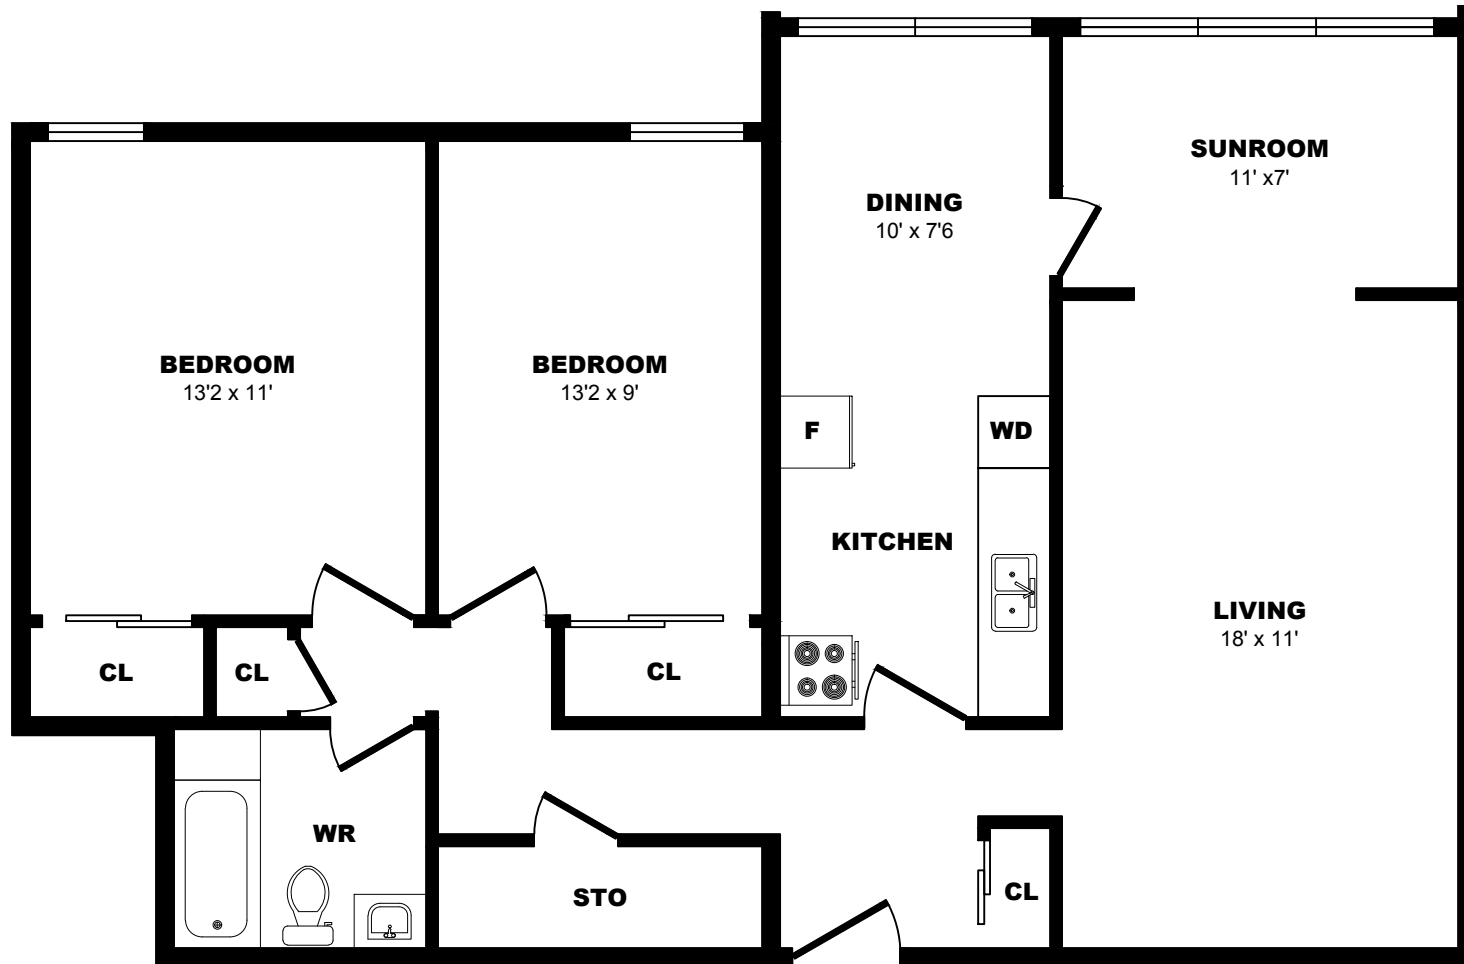

## 75 Fiddlers Green Road, London - 2 Bdrm A, 870sf

All dimensions are approximate. Sizes and specifications are subject to change without notice E. & O. E.  
 All illustrations are artist's concept. Actual usable floor space may vary slightly from stated floor area.

## 75 Fiddlers Green Road, London - 2 Bdrm B, 920sf

All dimensions are approximate. Sizes and specifications are subject to change without notice E. & O. E.  
All illustrations are artist's concept. Actual usable floor space may vary slightly from stated floor area.