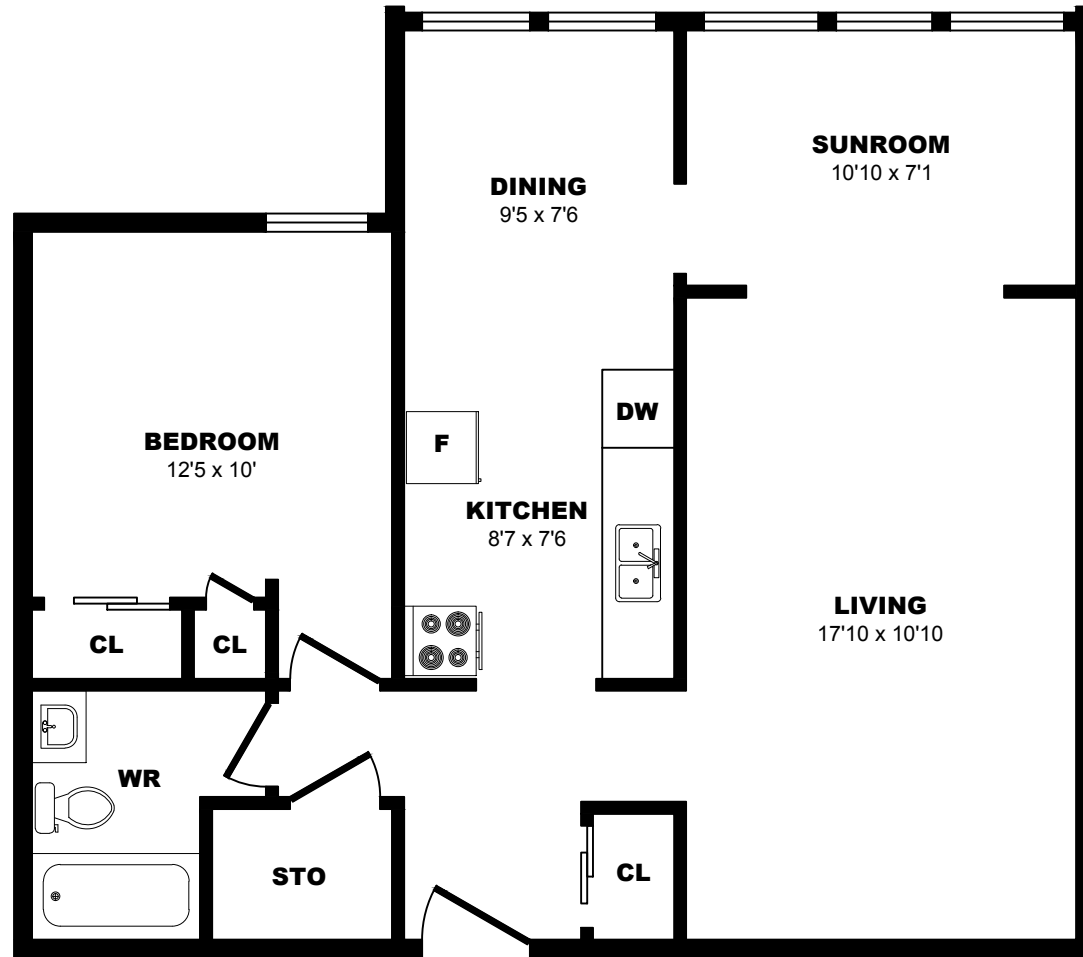

## 75 Fiddlers Green Road, London - 1 Bdrm A, 545sf

All dimensions are approximate. Sizes and specifications are subject to change without notice E. & O. E.  
All illustrations are artist's concept. Actual usable floor space may vary slightly from stated floor area.

## 75 Fiddlers Green Road, London - 1 Bdrm B, 580sf

All dimensions are approximate. Sizes and specifications are subject to change without notice E. & O. E.  
All illustrations are artist's concept. Actual usable floor space may vary slightly from stated floor area.

## 75 Fiddlers Green Road, London - 1 Bdrm C, 675sf

All dimensions are approximate. Sizes and specifications are subject to change without notice E. & O. E.  
All illustrations are artist's concept. Actual usable floor space may vary slightly from stated floor area.