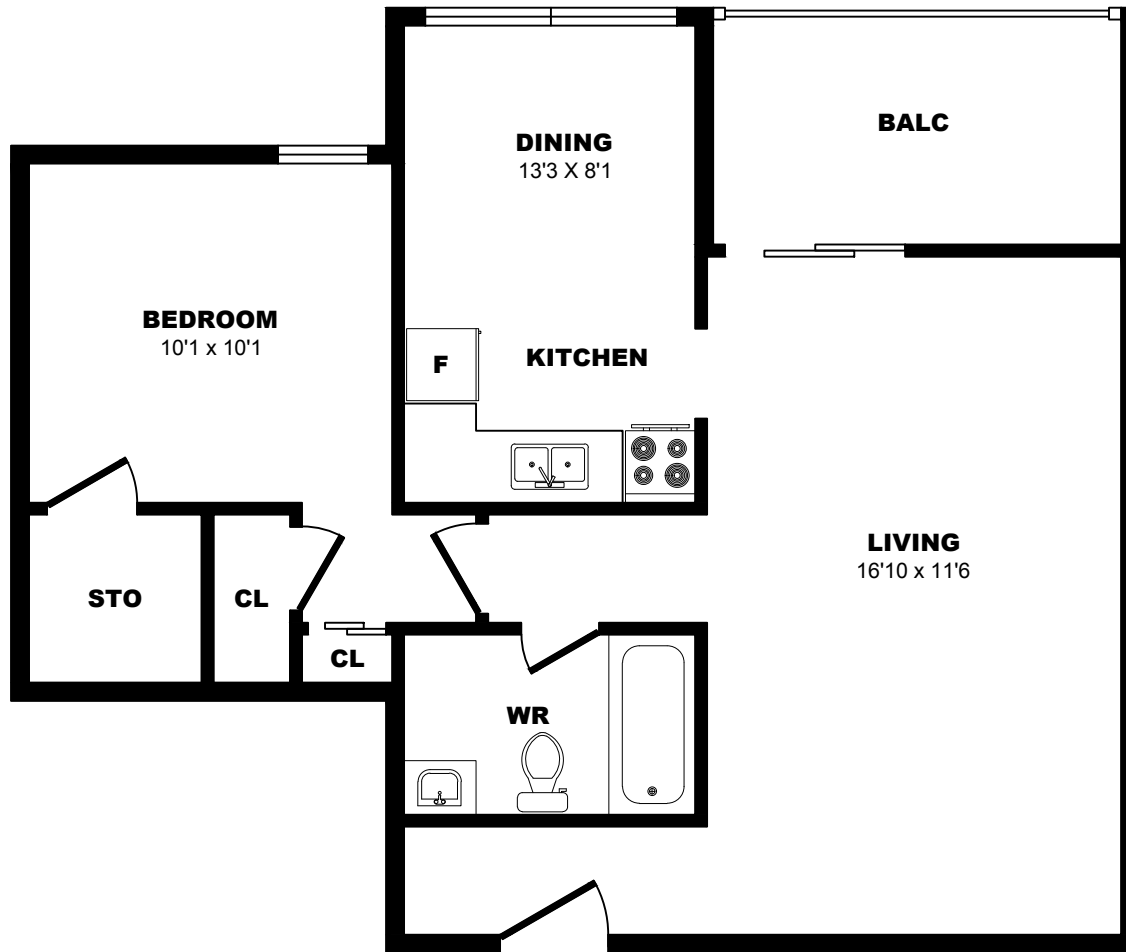

## 75 Fiddlers Green Road, London - 1 Bdrm A, 545sf

All dimensions are approximate. Sizes and specifications are subject to change without notice E. & O. E.  
All illustrations are artist's concept. Actual usable floor space may vary slightly from stated floor area.

## 75 Fiddlers Green Road, London - 1 Bdrm B, 580sf

All dimensions are approximate. Sizes and specifications are subject to change without notice E. & O. E.  
All illustrations are artist's concept. Actual usable floor space may vary slightly from stated floor area.

## 75 Fiddlers Green Road, London - 1 Bdrm C, 675sf

All dimensions are approximate. Sizes and specifications are subject to change without notice E. & O. E.  
All illustrations are artist's concept. Actual usable floor space may vary slightly from stated floor area.