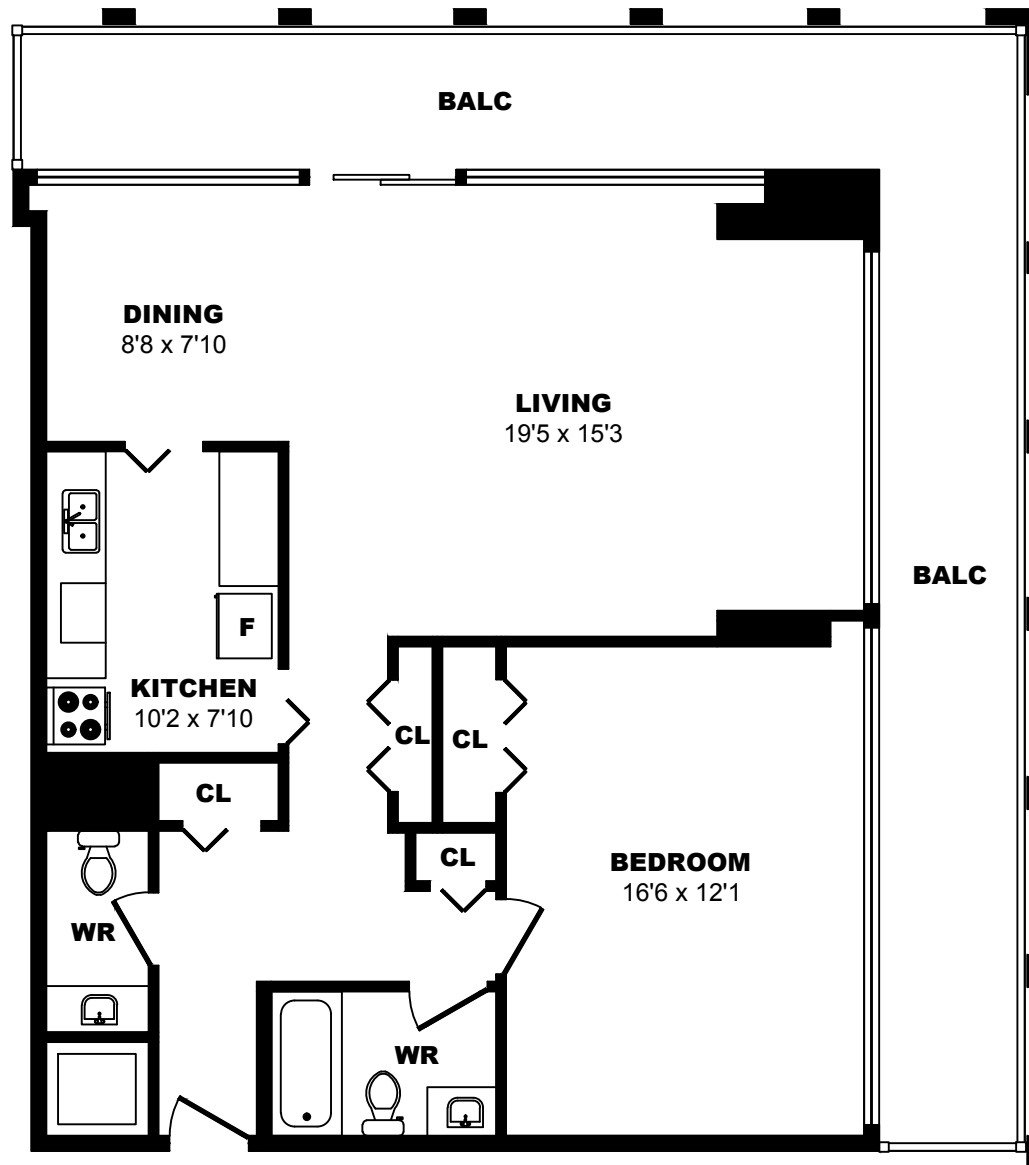

355 St. Clair Ave W, Toronto – 1 Bdrm, 860sf

All dimensions are approximate. Sizes and specifications are subject to change without notice E. & O. E. All illustrations are artist's concept. Actual usable floor space may vary slightly from stated floor area.

355 St. Clair Ave W, Toronto - 1 Bdrm B, 886sf

All dimensions are approximate. Sizes and specifications are subject to change without notice E. & O. E.
 All illustrations are artist's concept. Actual usable floor space may vary slightly from stated floor area.

355 St. Clair Ave W, Toronto - 1 Bdrm C,sf

All dimensions are approximate. Sizes and specifications are subject to change without notice E. & O. E. All illustrations are artist's concept. Actual usable floor space may vary slightly from stated floor area.