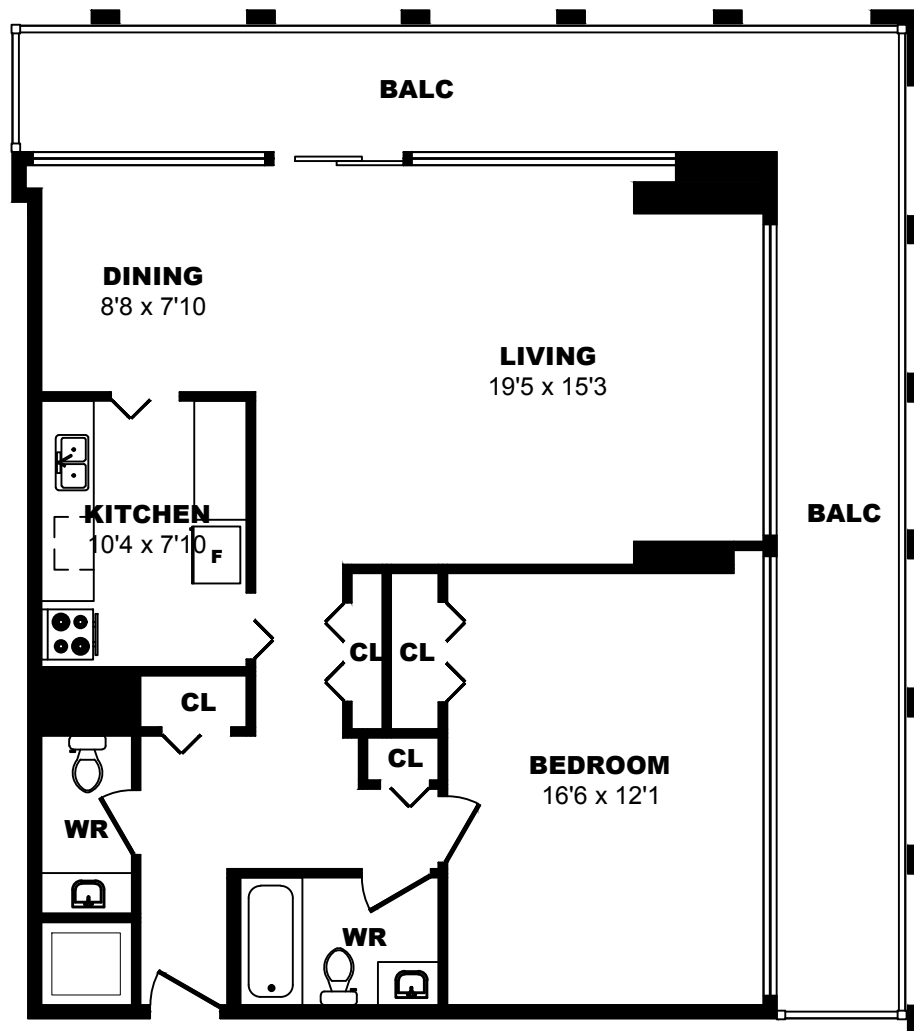

355 St. Clair Ave W, Toronto – 1 Bdrm, 860sf

All dimensions are approximate. Sizes and specifications are subject to change without notice E. & O. E. All illustrations are artist's concept. Actual usable floor space may vary slightly from stated floor area.

355 St. Clair Ave W, Toronto - 1 Bdrm B, 886sf

All dimensions are approximate. Sizes and specifications are subject to change without notice E. & O. E.
 All illustrations are artist's concept. Actual usable floor space may vary slightly from stated floor area.

355 St. Clair Ave W, Toronto - 1 Bdrm C,sf

All dimensions are approximate. Sizes and specifications are subject to change without notice E. & O. E. All illustrations are artist's concept. Actual usable floor space may vary slightly from stated floor area.