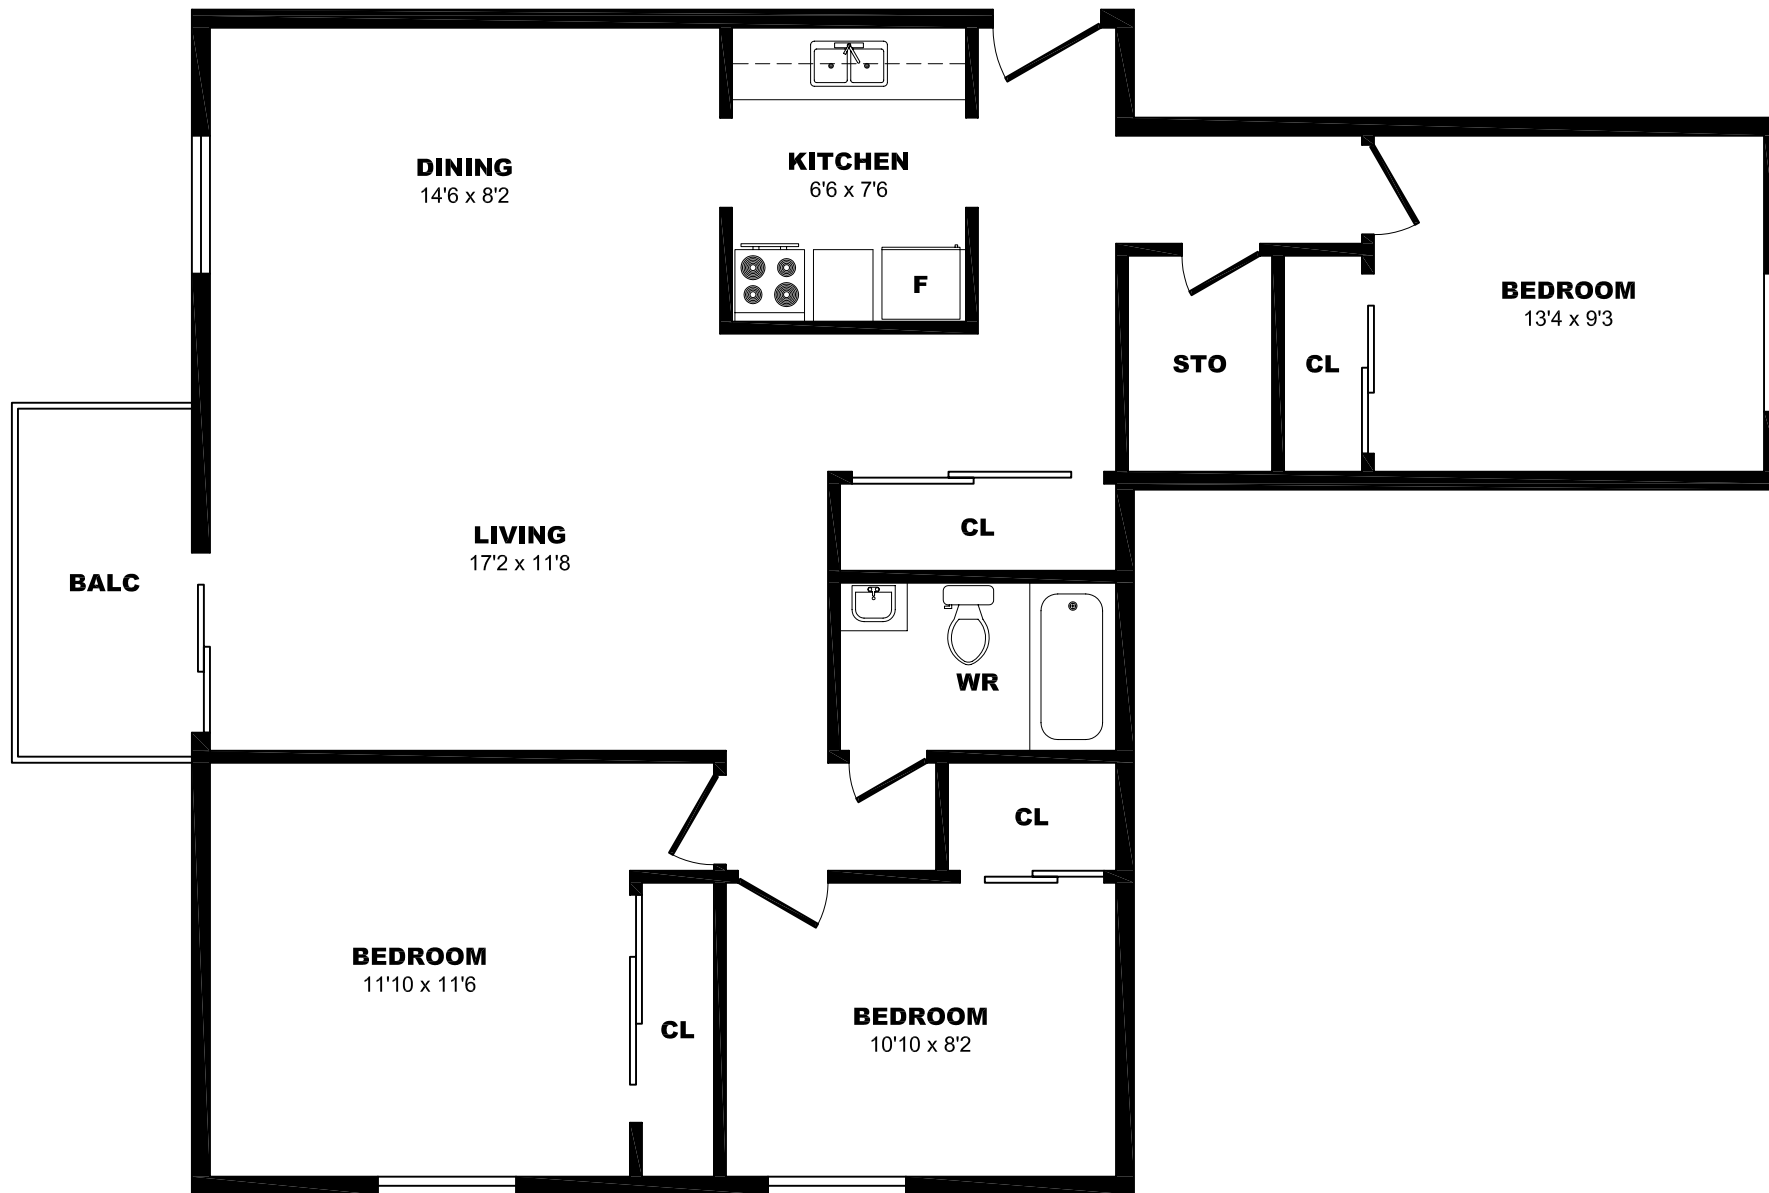

## 80 Orenda Court, Brampton – 1 Bdrm B, 580sf

All dimensions are approximate. Sizes and specifications are subject to change without notice E. & O. E.  
All illustrations are artist's concept. Actual usable floor space may vary slightly from stated floor area.

## 80 Orenda Court, Brampton – 2 Bdrm E, 760sf

All dimensions are approximate. Sizes and specifications are subject to change without notice E. & O. E.  
All illustrations are artist's concept. Actual usable floor space may vary slightly from stated floor area.

## 80 Orenda Court, Brampton – 3 Bdrm A, 960sf

All dimensions are approximate. Sizes and specifications are subject to change without notice E. & O. E.  
All illustrations are artist's concept. Actual usable floor space may vary slightly from stated floor area.

## 80 Orenda Court, Brampton – 3 Bdrm B, 985sf

All dimensions are approximate. Sizes and specifications are subject to change without notice E. & O. E.  
All illustrations are artist's concept. Actual usable floor space may vary slightly from stated floor area.