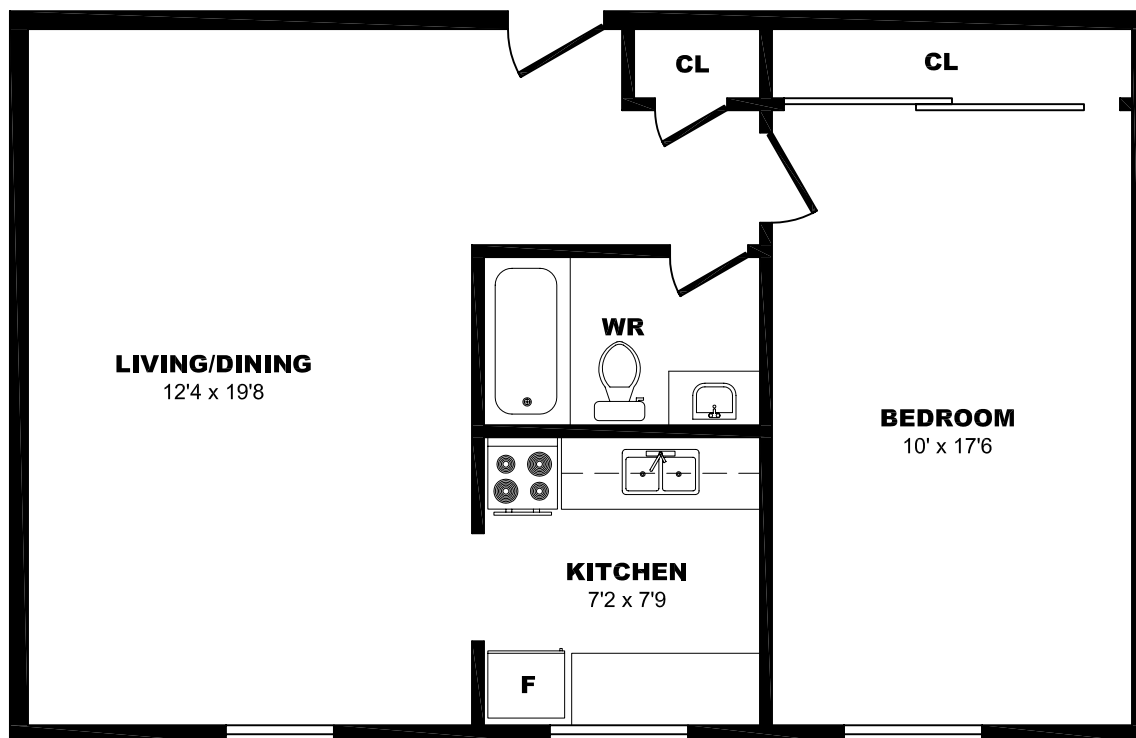

## 80 Orenda Court, Brampton – 1 Bdrm A, 595sf

All dimensions are approximate. Sizes and specifications are subject to change without notice E. & O. E.  
All illustrations are artist's concept. Actual usable floor space may vary slightly from stated floor area.

## 80 Orenda Court, Brampton – 1 Bdrm B, 580sf

All dimensions are approximate. Sizes and specifications are subject to change without notice E. & O. E.  
All illustrations are artist's concept. Actual usable floor space may vary slightly from stated floor area.

## 80 Orenda Court, Brampton – 1 Bdrm C, 595sf

All dimensions are approximate. Sizes and specifications are subject to change without notice E. & O. E.  
All illustrations are artist's concept. Actual usable floor space may vary slightly from stated floor area.

## 80 Orenda Court, Brampton - 2 Bdrm A, 820sf

All dimensions are approximate. Sizes and specifications are subject to change without notice E. & O. E.  
All illustrations are artist's concept. Actual usable floor space may vary slightly from stated floor area.