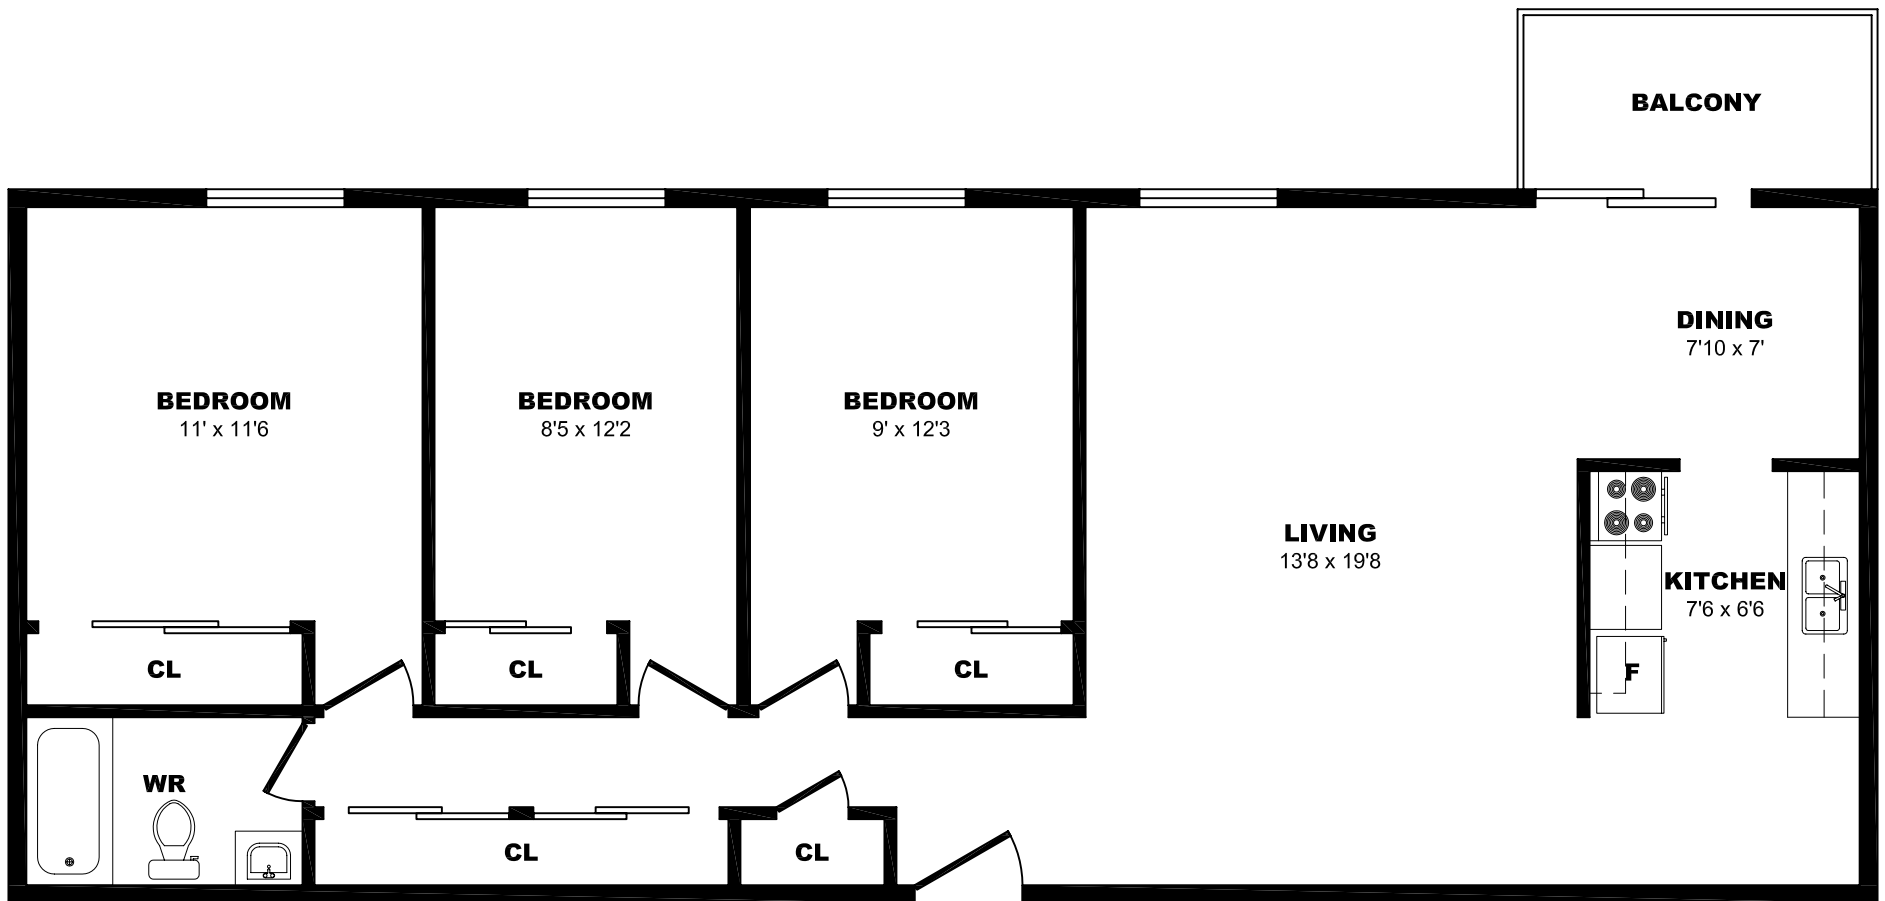

## 80 Orenda Court, Brampton – 2 Bdrm C, 815sf

All dimensions are approximate. Sizes and specifications are subject to change without notice E. & O. E.  
All illustrations are artist's concept. Actual usable floor space may vary slightly from stated floor area.

## 80 Orenda Court, Brampton – 2 Bdrm D, 810sf

All dimensions are approximate. Sizes and specifications are subject to change without notice E. & O. E.  
All illustrations are artist's concept. Actual usable floor space may vary slightly from stated floor area.

## 80 Orenda Court, Brampton – 2 Bdrm E, 760sf

All dimensions are approximate. Sizes and specifications are subject to change without notice E. & O. E.  
All illustrations are artist's concept. Actual usable floor space may vary slightly from stated floor area.

## 80 Orenda Court, Brampton – 3 Bdrm A, 960sf

All dimensions are approximate. Sizes and specifications are subject to change without notice E. & O. E.  
All illustrations are artist's concept. Actual usable floor space may vary slightly from stated floor area.