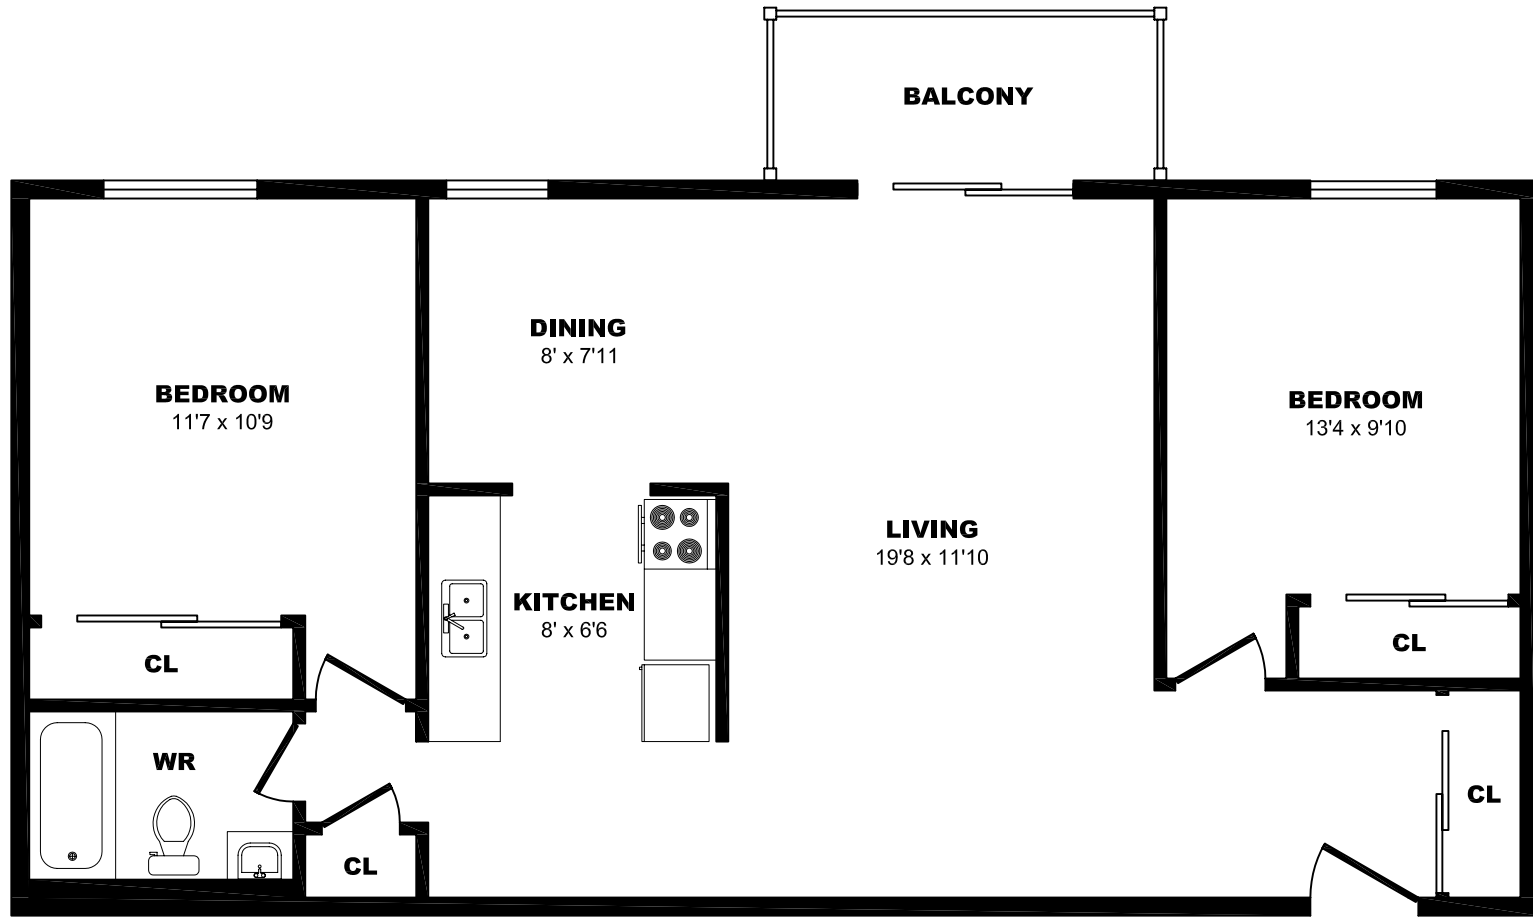

## 80 Orenda Court, Brampton – 1 Bdrm B, 580sf

All dimensions are approximate. Sizes and specifications are subject to change without notice E. & O. E.  
All illustrations are artist's concept. Actual usable floor space may vary slightly from stated floor area.

## 80 Orenda Court, Brampton – 1 Bdrm C, 595sf

All dimensions are approximate. Sizes and specifications are subject to change without notice E. & O. E.  
All illustrations are artist's concept. Actual usable floor space may vary slightly from stated floor area.

## 80 Orenda Court, Brampton - 2 Bdrm A, 820sf

All dimensions are approximate. Sizes and specifications are subject to change without notice E. & O. E.  
All illustrations are artist's concept. Actual usable floor space may vary slightly from stated floor area.

## 80 Orenda Court, Brampton – 2 Bdrm B, 795sf

All dimensions are approximate. Sizes and specifications are subject to change without notice E. & O. E.  
 All illustrations are artist's concept. Actual usable floor space may vary slightly from stated floor area.