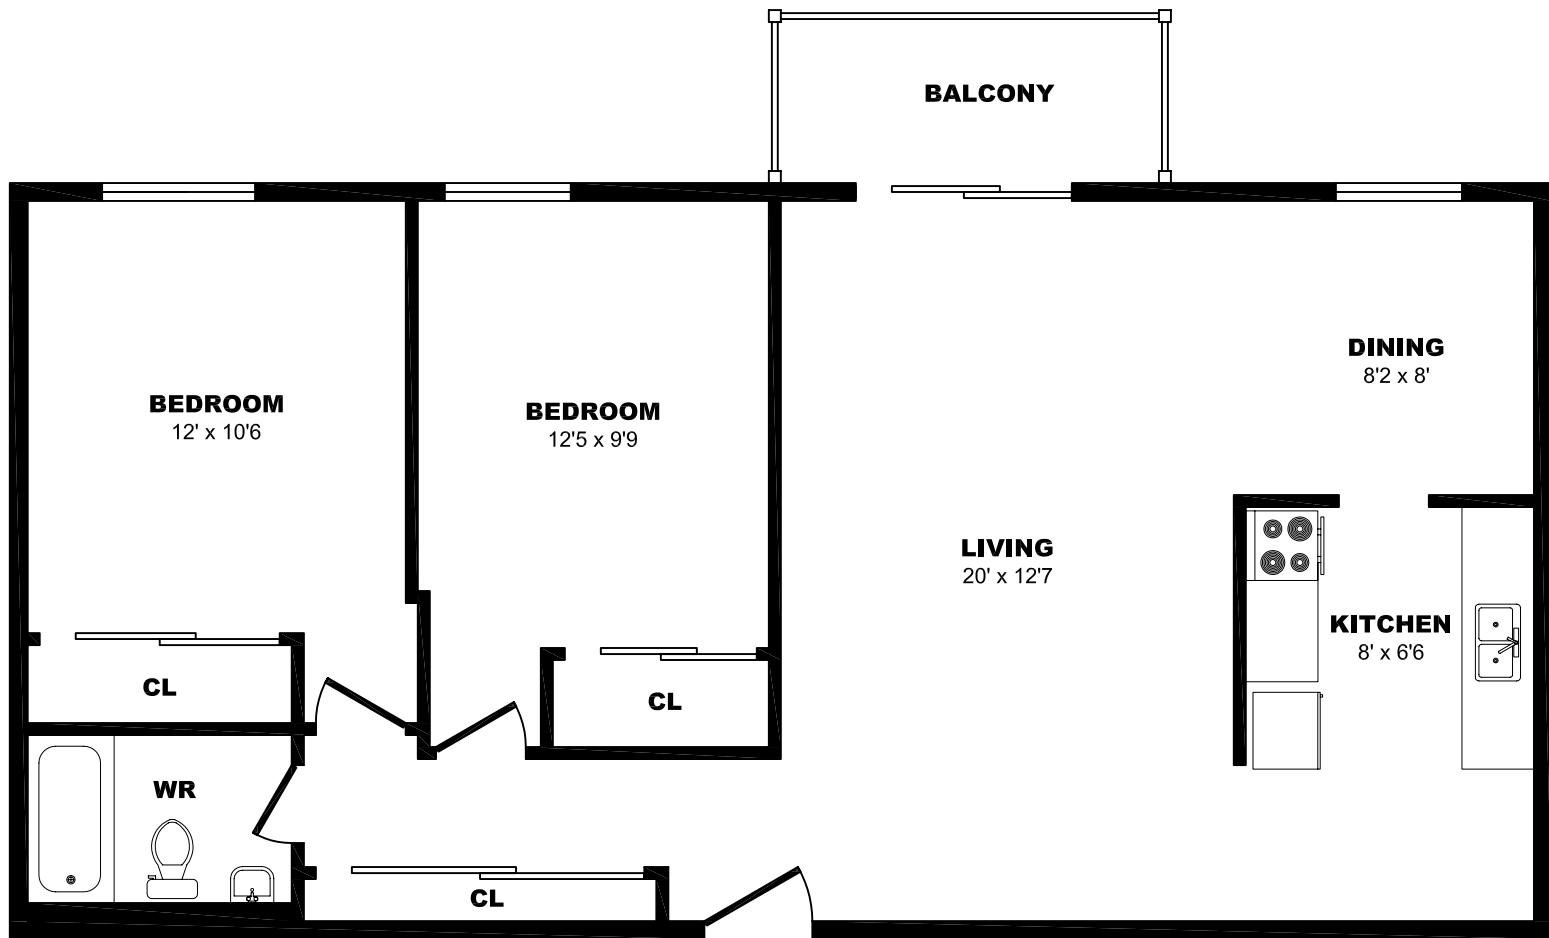

## 80 Orenda Court, Brampton – 1 Bdrm B, 580sf

All dimensions are approximate. Sizes and specifications are subject to change without notice E. & O. E.  
All illustrations are artist's concept. Actual usable floor space may vary slightly from stated floor area.

## 80 Orenda Court, Brampton – 1 Bdrm C, 595sf

All dimensions are approximate. Sizes and specifications are subject to change without notice E. & O. E.  
All illustrations are artist's concept. Actual usable floor space may vary slightly from stated floor area.

## 80 Orenda Court, Brampton - 2 Bdrm A, 820sf

All dimensions are approximate. Sizes and specifications are subject to change without notice E. & O. E.  
All illustrations are artist's concept. Actual usable floor space may vary slightly from stated floor area.

## 80 Orenda Court, Brampton – 2 Bdrm B, 795sf

All dimensions are approximate. Sizes and specifications are subject to change without notice E. & O. E.  
 All illustrations are artist's concept. Actual usable floor space may vary slightly from stated floor area.