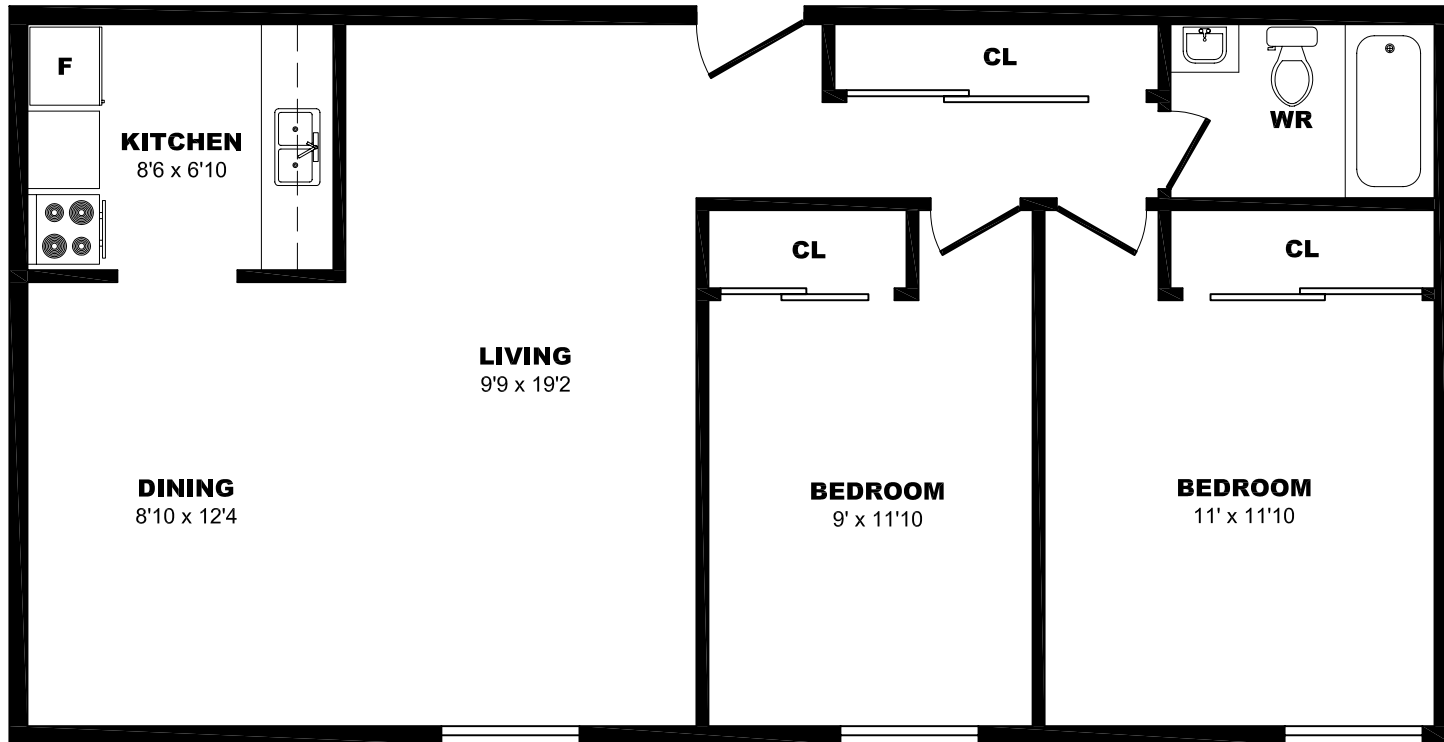

## 80 Orenda Court, Brampton - 2 Bdrm A, 820sf

All dimensions are approximate. Sizes and specifications are subject to change without notice E. & O. E.  
All illustrations are artist's concept. Actual usable floor space may vary slightly from stated floor area.

## 80 Orenda Court, Brampton – 2 Bdrm B, 795sf

All dimensions are approximate. Sizes and specifications are subject to change without notice E. & O. E.  
 All illustrations are artist's concept. Actual usable floor space may vary slightly from stated floor area.

## 80 Orenda Court, Brampton – 2 Bdrm C, 815sf

All dimensions are approximate. Sizes and specifications are subject to change without notice E. & O. E.  
All illustrations are artist's concept. Actual usable floor space may vary slightly from stated floor area.

## 80 Orenda Court, Brampton – 2 Bdrm D, 810sf

All dimensions are approximate. Sizes and specifications are subject to change without notice E. & O. E.  
All illustrations are artist's concept. Actual usable floor space may vary slightly from stated floor area.