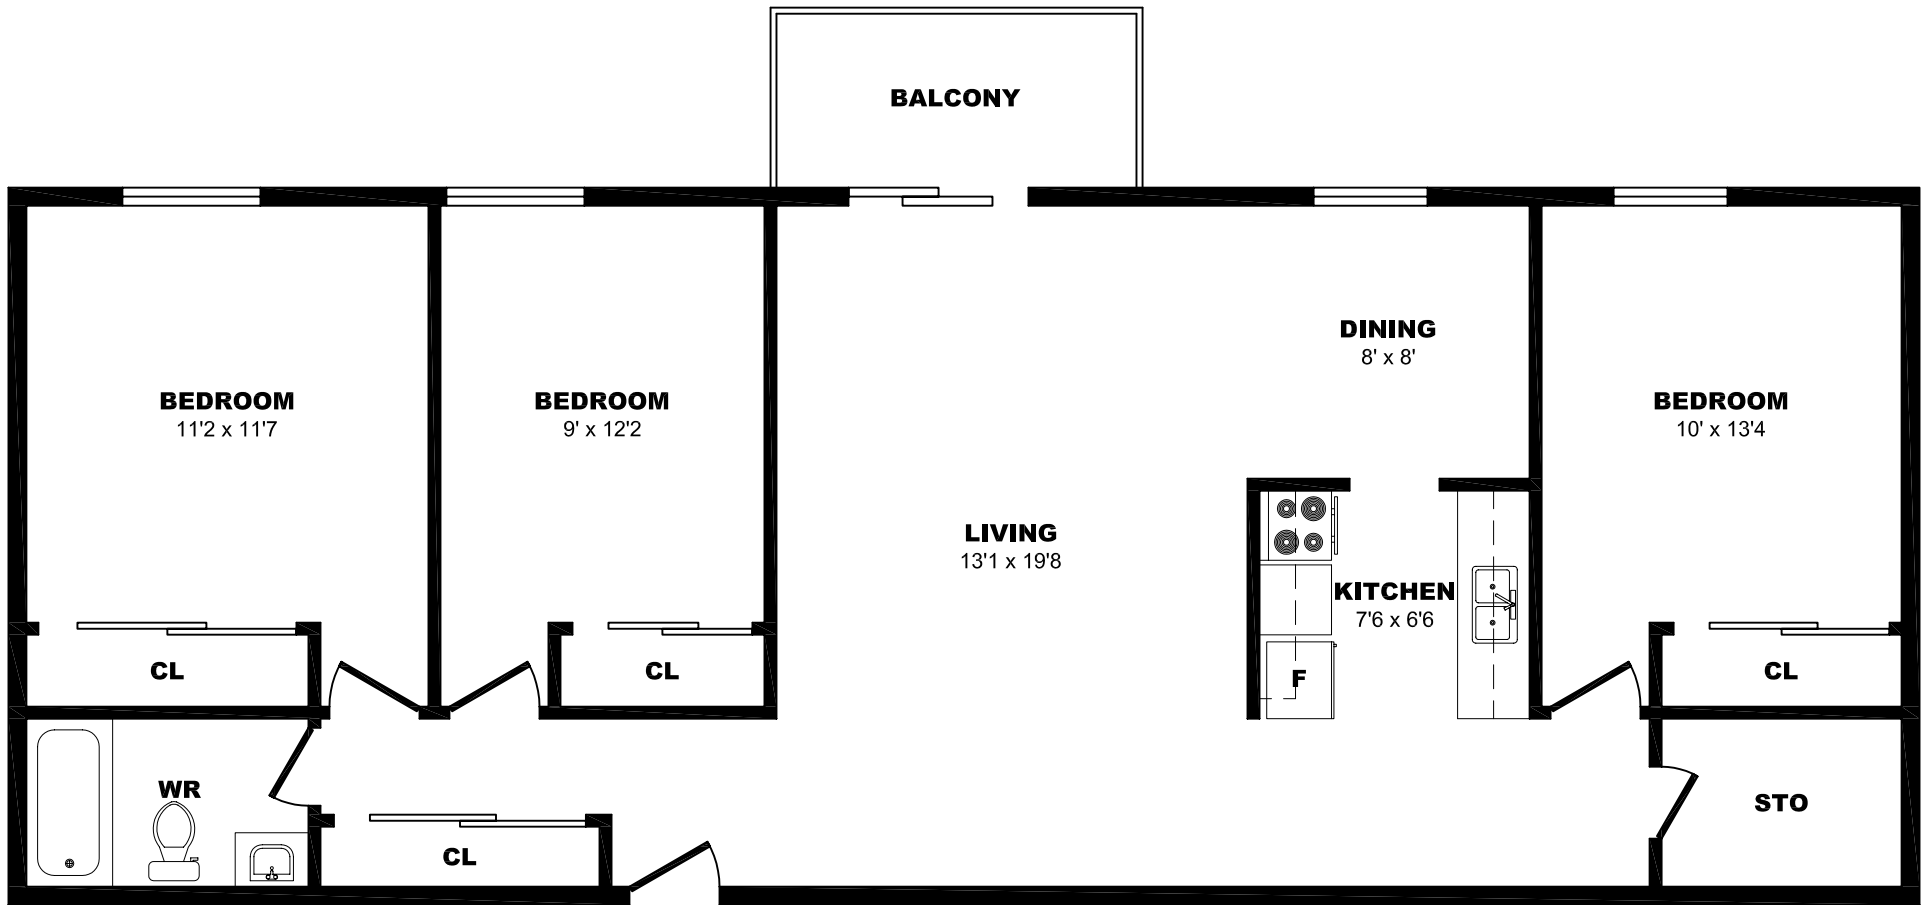

## 80 Orenda Court, Brampton – 2 Bdrm D, 810sf

All dimensions are approximate. Sizes and specifications are subject to change without notice E. & O. E.  
All illustrations are artist's concept. Actual usable floor space may vary slightly from stated floor area.

## 80 Orenda Court, Brampton – 2 Bdrm E, 760sf

All dimensions are approximate. Sizes and specifications are subject to change without notice E. & O. E.  
All illustrations are artist's concept. Actual usable floor space may vary slightly from stated floor area.

## 80 Orenda Court, Brampton – 3 Bdrm A, 960sf

All dimensions are approximate. Sizes and specifications are subject to change without notice E. & O. E.  
All illustrations are artist's concept. Actual usable floor space may vary slightly from stated floor area.

## 80 Orenda Court, Brampton – 3 Bdrm B, 985sf

All dimensions are approximate. Sizes and specifications are subject to change without notice E. & O. E.  
All illustrations are artist's concept. Actual usable floor space may vary slightly from stated floor area.