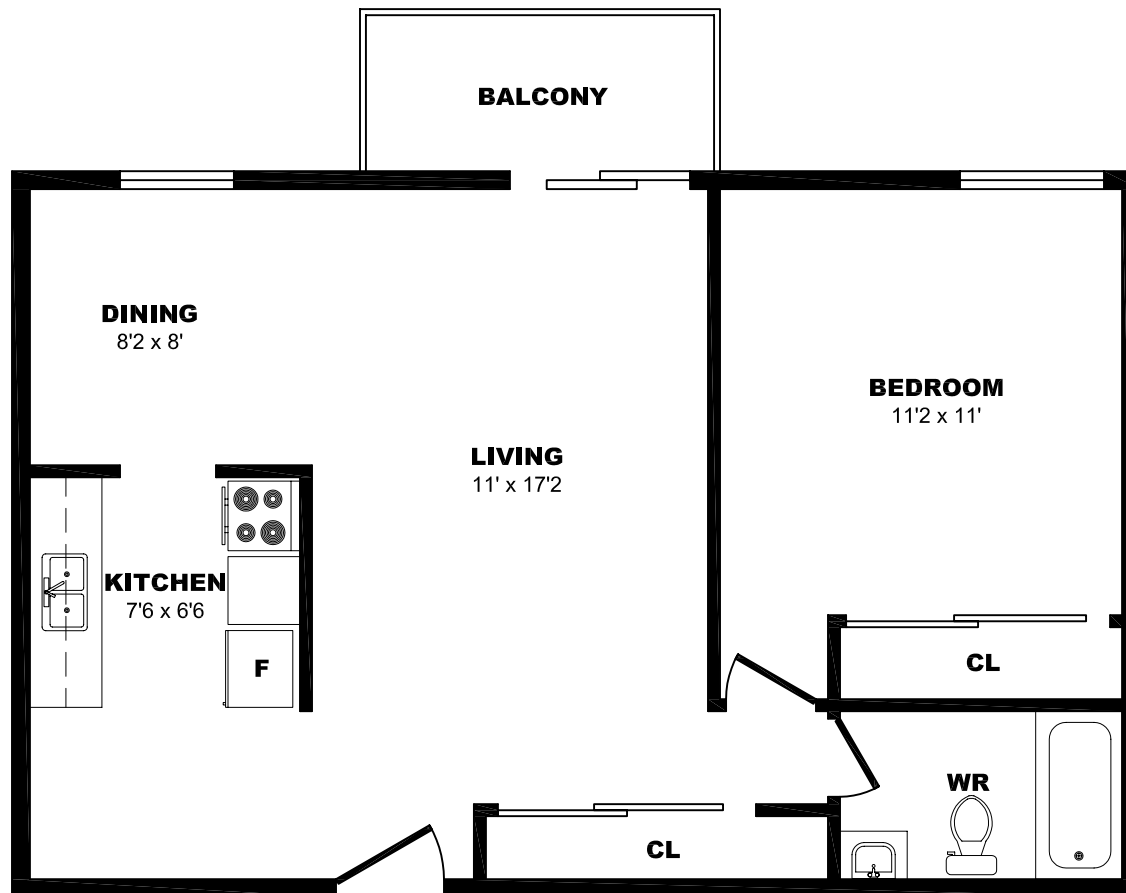

## 80 Orenda Court, Brampton – 1 Bdrm A, 595sf

All dimensions are approximate. Sizes and specifications are subject to change without notice E. & O. E.  
All illustrations are artist's concept. Actual usable floor space may vary slightly from stated floor area.

## 80 Orenda Court, Brampton – 1 Bdrm B, 580sf

All dimensions are approximate. Sizes and specifications are subject to change without notice E. & O. E.  
All illustrations are artist's concept. Actual usable floor space may vary slightly from stated floor area.

## 80 Orenda Court, Brampton – 1 Bdrm C, 595sf

All dimensions are approximate. Sizes and specifications are subject to change without notice E. & O. E.  
All illustrations are artist's concept. Actual usable floor space may vary slightly from stated floor area.

## 80 Orenda Court, Brampton - 2 Bdrm A, 820sf

All dimensions are approximate. Sizes and specifications are subject to change without notice E. & O. E.  
All illustrations are artist's concept. Actual usable floor space may vary slightly from stated floor area.