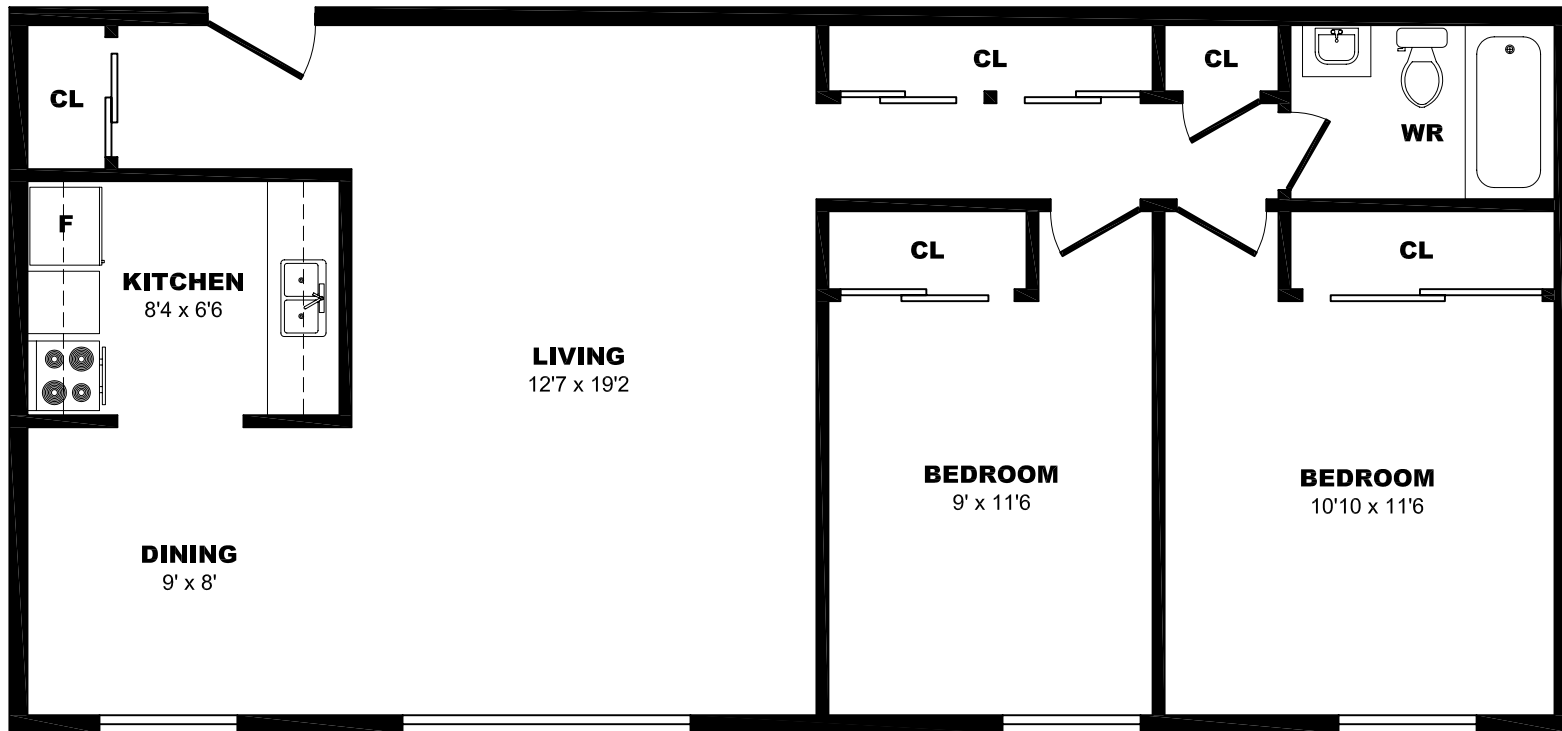

## 80 Orenda Court, Brampton – 1 Bdrm B, 580sf

All dimensions are approximate. Sizes and specifications are subject to change without notice E. & O. E.  
All illustrations are artist's concept. Actual usable floor space may vary slightly from stated floor area.

## 80 Orenda Court, Brampton - 2 Bdrm A, 820sf

All dimensions are approximate. Sizes and specifications are subject to change without notice E. & O. E.  
All illustrations are artist's concept. Actual usable floor space may vary slightly from stated floor area.

## 80 Orenda Court, Brampton – 2 Bdrm B, 795sf

All dimensions are approximate. Sizes and specifications are subject to change without notice E. & O. E.  
 All illustrations are artist's concept. Actual usable floor space may vary slightly from stated floor area.

## 80 Orenda Court, Brampton – 2 Bdrm C, 815sf

All dimensions are approximate. Sizes and specifications are subject to change without notice E. & O. E.  
All illustrations are artist's concept. Actual usable floor space may vary slightly from stated floor area.