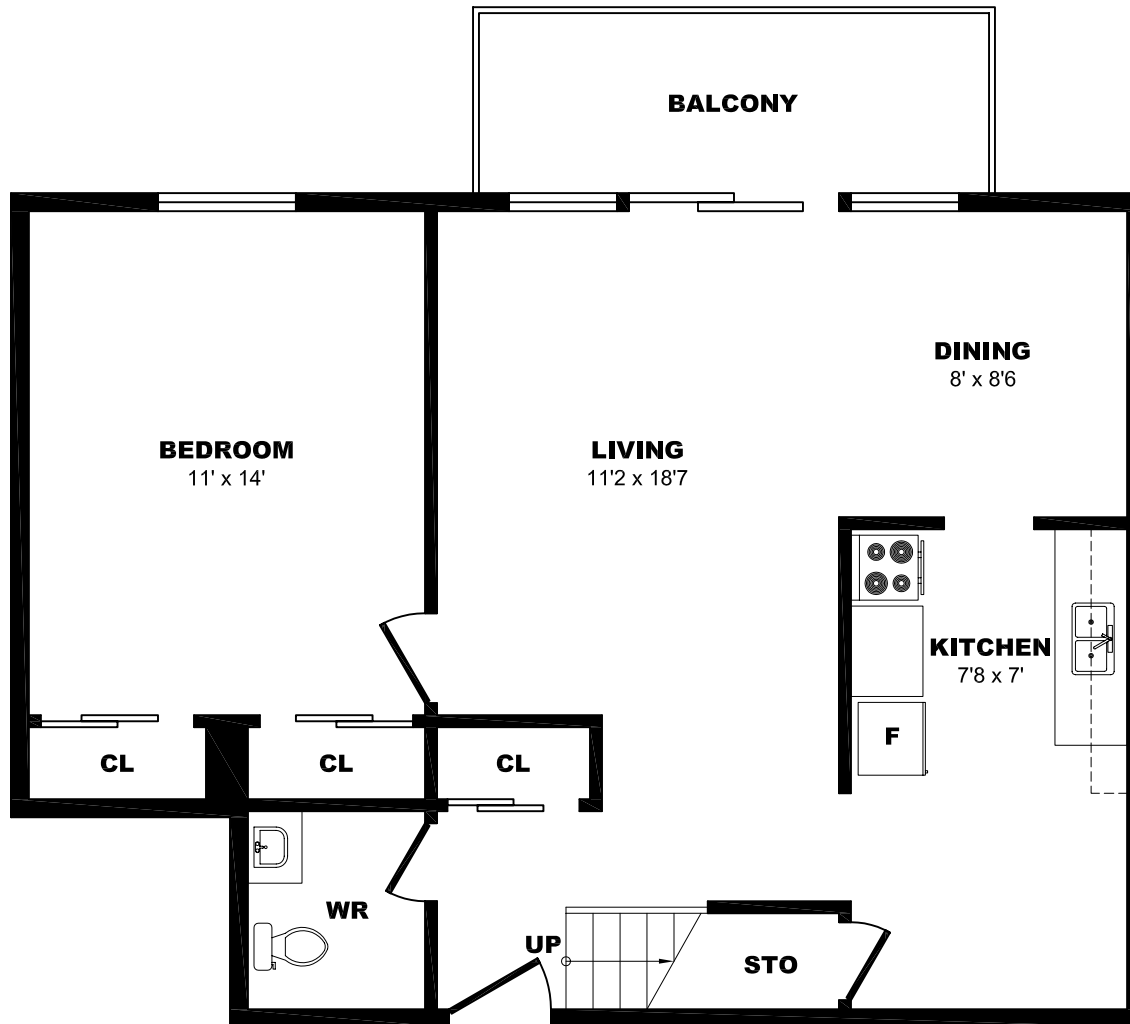

75 Orenda Court, Brampton – 3 Bdrm A, 995sf

All dimensions are approximate. Sizes and specifications are subject to change without notice E. & O. E.
 All illustrations are artist's concept. Actual usable floor space may vary slightly from stated floor area.

75 Orenda Court, Brampton – 3 Bdrm B, 1005sf (1 of 2)

All dimensions are approximate. Sizes and specifications are subject to change without notice E. & O. E.
All illustrations are artist's concept. Actual usable floor space may vary slightly from stated floor area.

75 Orenda Court, Brampton – 3 Bdrm B, 1005sf (2 of 2)

All dimensions are approximate. Sizes and specifications are subject to change without notice E. & O. E.
All illustrations are artist's concept. Actual usable floor space may vary slightly from stated floor area.

75 Orenda Court, Brampton – 3 Bdrm C, 1110sf (1 of 2)

All dimensions are approximate. Sizes and specifications are subject to change without notice E. & O. E.
All illustrations are artist's concept. Actual usable floor space may vary slightly from stated floor area.