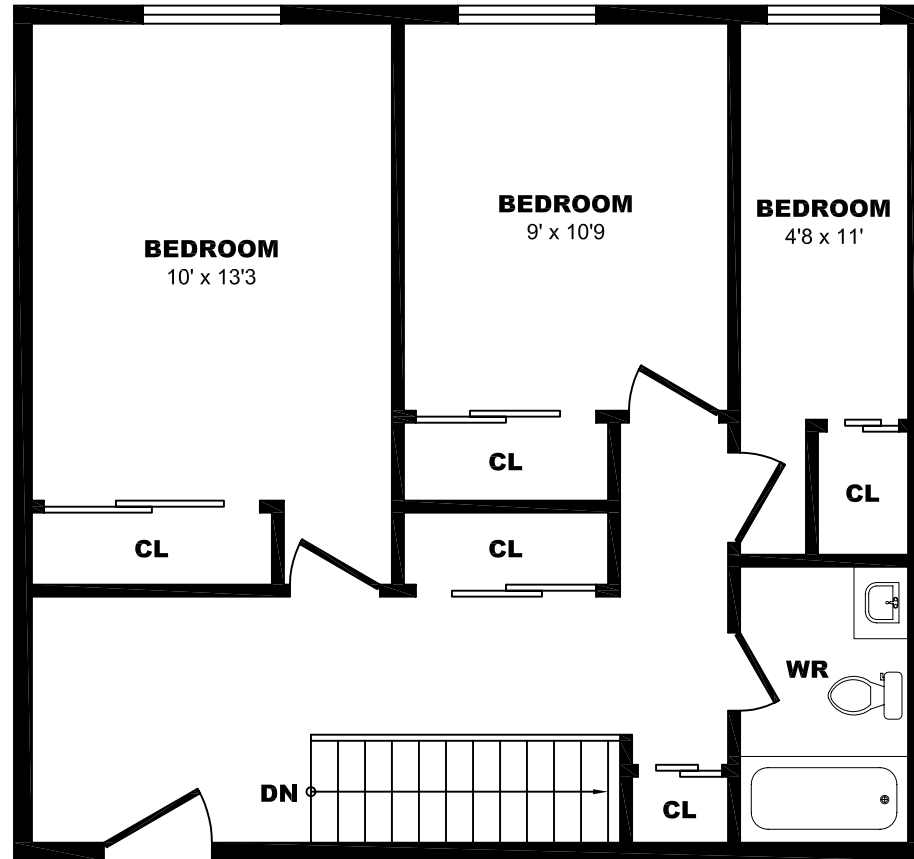

75 Orenda Court, Brampton – 3 Bdrm A, 995sf

All dimensions are approximate. Sizes and specifications are subject to change without notice E. & O. E.
 All illustrations are artist's concept. Actual usable floor space may vary slightly from stated floor area.

75 Orenda Court, Brampton – 3 Bdrm B, 1005sf (1 of 2)

All dimensions are approximate. Sizes and specifications are subject to change without notice E. & O. E.
All illustrations are artist's concept. Actual usable floor space may vary slightly from stated floor area.

75 Orenda Court, Brampton – 3 Bdrm B, 1005sf (2 of 2)

All dimensions are approximate. Sizes and specifications are subject to change without notice E. & O. E.
All illustrations are artist's concept. Actual usable floor space may vary slightly from stated floor area.

75 Orenda Court, Brampton – 3 Bdrm C, 1110sf (1 of 2)

All dimensions are approximate. Sizes and specifications are subject to change without notice E. & O. E.
All illustrations are artist's concept. Actual usable floor space may vary slightly from stated floor area.