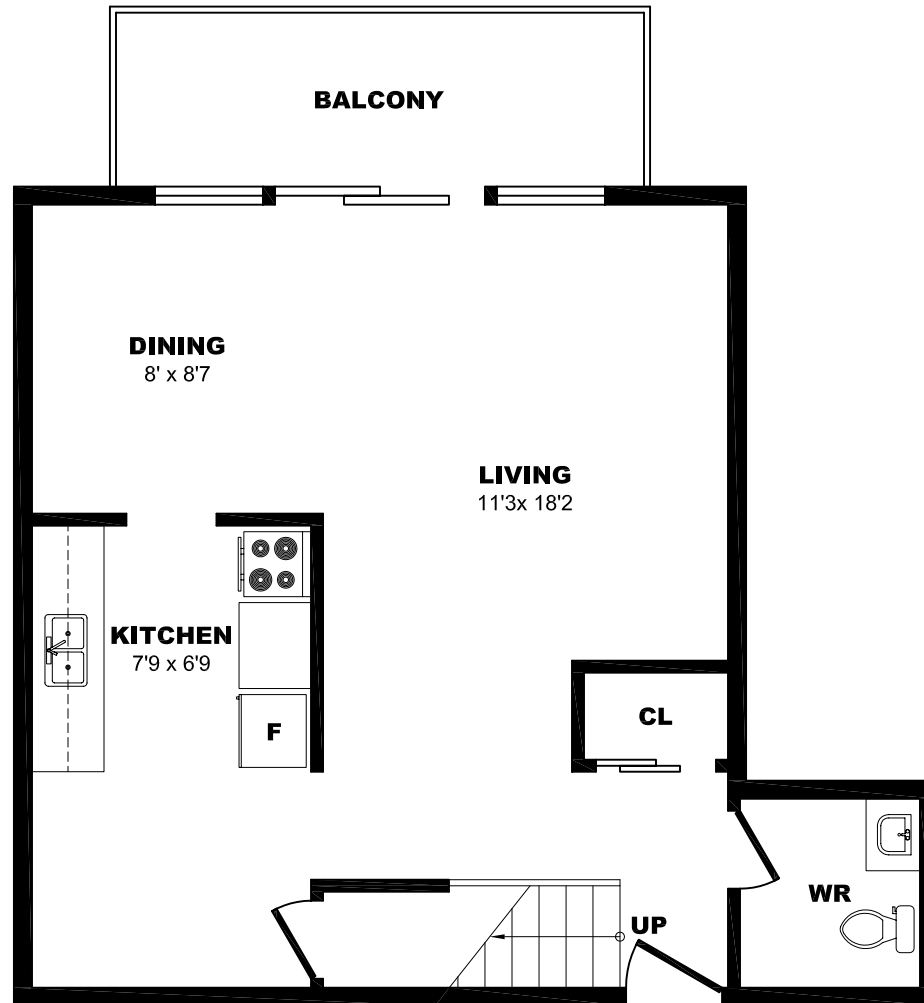

75 Orenda Court, Brampton – 3 Bdrm A, 995sf

All dimensions are approximate. Sizes and specifications are subject to change without notice E. & O. E.
 All illustrations are artist's concept. Actual usable floor space may vary slightly from stated floor area.

75 Orenda Court, Brampton – 3 Bdrm B, 1005sf (1 of 2)

All dimensions are approximate. Sizes and specifications are subject to change without notice E. & O. E.
All illustrations are artist's concept. Actual usable floor space may vary slightly from stated floor area.

75 Orenda Court, Brampton – 3 Bdrm B, 1005sf (2 of 2)

All dimensions are approximate. Sizes and specifications are subject to change without notice E. & O. E.
All illustrations are artist's concept. Actual usable floor space may vary slightly from stated floor area.

75 Orenda Court, Brampton – 3 Bdrm C, 1110sf (1 of 2)

All dimensions are approximate. Sizes and specifications are subject to change without notice E. & O. E.
All illustrations are artist's concept. Actual usable floor space may vary slightly from stated floor area.