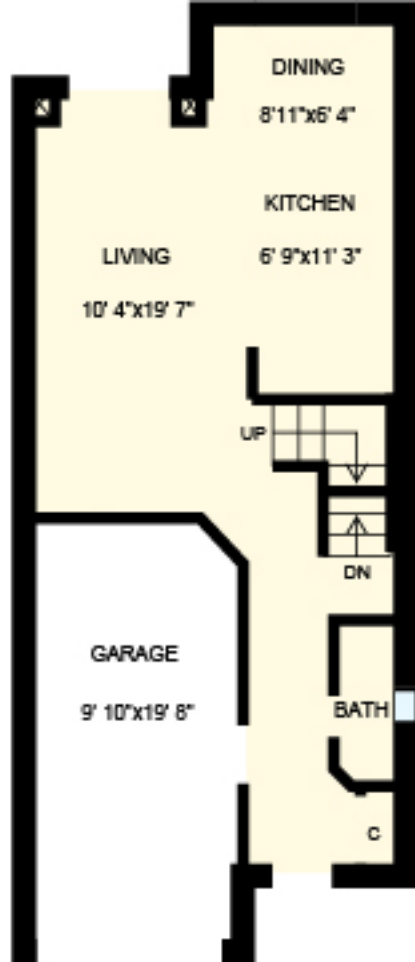

Forestview Townhomes, Ottawa • 3 Bdrm, 1689sf (2 of 3)

All dimensions are approximate. Sizes and specifications are subject to change without notice E. & O. E.
 All illustrations are artist's concept. Actual usable floor space may vary slightly from

Forestview Townhomes, Ottawa • 3 Bdrm, 1689sf (3 of 3)

All dimensions are approximate. Sizes and specifications are subject to change without notice E. & O. E.
All illustrations are artist's concept. Actual usable floor space may vary slightly from

Forestview Townhomes, Ottawa • 3 Bdrm, 1689sf (1 of 3)

All dimensions are approximate. Sizes and specifications are subject to change without notice E. & O. E.
All illustrations are artist's concept. Actual usable floor space may vary slightly from