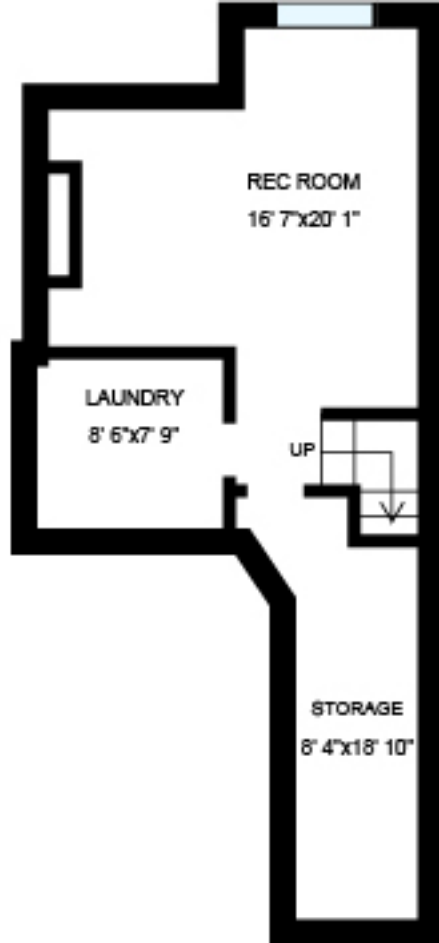

Forestview Townhomes, Ottawa • 3 Bdrm, 1689sf (2 of 3)

All dimensions are approximate. Sizes and specifications are subject to change without notice E. & O. E.
 All illustrations are artist's concept. Actual usable floor space may vary slightly from

Forestview Townhomes, Ottawa • 3 Bdrm, 1689sf (3 of 3)

All dimensions are approximate. Sizes and specifications are subject to change without notice E. & O. E.
All illustrations are artist's concept. Actual usable floor space may vary slightly from

Forestview Townhomes, Ottawa • 3 Bdrm, 1689sf (1 of 3)

All dimensions are approximate. Sizes and specifications are subject to change without notice E. & O. E.
All illustrations are artist's concept. Actual usable floor space may vary slightly from