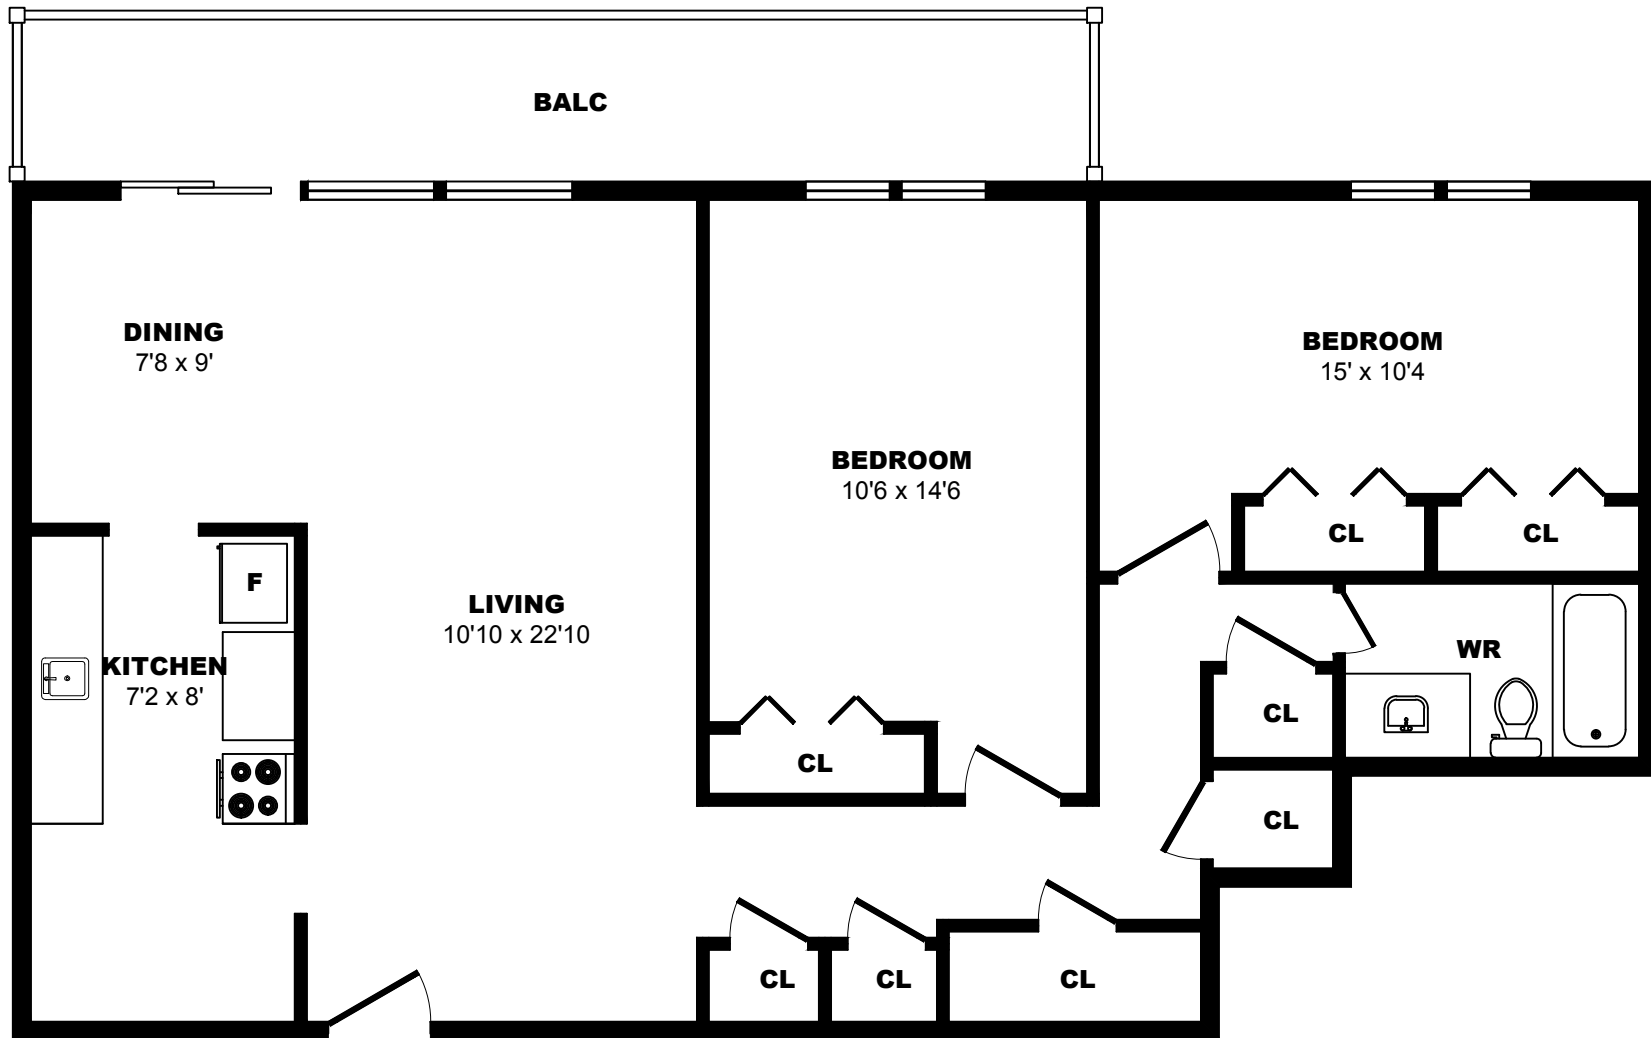

## 1216 York Mills Rd, North York - Bachelor A, 430sf

All dimensions are approximate. Sizes and specifications are subject to change without notice E. & O. E.  
All illustrations are artist's concept. Actual usable floor space may vary slightly from stated floor area.

## 1216 York Mills Rd, North York - 2 Bdrm B, 650sf

All dimensions are approximate. Sizes and specifications are subject to change without notice E. & O. E.  
All illustrations are artist's concept. Actual usable floor space may vary slightly from stated floor area.

## 1216 York Mills Rd, North York - 2 Bdrm A, 940sf

All dimensions are approximate. Sizes and specifications are subject to change without notice E. & O. E.  
All illustrations are artist's concept. Actual usable floor space may vary slightly from stated floor area.