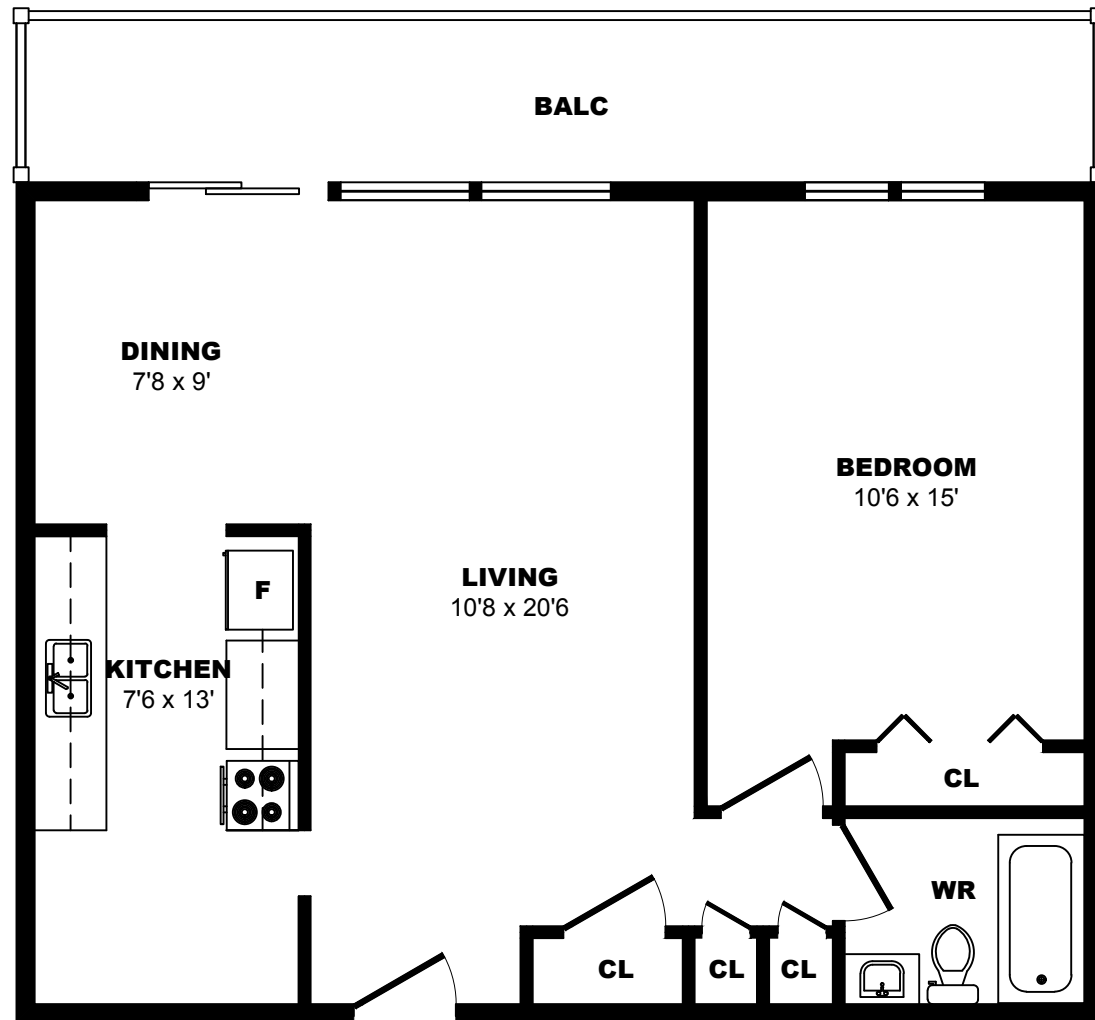

## 1216 York Mills Rd, North York - Bachelor A, 430sf

All dimensions are approximate. Sizes and specifications are subject to change without notice E. & O. E.  
All illustrations are artist's concept. Actual usable floor space may vary slightly from stated floor area.

## 1216 York Mills Rd, North York - 2 Bdrm B, 650sf

All dimensions are approximate. Sizes and specifications are subject to change without notice E. & O. E.  
All illustrations are artist's concept. Actual usable floor space may vary slightly from stated floor area.

## 1216 York Mills Rd, North York - 2 Bdrm A, 940sf

All dimensions are approximate. Sizes and specifications are subject to change without notice E. & O. E.  
All illustrations are artist's concept. Actual usable floor space may vary slightly from stated floor area.